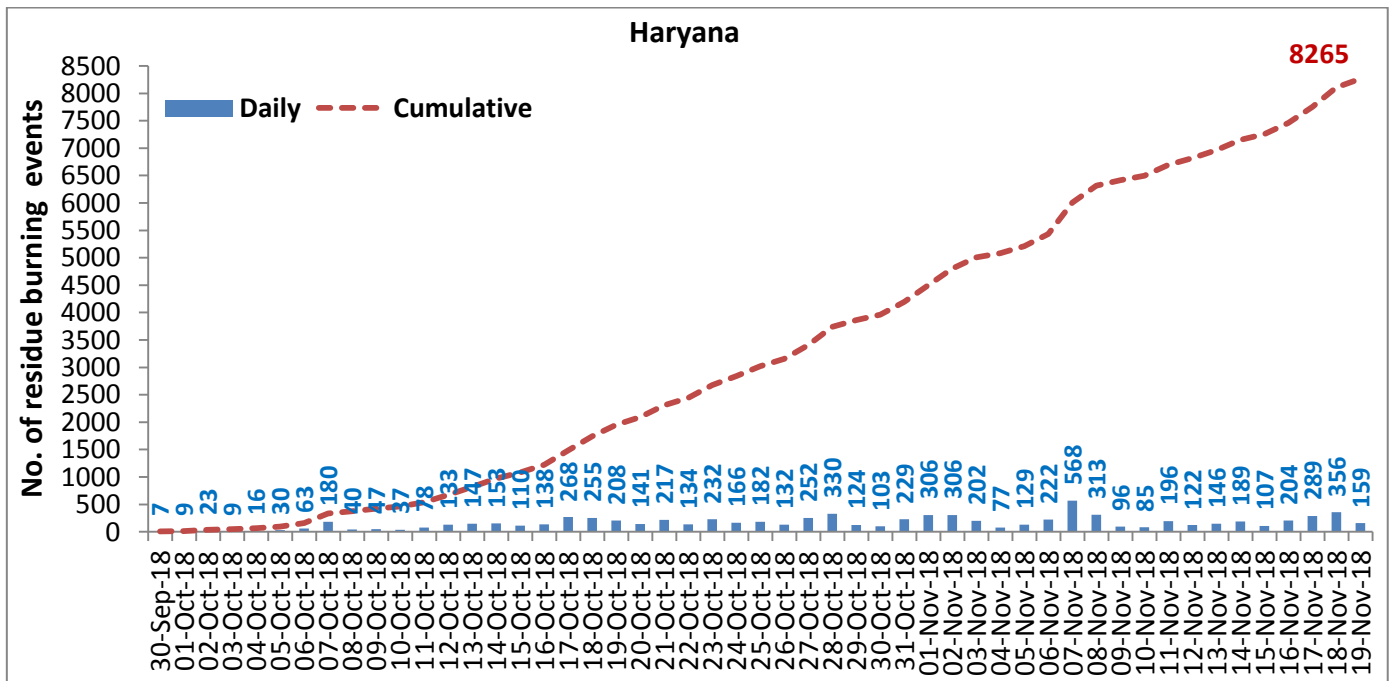

Daily and cumulative Graphs for 2018