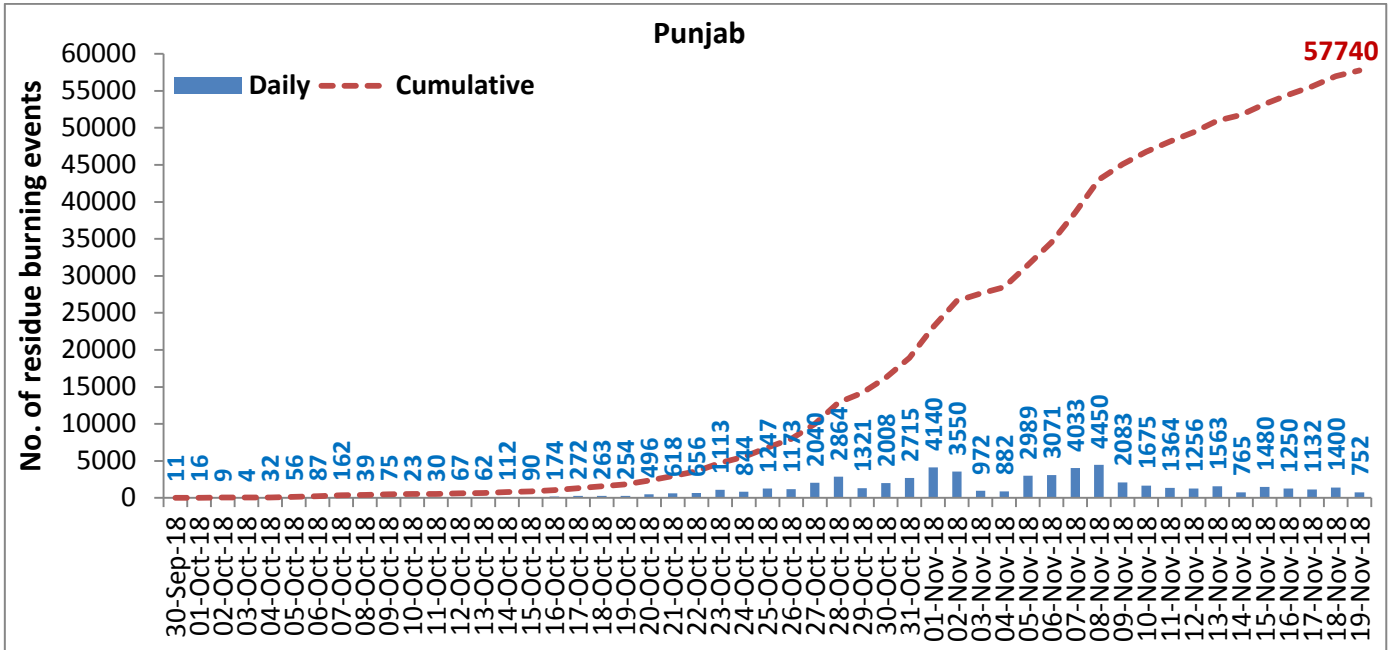

Daily and cumulative Graphs for 2018