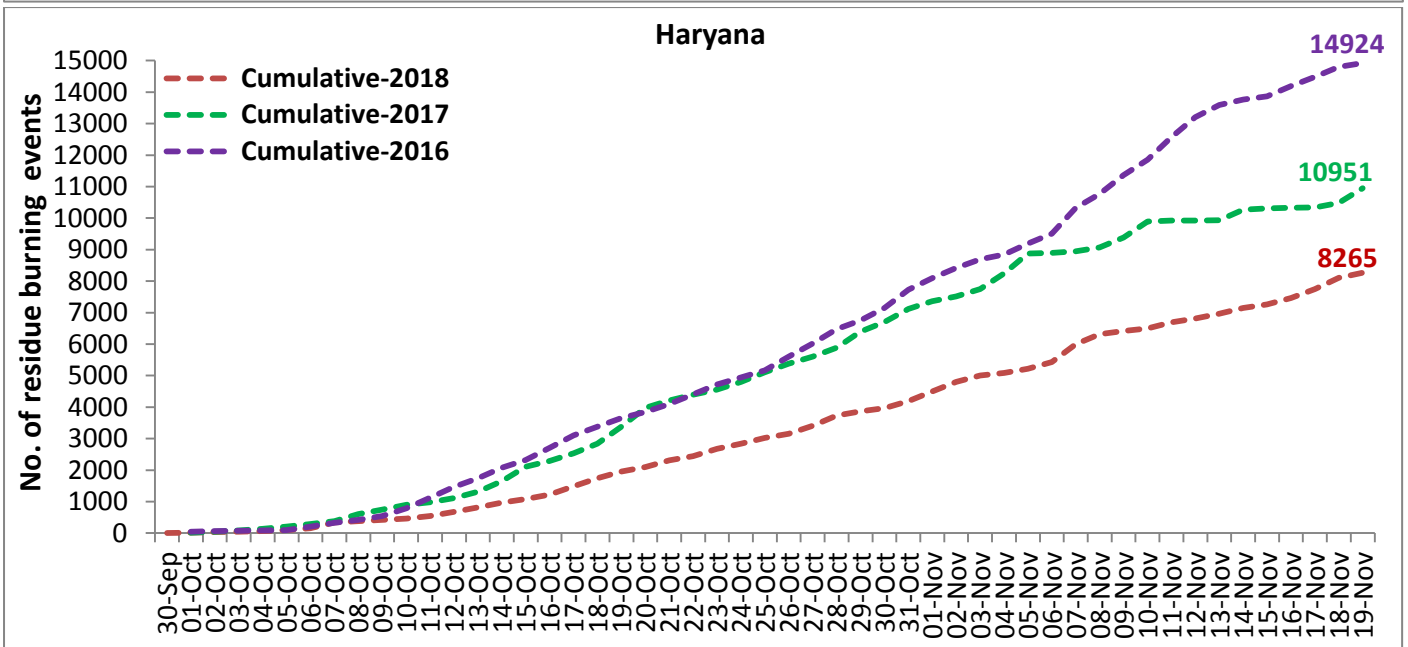

Comparison of burning events of 2018 with events in 2016 and 2017