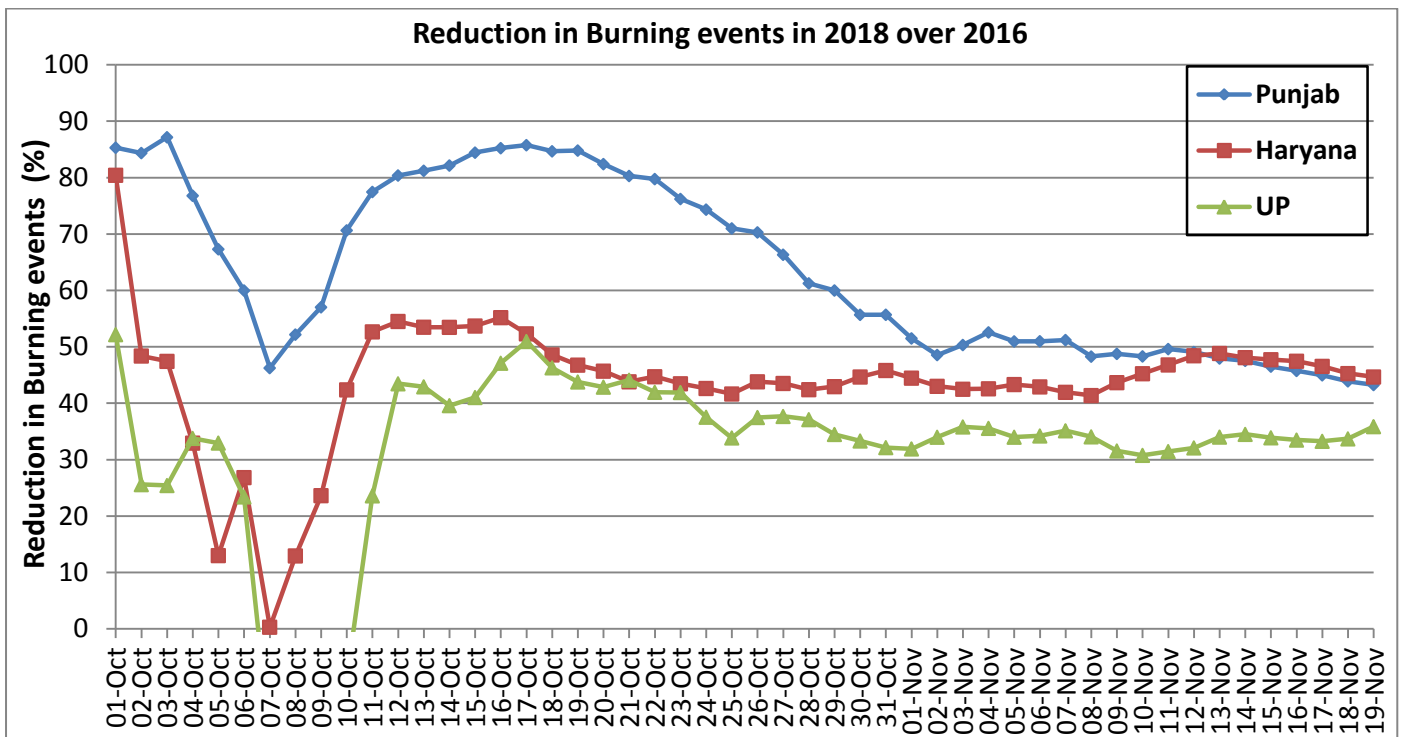

Percent Reduction in Burning events in 2018 over 2017 and 2016 (Daily Cumulative)