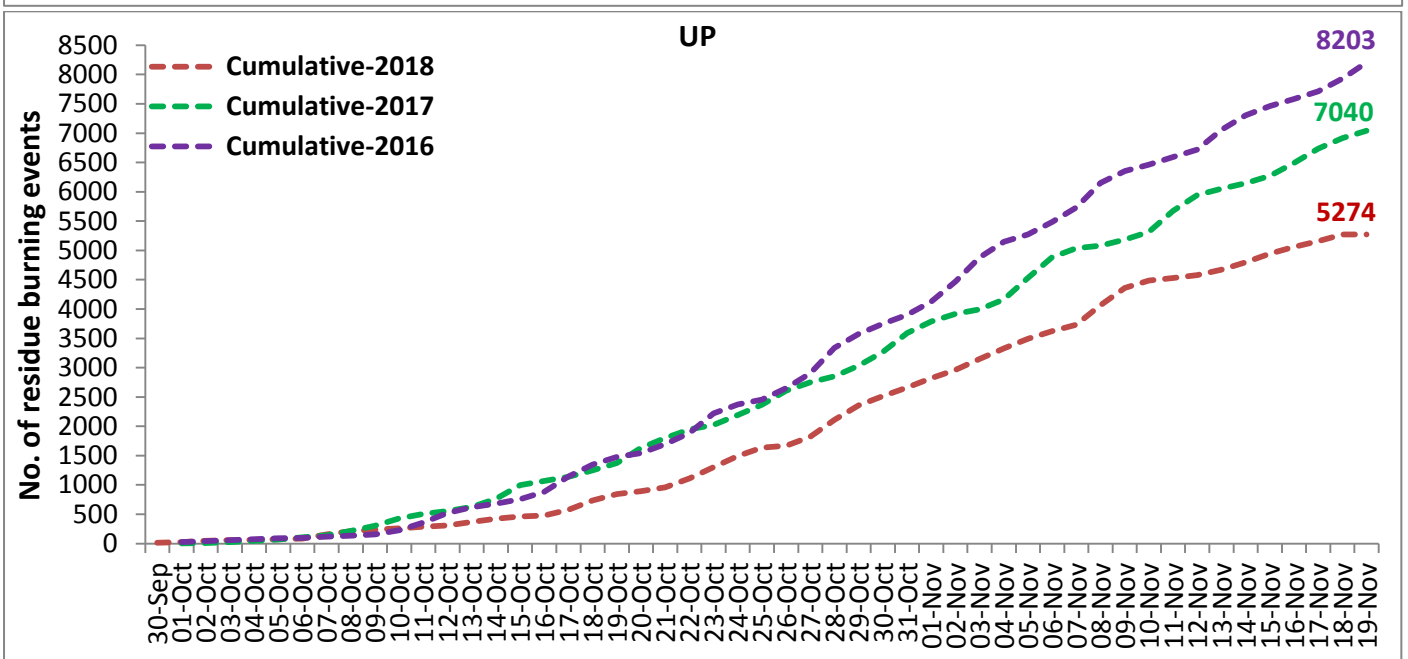

Comparison of burning events of 2018 with events in 2016 and 2017