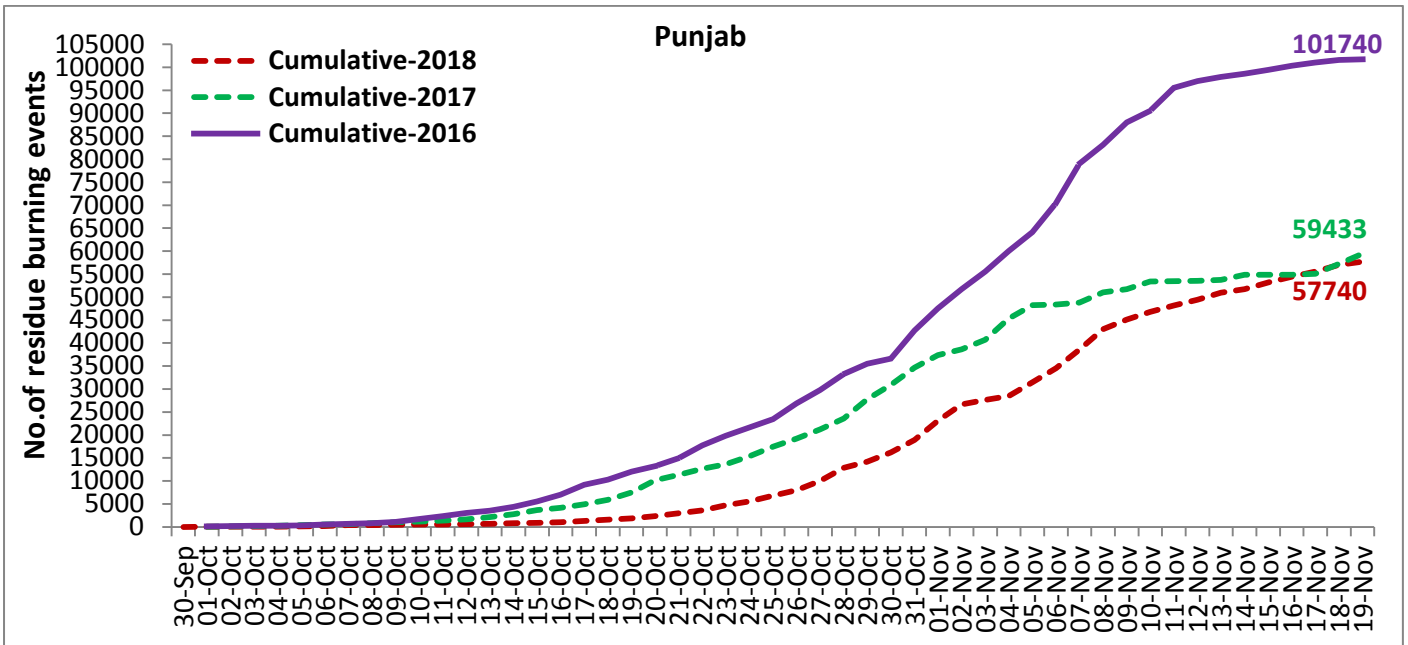

Comparison of burning events of 2018 with events in 2016 and 2017