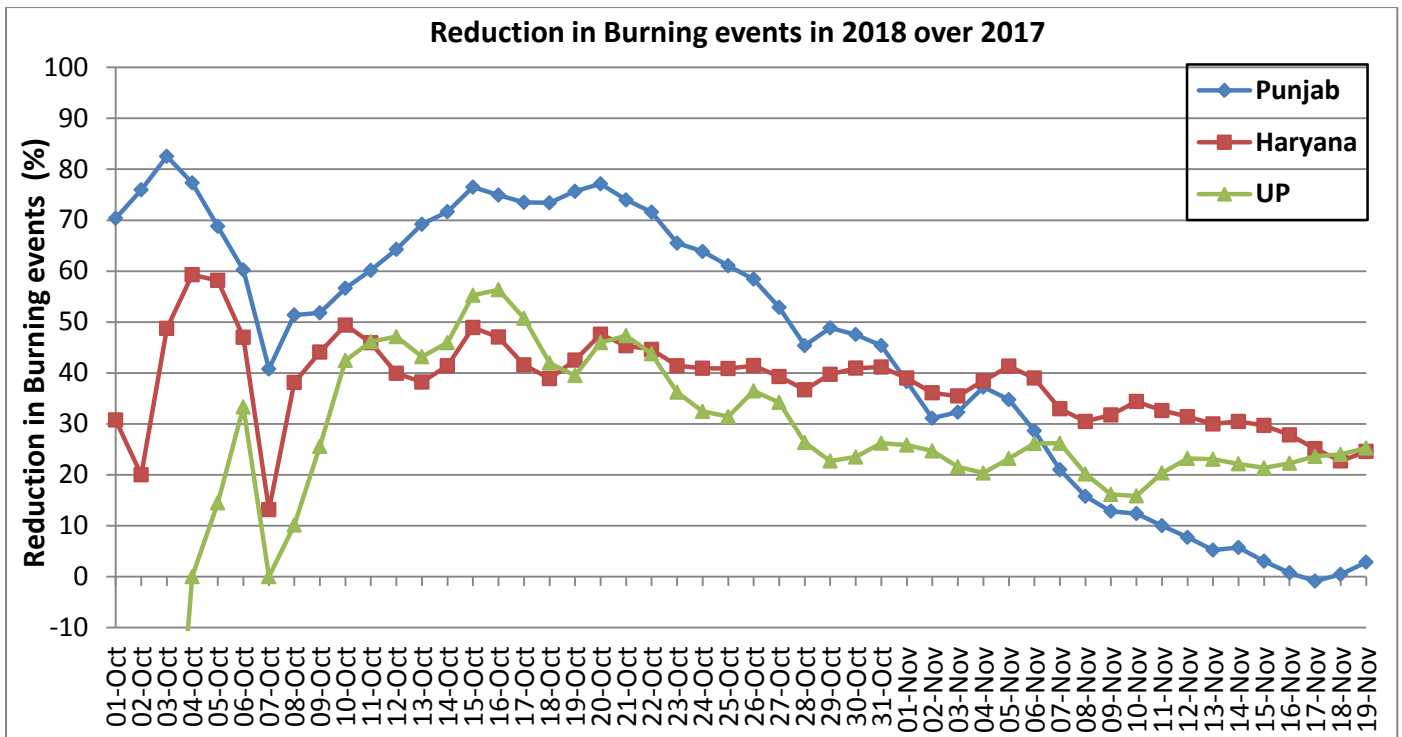

Percent Reduction in Burning events in 2018 over 2017 and 2016 (Daily Cumulative)