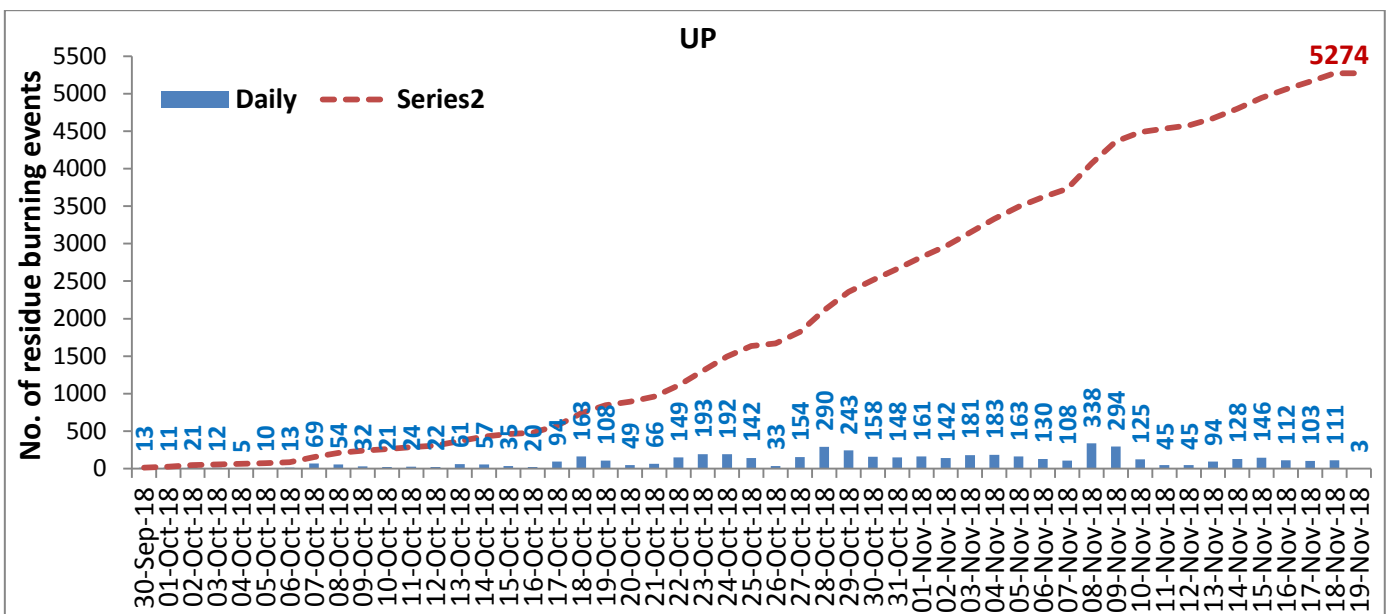

Daily and cumulative Graphs for 2018