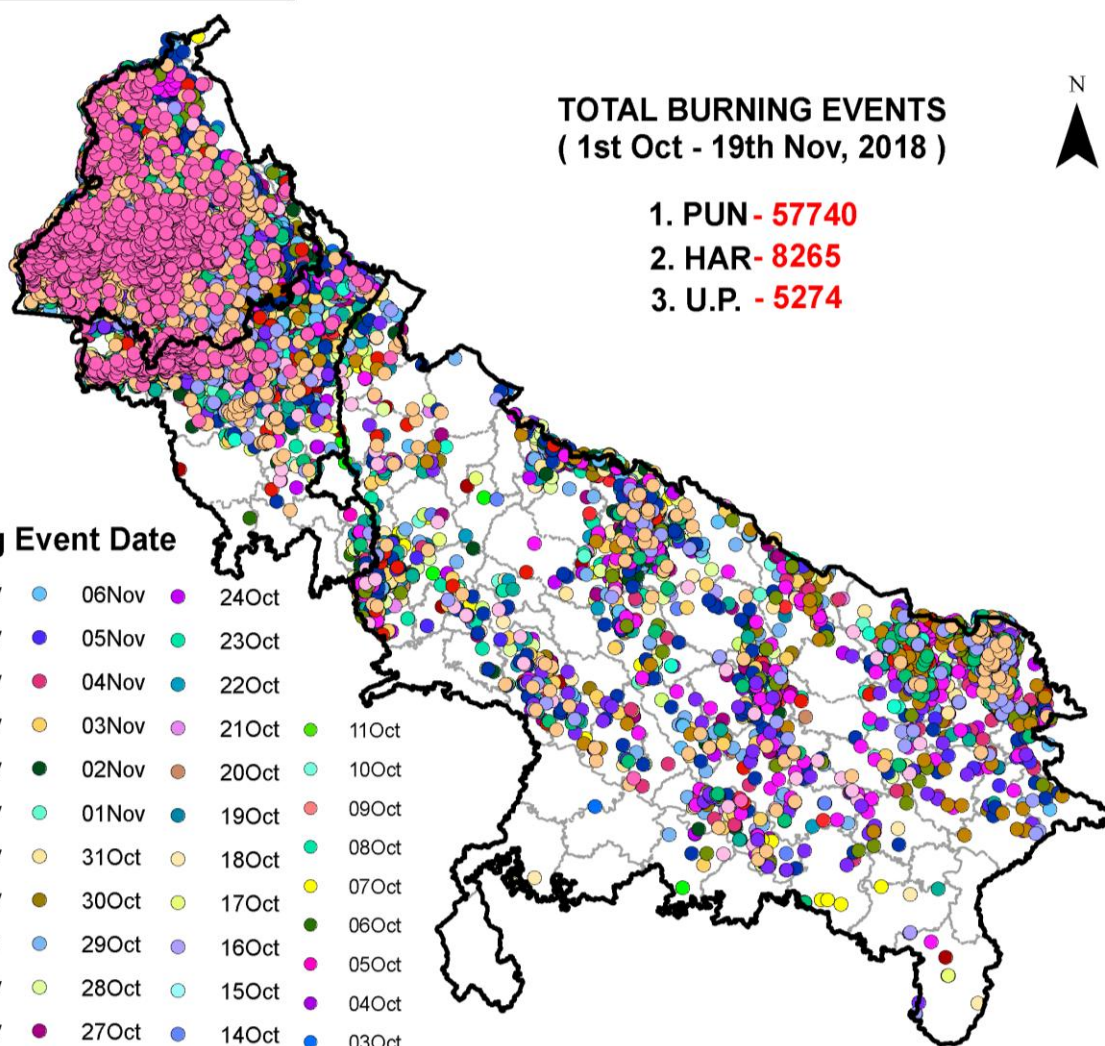

MONITORING PADDY RESIDUE BURNING IN NORTH INDIA USING SATELLITE REMOTE SENSING DURING 2018

Summary report issued on 20-Nov-2018
(Period: 30-Sep-2018 to 19-Nov-2018)

Highlights

- Satellites detected **914** residue burning events in the three States (Punjab, Haryana & UP) on **19-Nov-2018**.
- The burning events detected on **19-Nov-2018** are **759**, **159** and **3** in Punjab, Haryana, and UP, respectively.
- The detection of fire events was hampered by presence of thick clouds over central and eastern UP on **19-Nov-2018**.
- The number of events has decreased from **1867** on **18-Nov-2018** to **914** on **19-Nov-2018** in the three States.
- Total **71279** burning events were detected in the three States between **30-Sept-2018** and **19-Nov-2018**, which are distributed as **57740**, **8265** and **5274** in Punjab, Haryana and UP, respectively.
- Till **19-Nov-2018**, the burning events in the current year are about **92.1%** of the events detected in 2017 and about **57.1%** of the events detected in 2016.
- Overall, about **8%** and **43%** reduction in burning events are observed in the current year (2018) till date as compared to that in 2017 and 2016, respectively.

Daily and cumulative Graphs for 2018

Comparison of burning events of 2018 with events in 2016 and 2017

Percent Reduction in Burning events in 2018 over 2017 and 2016 (Daily Cumulative)

Map of Events in 2018

Monitoring Residue Burning in Punjab, Haryana & UP using Satellite Remote Sensing

**TOTAL BURNING EVENTS
(1st Oct - 19th Nov, 2018)**

- 1. PUN - 57740**
- 2. HAR - 8265**
- 3. U.P. - 5274**

Burning Event Date