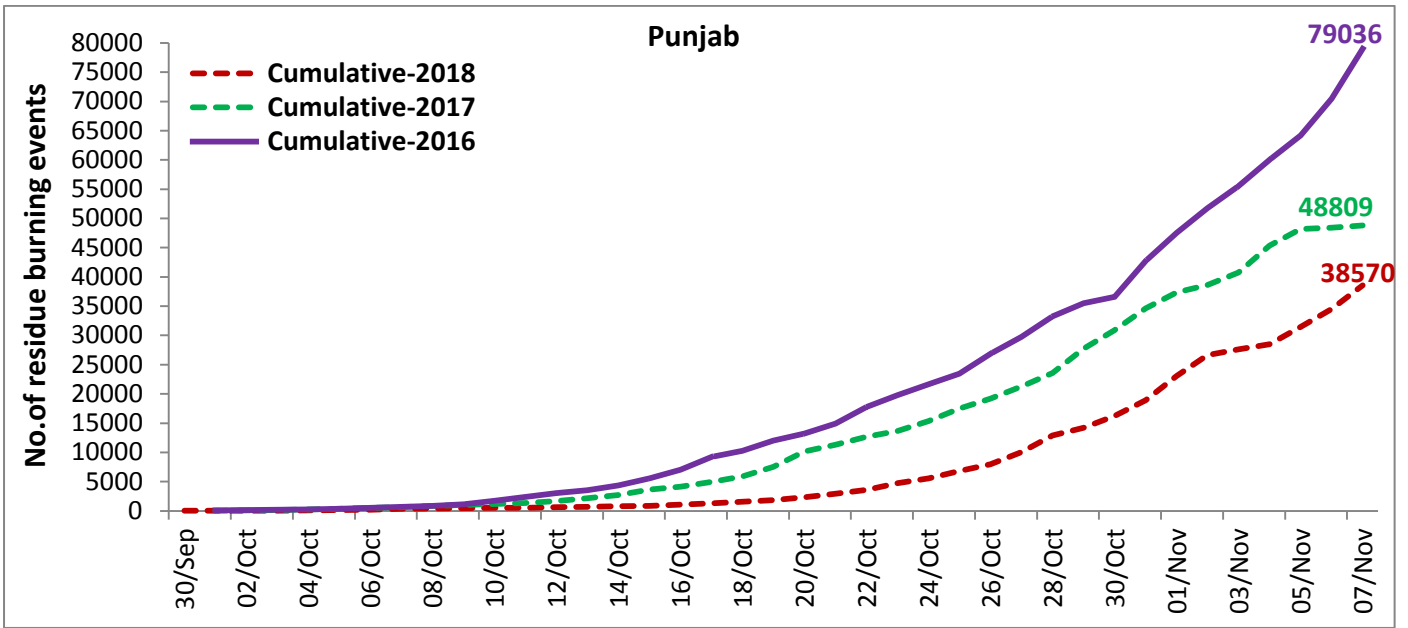

Comparison of burning events of 2018 with events in 2016 and 2017