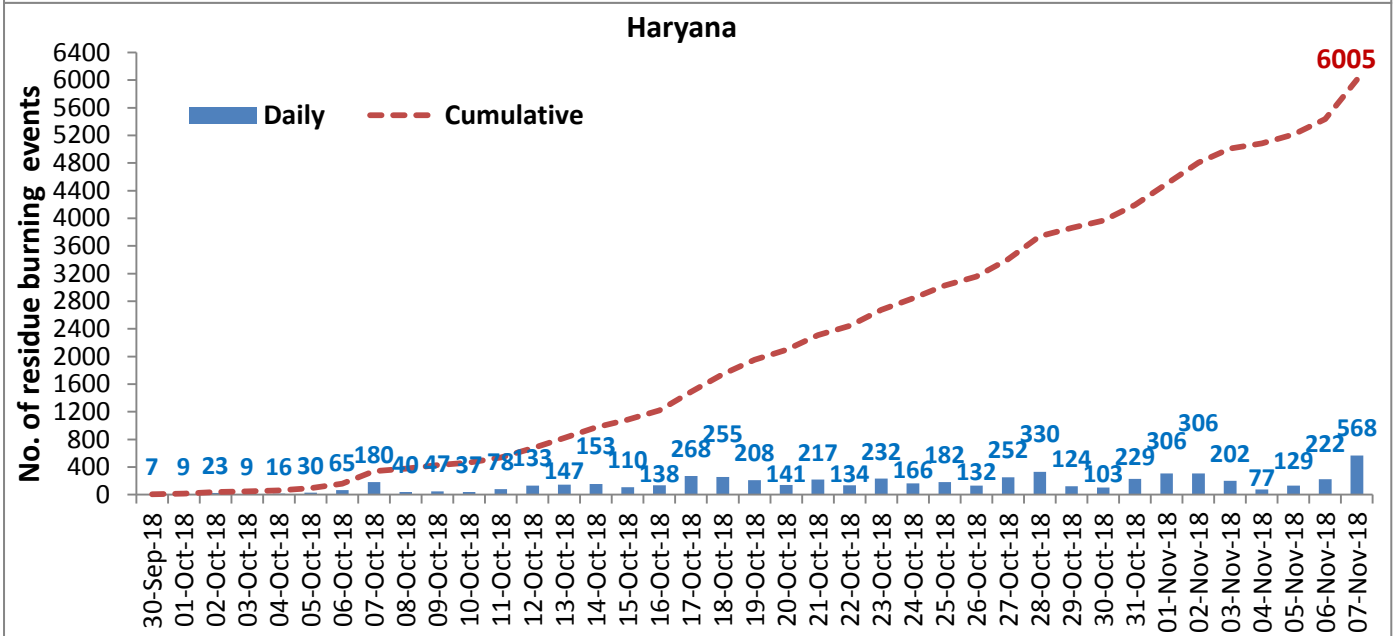

Daily and cumulative Graphs for 2018