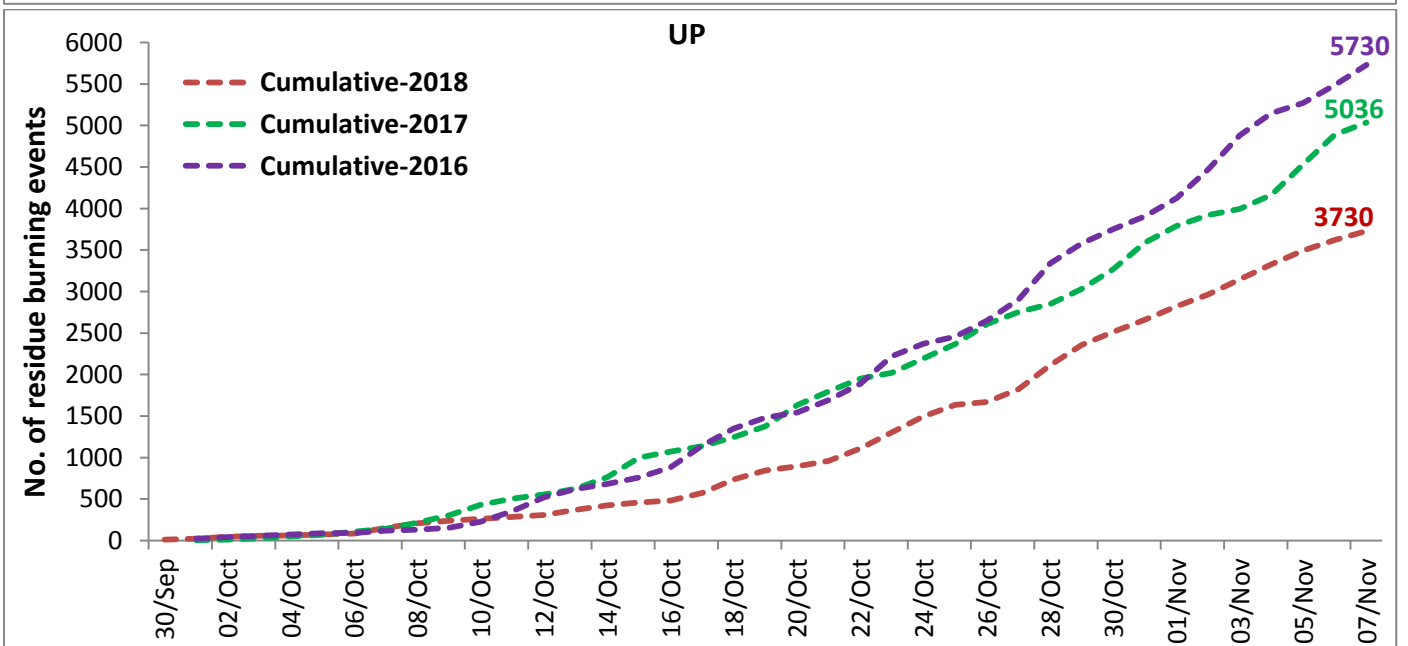

Comparison of burning events of 2018 with events in 2016 and 2017