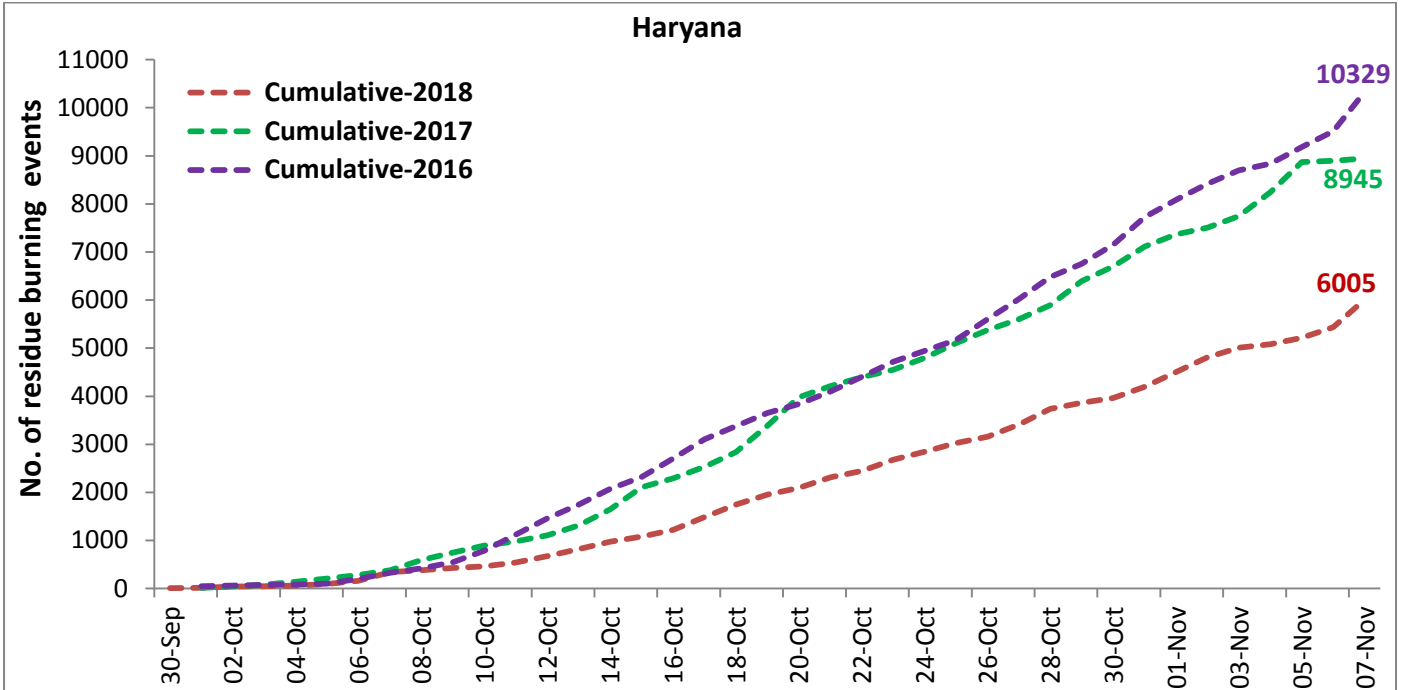

Comparison of burning events of 2018 with events in 2016 and 2017