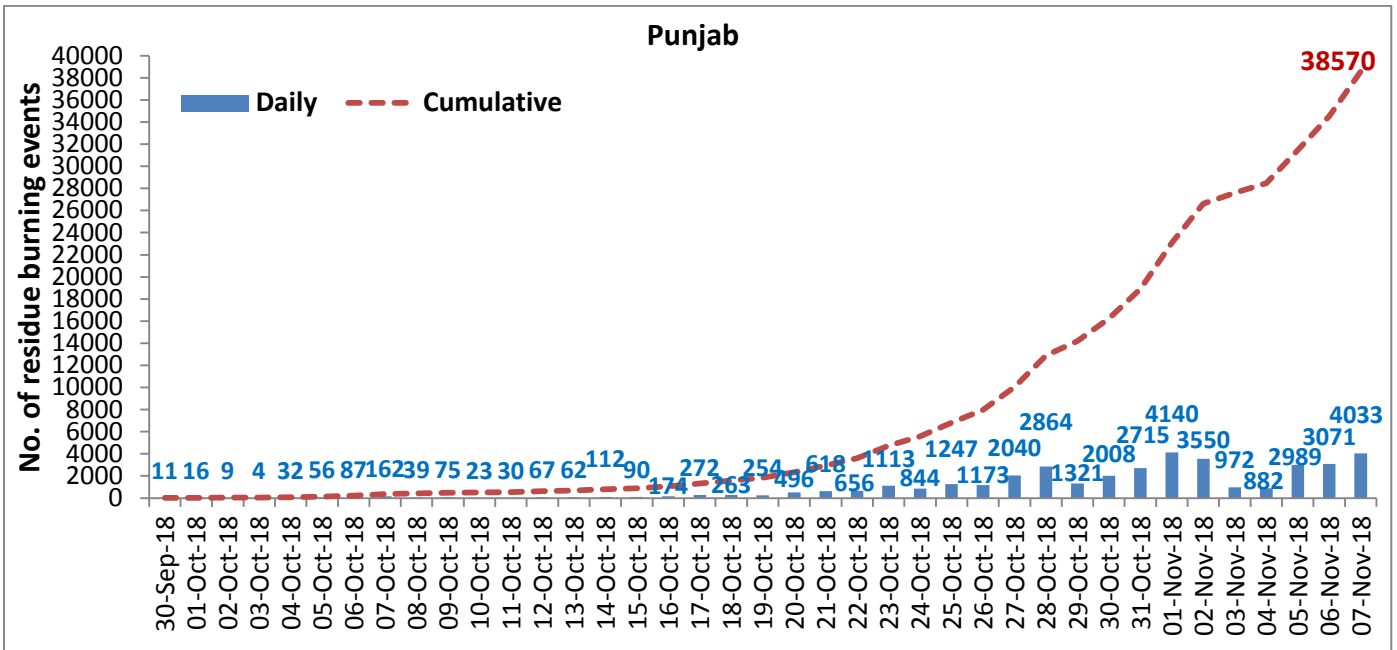

Daily and cumulative Graphs for 2018