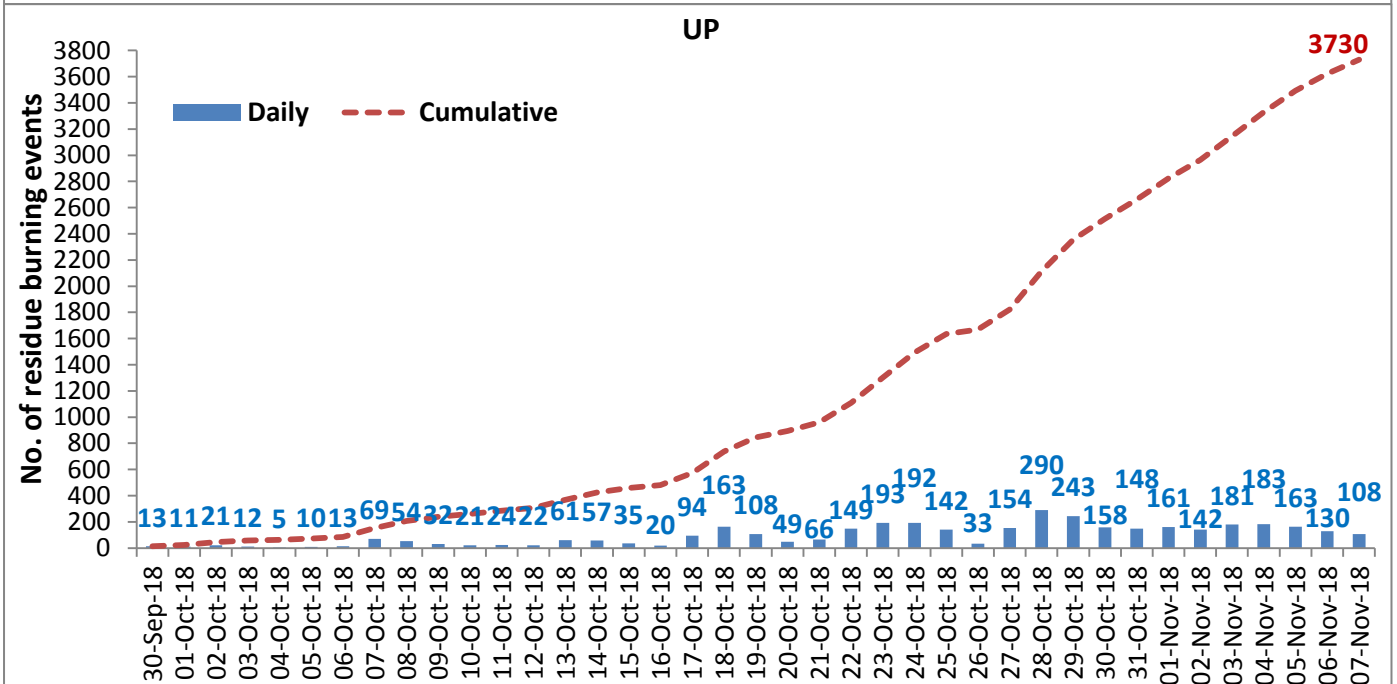

Daily and cumulative Graphs for 2018