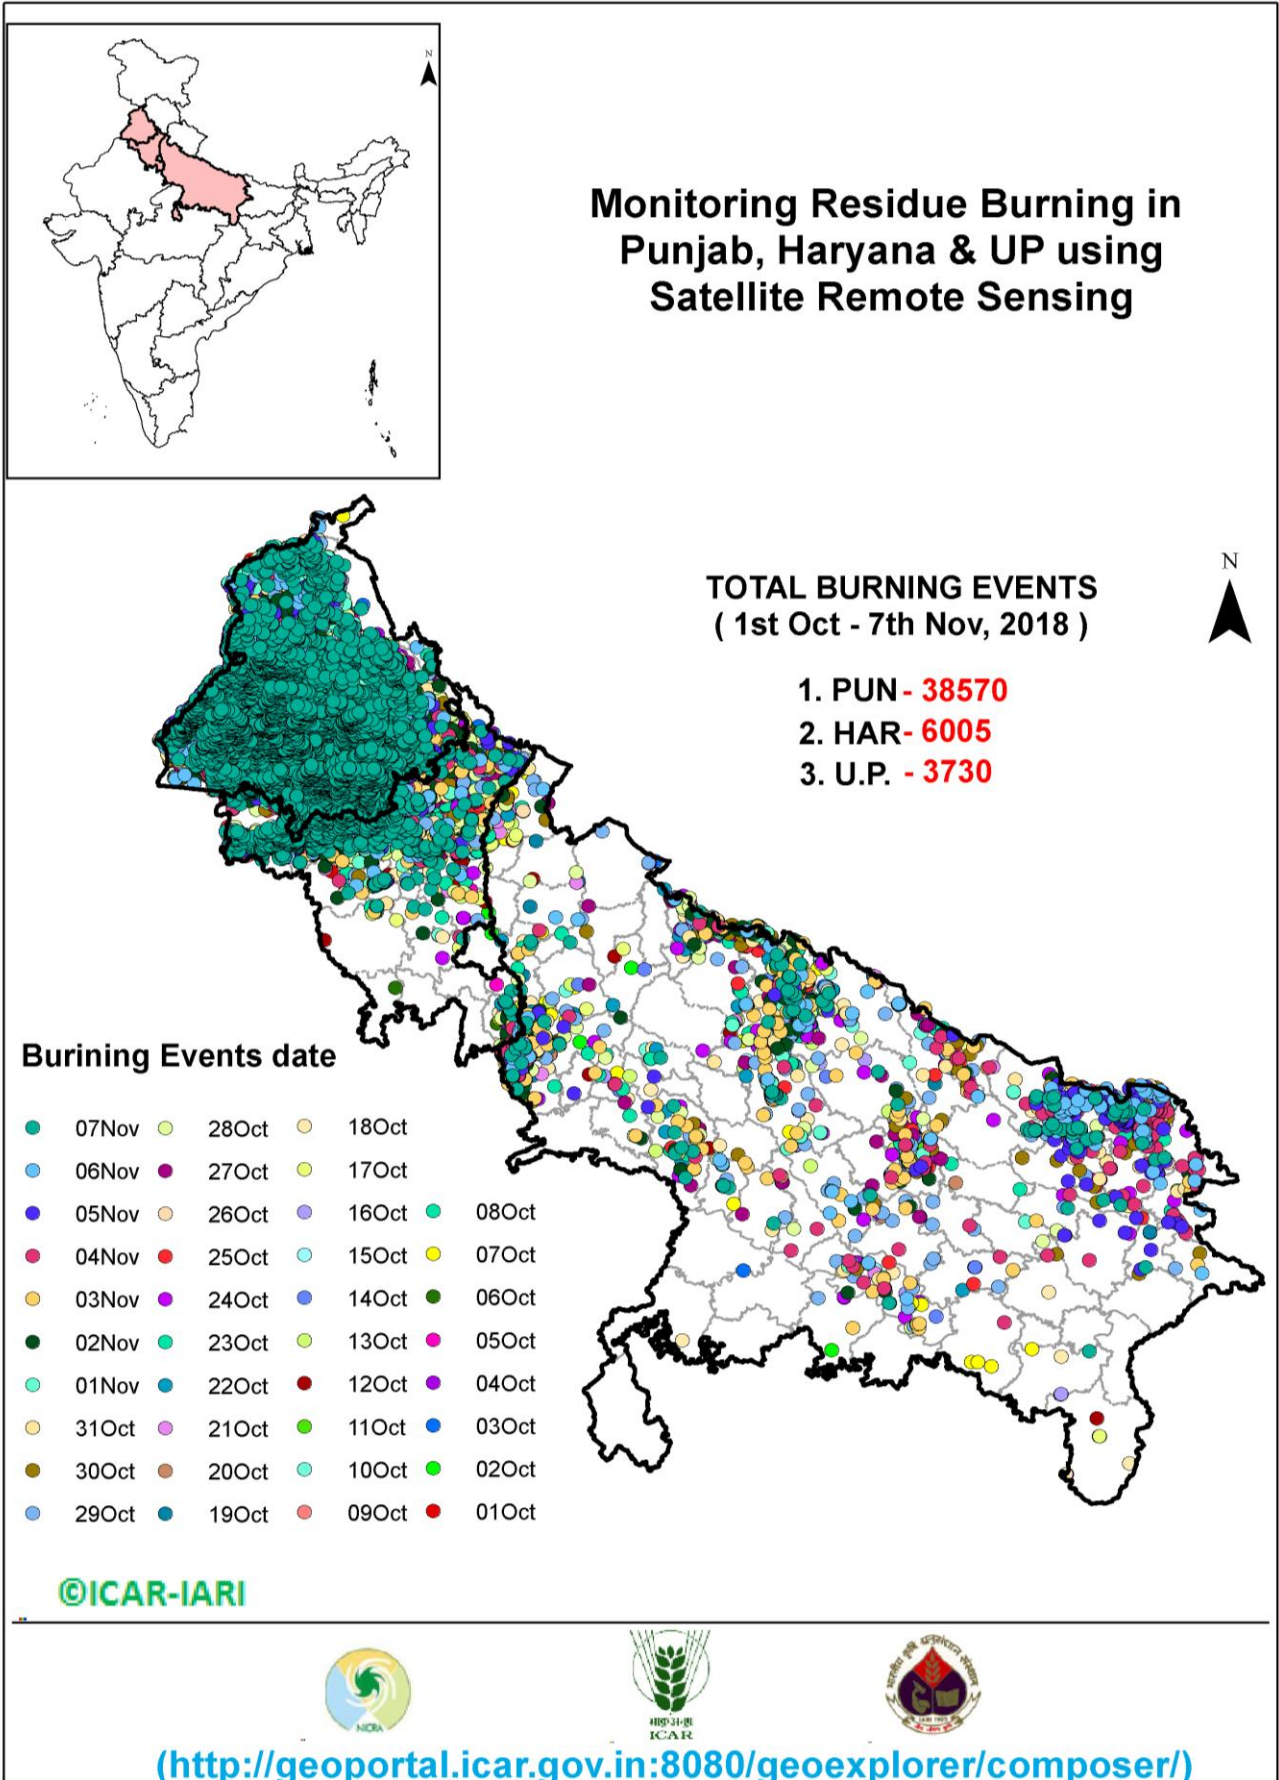

Map of Events in 2018

Consortium for Research on Agroecosystem Monitoring and Modeling from Space (CREAMS) Laboratory,
Division of Agricultural Physics, ICAR – Indian Agricultural Research Institute, New Delhi – 110012

(Website: <http://creams.iari.res.in>)

(Email: iaricreams@gmail.com)

GIS Maps of burning events can be visualized online: <http://geoportal.icar.gov.in:8080/geoexplorer/composer/>