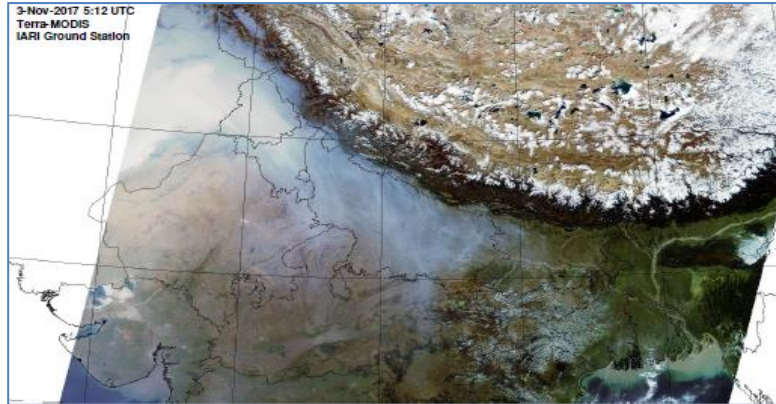

MONITORING PADDY RESIDUE BURNING IN INDIA USING SATELLITE REMOTE SENSING DURING 2024

Bulletin
No. 04

Events Date:
18-Sep-2024

Issued on:
18-Sep-2024

Consortium for Research on Agroecosystem Monitoring and Modeling from Space (CREAMS)
Laboratory,

Division of Agricultural Physics, ICAR – Indian Agricultural Research Institute, New Delhi – 110012

<https://creams.iari.res.in>