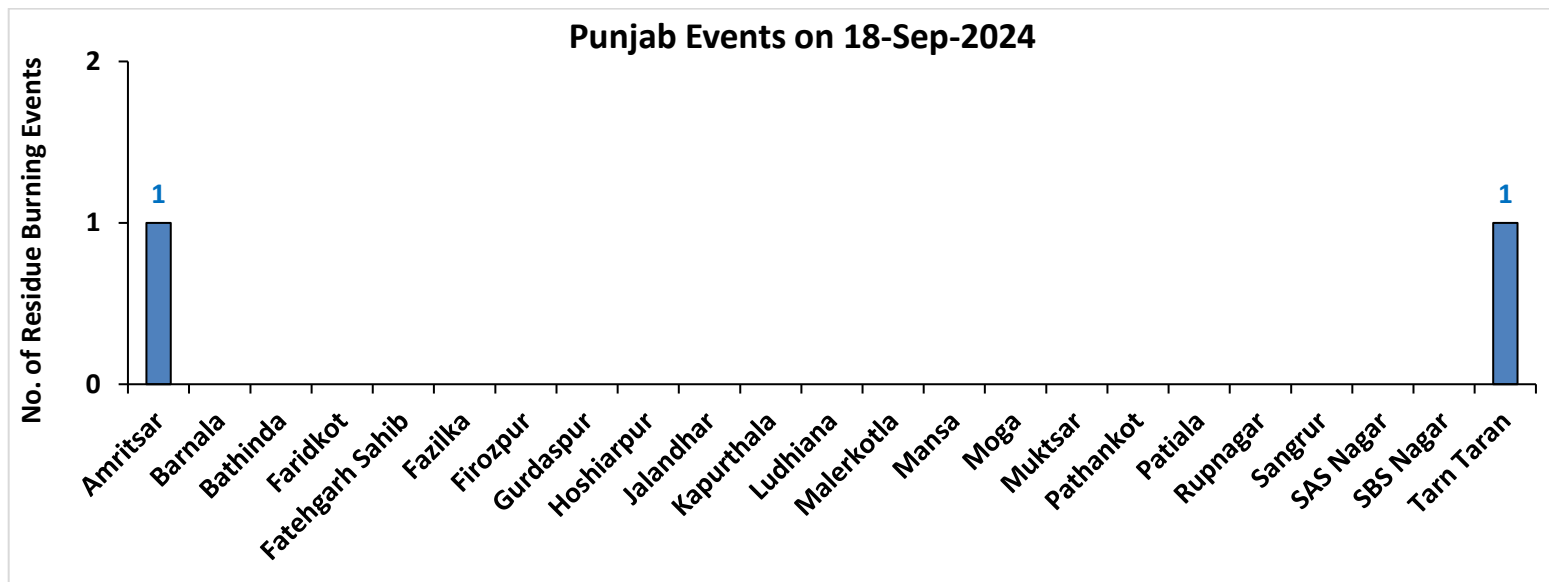

### Fire Intensity (W/m<sup>2</sup>)

- 0 - 5
- 6 - 10
- 11 - 15
- 16 - 20
- >20

<http://geoportal.icar.gov.in:8080/geoexplorer/composer/>

## District-wise cumulative number of residues burning events in Punjab (15Sep-18Sep-2024)

**District-wise cumulative number of residues burning events detected in 2020, 2021, 2022, 2023 and 2024**  
**(Period: 15 September-18 September)**