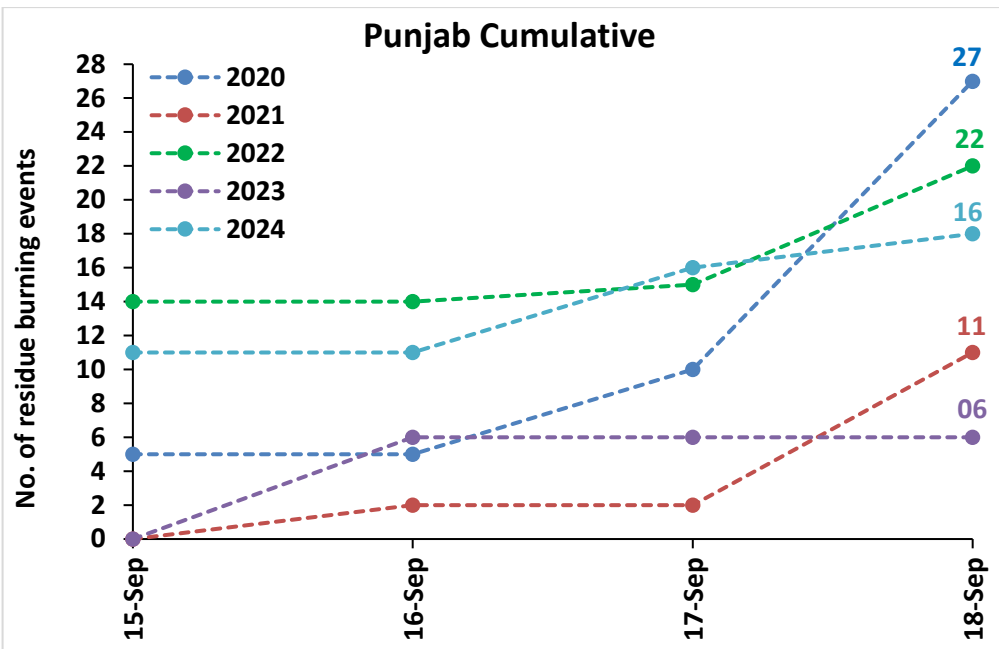

Comparison of residue burning events in current year (2024) with previous years (2020, 2021, 2022 and 2023) for the study States