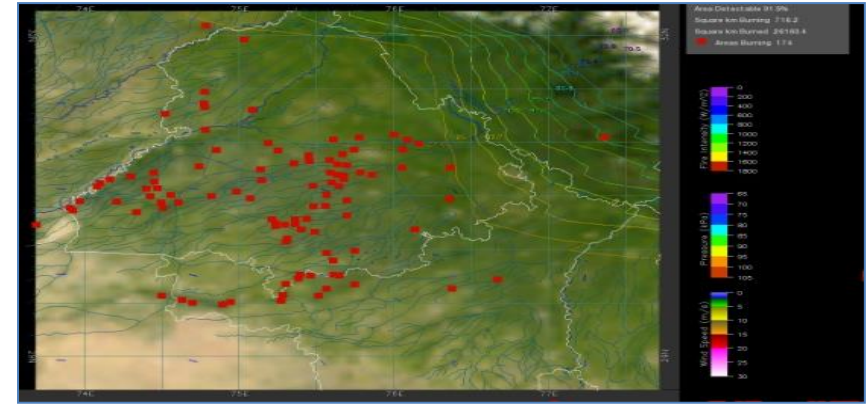

MONITORING PADDY RESIDUE BURNING IN INDIA USING SATELLITE REMOTE SENSING DURING 2024

Bulletin
No. 04

Events Date:
18-Sep-2024

Issued on:
18-Sep-2024

Consortium for Research on Agroecosystem Monitoring and Modeling from Space (CREAMS)
Laboratory,

Division of Agricultural Physics, ICAR – Indian Agricultural Research Institute, New Delhi – 110012

<https://creams.iari.res.in>