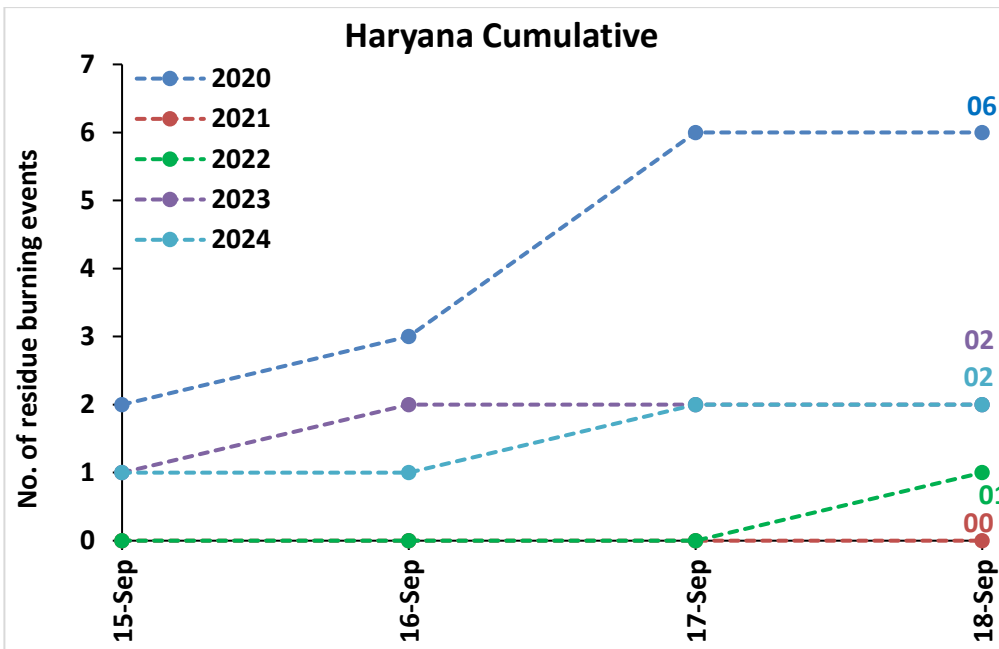

Comparison of residue burning events in current year (2024) with previous years (2020, 2021, 2022 and 2023) for the study States