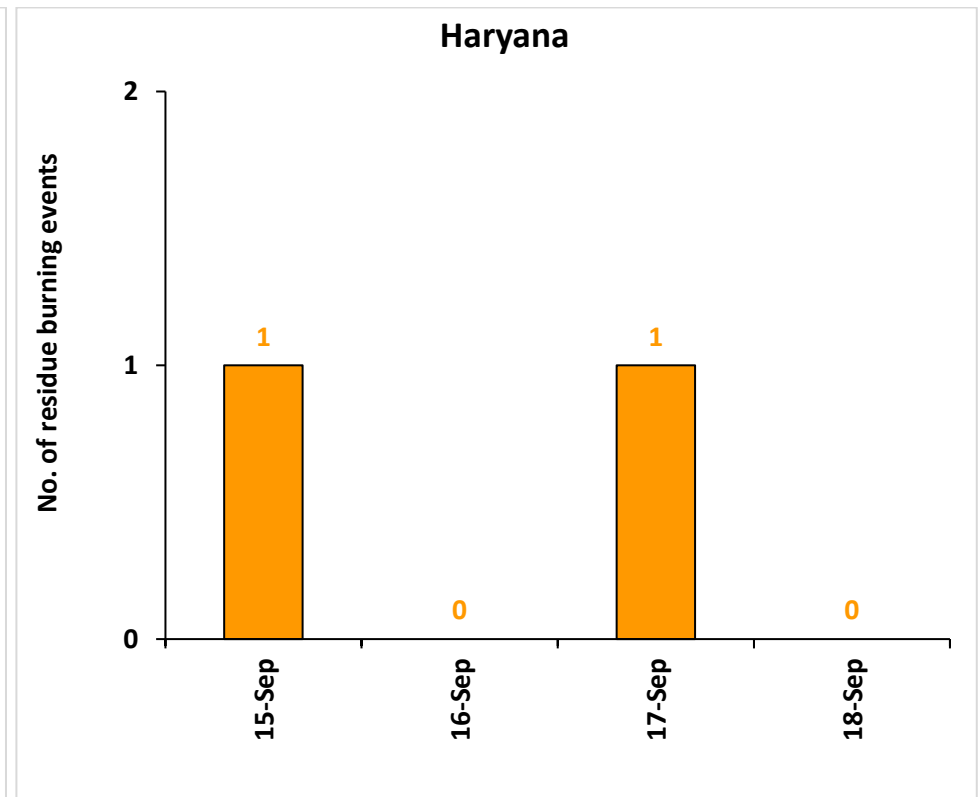

Highlights for 18-Sep-2024

- The active fire events due to rice residue burning were monitored using satellite remote sensing, following the "Standard Protocol for Estimation of Crop Residue Burning Fire Events using Satellite Data".
- Satellites detected **02** residue burning events in the six study States on **18-Sep-2024**.
- The state wise events detected on **18-Sep-2024** were **02** in Punjab, **00** in Haryana, **00** in UP, **00** in Delhi, **00** in Rajasthan and **00** in MP.
- Detection of residue burning events was hampered by the presence of clouds over Punjab, Haryana, Delhi, Uttar Pradesh and Madhya Pradesh states.

Temporal distribution of rice residue burning events for the study States in 2024