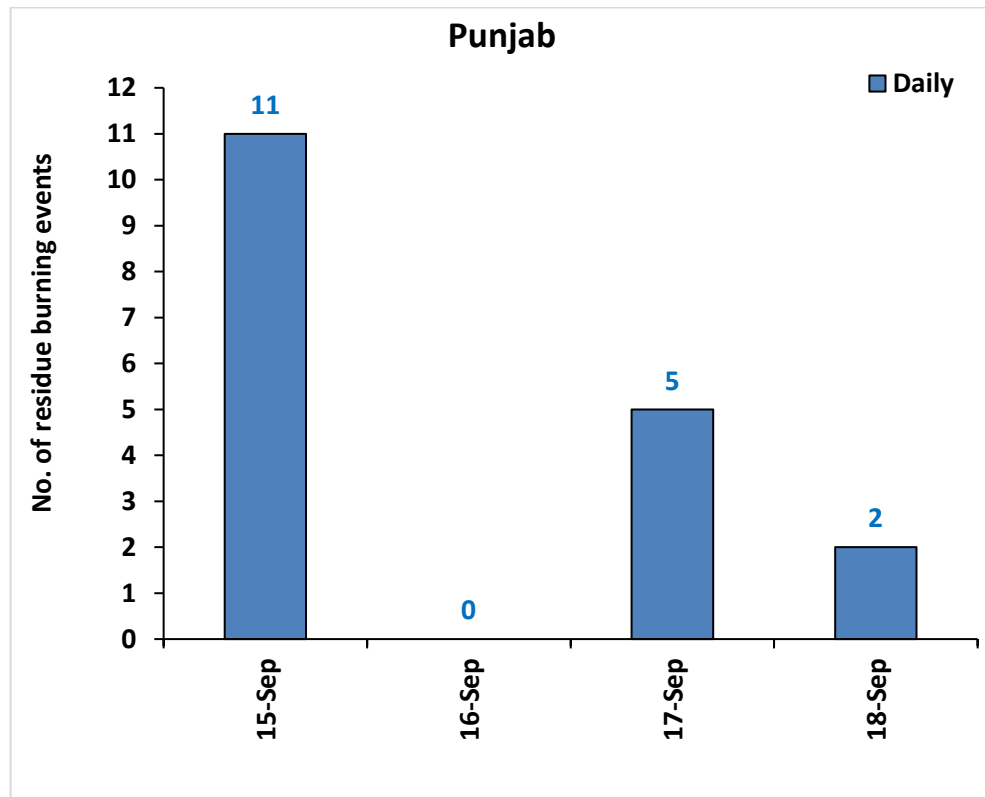

Highlights for 18-Sep-2024

- The active fire events due to rice residue burning were monitored using satellite remote sensing, following the "Standard Protocol for Estimation of Crop Residue Burning Fire Events using Satellite Data".
- Satellites detected **02** residue burning events in the six study States on **18-Sep-2024**.
- The state wise events detected on **18-Sep-2024** were **02** in Punjab, **00** in Haryana, **00** in UP, **00** in Delhi, **00** in Rajasthan and **00** in MP.
- Detection of residue burning events was hampered by the presence of clouds over Punjab, Haryana, Delhi, Uttar Pradesh and Madhya Pradesh states.

Temporal distribution of rice residue burning events for the study States in 2024