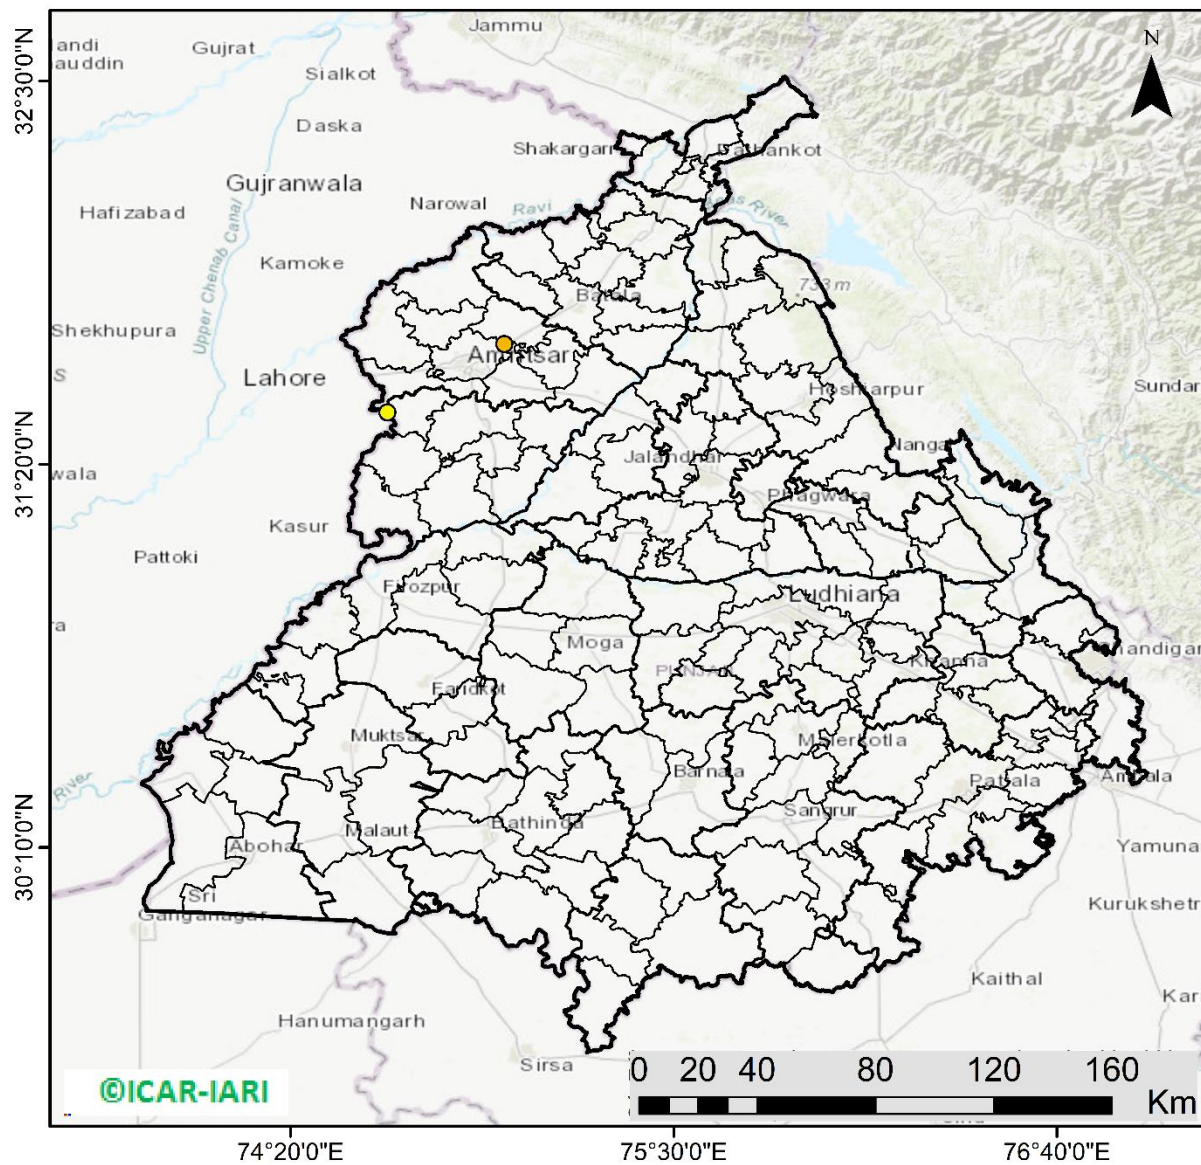

Punjab

RICE RESIDUE BURNING IN PUNJAB

02 burning events
detected in Punjab during
(18th Sep 2024)

Fire Intensity (W/m²)

- 0 - 5
- 6 - 10
- 11 - 15
- 16 - 20
- >20