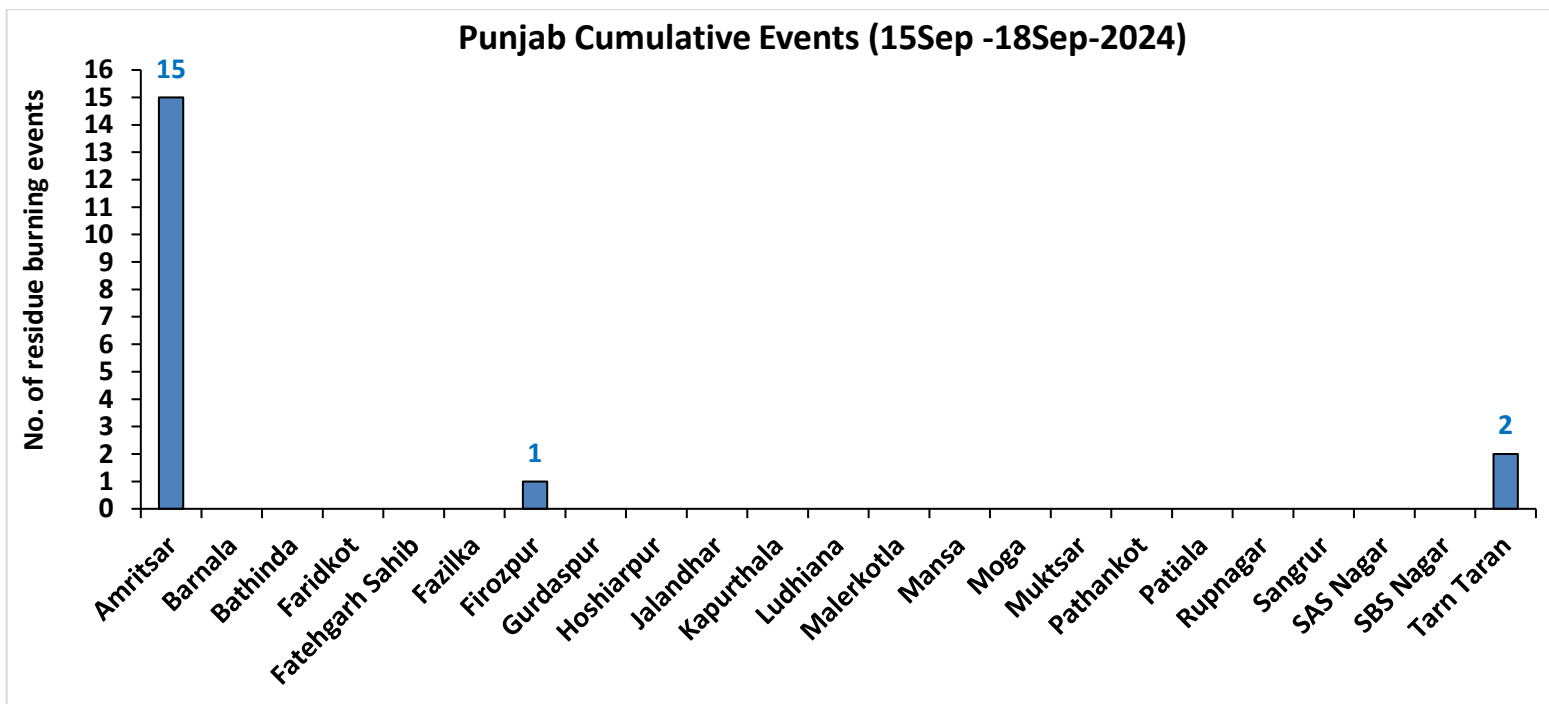

## District-wise cumulative number of residues burning events in Punjab (15Sep-18Sep-2024)

**District-wise cumulative number of residues burning events detected in 2020, 2021, 2022, 2023 and 2024**  
**(Period: 15 September-18 September)**