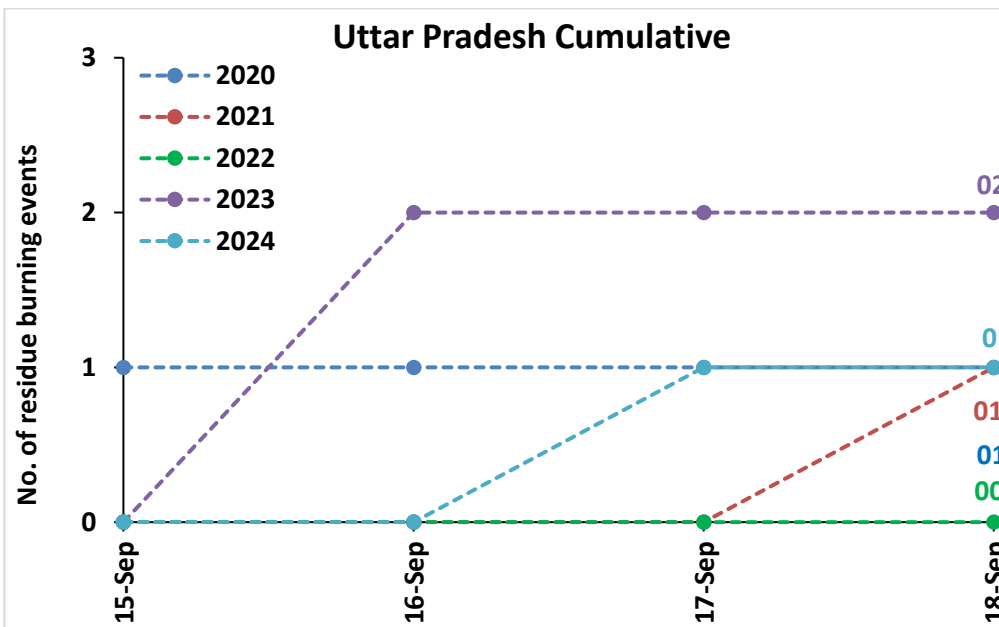

Comparison of residue burning events in current year (2024) with previous years (2020, 2021, 2022 and 2023) for the study States