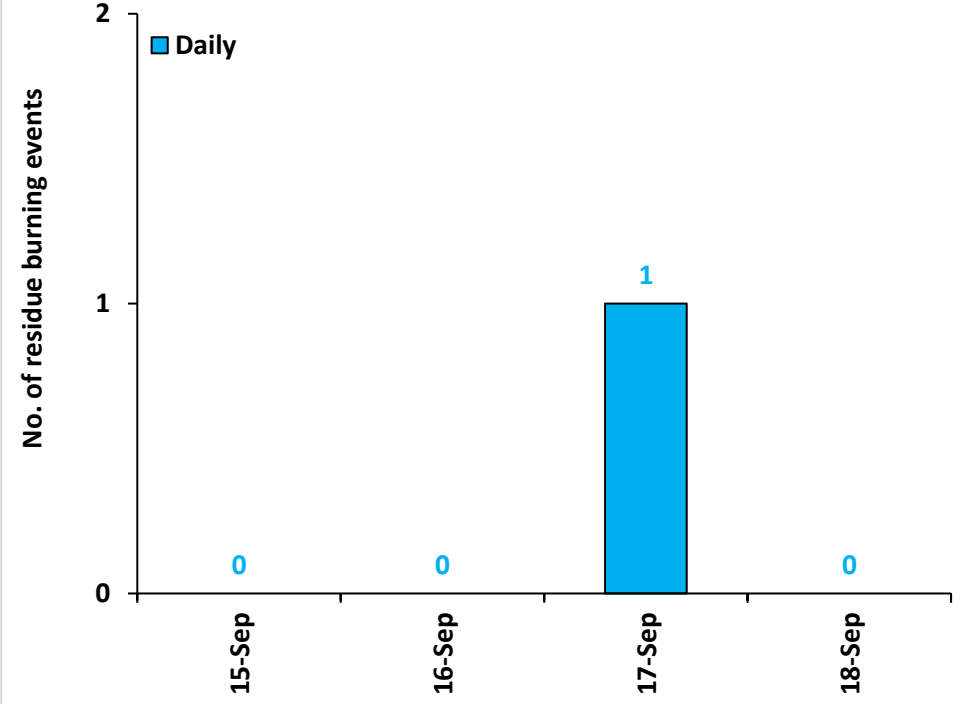

Madhya Pradesh