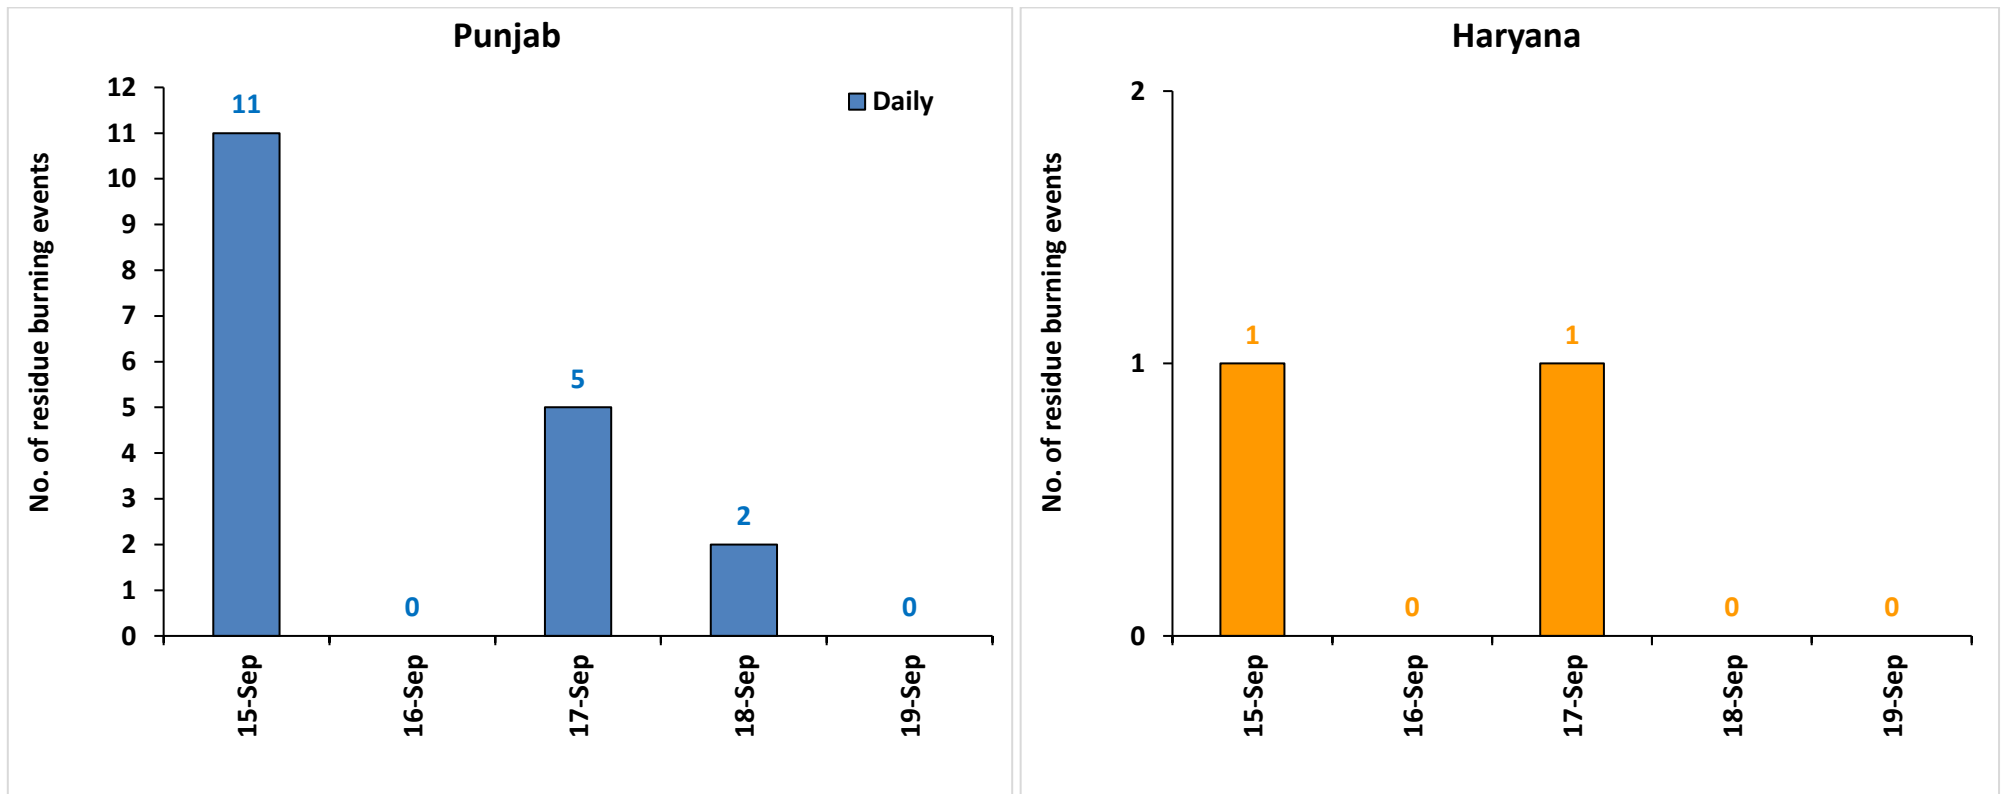

Highlights for 19-Sep-2024

- The active fire events due to rice residue burning were monitored using satellite remote sensing, following the "Standard Protocol for Estimation of Crop Residue Burning Fire Events using Satellite Data".
- Satellites detected **00** residue burning events in the six study States on **19-Sep-2024**.
- The state wise events detected on **19-Sep-2024** were **00** in Punjab, **00** in Haryana, **00** in UP, **00** in Delhi, **00** in Rajasthan and **00** in MP.
- Detection of residue burning events was hampered by the presence of clouds over Punjab, Haryana, Delhi, Rajasthan and Madhya Pradesh states.

Temporal distribution of rice residue burning events for the study States in 2024