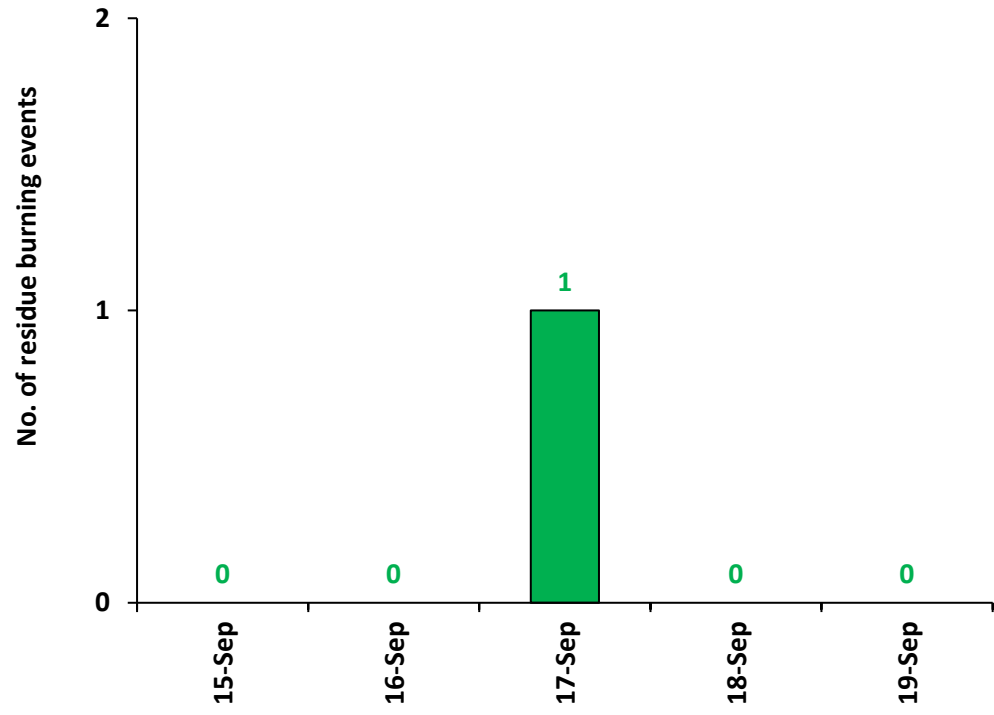

Uttar Pradesh