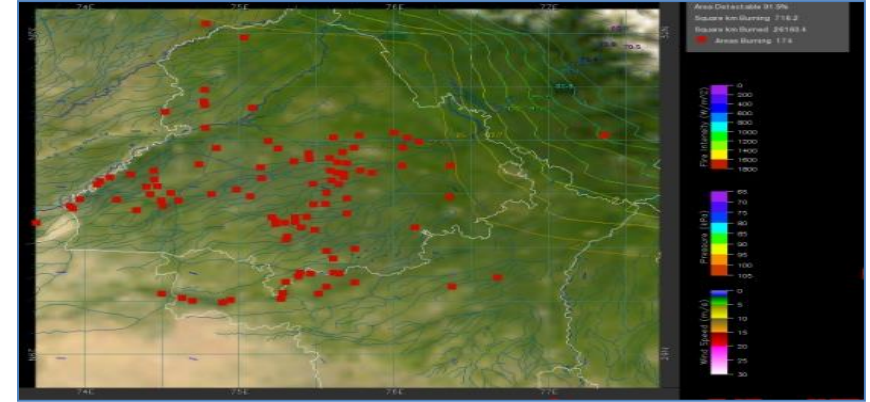

MONITORING PADDY RESIDUE BURNING IN INDIA USING SATELLITE REMOTE SENSING DURING 2024

Bulletin
No. 05

Events Date:
19-Sep-2024

Issued on:
19-Sep-2024

Consortium for Research on Agroecosystem Monitoring and Modeling from Space (CREAMS)
Laboratory,

Division of Agricultural Physics, ICAR – Indian Agricultural Research Institute, New Delhi – 110012

<https://creams.iari.res.in>

Highlights for 19-Sep-2024

- The active fire events due to rice residue burning were monitored using satellite remote sensing, following the "Standard Protocol for Estimation of Crop Residue Burning Fire Events using Satellite Data".
- Satellites detected **00** residue burning events in the six study States on **19-Sep-2024**.
- The state wise events detected on **19-Sep-2024** were **00** in Punjab, **00** in Haryana, **00** in UP, **00** in Delhi, **00** in Rajasthan and **00** in MP.
- Detection of residue burning events was hampered by the presence of clouds over Punjab, Haryana, Delhi, Rajasthan and Madhya Pradesh states.

District-wise cumulative number of residues burning events detected in 2020, 2021, 2022, 2023 and 2024
(Period: 15 September-19 September)

(a) Punjab

District	15 Sep-19 Sep				
	2020	2021	2022	2023	2024
Amritsar	55	13	31	6	15
Barnala	0	0	0	0	0
Bathinda	0	0	0	0	0
Faridkot	0	1	0	0	0
Fatehgarh Sahib	0	0	0	0	0
Fazilka	0	0	0	0	0
Firozpur	0	0	0	0	1
Gurdaspur	0	0	0	0	0
Hoshiarpur	0	0	0	0	0
Jalandhar	0	0	0	0	0
Kapurthala	0	0	0	0	0
Ludhiana	0	0	0	0	0
Malerkotla	0	0	0	0	0
Mansa	1	0	0	0	0
Moga	0	0	0	0	0
Muktsar	0	0	0	0	0
Pathankot	0	0	0	0	0
Patiala	0	2	0	0	0
Rupnagar	0	0	0	0	0
Sangrur	0	0	0	0	0
SAS NAGAR (Mohali)	0	0	1	0	0
SBS Nagar	0	0	1	0	0
Tarn Taran	1	0	7	0	2
Total	57	16	40	6	18