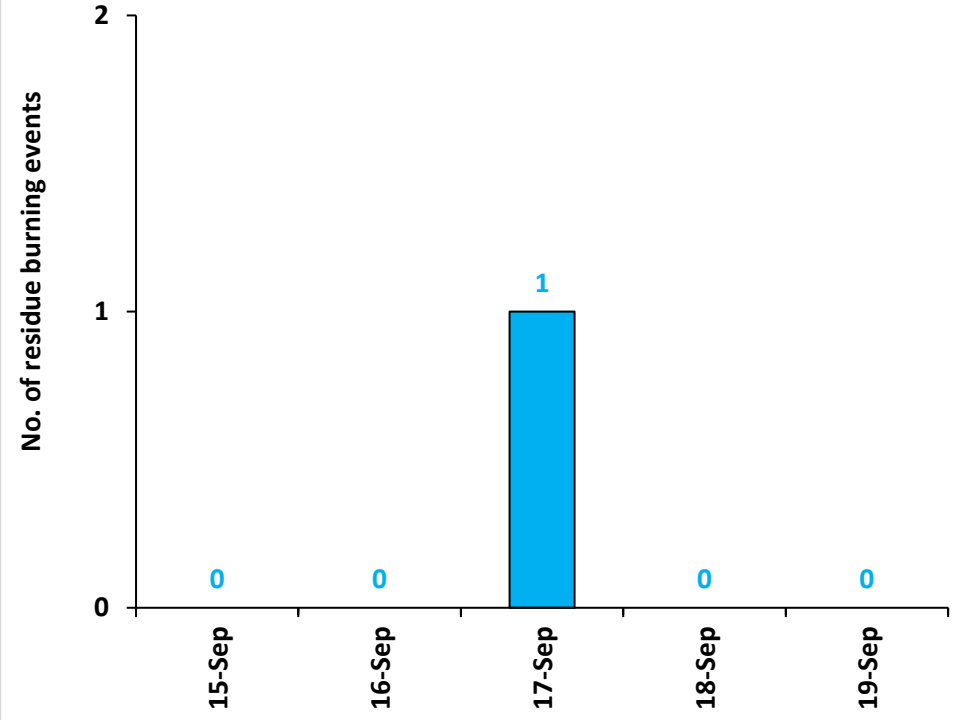

Madhya Pradesh