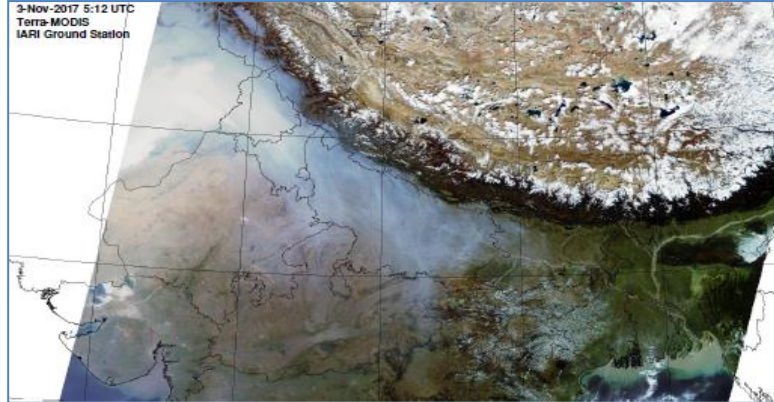

MONITORING PADDY RESIDUE BURNING IN INDIA USING SATELLITE REMOTE SENSING DURING 2024

Bulletin
No. 05

Events Date:
19-Sep-2024

Issued on:
19-Sep-2024

Consortium for Research on Agroecosystem Monitoring and Modeling from Space (CREAMS)
Laboratory,

Division of Agricultural Physics, ICAR – Indian Agricultural Research Institute, New Delhi – 110012

<https://creams.iari.res.in>