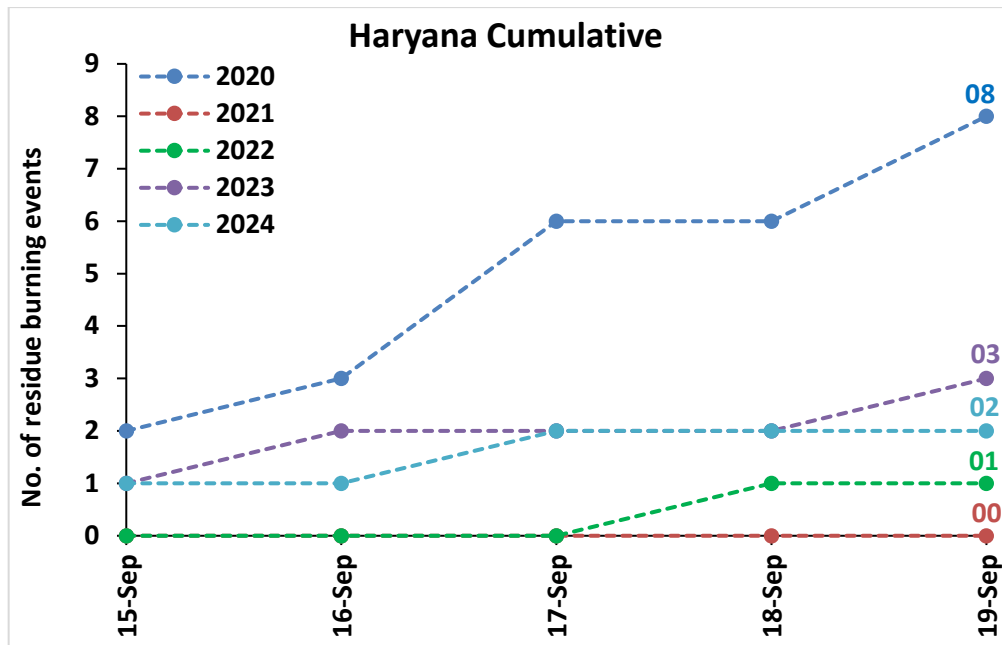

Division of Agricultural Physics, ICAR – Indian Agricultural Research Institute, New Delhi – 110012

<https://creams.iari.res.in>

Highlights for 19-Sep-2024

- The active fire events due to rice residue burning were monitored using satellite remote sensing, following the "Standard Protocol for Estimation of Crop Residue Burning Fire Events using Satellite Data".
- Satellites detected **00** residue burning events in the six study States on **19-Sep-2024**.
- The state wise events detected on **19-Sep-2024** were **00** in Punjab, **00** in Haryana, **00** in UP, **00** in Delhi, **00** in Rajasthan and **00** in MP.
- Detection of residue burning events was hampered by the presence of clouds over Punjab, Haryana, Delhi, Rajasthan and Madhya Pradesh states.

Temporal distribution of rice residue burning events for the study States in 2024

Uttar Pradesh

Madhya Pradesh

Comparison of residue burning events in current year (2024) with previous years (2020, 2021, 2022 and 2023) for the study States

Madhya Pradesh Cumulative

Delhi Cumulative

Comparison of residue burning fire power in current year (2024) with previous years (2020,2021,2022 and 2023) for the study States

Madhya Pradesh Cumulative

Delhi Cumulative