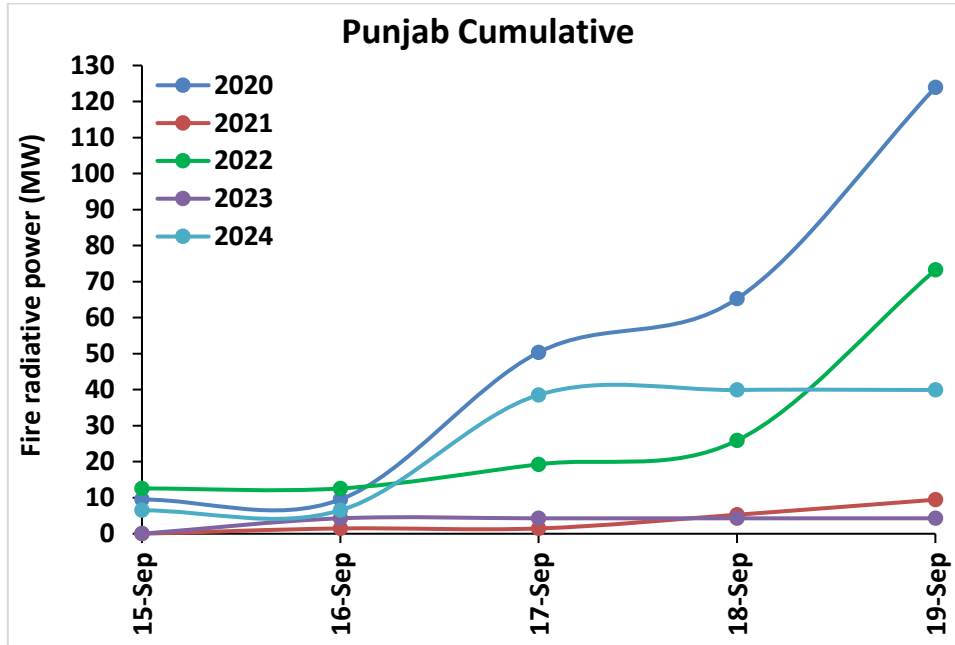

Comparison of residue burning fire power in current year (2024) with previous years (2020,2021,2022 and 2023) for the study States