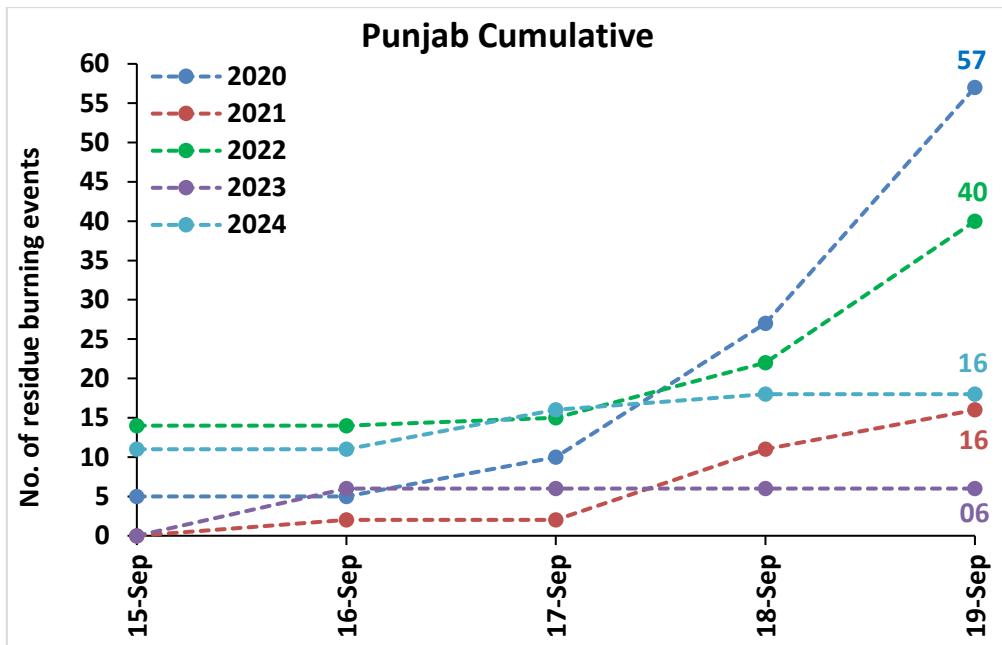

Division of Agricultural Physics, ICAR – Indian Agricultural Research Institute, New Delhi – 110012

<https://creams.iari.res.in>

Highlights for 19-Sep-2024

- The active fire events due to rice residue burning were monitored using satellite remote sensing, following the "Standard Protocol for Estimation of Crop Residue Burning Fire Events using Satellite Data".
- Satellites detected **00** residue burning events in the six study States on **19-Sep-2024**.
- The state wise events detected on **19-Sep-2024** were **00** in Punjab, **00** in Haryana, **00** in UP, **00** in Delhi, **00** in Rajasthan and **00** in MP.
- Detection of residue burning events was hampered by the presence of clouds over Punjab, Haryana, Delhi, Rajasthan and Madhya Pradesh states.

Temporal distribution of rice residue burning events for the study States in 2024

Uttar Pradesh

Madhya Pradesh

Comparison of residue burning events in current year (2024) with previous years (2020, 2021, 2022 and 2023) for the study States