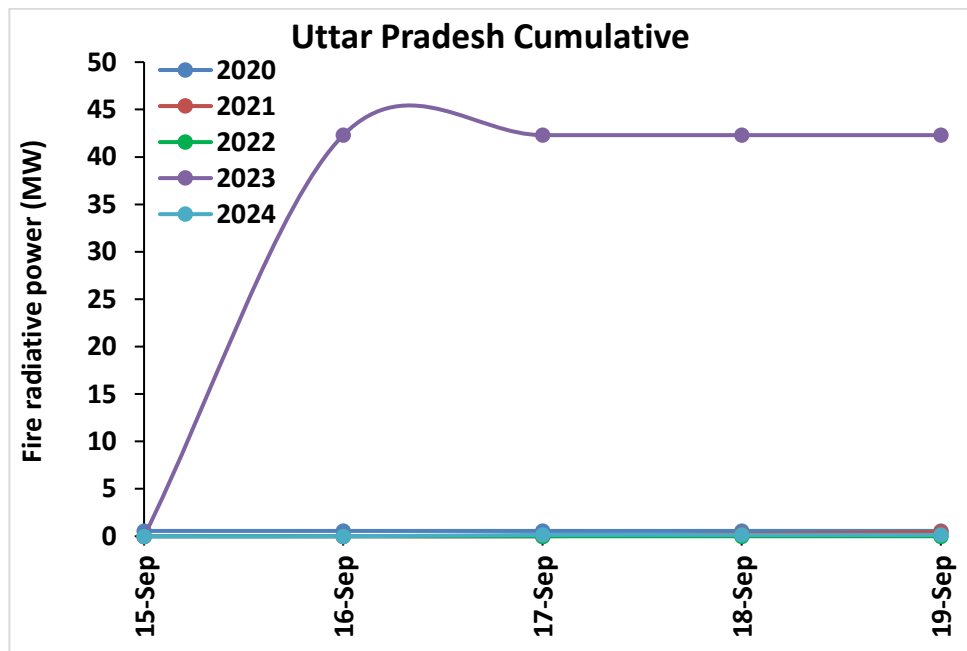

Comparison of residue burning fire power in current year (2024) with previous years (2020,2021,2022 and 2023) for the study States