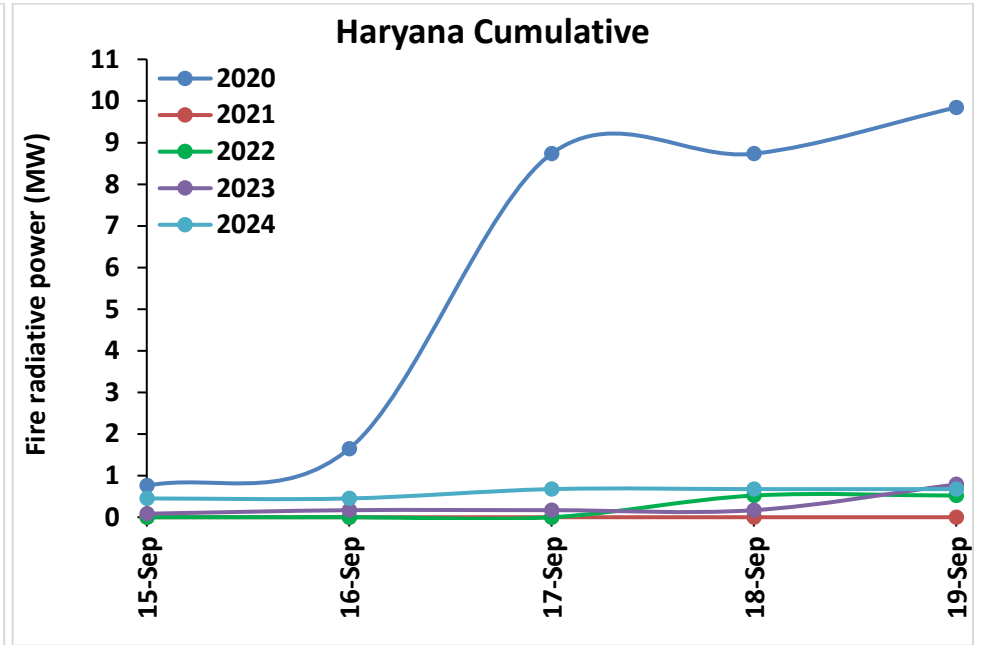

Comparison of residue burning fire power in current year (2024) with previous years (2020,2021,2022 and 2023) for the study States