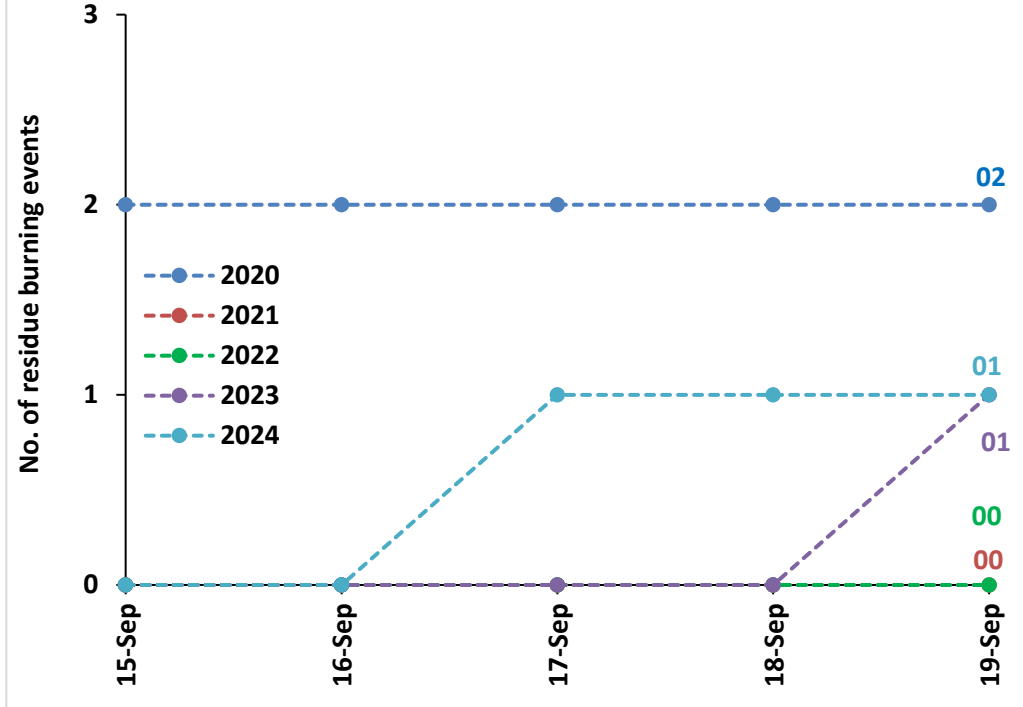

Madhya Pradesh Cumulative