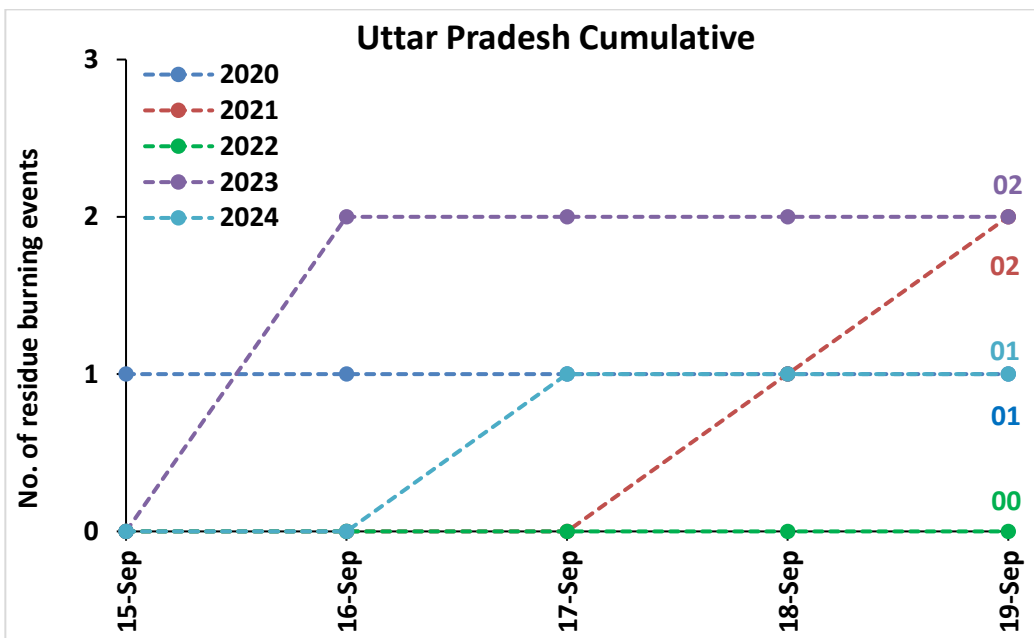

Division of Agricultural Physics, ICAR – Indian Agricultural Research Institute, New Delhi – 110012

<https://creams.iari.res.in>

Highlights for 19-Sep-2024

- The active fire events due to rice residue burning were monitored using satellite remote sensing, following the "Standard Protocol for Estimation of Crop Residue Burning Fire Events using Satellite Data".
- Satellites detected **00** residue burning events in the six study States on **19-Sep-2024**.
- The state wise events detected on **19-Sep-2024** were **00** in Punjab, **00** in Haryana, **00** in UP, **00** in Delhi, **00** in Rajasthan and **00** in MP.
- Detection of residue burning events was hampered by the presence of clouds over Punjab, Haryana, Delhi, Rajasthan and Madhya Pradesh states.

Temporal distribution of rice residue burning events for the study States in 2024

Uttar Pradesh

Madhya Pradesh

Comparison of residue burning events in current year (2024) with previous years (2020, 2021, 2022 and 2023) for the study States