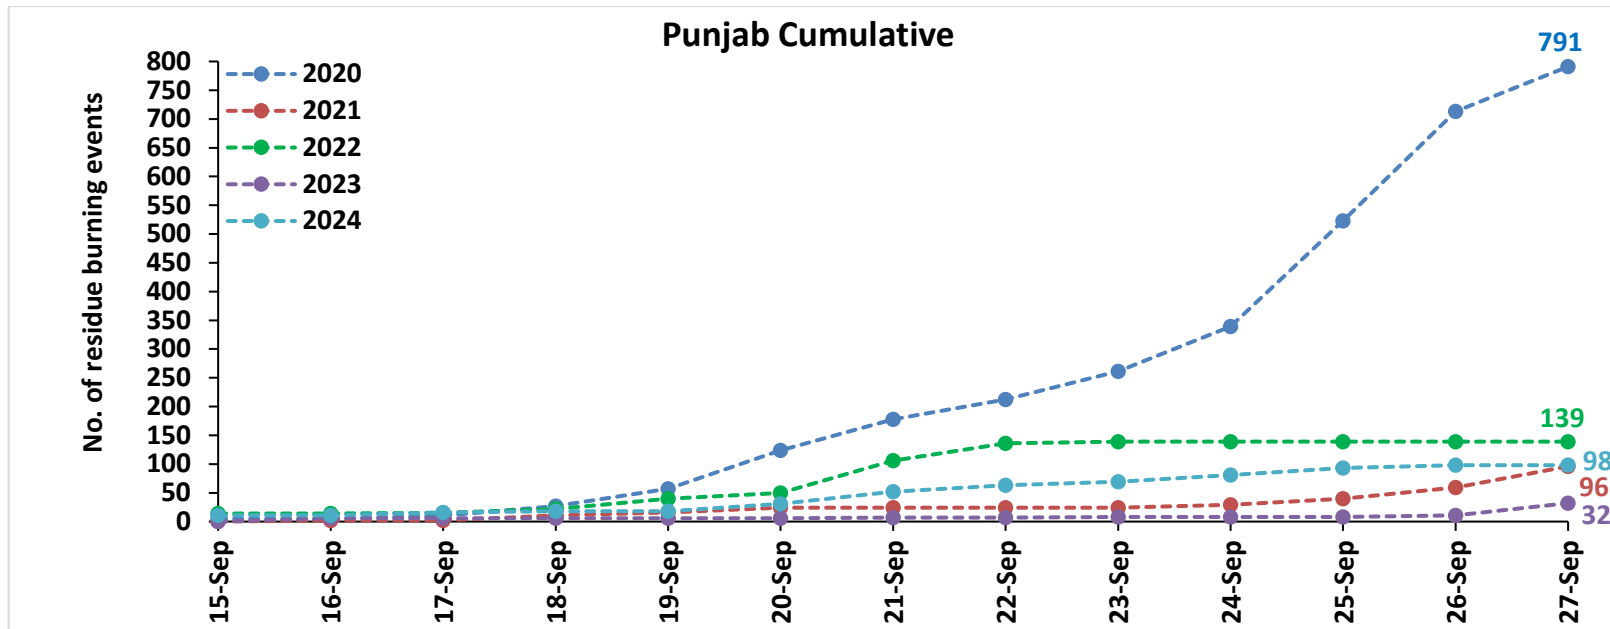

Comparison of residue burning events in current year (2024) with previous years (2020, 2021, 2022 and 2023) for the study States