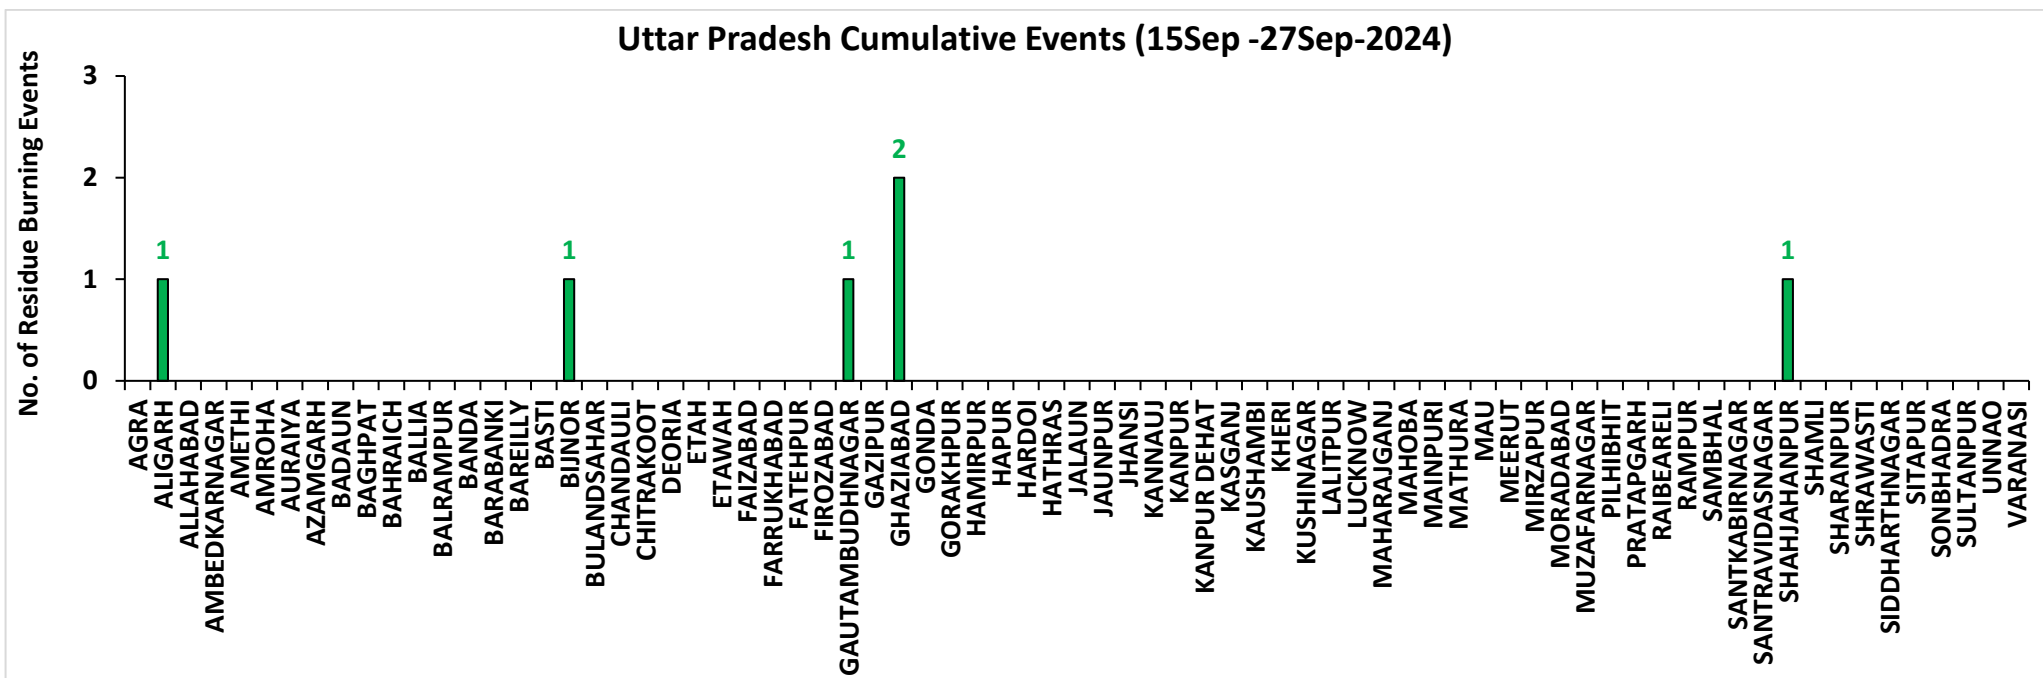

District-wise cumulative number of residues burning events in Uttar Pradesh (15Sep-27Sep-2024)

District-wise cumulative number of residues burning events detected in 2020, 2021, 2022, 2023 and 2024
(Period: 15 September-27 September)

(a) Punjab

District	15 Sep-27 Sep				
	2020	2021	2022	2023	2024
Amritsar	606	79	121	30	59
Barnala	1	0	0	0	0
Bathinda	0	0	0	0	0
Faridkot	1	3	0	0	0
Fatehgarh Sahib	0	0	0	0	1
Fazilka	0	0	0	0	0
Firozpur	2	0	0	1	4
Gurdaspur	19	0	1	0	7
Hoshiarpur	0	0	0	1	0
Jalandhar	2	0	0	0	4
Kapurthala	8	0	0	0	6
Ludhiana	12	1	0	0	0
Malerkotla	0	0	0	0	0
Mansa	1	0	0	0	0
Moga	4	0	0	0	0
Muktsar	1	0	0	0	0
Pathankot	0	0	0	0	0
Patiala	16	3	1	0	1
Rupnagar	0	0	0	0	1
Sangrur	3	1	0	0	3
SAS NAGAR (Mohali)	5	0	1	0	5
SBS Nagar	0	0	1	0	1
Tarn Taran	110	9	14	0	6
Total	791	96	139	32	98

(b) Haryana

District	15 Sep-27 Sep				
	2020	2021	2022	2023	2024
AMBALA	3	0	0	3	6
BHIWANI	0	0	0	0	0
CHARKHI DADRI	0	0	0	0	0
FARIDABAD	0	0	0	0	8
FATEHABAD	4	0	0	3	4
GURGAON	0	0	0	0	0
HISAR	0	0	0	0	0
JHAJJAR	0	0	0	0	0
JIND	0	0	1	1	1
KAITHAL	3	0	0	0	2
KARNAL	19	0	0	8	31
KURUKSHETRA	8	0	0	4	17
MAHENDRAGARH	0	0	0	0	0
MEWAT	0	0	0	0	0
PALWAL	0	0	0	0	0
PANCHKULA	0	0	0	0	0
PANIPAT	3	0	0	0	0
REWARI	0	0	0	0	0
ROHTAK	0	0	0	1	3
SIRSA	1	0	0	0	1
SONIPAT	0	0	0	2	1
YAMUNANAGAR	0	0	0	2	6
Total	41	0	1	24	80