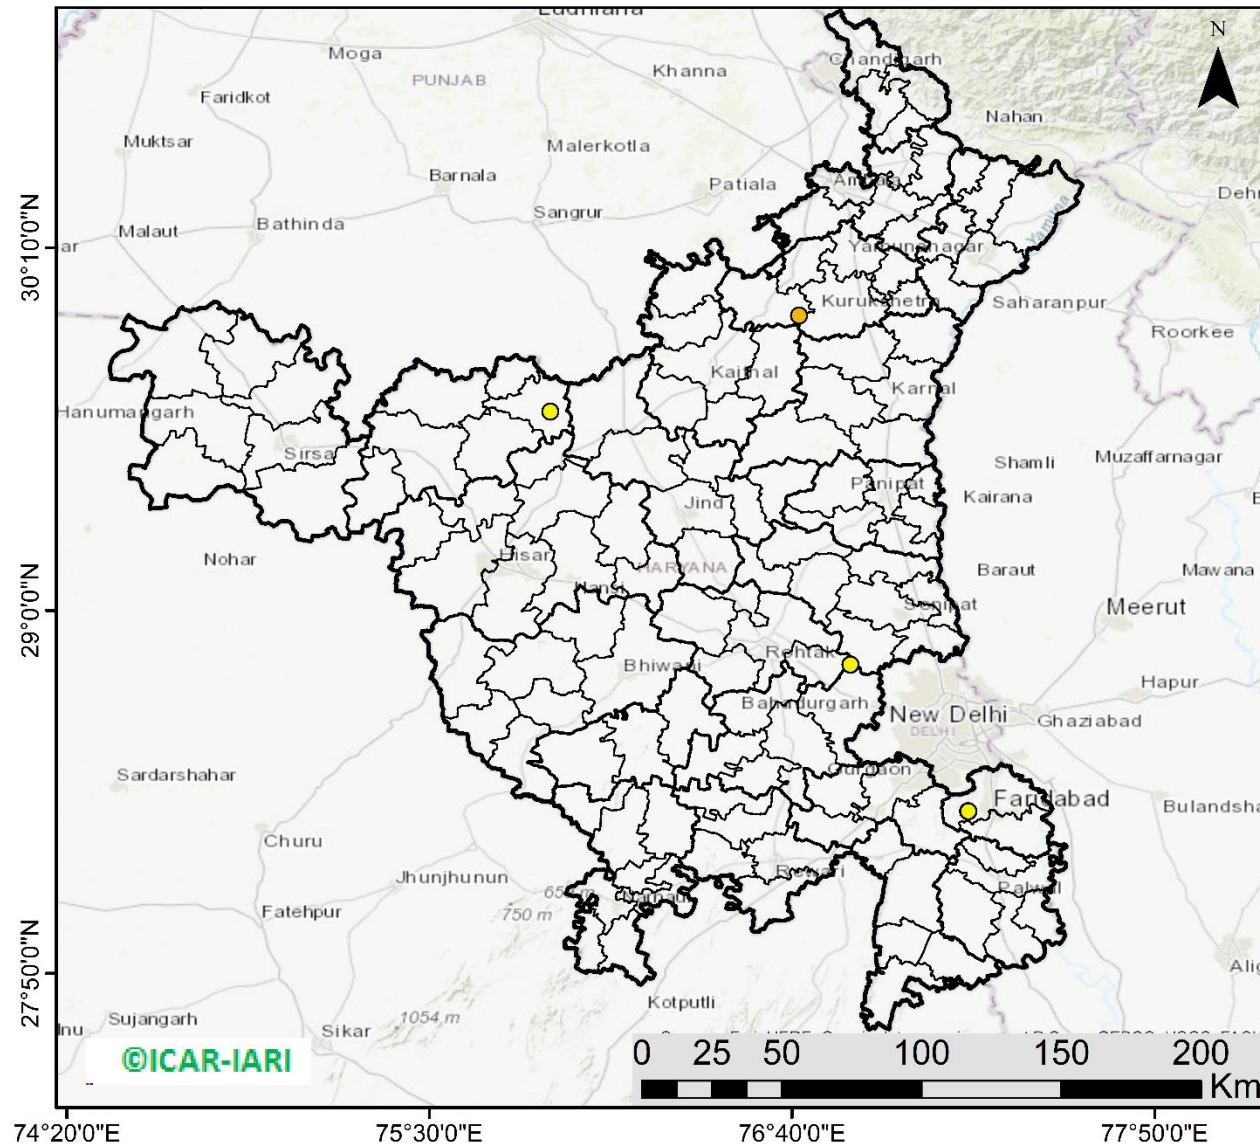

Haryana

RICE RESIDUE BURNING IN HARYANA

05 burning events detected in Haryana on (27th Sep 2024)

Fire Intensity (W/m²)

- 0 - 5
- 6 - 10
- 11 - 15
- 16 - 20
- >20