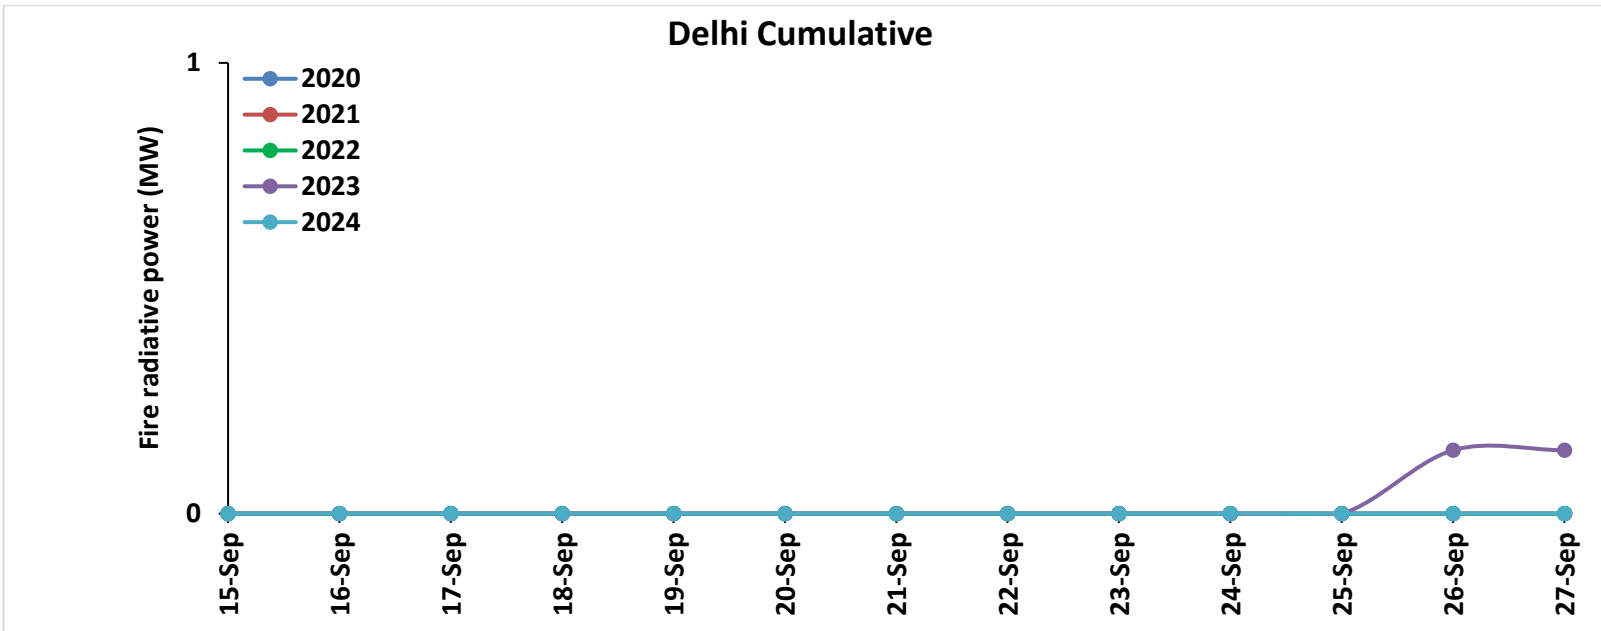

### Madhya Pradesh

**Comparison of residue burning events in current year (2024) with previous years (2020, 2021, 2022 and 2023) for the study States**

**Comparison of residue burning fire power in current year (2024) with previous years (2020,2021,2022 and 2023) for the study States**