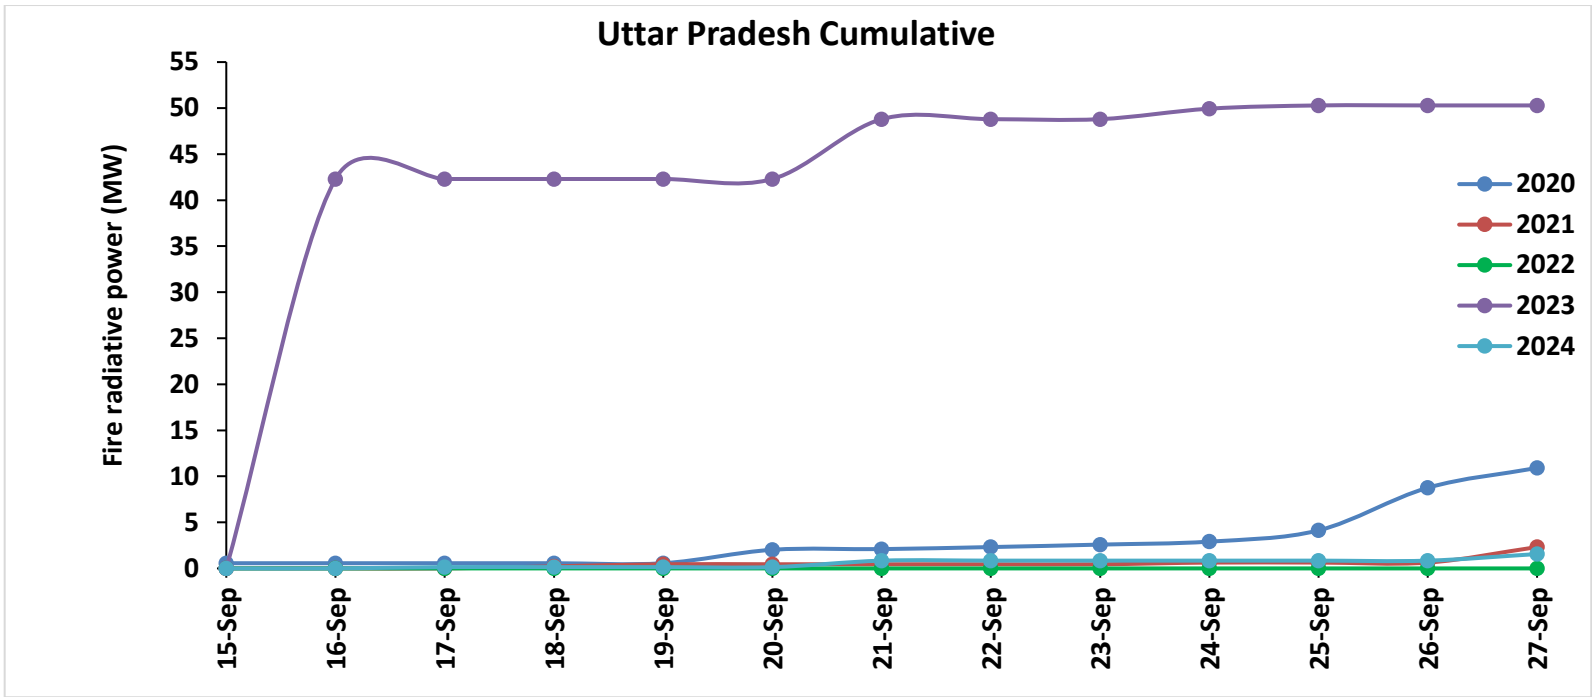

### Madhya Pradesh

**Comparison of residue burning events in current year (2024) with previous years (2020, 2021, 2022 and 2023) for the study States**

**Comparison of residue burning fire power in current year (2024) with previous years (2020,2021,2022 and 2023) for the study States**