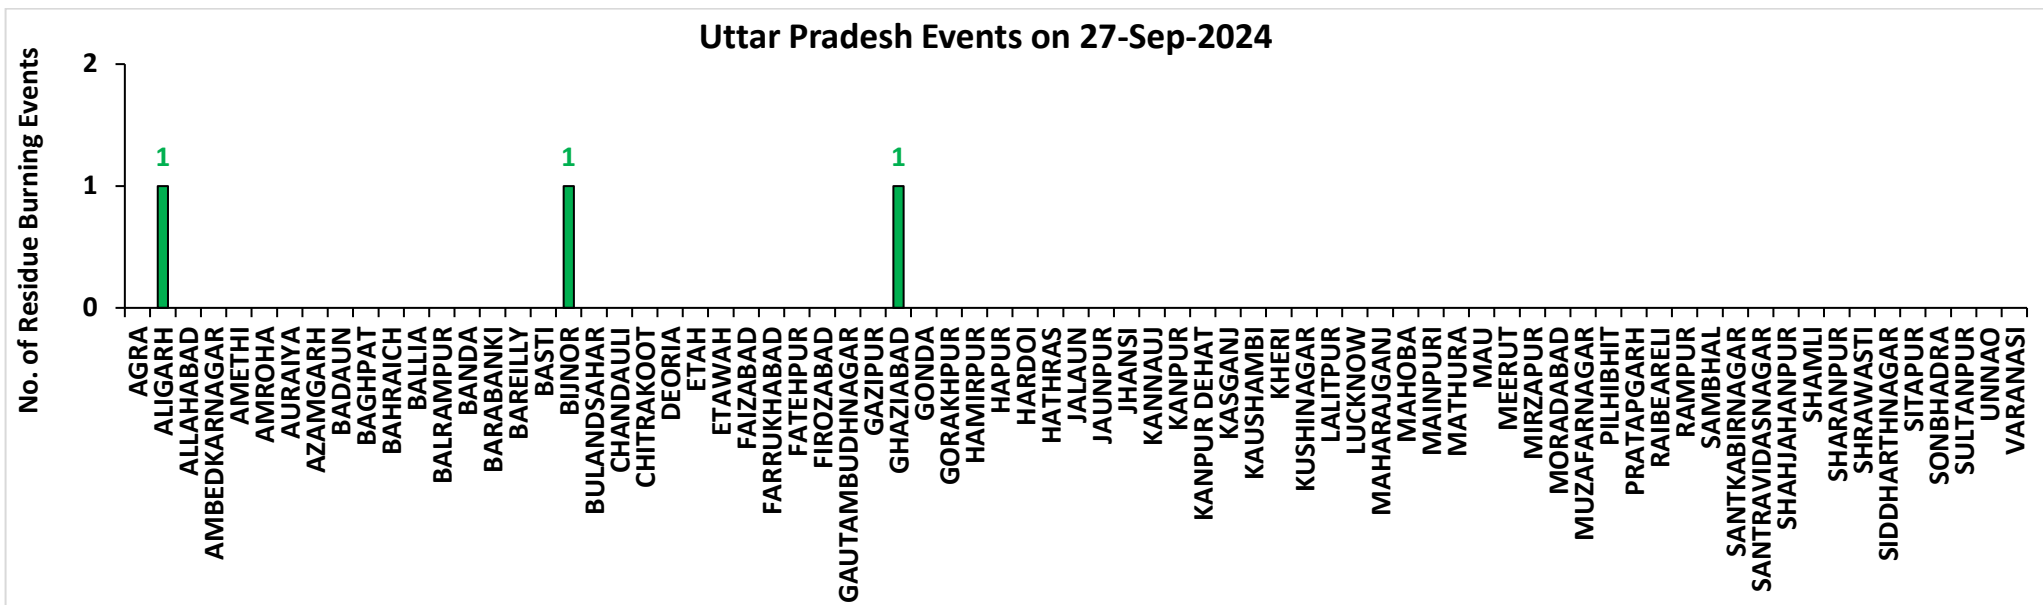

District-wise cumulative number of residues burning events in Uttar Pradesh (15Sep-27Sep-2024)

District-wise cumulative number of residues burning events detected in 2020, 2021, 2022, 2023 and 2024
(Period: 15 September-27 September)

(a) Punjab

District	15 Sep-27 Sep				
	2020	2021	2022	2023	2024
Amritsar	606	79	121	30	59
Barnala	1	0	0	0	0
Bathinda	0	0	0	0	0
Faridkot	1	3	0	0	0
Fatehgarh Sahib	0	0	0	0	1
Fazilka	0	0	0	0	0
Firozpur	2	0	0	1	4
Gurdaspur	19	0	1	0	7
Hoshiarpur	0	0	0	1	0
Jalandhar	2	0	0	0	4
Kapurthala	8	0	0	0	6
Ludhiana	12	1	0	0	0
Malerkotla	0	0	0	0	0
Mansa	1	0	0	0	0
Moga	4	0	0	0	0
Muktsar	1	0	0	0	0
Pathankot	0	0	0	0	0
Patiala	16	3	1	0	1
Rupnagar	0	0	0	0	1
Sangrur	3	1	0	0	3
SAS NAGAR (Mohali)	5	0	1	0	5
SBS Nagar	0	0	1	0	1
Tarn Taran	110	9	14	0	6
Total	791	96	139	32	98

(b) Haryana

District	15 Sep-27 Sep				
	2020	2021	2022	2023	2024
AMBALA	3	0	0	3	6
BHIWANI	0	0	0	0	0
CHARKHI DADRI	0	0	0	0	0
FARIDABAD	0	0	0	0	8
FATEHABAD	4	0	0	3	4
GURGAON	0	0	0	0	0
HISAR	0	0	0	0	0
JHAJJAR	0	0	0	0	0
JIND	0	0	1	1	1
KAITHAL	3	0	0	0	2
KARNAL	19	0	0	8	31
KURUKSHETRA	8	0	0	4	17
MAHENDRAGARH	0	0	0	0	0
MEWAT	0	0	0	0	0
PALWAL	0	0	0	0	0
PANCHKULA	0	0	0	0	0
PANIPAT	3	0	0	0	0
REWARI	0	0	0	0	0
ROHTAK	0	0	0	1	3
SIRSA	1	0	0	0	1
SONIPAT	0	0	0	2	1
YAMUNANAGAR	0	0	0	2	6
Total	41	0	1	24	80