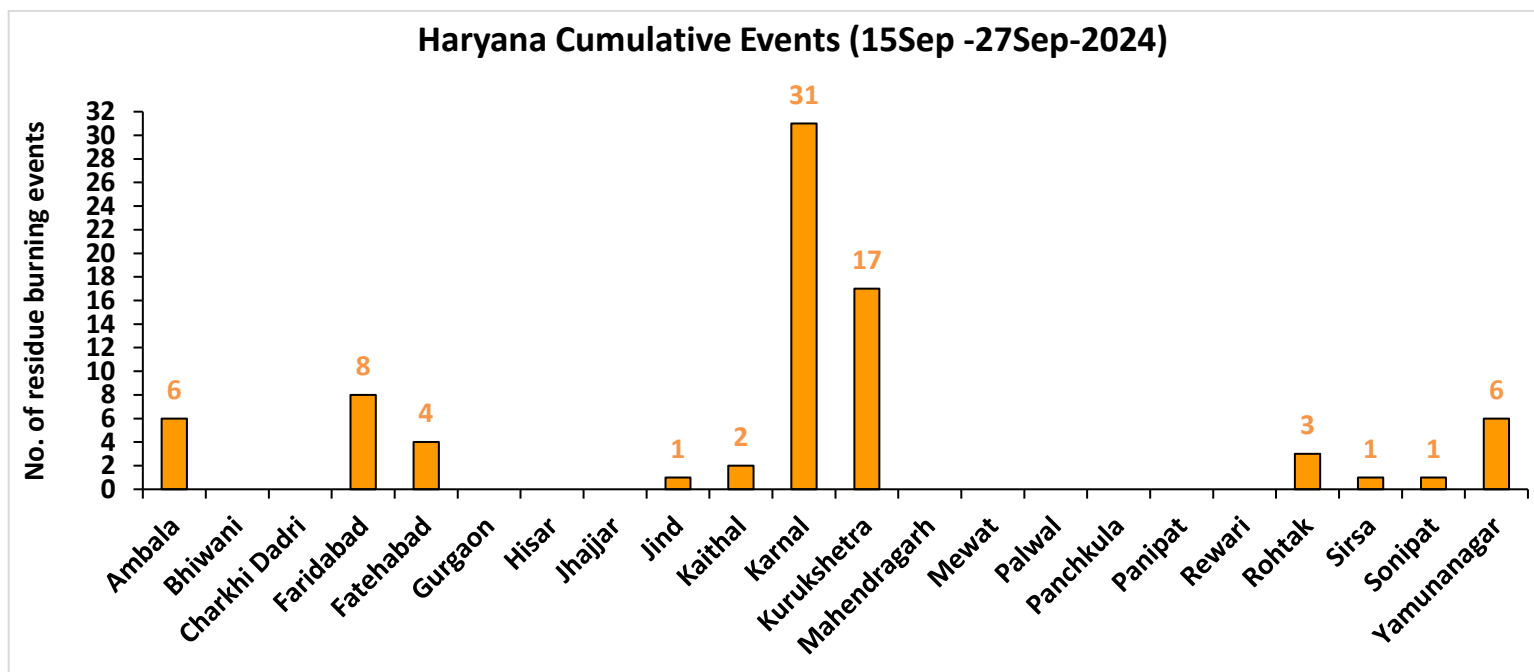

District-wise cumulative number of residues burning events in Haryana (15Sep-27Sep-2024)