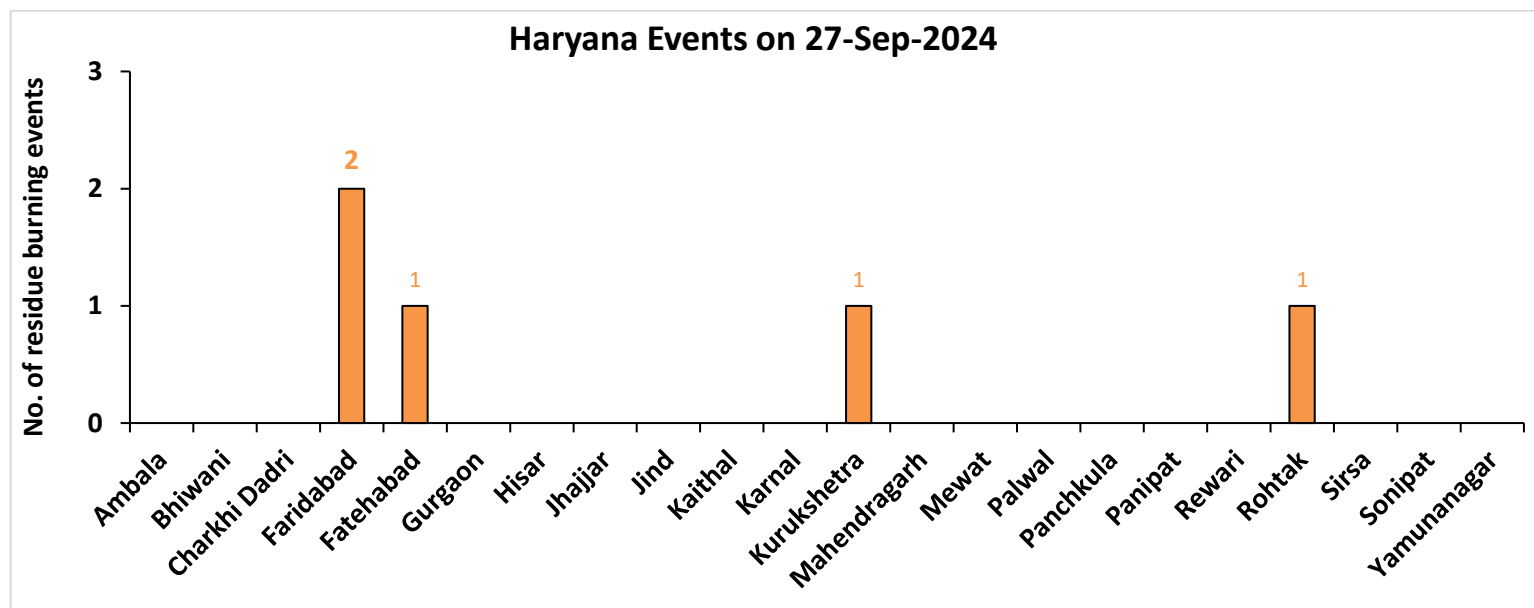

District-wise cumulative number of residues burning events in Haryana (15Sep-27Sep-2024)