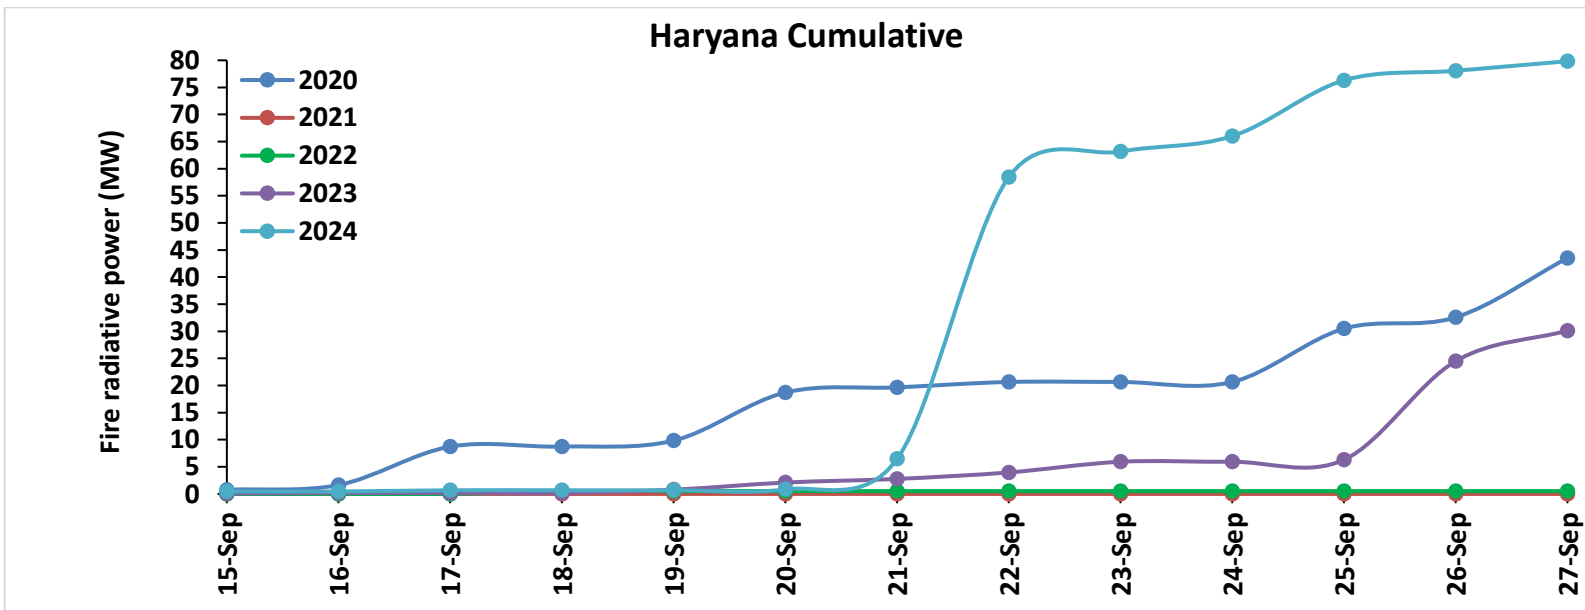

### Madhya Pradesh

**Comparison of residue burning events in current year (2024) with previous years (2020, 2021, 2022 and 2023) for the study States**

**Comparison of residue burning fire power in current year (2024) with previous years (2020,2021,2022 and 2023) for the study States**