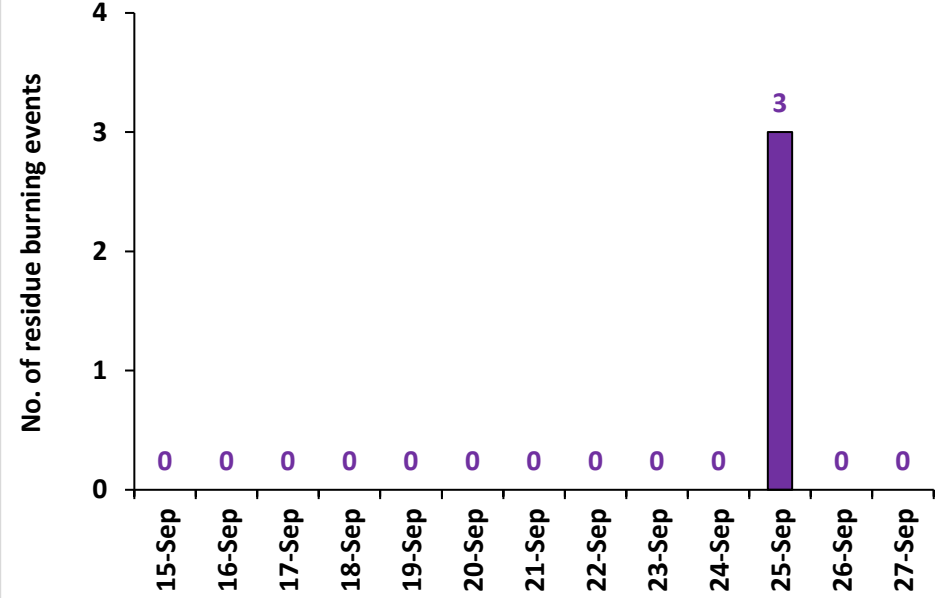

Uttar Pradesh

Rajasthan

Madhya Pradesh