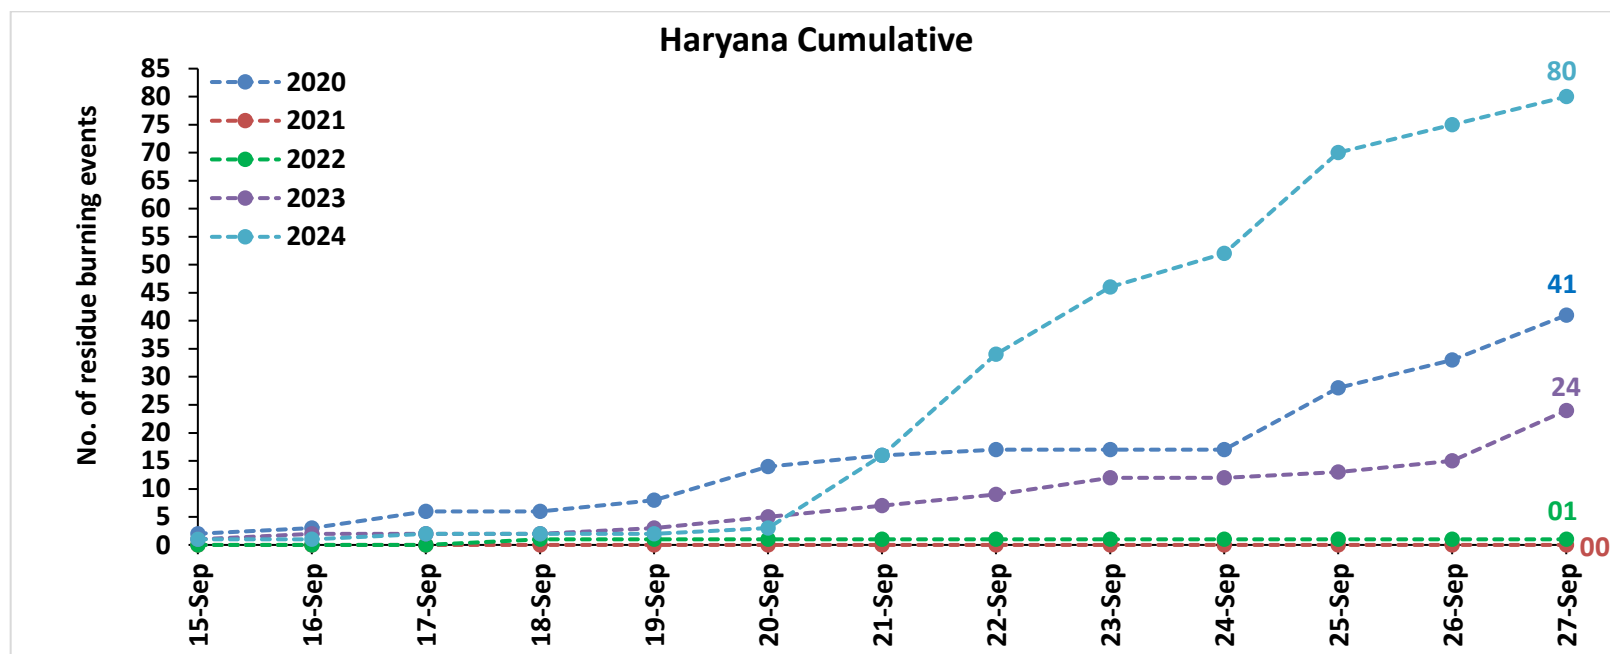

Comparison of residue burning events in current year (2024) with previous years (2020, 2021, 2022 and 2023) for the study States