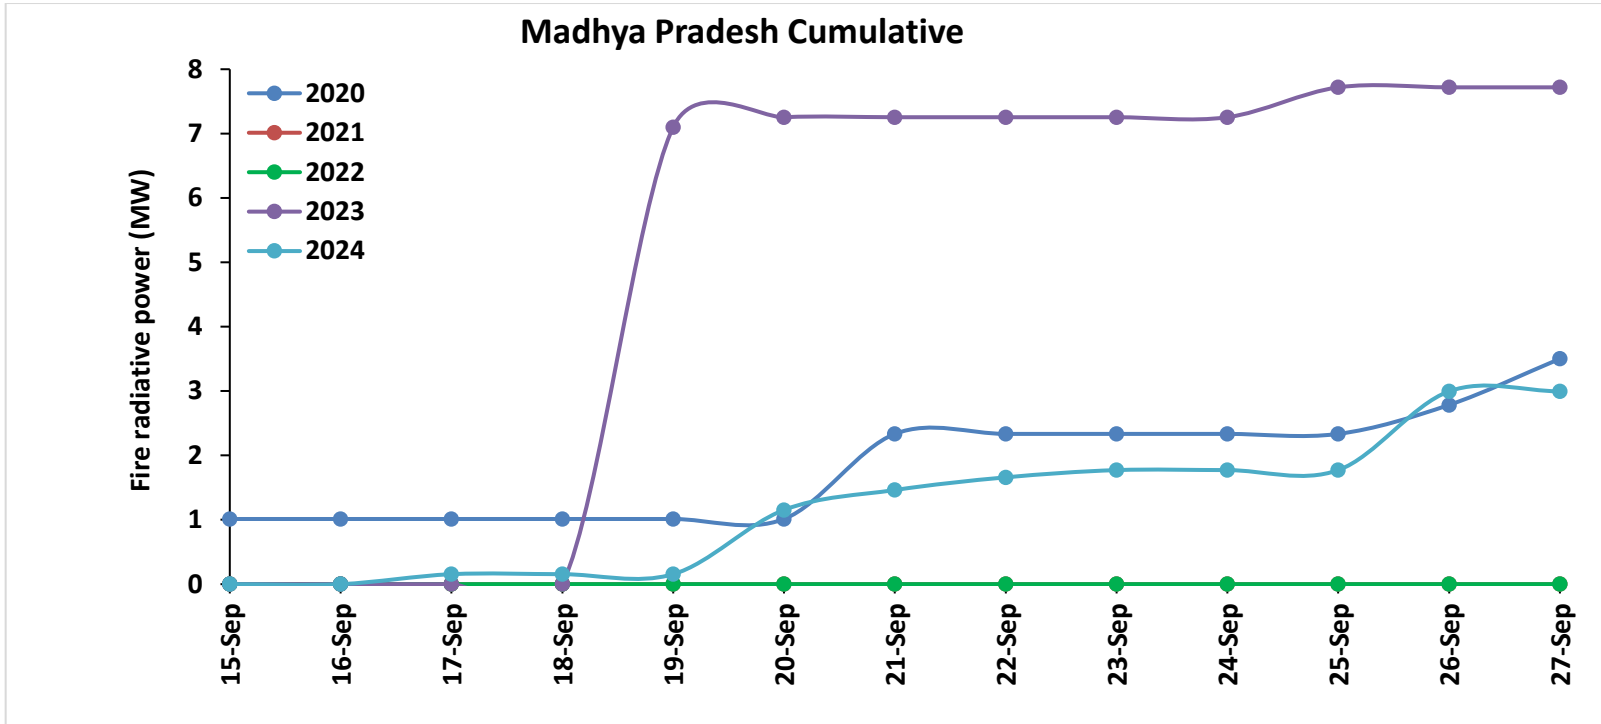

### Madhya Pradesh

**Comparison of residue burning events in current year (2024) with previous years (2020, 2021, 2022 and 2023) for the study States**

**Comparison of residue burning fire power in current year (2024) with previous years (2020,2021,2022 and 2023) for the study States**