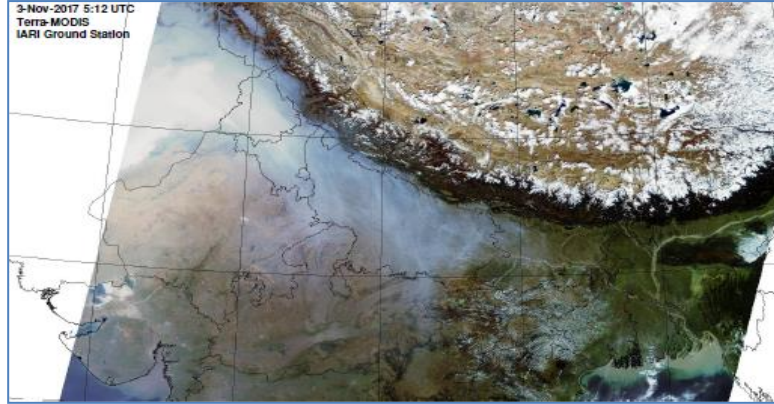

MONITORING PADDY RESIDUE BURNING IN INDIA USING SATELLITE REMOTE SENSING DURING 2024

Bulletin
No. 13

Events Date:
27-Sep-2024

Issued on:
27-Sep-2024

Consortium for Research on Agroecosystem Monitoring and Modeling from Space (CREAMS)
Laboratory,

Division of Agricultural Physics, ICAR – Indian Agricultural Research Institute, New Delhi – 110012

<https://creams.iari.res.in>