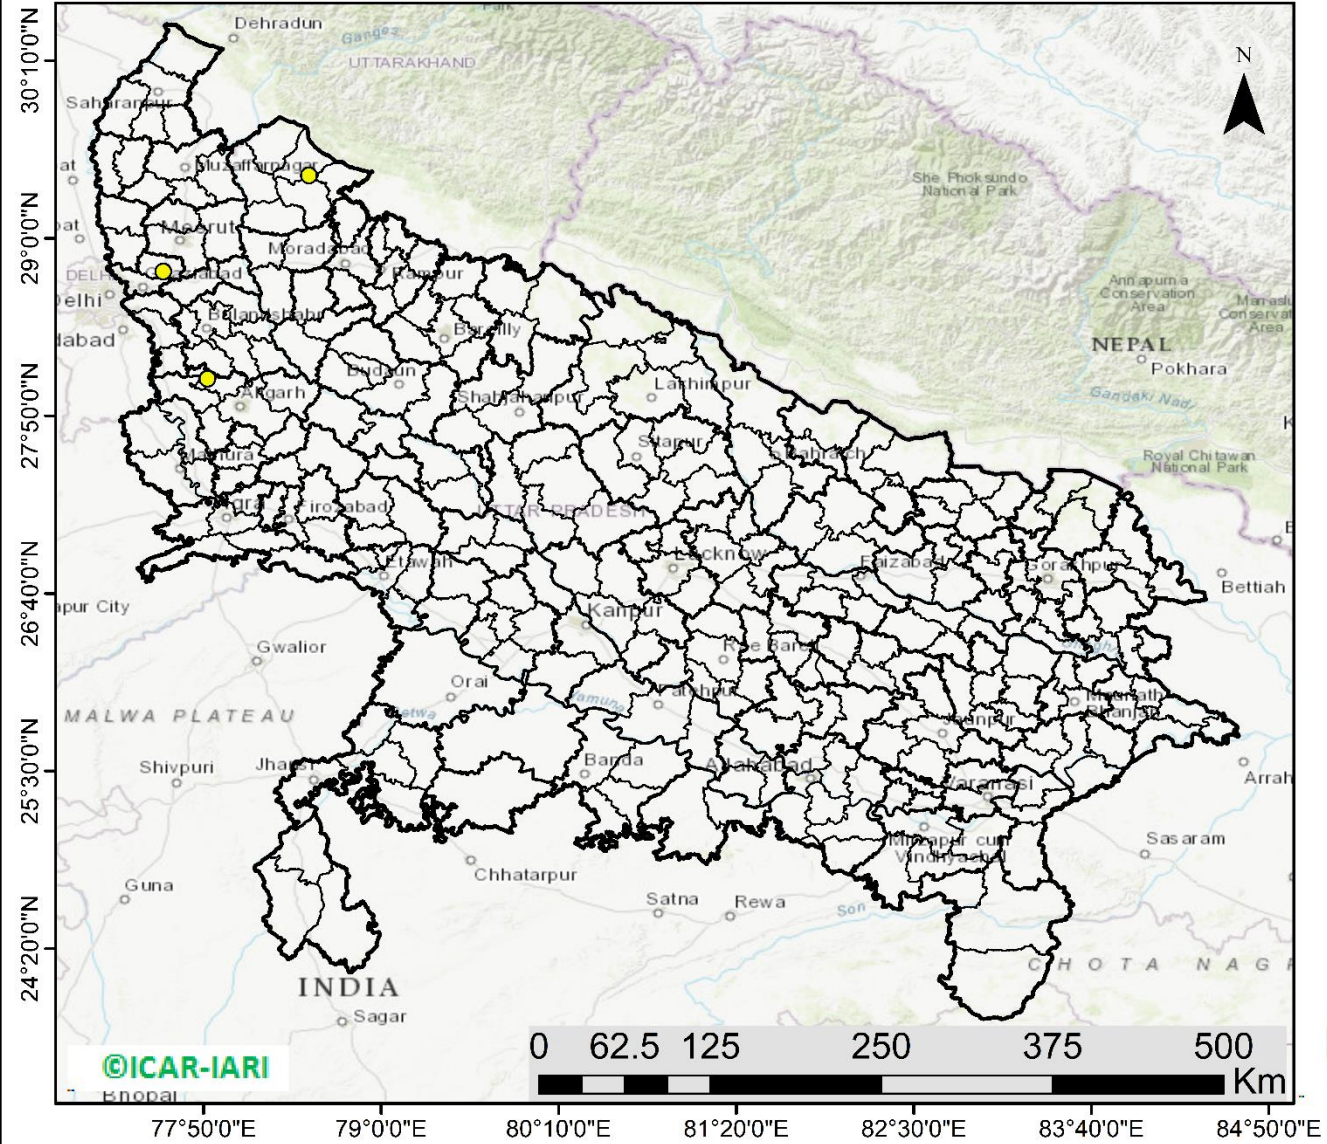

Uttar Pradesh

RICE RESIDUE BURNING IN UTTAR PRADESH

03 burning events detected in Uttar Pradesh on (27th Sep 2024)

Fire Intensity (W/m²)

- 0 - 5
- 6 - 10
- 11 - 15
- 16 - 20
- >20