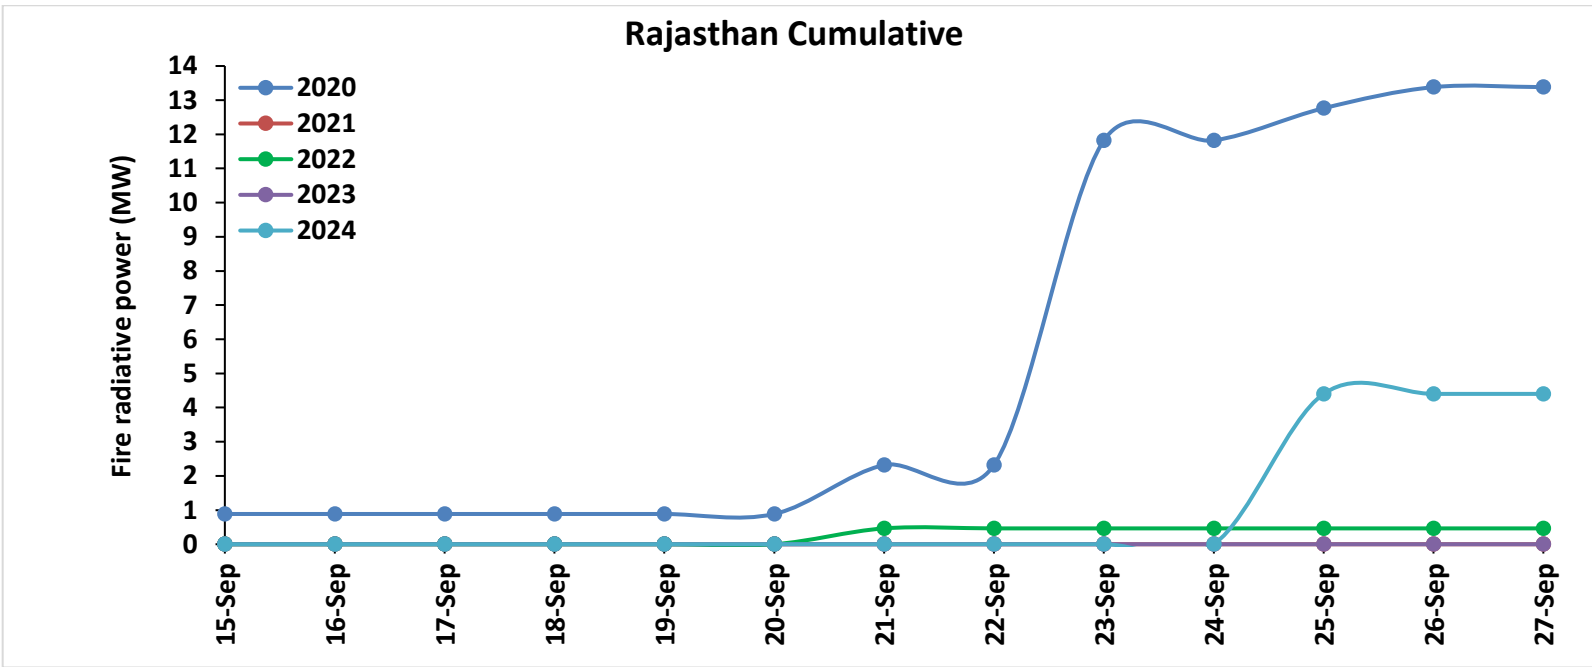

### Madhya Pradesh

**Comparison of residue burning events in current year (2024) with previous years (2020, 2021, 2022 and 2023) for the study States**

**Comparison of residue burning fire power in current year (2024) with previous years (2020,2021,2022 and 2023) for the study States**