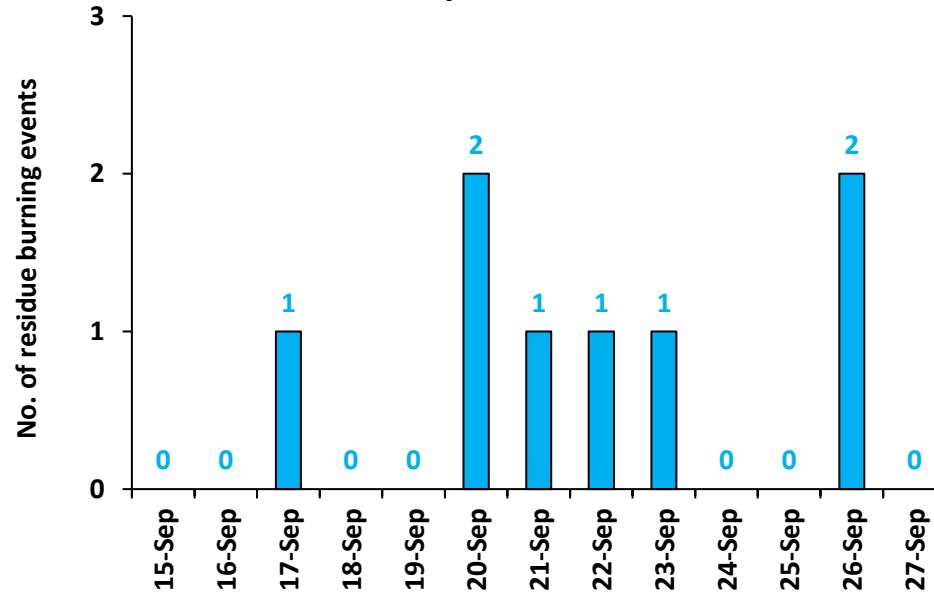

Madhya Pradesh