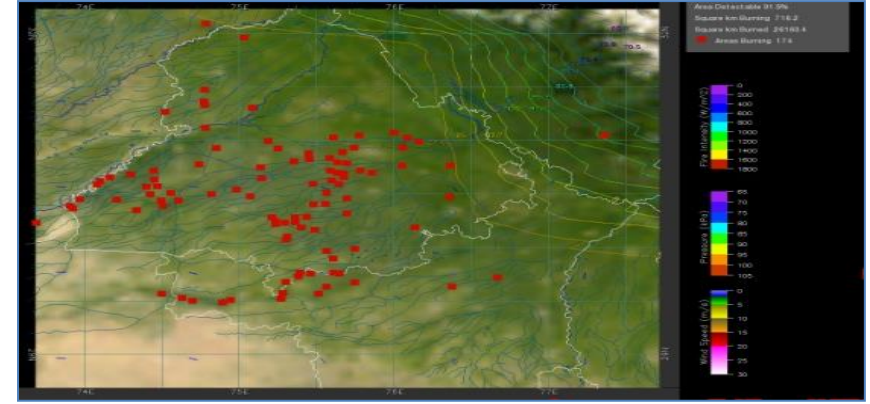

MONITORING PADDY RESIDUE BURNING IN INDIA USING SATELLITE REMOTE SENSING DURING 2024

Bulletin
No. 13

Events Date:
27-Sep-2024

Issued on:
27-Sep-2024

Consortium for Research on Agroecosystem Monitoring and Modeling from Space (CREAMS)
Laboratory,

Division of Agricultural Physics, ICAR – Indian Agricultural Research Institute, New Delhi – 110012

<https://creams.iari.res.in>