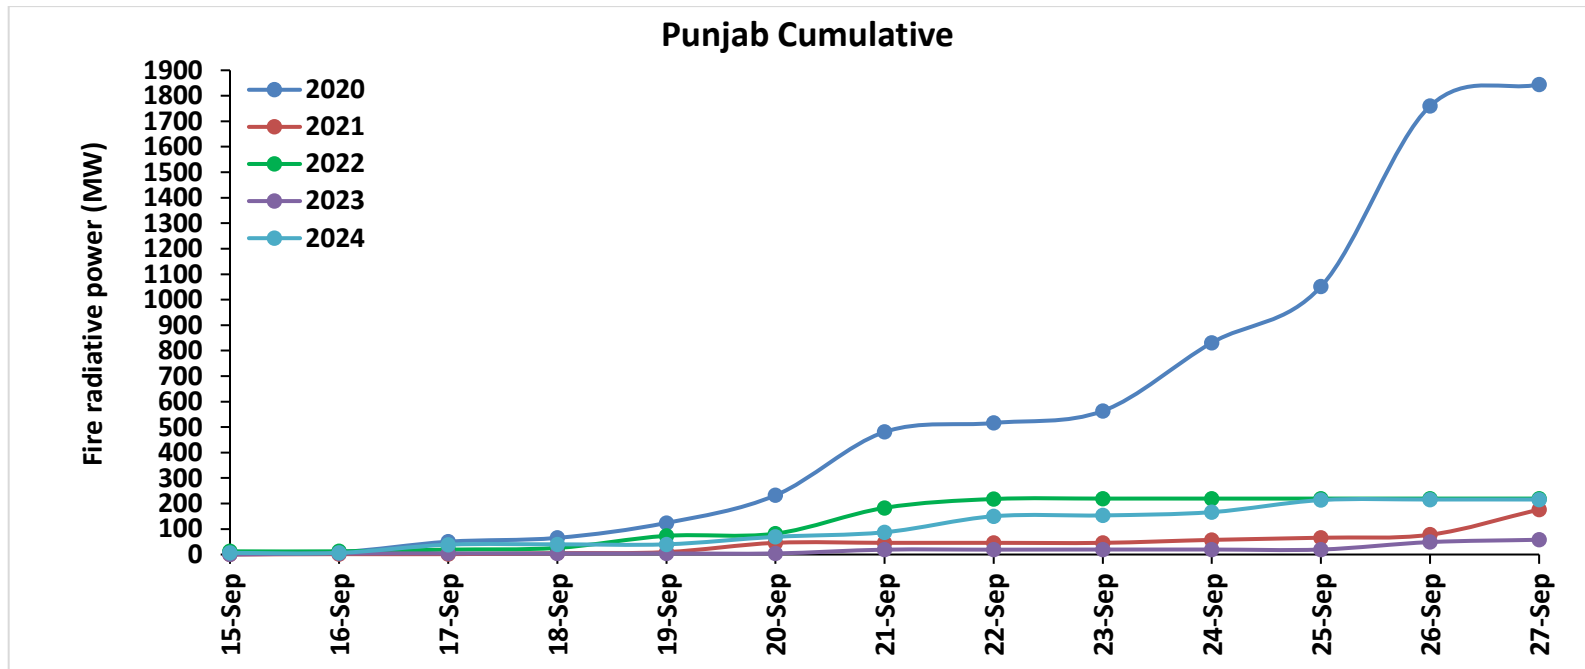

### Madhya Pradesh

**Comparison of residue burning events in current year (2024) with previous years (2020, 2021, 2022 and 2023) for the study States**

**Comparison of residue burning fire power in current year (2024) with previous years (2020,2021,2022 and 2023) for the study States**