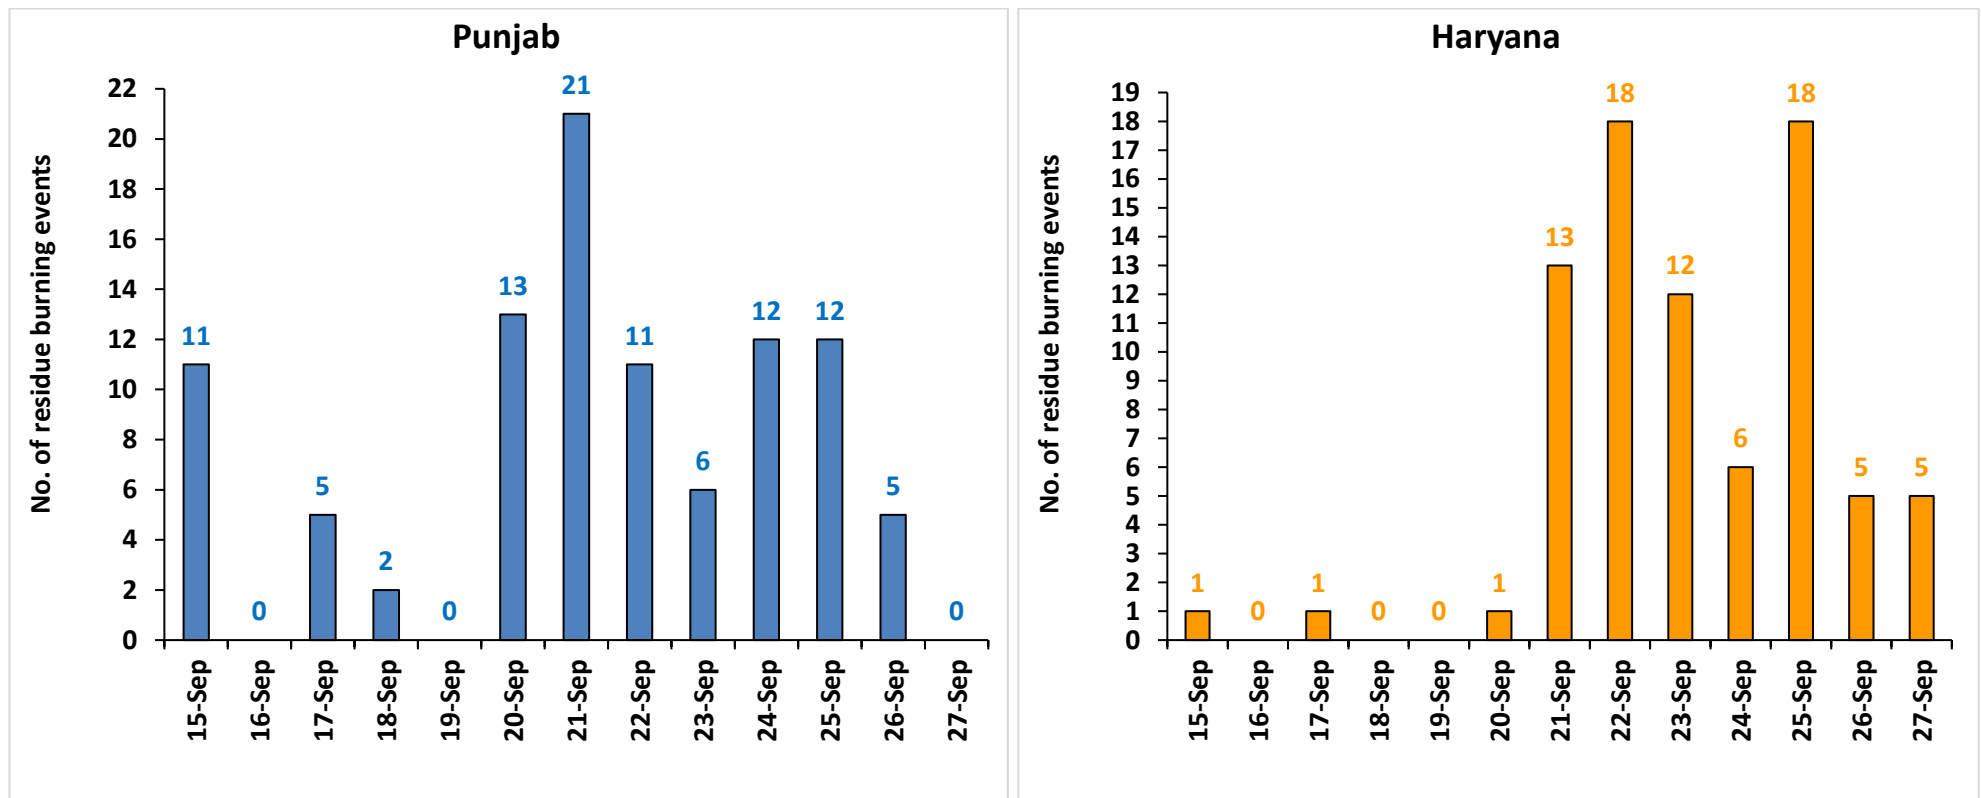

Highlights for 27-Sep-2024

- The active fire events due to rice residue burning were monitored using satellite remote sensing, following the "Standard Protocol for Estimation of Crop Residue Burning Fire Events using Satellite Data".
- Satellites detected **08** residue burning events in the six study States on **27-Sep-2024**.
- The state wise events detected on **27-Sep-2024** were **00** in Punjab, **05** in Haryana, **03** in UP, **00** in Delhi, **00** in Rajasthan and **00** in MP.
- Detection of residue burning events was hampered by the presence of clouds over Punjab, northern Haryana, Uttar Pradesh, southern Rajasthan and Madhya Pradesh states.

Temporal distribution of rice residue burning events for the study States in 2024