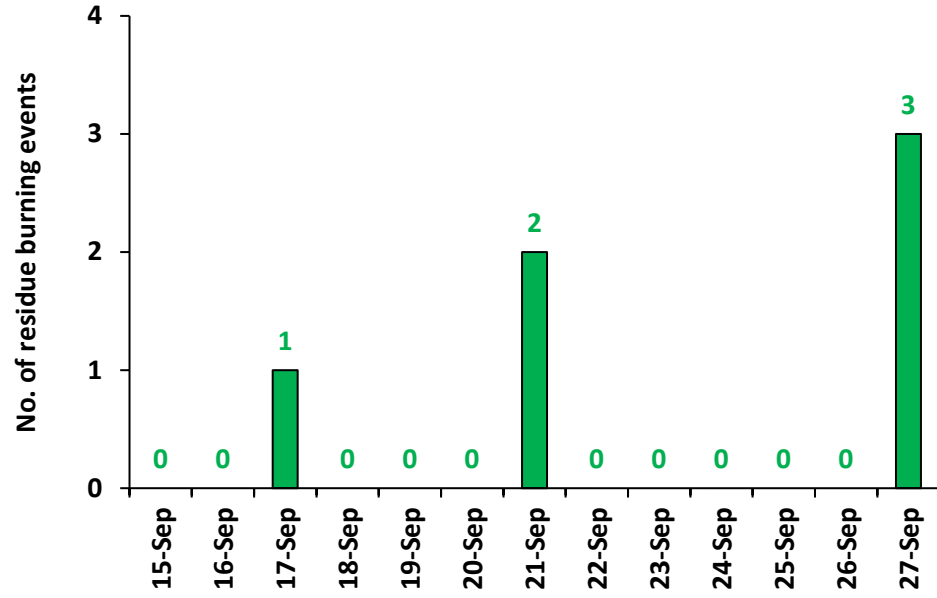

Uttar Pradesh