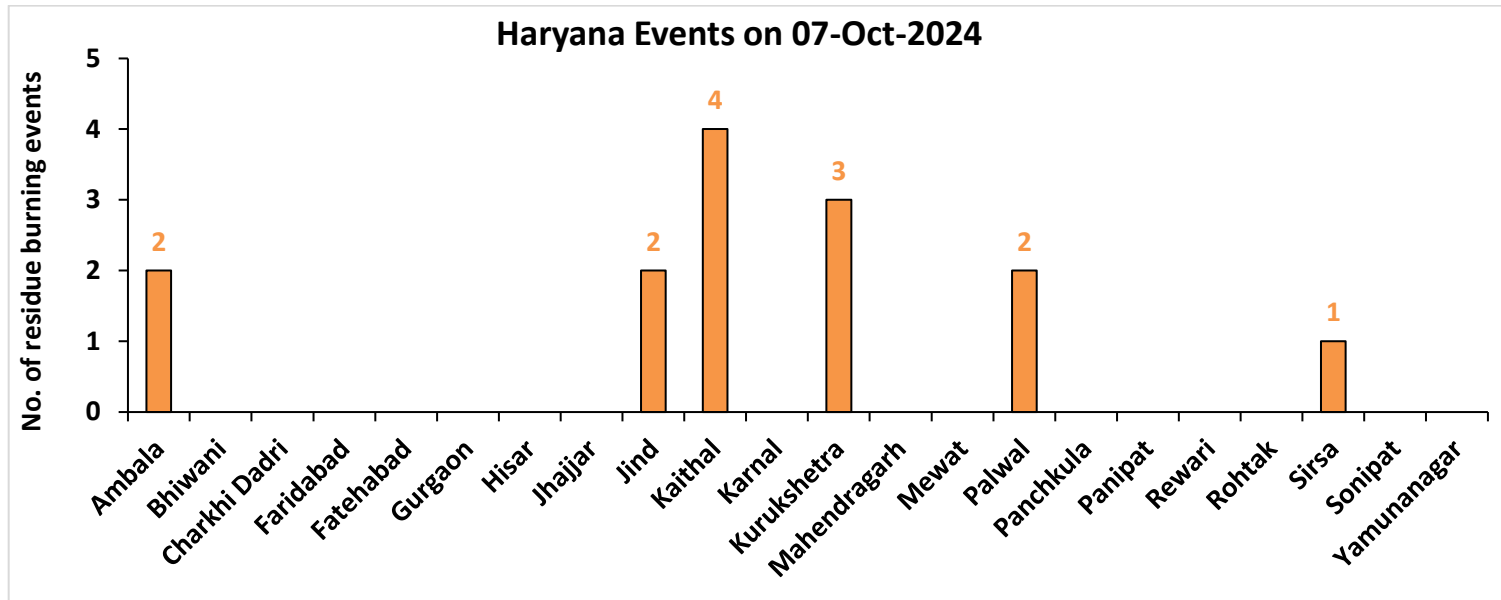

District-wise cumulative number of residues burning events in Haryana (15Sep-07Oct-2024)