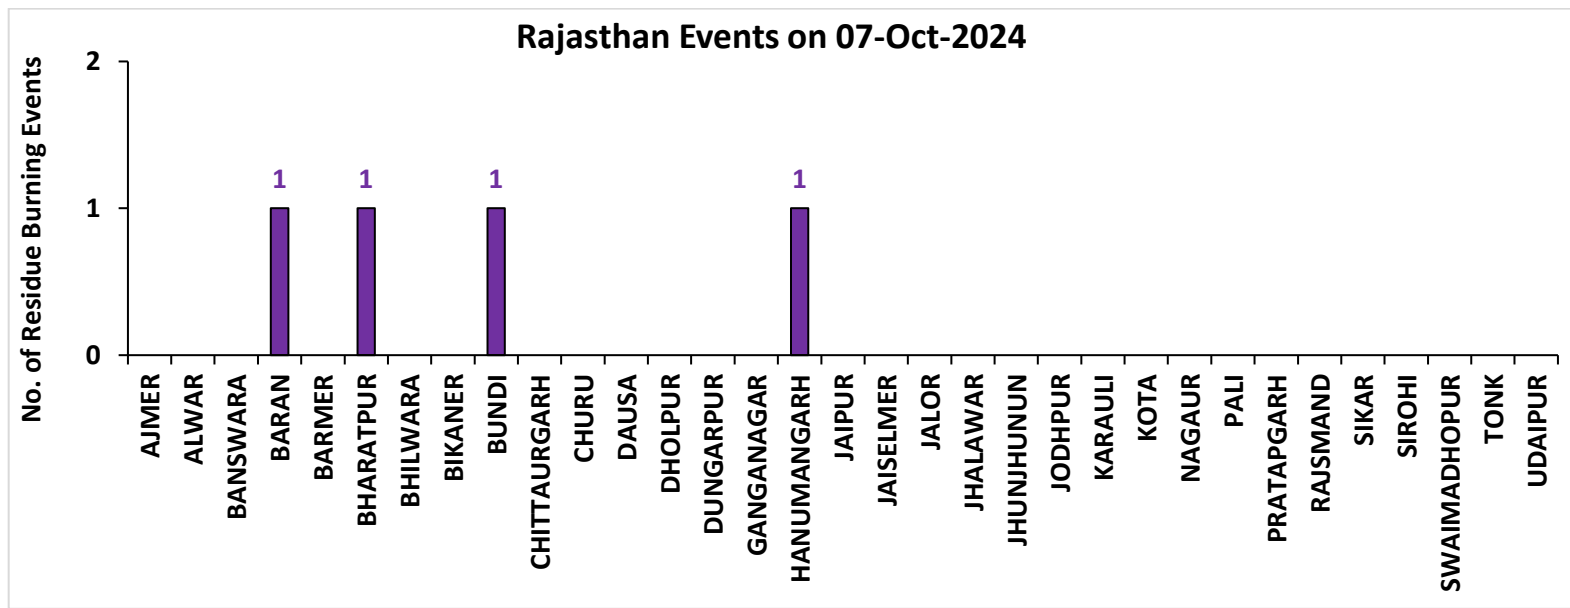

District-wise cumulative number of residues burning events in Rajasthan (15Sep-07Oct-2024)