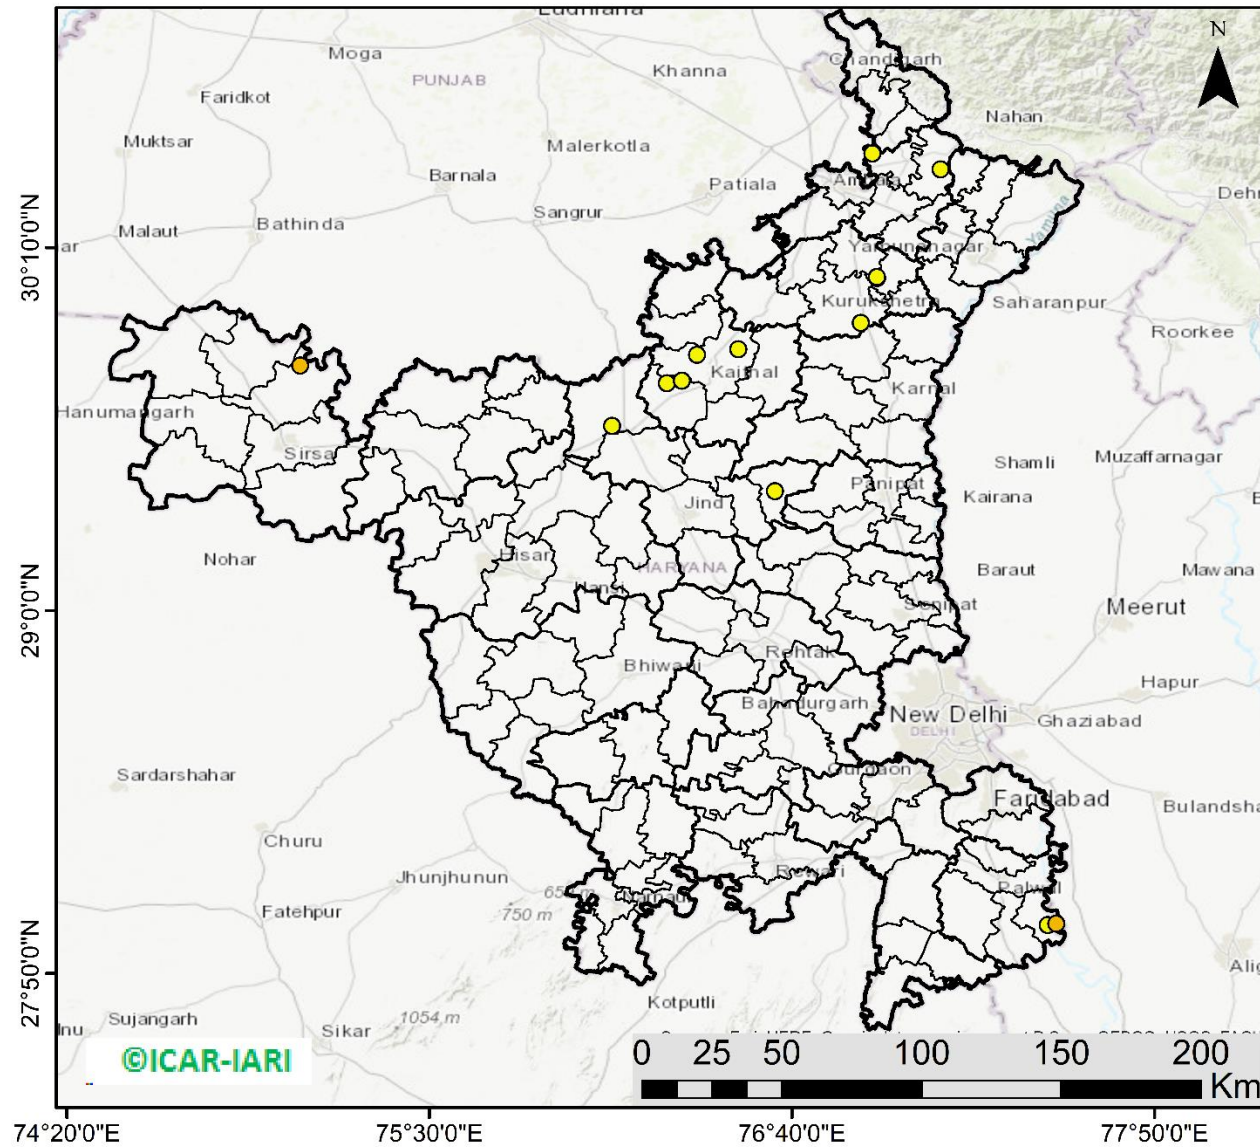

Haryana

RICE RESIDUE BURNING IN HARYANA

14 burning events detected in Haryana on (07th Oct 2024)

Fire Intensity (W/m²)

- 0 - 5
- 6 - 10
- 11 - 15
- 16 - 20
- >20