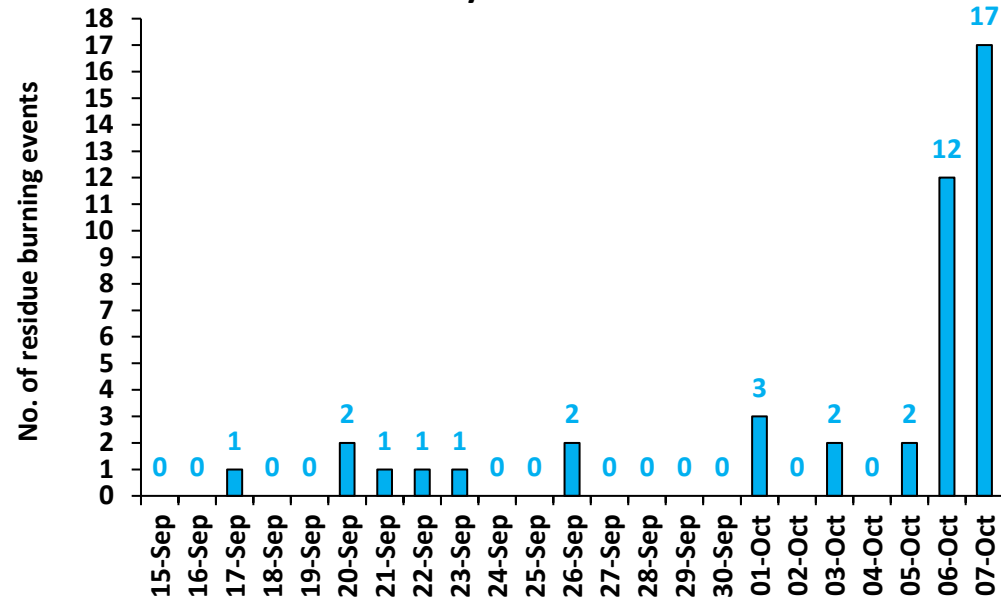

Madhya Pradesh