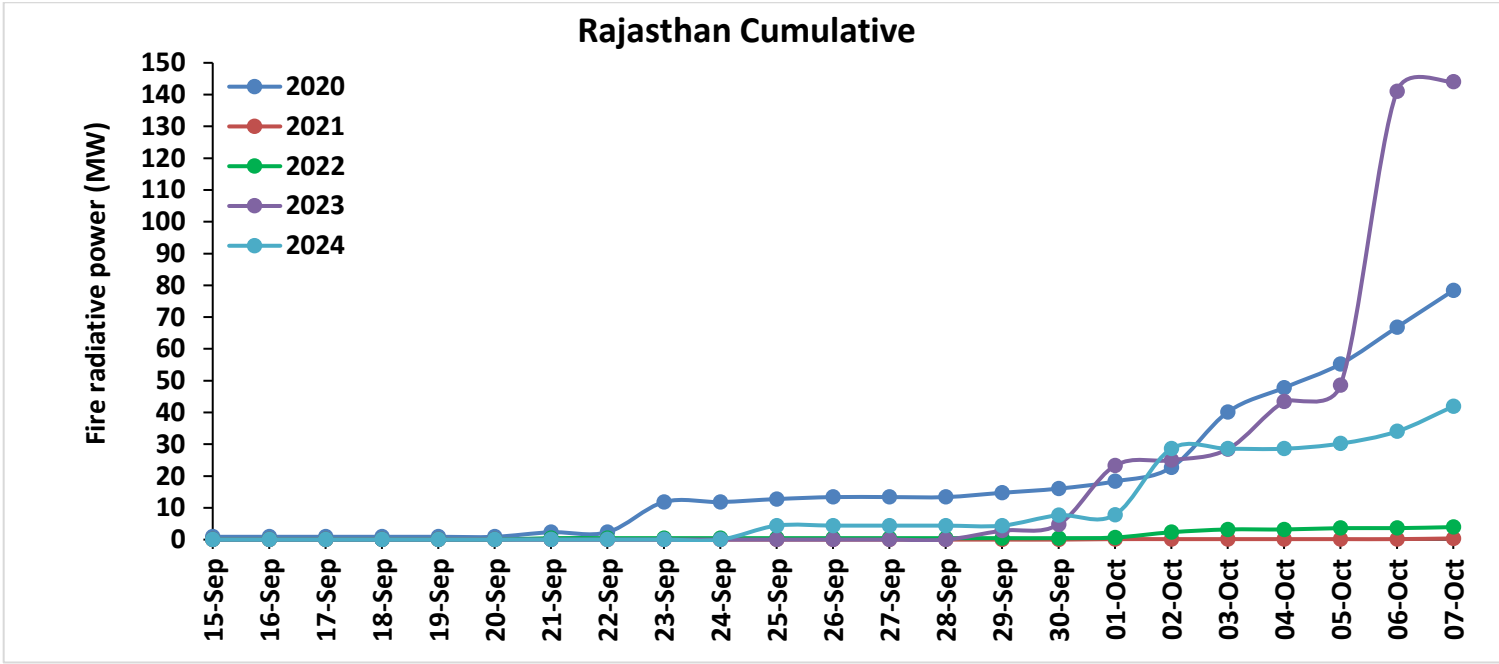

## Highlights for 07-Oct-2024

- The active fire events due to rice residue burning were monitored using satellite remote sensing, following the "Standard Protocol for Estimation of Crop Residue Burning Fire Events using Satellite Data".
- Satellites detected **64** residue burning events in the six study States on **07-Oct-2024**.
- The state wise events detected on **07-Oct-2024** were **18** in Punjab, **14** in Haryana, **11** in UP, **00** in Delhi, **04** in Rajasthan and **17** in MP.
- Total **489** burning events were detected in the six states between **15-Sept-2024** and **07-Oct-2024**, which are distributed as **214**, **164**, **51**, **00**, **16** and **44** in Punjab, Haryana, UP, Delhi, Rajasthan and MP, respectively.

### Madhya Pradesh

**Comparison of residue burning events in current year (2024) with previous years (2020, 2021, 2022 and 2023) for the study States**

**Comparison of residue burning fire power in current year (2024) with previous years (2020,2021,2022 and 2023) for the study States**