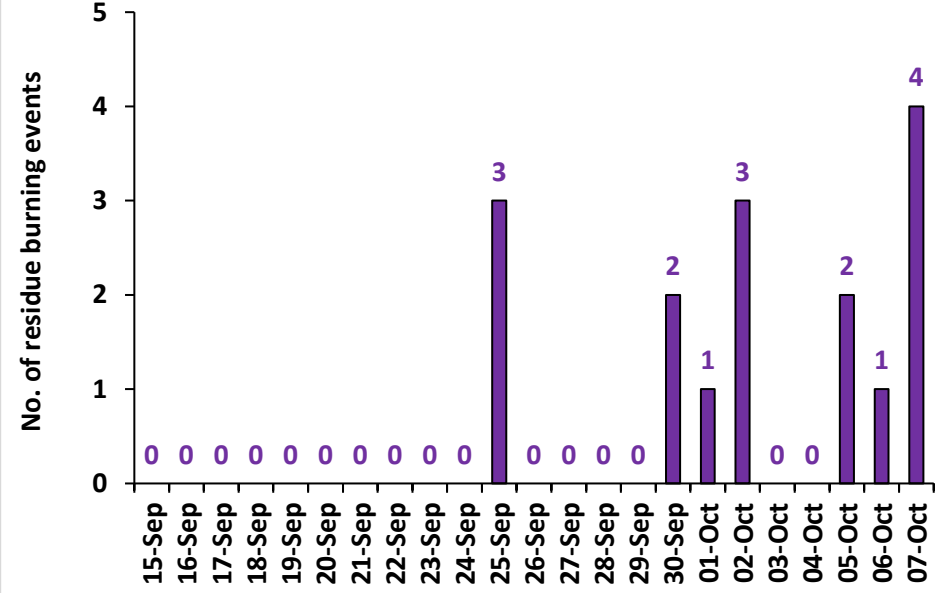

Uttar Pradesh

Rajasthan

Madhya Pradesh