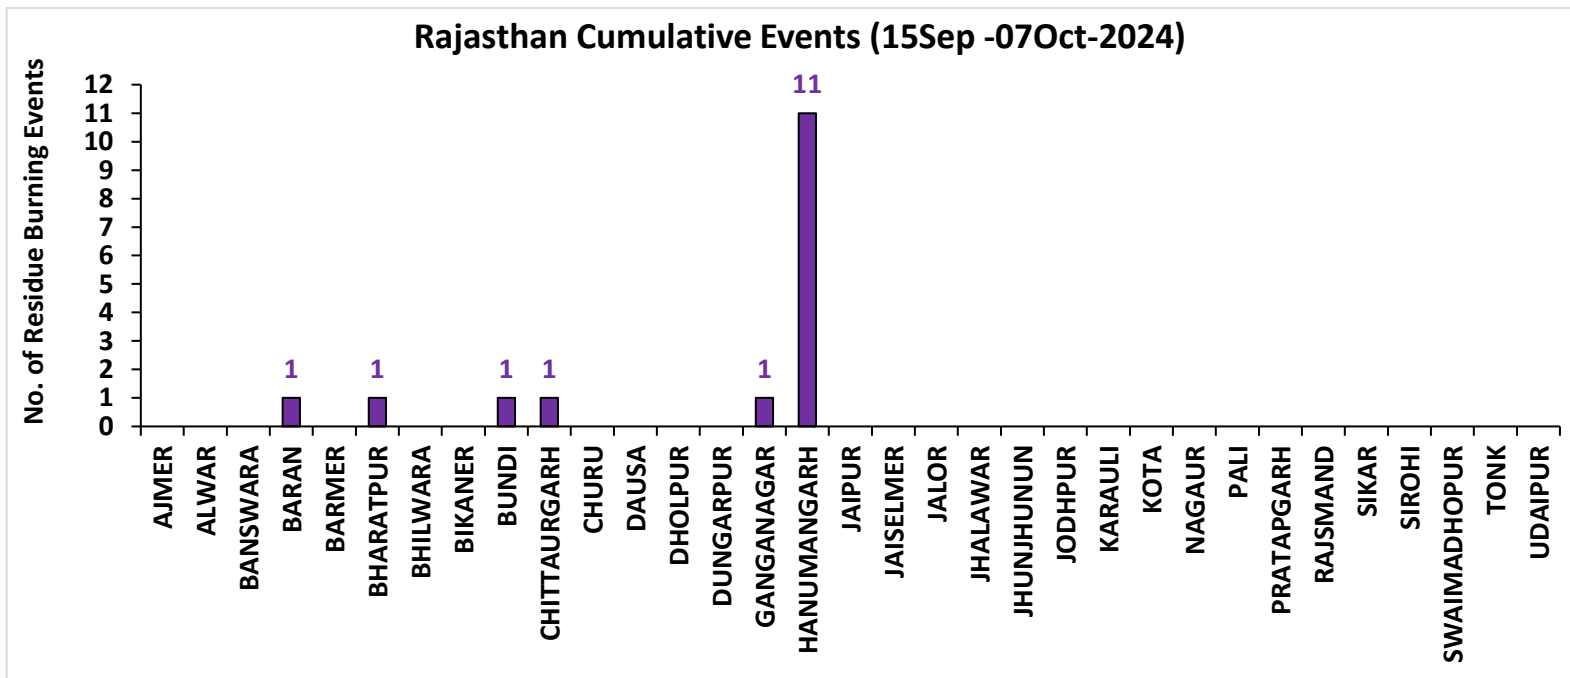

District-wise cumulative number of residues burning events in Rajasthan (15Sep-07Oct-2024)