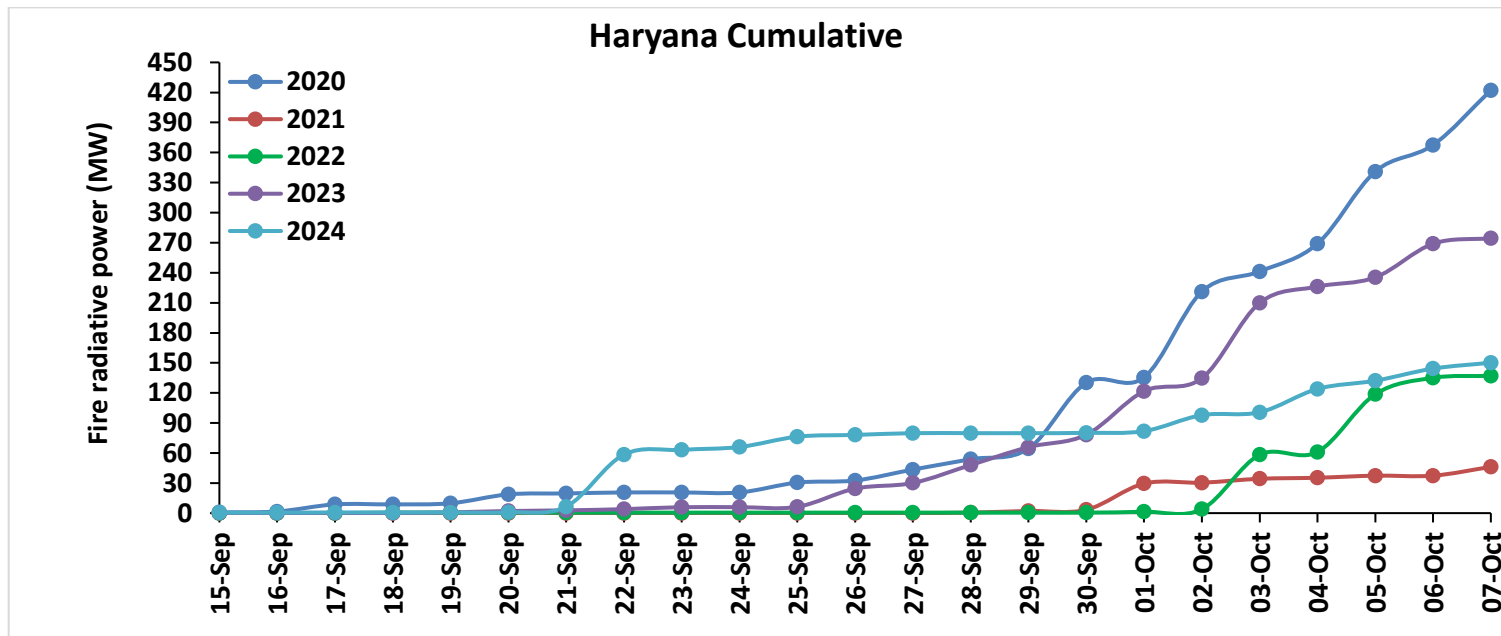

### Madhya Pradesh

**Comparison of residue burning events in current year (2024) with previous years (2020, 2021, 2022 and 2023) for the study States**

**Comparison of residue burning fire power in current year (2024) with previous years (2020,2021,2022 and 2023) for the study States**