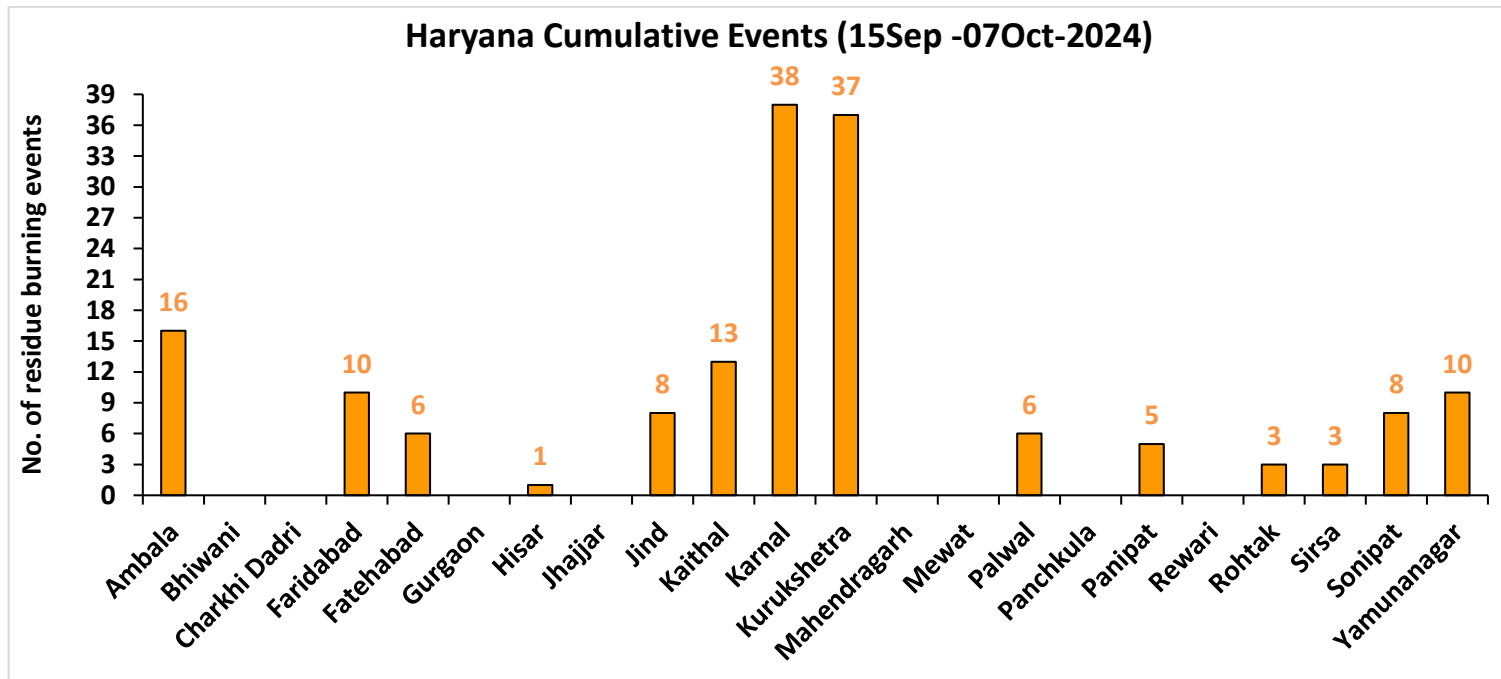

District-wise cumulative number of residues burning events in Haryana (15Sep-07Oct-2024)