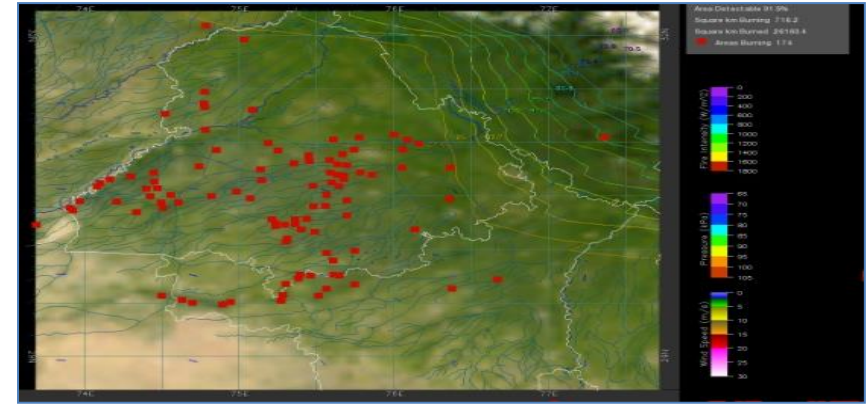

MONITORING PADDY RESIDUE BURNING IN INDIA USING SATELLITE REMOTE SENSING DURING 2024

Bulletin
No. 23

Events Date:
07-Oct-2024

Issued on:
07-Oct-2024

Consortium for Research on Agroecosystem Monitoring and Modeling from Space (CREAMS)
Laboratory,

Division of Agricultural Physics, ICAR – Indian Agricultural Research Institute, New Delhi – 110012

<https://creams.iari.res.in>