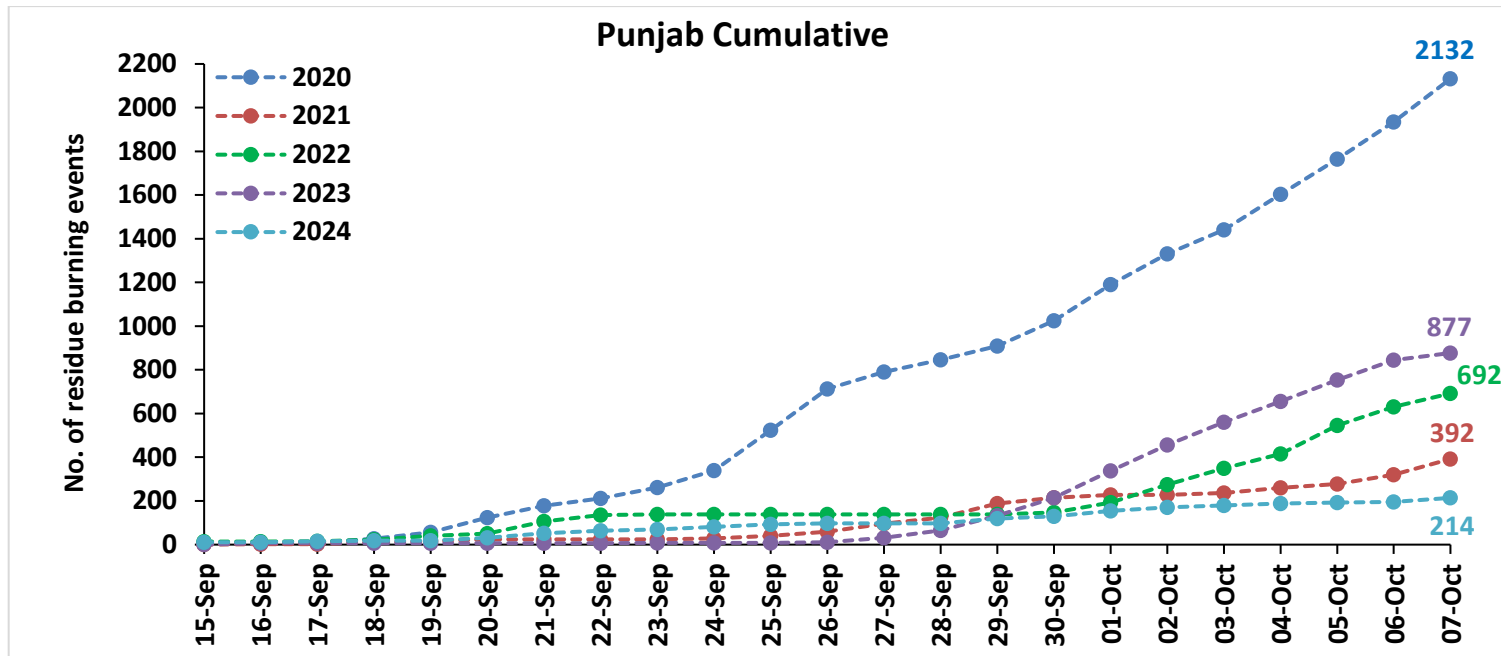

Comparison of residue burning events in current year (2024) with previous years (2020, 2021, 2022 and 2023) for the study States