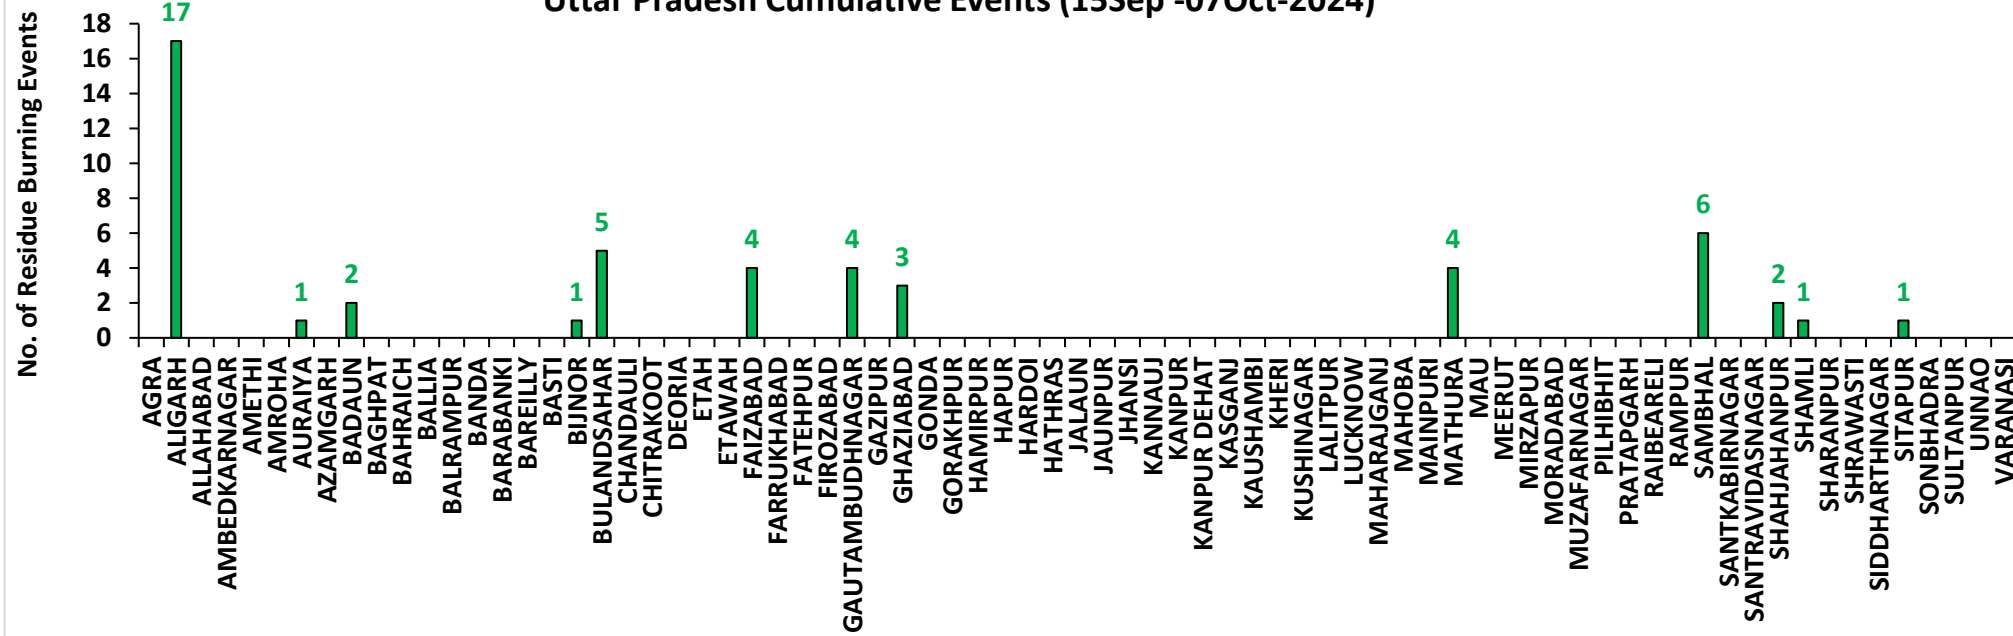

Uttar Pradesh Cumulative Events (15Sep -07Oct-2024)