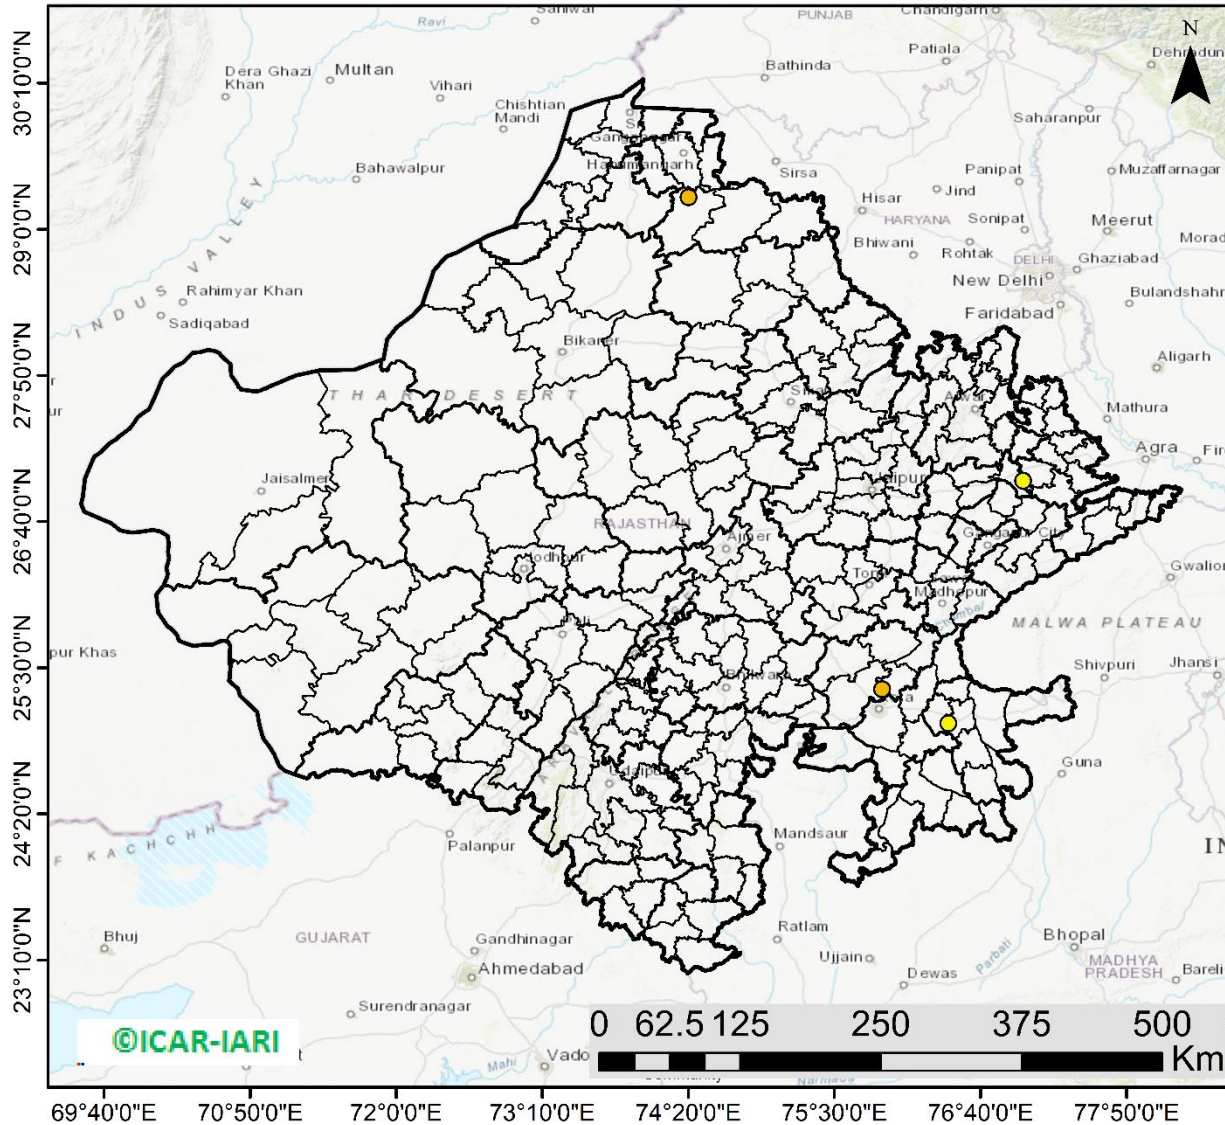

Rajasthan

RICE RESIDUE BURNING IN RAJASTHAN

04 burning events detected in Rajasthan on (07th Oct 2024)

Fire Intensity (W/m²)

- 0 - 5
- 6 - 10
- 11 - 15
- 16 - 20
- >20

<http://geoportal.icar.gov.in:8080/geoexplorer/composer/>