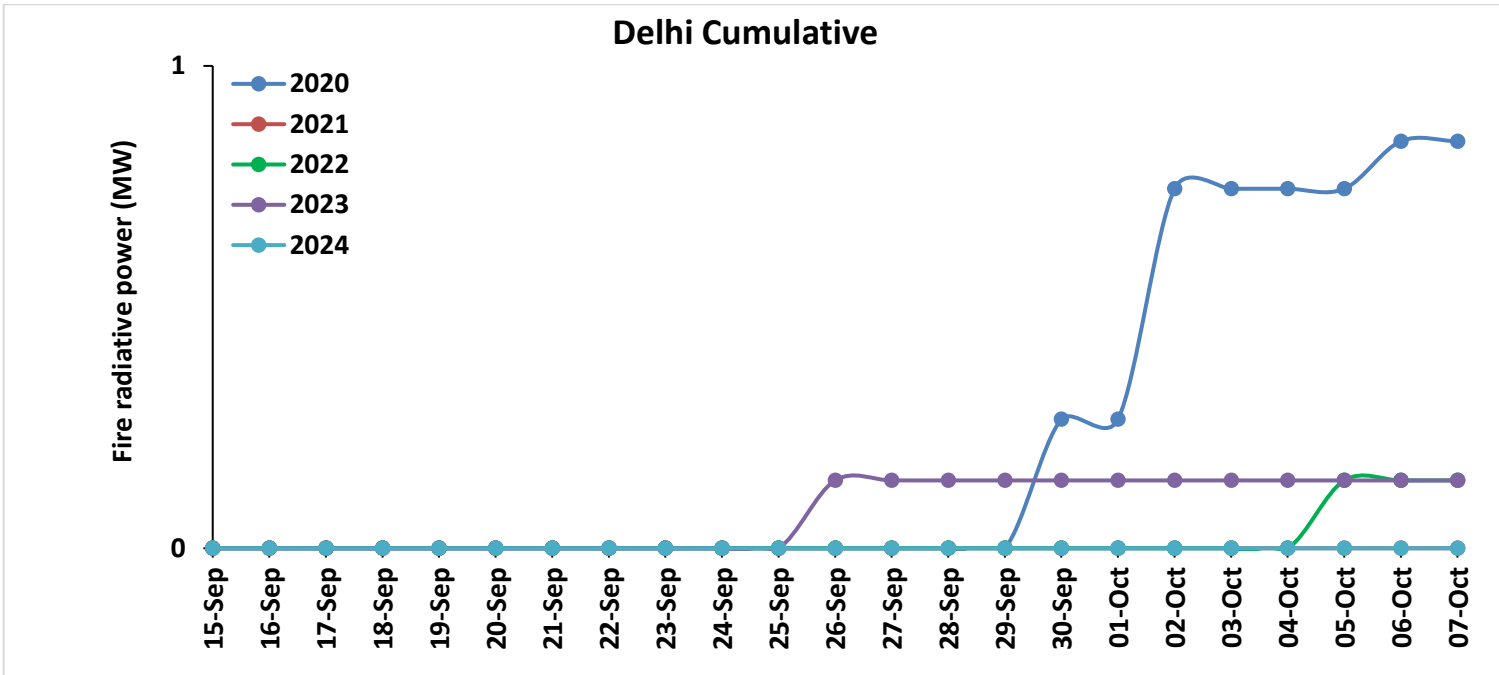

### Madhya Pradesh

**Comparison of residue burning events in current year (2024) with previous years (2020, 2021, 2022 and 2023) for the study States**

**Comparison of residue burning fire power in current year (2024) with previous years (2020,2021,2022 and 2023) for the study States**