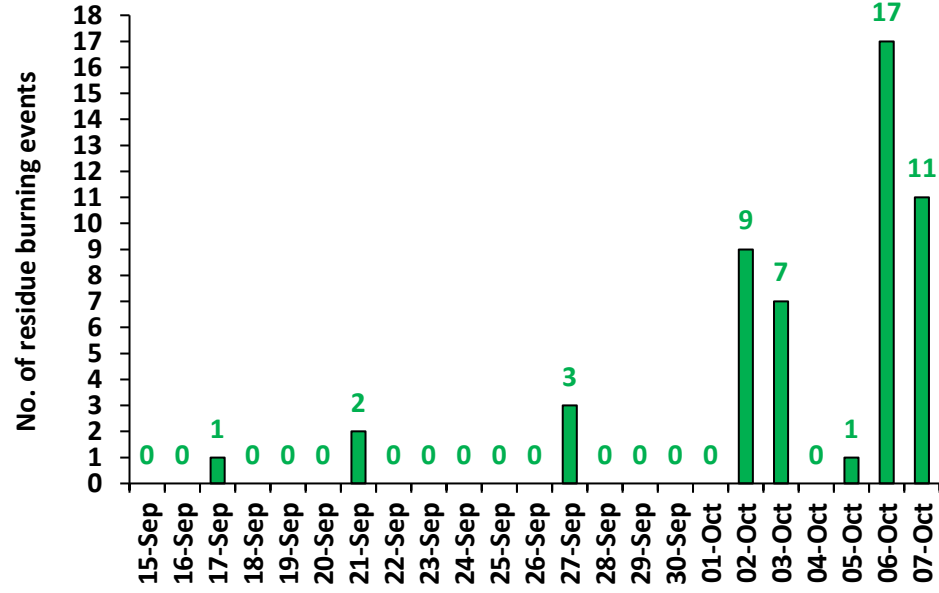

Uttar Pradesh