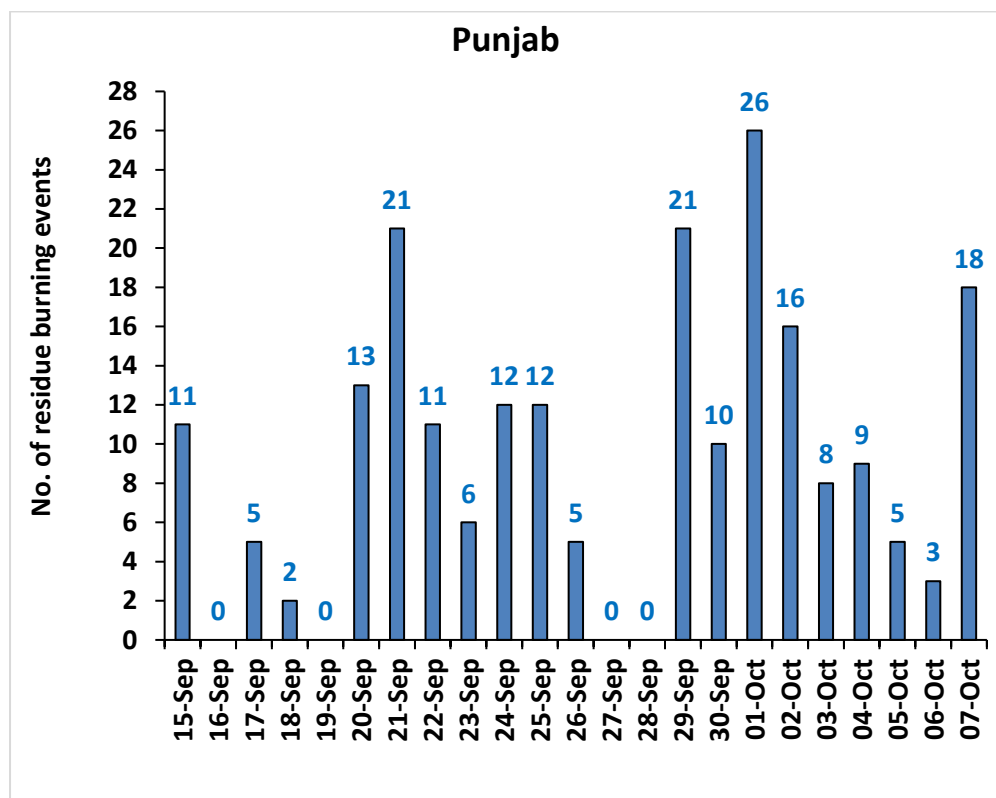

Highlights for 07-Oct-2024

- The active fire events due to rice residue burning were monitored using satellite remote sensing, following the "Standard Protocol for Estimation of Crop Residue Burning Fire Events using Satellite Data".
- Satellites detected **64** residue burning events in the six study States on **07-Oct-2024**.
- The state wise events detected on **07-Oct-2024** were **18** in Punjab, **14** in Haryana, **11** in UP, **00** in Delhi, **04** in Rajasthan and **17** in MP.
- Total **489** burning events were detected in the six states between **15-Sept-2024** and **07-Oct-2024**, which are distributed as **214**, **164**, **51**, **00**, **16** and **44** in Punjab, Haryana, UP, Delhi, Rajasthan and MP, respectively.

Temporal distribution of rice residue burning events for the study States in 2024