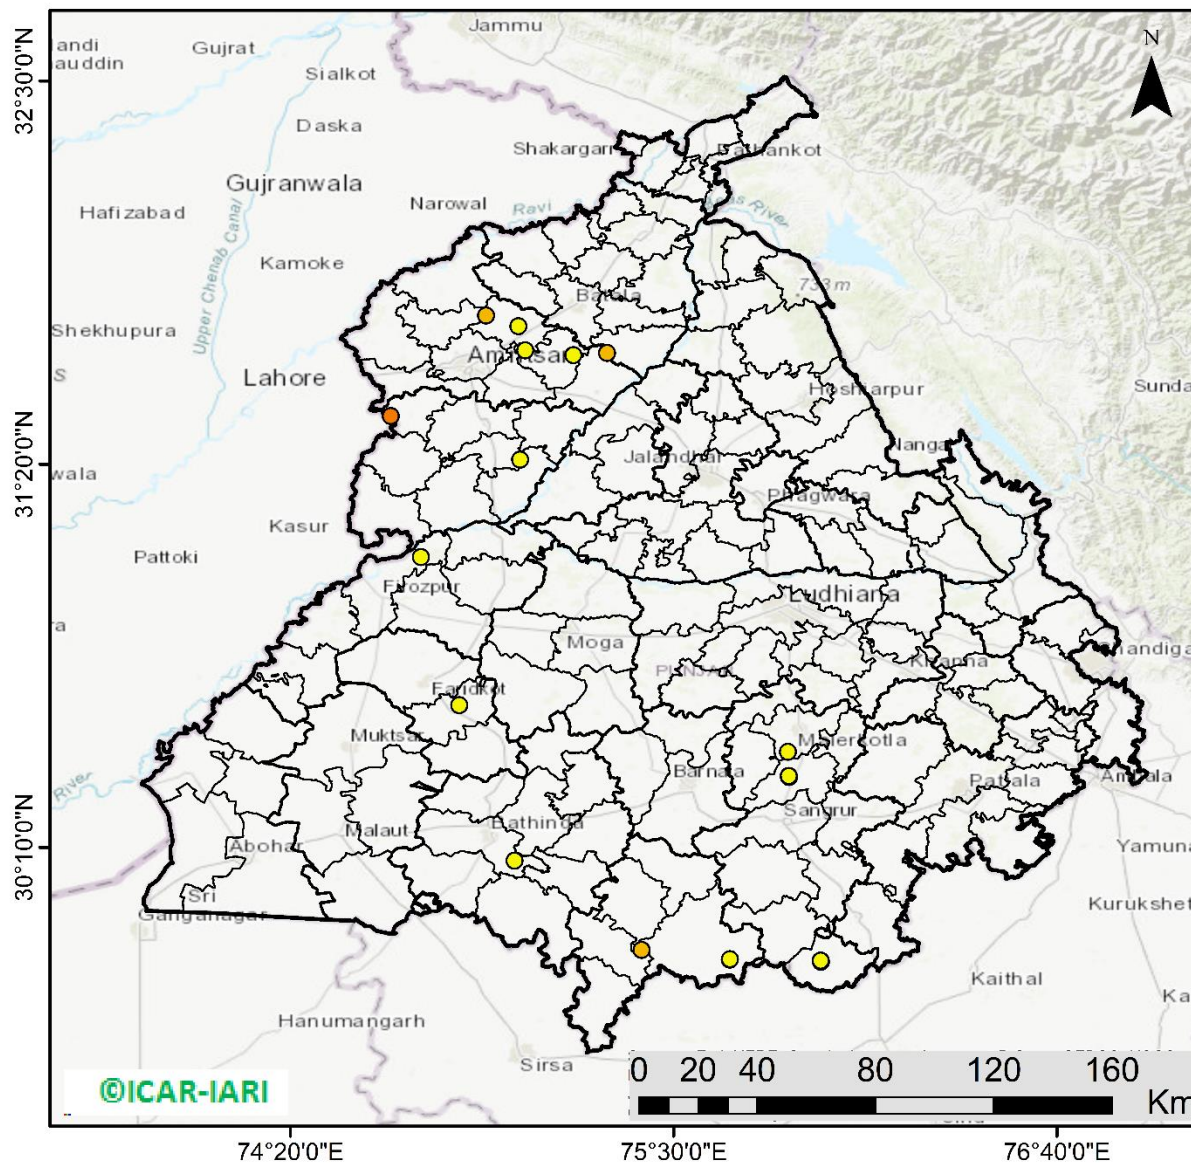

## Highlights for 07-Oct-2024

- The active fire events due to rice residue burning were monitored using satellite remote sensing, following the "Standard Protocol for Estimation of Crop Residue Burning Fire Events using Satellite Data".
- Satellites detected **64** residue burning events in the six study States on **07-Oct-2024**.
- The state wise events detected on **07-Oct-2024** were **18** in Punjab, **14** in Haryana, **11** in UP, **00** in Delhi, **04** in Rajasthan and **17** in MP.
- Total **489** burning events were detected in the six states between **15-Sept-2024** and **07-Oct-2024**, which are distributed as **214**, **164**, **51**, **00**, **16** and **44** in Punjab, Haryana, UP, Delhi, Rajasthan and MP, respectively.

### Rajasthan

### Madhya Pradesh

**Comparison of residue burning events in current year (2024) with previous years (2020, 2021, 2022 and 2023) for the study States**

**Comparison of residue burning fire power in current year (2024) with previous years (2020,2021,2022 and 2023) for the study States**

## RICE RESIDUE BURNING IN PUNJAB

**18** burning events detected in Punjab during (07th Oct 2024)