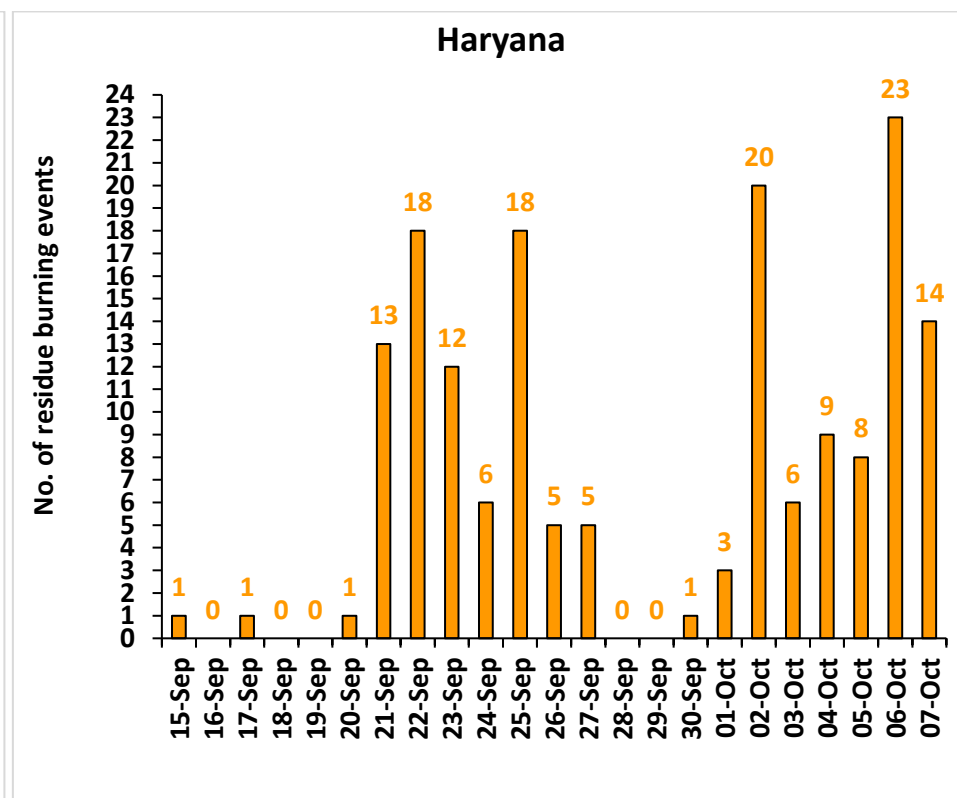

Highlights for 07-Oct-2024

- The active fire events due to rice residue burning were monitored using satellite remote sensing, following the "Standard Protocol for Estimation of Crop Residue Burning Fire Events using Satellite Data".
- Satellites detected **64** residue burning events in the six study States on **07-Oct-2024**.
- The state wise events detected on **07-Oct-2024** were **18** in Punjab, **14** in Haryana, **11** in UP, **00** in Delhi, **04** in Rajasthan and **17** in MP.
- Total **489** burning events were detected in the six states between **15-Sept-2024** and **07-Oct-2024**, which are distributed as **214**, **164**, **51**, **00**, **16** and **44** in Punjab, Haryana, UP, Delhi, Rajasthan and MP, respectively.

Temporal distribution of rice residue burning events for the study States in 2024