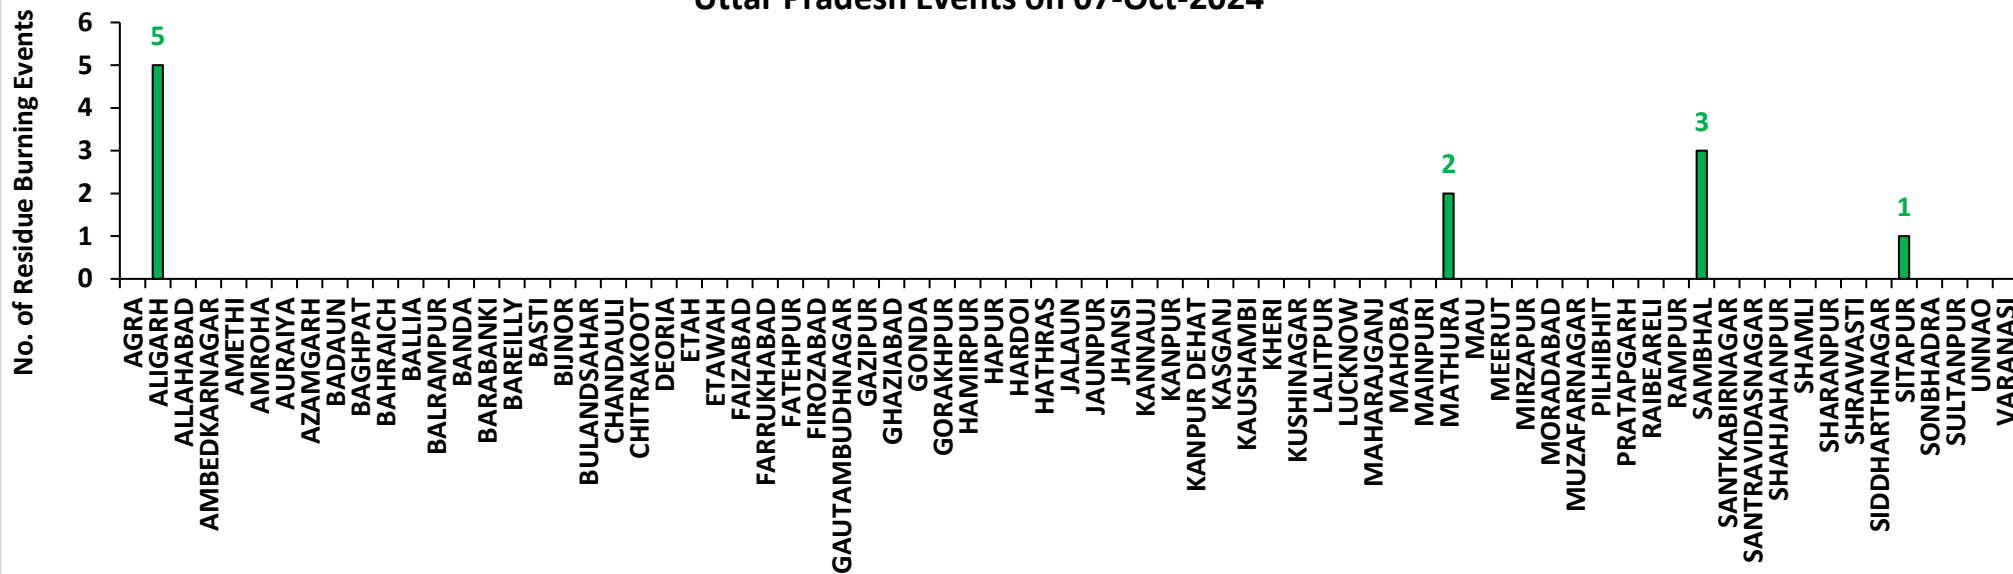

District-wise cumulative number of residues burning events in Uttar Pradesh (15Sep-07Oct-2024)

Uttar Pradesh Events on 07-Oct-2024