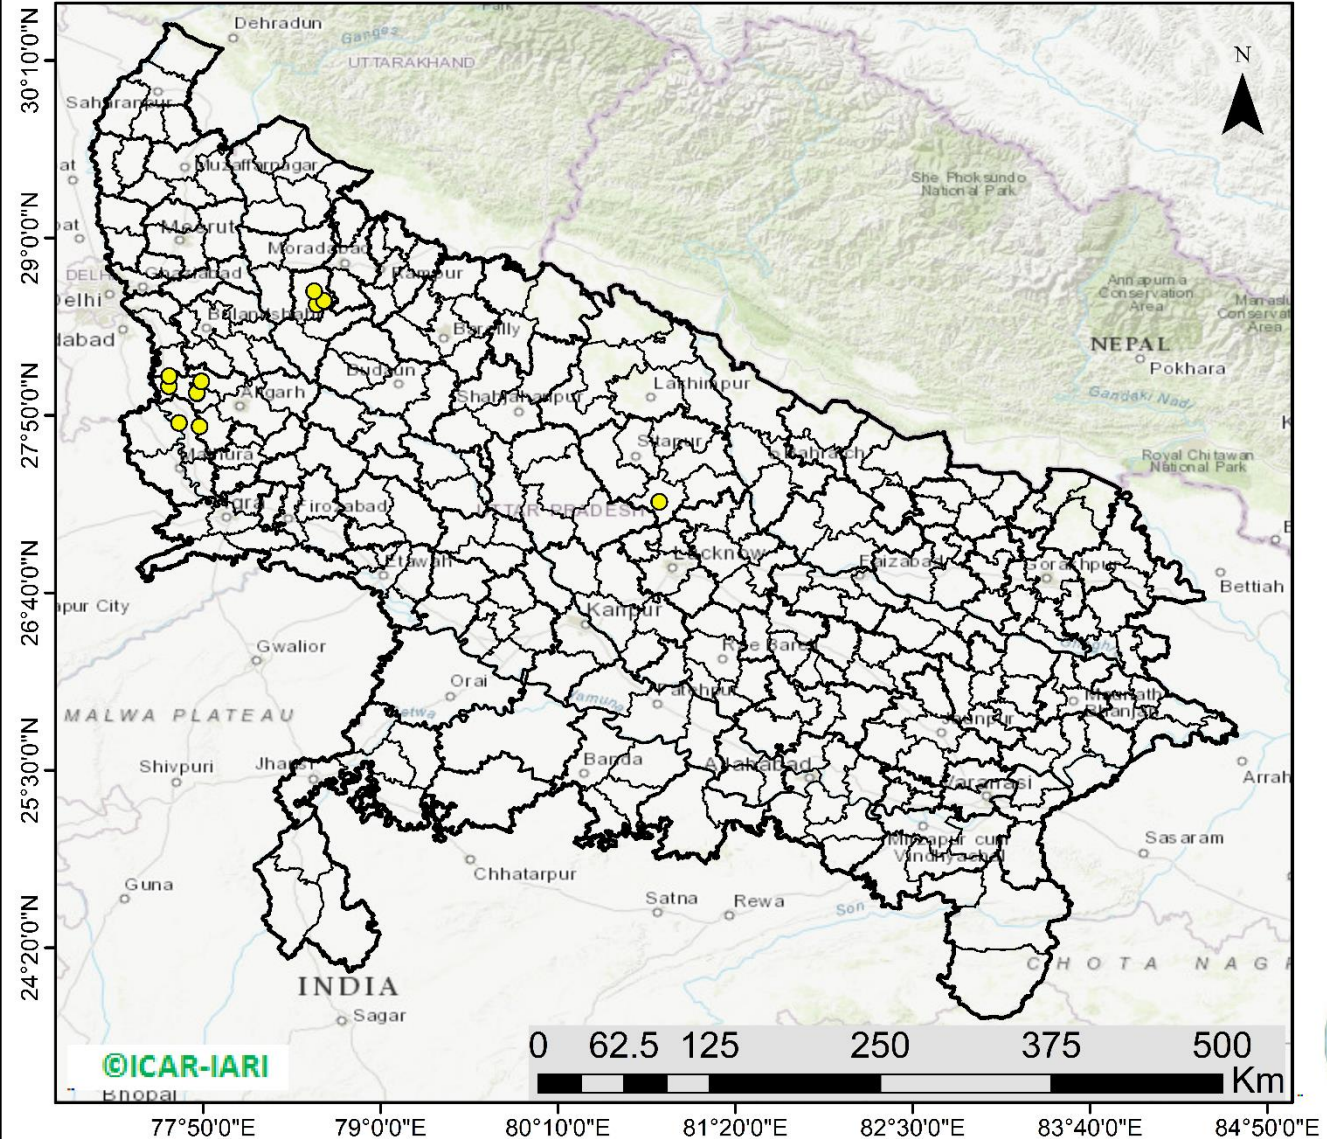

Uttar Pradesh

RICE RESIDUE BURNING IN UTTAR PRADESH

11 burning events detected in Uttar Pradesh on (07th Oct 2024)

Fire Intensity (W/m2)

- 0 - 5
- 6 - 10
- 11 - 15
- 16 - 20
- >20