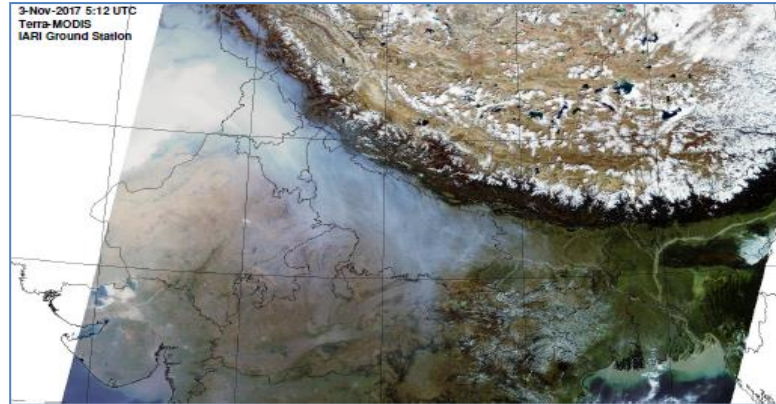

MONITORING PADDY RESIDUE BURNING IN INDIA USING SATELLITE REMOTE SENSING DURING 2024

Bulletin
No. 23

Events Date:
07-Oct-2024

Issued on:
07-Oct-2024

Consortium for Research on Agroecosystem Monitoring and Modeling from Space (CREAMS)
Laboratory,

Division of Agricultural Physics, ICAR – Indian Agricultural Research Institute, New Delhi – 110012

<https://creams.iari.res.in>