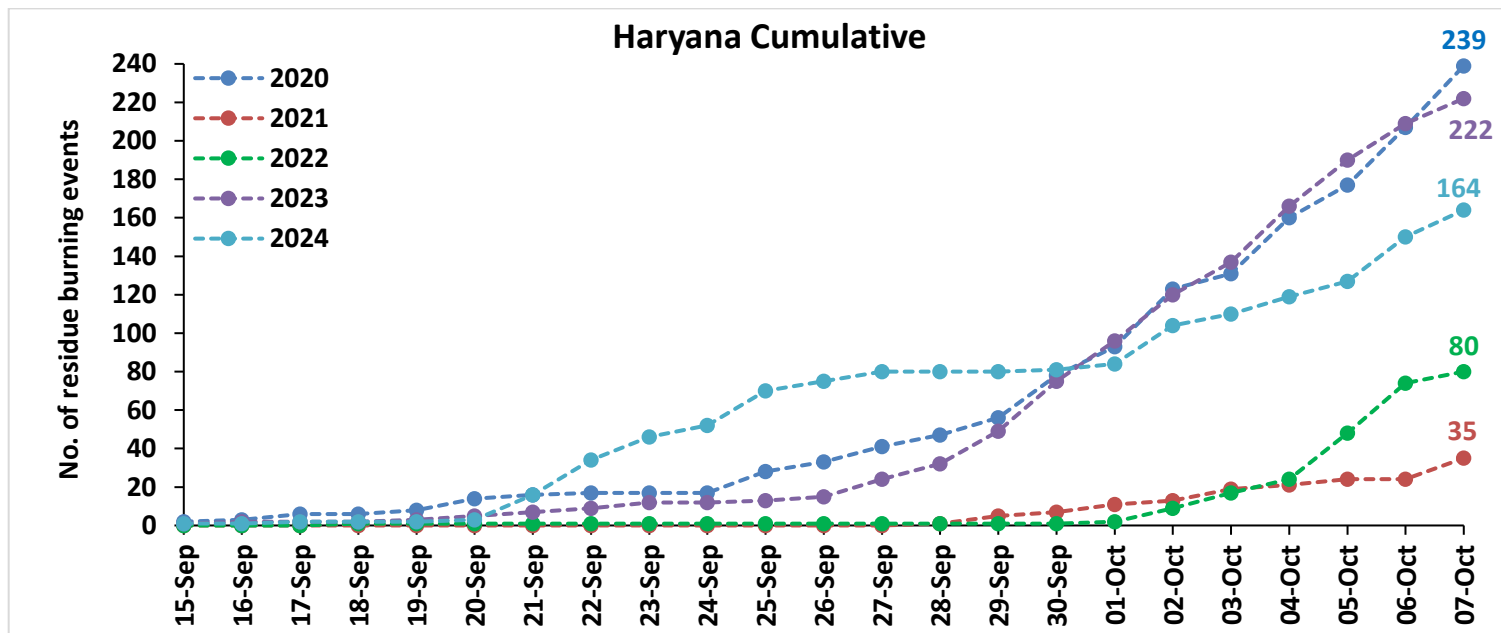

Comparison of residue burning events in current year (2024) with previous years (2020, 2021, 2022 and 2023) for the study States