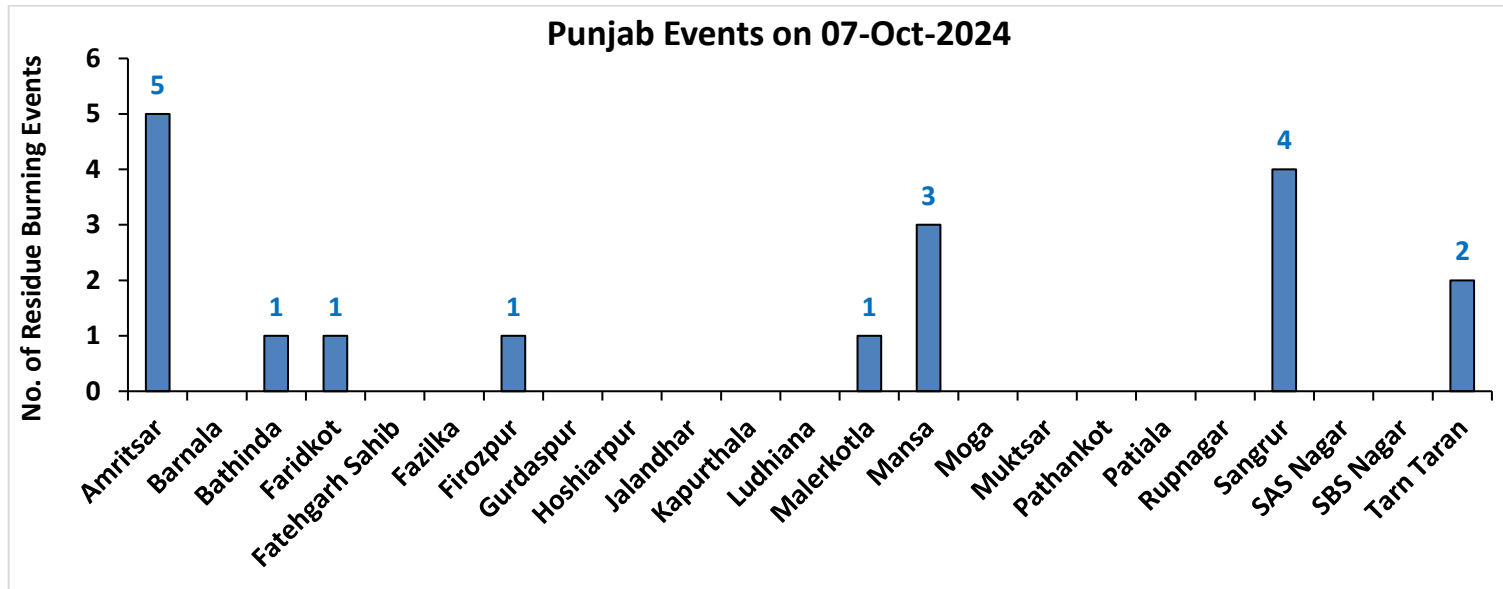

District-wise cumulative number of residues burning events in Punjab (15Sep-07Oct-2024)