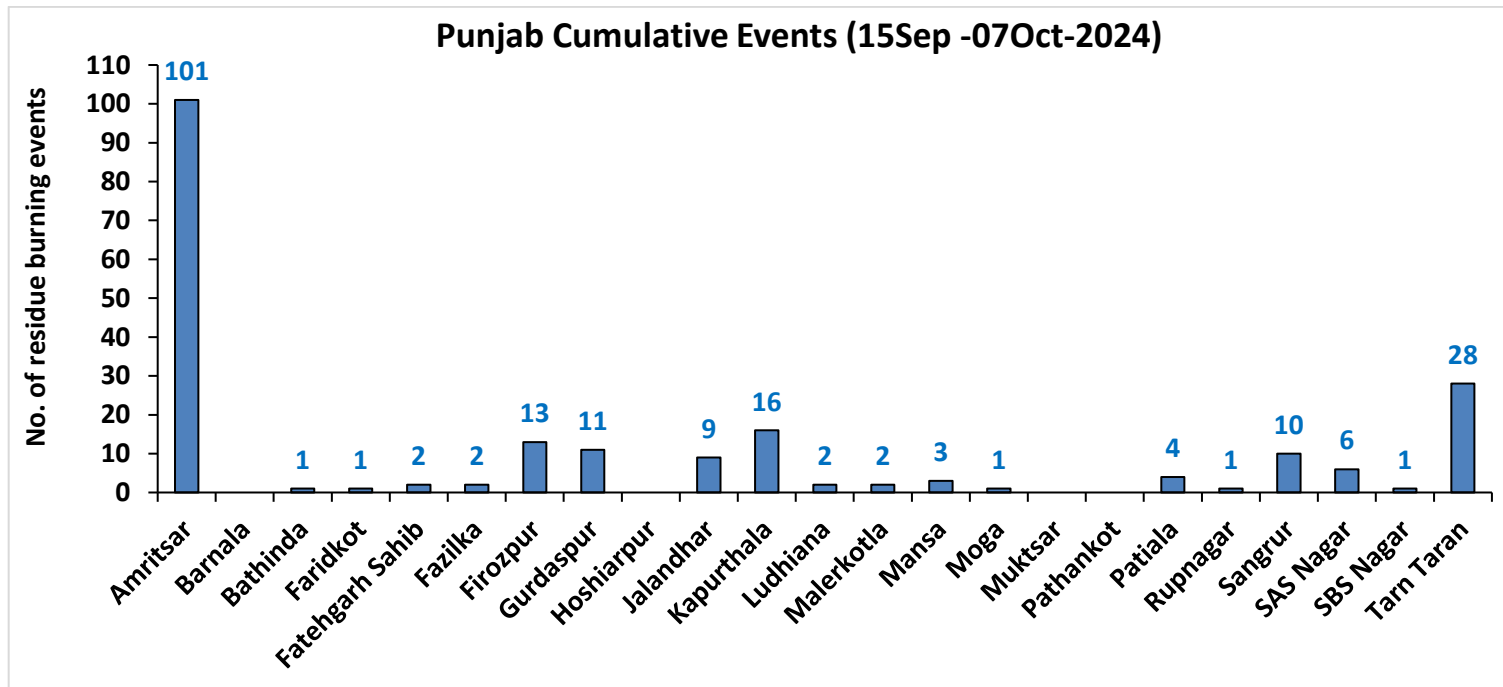

District-wise cumulative number of residues burning events in Punjab (15Sep-07Oct-2024)