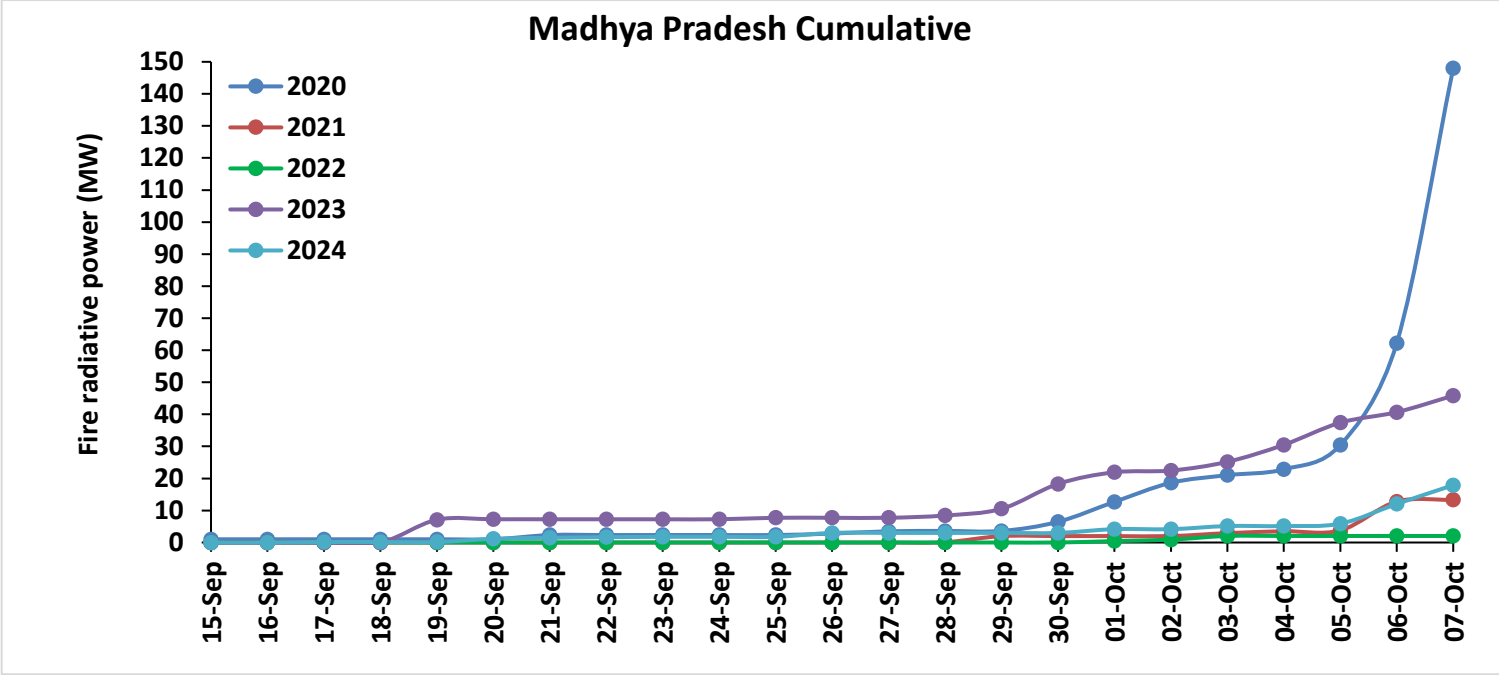

## Highlights for 07-Oct-2024

- The active fire events due to rice residue burning were monitored using satellite remote sensing, following the "Standard Protocol for Estimation of Crop Residue Burning Fire Events using Satellite Data".
- Satellites detected **64** residue burning events in the six study States on **07-Oct-2024**.
- The state wise events detected on **07-Oct-2024** were **18** in Punjab, **14** in Haryana, **11** in UP, **00** in Delhi, **04** in Rajasthan and **17** in MP.
- Total **489** burning events were detected in the six states between **15-Sept-2024** and **07-Oct-2024**, which are distributed as **214**, **164**, **51**, **00**, **16** and **44** in Punjab, Haryana, UP, Delhi, Rajasthan and MP, respectively.

### Madhya Pradesh

**Comparison of residue burning events in current year (2024) with previous years (2020, 2021, 2022 and 2023) for the study States**

**Comparison of residue burning fire power in current year (2024) with previous years (2020,2021,2022 and 2023) for the study States**

# Punjab