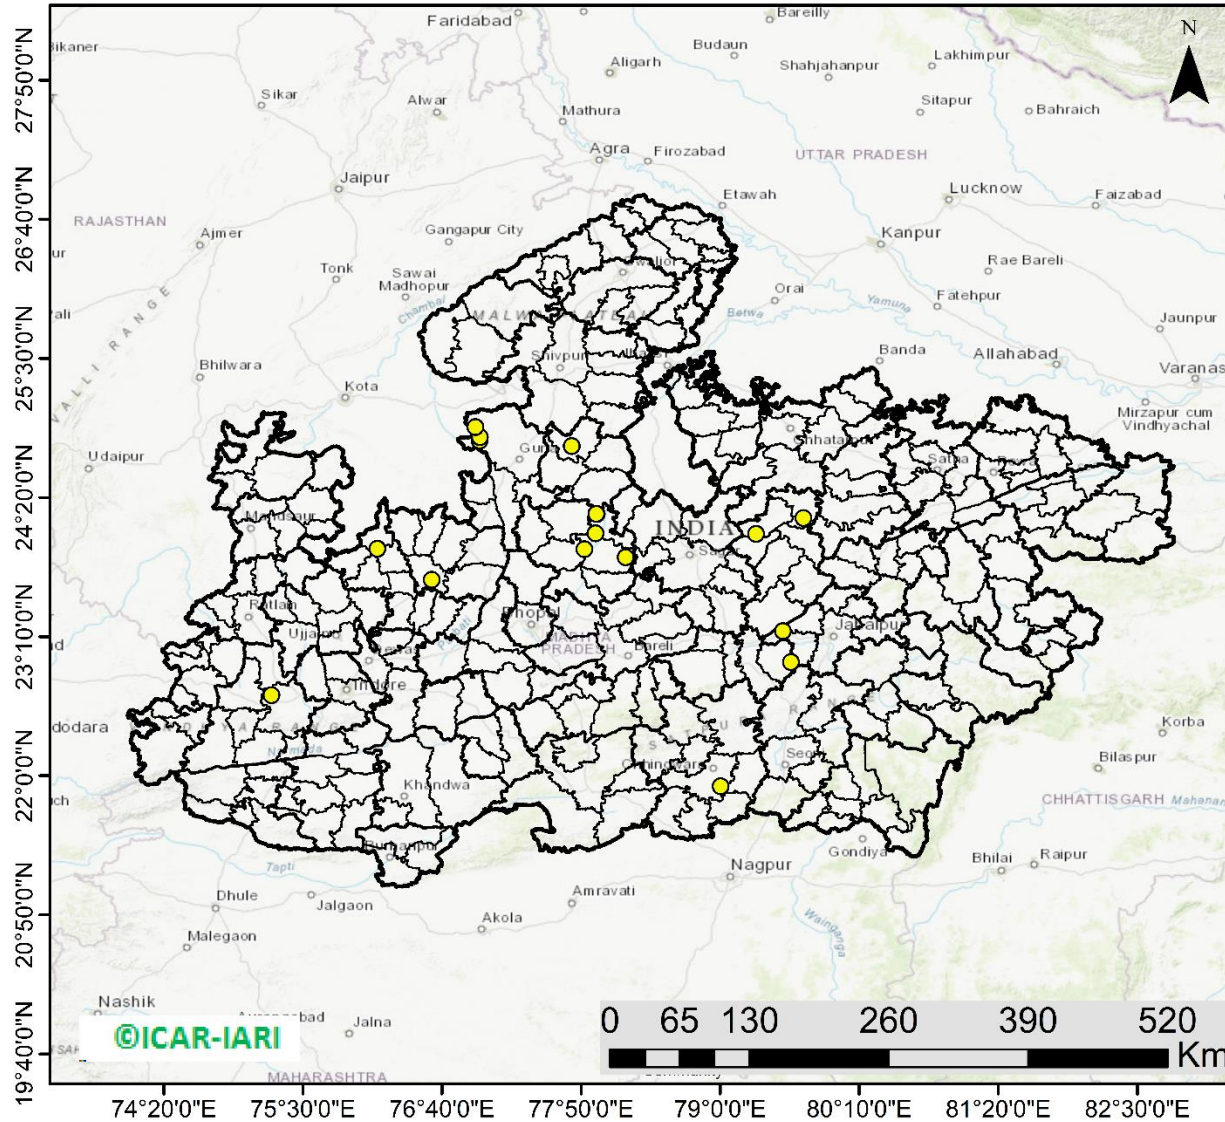

Madhya Pradesh

RICE RESIDUE BURNING IN MADHYA PRADESH

17 burning events detected in MP on (07th Oct 2024)

Fire Intensity (W/m²)

- 0 - 5
- 6 - 10
- 11 - 15
- 16 - 20
- >20