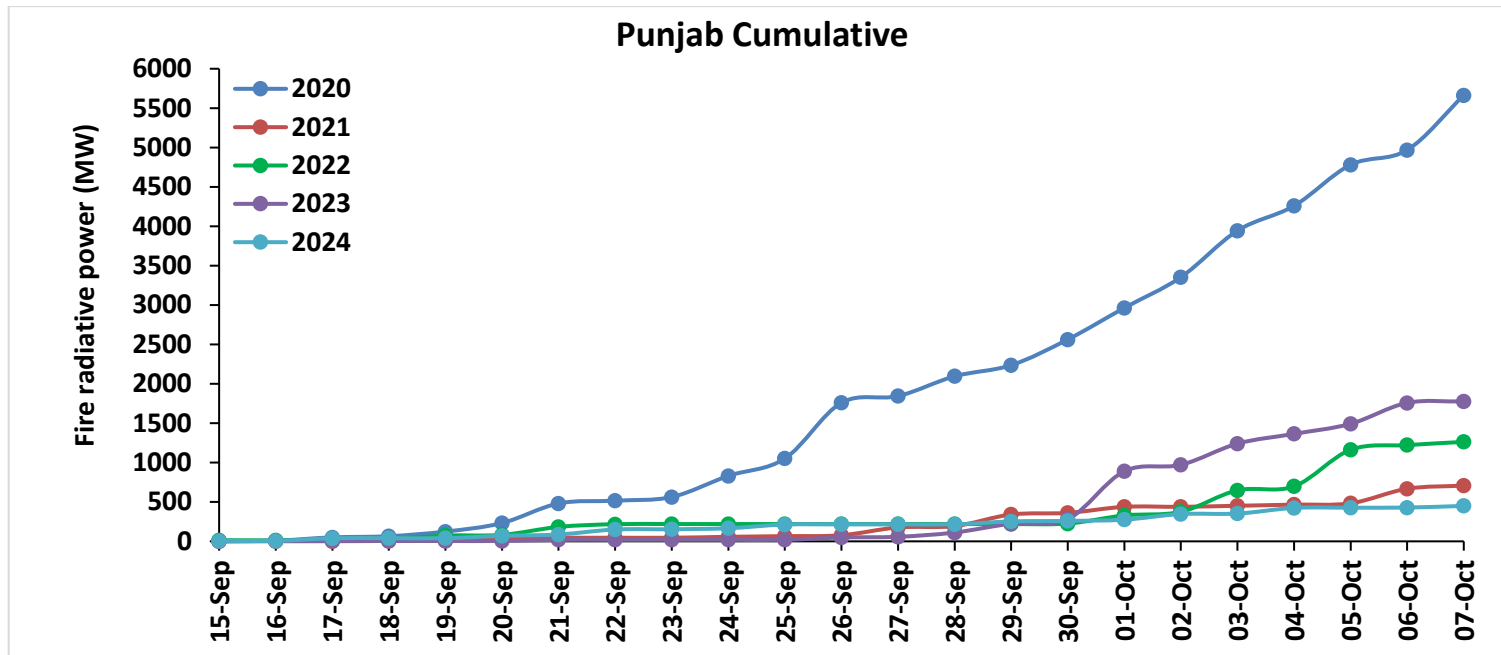

### Madhya Pradesh

**Comparison of residue burning events in current year (2024) with previous years (2020, 2021, 2022 and 2023) for the study States**

**Comparison of residue burning fire power in current year (2024) with previous years (2020,2021,2022 and 2023) for the study States**