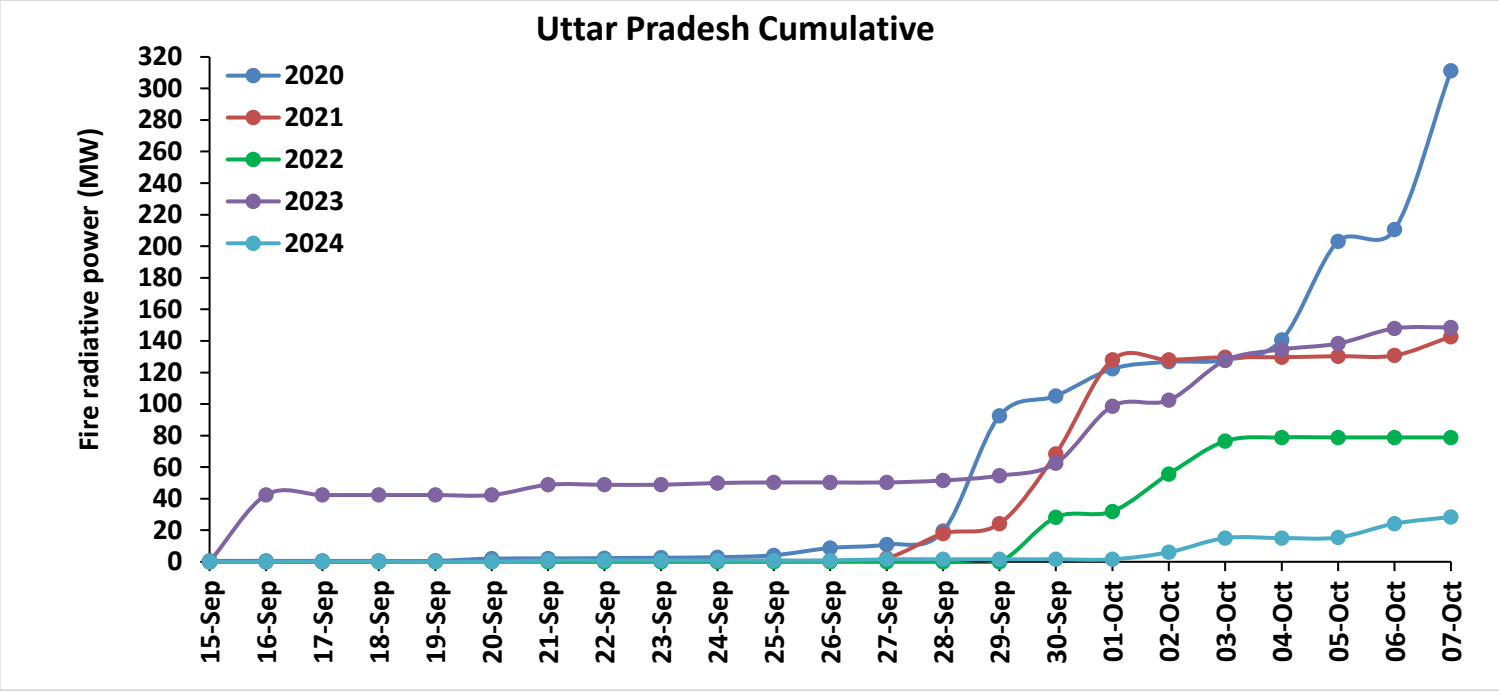

## Highlights for 07-Oct-2024

- The active fire events due to rice residue burning were monitored using satellite remote sensing, following the "Standard Protocol for Estimation of Crop Residue Burning Fire Events using Satellite Data".
- Satellites detected **64** residue burning events in the six study States on **07-Oct-2024**.
- The state wise events detected on **07-Oct-2024** were **18** in Punjab, **14** in Haryana, **11** in UP, **00** in Delhi, **04** in Rajasthan and **17** in MP.
- Total **489** burning events were detected in the six states between **15-Sept-2024** and **07-Oct-2024**, which are distributed as **214**, **164**, **51**, **00**, **16** and **44** in Punjab, Haryana, UP, Delhi, Rajasthan and MP, respectively.

### Madhya Pradesh

**Comparison of residue burning events in current year (2024) with previous years (2020, 2021, 2022 and 2023) for the study States**

**Comparison of residue burning fire power in current year (2024) with previous years (2020,2021,2022 and 2023) for the study States**