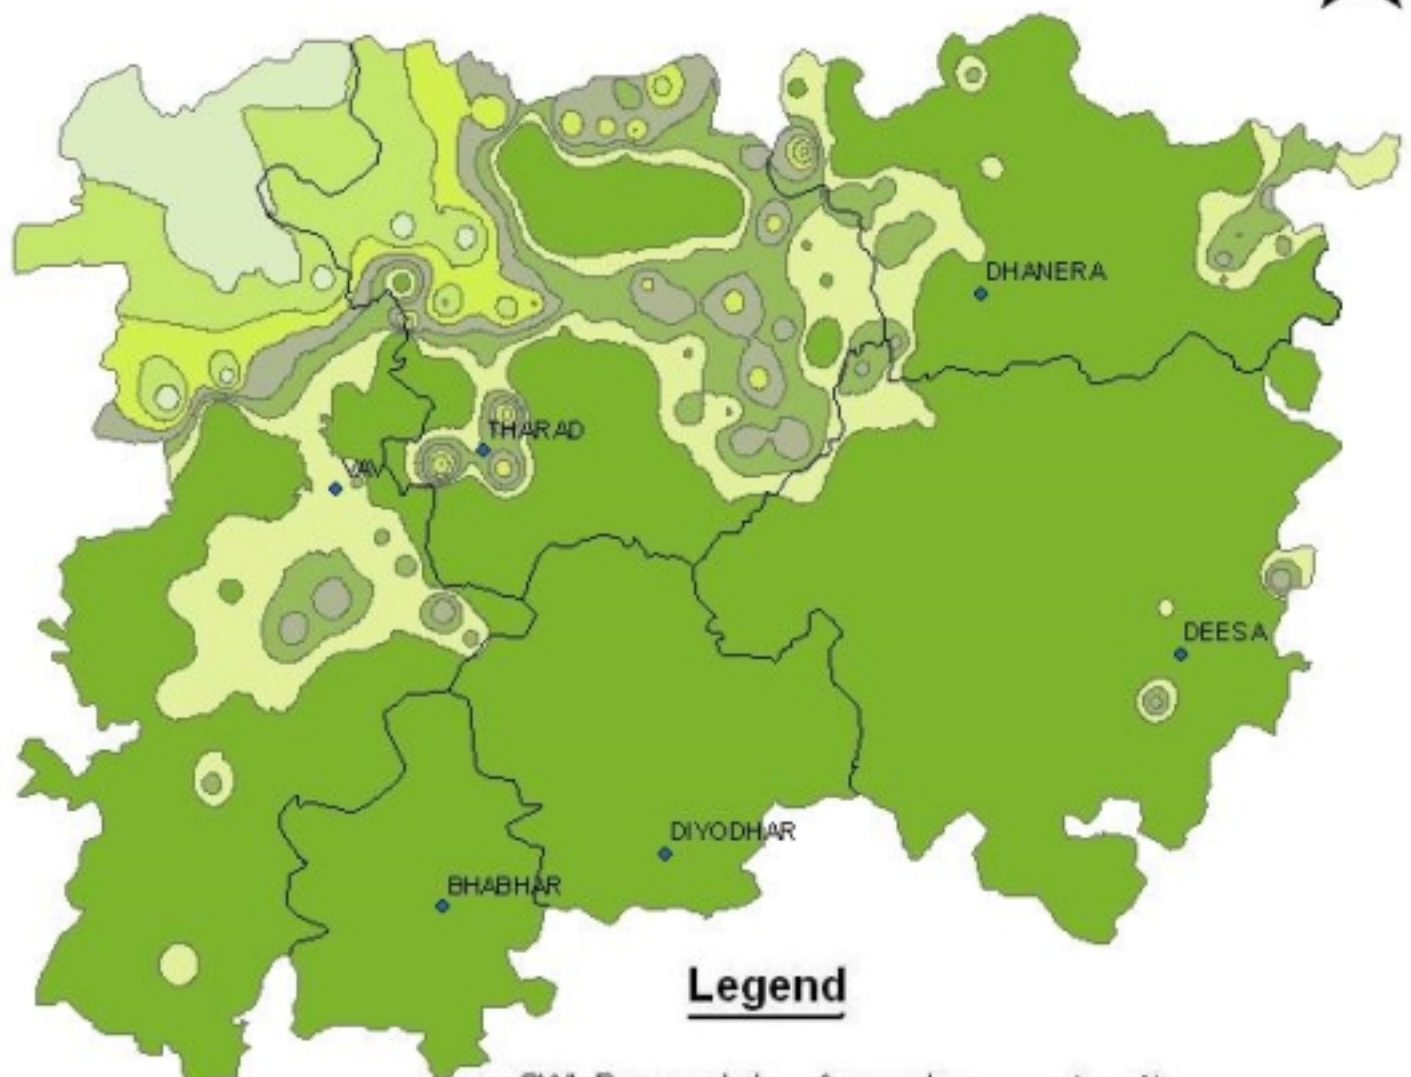

# Depth to Water - Banaskanth District (Dhanera-Deesa-Tharad-Vav-Bhbhar-Diyodhar) (2011-2013)

0 5 10 20 30 40 Kilometers

## Legend

	SWL Range m bgl	Area sq.km.	Area %
	<10	224.13	3.51
	10-20	333.39	5.23
	20-30	180.48	2.82
	30-40	251.04	3.93
	40-50	461.15	7.24
	50-60	695.35	10.92
	>60	4221.78	66.35