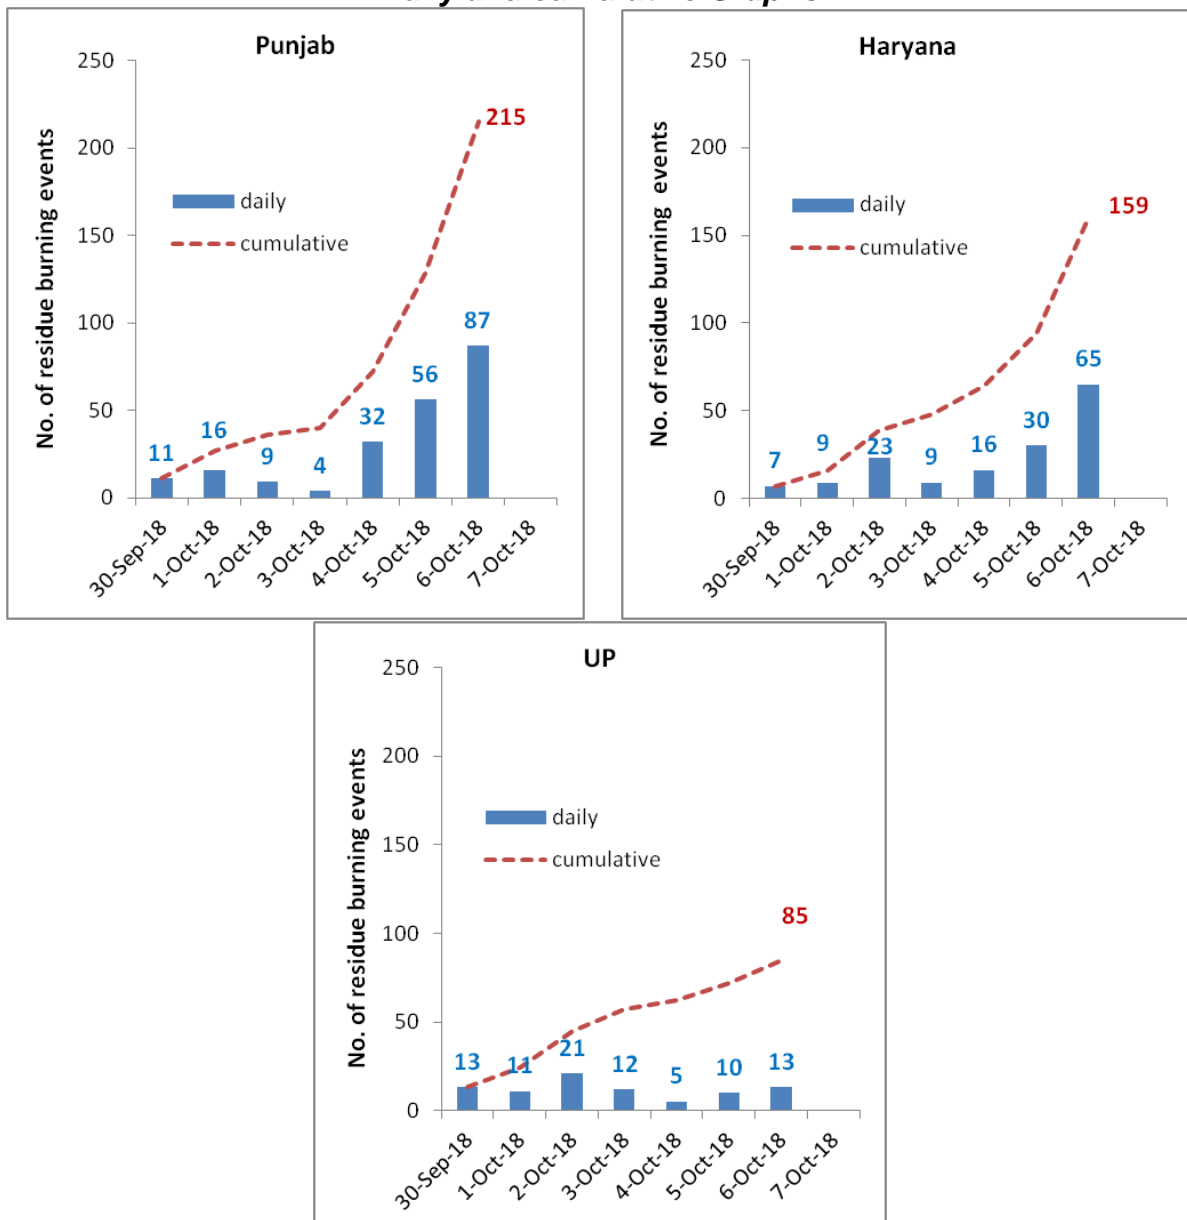

MONITORING PADDY RESIDUE BURNING IN NORTH INDIA USING SATELLITE REMOTE SENSING DURING 2018

Summary report issued on 06-Oct-2018
(Period: 30-Sep-2018 to 06-Oct-2018)

State wise and date wise number of residue burning events detected

Date	Punjab	Haryana	UP	Total
30-Sep-18	11	7	13	31
01-Oct-18	16	9	11	36
02-Oct-18	9	23	21	53
03-Oct-18	4	9	12	25
04-Oct-18	32	16	5	53
05-Oct-18	56	30	10	96
06-Oct-18	87	65	13	165
Total	215	159	85	459

Daily and cumulative Graphs

Map

**Monitoring Residue Burning in
Punjab, Haryana & UP using
Satellite Remote Sensing**