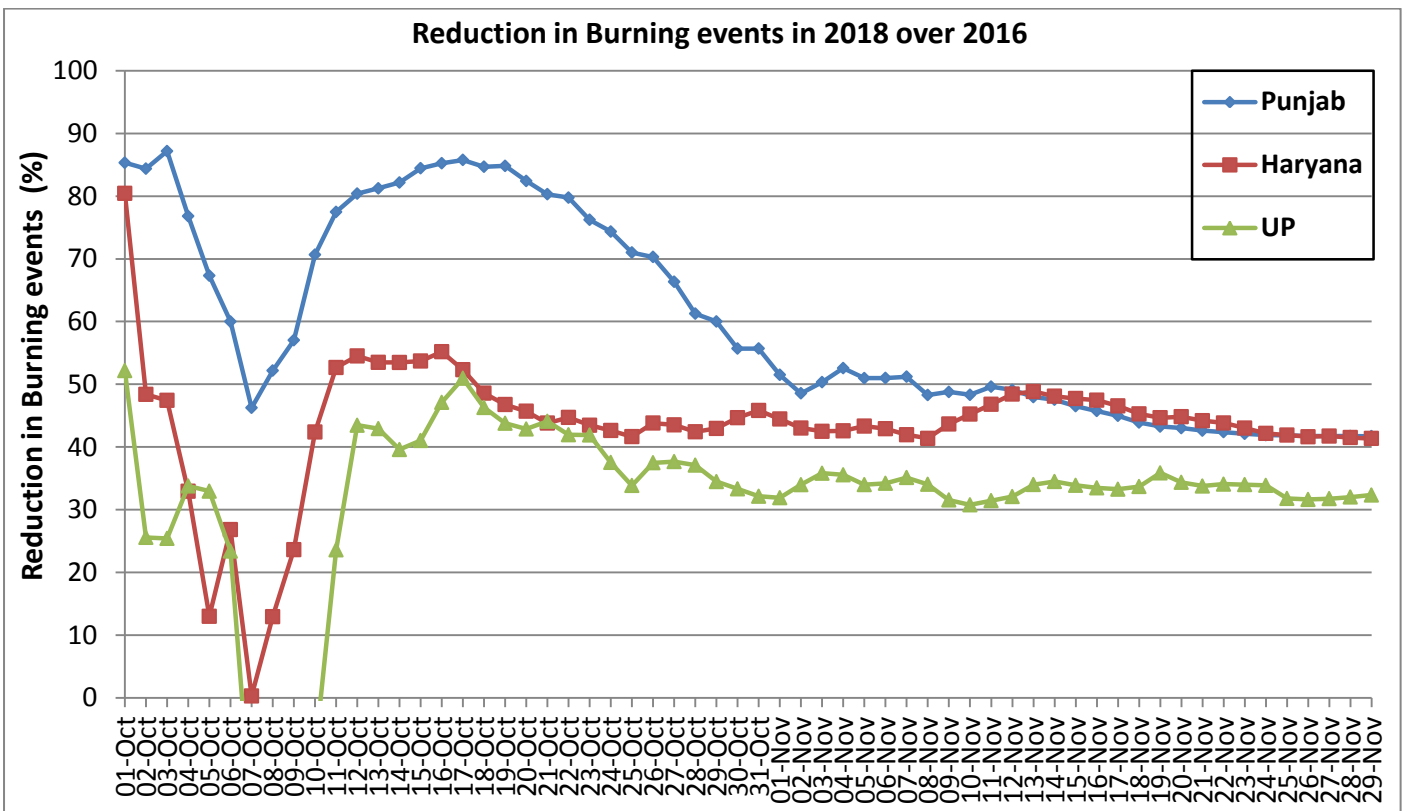

Percent Reduction in Burning events in 2018 over 2017 and 2016 (Daily Cumulative)