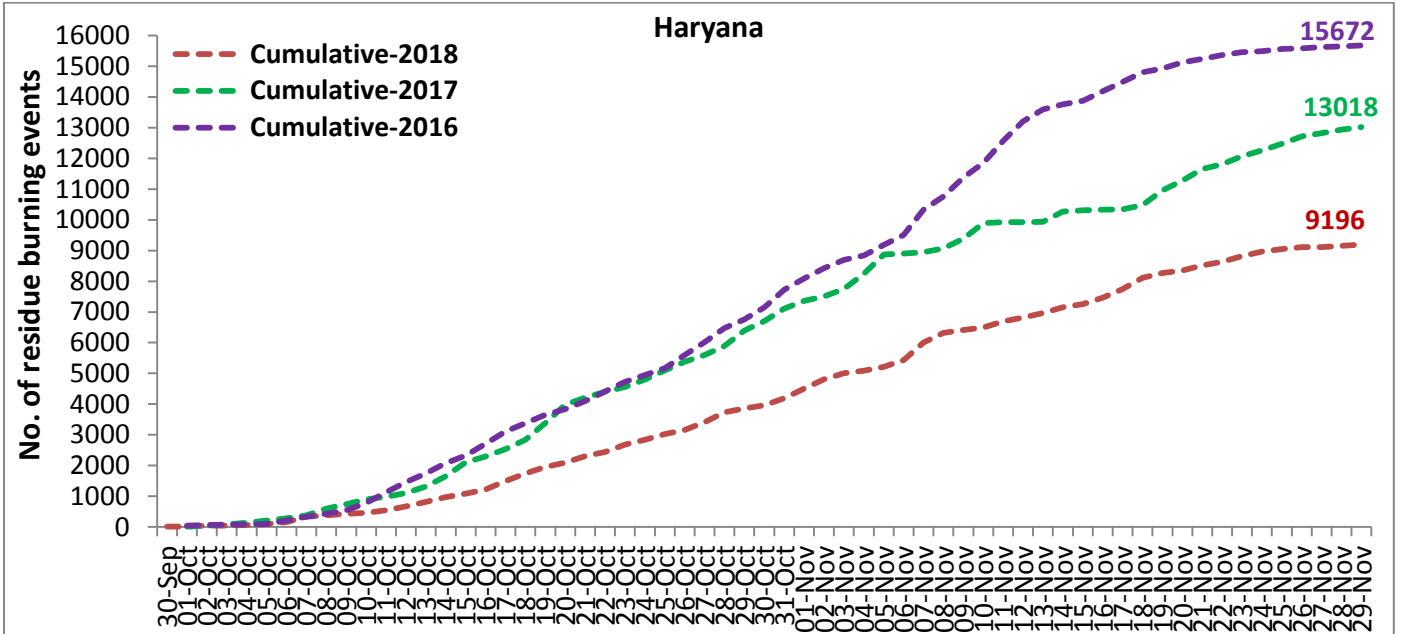

Comparison of burning events of 2018 with events in 2016 and 2017