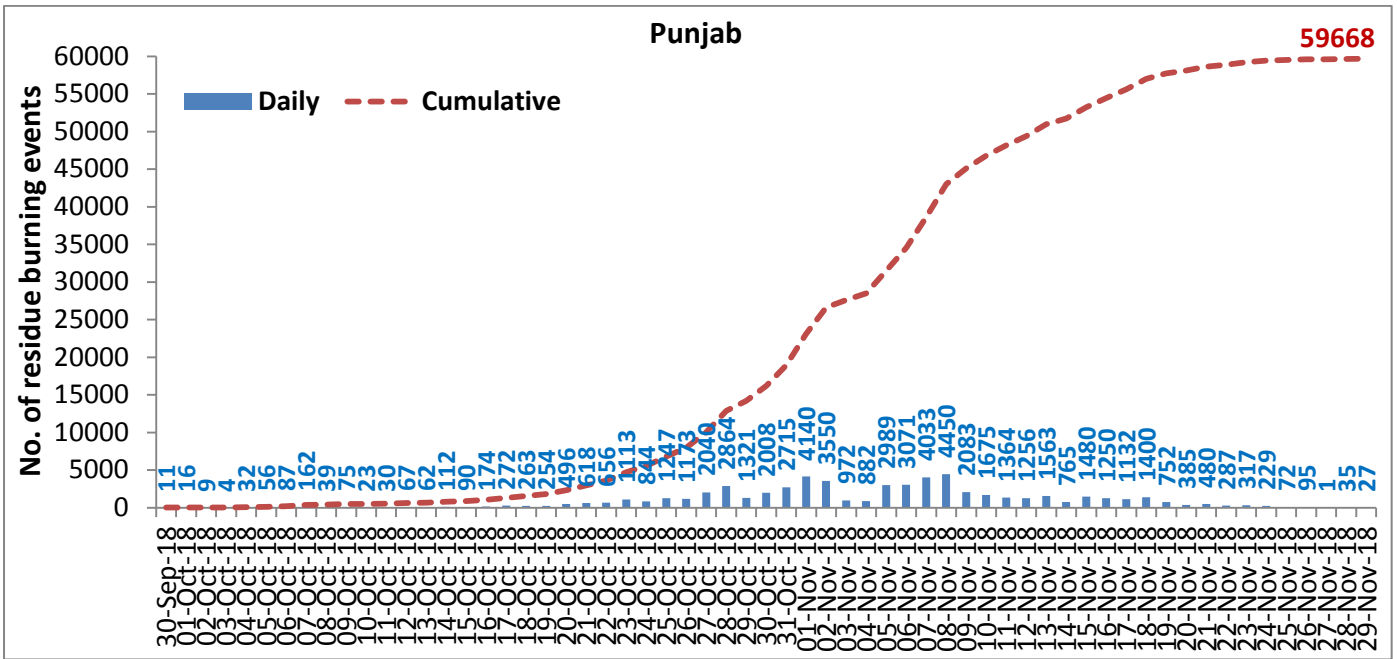

Daily and cumulative Graphs for 2018