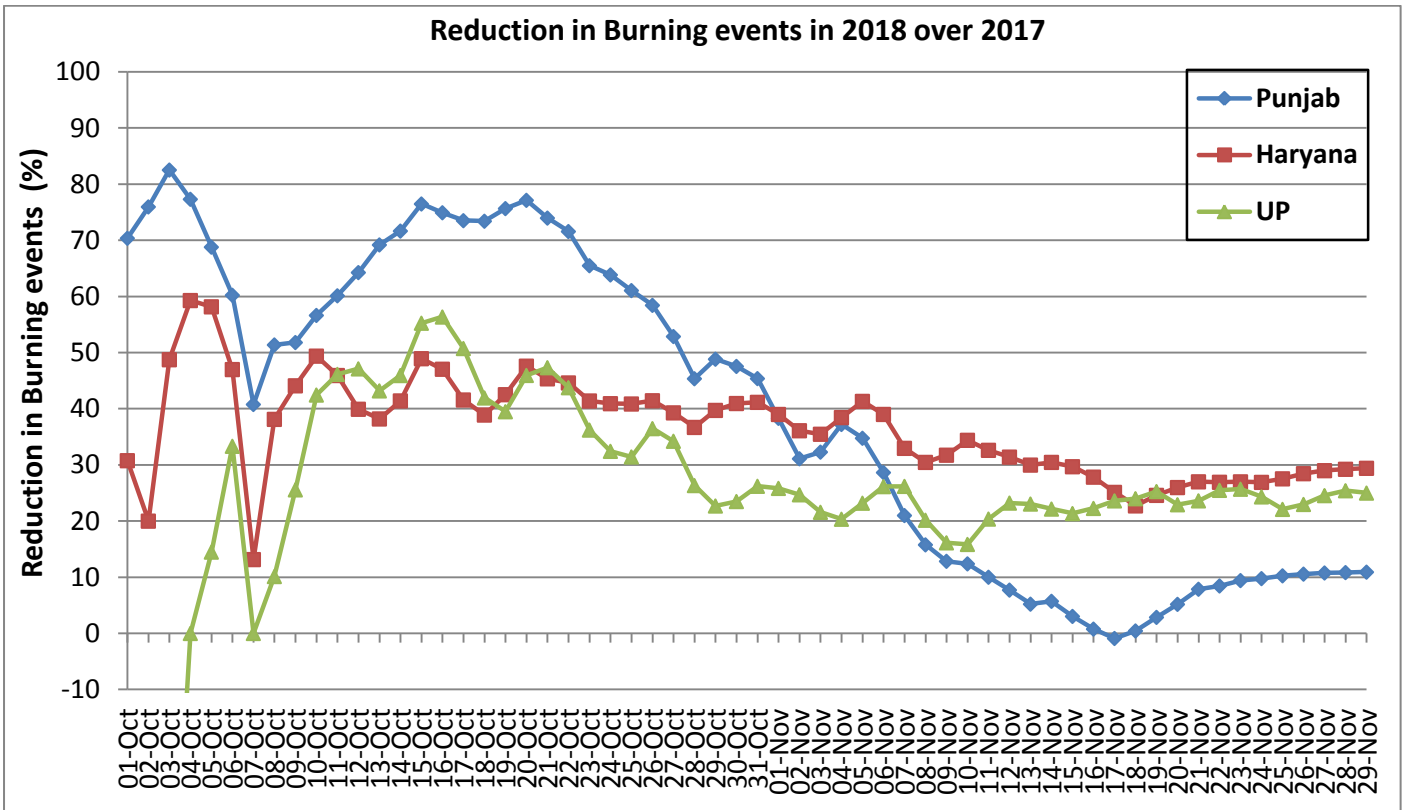

Percent Reduction in Burning events in 2018 over 2017 and 2016 (Daily Cumulative)