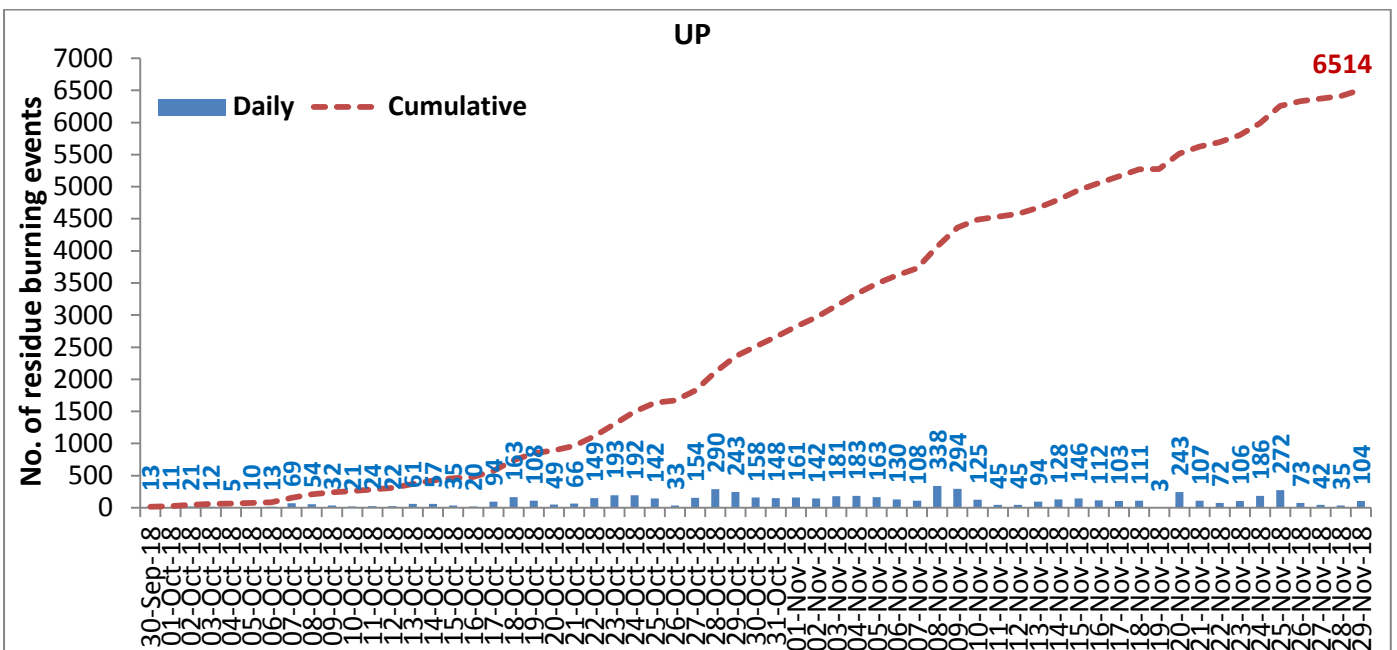

Daily and cumulative Graphs for 2018