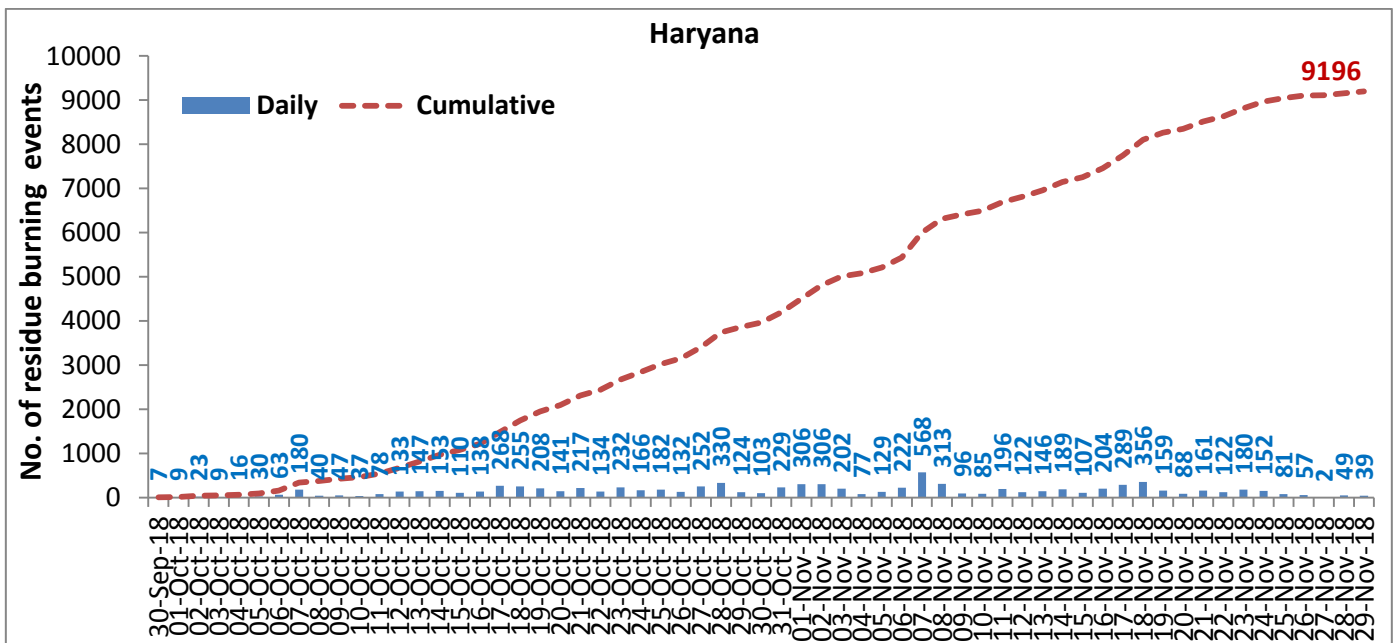

Daily and cumulative Graphs for 2018