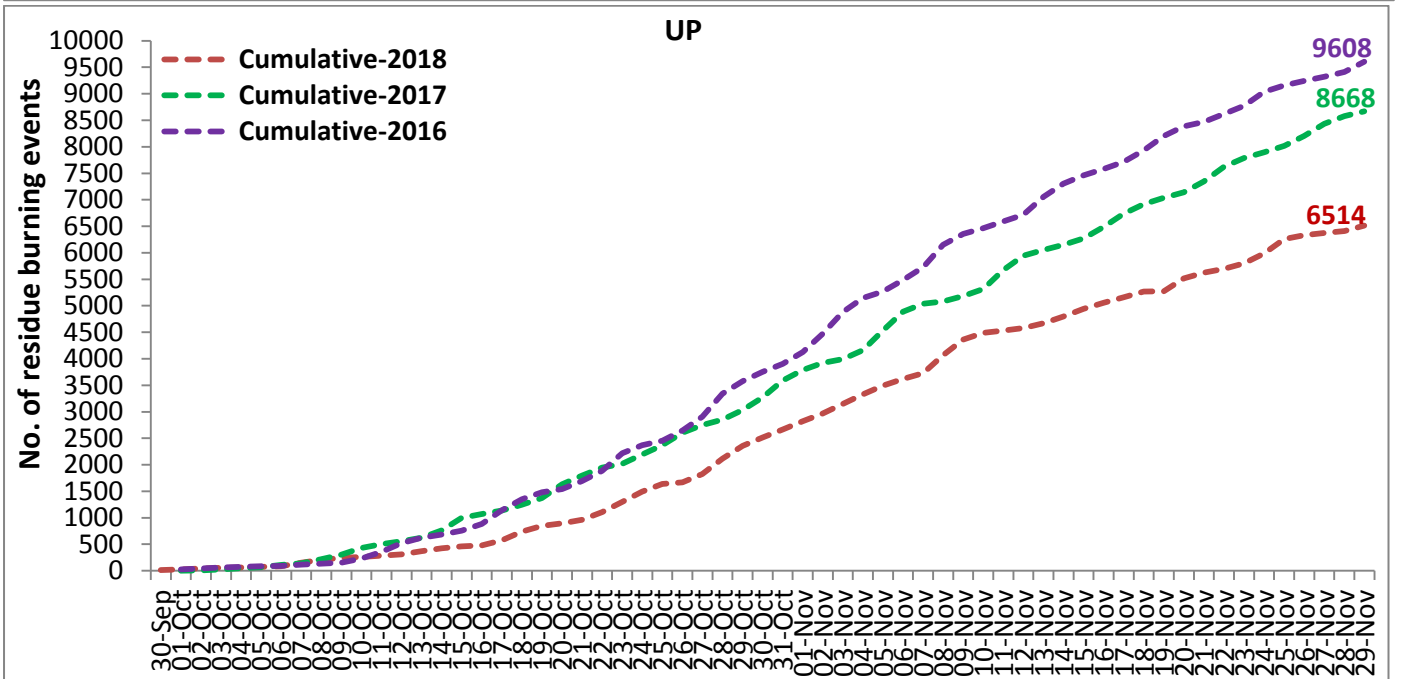

Comparison of burning events of 2018 with events in 2016 and 2017