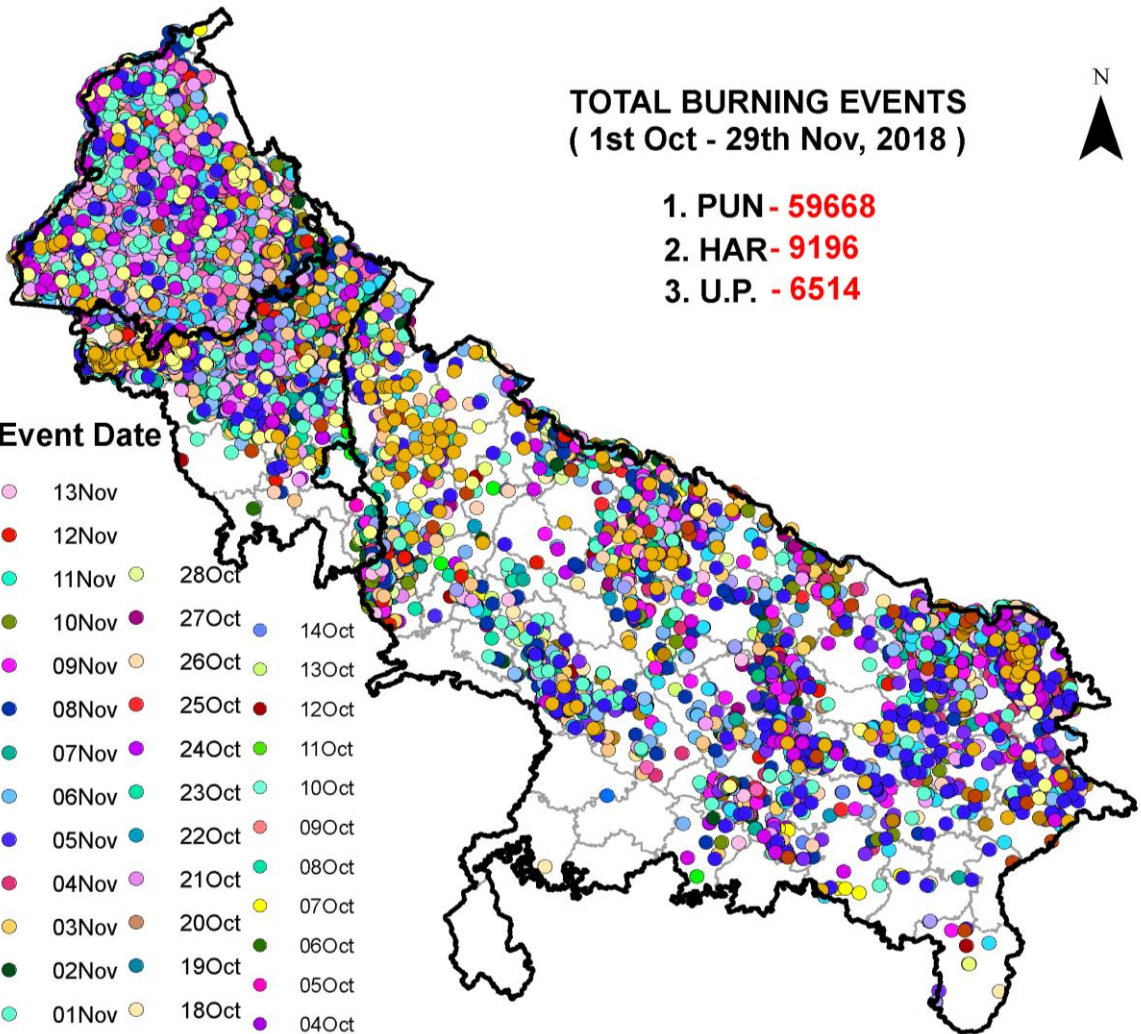

MONITORING PADDY RESIDUE BURNING IN NORTH INDIA USING SATELLITE REMOTE SENSING DURING 2018

Summary report issued on 30-Nov-2018
(Period: 30-Sep-2018 to 29-Nov-2018)

Highlights

- Satellites detected **170** residue burning events in the three States (Punjab, Haryana & UP) on **29-Nov-2018**.
- The burning events detected on **29-Nov-2018** are **27, 39** and **104** in Punjab, Haryana, and UP, respectively.
- The number of events has increased from **119** on **28-Nov-2018** to **170** on **29-Nov-2018** in the three States.
- Total **75378** burning events were detected in the three States between **30-Sept-2018** and **29-Nov-2018**, which are distributed as **59668, 9196** and **6514** in Punjab, Haryana and UP, respectively.
- Till **29-Nov-2018**, the burning events in the current year are about **85%** of the events detected in 2017 and about **59.1%** of the events detected in 2016.
- Overall, about **15%** and **41%** reduction in burning events are observed in current year (2018) till date as compared to that in 2017 and 2016, respectively.

Daily and cumulative Graphs for 2018

Comparison of burning events of 2018 with events in 2016 and 2017

Percent Reduction in Burning events in 2018 over 2017 and 2016 (Daily Cumulative)

Map of Events in 2018

Monitoring Residue Burning in Punjab, Haryana & UP using Satellite Remote Sensing

**TOTAL BURNING EVENTS
(1st Oct - 29th Nov, 2018)**

- 1. PUN - 59668**
- 2. HAR - 9196**
- 3. U.P. - 6514**

Burning Event Date