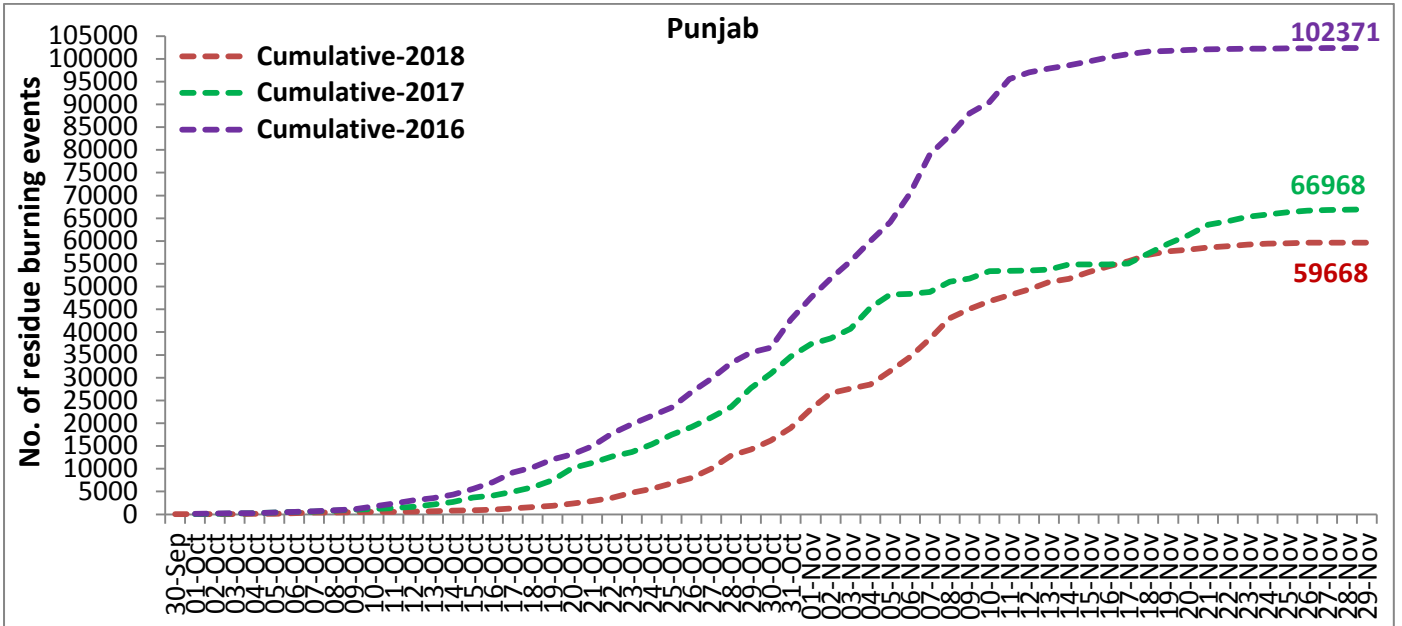

Comparison of burning events of 2018 with events in 2016 and 2017