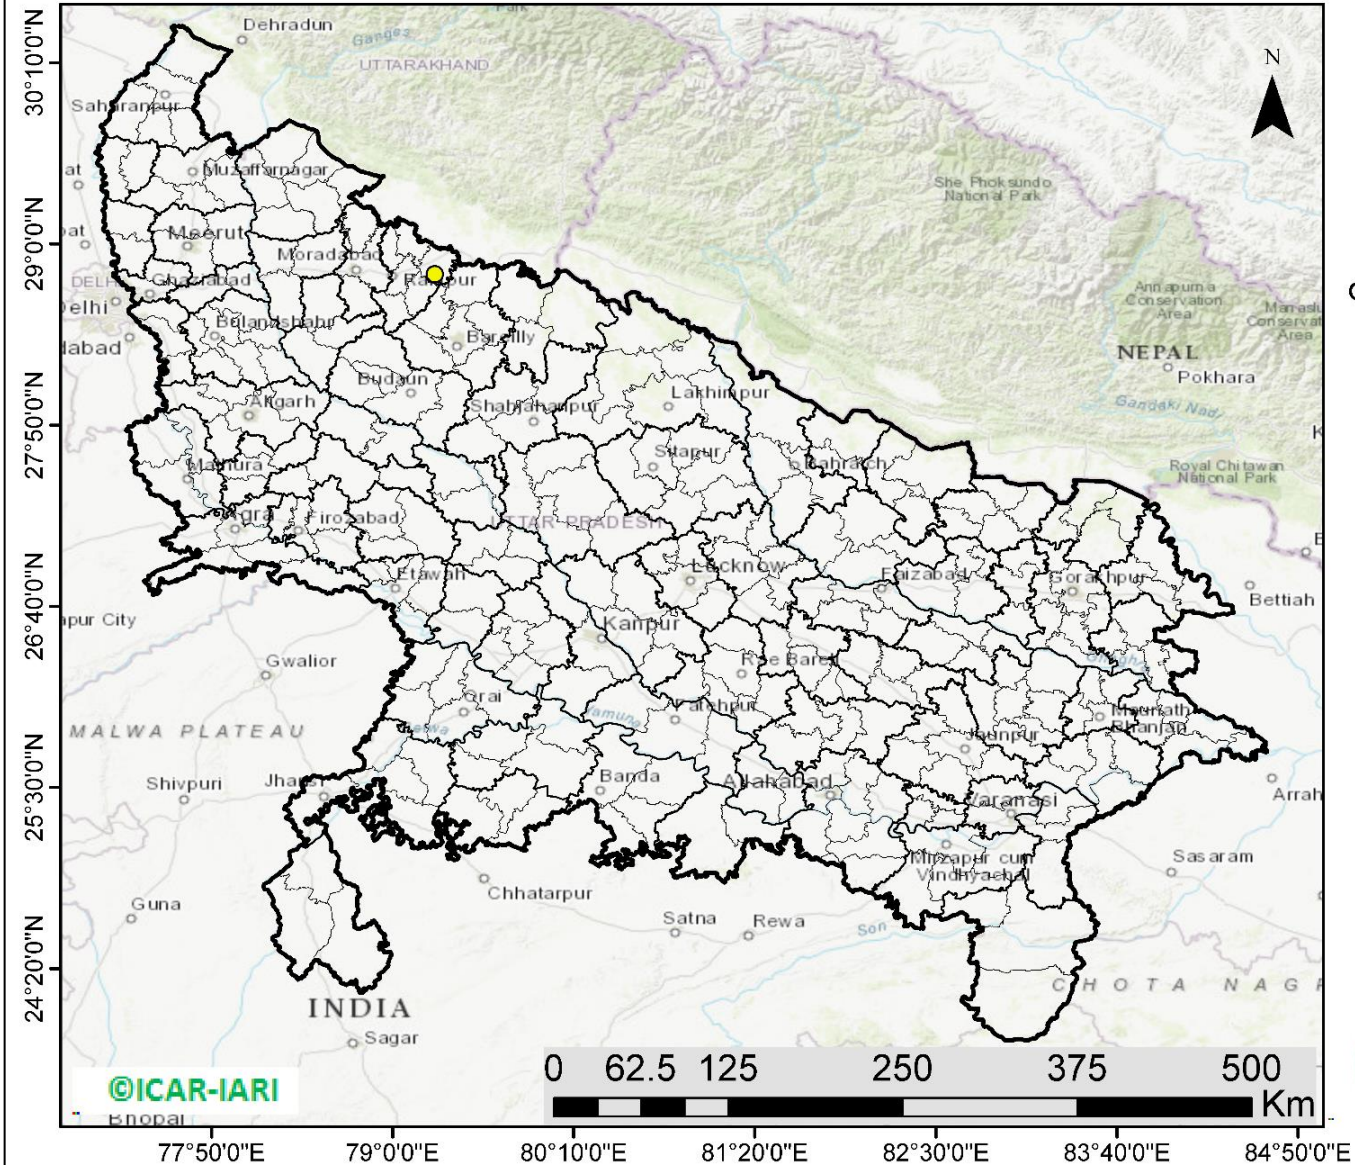

Uttar Pradesh

RICE RESIDUE BURNING IN UTTAR PRADESH

01 burning events detected in Uttar Pradesh on 06th October 2021

Fire Intensity (W/m2)

- 0 - 5
- 6 - 10
- 11 - 15
- 16 - 20
- >20