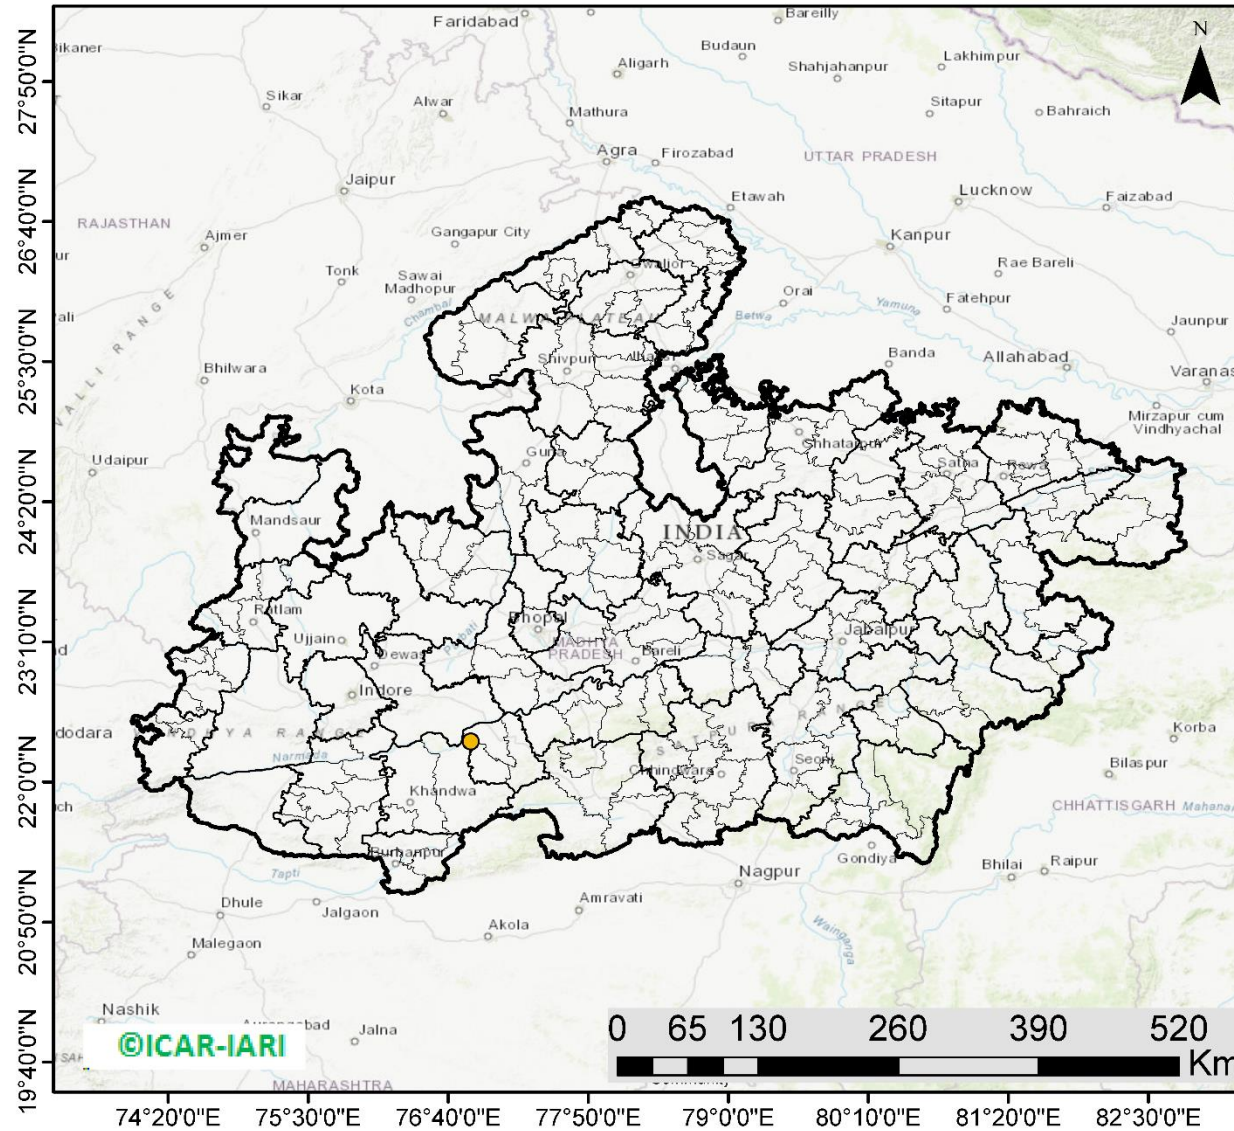

Madhya Pradesh

RICE RESIDUE BURNING IN MADHYA PRADESH

01 burning events detected in MP on **06th October 2021**

Fire Intensity (W/m²)

- 0 - 5
- 6 - 10
- 11 - 15
- 16 - 20
- >20