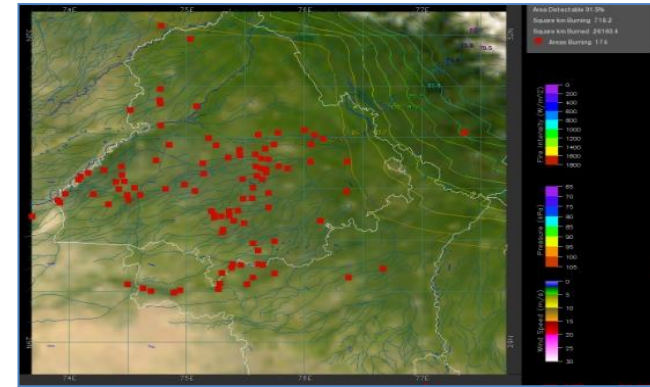

**Bulletin
No. 22**

**Events Date:
06-Oct-2021**

**Issued on:
06-Oct-2021**

MONITORING PADDY RESIDUE BURNING IN INDIA USING SATELLITE REMOTE SENSING DURING 2021

Prepared by:

**Consortium for Research on Agroecosystem Monitoring and Modeling from Space (CREAMS) Laboratory,
Division of Agricultural Physics, ICAR – Indian Agricultural Research Institute, New Delhi – 110012**

<http://creams.iari.res.in>

Highlights for 06-October-2021

- The active fire events due to rice residue burning were monitored using satellite remote sensing, following the new "Standard Protocol for Estimation of Crop Residue Burning Fire Events using Satellite Data".
- Satellites detected **44** residue burning events in the six study States on 06-Oct-2021.
- The state wise events detected on 06-Oct-2021 were **42** in Punjab, **0** in Haryana, **1** in UP, **0** in Delhi, **0** in Rajasthan and **1** in MP.
- Detection of burning events by satellites was hampered due to scattered clouds over all the study states.

42 burning events detected in Punjab on **06th October 2021**

Fire Intensity (W/m²)

- 0 - 5
- 6 - 10
- 11 - 15
- 16 - 20
- >20

<http://geoportal.icar.gov.in:8080/geoexplorer/composer/>

District-wise cumulative number of residues burning events in Punjab (15Sep - 06Oct-2021)