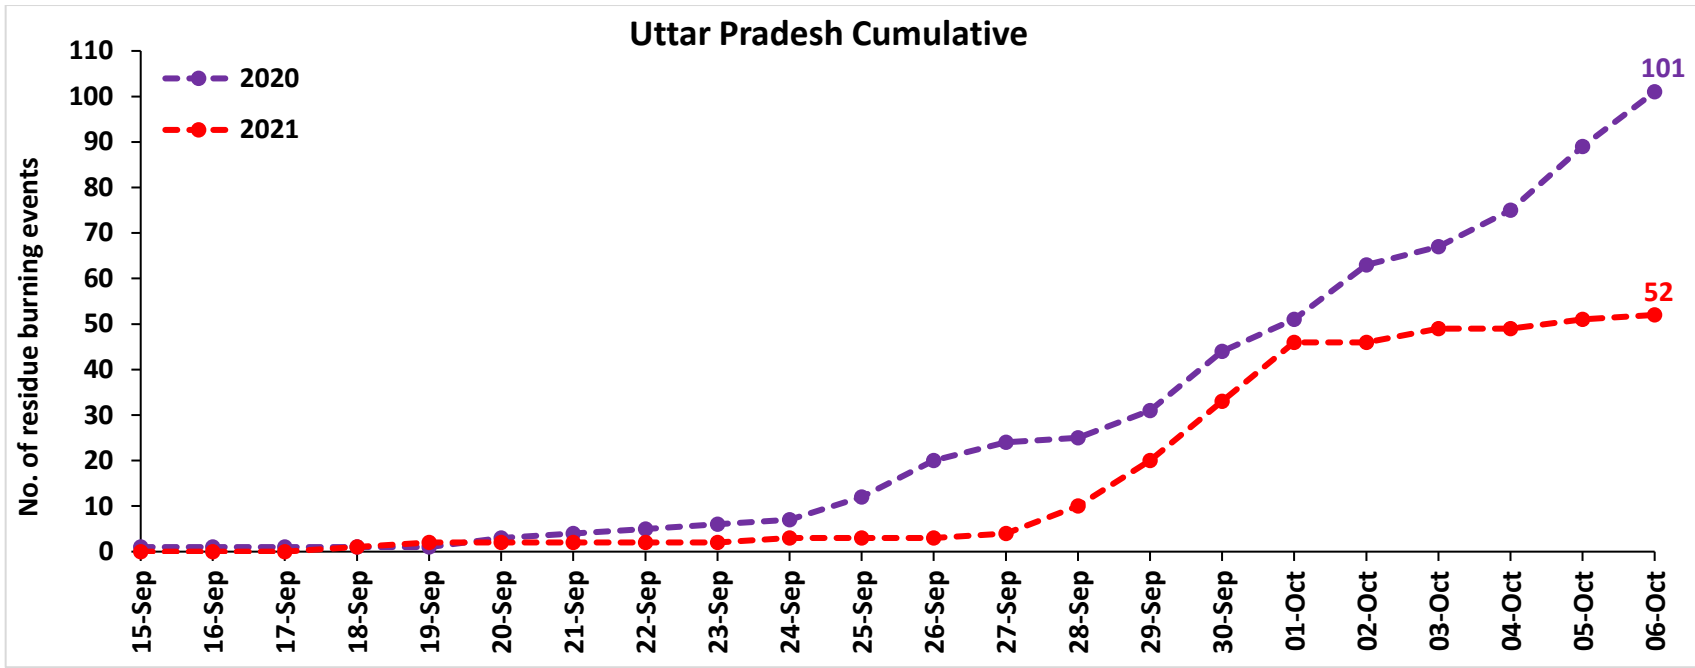

<http://creams.iari.res.in>

Highlights for 06-October-2021

- The active fire events due to rice residue burning were monitored using satellite remote sensing, following the new "Standard Protocol for Estimation of Crop Residue Burning Fire Events using Satellite Data".
- Satellites detected **44** residue burning events in the six study States on 06-Oct-2021.
- The state wise events detected on 06-Oct-2021 were **42** in Punjab, **0** in Haryana, **1** in UP, **0** in Delhi, **0** in Rajasthan and **1** in MP.
- Detection of burning events by satellites was hampered due to scattered clouds over all the study states.

Temporal distribution of rice residue burning events for the study States in 2021

Comparison of residue burning events in current year (2021) with previous year (2020) for the study States

Punjab

RICE RESIDUE BURNING IN PUNJAB

42 burning events detected in Punjab on **06th October 2021**

Fire Intensity (W/m²)

- 0 - 5
- 6 - 10
- 11 - 15
- 16 - 20
- >20

<http://geoportal.icar.gov.in:8080/geoexplorer/composer/>

District-wise cumulative number of residues burning events in Punjab (15Sep - 06Oct-2021)