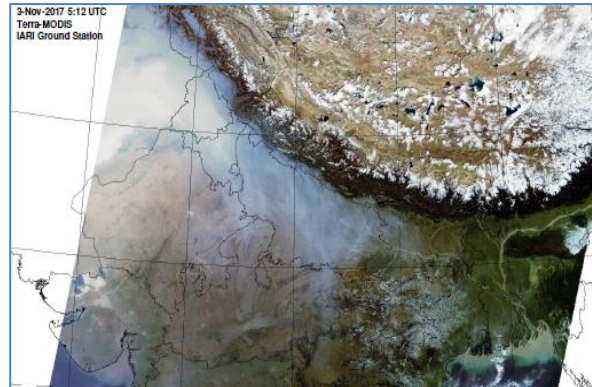

MONITORING PADDY RESIDUE BURNING IN INDIA USING SATELLITE REMOTE SENSING DURING 2021

Prepared by:

**Consortium for Research on Agroecosystem Monitoring and Modeling from Space (CREAMS) Laboratory,
Division of Agricultural Physics, ICAR – Indian Agricultural Research Institute, New Delhi – 110012**

<http://creams.iari.res.in>