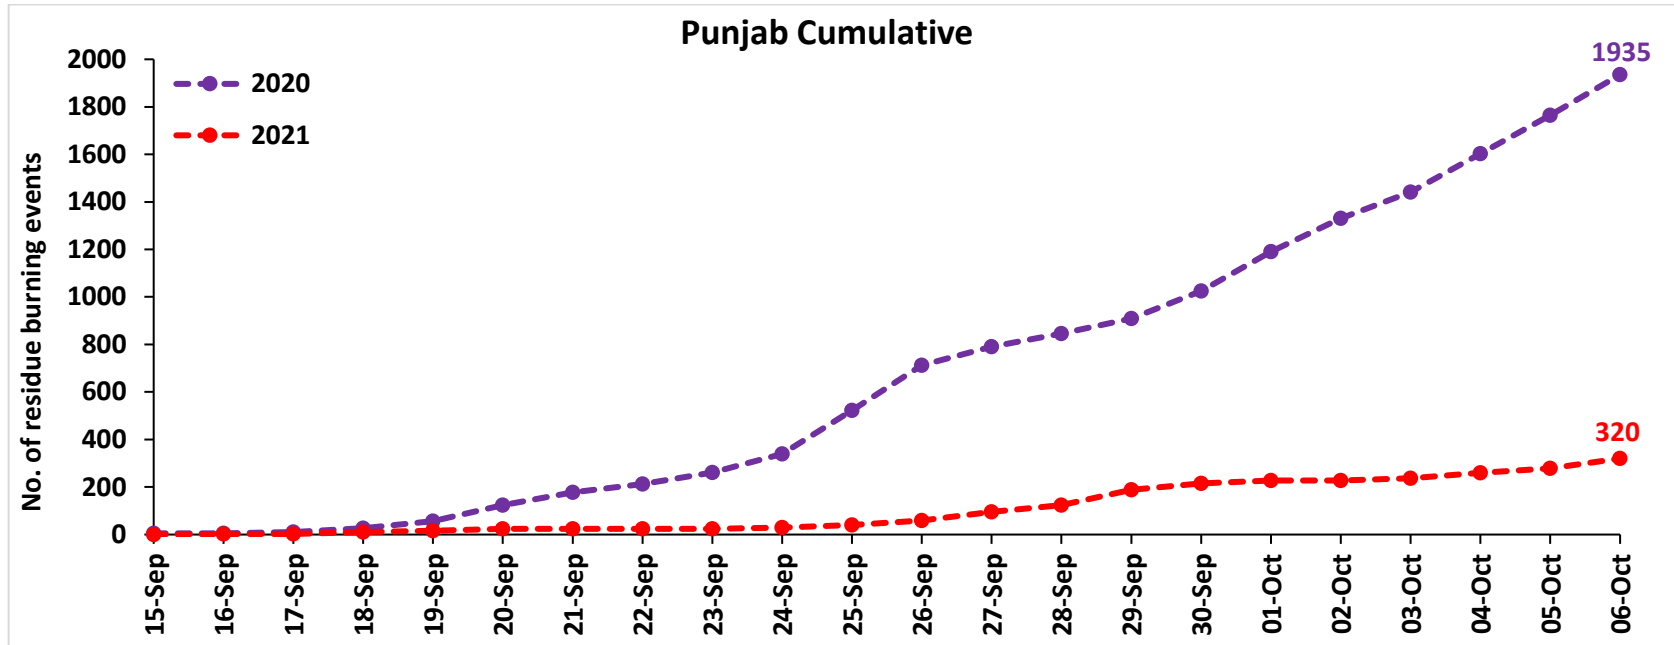

<http://creams.iari.res.in>

Highlights for 06-October-2021

- The active fire events due to rice residue burning were monitored using satellite remote sensing, following the new "Standard Protocol for Estimation of Crop Residue Burning Fire Events using Satellite Data".
- Satellites detected **44** residue burning events in the six study States on 06-Oct-2021.
- The state wise events detected on 06-Oct-2021 were **42** in Punjab, **0** in Haryana, **1** in UP, **0** in Delhi, **0** in Rajasthan and **1** in MP.
- Detection of burning events by satellites was hampered due to scattered clouds over all the study states.

Temporal distribution of rice residue burning events for the study States in 2021

Comparison of residue burning events in current year (2021) with previous year (2020) for the study States

Punjab

RICE RESIDUE BURNING IN PUNJAB

42 burning events detected in Punjab on **06th October 2021**

Fire Intensity (W/m²)

- 0 - 5
- 6 - 10
- 11 - 15
- 16 - 20
- >20

<http://geoportal.icar.gov.in:8080/geoexplorer/composer/>

District-wise cumulative number of residues burning events in Punjab (15Sep - 06Oct-2021)