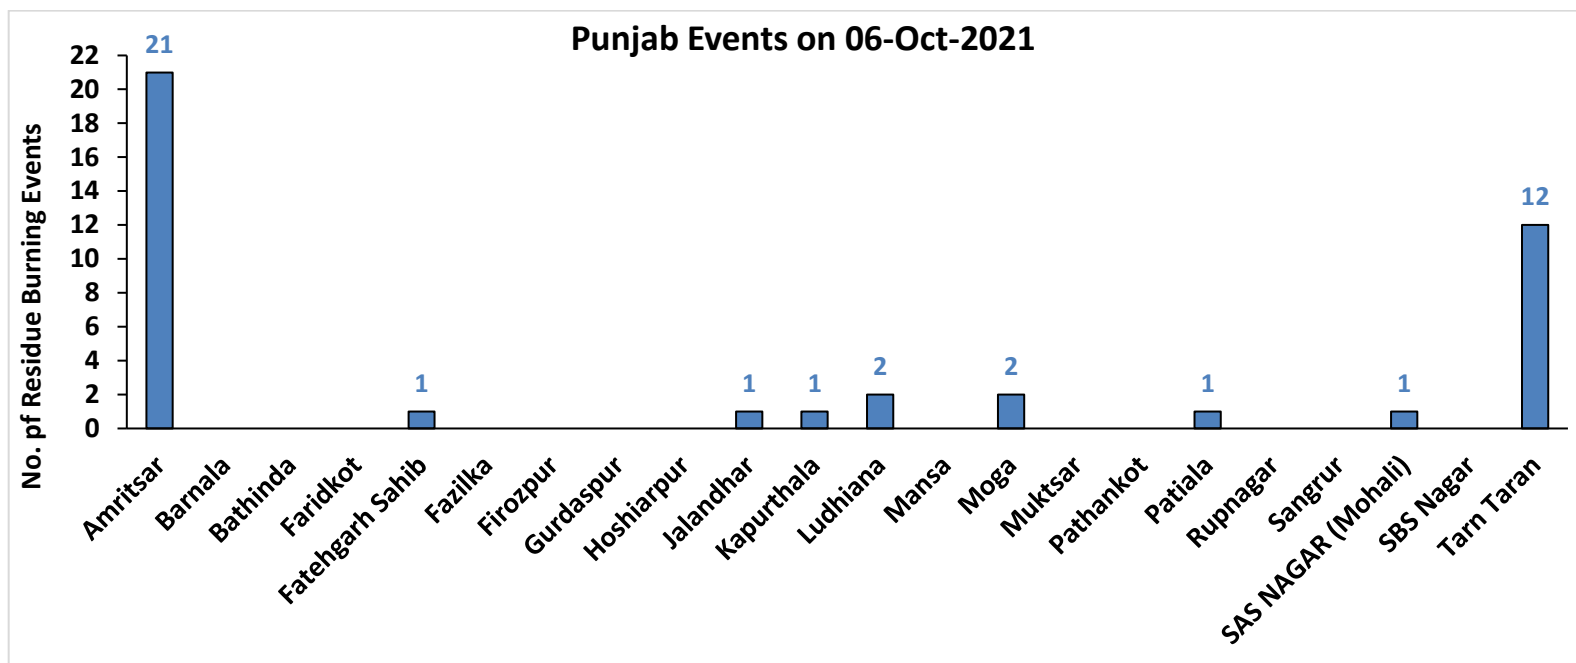

42 burning events detected in Punjab on **06th October 2021**

Fire Intensity (W/m²)

- 0 - 5
- 6 - 10
- 11 - 15
- 16 - 20
- >20

<http://geoportal.icar.gov.in:8080/geoexplorer/composer/>

District-wise cumulative number of residues burning events in Punjab (15Sep - 06Oct-2021)