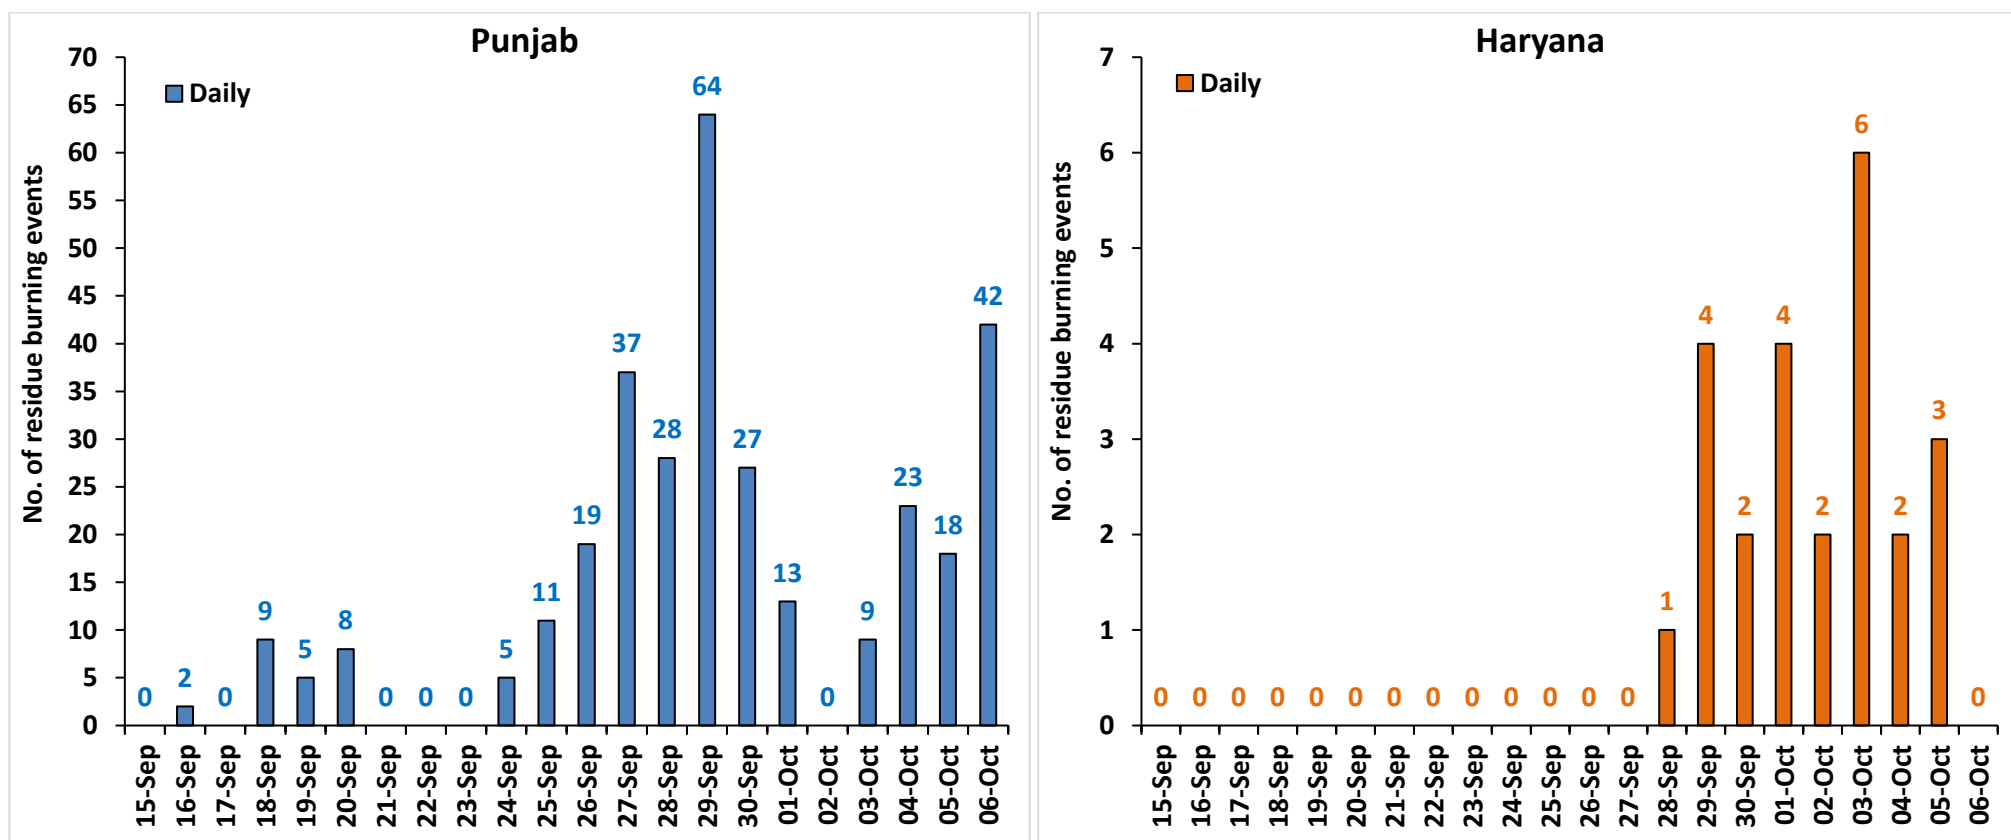

**Bulletin
No. 22**

**Events Date:
06-Oct-2021**

**Issued on:
06-Oct-2021**

MONITORING PADDY RESIDUE BURNING IN INDIA USING SATELLITE REMOTE SENSING DURING 2021

Prepared by:

**Consortium for Research on Agroecosystem Monitoring and Modeling from Space (CREAMS) Laboratory,
Division of Agricultural Physics, ICAR – Indian Agricultural Research Institute, New Delhi – 110012**

<http://creams.iari.res.in>

Highlights for 06-October-2021

- The active fire events due to rice residue burning were monitored using satellite remote sensing, following the new "Standard Protocol for Estimation of Crop Residue Burning Fire Events using Satellite Data".
- Satellites detected **44** residue burning events in the six study States on 06-Oct-2021.
- The state wise events detected on 06-Oct-2021 were **42** in Punjab, **0** in Haryana, **1** in UP, **0** in Delhi, **0** in Rajasthan and **1** in MP.
- Detection of burning events by satellites was hampered due to scattered clouds over all the study states.

Temporal distribution of rice residue burning events for the study States in 2021

Comparison of residue burning events in current year (2021) with previous year (2020) for the study States

Punjab

RICE RESIDUE BURNING IN PUNJAB

42 burning events detected in Punjab on **06th October 2021**

Fire Intensity (W/m²)

- 0 - 5
- 6 - 10
- 11 - 15
- 16 - 20
- >20

<http://geoportal.icar.gov.in:8080/geoexplorer/composer/>

District-wise cumulative number of residues burning events in Punjab (15Sep - 06Oct-2021)