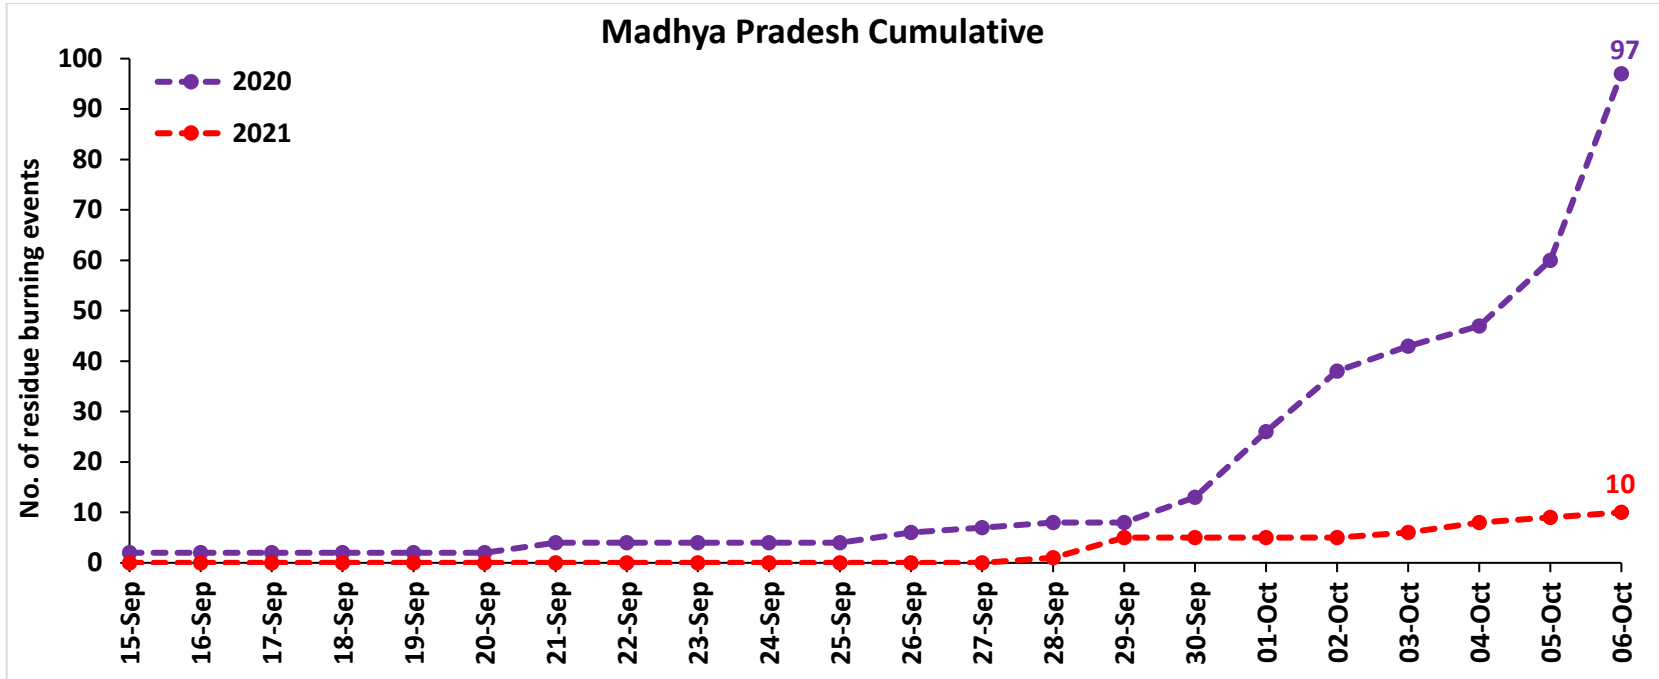

<http://creams.iari.res.in>

Highlights for 06-October-2021

- The active fire events due to rice residue burning were monitored using satellite remote sensing, following the new "Standard Protocol for Estimation of Crop Residue Burning Fire Events using Satellite Data".
- Satellites detected **44** residue burning events in the six study States on 06-Oct-2021.
- The state wise events detected on 06-Oct-2021 were **42** in Punjab, **0** in Haryana, **1** in UP, **0** in Delhi, **0** in Rajasthan and **1** in MP.
- Detection of burning events by satellites was hampered due to scattered clouds over all the study states.

Temporal distribution of rice residue burning events for the study States in 2021

Comparison of residue burning events in current year (2021) with previous year (2020) for the study States

Punjab

RICE RESIDUE BURNING IN PUNJAB

42 burning events detected in Punjab on **06th October 2021**

Fire Intensity (W/m²)

- 0 - 5
- 6 - 10
- 11 - 15
- 16 - 20
- >20

<http://geoportal.icar.gov.in:8080/geoexplorer/composer/>

District-wise cumulative number of residues burning events in Punjab (15Sep - 06Oct-2021)