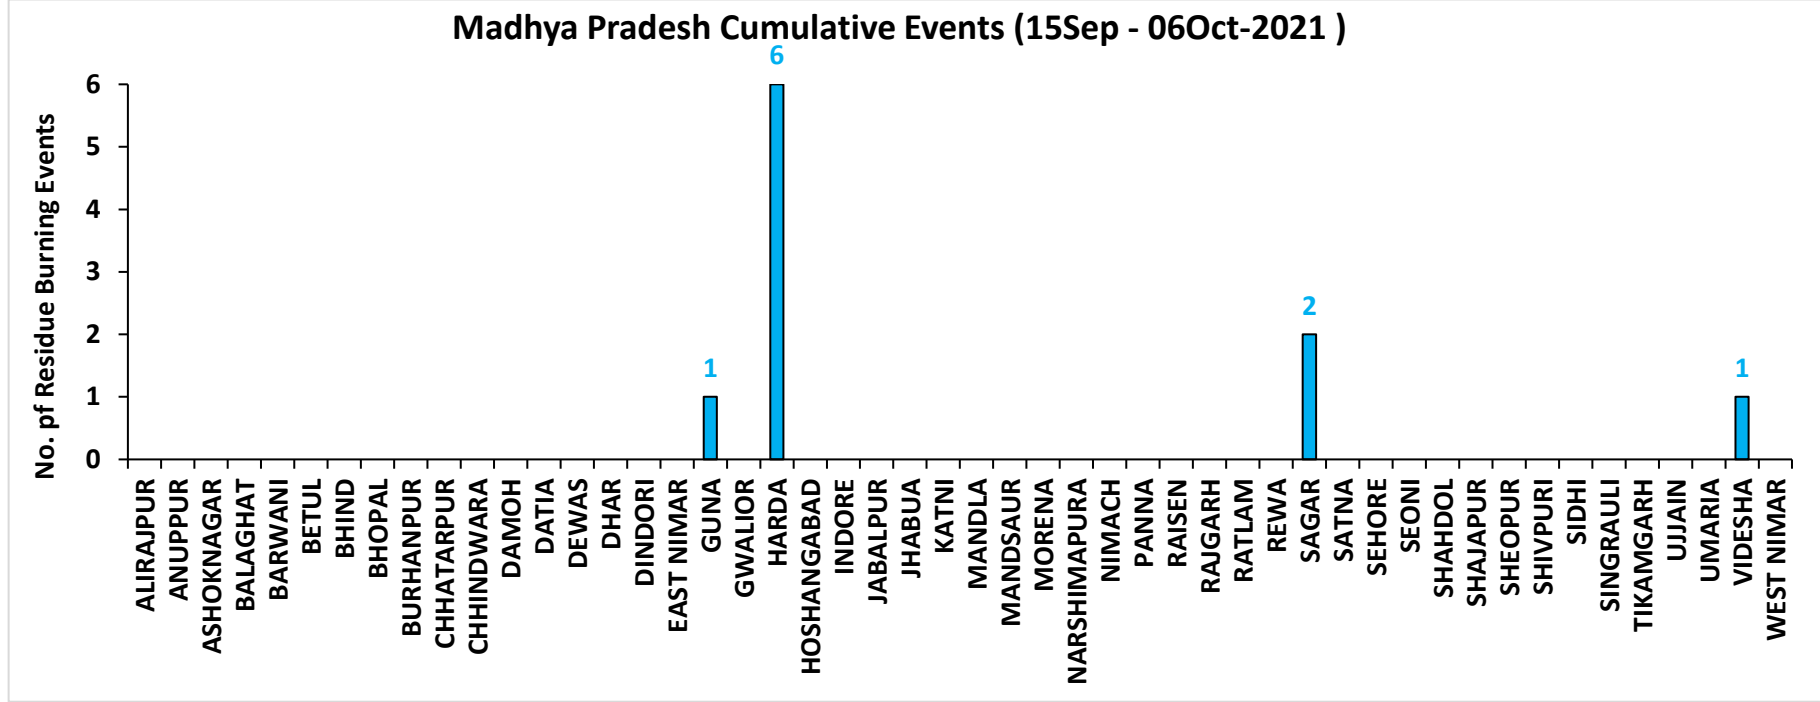

42 burning events detected in Punjab on **06th October 2021**

Fire Intensity (W/m²)

- 0 - 5
- 6 - 10
- 11 - 15
- 16 - 20
- >20

<http://geoportal.icar.gov.in:8080/geoexplorer/composer/>

District-wise cumulative number of residues burning events in Punjab (15Sep - 06Oct-2021)

District-wise cumulative number of residues burning events detected in 2020 and 2021
(Period: 15 September - 06 October)

(a) Punjab

District	15 Sep – 06 Oct	
	2020	2021
AMRITSAR	1141	190
BARNALA	5	0
BATHINDA	0	0
FARIDKOT	5	9
FATEHGARH SAHIB	19	3
FAZILKA	0	1
FIROZPUR	40	5
GURDASPUR	84	5
HOSHIARPUR	3	0
JALANDHAR	21	7
KAPURTHALA	28	4
LUDHIANA	46	23
MANSA	2	0
MOGA	12	2
MUKTSAR	1	1
PATHANKOT	0	0
PATIALA	89	12
RUPNAGAR	4	1
SANGRUR	32	4
SAS NAGAR (MOHALI)	10	2
SBS NAGAR	2	1
TARN TARAN	391	50
Total	1935	320