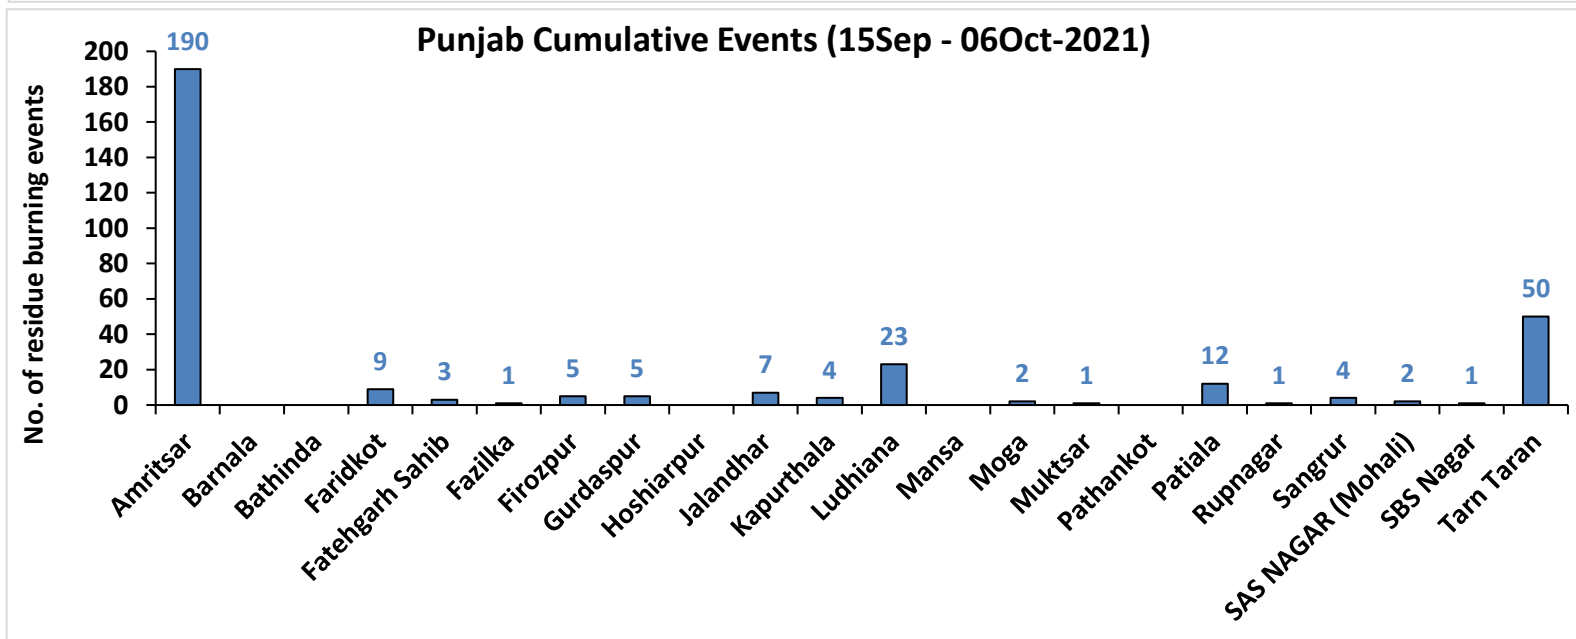

<http://creams.iari.res.in>

Highlights for 06-October-2021

- The active fire events due to rice residue burning were monitored using satellite remote sensing, following the new "Standard Protocol for Estimation of Crop Residue Burning Fire Events using Satellite Data".
- Satellites detected **44** residue burning events in the six study States on 06-Oct-2021.
- The state wise events detected on 06-Oct-2021 were **42** in Punjab, **0** in Haryana, **1** in UP, **0** in Delhi, **0** in Rajasthan and **1** in MP.
- Detection of burning events by satellites was hampered due to scattered clouds over all the study states.

Temporal distribution of rice residue burning events for the study States in 2021

Comparison of residue burning events in current year (2021) with previous year (2020) for the study States

Punjab

RICE RESIDUE BURNING IN PUNJAB

42 burning events detected in Punjab on **06th October 2021**

Fire Intensity (W/m²)

- 0 - 5
- 6 - 10
- 11 - 15
- 16 - 20
- >20

<http://geoportal.icar.gov.in:8080/geoexplorer/composer/>

District-wise cumulative number of residues burning events in Punjab (15Sep - 06Oct-2021)