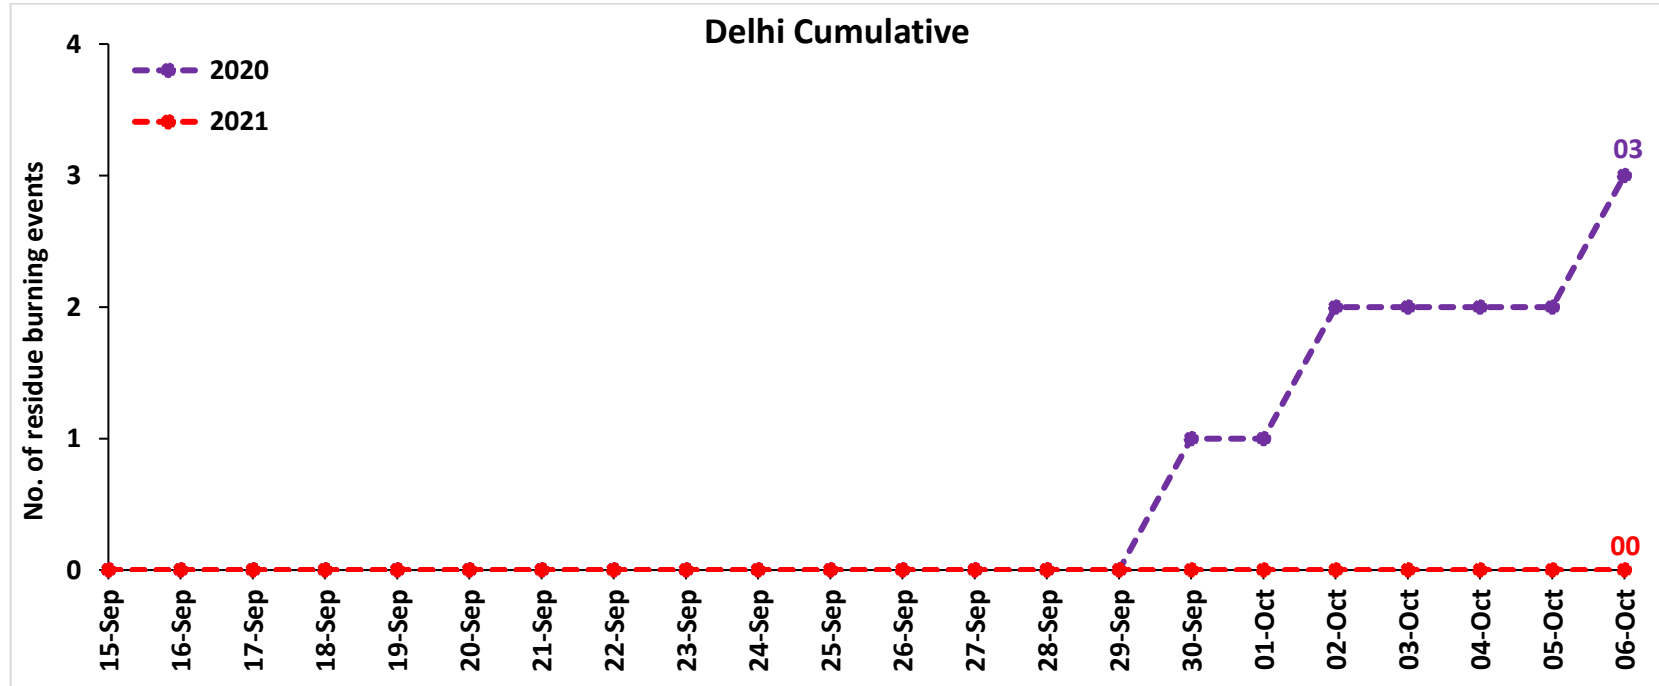

<http://creams.iari.res.in>

Highlights for 06-October-2021

- The active fire events due to rice residue burning were monitored using satellite remote sensing, following the new "Standard Protocol for Estimation of Crop Residue Burning Fire Events using Satellite Data".
- Satellites detected **44** residue burning events in the six study States on 06-Oct-2021.
- The state wise events detected on 06-Oct-2021 were **42** in Punjab, **0** in Haryana, **1** in UP, **0** in Delhi, **0** in Rajasthan and **1** in MP.
- Detection of burning events by satellites was hampered due to scattered clouds over all the study states.

Temporal distribution of rice residue burning events for the study States in 2021

Comparison of residue burning events in current year (2021) with previous year (2020) for the study States

Punjab

RICE RESIDUE BURNING IN PUNJAB

42 burning events detected in Punjab on **06th October 2021**

Fire Intensity (W/m²)

- 0 - 5
- 6 - 10
- 11 - 15
- 16 - 20
- >20

<http://geoportal.icar.gov.in:8080/geoexplorer/composer/>

District-wise cumulative number of residues burning events in Punjab (15Sep - 06Oct-2021)