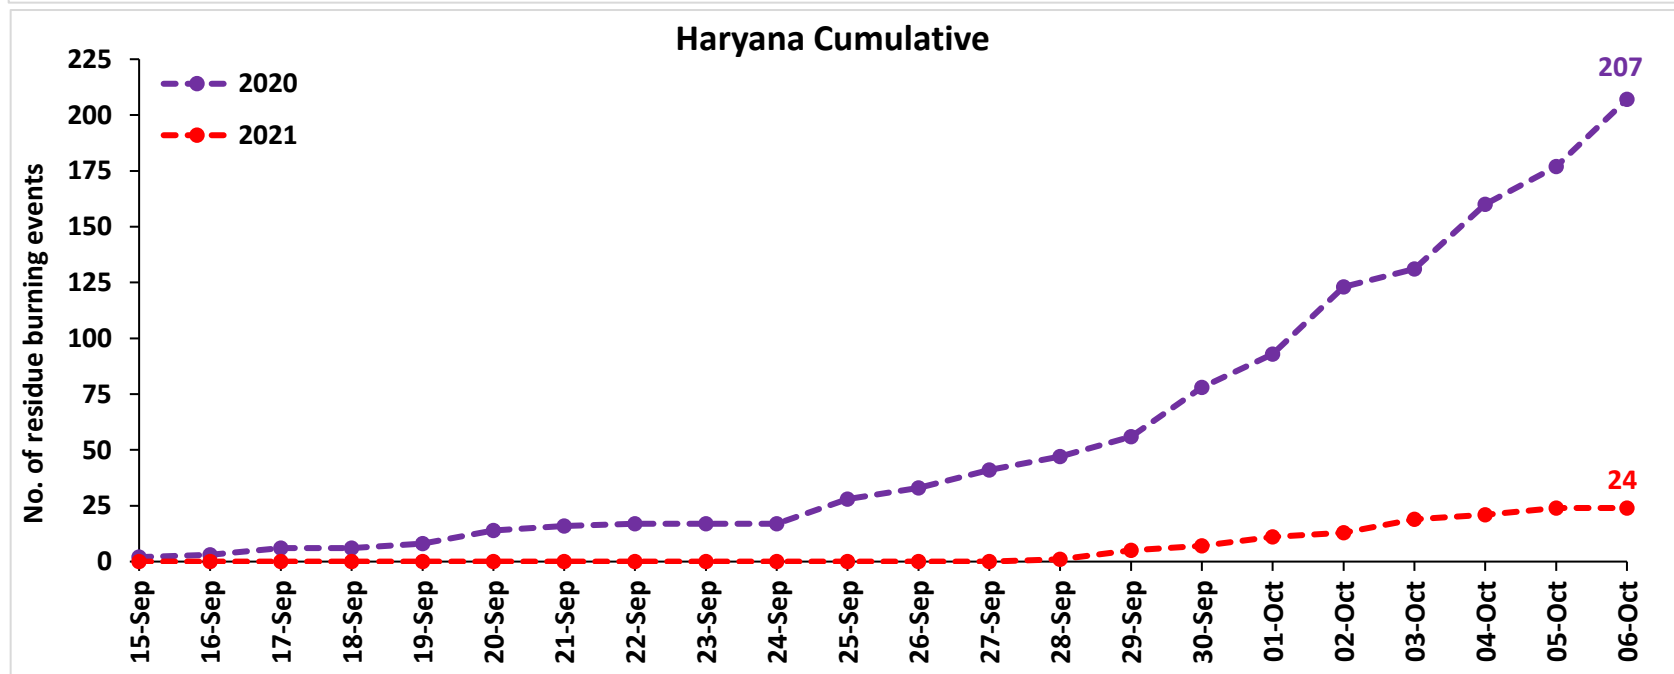

<http://creams.iari.res.in>

Highlights for 06-October-2021

- The active fire events due to rice residue burning were monitored using satellite remote sensing, following the new "Standard Protocol for Estimation of Crop Residue Burning Fire Events using Satellite Data".
- Satellites detected **44** residue burning events in the six study States on 06-Oct-2021.
- The state wise events detected on 06-Oct-2021 were **42** in Punjab, **0** in Haryana, **1** in UP, **0** in Delhi, **0** in Rajasthan and **1** in MP.
- Detection of burning events by satellites was hampered due to scattered clouds over all the study states.

Temporal distribution of rice residue burning events for the study States in 2021

Comparison of residue burning events in current year (2021) with previous year (2020) for the study States

Punjab

RICE RESIDUE BURNING IN PUNJAB

42 burning events detected in Punjab on **06th October 2021**

Fire Intensity (W/m²)

- 0 - 5
- 6 - 10
- 11 - 15
- 16 - 20
- >20

<http://geoportal.icar.gov.in:8080/geoexplorer/composer/>

District-wise cumulative number of residues burning events in Punjab (15Sep - 06Oct-2021)