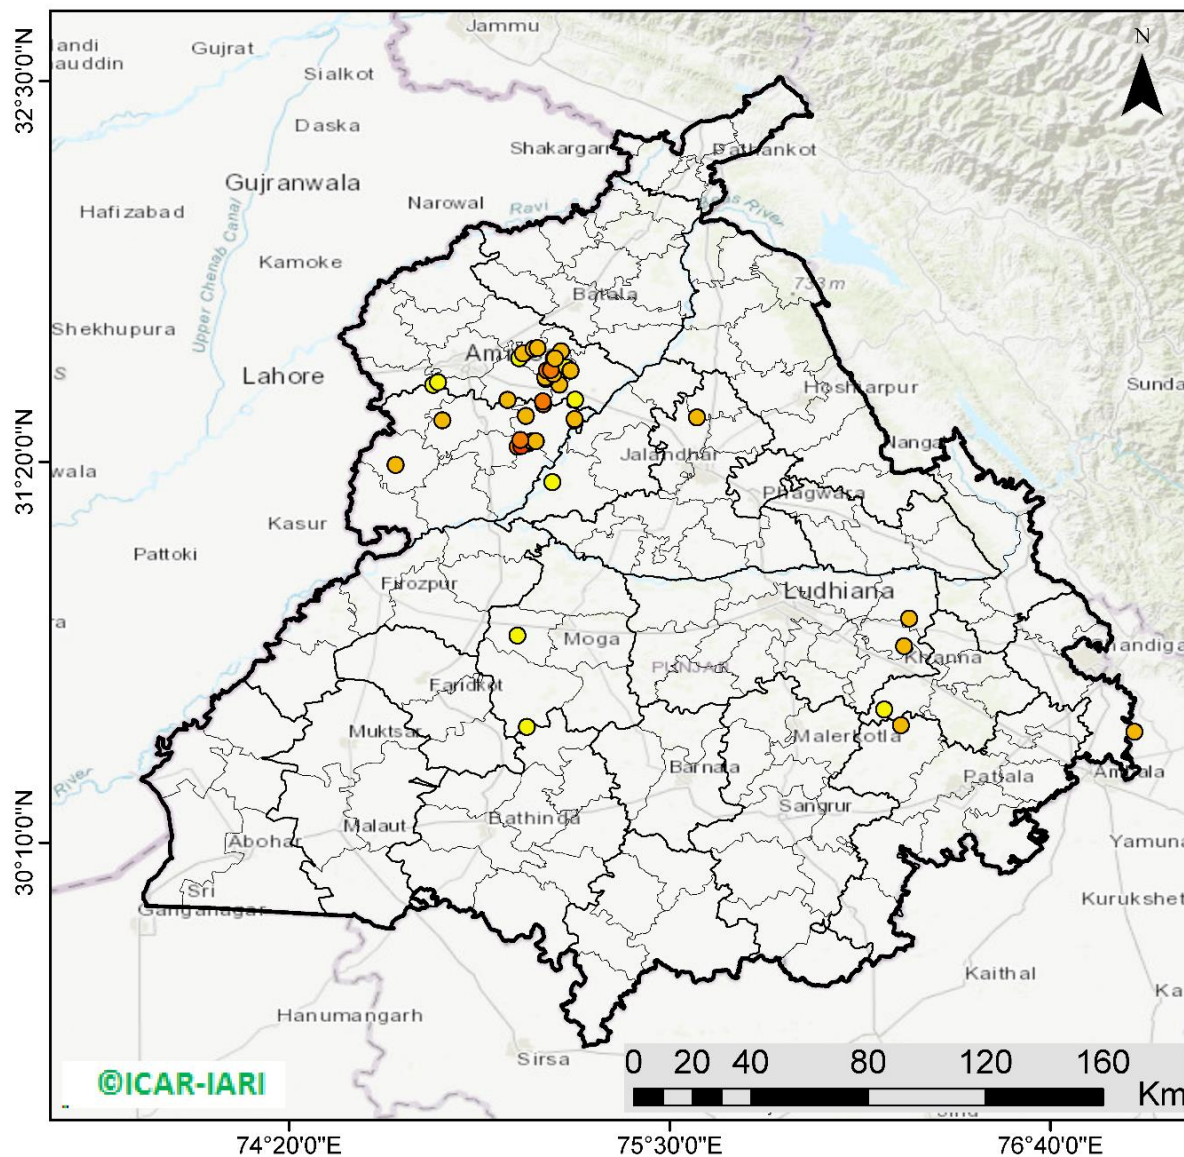

<http://creams.iari.res.in>

Highlights for 06-October-2021

- The active fire events due to rice residue burning were monitored using satellite remote sensing, following the new "Standard Protocol for Estimation of Crop Residue Burning Fire Events using Satellite Data".
- Satellites detected **44** residue burning events in the six study States on 06-Oct-2021.
- The state wise events detected on 06-Oct-2021 were **42** in Punjab, **0** in Haryana, **1** in UP, **0** in Delhi, **0** in Rajasthan and **1** in MP.
- Detection of burning events by satellites was hampered due to scattered clouds over all the study states.

Temporal distribution of rice residue burning events for the study States in 2021

Comparison of residue burning events in current year (2021) with previous year (2020) for the study States

Punjab

RICE RESIDUE BURNING IN PUNJAB

42 burning events detected in Punjab on **06th October 2021**

Fire Intensity (W/m²)

- 0 - 5
- 6 - 10
- 11 - 15
- 16 - 20
- >20

<http://geoportal.icar.gov.in:8080/geoexplorer/composer/>

District-wise cumulative number of residues burning events in Punjab (15Sep - 06Oct-2021)

District-wise cumulative number of residues burning events detected in 2020 and 2021
(Period: 15 September - 06 October)

(a) Punjab

District	15 Sep – 06 Oct	
	2020	2021
AMRITSAR	1141	190
BARNALA	5	0
BATHINDA	0	0
FARIDKOT	5	9
FATEHGARH SAHIB	19	3
FAZILKA	0	1
FIROZPUR	40	5
GURDASPUR	84	5
HOSHIARPUR	3	0
JALANDHAR	21	7
KAPURTHALA	28	4
LUDHIANA	46	23
MANSA	2	0
MOGA	12	2
MUKTSAR	1	1
PATHANKOT	0	0
PATIALA	89	12
RUPNAGAR	4	1
SANGRUR	32	4
SAS NAGAR (MOHALI)	10	2
SBS NAGAR	2	1
TARN TARAN	391	50
Total	1935	320