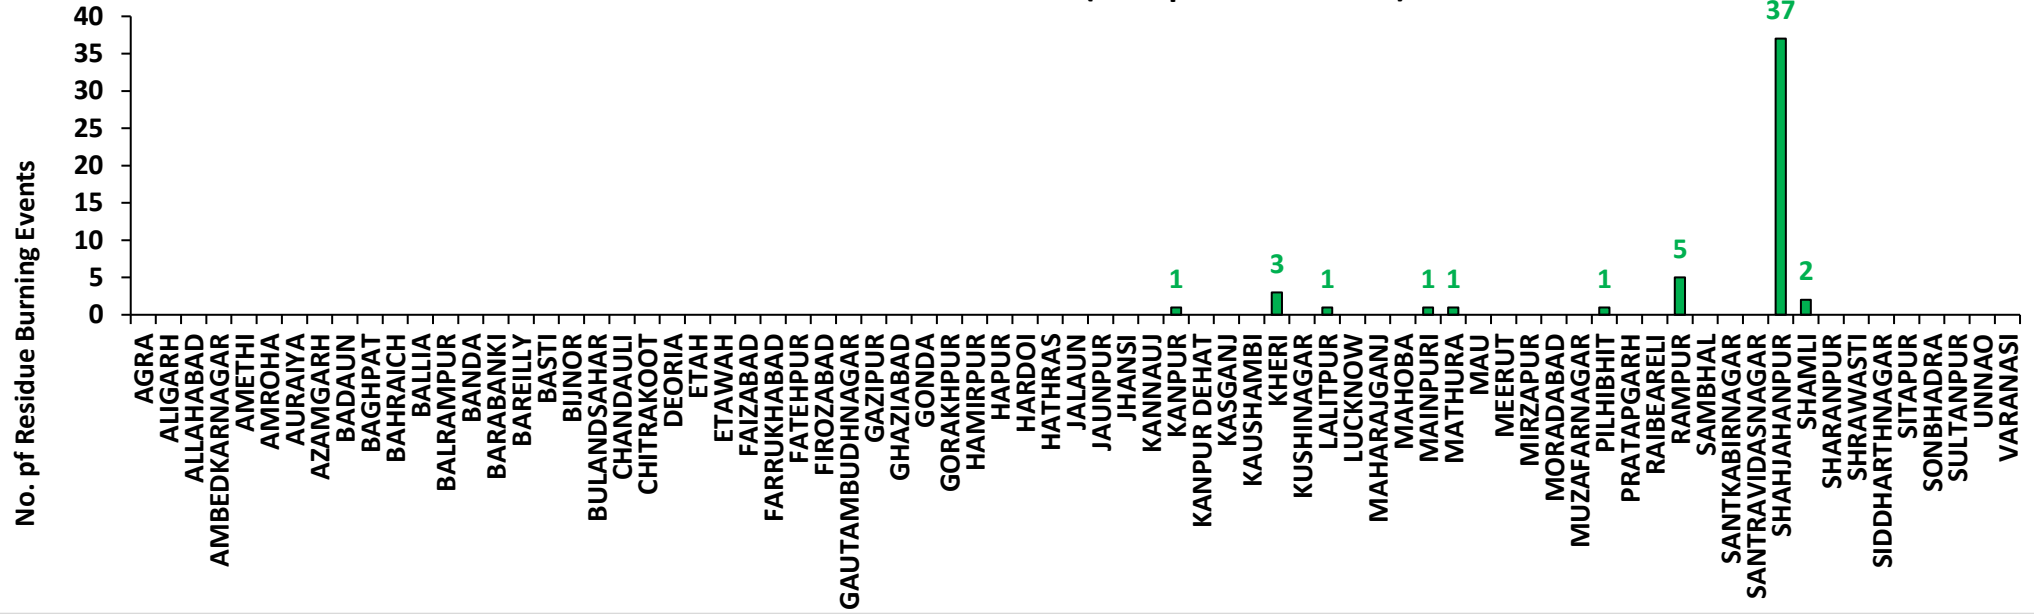

Uttar Pradesh Cumulative Events (15Sep - 06Oct-2021)