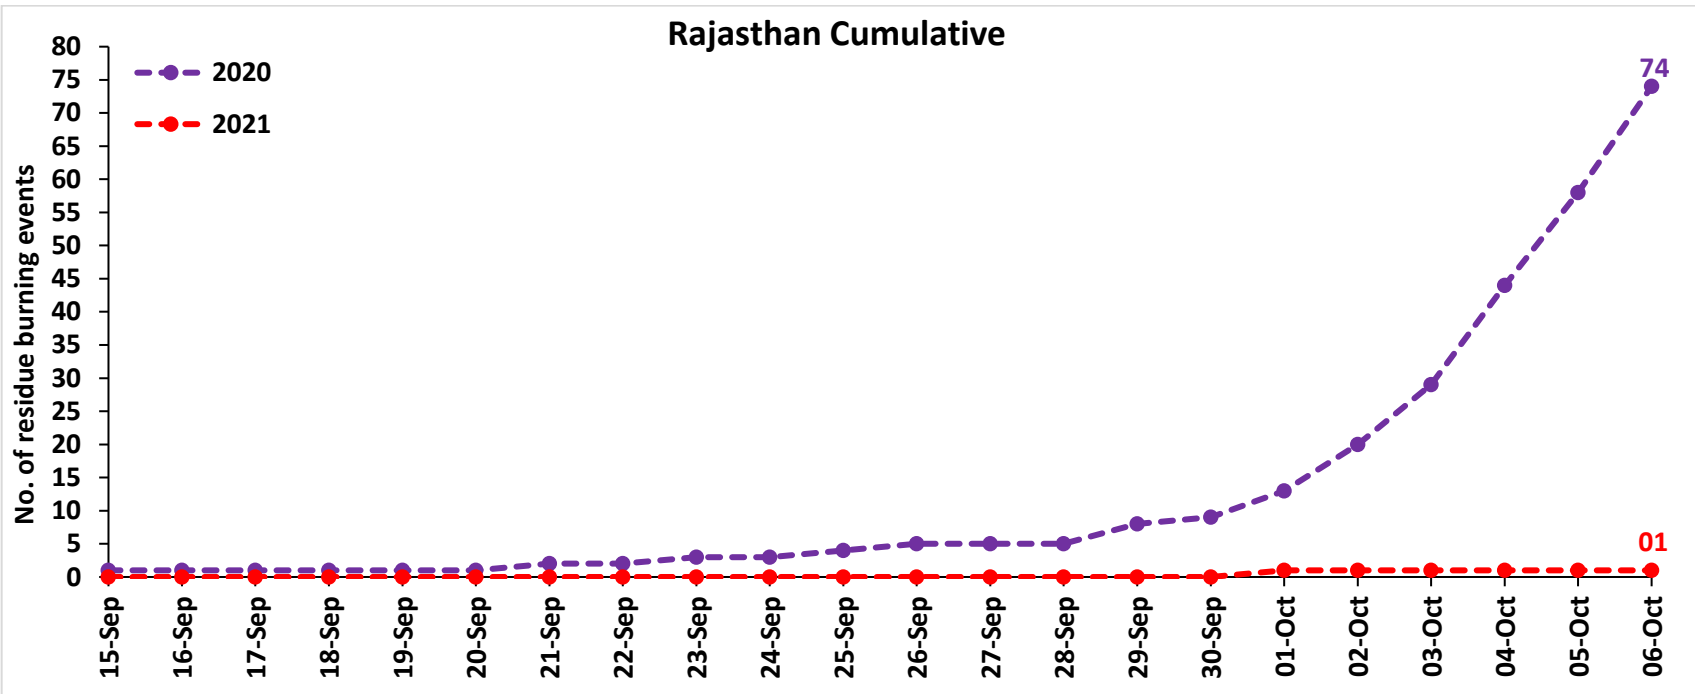

<http://creams.iari.res.in>

Highlights for 06-October-2021

- The active fire events due to rice residue burning were monitored using satellite remote sensing, following the new "Standard Protocol for Estimation of Crop Residue Burning Fire Events using Satellite Data".
- Satellites detected **44** residue burning events in the six study States on 06-Oct-2021.
- The state wise events detected on 06-Oct-2021 were **42** in Punjab, **0** in Haryana, **1** in UP, **0** in Delhi, **0** in Rajasthan and **1** in MP.
- Detection of burning events by satellites was hampered due to scattered clouds over all the study states.

Temporal distribution of rice residue burning events for the study States in 2021

Comparison of residue burning events in current year (2021) with previous year (2020) for the study States

Punjab

RICE RESIDUE BURNING IN PUNJAB

42 burning events detected in Punjab on **06th October 2021**

Fire Intensity (W/m²)

- 0 - 5
- 6 - 10
- 11 - 15
- 16 - 20
- >20

<http://geoportal.icar.gov.in:8080/geoexplorer/composer/>

District-wise cumulative number of residues burning events in Punjab (15Sep - 06Oct-2021)