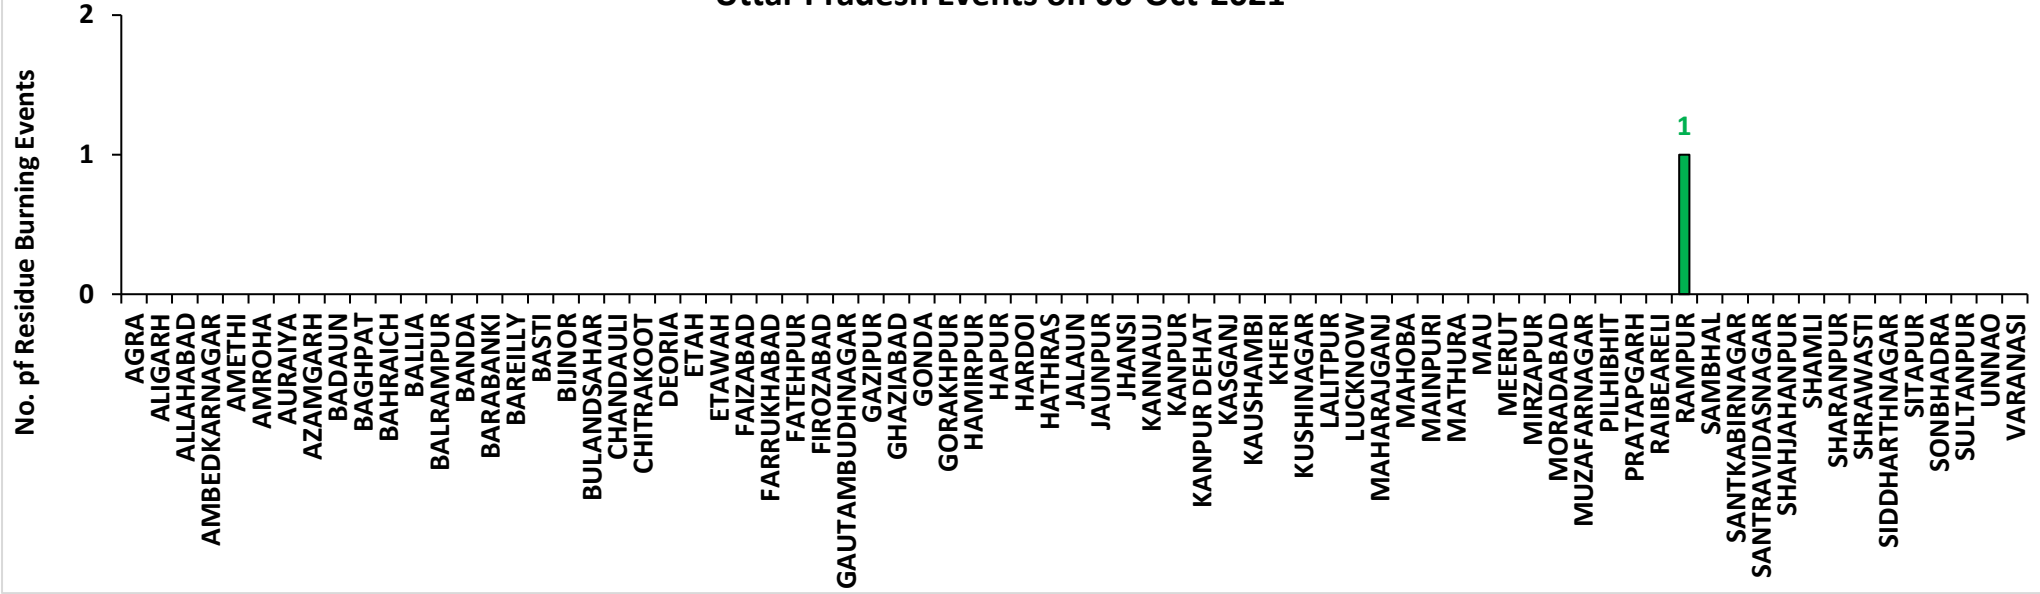

District-wise cumulative number of residues burning events in Uttar Pradesh (15 Sep - 06 Oct-2021)

Uttar Pradesh Events on 06-Oct-2021