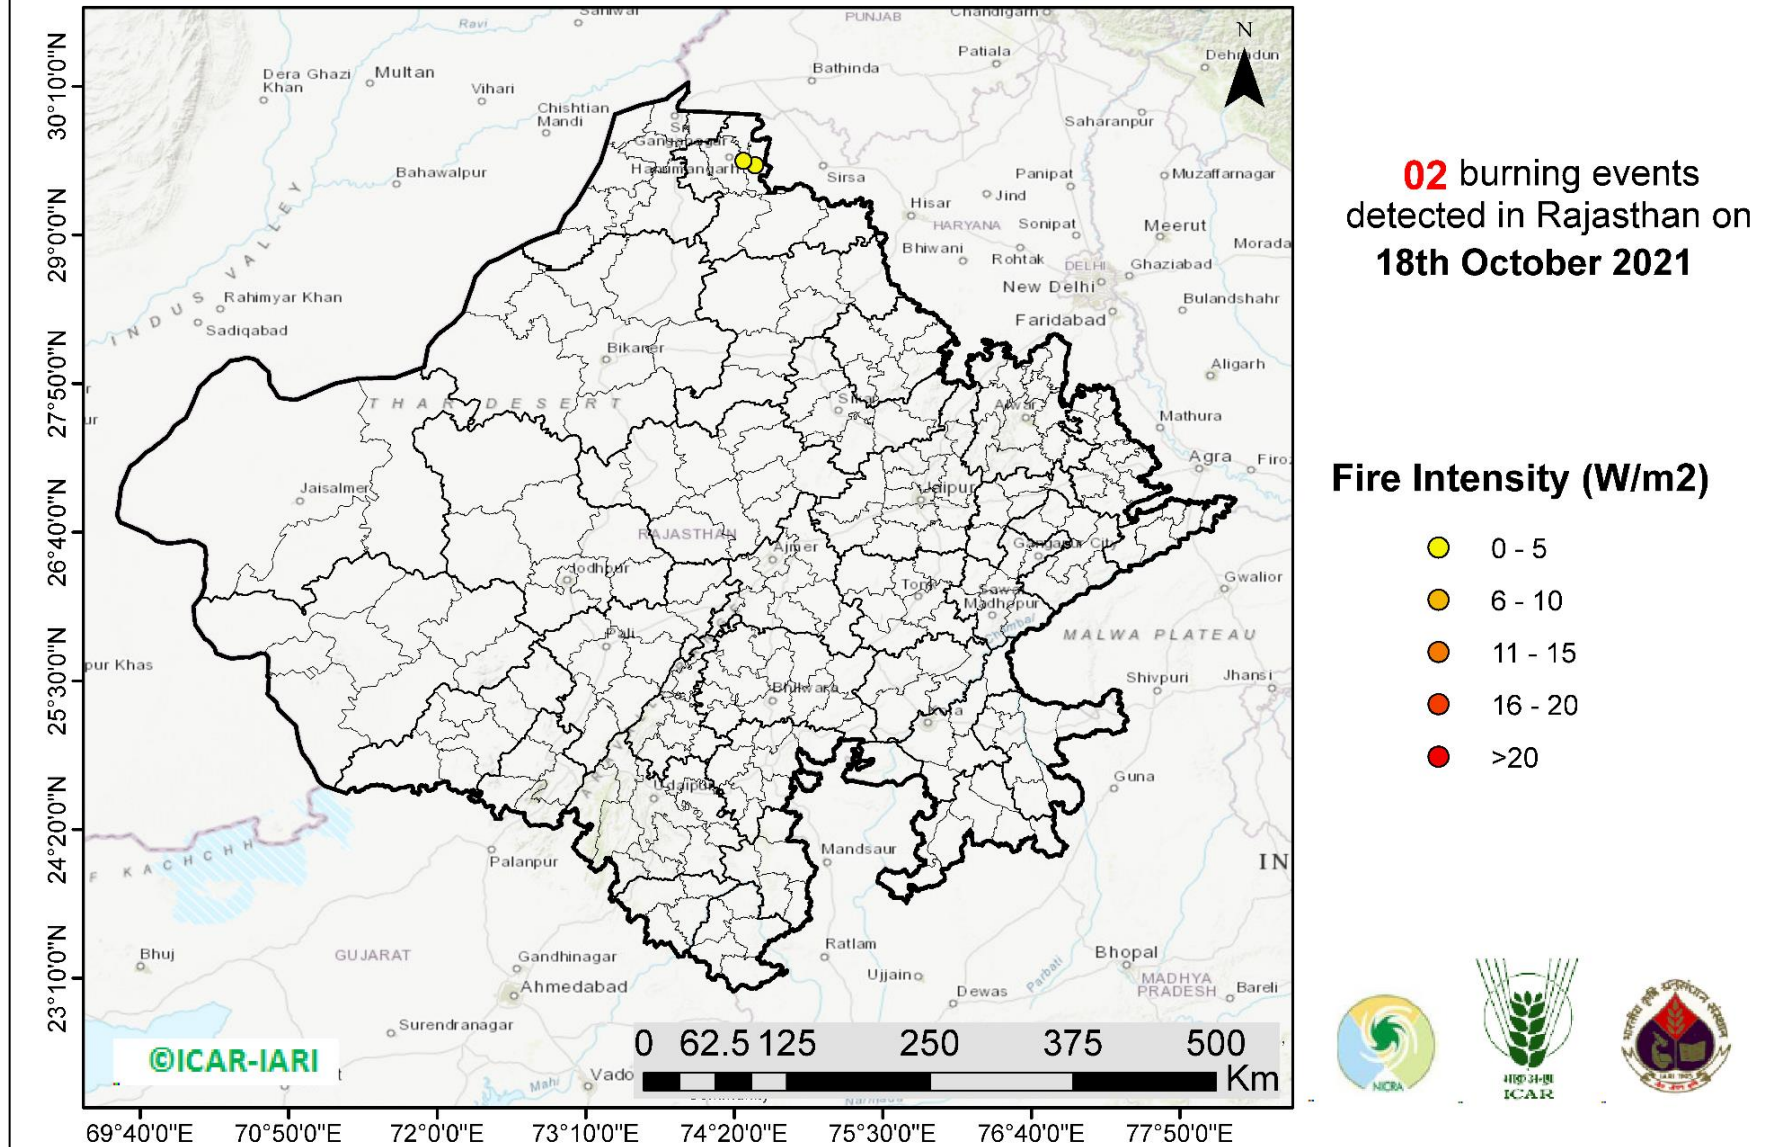

<http://creams.iari.res.in>

Highlights for 18-October-2021

- The active fire events due to rice residue burning were monitored using satellite remote sensing, following the new "Standard Protocol for Estimation of Crop Residue Burning Fire Events using Satellite Data".
- Satellites detected **60** residue burning events in the six study States on 18-Oct-2021.
- The state wise events detected on 18-Oct-2021 were **57** in Punjab, **1** in Haryana, **0** in UP, **0** in Delhi, **2** in Rajasthan and **0** in MP.
- The number of events has increased from **54** on 17-Oct-2021 to **60** on 18-Oct-2021 in the six study states.
- Detection of burning events by satellites was hampered due to clouds over all the study states.
- Total **4206** burning events were detected in the six states between 15-Sept-2021 and 18-Oct-2021, which are distributed as **2446**, **1027**, **620**, **0**, **29** and **84** in Punjab, Haryana, UP, Delhi, Rajasthan and MP, respectively.
- Overall, the total burning events recorded in the six states are **56.8%** less than in 2020 till date. Punjab recorded **67.1%** reduction, Haryana recorded **5.8%** reduction, UP recorded **36.3%** increase, Delhi recorded **100%** reduction, Rajasthan recorded **89.5%** reduction and MP recorded **84.2%** reduction, in the current season than in 2020.

Delhi Cumulative

Punjab

RICE RESIDUE BURNING IN PUNJAB

57 burning events detected in Punjab on **18th October 2021**

Fire Intensity (W/m²)

- 0 - 5
- 6 - 10
- 11 - 15
- 16 - 20
- >20

<http://geoportal.icar.gov.in:8080/geoexplorer/composer/>

Rajasthan

RICE RESIDUE BURNING IN RAJASTHAN

District-wise cumulative number of residues burning events in Rajasthan (15 Sep - 18 Oct-2021)

District-wise cumulative number of residues burning events detected in 2020 and 2021
(Period: 15 September - 18 October)