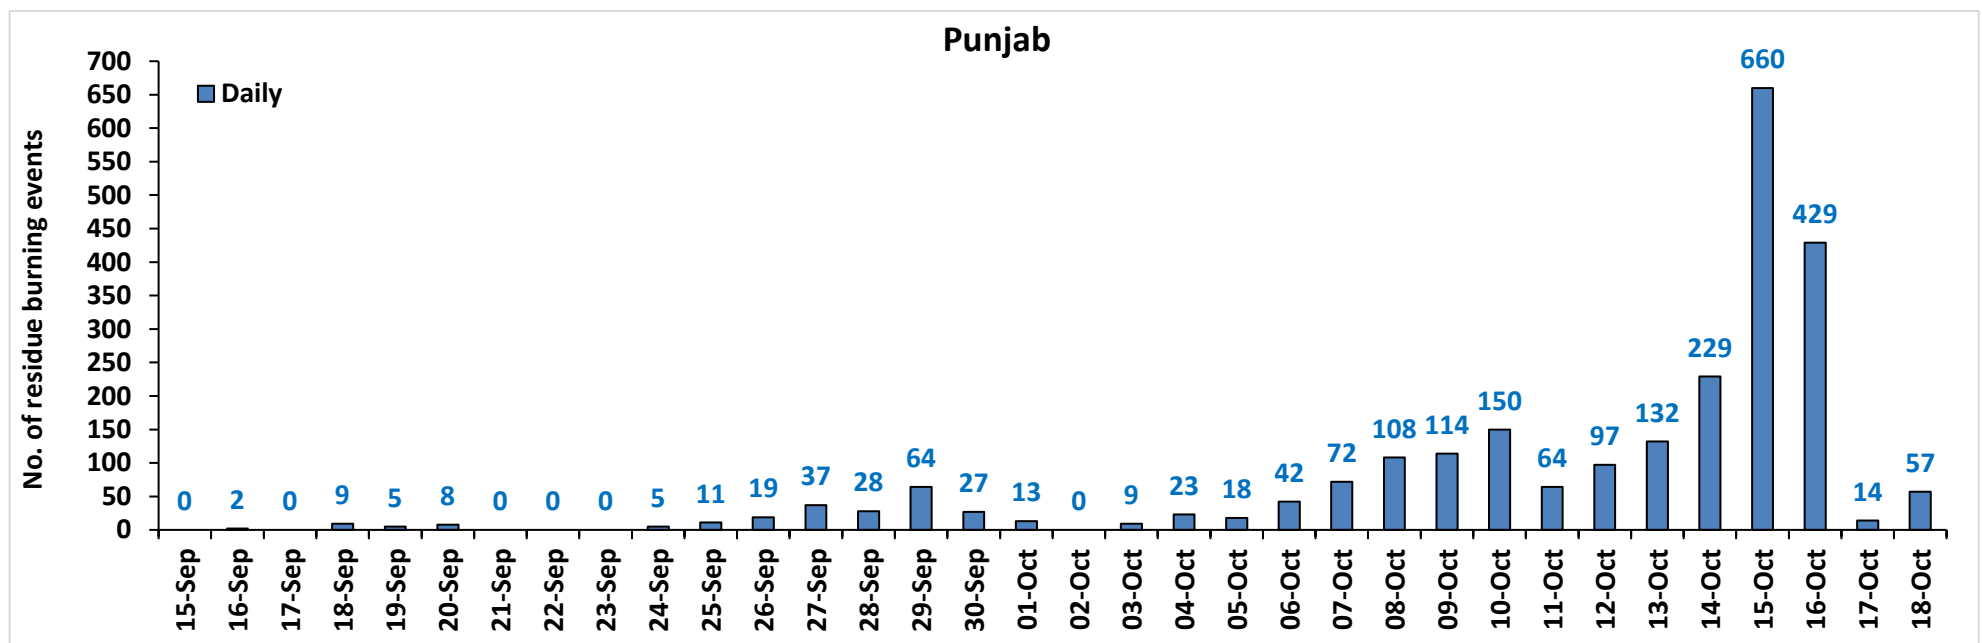

Highlights for 18-October-2021

- The active fire events due to rice residue burning were monitored using satellite remote sensing, following the new "Standard Protocol for Estimation of Crop Residue Burning Fire Events using Satellite Data".
- Satellites detected **60** residue burning events in the six study States on 18-Oct-2021.
- The state wise events detected on 18-Oct-2021 were **57** in Punjab, **1** in Haryana, **0** in UP, **0** in Delhi, **2** in Rajasthan and **0** in MP.
- The number of events has increased from **54** on 17-Oct-2021 to **60** on 18-Oct-2021 in the six study states.
- Detection of burning events by satellites was hampered due to clouds over all the study states.
- Total **4206** burning events were detected in the six states between 15-Sept-2021 and 18-Oct-2021, which are distributed as **2446**, **1027**, **620**, **0**, **29** and **84** in Punjab, Haryana, UP, Delhi, Rajasthan and MP, respectively.
- Overall, the total burning events recorded in the six states are **56.8%** less than in 2020 till date. Punjab recorded **67.1%** reduction, Haryana recorded **5.8%** reduction, UP recorded **36.3%** increase, Delhi recorded **100%** reduction, Rajasthan recorded **89.5%** reduction and MP recorded **84.2%** reduction, in the current season than in 2020.

Temporal distribution of rice residue burning events for the study States in 2021