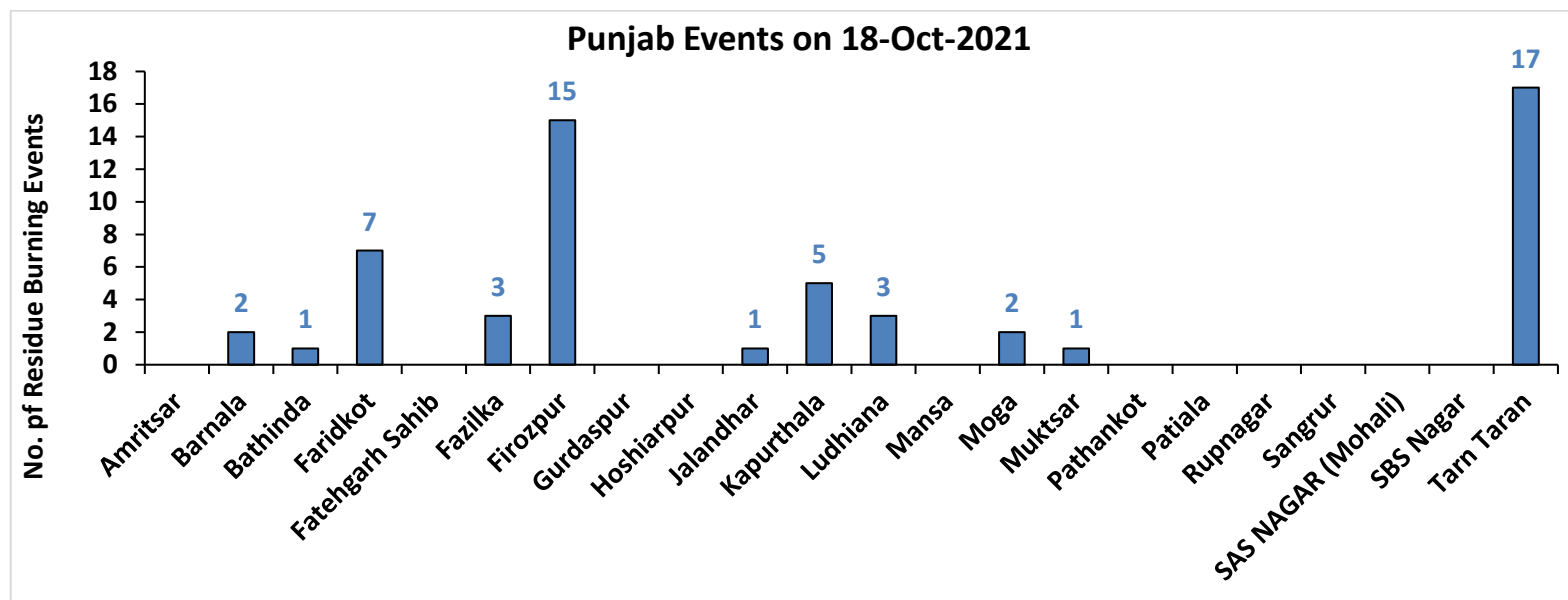

District-wise cumulative number of residues burning events in Punjab (15Sep - 18Oct-2021)