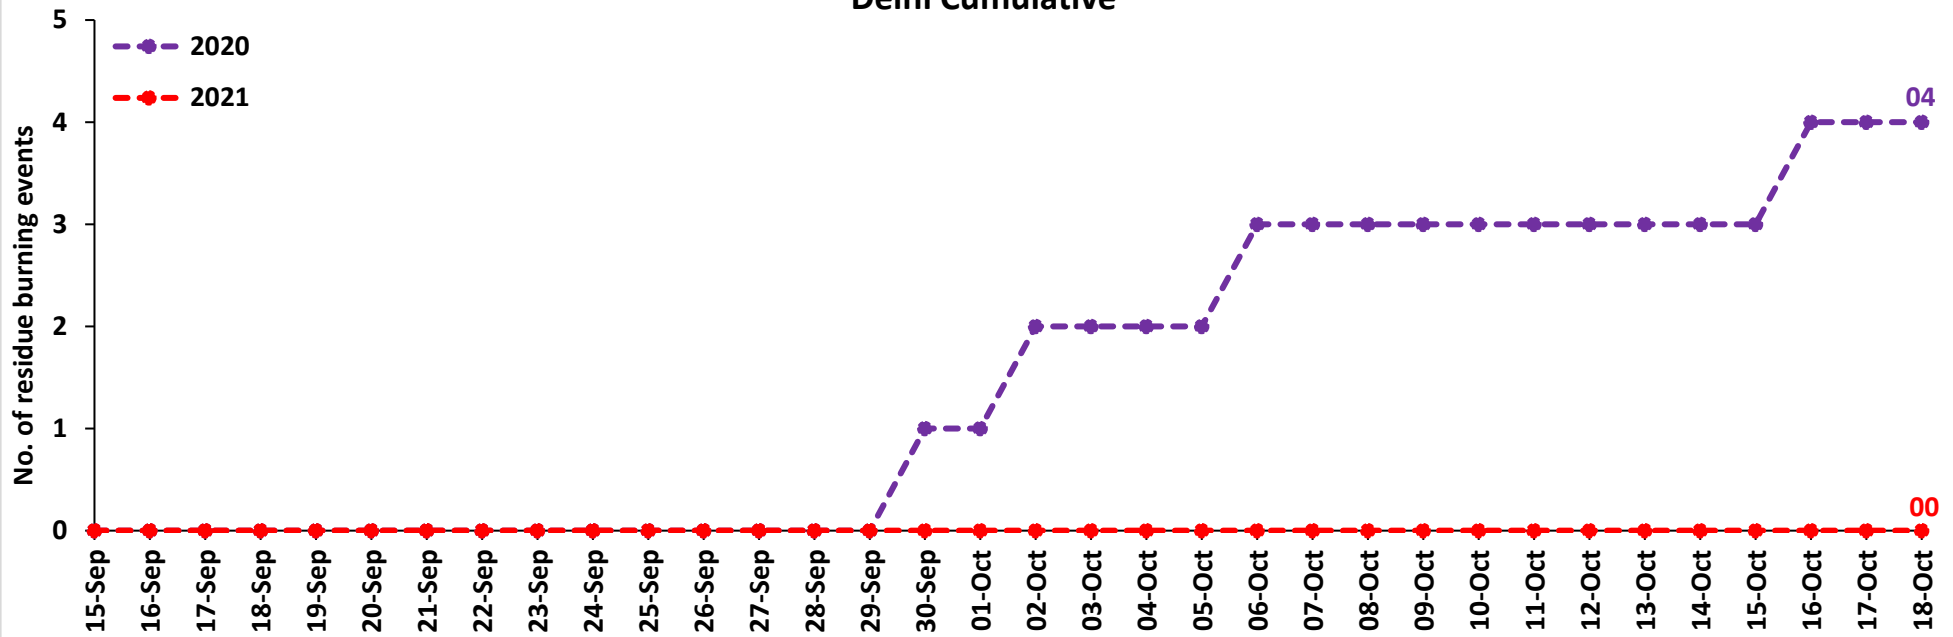

Delhi Cumulative