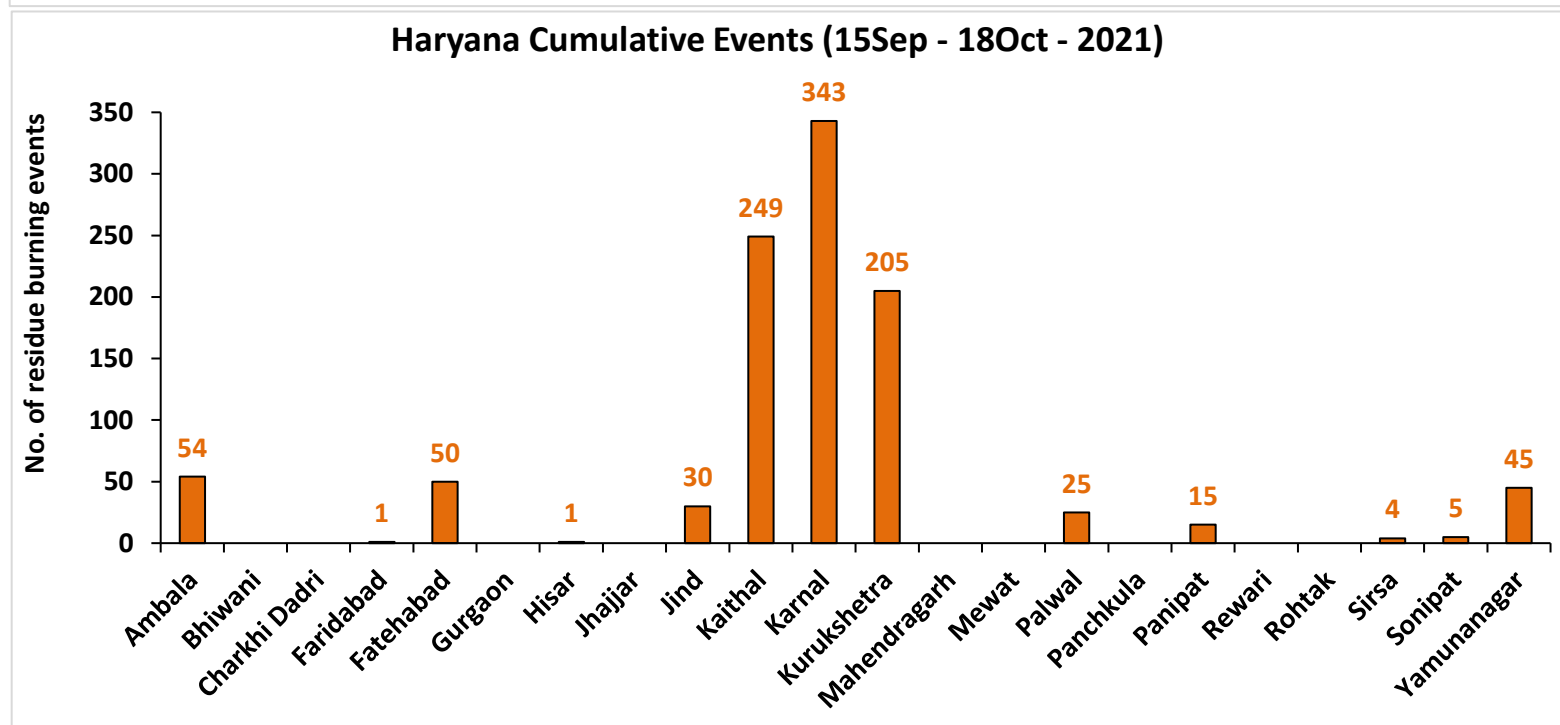

<http://creams.iari.res.in>

Highlights for 18-October-2021

- The active fire events due to rice residue burning were monitored using satellite remote sensing, following the new "Standard Protocol for Estimation of Crop Residue Burning Fire Events using Satellite Data".
- Satellites detected **60** residue burning events in the six study States on 18-Oct-2021.
- The state wise events detected on 18-Oct-2021 were **57** in Punjab, **1** in Haryana, **0** in UP, **0** in Delhi, **2** in Rajasthan and **0** in MP.
- The number of events has increased from **54** on 17-Oct-2021 to **60** on 18-Oct-2021 in the six study states.
- Detection of burning events by satellites was hampered due to clouds over all the study states.
- Total **4206** burning events were detected in the six states between 15-Sept-2021 and 18-Oct-2021, which are distributed as **2446**, **1027**, **620**, **0**, **29** and **84** in Punjab, Haryana, UP, Delhi, Rajasthan and MP, respectively.
- Overall, the total burning events recorded in the six states are **56.8%** less than in 2020 till date. Punjab recorded **67.1%** reduction, Haryana recorded **5.8%** reduction, UP recorded **36.3%** increase, Delhi recorded **100%** reduction, Rajasthan recorded **89.5%** reduction and MP recorded **84.2%** reduction, in the current season than in 2020.

Delhi Cumulative

Punjab

RICE RESIDUE BURNING IN PUNJAB

57 burning events detected in Punjab on **18th October 2021**

Fire Intensity (W/m²)

- 0 - 5
- 6 - 10
- 11 - 15
- 16 - 20
- >20

<http://geoportal.icar.gov.in:8080/geoexplorer/composer/>

District-wise cumulative number of residues burning events in Punjab (15Sep - 18Oct-2021)

Haryana

RICE RESIDUE BURNING IN HARYANA

<http://geoportal.icar.gov.in:8080/geoexplorer/composer/>

District-wise cumulative number of residues burning events in Haryana (15 Sep - 18 Oct-2021)