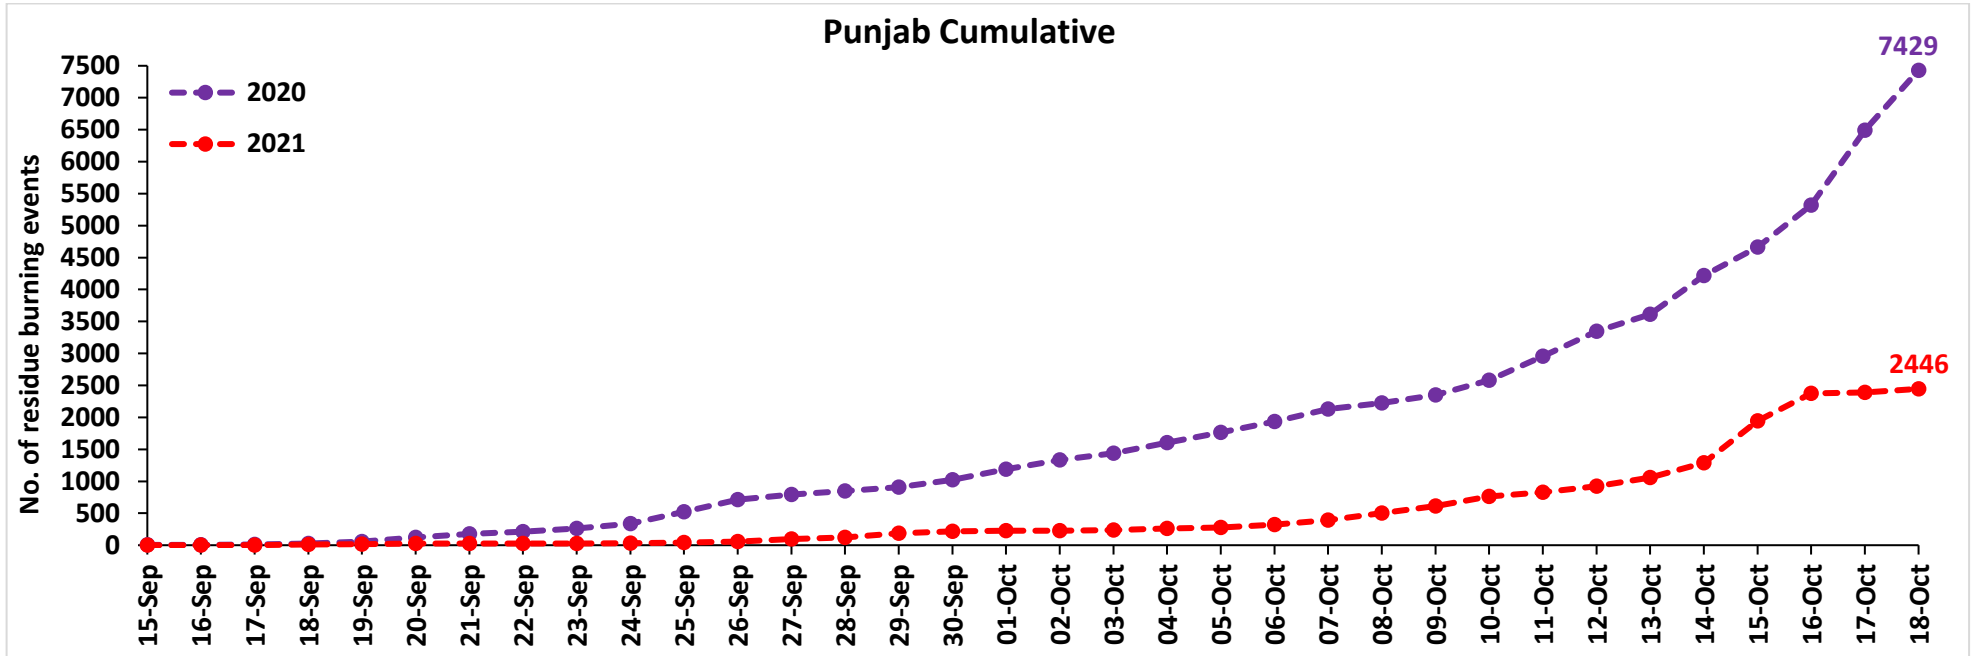

<http://creams.iari.res.in>

Highlights for 18-October-2021

- The active fire events due to rice residue burning were monitored using satellite remote sensing, following the new "Standard Protocol for Estimation of Crop Residue Burning Fire Events using Satellite Data".
- Satellites detected **60** residue burning events in the six study States on 18-Oct-2021.
- The state wise events detected on 18-Oct-2021 were **57** in Punjab, **1** in Haryana, **0** in UP, **0** in Delhi, **2** in Rajasthan and **0** in MP.
- The number of events has increased from **54** on 17-Oct-2021 to **60** on 18-Oct-2021 in the six study states.
- Detection of burning events by satellites was hampered due to clouds over all the study states.
- Total **4206** burning events were detected in the six states between 15-Sept-2021 and 18-Oct-2021, which are distributed as **2446**, **1027**, **620**, **0**, **29** and **84** in Punjab, Haryana, UP, Delhi, Rajasthan and MP, respectively.
- Overall, the total burning events recorded in the six states are **56.8%** less than in 2020 till date. Punjab recorded **67.1%** reduction, Haryana recorded **5.8%** reduction, UP recorded **36.3%** increase, Delhi recorded **100%** reduction, Rajasthan recorded **89.5%** reduction and MP recorded **84.2%** reduction, in the current season than in 2020.

Temporal distribution of rice residue burning events for the study States in 2021

Rajasthan

Madhya Pradesh

Comparison of residue burning events in current year (2021) with previous year (2020) for the study States

Delhi Cumulative

Punjab

RICE RESIDUE BURNING IN PUNJAB

57 burning events detected in Punjab on **18th October 2021**

Fire Intensity (W/m²)

- 0 - 5
- 6 - 10
- 11 - 15
- 16 - 20
- >20

<http://geoportal.icar.gov.in:8080/geoexplorer/composer/>