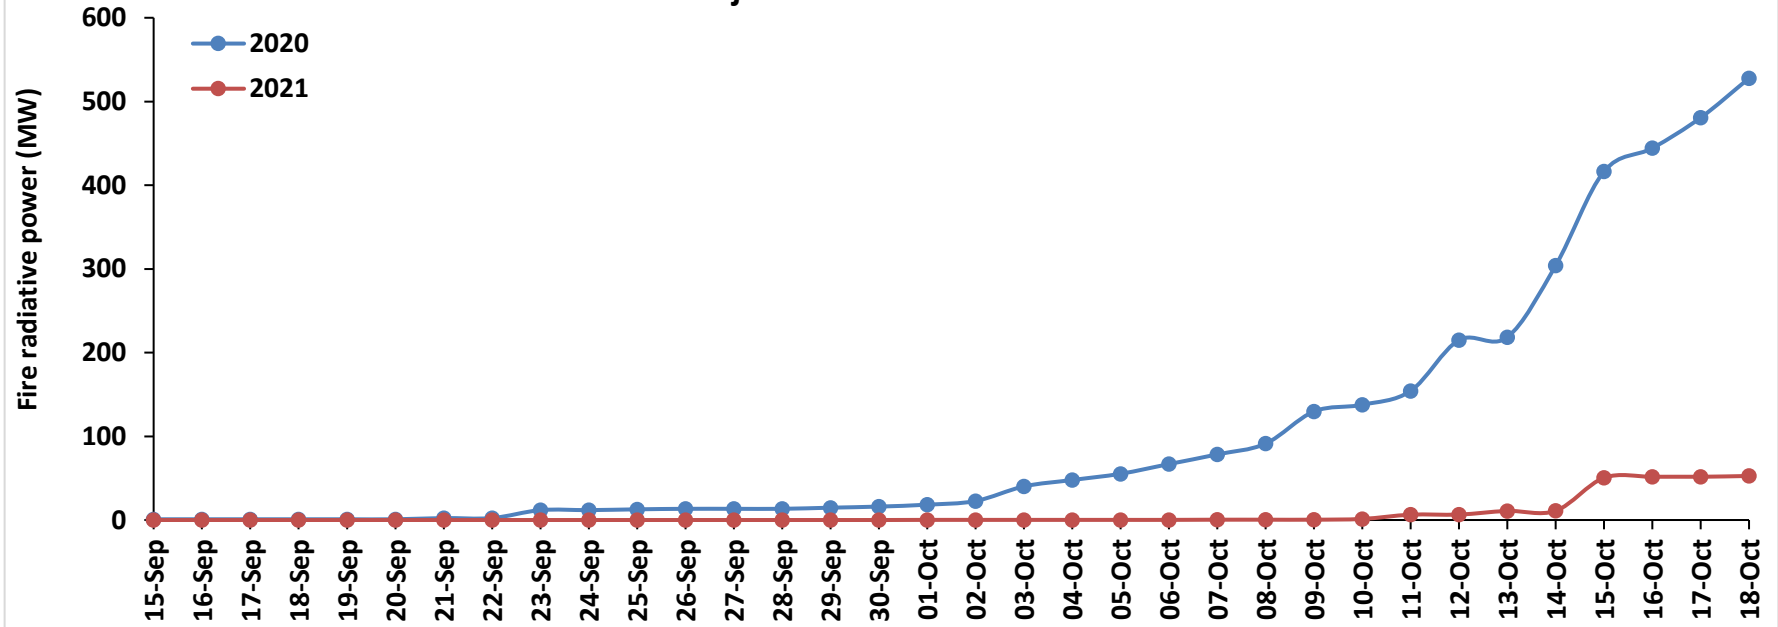

Rajasthan Cumulative