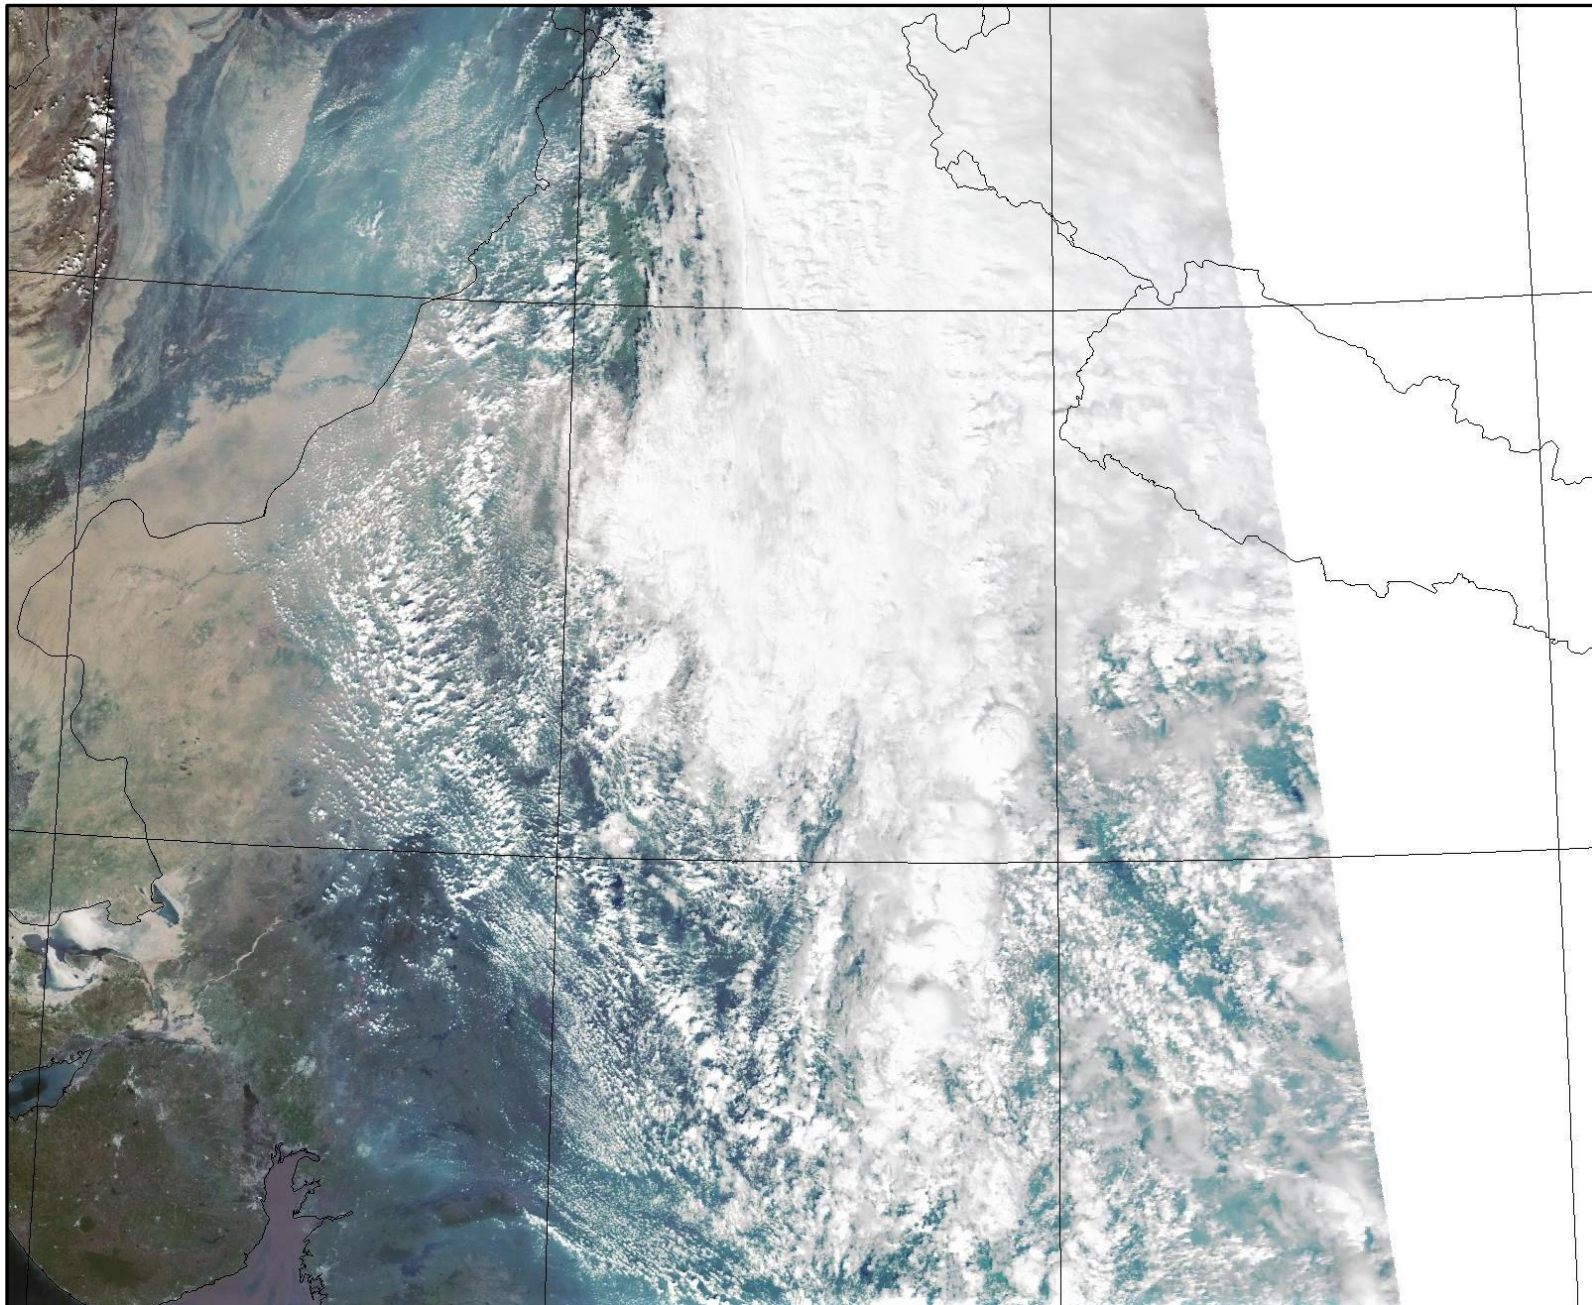

AQUA (MODIS) Satellite image (TCC) of North and Central India Acquired on 17-Oct-2021 at 13:30:25 IST by IARI Ground Station

The study used data received from following Satellites at NRSC Ground Station

S. No.	Satellite Name	Sensor	Resolution (meter)	Day / Night Passes
1.	Suomi NPP	VIIRS	375 / 750	Both
2.	Terra	MODIS	1000	Both
3.	Aqua	MODIS	1000	Both

**The rice mask for the Punjab and Haryana were provided by MNCFC, MoA&FW, Govt of India
The kharif crop mask for Delhi, Uttar Pradesh, Rajasthan and Madhya Pradesh were provided by NRSC**

Study Team

ICAR – HQ	Dr S.K. Chaudhari	DDG (AG. ENGG.)	ddgengg@icar.org.in
	Dr S. Bhasker	ADG (NRM)	adgagroandaf@gmail.com
	Dr K.K. Singh	ADG (AG. ENGG.)	kanchansingh044@gmail.com
ICAR - IARI	Dr V.K. Sehgal	Professor & Nodal Scientist	iaricreams@gmail.com
	Dr Rajkumar Dhakar	Scientist	raidhakar.iari@gmail.com
	Mr Mohd Jahangir	Lab Assistant (KRISHI)	mjahangir198@gmail.com
ICAR - ATARI	Dr Rajbir Singh	Director ATARI (Zone-I) Ludhiana	rajbirsingh.zpd@gmail.com
	Dr S.K. Singh	Director ATARI (Zone-II) Jodhpur	sushilsinghiipr@yahoo.co.in
	Dr Atar Singh	Director ATARI (Zone-III) Kanpur	zpdicarkanpur@gmail.com
ICAR - IASRI	Dr Rajender Parsad	Director	rajender.parsad@icar.gov.in

GIS Maps of fire events can be visualized online on ICAR KRISHI Geoportal website: <http://geoportal.icar.gov.in:8080/geoexplorer/composer/>
(Part of KRISHI Portal: <https://krishi.icar.gov.in> initiative)

***