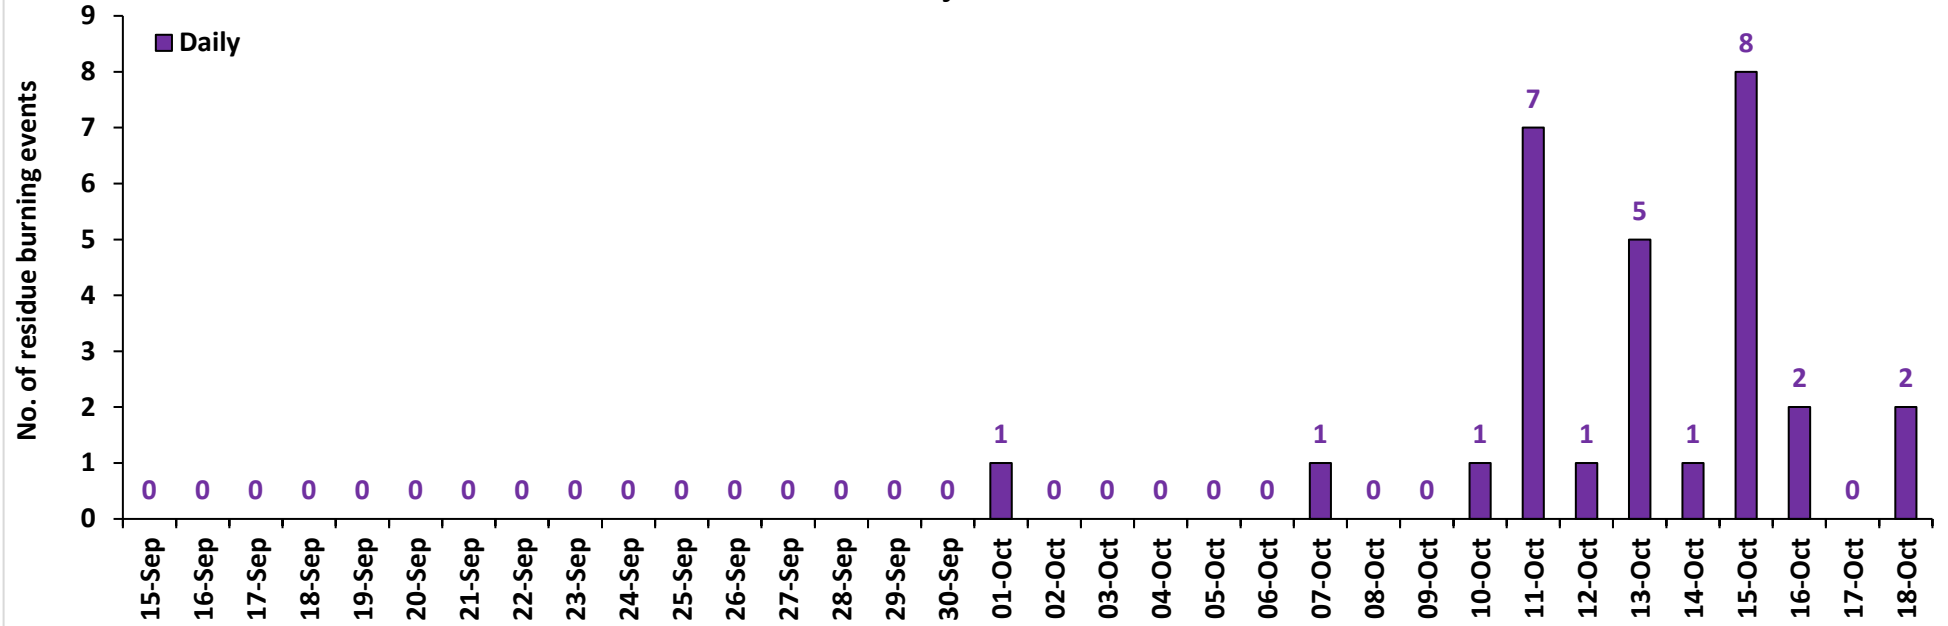

Rajasthan

Madhya Pradesh