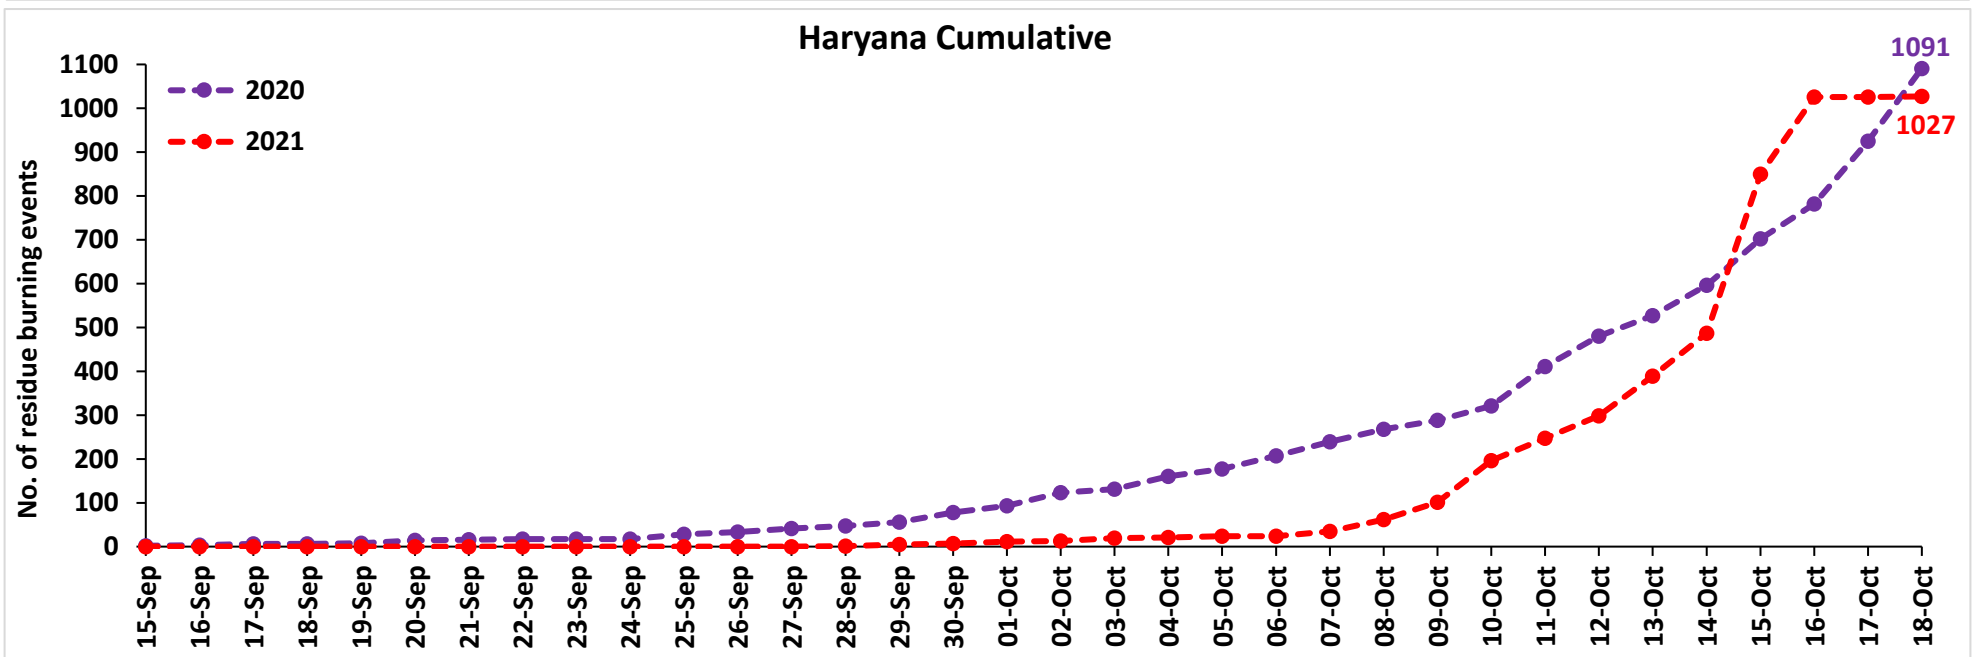

<http://creams.iari.res.in>

Highlights for 18-October-2021

- The active fire events due to rice residue burning were monitored using satellite remote sensing, following the new "Standard Protocol for Estimation of Crop Residue Burning Fire Events using Satellite Data".
- Satellites detected **60** residue burning events in the six study States on 18-Oct-2021.
- The state wise events detected on 18-Oct-2021 were **57** in Punjab, **1** in Haryana, **0** in UP, **0** in Delhi, **2** in Rajasthan and **0** in MP.
- The number of events has increased from **54** on 17-Oct-2021 to **60** on 18-Oct-2021 in the six study states.
- Detection of burning events by satellites was hampered due to clouds over all the study states.
- Total **4206** burning events were detected in the six states between 15-Sept-2021 and 18-Oct-2021, which are distributed as **2446**, **1027**, **620**, **0**, **29** and **84** in Punjab, Haryana, UP, Delhi, Rajasthan and MP, respectively.
- Overall, the total burning events recorded in the six states are **56.8%** less than in 2020 till date. Punjab recorded **67.1%** reduction, Haryana recorded **5.8%** reduction, UP recorded **36.3%** increase, Delhi recorded **100%** reduction, Rajasthan recorded **89.5%** reduction and MP recorded **84.2%** reduction, in the current season than in 2020.

Temporal distribution of rice residue burning events for the study States in 2021

Rajasthan

Madhya Pradesh

Comparison of residue burning events in current year (2021) with previous year (2020) for the study States

Delhi Cumulative

Punjab

RICE RESIDUE BURNING IN PUNJAB

57 burning events detected in Punjab on **18th October 2021**

Fire Intensity (W/m²)

- 0 - 5
- 6 - 10
- 11 - 15
- 16 - 20
- >20

<http://geoportal.icar.gov.in:8080/geoexplorer/composer/>