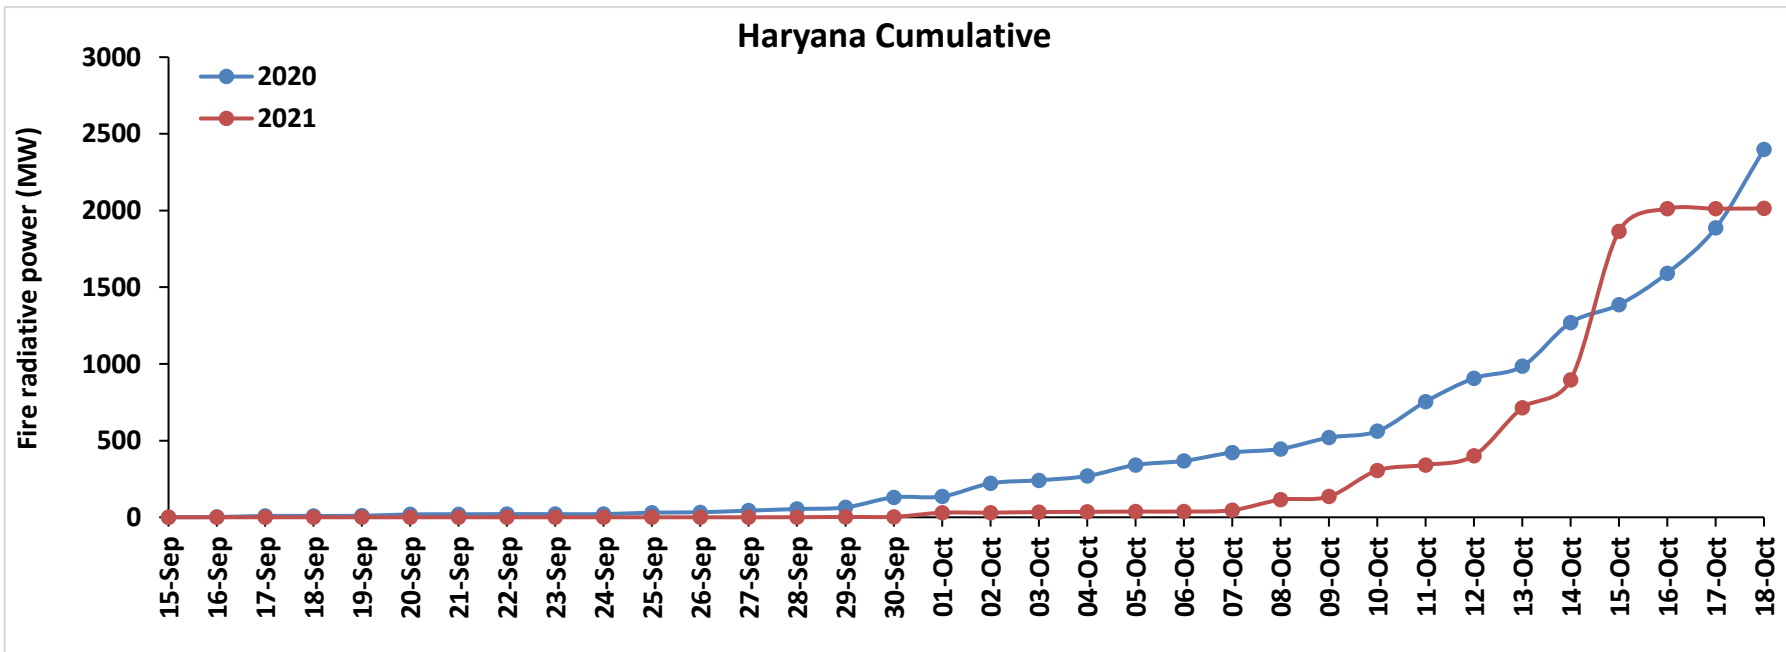

Comparison of residue burning fire power in current year (2021) with previous year (2020) for the study States