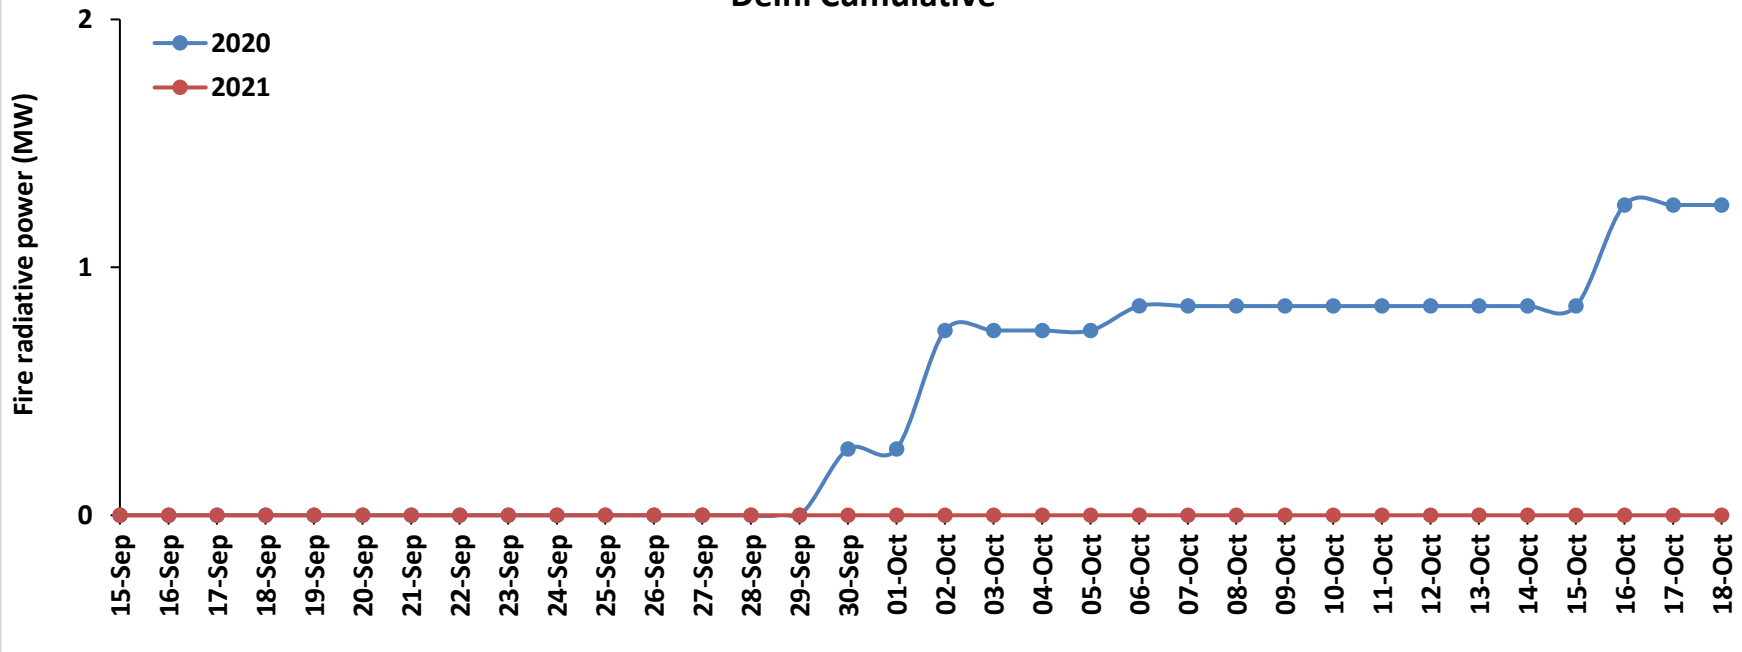

Delhi Cumulative