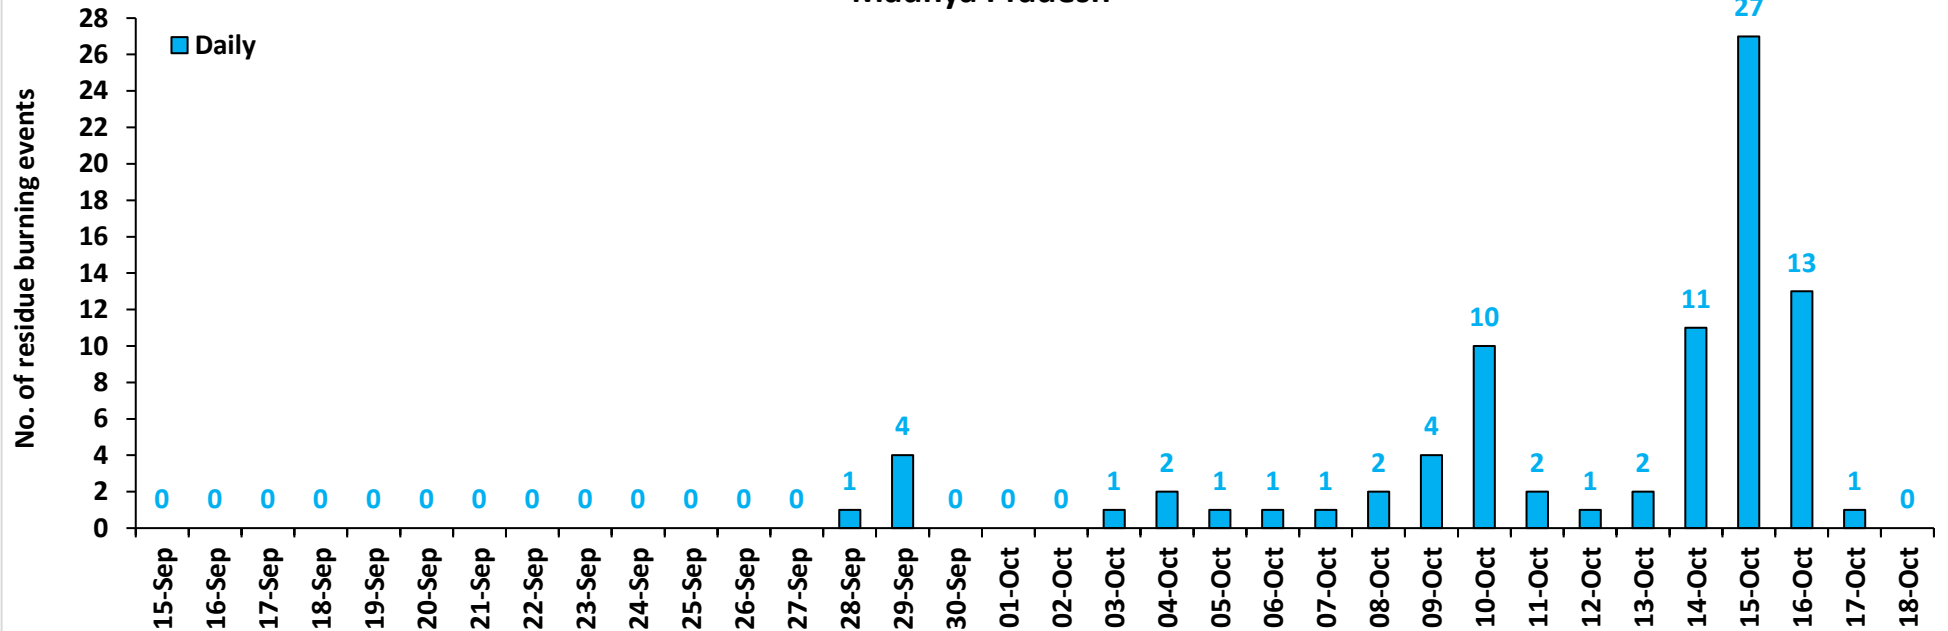

<http://creams.iari.res.in>

Highlights for 18-October-2021

- The active fire events due to rice residue burning were monitored using satellite remote sensing, following the new "Standard Protocol for Estimation of Crop Residue Burning Fire Events using Satellite Data".
- Satellites detected **60** residue burning events in the six study States on 18-Oct-2021.
- The state wise events detected on 18-Oct-2021 were **57** in Punjab, **1** in Haryana, **0** in UP, **0** in Delhi, **2** in Rajasthan and **0** in MP.
- The number of events has increased from **54** on 17-Oct-2021 to **60** on 18-Oct-2021 in the six study states.
- Detection of burning events by satellites was hampered due to clouds over all the study states.
- Total **4206** burning events were detected in the six states between 15-Sept-2021 and 18-Oct-2021, which are distributed as **2446**, **1027**, **620**, **0**, **29** and **84** in Punjab, Haryana, UP, Delhi, Rajasthan and MP, respectively.
- Overall, the total burning events recorded in the six states are **56.8%** less than in 2020 till date. Punjab recorded **67.1%** reduction, Haryana recorded **5.8%** reduction, UP recorded **36.3%** increase, Delhi recorded **100%** reduction, Rajasthan recorded **89.5%** reduction and MP recorded **84.2%** reduction, in the current season than in 2020.

Temporal distribution of rice residue burning events for the study States in 2021

Rajasthan

Madhya Pradesh

Comparison of residue burning events in current year (2021) with previous year (2020) for the study States