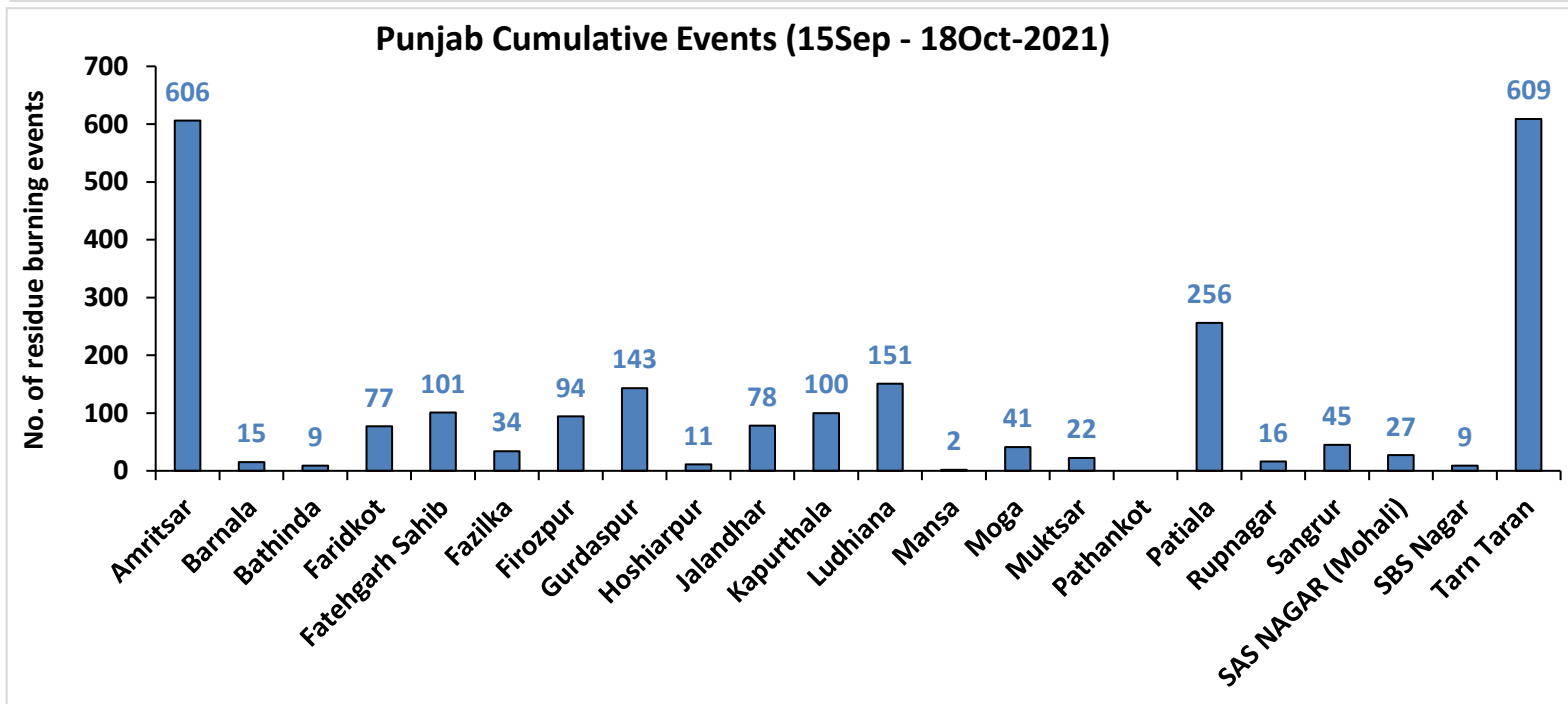

District-wise cumulative number of residues burning events in Punjab (15Sep - 18Oct-2021)