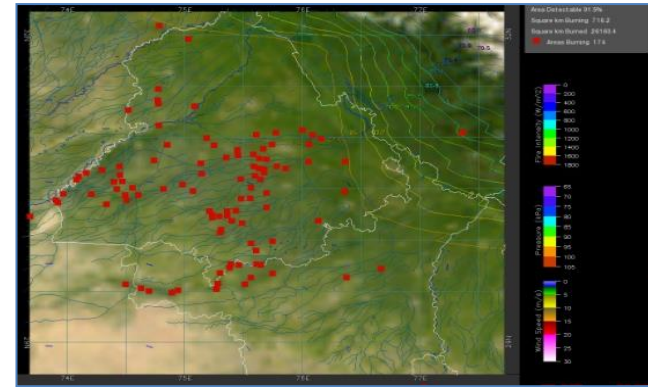

**Bulletin
No. 34**

**Events Date:
18-Oct-2021**

**Issued on:
18-Oct-2021**

MONITORING PADDY RESIDUE BURNING IN INDIA USING SATELLITE REMOTE SENSING DURING 2021

Prepared by:

**Consortium for Research on Agroecosystem Monitoring and Modeling from Space (CREAMS) Laboratory,
Division of Agricultural Physics, ICAR – Indian Agricultural Research Institute, New Delhi – 110012**

<http://creams.iari.res.in>

Highlights for 18-October-2021

- The active fire events due to rice residue burning were monitored using satellite remote sensing, following the new "Standard Protocol for Estimation of Crop Residue Burning Fire Events using Satellite Data".
- Satellites detected **60** residue burning events in the six study States on 18-Oct-2021.
- The state wise events detected on 18-Oct-2021 were **57** in Punjab, **1** in Haryana, **0** in UP, **0** in Delhi, **2** in Rajasthan and **0** in MP.
- The number of events has increased from **54** on 17-Oct-2021 to **60** on 18-Oct-2021 in the six study states.
- Detection of burning events by satellites was hampered due to clouds over all the study states.
- Total **4206** burning events were detected in the six states between 15-Sept-2021 and 18-Oct-2021, which are distributed as **2446**, **1027**, **620**, **0**, **29** and **84** in Punjab, Haryana, UP, Delhi, Rajasthan and MP, respectively.
- Overall, the total burning events recorded in the six states are **56.8%** less than in 2020 till date. Punjab recorded **67.1%** reduction, Haryana recorded **5.8%** reduction, UP recorded **36.3%** increase, Delhi recorded **100%** reduction, Rajasthan recorded **89.5%** reduction and MP recorded **84.2%** reduction, in the current season than in 2020.