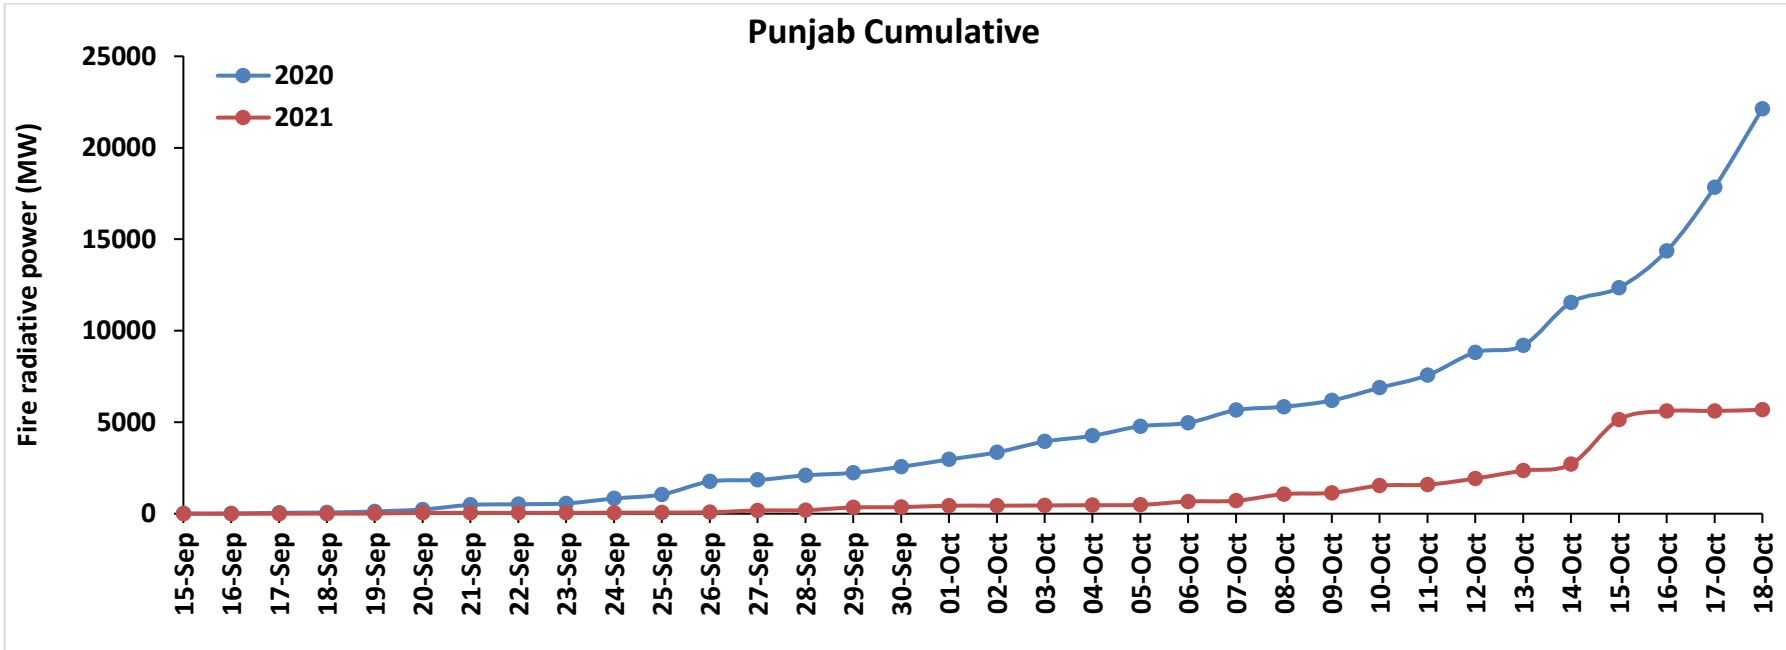

Comparison of residue burning fire power in current year (2021) with previous year (2020) for the study States