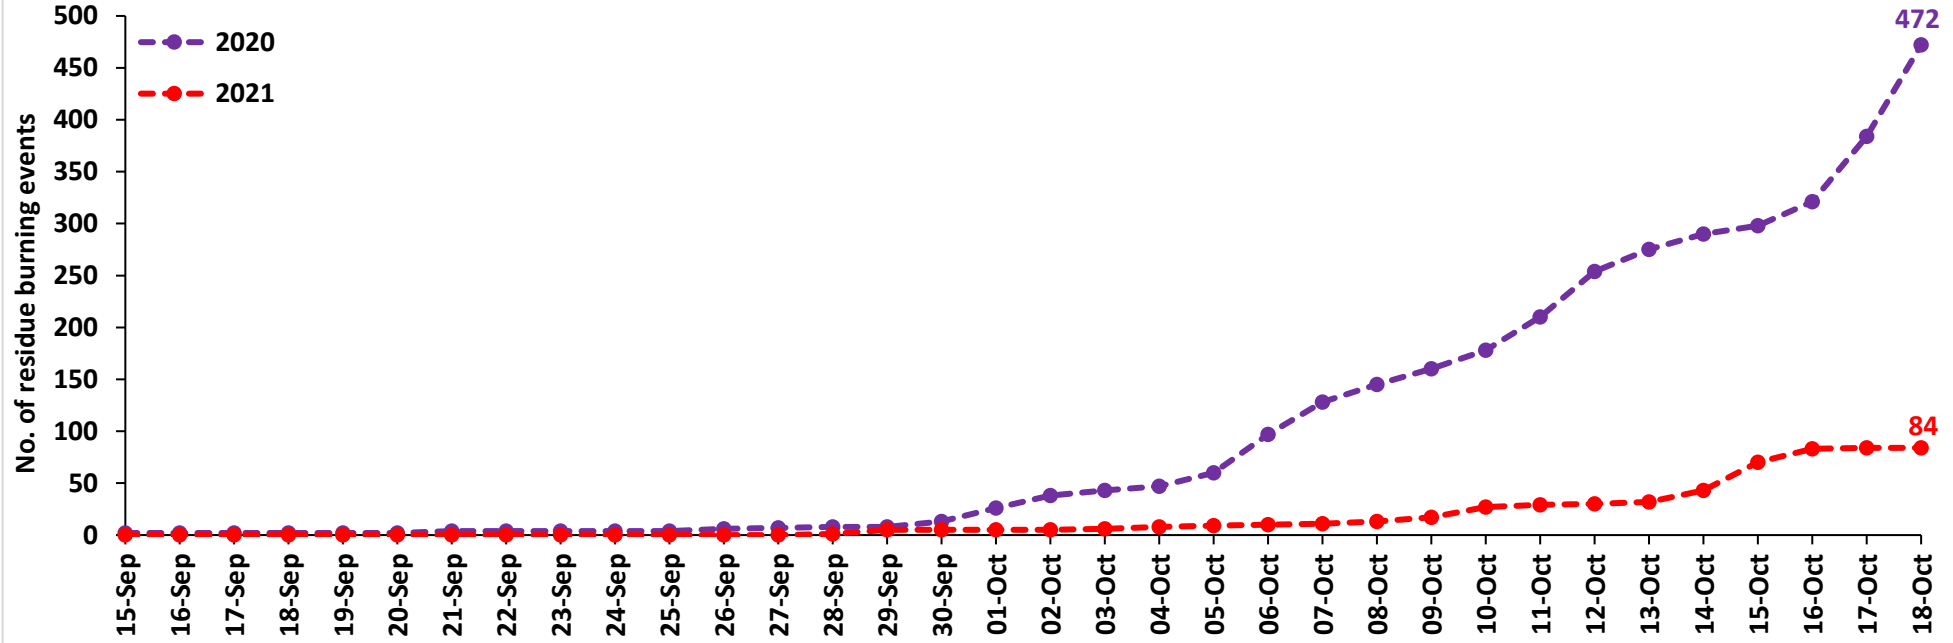

Madhya Pradesh Cumulative