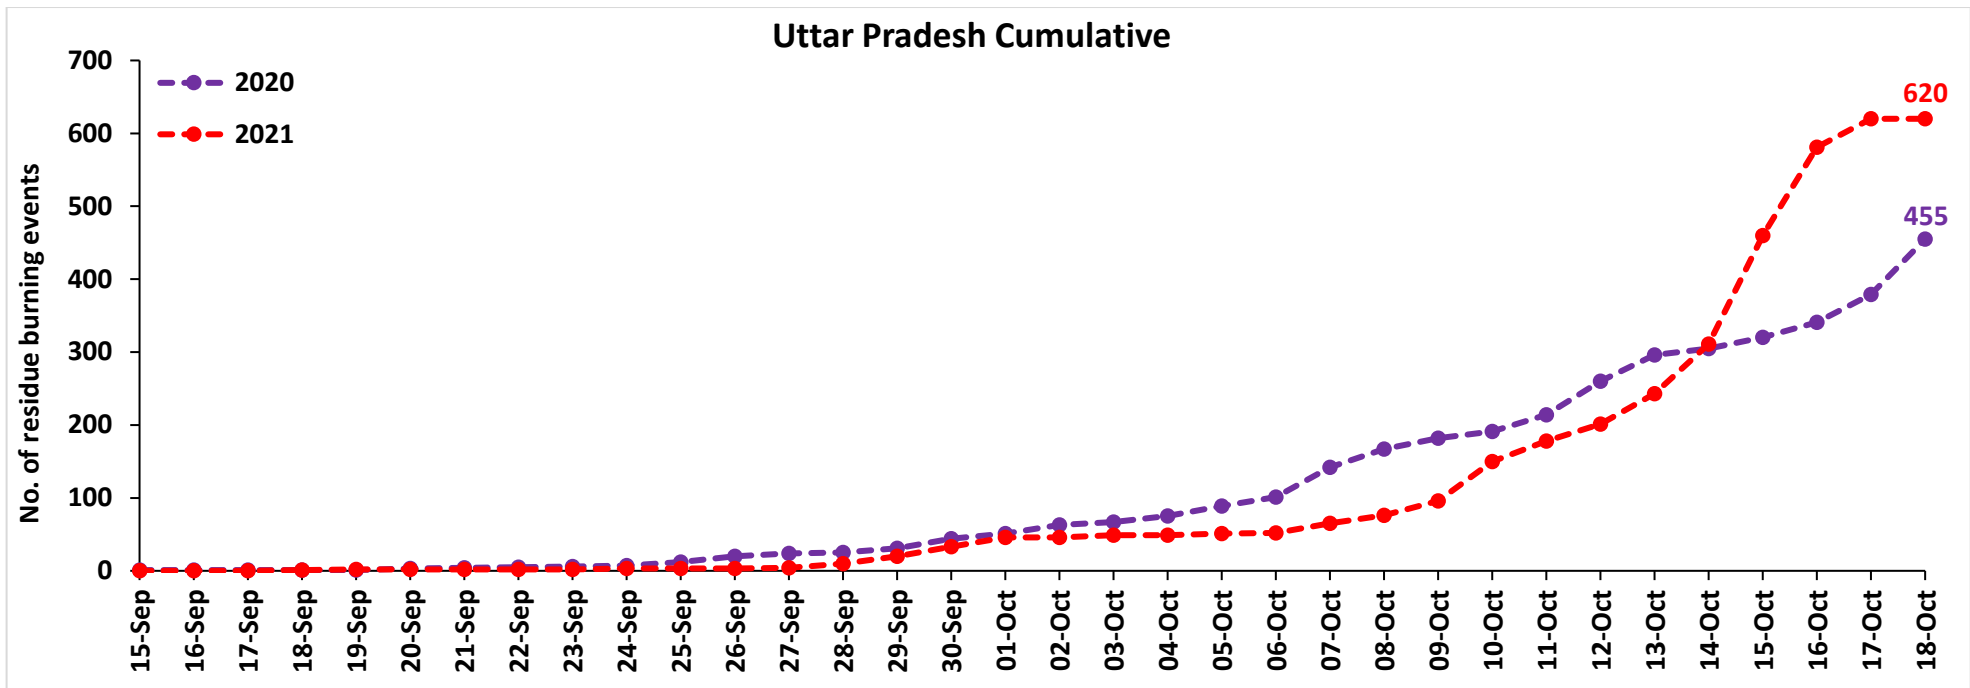

<http://creams.iari.res.in>

Highlights for 18-October-2021

- The active fire events due to rice residue burning were monitored using satellite remote sensing, following the new "Standard Protocol for Estimation of Crop Residue Burning Fire Events using Satellite Data".
- Satellites detected **60** residue burning events in the six study States on 18-Oct-2021.
- The state wise events detected on 18-Oct-2021 were **57** in Punjab, **1** in Haryana, **0** in UP, **0** in Delhi, **2** in Rajasthan and **0** in MP.
- The number of events has increased from **54** on 17-Oct-2021 to **60** on 18-Oct-2021 in the six study states.
- Detection of burning events by satellites was hampered due to clouds over all the study states.
- Total **4206** burning events were detected in the six states between 15-Sept-2021 and 18-Oct-2021, which are distributed as **2446**, **1027**, **620**, **0**, **29** and **84** in Punjab, Haryana, UP, Delhi, Rajasthan and MP, respectively.
- Overall, the total burning events recorded in the six states are **56.8%** less than in 2020 till date. Punjab recorded **67.1%** reduction, Haryana recorded **5.8%** reduction, UP recorded **36.3%** increase, Delhi recorded **100%** reduction, Rajasthan recorded **89.5%** reduction and MP recorded **84.2%** reduction, in the current season than in 2020.

Temporal distribution of rice residue burning events for the study States in 2021

Rajasthan

Madhya Pradesh

Comparison of residue burning events in current year (2021) with previous year (2020) for the study States

Delhi Cumulative

Punjab

RICE RESIDUE BURNING IN PUNJAB

57 burning events detected in Punjab on **18th October 2021**

Fire Intensity (W/m²)

- 0 - 5
- 6 - 10
- 11 - 15
- 16 - 20
- >20

<http://geoportal.icar.gov.in:8080/geoexplorer/composer/>