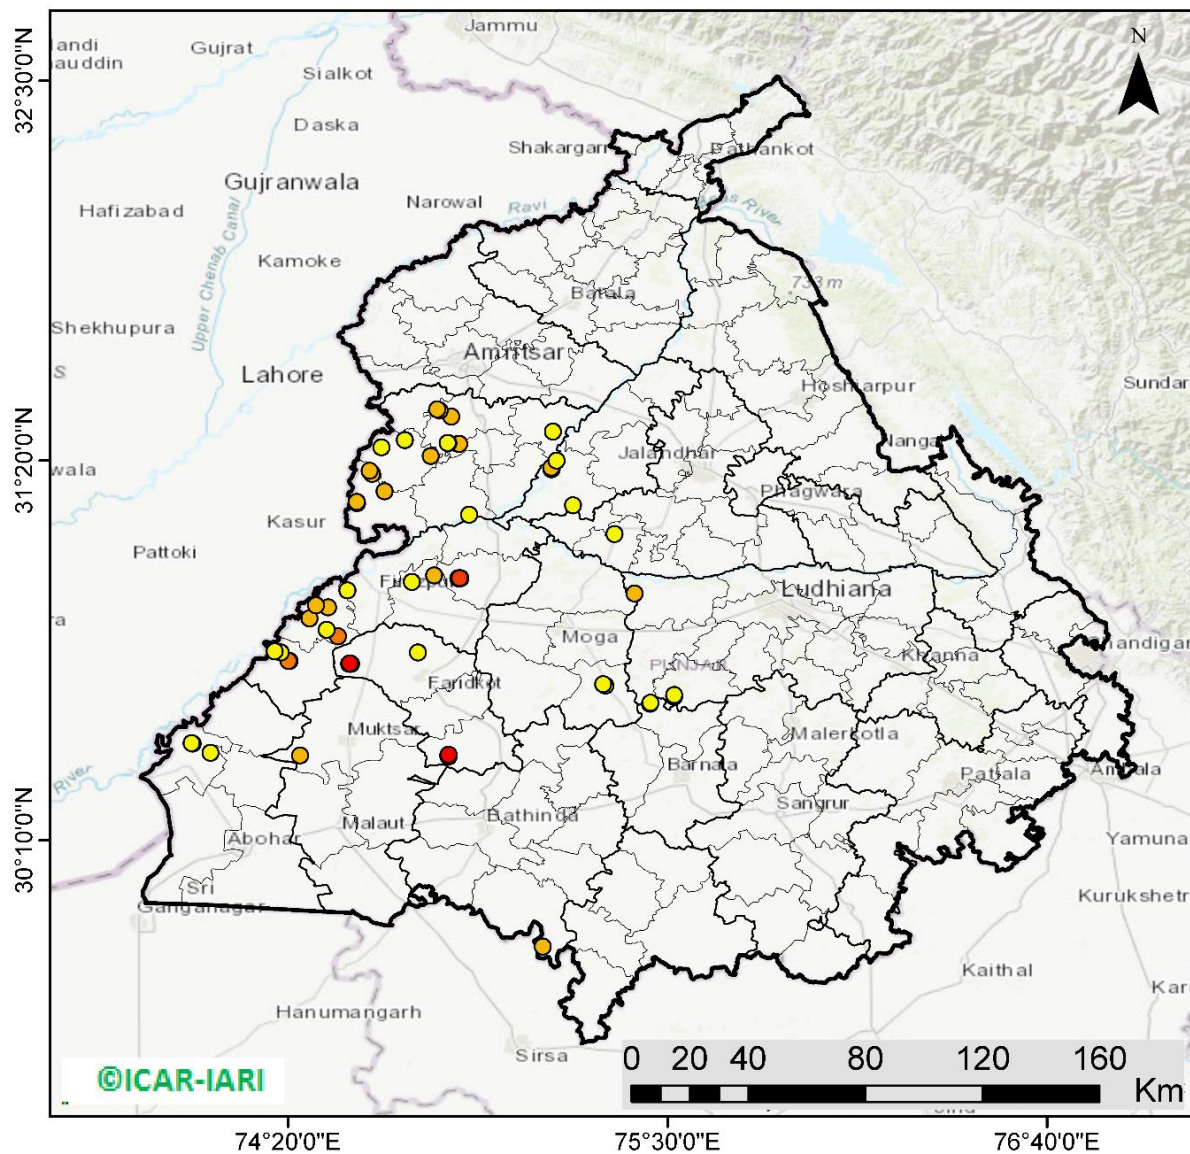

<http://creams.iari.res.in>

Highlights for 18-October-2021

- The active fire events due to rice residue burning were monitored using satellite remote sensing, following the new "Standard Protocol for Estimation of Crop Residue Burning Fire Events using Satellite Data".
- Satellites detected **60** residue burning events in the six study States on 18-Oct-2021.
- The state wise events detected on 18-Oct-2021 were **57** in Punjab, **1** in Haryana, **0** in UP, **0** in Delhi, **2** in Rajasthan and **0** in MP.
- The number of events has increased from **54** on 17-Oct-2021 to **60** on 18-Oct-2021 in the six study states.
- Detection of burning events by satellites was hampered due to clouds over all the study states.
- Total **4206** burning events were detected in the six states between 15-Sept-2021 and 18-Oct-2021, which are distributed as **2446**, **1027**, **620**, **0**, **29** and **84** in Punjab, Haryana, UP, Delhi, Rajasthan and MP, respectively.
- Overall, the total burning events recorded in the six states are **56.8%** less than in 2020 till date. Punjab recorded **67.1%** reduction, Haryana recorded **5.8%** reduction, UP recorded **36.3%** increase, Delhi recorded **100%** reduction, Rajasthan recorded **89.5%** reduction and MP recorded **84.2%** reduction, in the current season than in 2020.

Temporal distribution of rice residue burning events for the study States in 2021

Rajasthan

Madhya Pradesh

Comparison of residue burning events in current year (2021) with previous year (2020) for the study States

Delhi Cumulative

Punjab

RICE RESIDUE BURNING IN PUNJAB

57 burning events detected in Punjab on **18th October 2021**

Fire Intensity (W/m²)

- 0 - 5
- 6 - 10
- 11 - 15
- 16 - 20
- >20

<http://geoportal.icar.gov.in:8080/geoexplorer/composer/>