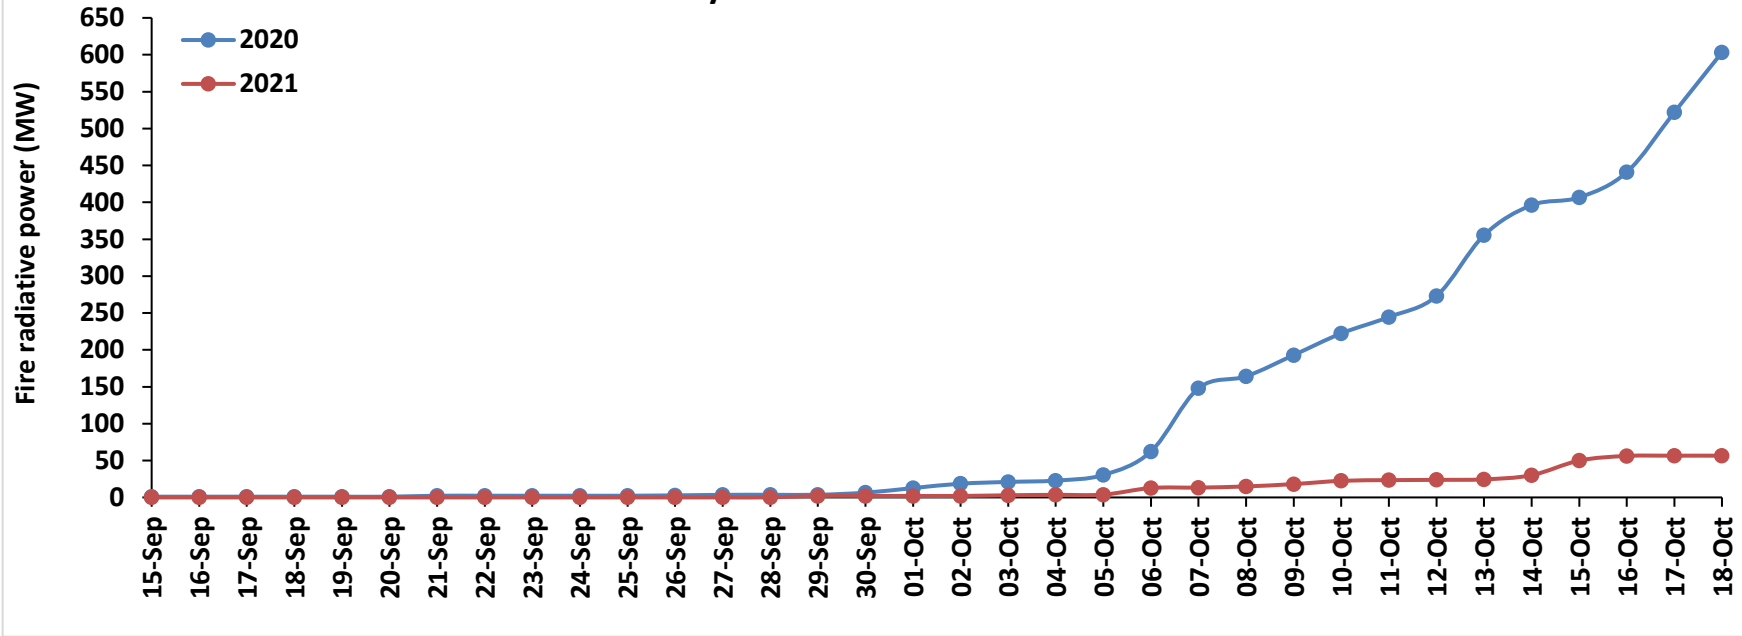

Madhya Pradesh Cumulative