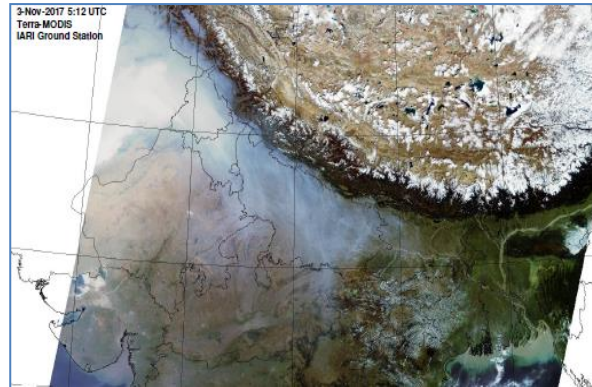

MONITORING PADDY RESIDUE BURNING IN INDIA USING SATELLITE REMOTE SENSING DURING 2021

Prepared by:

**Consortium for Research on Agroecosystem Monitoring and Modeling from Space (CREAMS) Laboratory,
Division of Agricultural Physics, ICAR – Indian Agricultural Research Institute, New Delhi – 110012**

<http://creams.iari.res.in>