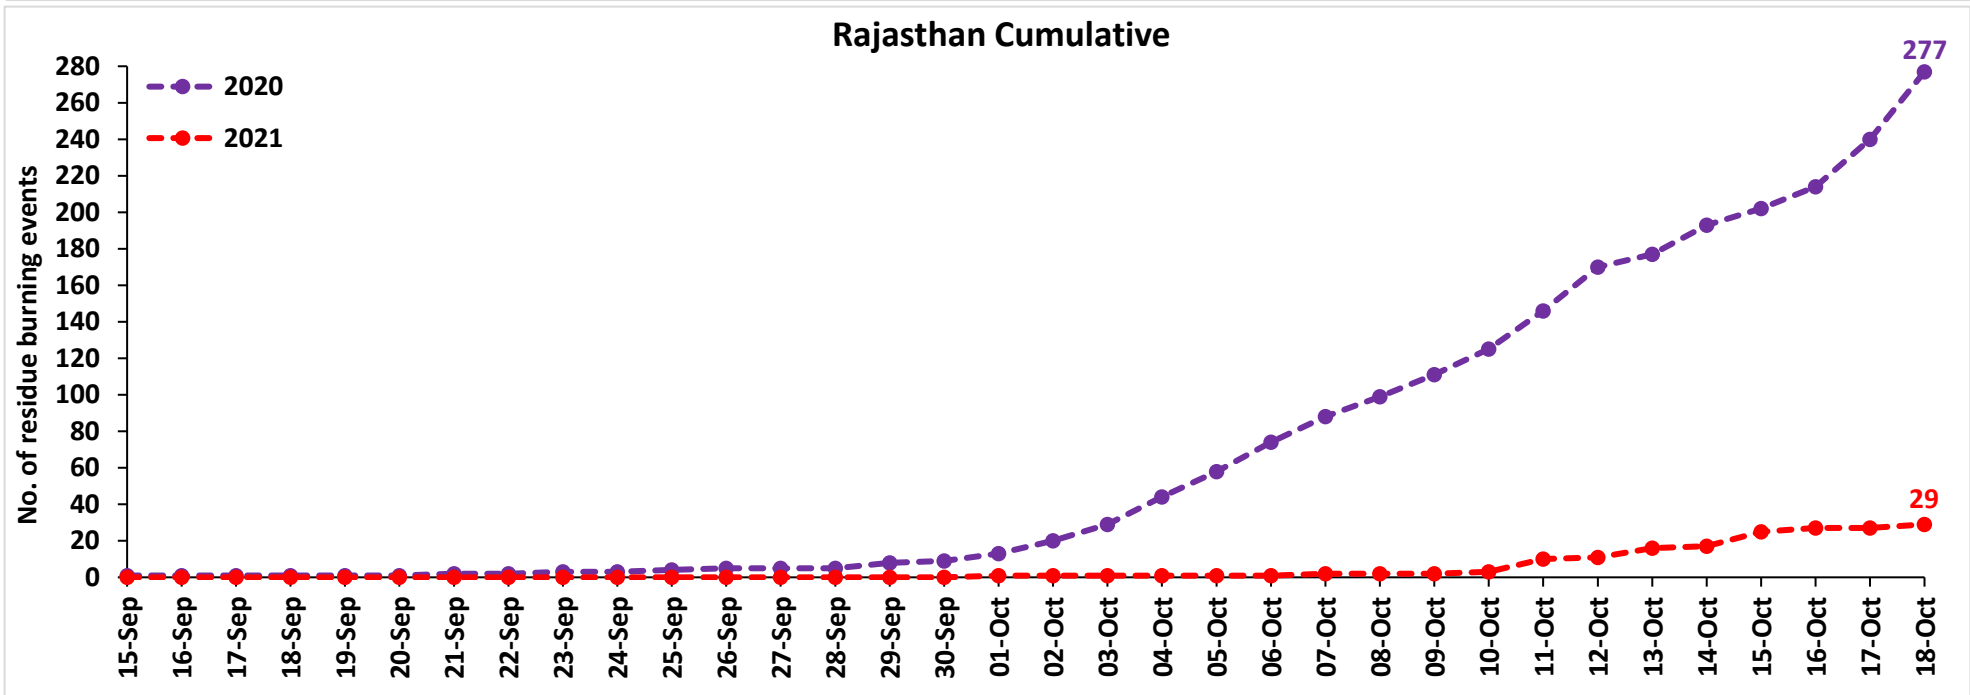

<http://creams.iari.res.in>

Highlights for 18-October-2021

- The active fire events due to rice residue burning were monitored using satellite remote sensing, following the new "Standard Protocol for Estimation of Crop Residue Burning Fire Events using Satellite Data".
- Satellites detected **60** residue burning events in the six study States on 18-Oct-2021.
- The state wise events detected on 18-Oct-2021 were **57** in Punjab, **1** in Haryana, **0** in UP, **0** in Delhi, **2** in Rajasthan and **0** in MP.
- The number of events has increased from **54** on 17-Oct-2021 to **60** on 18-Oct-2021 in the six study states.
- Detection of burning events by satellites was hampered due to clouds over all the study states.
- Total **4206** burning events were detected in the six states between 15-Sept-2021 and 18-Oct-2021, which are distributed as **2446**, **1027**, **620**, **0**, **29** and **84** in Punjab, Haryana, UP, Delhi, Rajasthan and MP, respectively.
- Overall, the total burning events recorded in the six states are **56.8%** less than in 2020 till date. Punjab recorded **67.1%** reduction, Haryana recorded **5.8%** reduction, UP recorded **36.3%** increase, Delhi recorded **100%** reduction, Rajasthan recorded **89.5%** reduction and MP recorded **84.2%** reduction, in the current season than in 2020.

Temporal distribution of rice residue burning events for the study States in 2021

Rajasthan

Madhya Pradesh

Comparison of residue burning events in current year (2021) with previous year (2020) for the study States

Delhi Cumulative

Punjab

RICE RESIDUE BURNING IN PUNJAB

57 burning events detected in Punjab on **18th October 2021**

Fire Intensity (W/m²)

- 0 - 5
- 6 - 10
- 11 - 15
- 16 - 20
- >20

<http://geoportal.icar.gov.in:8080/geoexplorer/composer/>