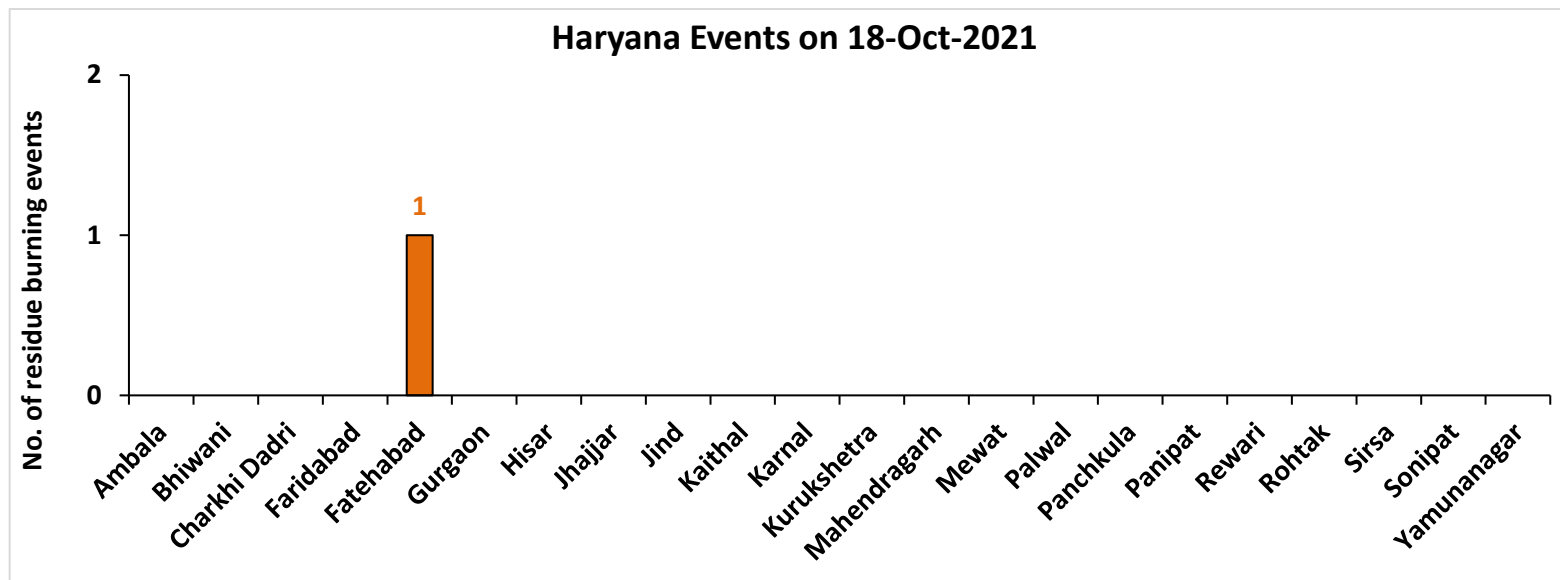

District-wise cumulative number of residues burning events in Haryana (15 Sep - 18 Oct-2021)