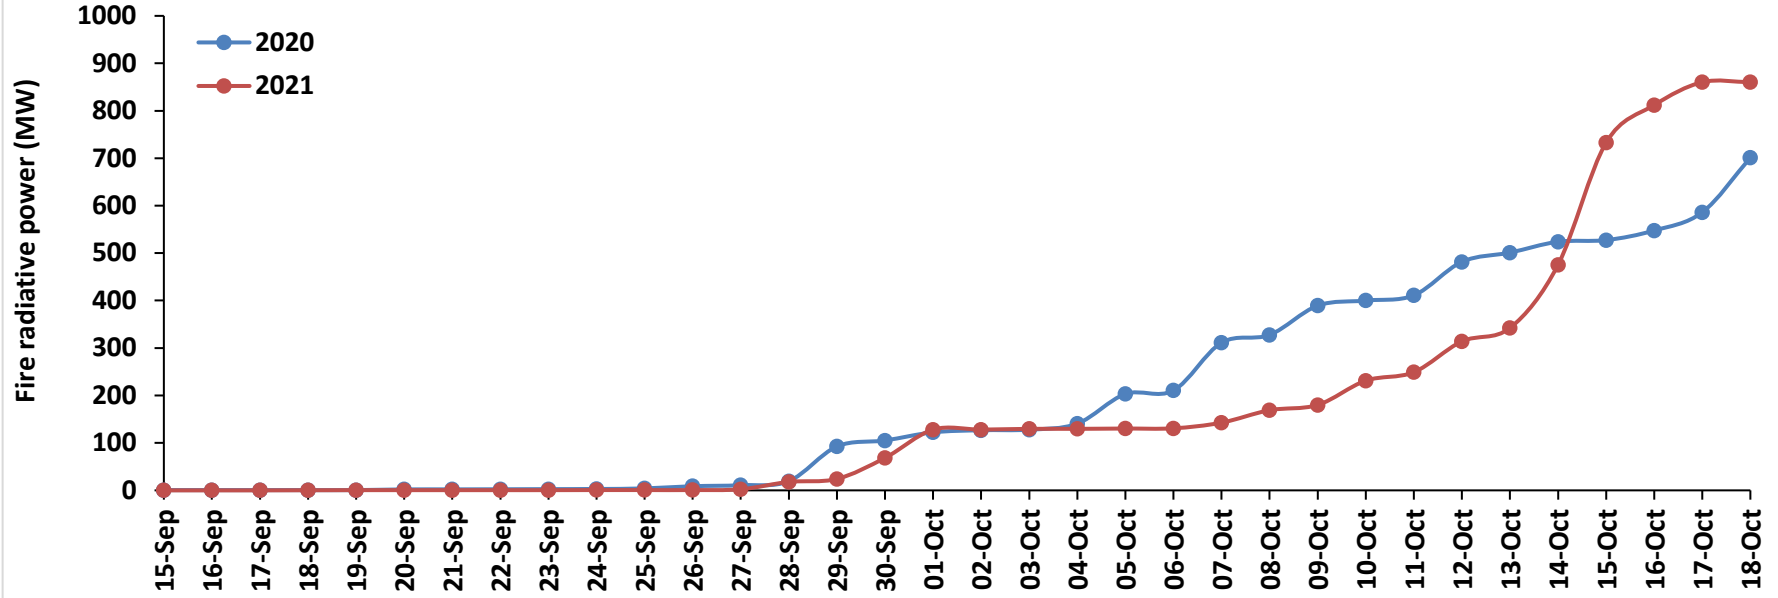

Uttar Pradesh Cumulative