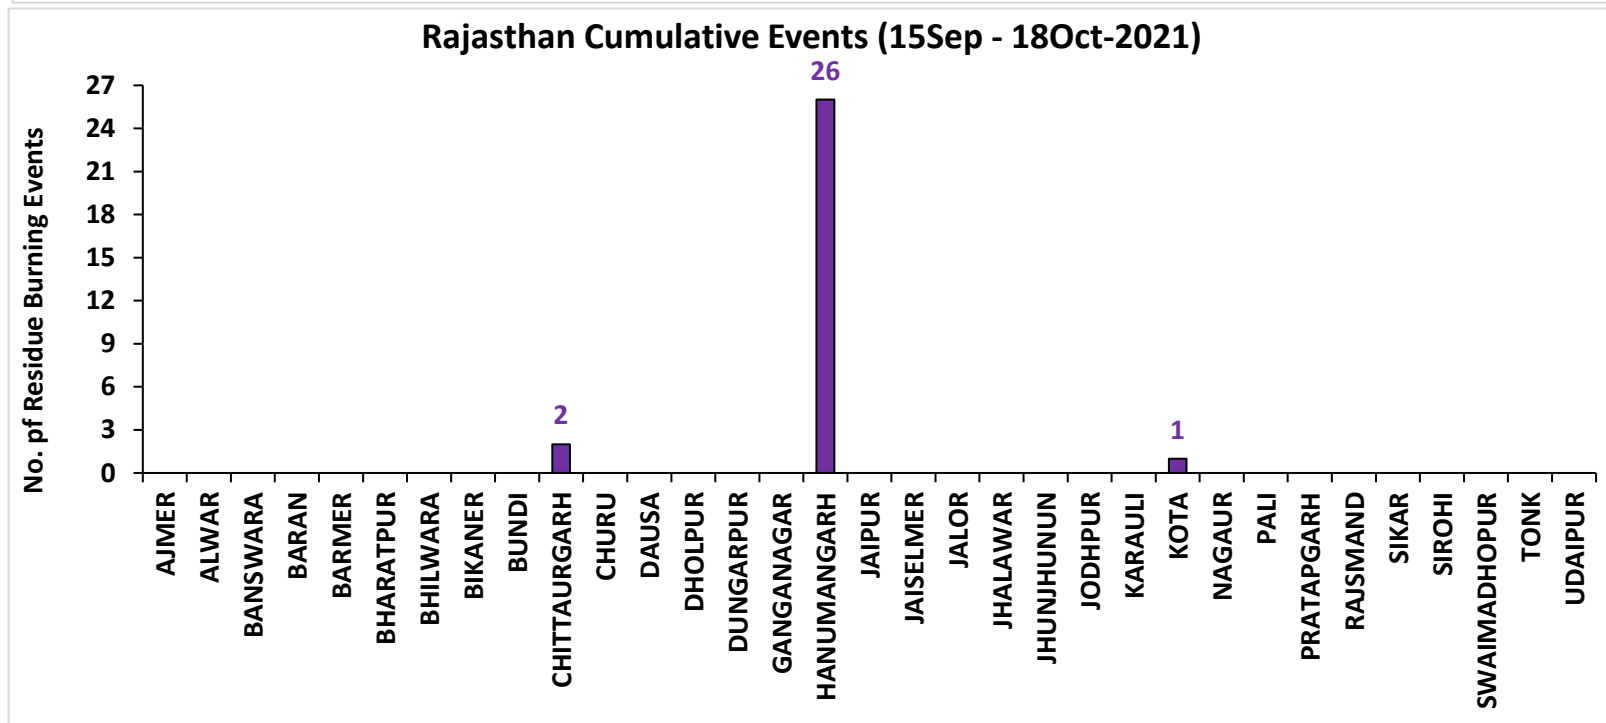

<http://creams.iari.res.in>

Highlights for 18-October-2021

- The active fire events due to rice residue burning were monitored using satellite remote sensing, following the new "Standard Protocol for Estimation of Crop Residue Burning Fire Events using Satellite Data".
- Satellites detected **60** residue burning events in the six study States on 18-Oct-2021.
- The state wise events detected on 18-Oct-2021 were **57** in Punjab, **1** in Haryana, **0** in UP, **0** in Delhi, **2** in Rajasthan and **0** in MP.
- The number of events has increased from **54** on 17-Oct-2021 to **60** on 18-Oct-2021 in the six study states.
- Detection of burning events by satellites was hampered due to clouds over all the study states.
- Total **4206** burning events were detected in the six states between 15-Sept-2021 and 18-Oct-2021, which are distributed as **2446**, **1027**, **620**, **0**, **29** and **84** in Punjab, Haryana, UP, Delhi, Rajasthan and MP, respectively.
- Overall, the total burning events recorded in the six states are **56.8%** less than in 2020 till date. Punjab recorded **67.1%** reduction, Haryana recorded **5.8%** reduction, UP recorded **36.3%** increase, Delhi recorded **100%** reduction, Rajasthan recorded **89.5%** reduction and MP recorded **84.2%** reduction, in the current season than in 2020.

Delhi Cumulative

Punjab

RICE RESIDUE BURNING IN PUNJAB

57 burning events detected in Punjab on **18th October 2021**

Fire Intensity (W/m²)

- 0 - 5
- 6 - 10
- 11 - 15
- 16 - 20
- >20

<http://geoportal.icar.gov.in:8080/geoexplorer/composer/>

Rajasthan

RICE RESIDUE BURNING IN RAJASTHAN

District-wise cumulative number of residues burning events in Rajasthan (15 Sep - 18 Oct-2021)

District-wise cumulative number of residues burning events detected in 2020 and 2021
(Period: 15 September - 18 October)