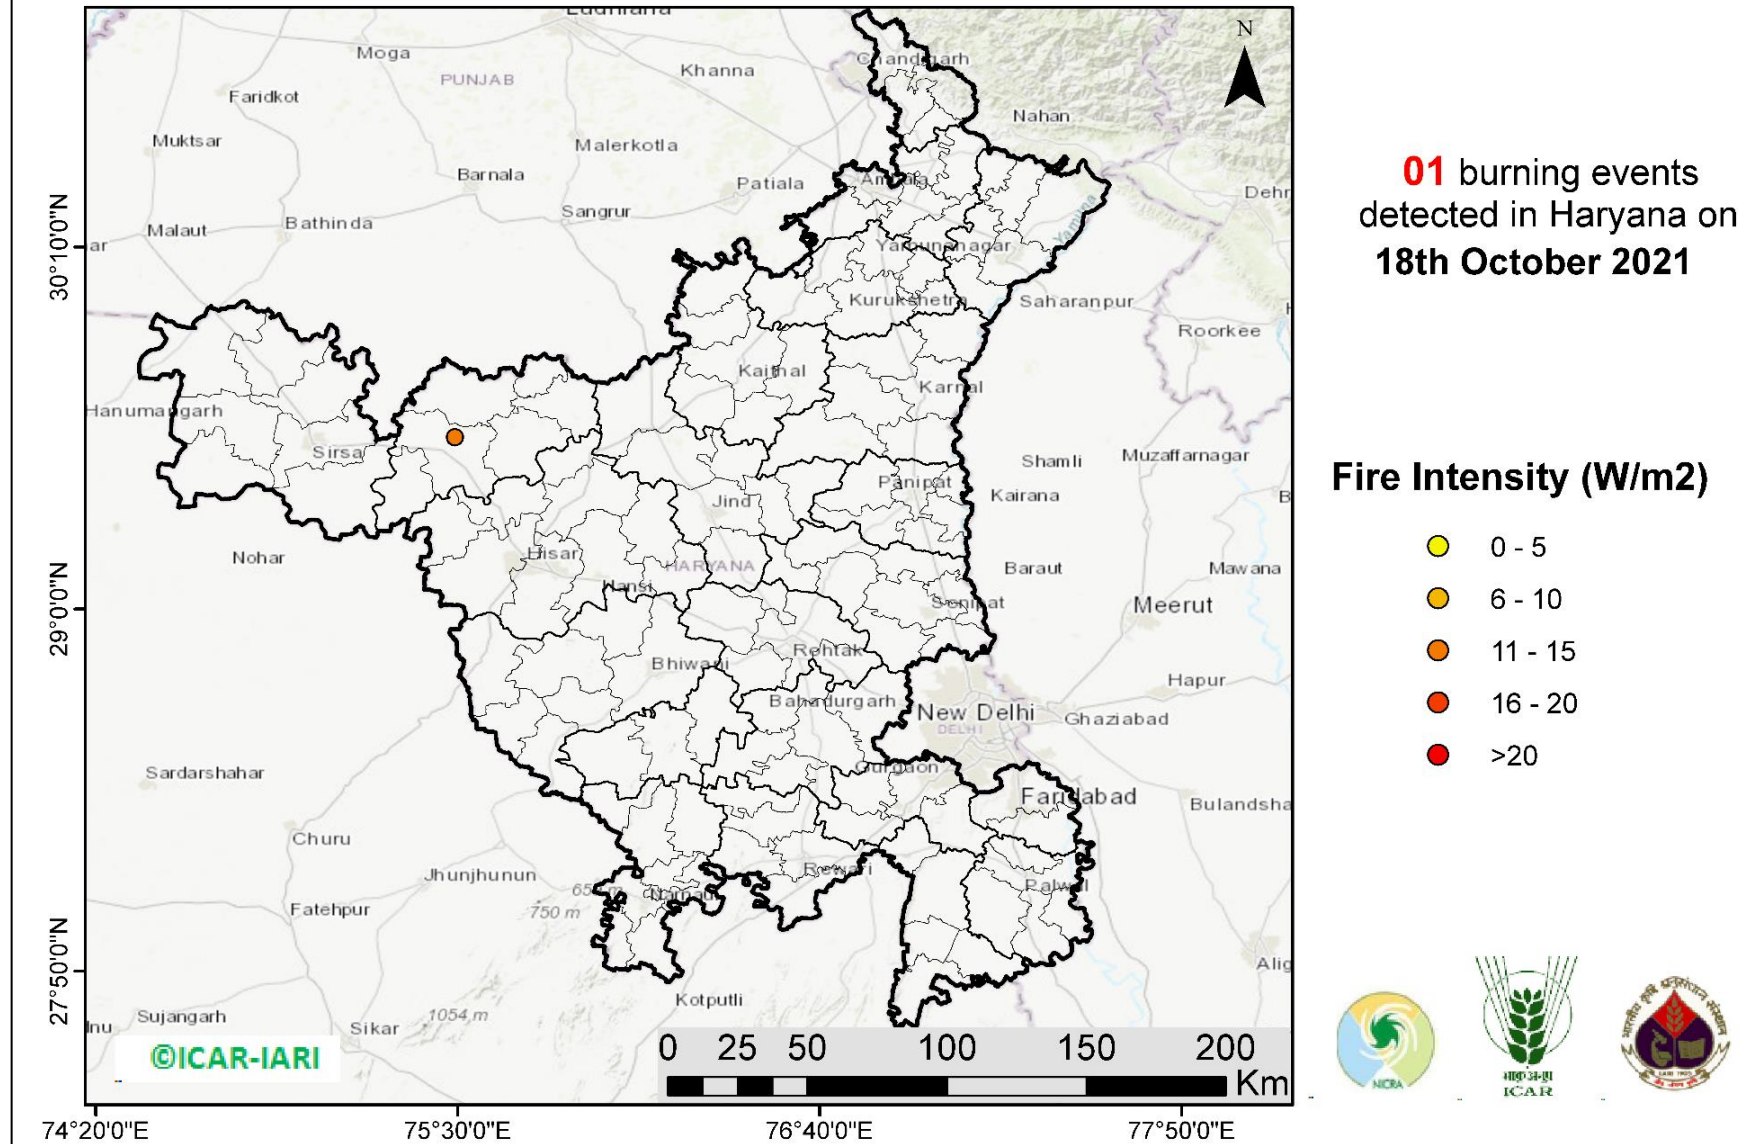

Haryana

RICE RESIDUE BURNING IN HARYANA

<http://geoportal.icar.gov.in:8080/geoexplorer/composer/>