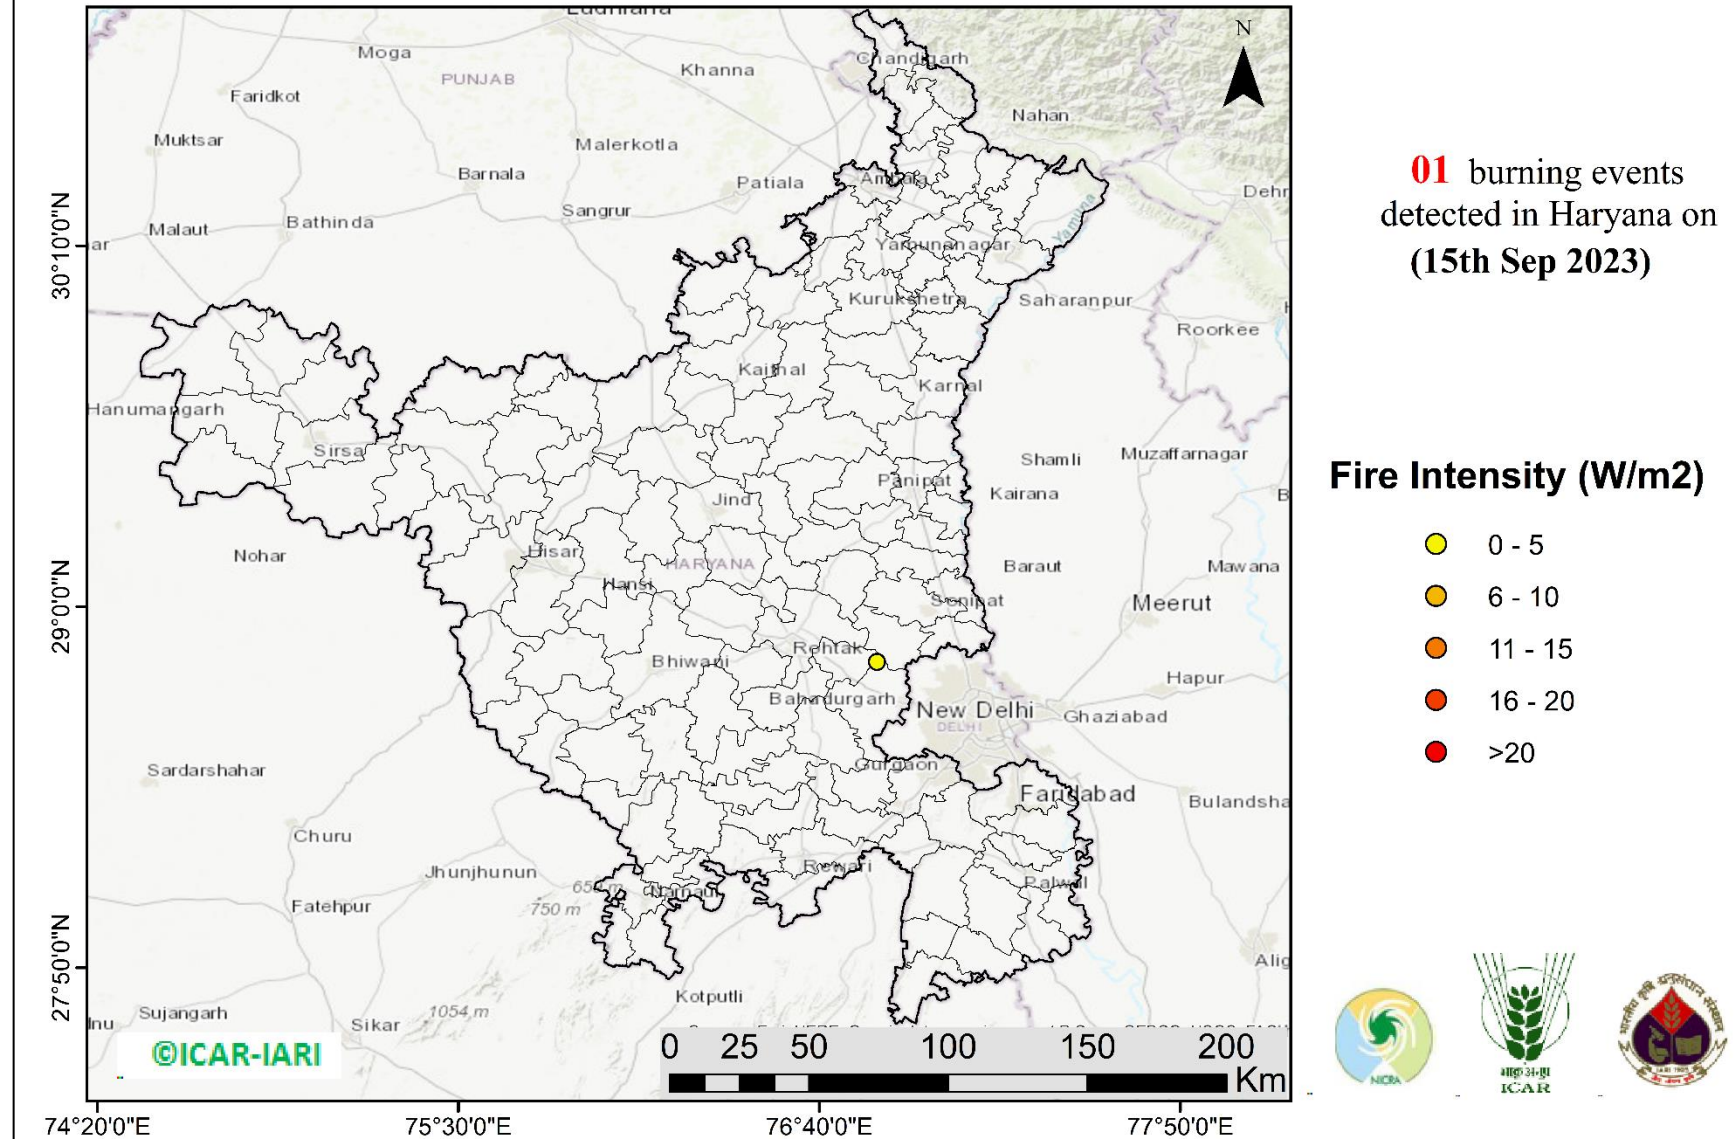

Haryana

RICE RESIDUE BURNING IN HARYANA

<http://geoportal.icar.gov.in:8080/geoexplorer/composer/>