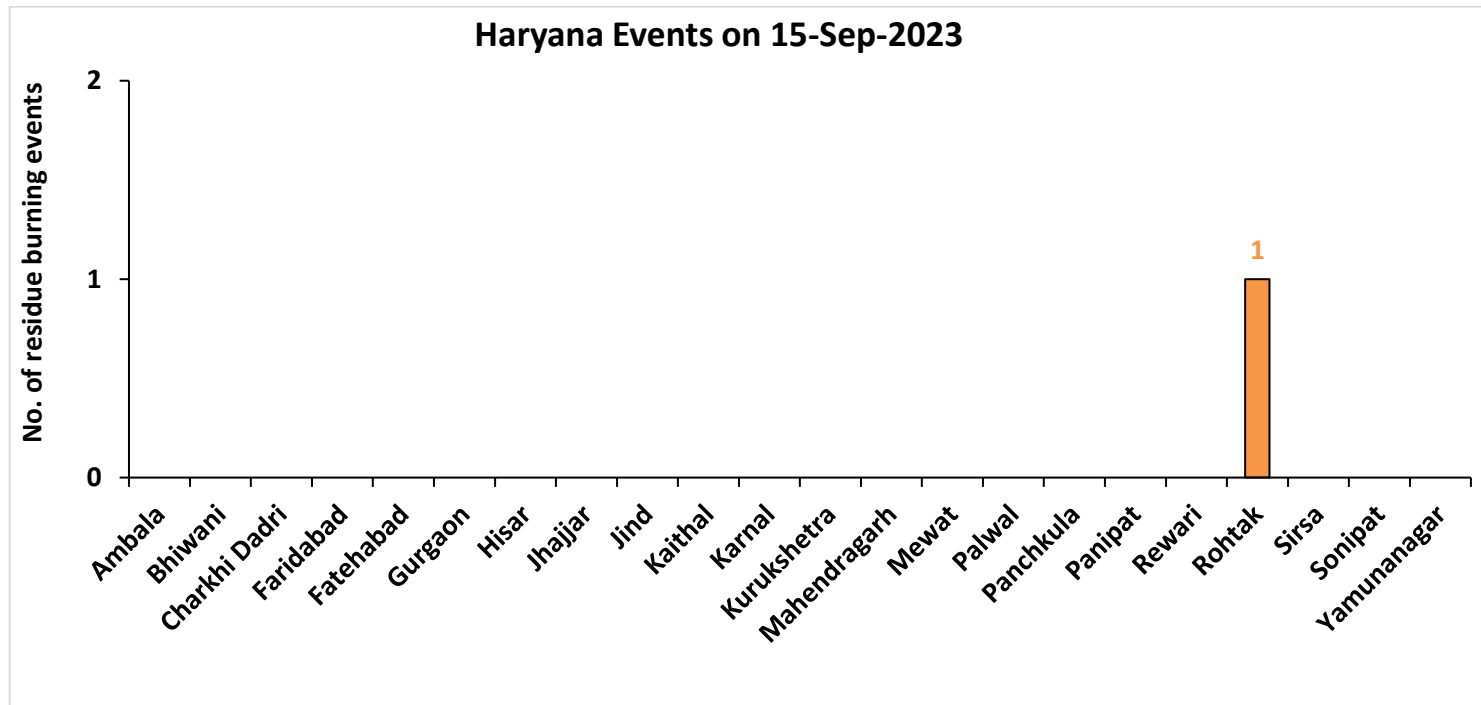

District-wise cumulative number of residues burning events in Haryana (15-Sep-2023)

District-wise cumulative number of residues burning events detected in 2020 ,2021 ,2022 and 2023
(Period: 15 September)

(a) Punjab

District	15-Sep			
	2020	2021	2022	2023
Amritsar	5	0	11	0
Barnala	0	0	0	0
Bathinda	0	0	0	0
Faridkot	0	0	0	0
Fatehgarh Sahib	0	0	0	0
Fazilka	0	0	0	0
Firozpur	0	0	0	0
Gurdaspur	0	0	0	0
Hoshiarpur	0	0	0	0
Jalandhar	0	0	0	0
Kapurthala	0	0	0	0
Ludhiana	0	0	0	0
Mansa	0	0	0	0
Moga	0	0	0	0
Muktsar	0	0	0	0
Pathankot	0	0	0	0
Patiala	0	0	0	0
Rupnagar	0	0	0	0
Sangrur	0	0	0	0
SAS NAGAR (Mohali)	0	0	0	0
SBS Nagar	0	0	0	0
Tarn Taran	0	0	3	0
Total	5	0	14	0

(b) Haryana

District	15-Sep			
	2020	2021	2022	2023
AMBALA	0	0	0	0
BHIWANI	0	0	0	0
CHARKHI DADRI	0	0	0	0
FARIDABAD	0	0	0	0
FATEHABAD	0	0	0	0
GURGAON	0	0	0	0
HISAR	0	0	0	0
JHAJJAR	0	0	0	0
JIND	0	0	0	0
KAITHAL	0	0	0	0
KARNAL	1	0	0	0
KURUKSHETRA	0	0	0	0
MAHENDRAGARH	0	0	0	0
MEWAT	0	0	0	0
PALWAL	0	0	0	0
PANCHKULA	0	0	0	0
PANIPAT	0	0	0	0
REWARI	0	0	0	0
ROHTAK	0	0	0	1
SIRSA	1	0	0	0
SONIPAT	0	0	0	0
YAMUNANAGAR	0	0	0	0
Total	2	0	0	1