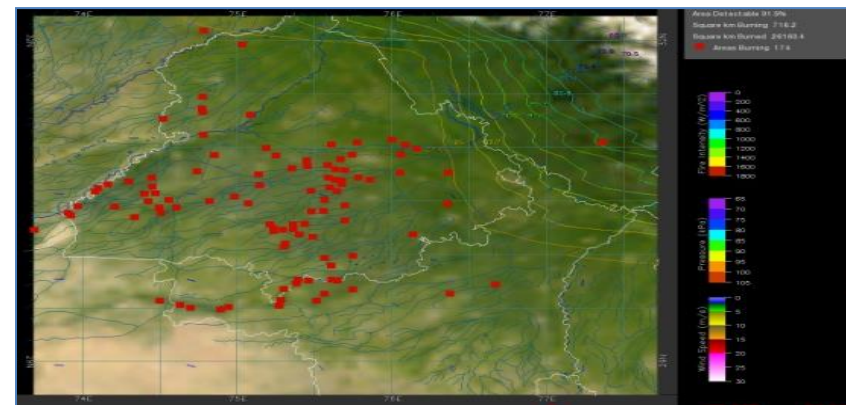

# MONITORING PADDY RESIDUE BURNING IN INDIA USING SATELLITE REMOTE SENSING DURING 2023

Bulletin  
No. 01

Events Date:  
15-Sep-2023

Issued on:  
15-Sep-2023

Consortium for Research on Agroecosystem Monitoring and Modeling from Space (CREAMS)  
Laboratory,

## Highlights for 15-Sep-2023

- The active fire events due to rice residue burning were monitored using satellite remote sensing, following the "Standard Protocol for Estimation of Crop Residue Burning Fire Events using Satellite Data".
- Satellites detected **01** residue burning events in the six study States on 15-Sep-2023.
- The state wise events detected on 15-Sep-2023 were **00** in Punjab, **01** in Haryana, **00** in UP, **00** in Delhi, **00** in Rajasthan and **00** in MP.
- Detection of residue burning events was hampered by the presence of clouds over Haryana, Rajasthan, Uttar Pradesh and Madhya Pradesh states.