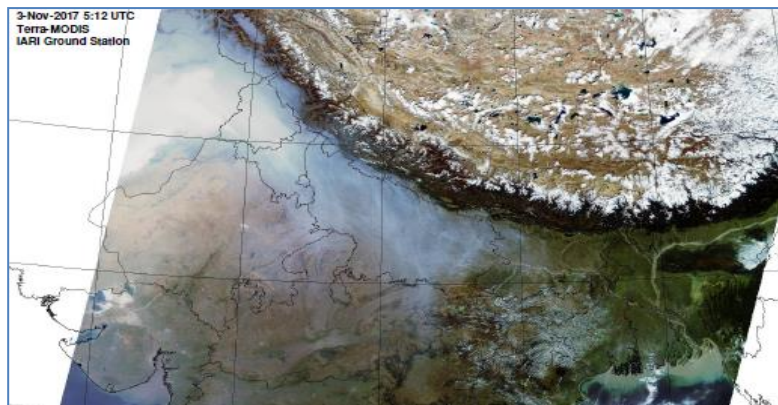

MONITORING PADDY RESIDUE BURNING IN INDIA USING SATELLITE REMOTE SENSING DURING 2023

Bulletin
No. 01

Events Date:
15-Sep-2023

Issued on:
15-Sep-2023

Consortium for Research on Agroecosystem Monitoring and Modeling from Space (CREAMS)
Laboratory,

Division of Agricultural Physics, ICAR – Indian Agricultural Research Institute, New Delhi – 110012

<http://creams.iari.res.in>