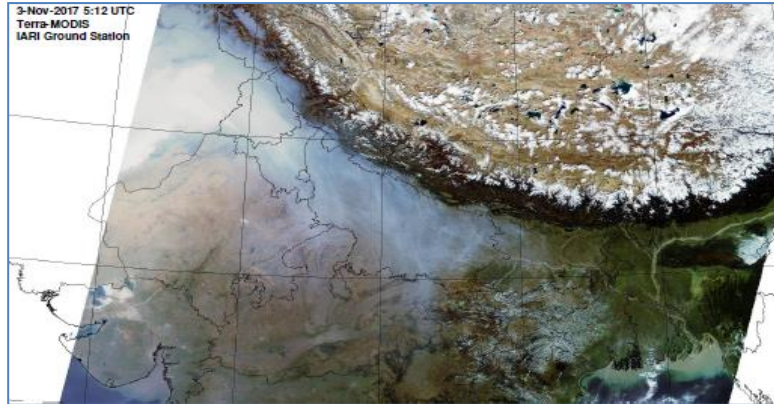

MONITORING PADDY RESIDUE BURNING IN INDIA USING SATELLITE REMOTE SENSING DURING 2023

Bulletin
No. 02

Events Date:
16-Sep-2023

Issued on:
16-Sep-2023

Consortium for Research on Agroecosystem Monitoring and Modeling from Space (CREAMS)
Laboratory,

Division of Agricultural Physics, ICAR – Indian Agricultural Research Institute, New Delhi – 110012

<http://creams.iari.res.in>