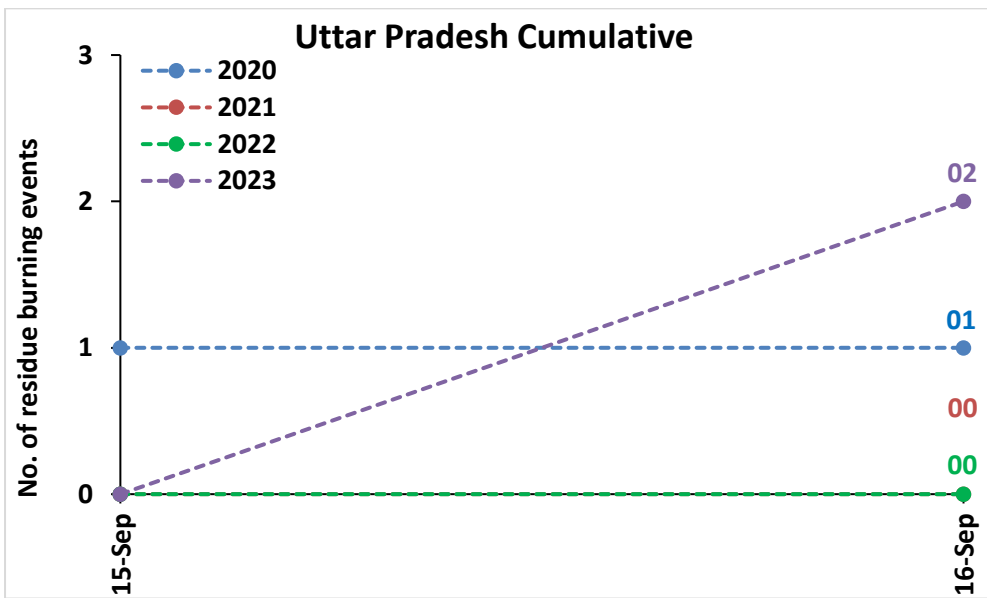

Comparison of residue burning events in current year (2023) with previous years (2020, 2021 and 2022) for the study States