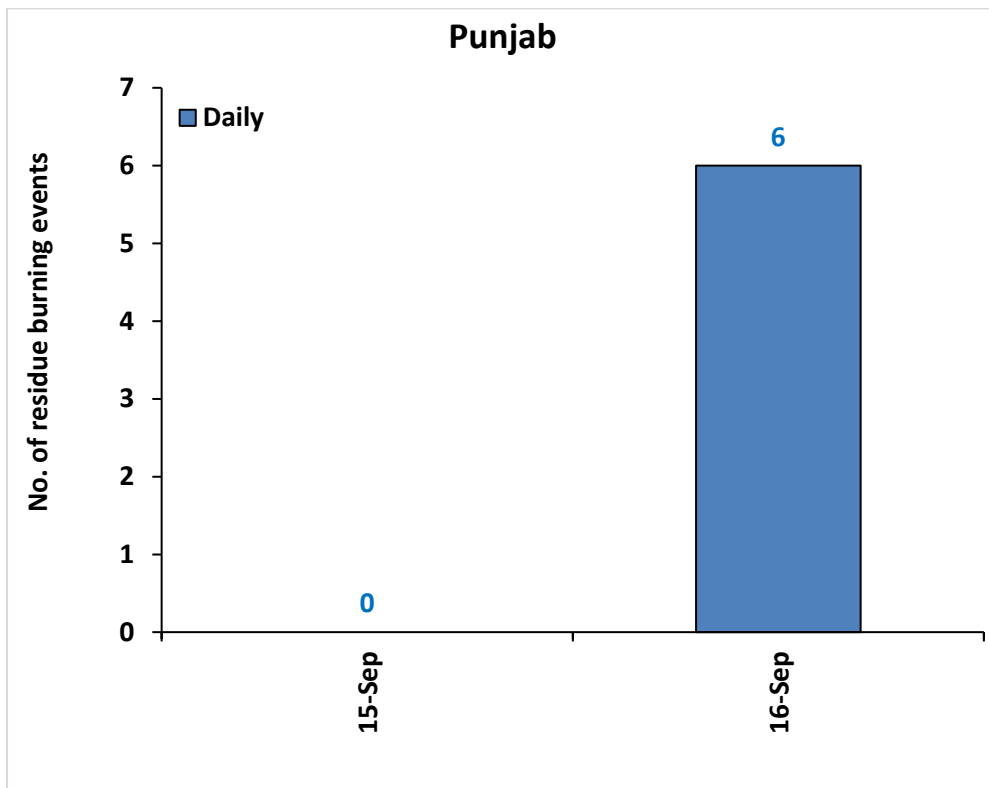

Highlights for 16-Sep-2023

- The active fire events due to rice residue burning were monitored using satellite remote sensing, following the "Standard Protocol for Estimation of Crop Residue Burning Fire Events using Satellite Data".
- Satellites detected **09** residue burning events in the six study States on 16-Sep-2023.
- The state wise events detected on 16-Sep-2023 were **06** in Punjab, **01** in Haryana, **02** in UP, **00** in Delhi, **00** in Rajasthan and **00** in MP.
- Detection of residue burning events was hampered by the presence of clouds over Punjab, Haryana, Delhi, Rajasthan, Uttar Pradesh and Madhya Pradesh states.

Temporal distribution of rice residue burning events for the study States in 2023