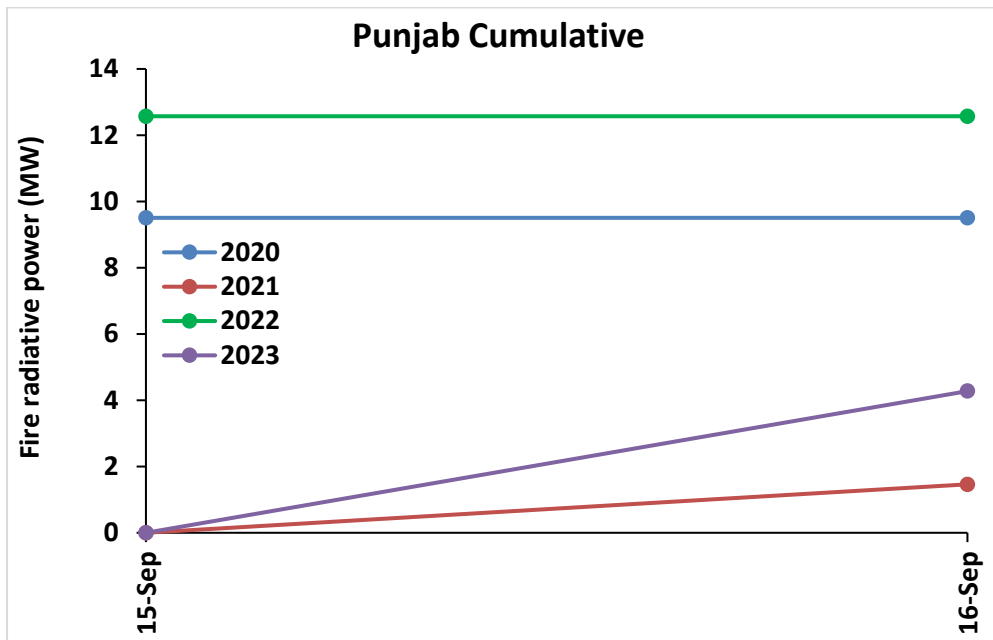

Comparison of residue burning fire power in current year (2023) with previous years (2020, 2021 and 2022) for the study States