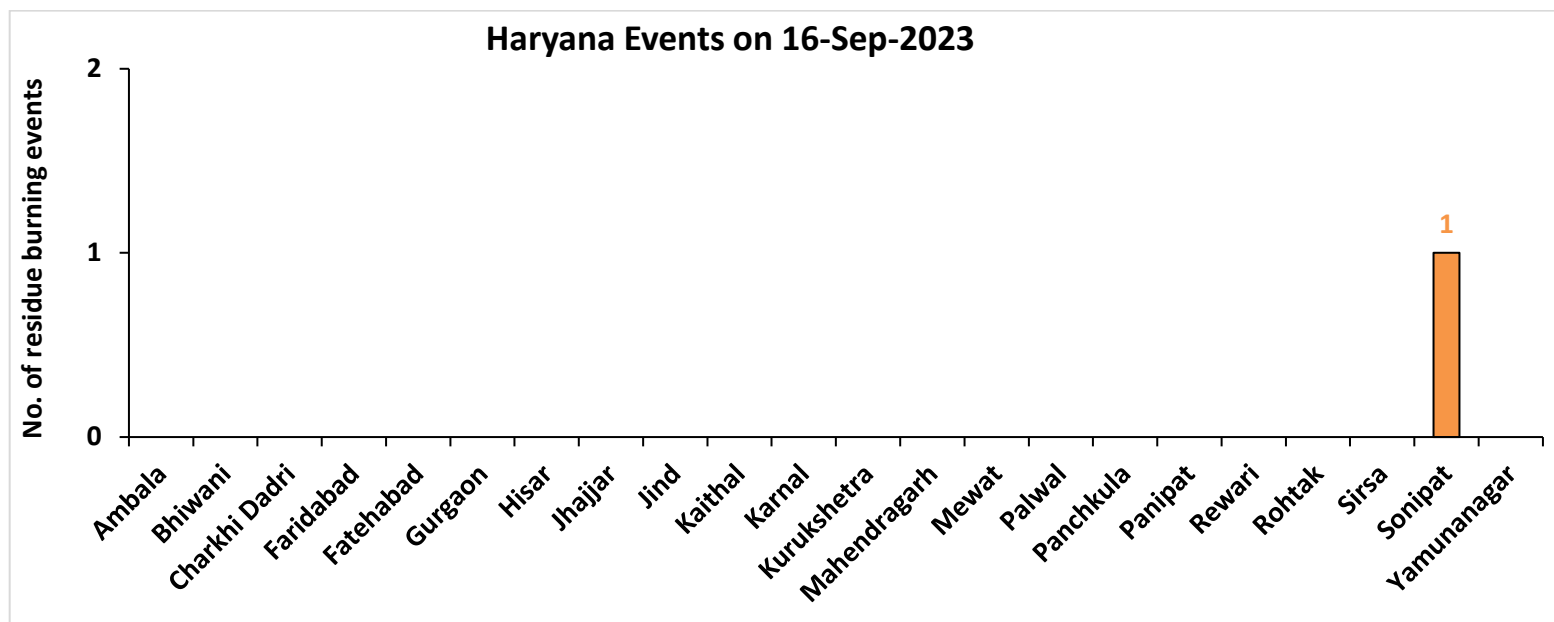

District-wise cumulative number of residues burning events in Haryana (15Sep-16Sep-2023)