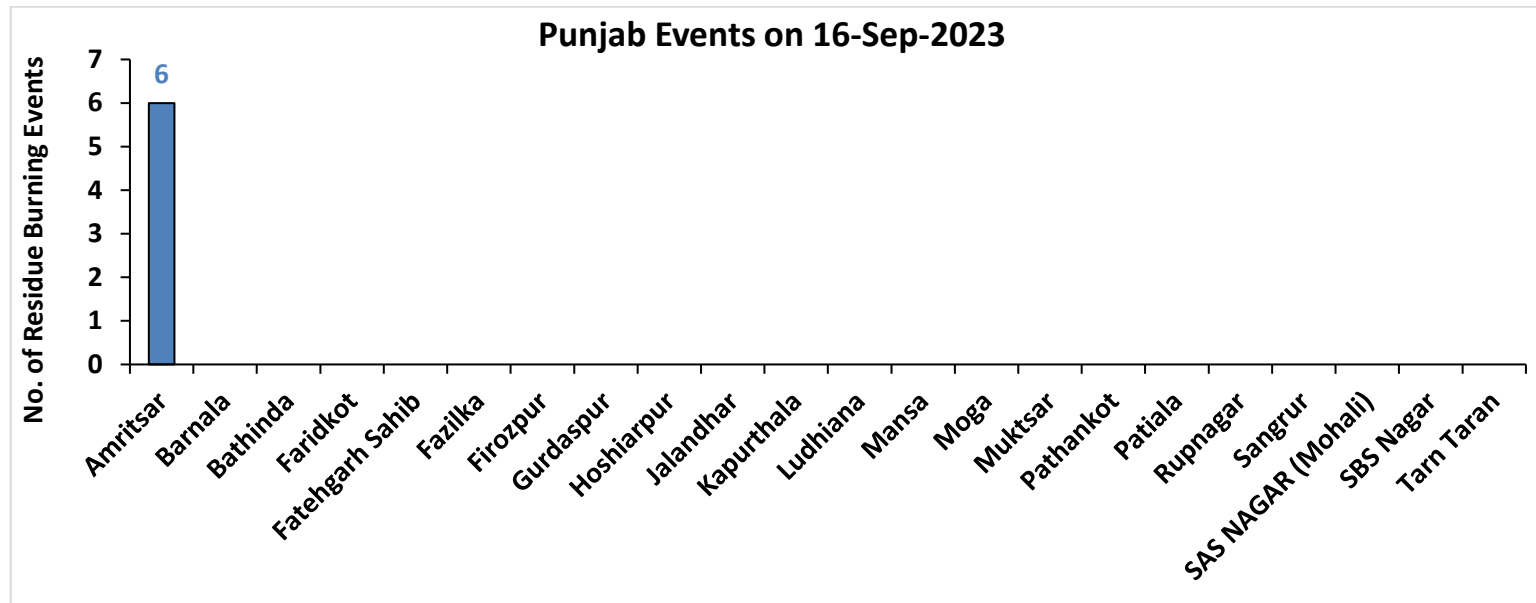

District-wise cumulative number of residues burning events in Punjab (15Sep- 16Sep-2023)