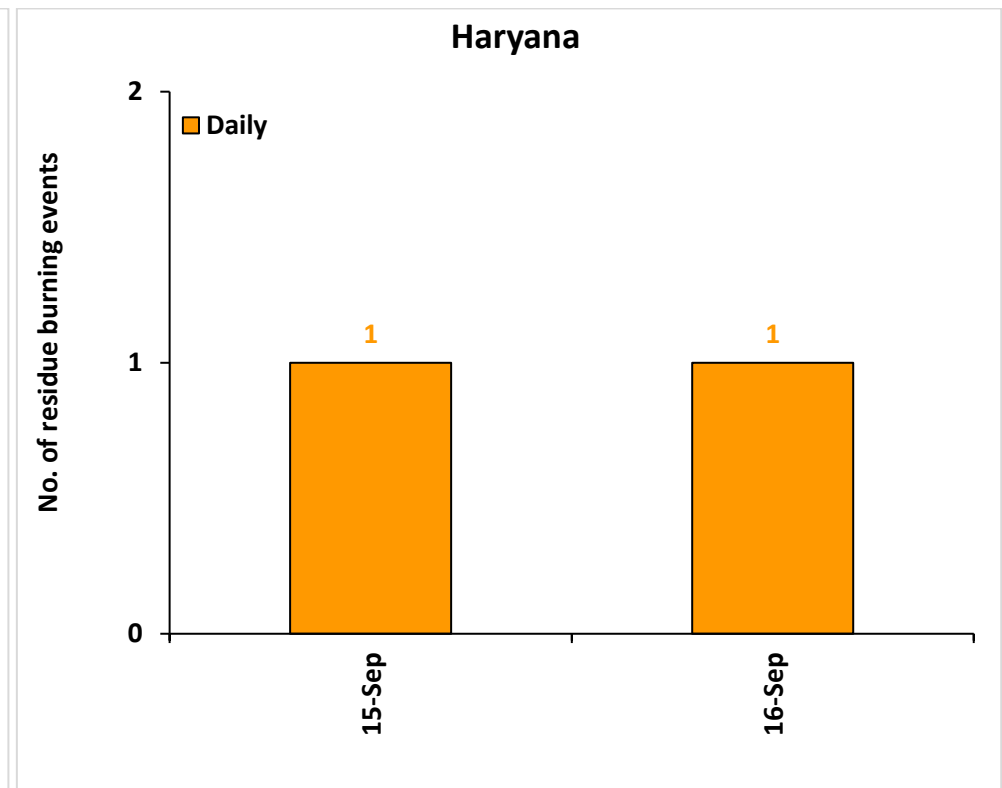

Highlights for 16-Sep-2023

- The active fire events due to rice residue burning were monitored using satellite remote sensing, following the "Standard Protocol for Estimation of Crop Residue Burning Fire Events using Satellite Data".
- Satellites detected **09** residue burning events in the six study States on 16-Sep-2023.
- The state wise events detected on 16-Sep-2023 were **06** in Punjab, **01** in Haryana, **02** in UP, **00** in Delhi, **00** in Rajasthan and **00** in MP.
- Detection of residue burning events was hampered by the presence of clouds over Punjab, Haryana, Delhi, Rajasthan, Uttar Pradesh and Madhya Pradesh states.

Temporal distribution of rice residue burning events for the study States in 2023