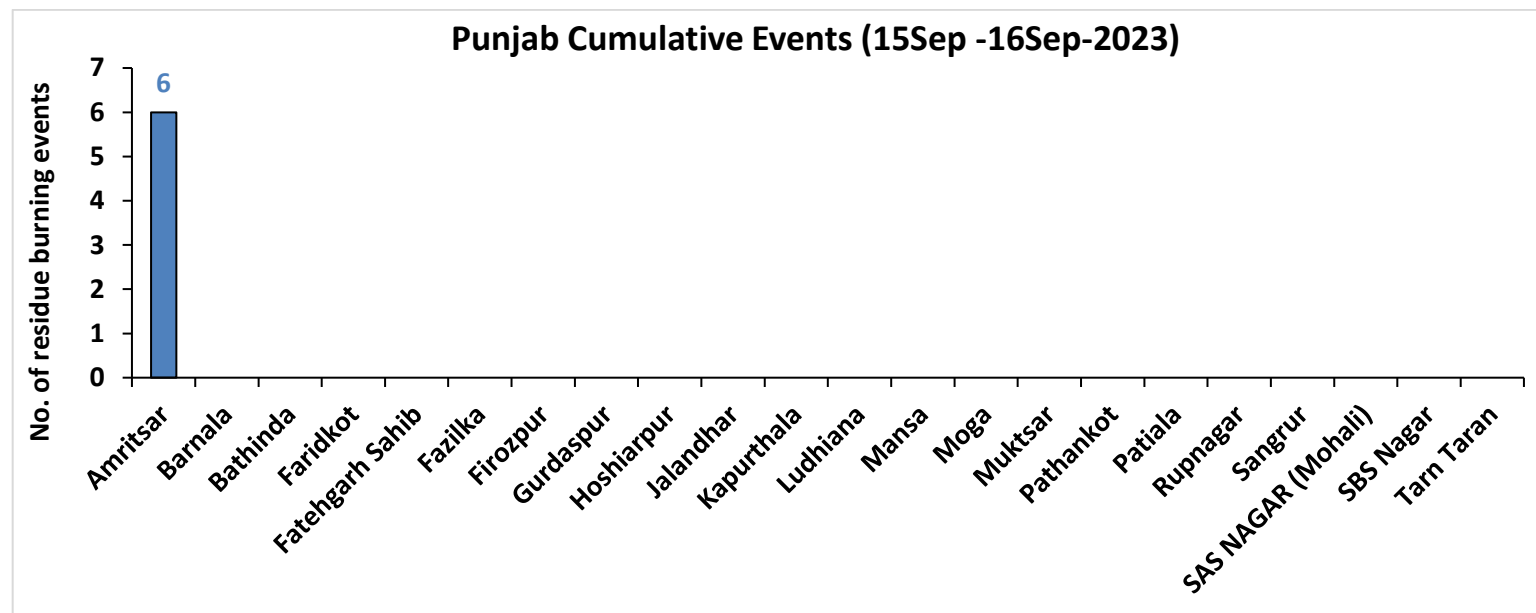

District-wise cumulative number of residues burning events in Punjab (15Sep- 16Sep-2023)