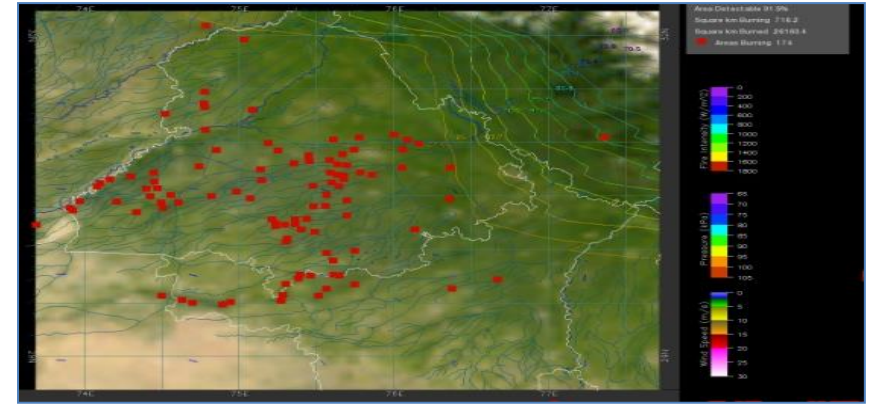

MONITORING PADDY RESIDUE BURNING IN INDIA USING SATELLITE REMOTE SENSING DURING 2023

Bulletin
No. 02

Events Date:
16-Sep-2023

Issued on:
16-Sep-2023

Consortium for Research on Agroecosystem Monitoring and Modeling from Space (CREAMS)
Laboratory,

Division of Agricultural Physics, ICAR – Indian Agricultural Research Institute, New Delhi – 110012

<http://creams.iari.res.in>