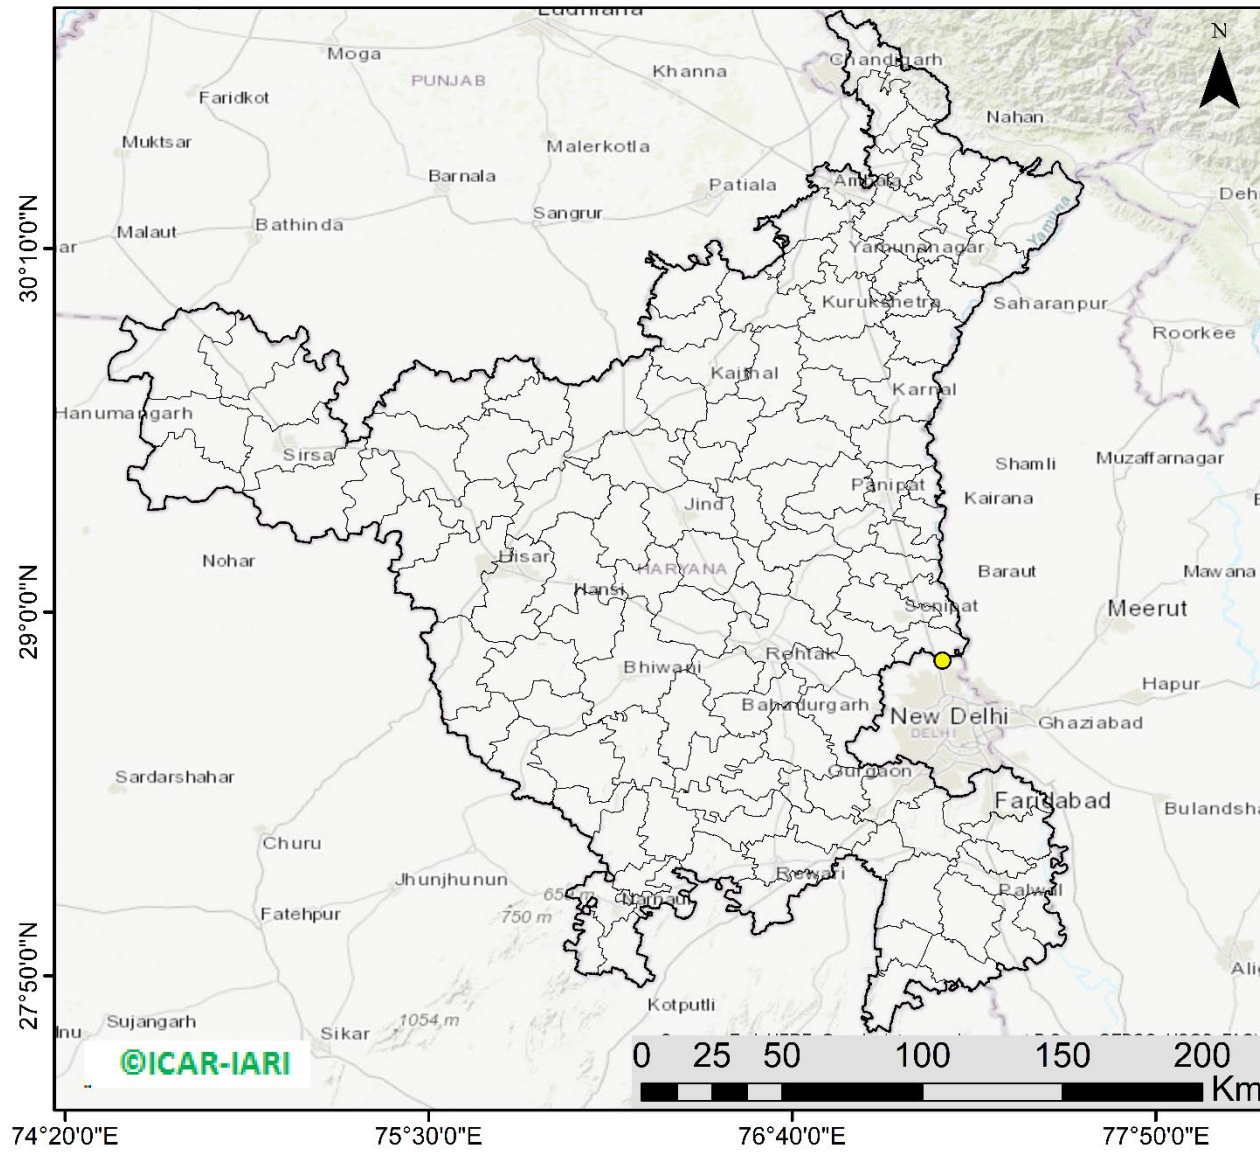

Haryana

RICE RESIDUE BURNING IN HARYANA

01 burning events detected in Haryana on (16th Sep 2023)

Fire Intensity (W/m²)

- 0 - 5
- 6 - 10
- 11 - 15
- 16 - 20
- >20