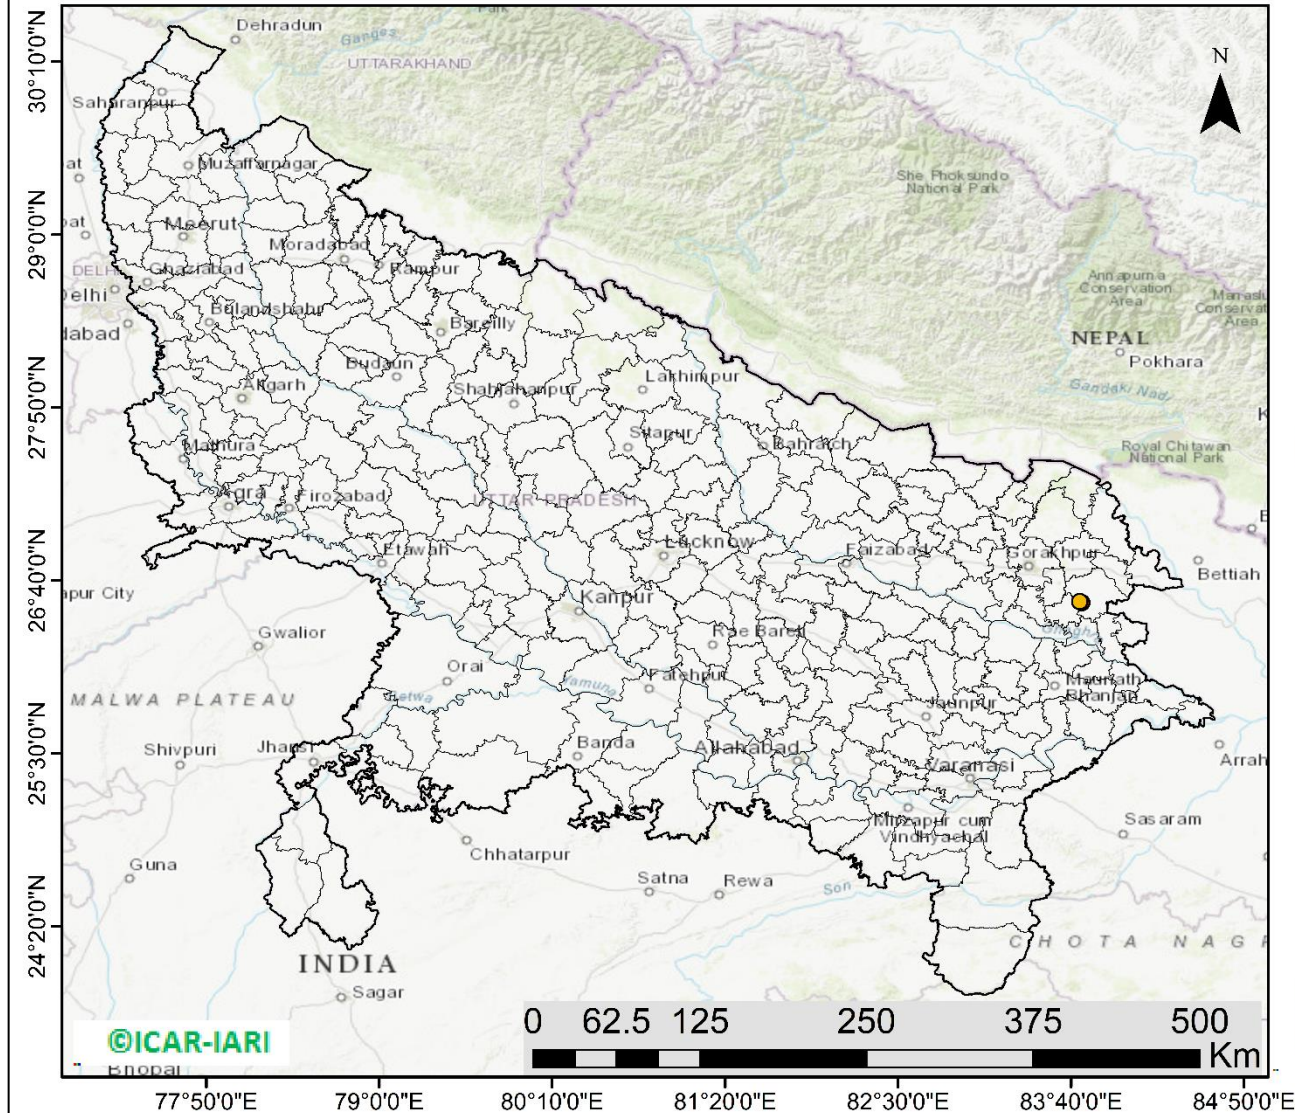

Uttar Pradesh

RICE RESIDUE BURNING IN UTTAR PRADESH

02 burning events detected in Uttar Pradesh on (16th Sep 2023)

Fire Intensity (W/m²)

- 0 - 5
- 6 - 10
- 11 - 15
- 16 - 20
- >20