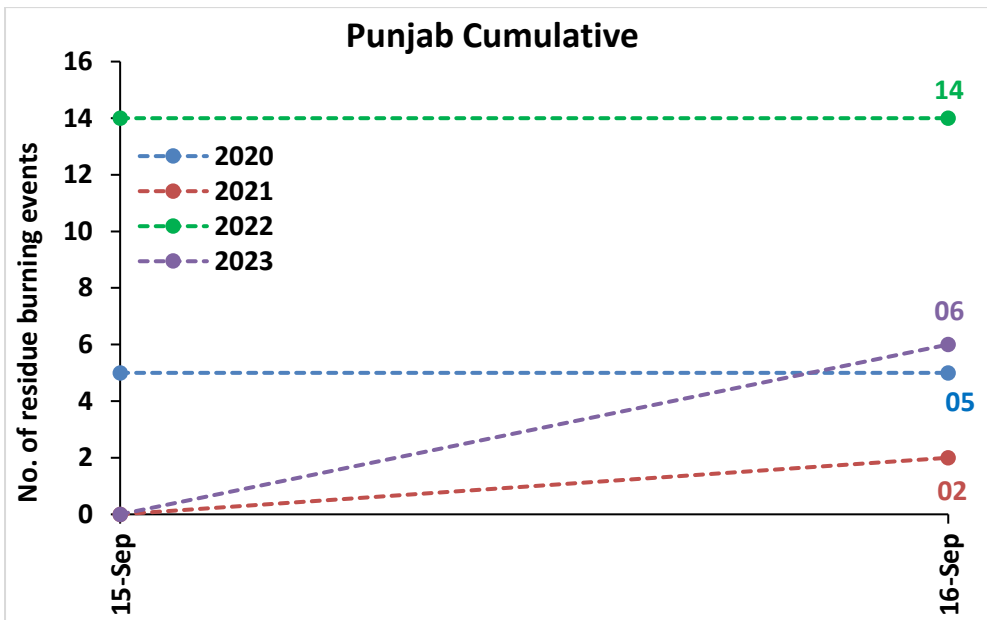

Comparison of residue burning events in current year (2023) with previous years (2020, 2021 and 2022) for the study States