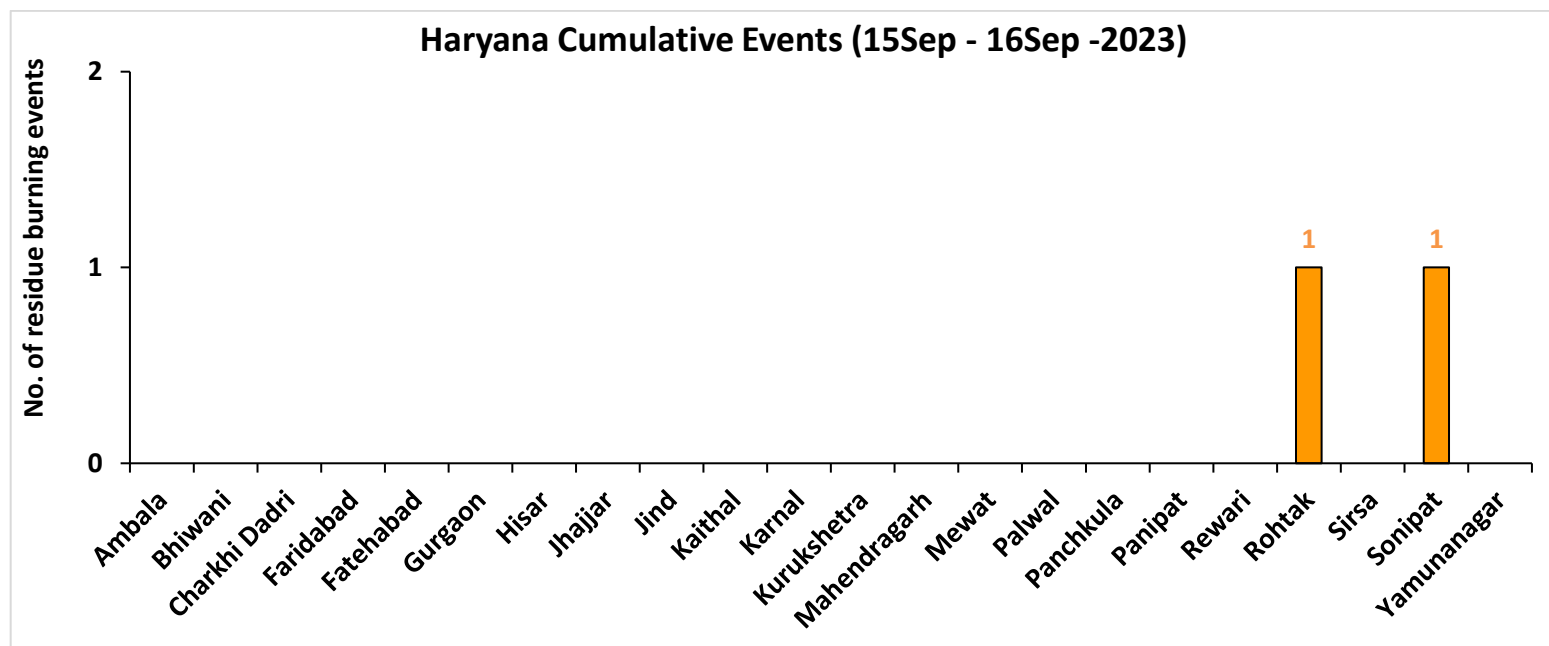

District-wise cumulative number of residues burning events in Haryana (15Sep-16Sep-2023)