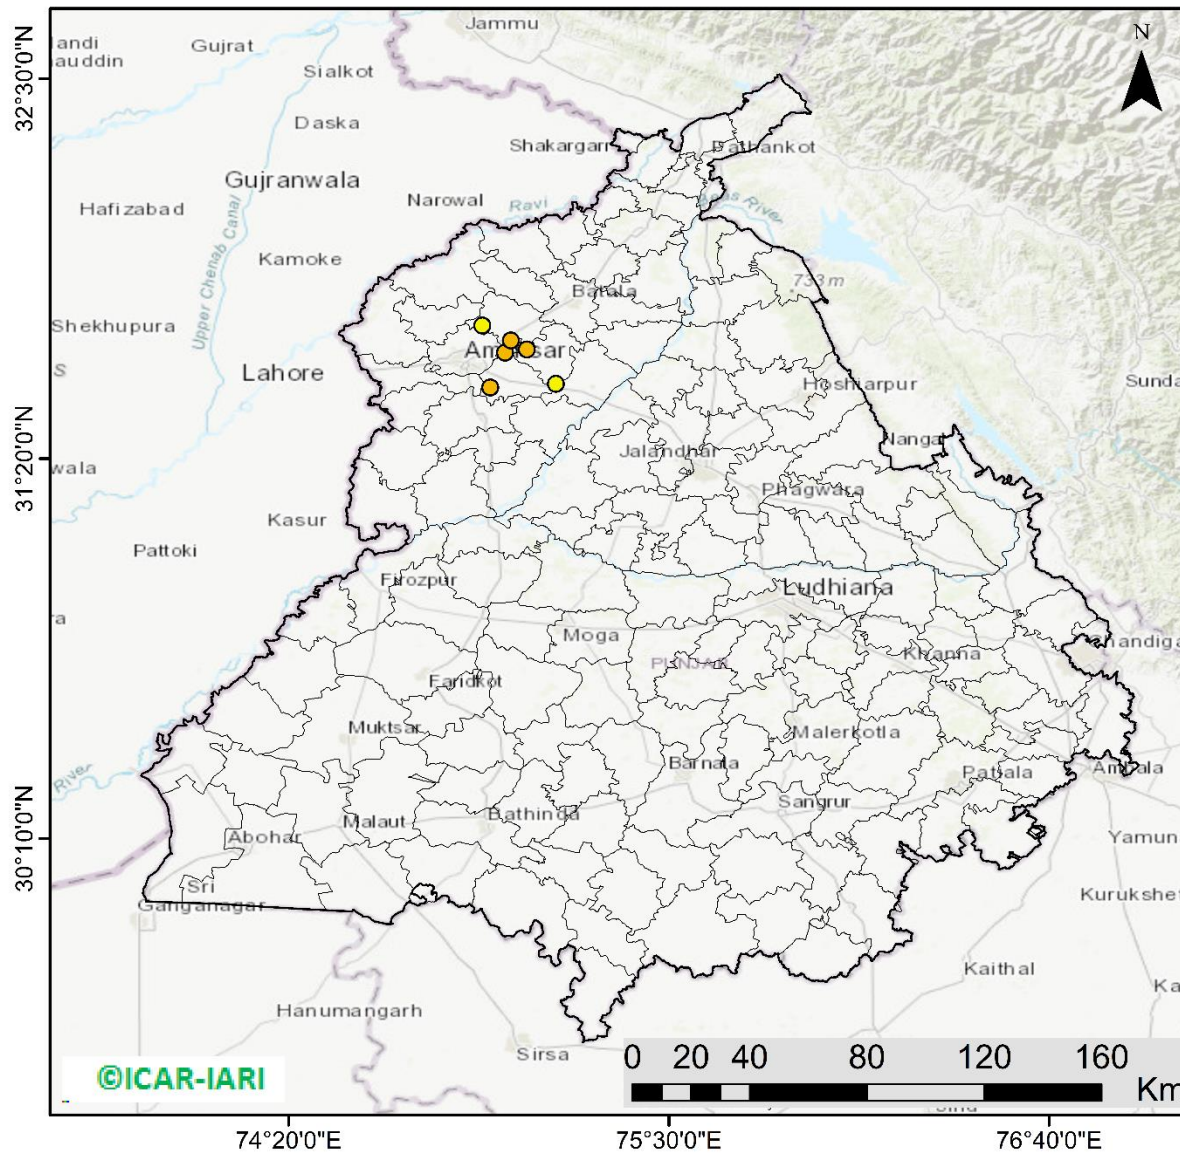

Division of Agricultural Physics, ICAR – Indian Agricultural Research Institute, New Delhi – 110012

<http://creams.iari.res.in>

Highlights for 16-Sep-2023

- The active fire events due to rice residue burning were monitored using satellite remote sensing, following the "Standard Protocol for Estimation of Crop Residue Burning Fire Events using Satellite Data".
- Satellites detected **09** residue burning events in the six study States on 16-Sep-2023.
- The state wise events detected on 16-Sep-2023 were **06** in Punjab, **01** in Haryana, **02** in UP, **00** in Delhi, **00** in Rajasthan and **00** in MP.
- Detection of residue burning events was hampered by the presence of clouds over Punjab, Haryana, Delhi, Rajasthan, Uttar Pradesh and Madhya Pradesh states.

Temporal distribution of rice residue burning events for the study States in 2023

Comparison of residue burning events in current year (2023) with previous years (2020, 2021 and 2022) for the study States

Comparison of residue burning fire power in current year (2023) with previous years (2020, 2021 and 2022) for the study States

Punjab

RICE RESIDUE BURNING IN PUNJAB

06 burning events detected in Punjab during (16th Sep 2023)