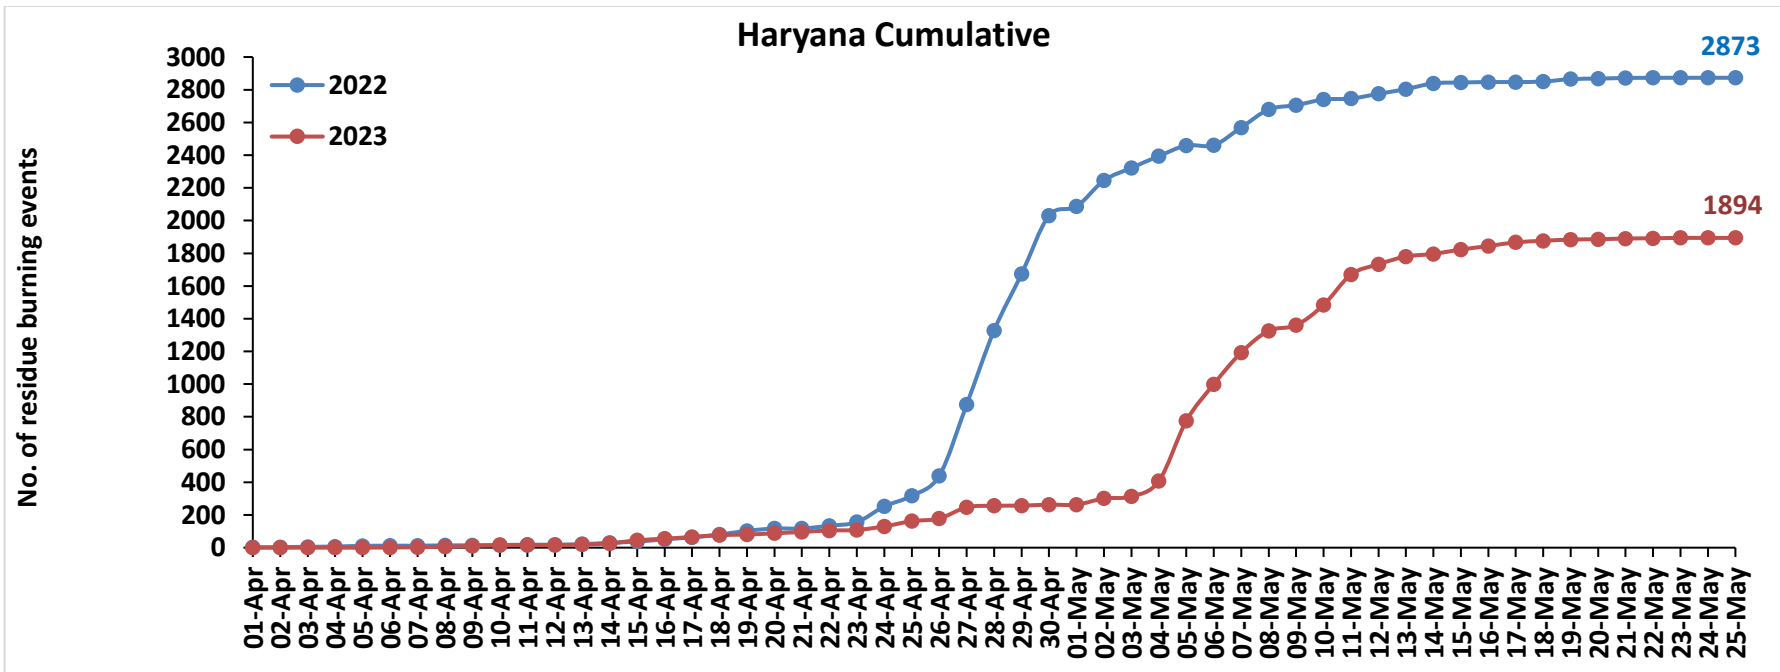

<http://creams.iari.res.in/cms2/>

Highlights for 25-May-2023

- The active fire events due to wheat residue burning were monitored using satellite remote sensing, following the new "Standard Protocol for Estimation of Crop Residue Burning Fire Events using Satellite Data".
- Satellites detected **18** residue burning events in the five study States on 25-May-2023.
- The state wise events detected on 25-May-2023 were **00** in Punjab, **00** in Haryana, **00** in Delhi, **00** in Uttar Pradesh and **18** in Madhya Pradesh.
- The number of events has decreased from **95** on 24-May-2023 to **18** on 25-May-2023 in the five study states.
- Total **38373** burning events were detected in the five states between 01-Apr-2023 and 25-May-2023, which are distributed as **11335**, **1894**, **6398**, **05**, and **18741** in Punjab, Haryana, UP, Delhi, and MP, respectively.

Temporal distribution of wheat residue burning events for the study States in 2023

Haryana

Uttar Pradesh

Comparison of residue burning events in current year (2023) with previous year (2022) for the study States

Delhi Cumulative

District-wise cumulative number of wheat residue burning events detected in 2022 and 2023
(Period: 01 April-25 May)

(a) Punjab

District	01 Apr-25 May	
	2022	2023
Amritsar	1241	870
Barnala	472	542
Bathinda	829	586
Faridkot	525	464
Fatehgarh Sahib	72	139
Fazilka	527	385
Firozpur	1427	899
Gurdaspur	1124	950
Hoshiarpur	479	410
Jalandhar	825	617
Kapurthala	724	500
Ludhiana	946	886
Mansa	412	333
Moga	1099	1010
Muktsar	728	587
Pathankot	167	92
Patiala	457	427
Rupnagar	74	41
Sangrur	1011	817
SAS NAGAR (Mohali)	27	11
SBS Nagar	220	184
Tarn Taran	1072	585
Total	14458	11335