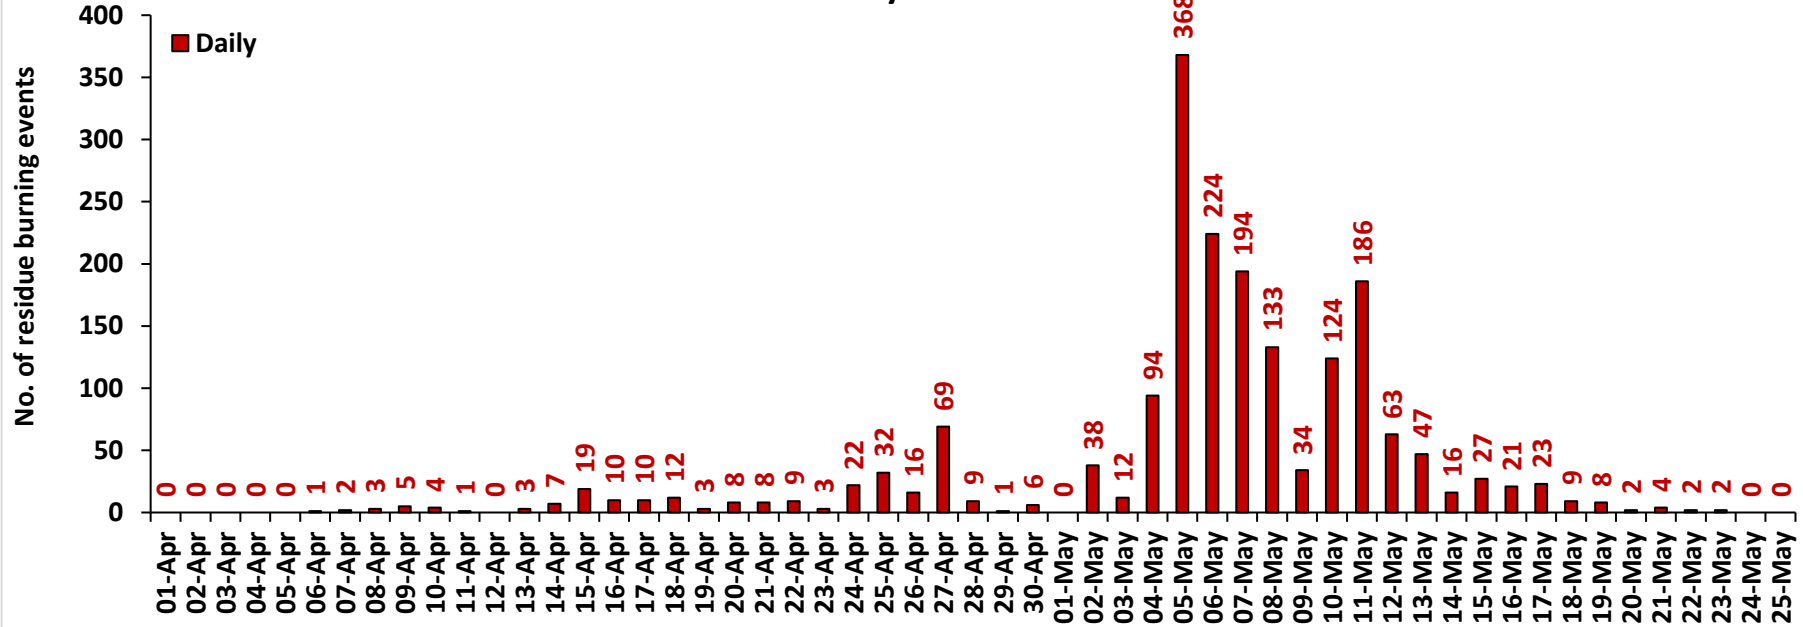

<http://creams.iari.res.in/cms2/>

Highlights for 25-May-2023

- The active fire events due to wheat residue burning were monitored using satellite remote sensing, following the new "Standard Protocol for Estimation of Crop Residue Burning Fire Events using Satellite Data".
- Satellites detected **18** residue burning events in the five study States on 25-May-2023.
- The state wise events detected on 25-May-2023 were **00** in Punjab, **00** in Haryana, **00** in Delhi, **00** in Uttar Pradesh and **18** in Madhya Pradesh.
- The number of events has decreased from **95** on 24-May-2023 to **18** on 25-May-2023 in the five study states.
- Total **38373** burning events were detected in the five states between 01-Apr-2023 and 25-May-2023, which are distributed as **11335**, **1894**, **6398**, **05**, and **18741** in Punjab, Haryana, UP, Delhi, and MP, respectively.

Temporal distribution of wheat residue burning events for the study States in 2023

Haryana

Uttar Pradesh

Comparison of residue burning events in current year (2023) with previous year (2022) for the study States

Delhi Cumulative

District-wise cumulative number of wheat residue burning events detected in 2022 and 2023
(Period: 01 April-25 May)

(a) Punjab

District	01 Apr-25 May	
	2022	2023
Amritsar	1241	870
Barnala	472	542
Bathinda	829	586
Faridkot	525	464
Fatehgarh Sahib	72	139
Fazilka	527	385
Firozpur	1427	899
Gurdaspur	1124	950
Hoshiarpur	479	410
Jalandhar	825	617
Kapurthala	724	500
Ludhiana	946	886
Mansa	412	333
Moga	1099	1010
Muktsar	728	587
Pathankot	167	92
Patiala	457	427
Rupnagar	74	41
Sangrur	1011	817
SAS NAGAR (Mohali)	27	11
SBS Nagar	220	184
Tarn Taran	1072	585
Total	14458	11335