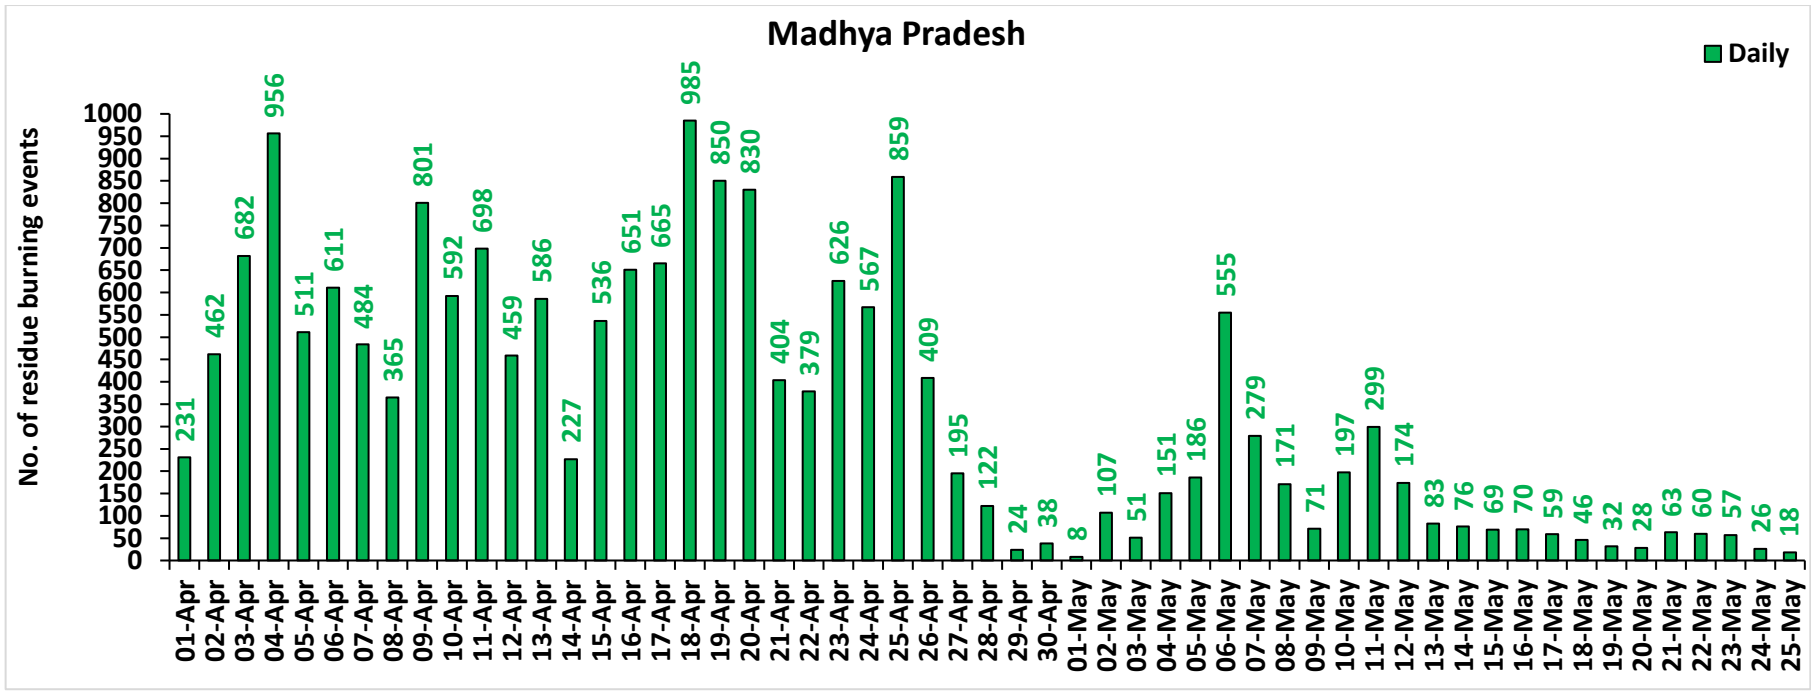

<http://creams.iari.res.in/cms2/>

Highlights for 25-May-2023

- The active fire events due to wheat residue burning were monitored using satellite remote sensing, following the new "Standard Protocol for Estimation of Crop Residue Burning Fire Events using Satellite Data".
- Satellites detected **18** residue burning events in the five study States on 25-May-2023.
- The state wise events detected on 25-May-2023 were **00** in Punjab, **00** in Haryana, **00** in Delhi, **00** in Uttar Pradesh and **18** in Madhya Pradesh.
- The number of events has decreased from **95** on 24-May-2023 to **18** on 25-May-2023 in the five study states.
- Total **38373** burning events were detected in the five states between 01-Apr-2023 and 25-May-2023, which are distributed as **11335**, **1894**, **6398**, **05**, and **18741** in Punjab, Haryana, UP, Delhi, and MP, respectively.

Temporal distribution of wheat residue burning events for the study States in 2023

Haryana

Uttar Pradesh

Comparison of residue burning events in current year (2023) with previous year (2022) for the study States

Delhi Cumulative

District-wise cumulative number of wheat residue burning events detected in 2022 and 2023
(Period: 01 April-25 May)

(a) Punjab

District	01 Apr-25 May	
	2022	2023
Amritsar	1241	870
Barnala	472	542
Bathinda	829	586
Faridkot	525	464
Fatehgarh Sahib	72	139
Fazilka	527	385
Firozpur	1427	899
Gurdaspur	1124	950
Hoshiarpur	479	410
Jalandhar	825	617
Kapurthala	724	500
Ludhiana	946	886
Mansa	412	333
Moga	1099	1010
Muktsar	728	587
Pathankot	167	92
Patiala	457	427
Rupnagar	74	41
Sangrur	1011	817
SAS NAGAR (Mohali)	27	11
SBS Nagar	220	184
Tarn Taran	1072	585
Total	14458	11335