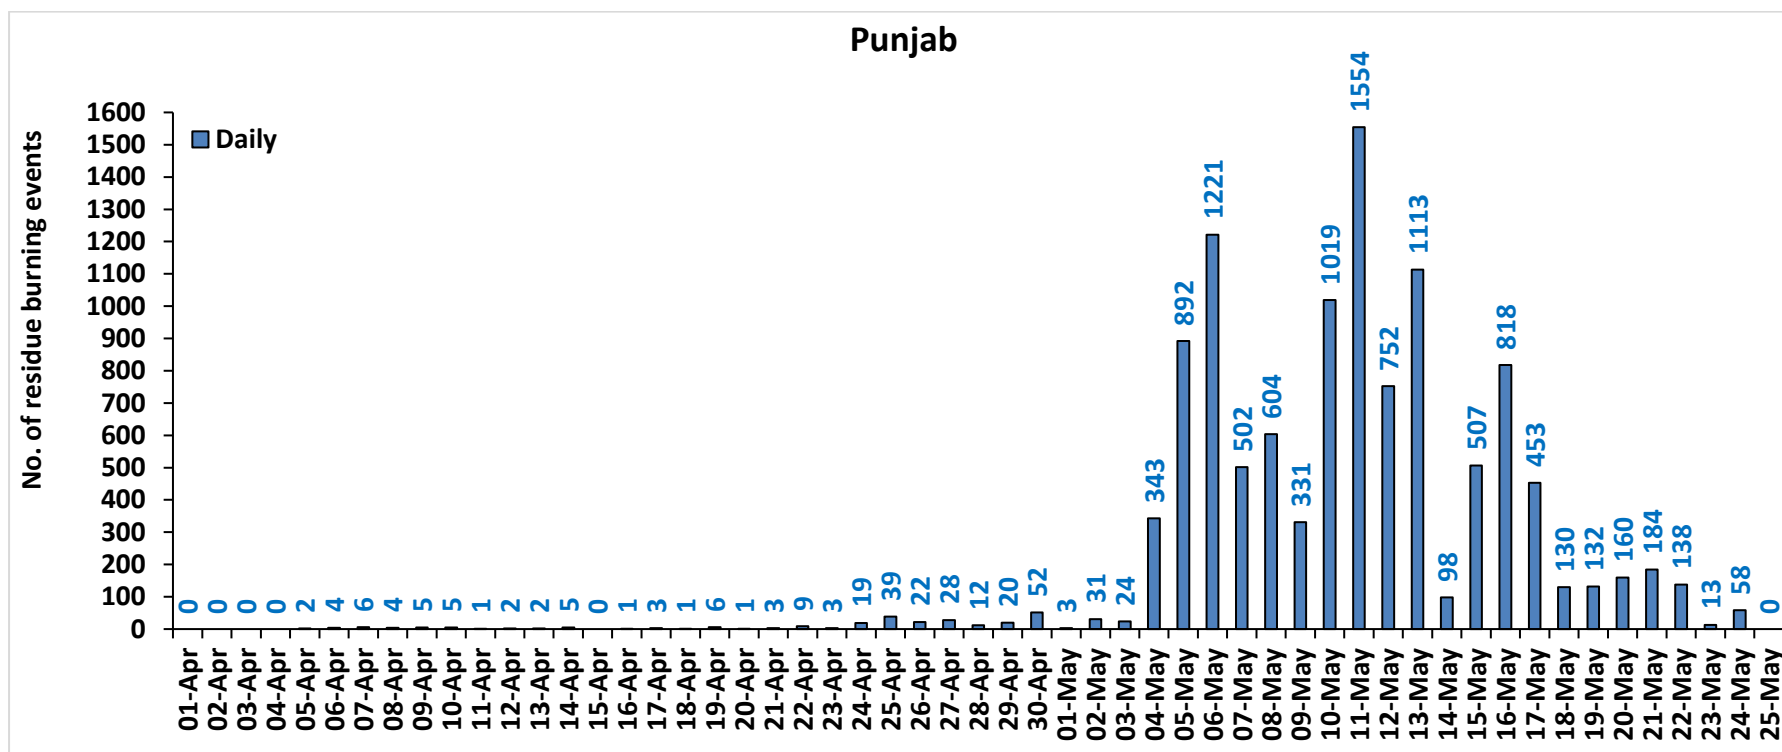

Highlights for 25-May-2023

- The active fire events due to wheat residue burning were monitored using satellite remote sensing, following the new "Standard Protocol for Estimation of Crop Residue Burning Fire Events using Satellite Data".
- Satellites detected **18** residue burning events in the five study States on 25-May-2023.
- The state wise events detected on 25-May-2023 were **00** in Punjab, **00** in Haryana, **00** in Delhi, **00** in Uttar Pradesh and **18** in Madhya Pradesh.
- The number of events has decreased from **95** on 24-May-2023 to **18** on 25-May-2023 in the five study states.
- Total **38373** burning events were detected in the five states between 01-Apr-2023 and 25-May-2023, which are distributed as **11335**, **1894**, **6398**, **05**, and **18741** in Punjab, Haryana, UP, Delhi, and MP, respectively.

Temporal distribution of wheat residue burning events for the study States in 2023