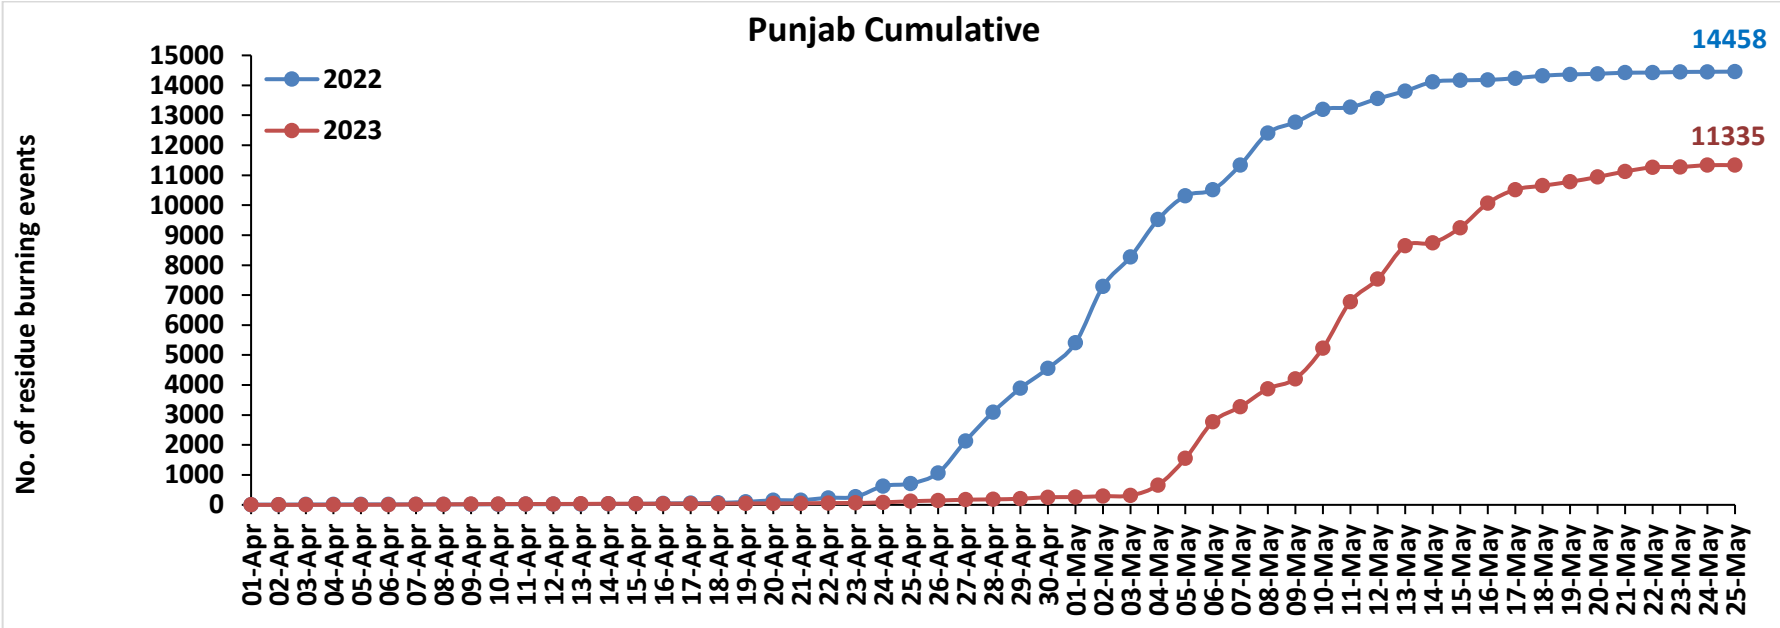

<http://creams.iari.res.in/cms2/>

Highlights for 25-May-2023

- The active fire events due to wheat residue burning were monitored using satellite remote sensing, following the new "Standard Protocol for Estimation of Crop Residue Burning Fire Events using Satellite Data".
- Satellites detected **18** residue burning events in the five study States on 25-May-2023.
- The state wise events detected on 25-May-2023 were **00** in Punjab, **00** in Haryana, **00** in Delhi, **00** in Uttar Pradesh and **18** in Madhya Pradesh.
- The number of events has decreased from **95** on 24-May-2023 to **18** on 25-May-2023 in the five study states.
- Total **38373** burning events were detected in the five states between 01-Apr-2023 and 25-May-2023, which are distributed as **11335**, **1894**, **6398**, **05**, and **18741** in Punjab, Haryana, UP, Delhi, and MP, respectively.

Temporal distribution of wheat residue burning events for the study States in 2023

Haryana

Uttar Pradesh

Comparison of residue burning events in current year (2023) with previous year (2022) for the study States

Delhi Cumulative

District-wise cumulative number of wheat residue burning events detected in 2022 and 2023
(Period: 01 April-25 May)

(a) Punjab

District	01 Apr-25 May	
	2022	2023
Amritsar	1241	870
Barnala	472	542
Bathinda	829	586
Faridkot	525	464
Fatehgarh Sahib	72	139
Fazilka	527	385
Firozpur	1427	899
Gurdaspur	1124	950
Hoshiarpur	479	410
Jalandhar	825	617
Kapurthala	724	500
Ludhiana	946	886
Mansa	412	333
Moga	1099	1010
Muktsar	728	587
Pathankot	167	92
Patiala	457	427
Rupnagar	74	41
Sangrur	1011	817
SAS NAGAR (Mohali)	27	11
SBS Nagar	220	184
Tarn Taran	1072	585
Total	14458	11335