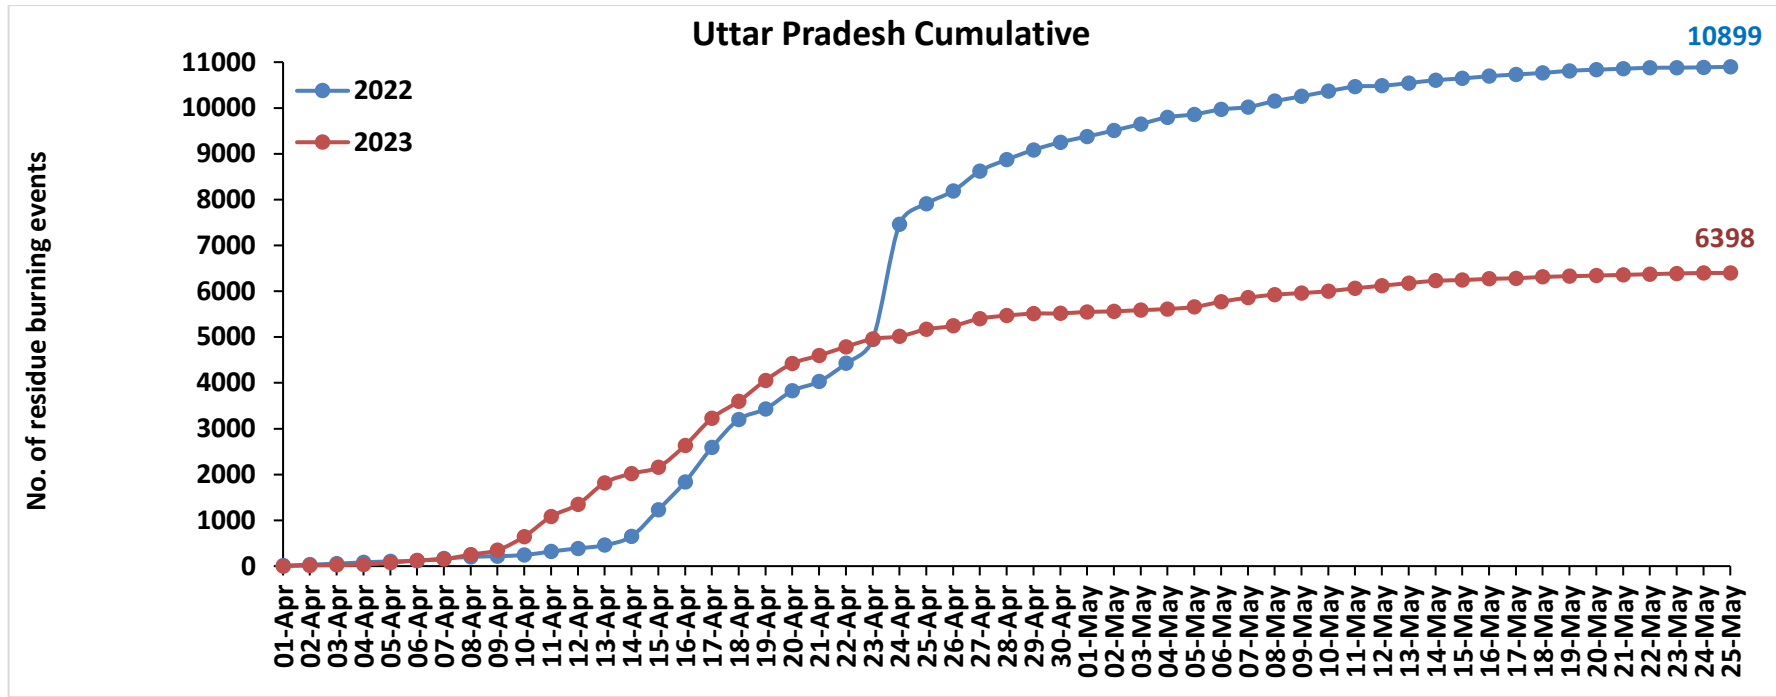

<http://creams.iari.res.in/cms2/>

Highlights for 25-May-2023

- The active fire events due to wheat residue burning were monitored using satellite remote sensing, following the new "Standard Protocol for Estimation of Crop Residue Burning Fire Events using Satellite Data".
- Satellites detected **18** residue burning events in the five study States on 25-May-2023.
- The state wise events detected on 25-May-2023 were **00** in Punjab, **00** in Haryana, **00** in Delhi, **00** in Uttar Pradesh and **18** in Madhya Pradesh.
- The number of events has decreased from **95** on 24-May-2023 to **18** on 25-May-2023 in the five study states.
- Total **38373** burning events were detected in the five states between 01-Apr-2023 and 25-May-2023, which are distributed as **11335**, **1894**, **6398**, **05**, and **18741** in Punjab, Haryana, UP, Delhi, and MP, respectively.

Temporal distribution of wheat residue burning events for the study States in 2023

Haryana

Uttar Pradesh

Comparison of residue burning events in current year (2023) with previous year (2022) for the study States

Delhi Cumulative

District-wise cumulative number of wheat residue burning events detected in 2022 and 2023
(Period: 01 April-25 May)

(a) Punjab

District	01 Apr-25 May	
	2022	2023
Amritsar	1241	870
Barnala	472	542
Bathinda	829	586
Faridkot	525	464
Fatehgarh Sahib	72	139
Fazilka	527	385
Firozpur	1427	899
Gurdaspur	1124	950
Hoshiarpur	479	410
Jalandhar	825	617
Kapurthala	724	500
Ludhiana	946	886
Mansa	412	333
Moga	1099	1010
Muktsar	728	587
Pathankot	167	92
Patiala	457	427
Rupnagar	74	41
Sangrur	1011	817
SAS NAGAR (Mohali)	27	11
SBS Nagar	220	184
Tarn Taran	1072	585
Total	14458	11335