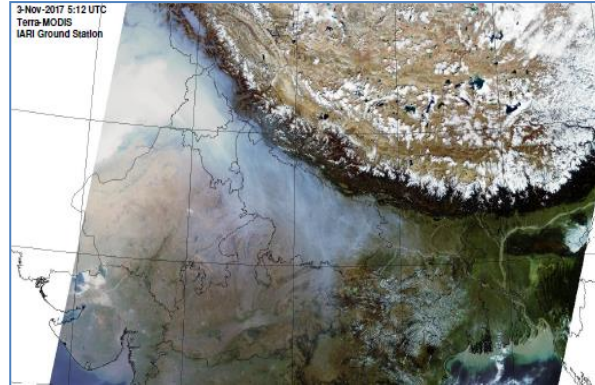

**Bulletin
No. 55**

**Events Date:
25-May-2023**

**Issued on:
25-May-2023**

MONITORING WHEAT RESIDUE BURNING IN INDIA USING SATELLITE REMOTE SENSING DURING 2023

Prepared by:

**Consortium for Research on Agroecosystem Monitoring and Modeling from Space (CREAMS) Laboratory,
Division of Agricultural Physics, ICAR – Indian Agricultural Research Institute, New Delhi – 110012**

<http://creams.iari.res.in/cms2/>

Highlights for 25-May-2023

- The active fire events due to wheat residue burning were monitored using satellite remote sensing, following the new "Standard Protocol for Estimation of Crop Residue Burning Fire Events using Satellite Data".
- Satellites detected **18** residue burning events in the five study States on 25-May-2023.
- The state wise events detected on 25-May-2023 were **00** in Punjab, **00** in Haryana, **00** in Delhi, **00** in Uttar Pradesh and **18** in Madhya Pradesh.
- The number of events has decreased from **95** on 24-May-2023 to **18** on 25-May-2023 in the five study states.
- Total **38373** burning events were detected in the five states between 01-Apr-2023 and 25-May-2023, which are distributed as **11335**, **1894**, **6398**, **05**, and **18741** in Punjab, Haryana, UP, Delhi, and MP, respectively.