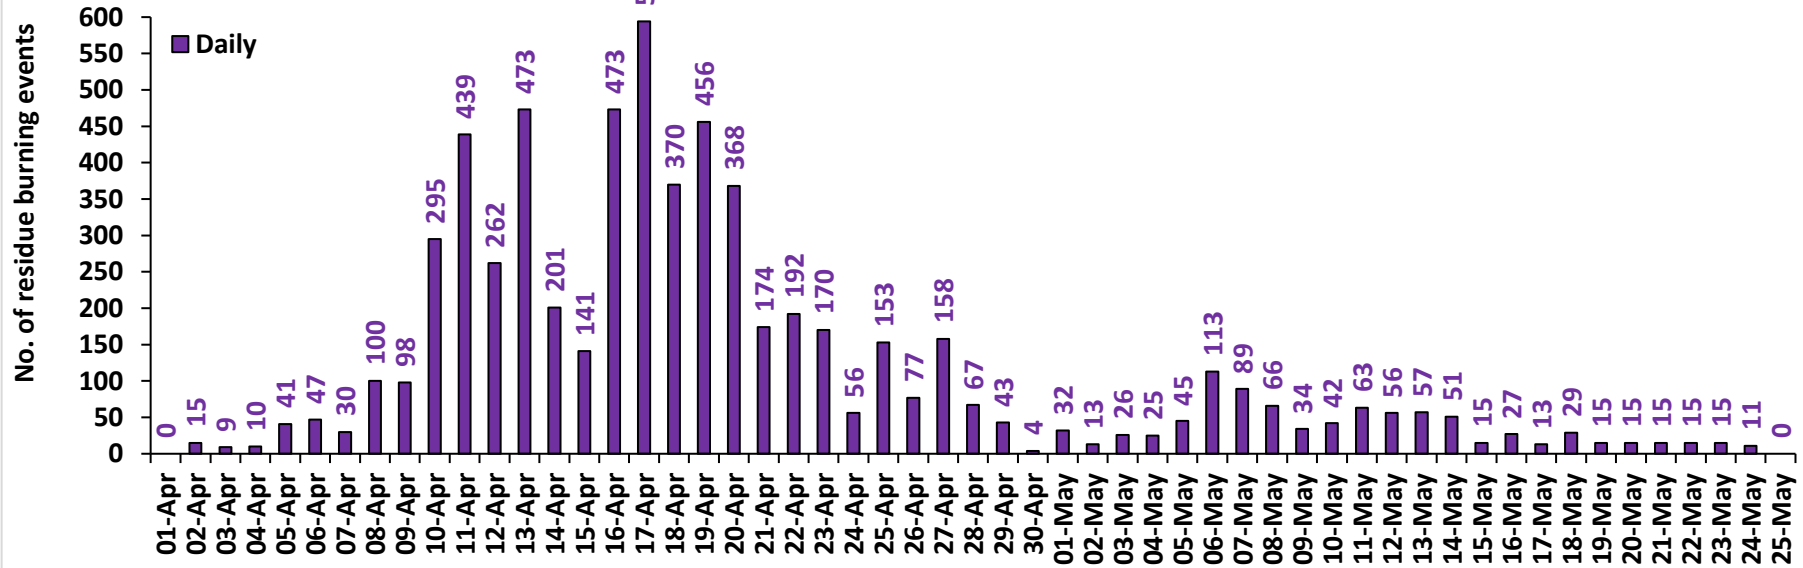

<http://creams.iari.res.in/cms2/>

Highlights for 25-May-2023

- The active fire events due to wheat residue burning were monitored using satellite remote sensing, following the new "Standard Protocol for Estimation of Crop Residue Burning Fire Events using Satellite Data".
- Satellites detected **18** residue burning events in the five study States on 25-May-2023.
- The state wise events detected on 25-May-2023 were **00** in Punjab, **00** in Haryana, **00** in Delhi, **00** in Uttar Pradesh and **18** in Madhya Pradesh.
- The number of events has decreased from **95** on 24-May-2023 to **18** on 25-May-2023 in the five study states.
- Total **38373** burning events were detected in the five states between 01-Apr-2023 and 25-May-2023, which are distributed as **11335**, **1894**, **6398**, **05**, and **18741** in Punjab, Haryana, UP, Delhi, and MP, respectively.

Temporal distribution of wheat residue burning events for the study States in 2023

Haryana

Uttar Pradesh

Comparison of residue burning events in current year (2023) with previous year (2022) for the study States

Delhi Cumulative

District-wise cumulative number of wheat residue burning events detected in 2022 and 2023
(Period: 01 April-25 May)

(a) Punjab

District	01 Apr-25 May	
	2022	2023
Amritsar	1241	870
Barnala	472	542
Bathinda	829	586
Faridkot	525	464
Fatehgarh Sahib	72	139
Fazilka	527	385
Firozpur	1427	899
Gurdaspur	1124	950
Hoshiarpur	479	410
Jalandhar	825	617
Kapurthala	724	500
Ludhiana	946	886
Mansa	412	333
Moga	1099	1010
Muktsar	728	587
Pathankot	167	92
Patiala	457	427
Rupnagar	74	41
Sangrur	1011	817
SAS NAGAR (Mohali)	27	11
SBS Nagar	220	184
Tarn Taran	1072	585
Total	14458	11335