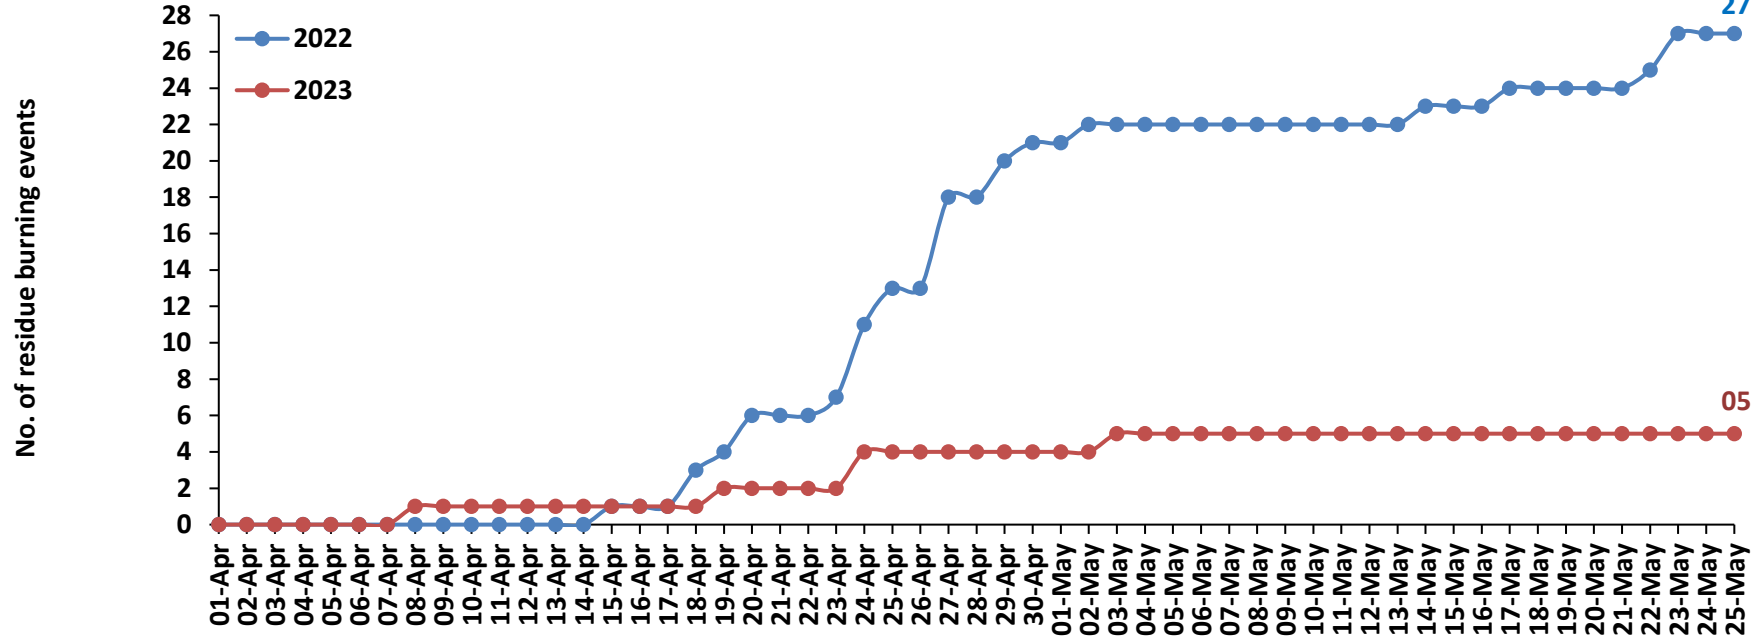

<http://creams.iari.res.in/cms2/>

Highlights for 25-May-2023

- The active fire events due to wheat residue burning were monitored using satellite remote sensing, following the new "Standard Protocol for Estimation of Crop Residue Burning Fire Events using Satellite Data".
- Satellites detected **18** residue burning events in the five study States on 25-May-2023.
- The state wise events detected on 25-May-2023 were **00** in Punjab, **00** in Haryana, **00** in Delhi, **00** in Uttar Pradesh and **18** in Madhya Pradesh.
- The number of events has decreased from **95** on 24-May-2023 to **18** on 25-May-2023 in the five study states.
- Total **38373** burning events were detected in the five states between 01-Apr-2023 and 25-May-2023, which are distributed as **11335**, **1894**, **6398**, **05**, and **18741** in Punjab, Haryana, UP, Delhi, and MP, respectively.

Temporal distribution of wheat residue burning events for the study States in 2023

Haryana

Uttar Pradesh

Comparison of residue burning events in current year (2023) with previous year (2022) for the study States

Delhi Cumulative

District-wise cumulative number of wheat residue burning events detected in 2022 and 2023
(Period: 01 April-25 May)

(a) Punjab

District	01 Apr-25 May	
	2022	2023
Amritsar	1241	870
Barnala	472	542
Bathinda	829	586
Faridkot	525	464
Fatehgarh Sahib	72	139
Fazilka	527	385
Firozpur	1427	899
Gurdaspur	1124	950
Hoshiarpur	479	410
Jalandhar	825	617
Kapurthala	724	500
Ludhiana	946	886
Mansa	412	333
Moga	1099	1010
Muktsar	728	587
Pathankot	167	92
Patiala	457	427
Rupnagar	74	41
Sangrur	1011	817
SAS NAGAR (Mohali)	27	11
SBS Nagar	220	184
Tarn Taran	1072	585
Total	14458	11335