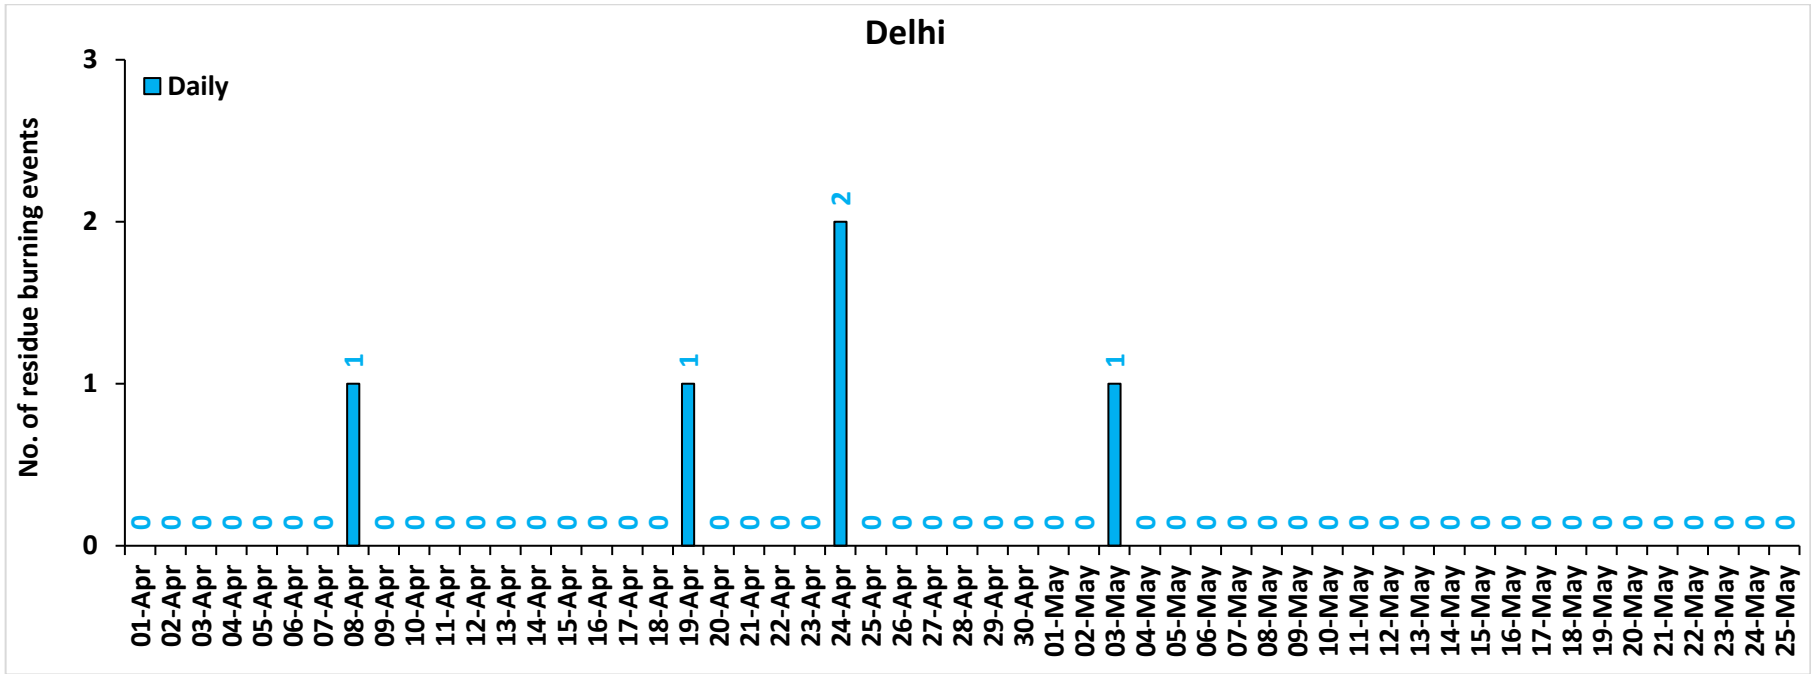

<http://creams.iari.res.in/cms2/>

Highlights for 25-May-2023

- The active fire events due to wheat residue burning were monitored using satellite remote sensing, following the new "Standard Protocol for Estimation of Crop Residue Burning Fire Events using Satellite Data".
- Satellites detected **18** residue burning events in the five study States on 25-May-2023.
- The state wise events detected on 25-May-2023 were **00** in Punjab, **00** in Haryana, **00** in Delhi, **00** in Uttar Pradesh and **18** in Madhya Pradesh.
- The number of events has decreased from **95** on 24-May-2023 to **18** on 25-May-2023 in the five study states.
- Total **38373** burning events were detected in the five states between 01-Apr-2023 and 25-May-2023, which are distributed as **11335**, **1894**, **6398**, **05**, and **18741** in Punjab, Haryana, UP, Delhi, and MP, respectively.

Temporal distribution of wheat residue burning events for the study States in 2023

Haryana

Uttar Pradesh

Comparison of residue burning events in current year (2023) with previous year (2022) for the study States

Delhi Cumulative

District-wise cumulative number of wheat residue burning events detected in 2022 and 2023
(Period: 01 April-25 May)

(a) Punjab

District	01 Apr-25 May	
	2022	2023
Amritsar	1241	870
Barnala	472	542
Bathinda	829	586
Faridkot	525	464
Fatehgarh Sahib	72	139
Fazilka	527	385
Firozpur	1427	899
Gurdaspur	1124	950
Hoshiarpur	479	410
Jalandhar	825	617
Kapurthala	724	500
Ludhiana	946	886
Mansa	412	333
Moga	1099	1010
Muktsar	728	587
Pathankot	167	92
Patiala	457	427
Rupnagar	74	41
Sangrur	1011	817
SAS NAGAR (Mohali)	27	11
SBS Nagar	220	184
Tarn Taran	1072	585
Total	14458	11335