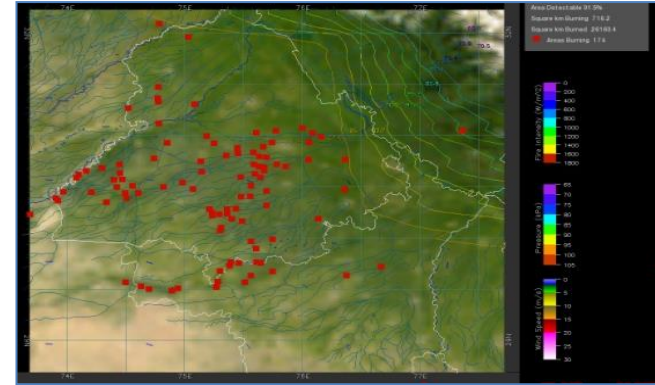

**Bulletin
No. 55**

**Events Date:
25-May-2023**

**Issued on:
25-May-2023**

MONITORING WHEAT RESIDUE BURNING IN INDIA USING SATELLITE REMOTE SENSING DURING 2023

Prepared by:

**Consortium for Research on Agroecosystem Monitoring and Modeling from Space (CREAMS) Laboratory,
Division of Agricultural Physics, ICAR – Indian Agricultural Research Institute, New Delhi – 110012**

<http://creams.iari.res.in/cms2/>

Highlights for 25-May-2023

- The active fire events due to wheat residue burning were monitored using satellite remote sensing, following the new "Standard Protocol for Estimation of Crop Residue Burning Fire Events using Satellite Data".
- Satellites detected **18** residue burning events in the five study States on 25-May-2023.
- The state wise events detected on 25-May-2023 were **00** in Punjab, **00** in Haryana, **00** in Delhi, **00** in Uttar Pradesh and **18** in Madhya Pradesh.
- The number of events has decreased from **95** on 24-May-2023 to **18** on 25-May-2023 in the five study states.
- Total **38373** burning events were detected in the five states between 01-Apr-2023 and 25-May-2023, which are distributed as **11335**, **1894**, **6398**, **05**, and **18741** in Punjab, Haryana, UP, Delhi, and MP, respectively.

Delhi Cumulative

District-wise cumulative number of wheat residue burning events detected in 2022 and 2023
(Period: 01 April-25 May)

(a) Punjab

District	01 Apr-25 May	
	2022	2023
Amritsar	1241	870
Barnala	472	542
Bathinda	829	586
Faridkot	525	464
Fatehgarh Sahib	72	139
Fazilka	527	385
Firozpur	1427	899
Gurdaspur	1124	950
Hoshiarpur	479	410
Jalandhar	825	617
Kapurthala	724	500
Ludhiana	946	886
Mansa	412	333
Moga	1099	1010
Muktsar	728	587
Pathankot	167	92
Patiala	457	427
Rupnagar	74	41
Sangrur	1011	817
SAS NAGAR (Mohali)	27	11
SBS Nagar	220	184
Tarn Taran	1072	585
Total	14458	11335