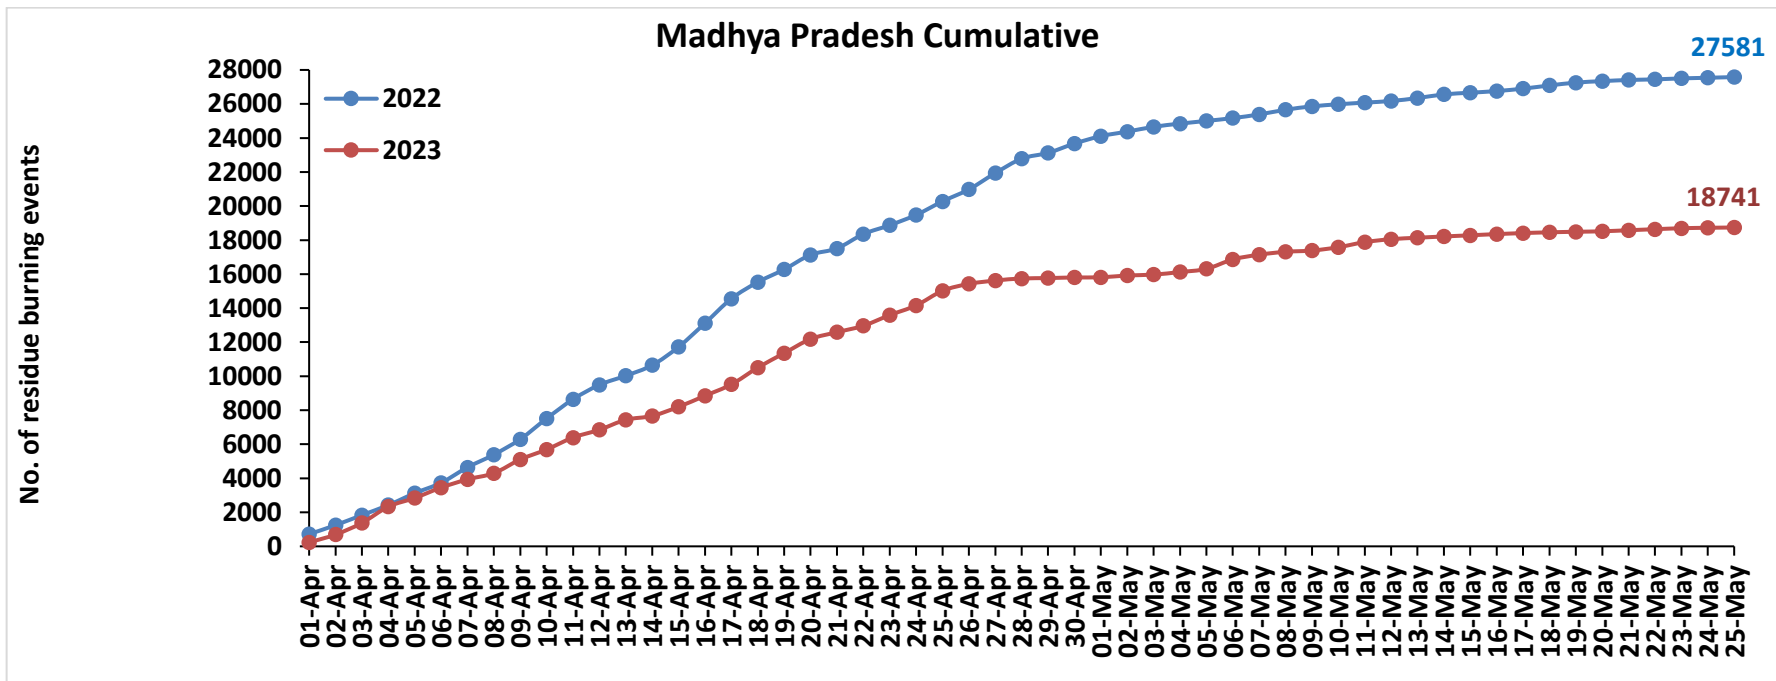

<http://creams.iari.res.in/cms2/>

Highlights for 25-May-2023

- The active fire events due to wheat residue burning were monitored using satellite remote sensing, following the new "Standard Protocol for Estimation of Crop Residue Burning Fire Events using Satellite Data".
- Satellites detected **18** residue burning events in the five study States on 25-May-2023.
- The state wise events detected on 25-May-2023 were **00** in Punjab, **00** in Haryana, **00** in Delhi, **00** in Uttar Pradesh and **18** in Madhya Pradesh.
- The number of events has decreased from **95** on 24-May-2023 to **18** on 25-May-2023 in the five study states.
- Total **38373** burning events were detected in the five states between 01-Apr-2023 and 25-May-2023, which are distributed as **11335**, **1894**, **6398**, **05**, and **18741** in Punjab, Haryana, UP, Delhi, and MP, respectively.

Temporal distribution of wheat residue burning events for the study States in 2023

Haryana

Uttar Pradesh

Comparison of residue burning events in current year (2023) with previous year (2022) for the study States

Delhi Cumulative

District-wise cumulative number of wheat residue burning events detected in 2022 and 2023
(Period: 01 April-25 May)

(a) Punjab

District	01 Apr-25 May	
	2022	2023
Amritsar	1241	870
Barnala	472	542
Bathinda	829	586
Faridkot	525	464
Fatehgarh Sahib	72	139
Fazilka	527	385
Firozpur	1427	899
Gurdaspur	1124	950
Hoshiarpur	479	410
Jalandhar	825	617
Kapurthala	724	500
Ludhiana	946	886
Mansa	412	333
Moga	1099	1010
Muktsar	728	587
Pathankot	167	92
Patiala	457	427
Rupnagar	74	41
Sangrur	1011	817
SAS NAGAR (Mohali)	27	11
SBS Nagar	220	184
Tarn Taran	1072	585
Total	14458	11335