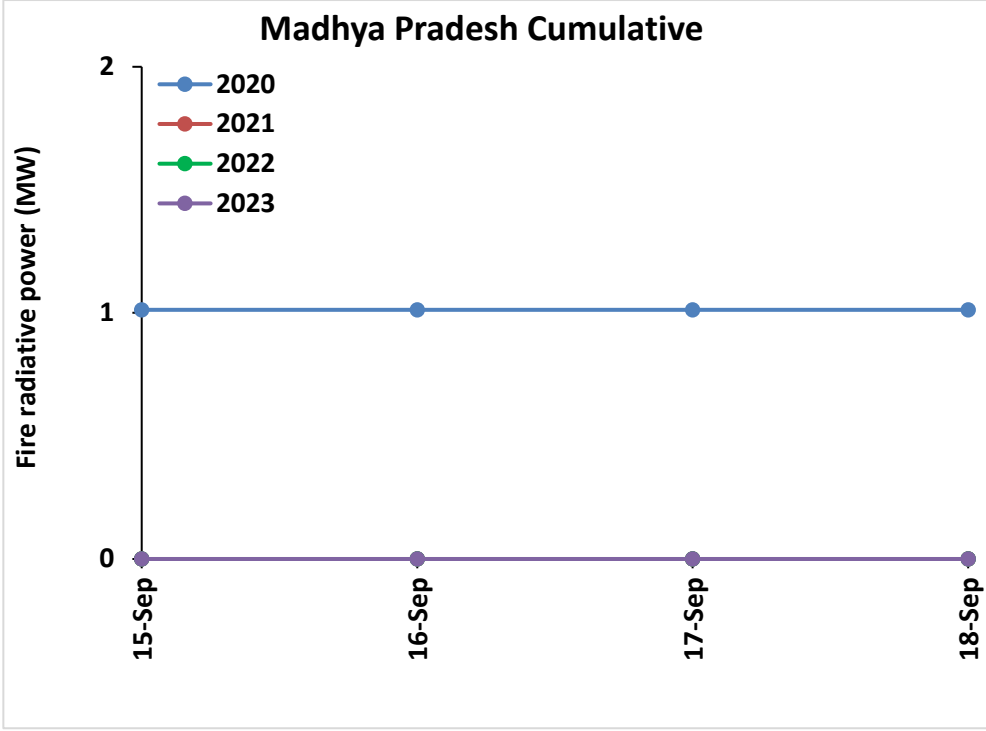

District-wise cumulative number of residues burning events detected in 2020 ,2021 ,2022 and 2023
(Period: 15 September-18 September)

(a) Punjab

District	15 Sep-18 Sep			
	2020	2021	2022	2023
Amritsar	27	9	16	6
Barnala	0	0	0	0
Bathinda	0	0	0	0
Faridkot	0	1	0	0
Fatehgarh Sahib	0	0	0	0
Fazilka	0	0	0	0
Firozpur	0	0	0	0
Gurdaspur	0	0	0	0
Hoshiarpur	0	0	0	0
Jalandhar	0	0	0	0
Kapurthala	0	0	0	0
Ludhiana	0	0	0	0
Mansa	0	0	0	0
Moga	0	0	0	0
Muktsar	0	0	0	0
Pathankot	0	0	0	0
Patiala	0	1	0	0
Rupnagar	0	0	0	0
Sangrur	0	0	0	0
SAS NAGAR (Mohali)	0	0	1	0
SBS Nagar	0	0	0	0
Tarn Taran	0	0	5	0
Total	27	11	22	6

(b) Haryana

District	15 Sep-18 Sep			
	2020	2021	2022	2023
AMBALA	0	0	0	0
BHIWANI	0	0	0	0
CHARKHI DADRI	0	0	0	0
FARIDABAD	0	0	0	0
FATEHABAD	0	0	0	0
GURGAON	0	0	0	0
HISAR	0	0	0	0
JHAJJAR	0	0	0	0
JIND	0	0	1	0
KAITHAL	0	0	0	0
KARNAL	5	0	0	0
KURUKSHETRA	0	0	0	0
MAHENDRAGARH	0	0	0	0
MEWAT	0	0	0	0
PALWAL	0	0	0	0
PANCHKULA	0	0	0	0
PANIPAT	0	0	0	0
REWARI	0	0	0	0
ROHTAK	0	0	0	1
SIRSA	1	0	0	0
SONIPAT	0	0	0	1
YAMUNANAGAR	0	0	0	0
Total	6	0	1	2