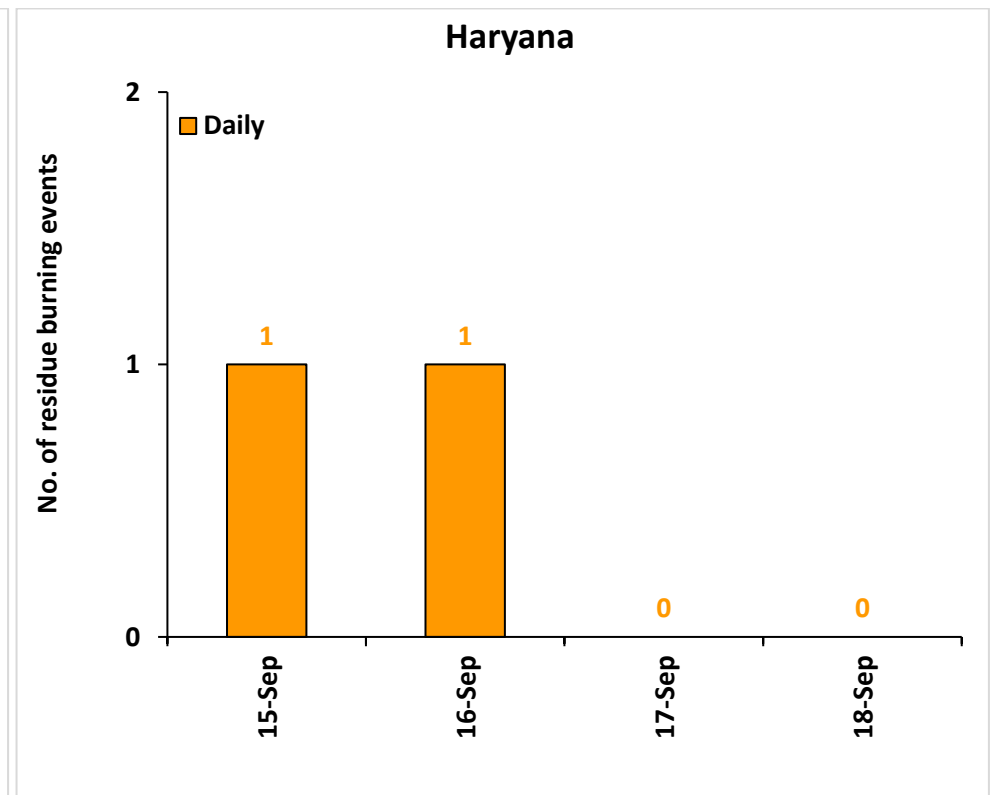

Highlights for 18-Sep-2023

- The active fire events due to rice residue burning were monitored using satellite remote sensing, following the "Standard Protocol for Estimation of Crop Residue Burning Fire Events using Satellite Data".
- Satellites detected **00** residue burning events in the six study States on 18-Sep-2023.
- The state wise events detected on 18-Sep-2023 were **00** in Punjab, **00** in Haryana, **00** in UP, **00** in Delhi, **00** in Rajasthan and **00** in MP.
- Detection of residue burning events was hampered by the presence of clouds over Punjab, Haryana, Delhi, Rajasthan, and western Uttar Pradesh states.

Temporal distribution of rice residue burning events for the study States in 2023