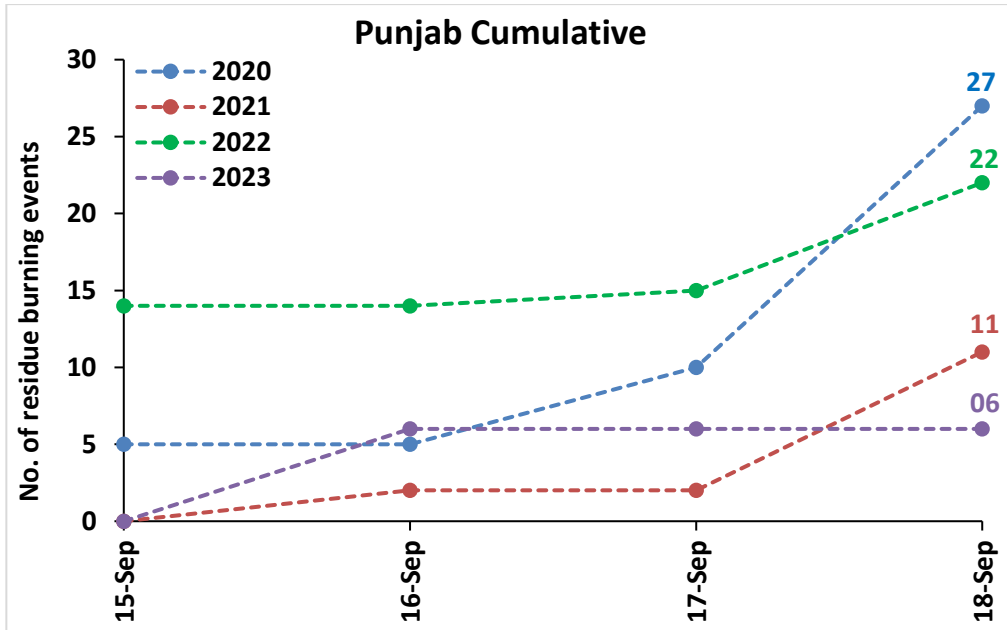

Division of Agricultural Physics, ICAR – Indian Agricultural Research Institute, New Delhi – 110012

<http://creams.iari.res.in>

Highlights for 18-Sep-2023

- The active fire events due to rice residue burning were monitored using satellite remote sensing, following the "Standard Protocol for Estimation of Crop Residue Burning Fire Events using Satellite Data".
- Satellites detected **00** residue burning events in the six study States on 18-Sep-2023.
- The state wise events detected on 18-Sep-2023 were **00** in Punjab, **00** in Haryana, **00** in UP, **00** in Delhi, **00** in Rajasthan and **00** in MP.
- Detection of residue burning events was hampered by the presence of clouds over Punjab, Haryana, Delhi, Rajasthan, and western Uttar Pradesh states.

Temporal distribution of rice residue burning events for the study States in 2023

Uttar Pradesh

Rajasthan

Madhya Pradesh

Delhi

Comparison of residue burning events in current year (2023) with previous years (2020, 2021 and 2022) for the study States