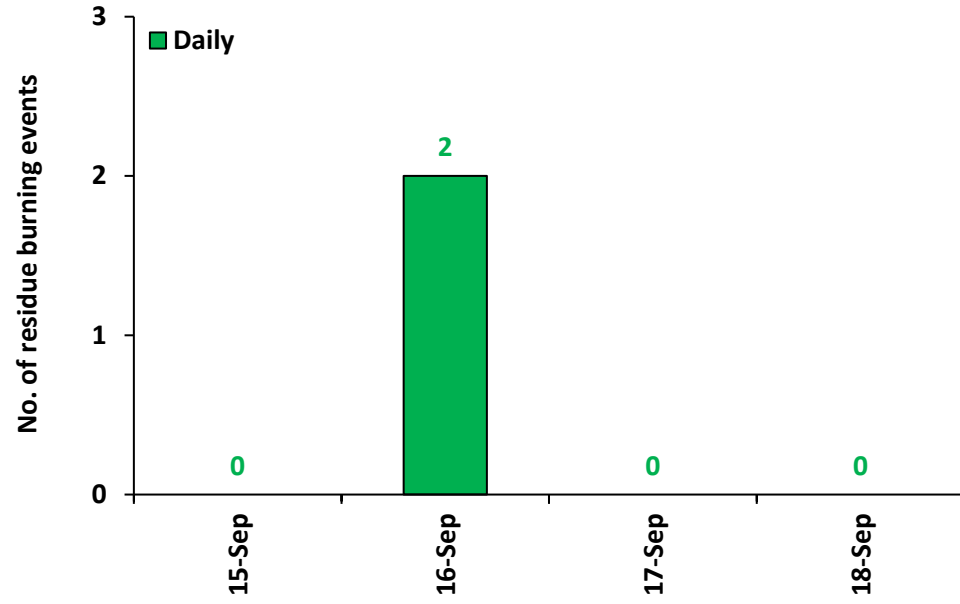

Uttar Pradesh