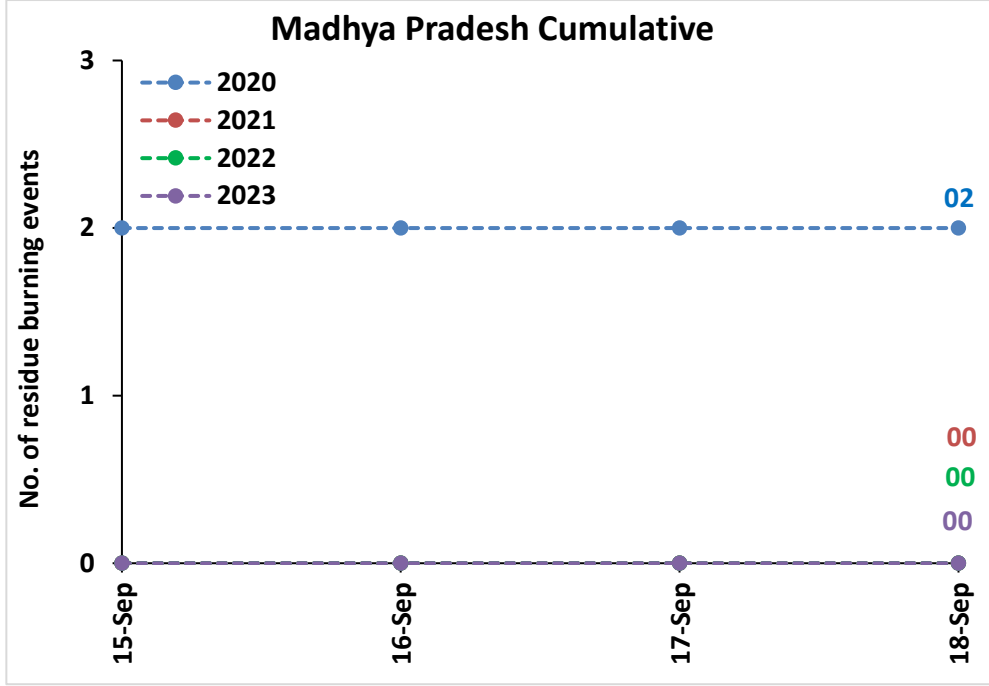

Division of Agricultural Physics, ICAR – Indian Agricultural Research Institute, New Delhi – 110012

<http://creams.iari.res.in>

Highlights for 18-Sep-2023

- The active fire events due to rice residue burning were monitored using satellite remote sensing, following the "Standard Protocol for Estimation of Crop Residue Burning Fire Events using Satellite Data".
- Satellites detected **00** residue burning events in the six study States on 18-Sep-2023.
- The state wise events detected on 18-Sep-2023 were **00** in Punjab, **00** in Haryana, **00** in UP, **00** in Delhi, **00** in Rajasthan and **00** in MP.
- Detection of residue burning events was hampered by the presence of clouds over Punjab, Haryana, Delhi, Rajasthan, and western Uttar Pradesh states.

Temporal distribution of rice residue burning events for the study States in 2023

Uttar Pradesh

Rajasthan

Madhya Pradesh

Delhi

Comparison of residue burning events in current year (2023) with previous years (2020, 2021 and 2022) for the study States