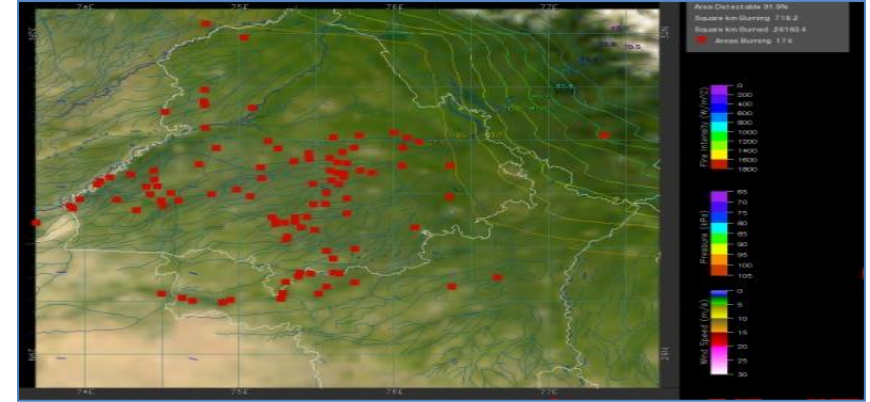

MONITORING PADDY RESIDUE BURNING IN INDIA USING SATELLITE REMOTE SENSING DURING 2023

Bulletin
No. 04

Events Date:
18-Sep-2023

Issued on:
18-Sep-2023

Consortium for Research on Agroecosystem Monitoring and Modeling from Space (CREAMS)
Laboratory,

Division of Agricultural Physics, ICAR – Indian Agricultural Research Institute, New Delhi – 110012

<http://creams.iari.res.in>

Highlights for 18-Sep-2023

- The active fire events due to rice residue burning were monitored using satellite remote sensing, following the "Standard Protocol for Estimation of Crop Residue Burning Fire Events using Satellite Data".
- Satellites detected **00** residue burning events in the six study States on 18-Sep-2023.
- The state wise events detected on 18-Sep-2023 were **00** in Punjab, **00** in Haryana, **00** in UP, **00** in Delhi, **00** in Rajasthan and **00** in MP.
- Detection of residue burning events was hampered by the presence of clouds over Punjab, Haryana, Delhi, Rajasthan, and western Uttar Pradesh states.

Temporal distribution of rice residue burning events for the study States in 2023

Uttar Pradesh

Rajasthan

Madhya Pradesh

Delhi

Comparison of residue burning events in current year (2023) with previous years (2020, 2021 and 2022) for the study States