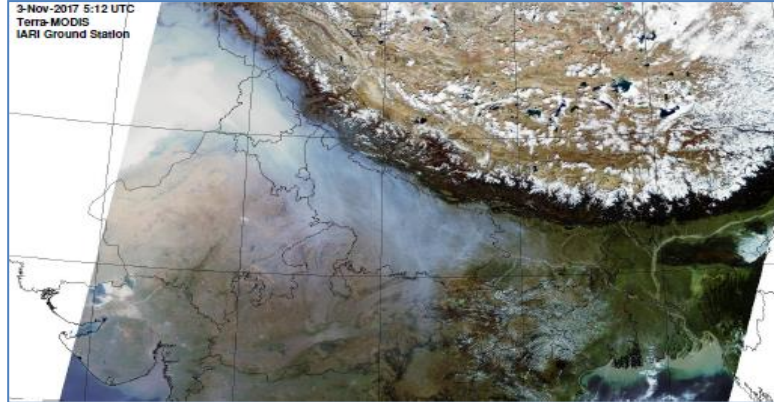

MONITORING PADDY RESIDUE BURNING IN INDIA USING SATELLITE REMOTE SENSING DURING 2023

Bulletin
No. 04

Events Date:
18-Sep-2023

Issued on:
18-Sep-2023

Consortium for Research on Agroecosystem Monitoring and Modeling from Space (CREAMS)
Laboratory,

Division of Agricultural Physics, ICAR – Indian Agricultural Research Institute, New Delhi – 110012

<http://creams.iari.res.in>