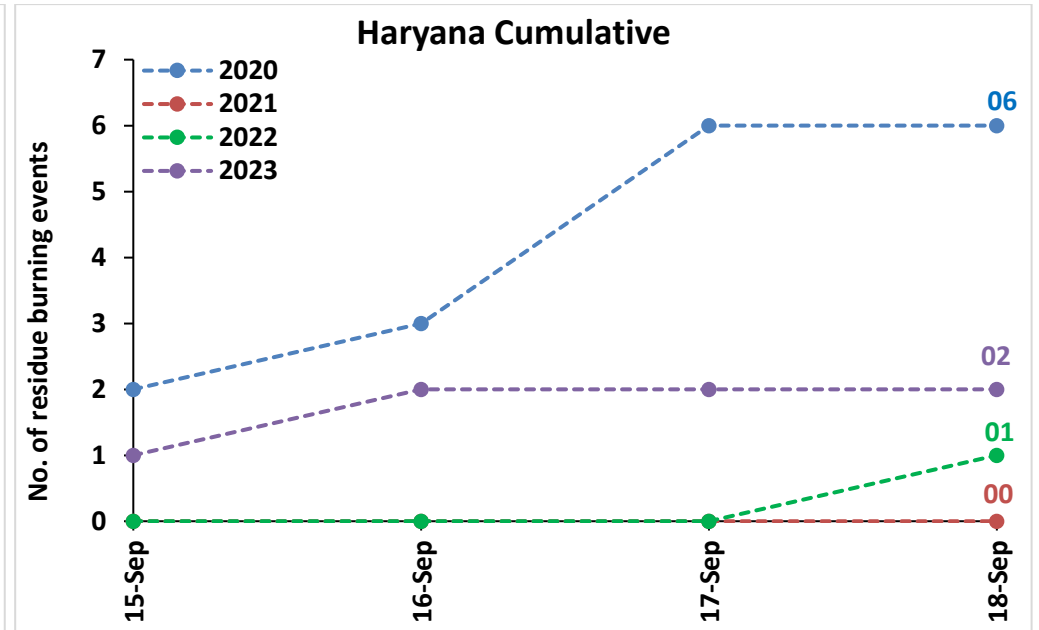

Temporal distribution of rice residue burning events for the study States in 2023

Uttar Pradesh

Rajasthan

Madhya Pradesh

Delhi

Comparison of residue burning events in current year (2023) with previous years (2020, 2021 and 2022) for the study States