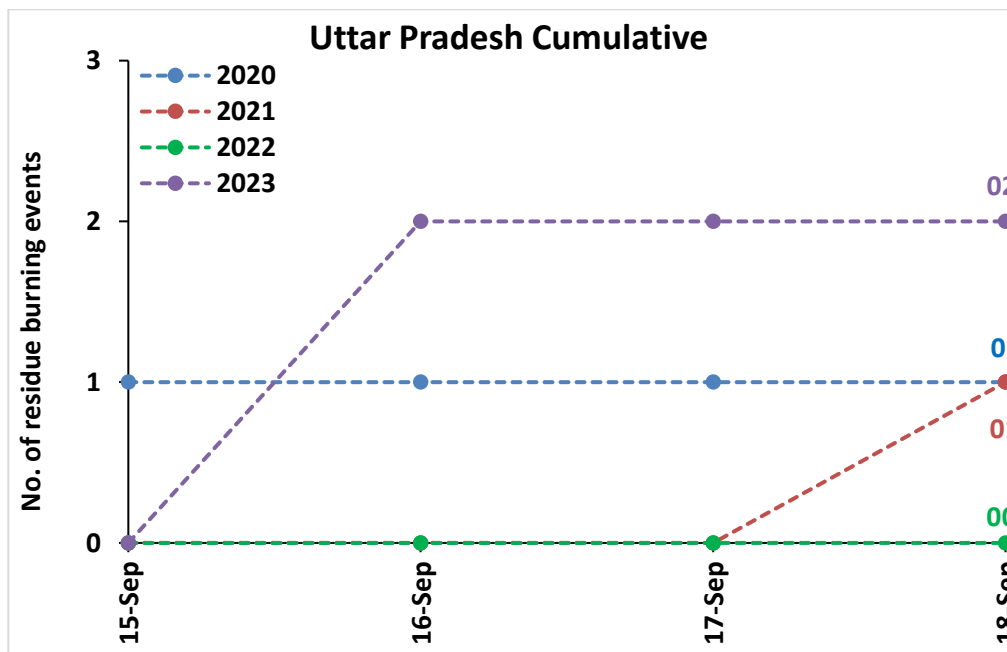

Temporal distribution of rice residue burning events for the study States in 2023

Uttar Pradesh

Rajasthan

Madhya Pradesh

Delhi

Comparison of residue burning events in current year (2023) with previous years (2020, 2021 and 2022) for the study States