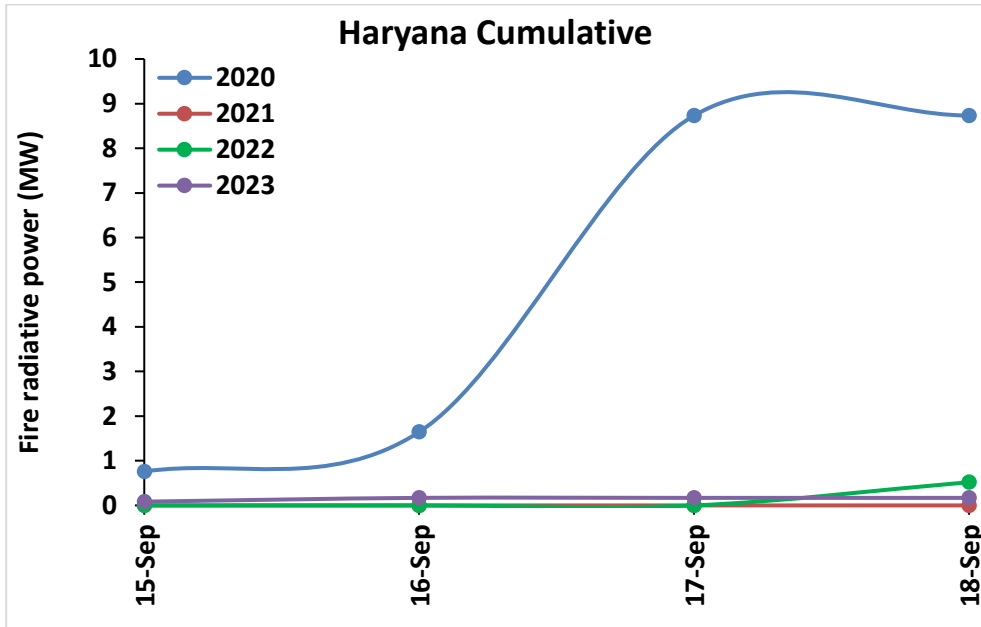

Comparison of residue burning fire power in current year (2023) with previous years (2020, 2021 and 2022) for the study States