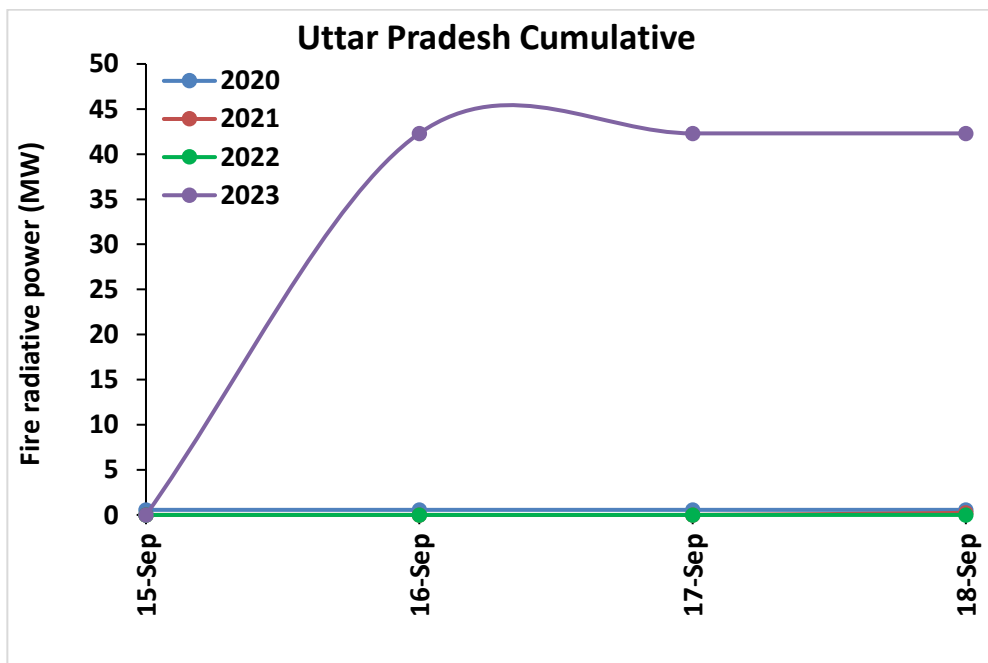

Comparison of residue burning fire power in current year (2023) with previous years (2020, 2021 and 2022) for the study States