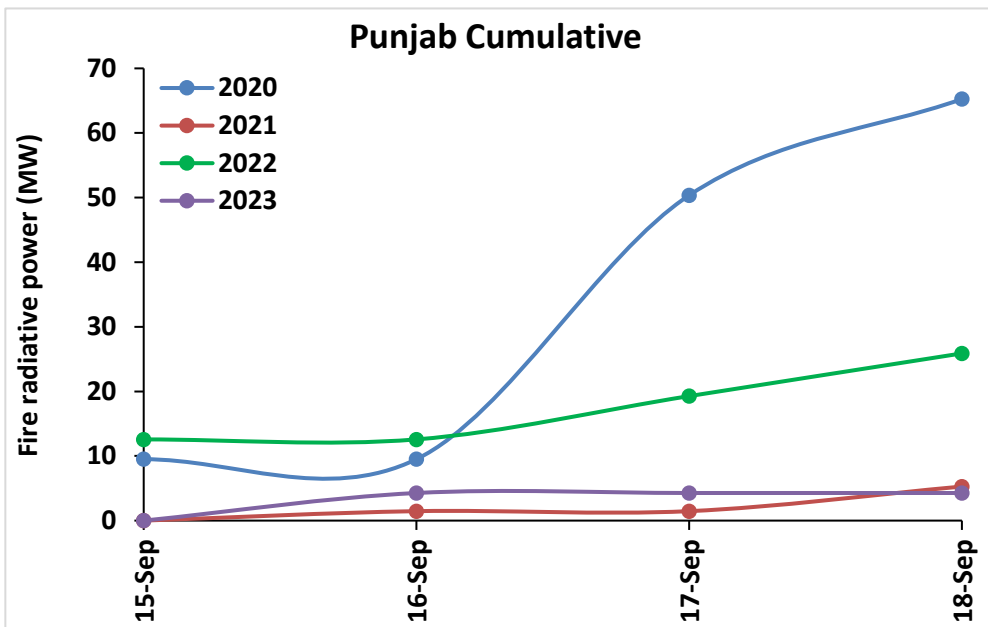

Comparison of residue burning fire power in current year (2023) with previous years (2020, 2021 and 2022) for the study States