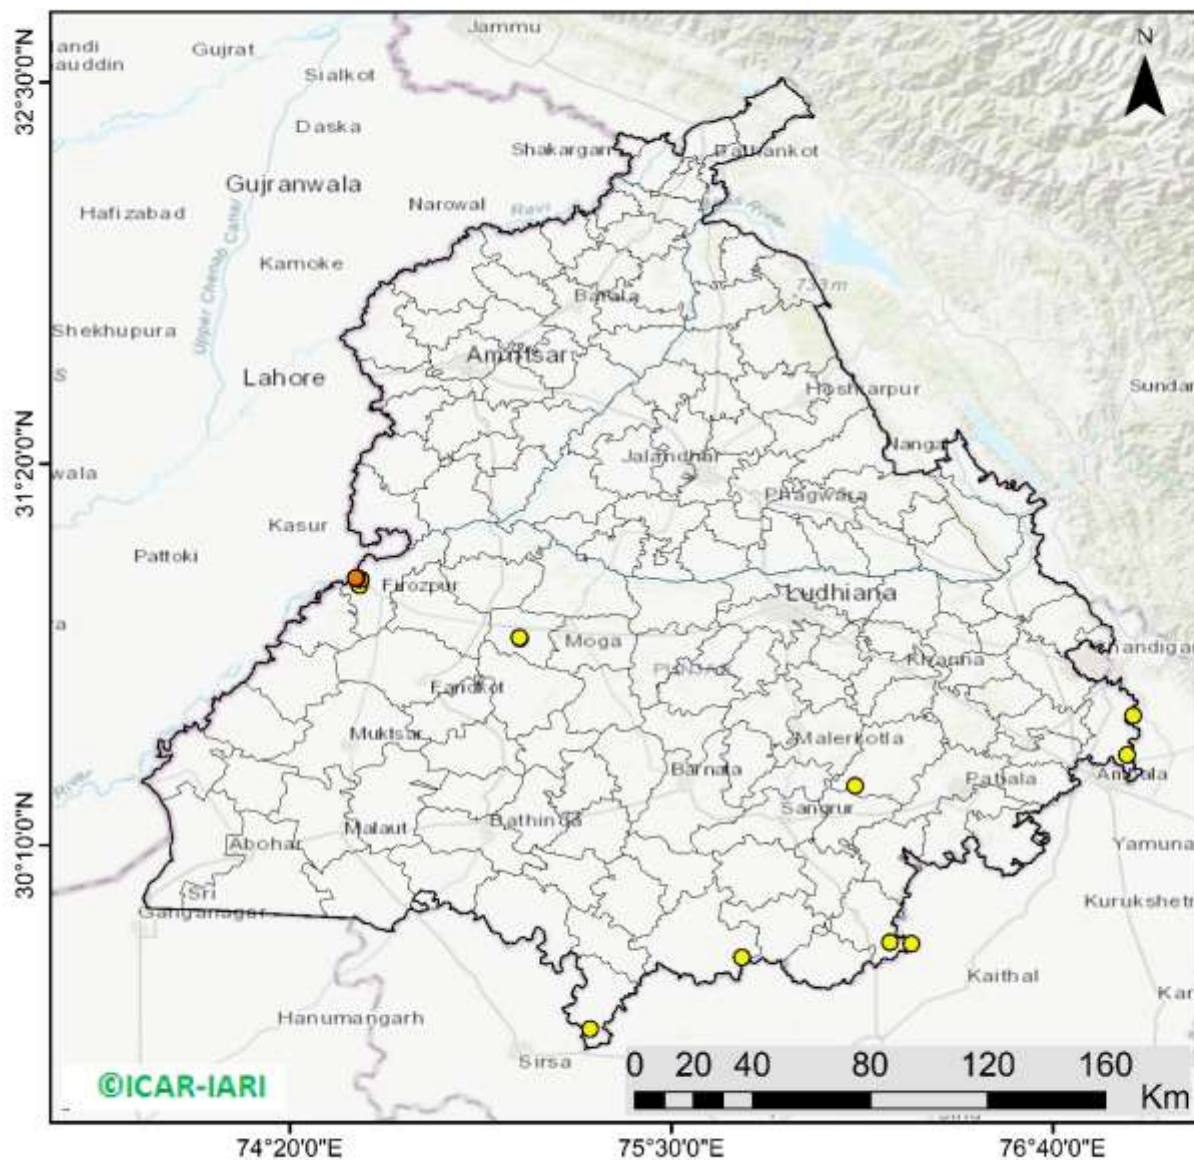

<http://creams.iari.res.in>

Highlights for 18-Oct-2023

- The active fire events due to rice residue burning were monitored using satellite remote sensing, following the "Standard Protocol for Estimation of Crop Residue Burning Fire Events using Satellite Data".
- Satellites detected **52** residue burning events in the six study States on 18-Oct-2023.
- The state wise events detected on 18-Oct-2023 were **18** in Punjab, **08** in Haryana, **02** in UP, **00** in Delhi, **11** in Rajasthan and **13** in MP.
- Total **2974** burning events were detected in the six states between 15-Sept-2023 and 18-Oct-2023, which are distributed as **1407**, **554**, **328**, **02**, **264** and **419** in Punjab, Haryana, UP, Delhi, Rajasthan and MP, respectively.
- Detection of residue burning events was hampered by the presence of clouds over Western Rajasthan and Madhya Pradesh states.

Temporal distribution of rice residue burning events for the study States in 2023

Haryana

Uttar Pradesh

Rajasthan

Madhya Pradesh

Delhi

Comparison of residue burning events in current year (2023) with previous years (2020, 2021 and 2022) for the study State

Comparison of residue burning fire power in current year (2023) with previous years (2020, 2021 and 2022) for the study States

Uttar Pradesh Cumulative

Rajasthan Cumulative

Punjab

RICE RESIDUE BURNING IN PUNJAB

18 burning events
detected in Punjab during
(18th Oct 2023)

Fire Intensity (W/m²)

- 0 - 5
- 6 - 10
- 11 - 15
- 16 - 20
- >20

<http://geoportal.icar.gov.in:8080/geoexplorer/composer/>

District-wise cumulative number of residues burning events in Punjab (15Sep- 18Oct-2023)