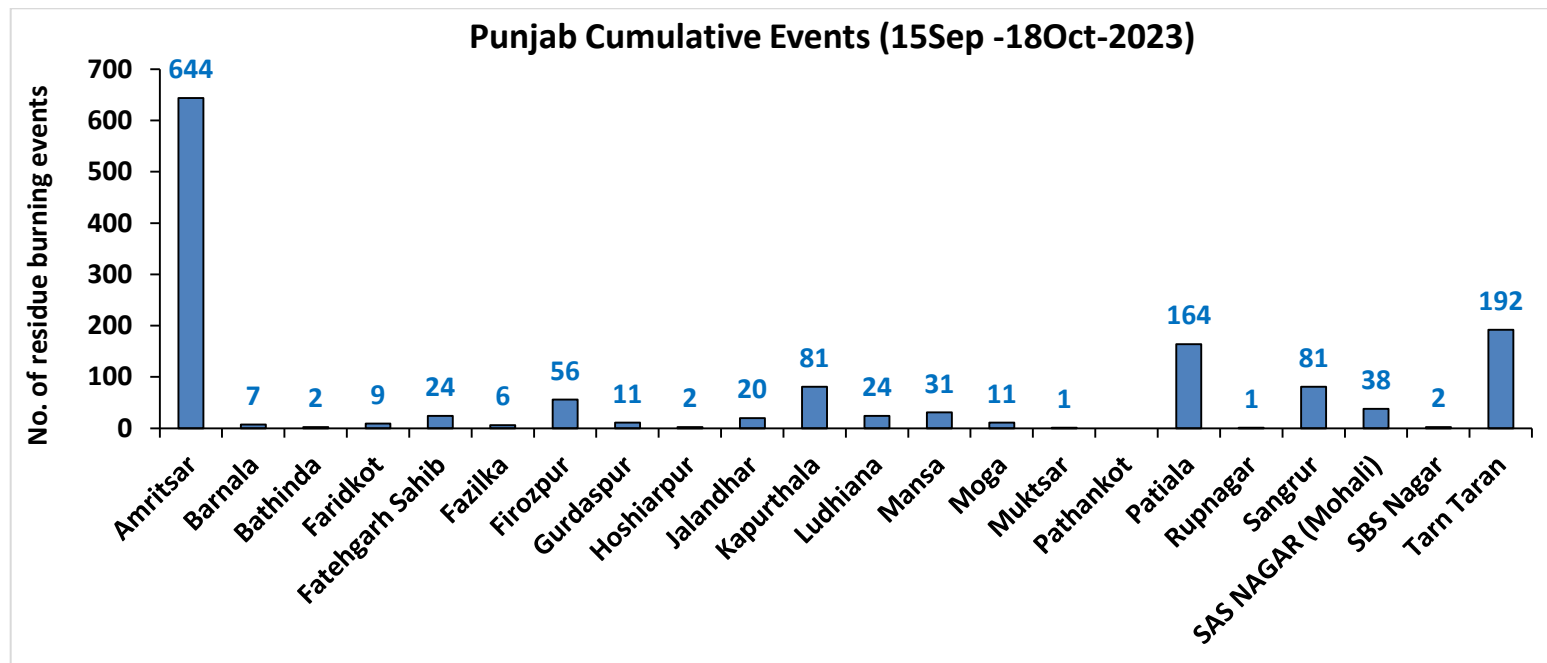

<http://creams.iari.res.in>

Highlights for 18-Oct-2023

- The active fire events due to rice residue burning were monitored using satellite remote sensing, following the "Standard Protocol for Estimation of Crop Residue Burning Fire Events using Satellite Data".
- Satellites detected **52** residue burning events in the six study States on 18-Oct-2023.
- The state wise events detected on 18-Oct-2023 were **18** in Punjab, **08** in Haryana, **02** in UP, **00** in Delhi, **11** in Rajasthan and **13** in MP.
- Total **2974** burning events were detected in the six states between 15-Sept-2023 and 18-Oct-2023, which are distributed as **1407**, **554**, **328**, **02**, **264** and **419** in Punjab, Haryana, UP, Delhi, Rajasthan and MP, respectively.
- Detection of residue burning events was hampered by the presence of clouds over Western Rajasthan and Madhya Pradesh states.

18 burning events
detected in Punjab during
(18th Oct 2023)

Fire Intensity (W/m²)

- 0 - 5
- 6 - 10
- 11 - 15
- 16 - 20
- >20

<http://geoportal.icar.gov.in:8080/geoexplorer/composer/>

District-wise cumulative number of residues burning events in Punjab (15Sep- 18Oct-2023)