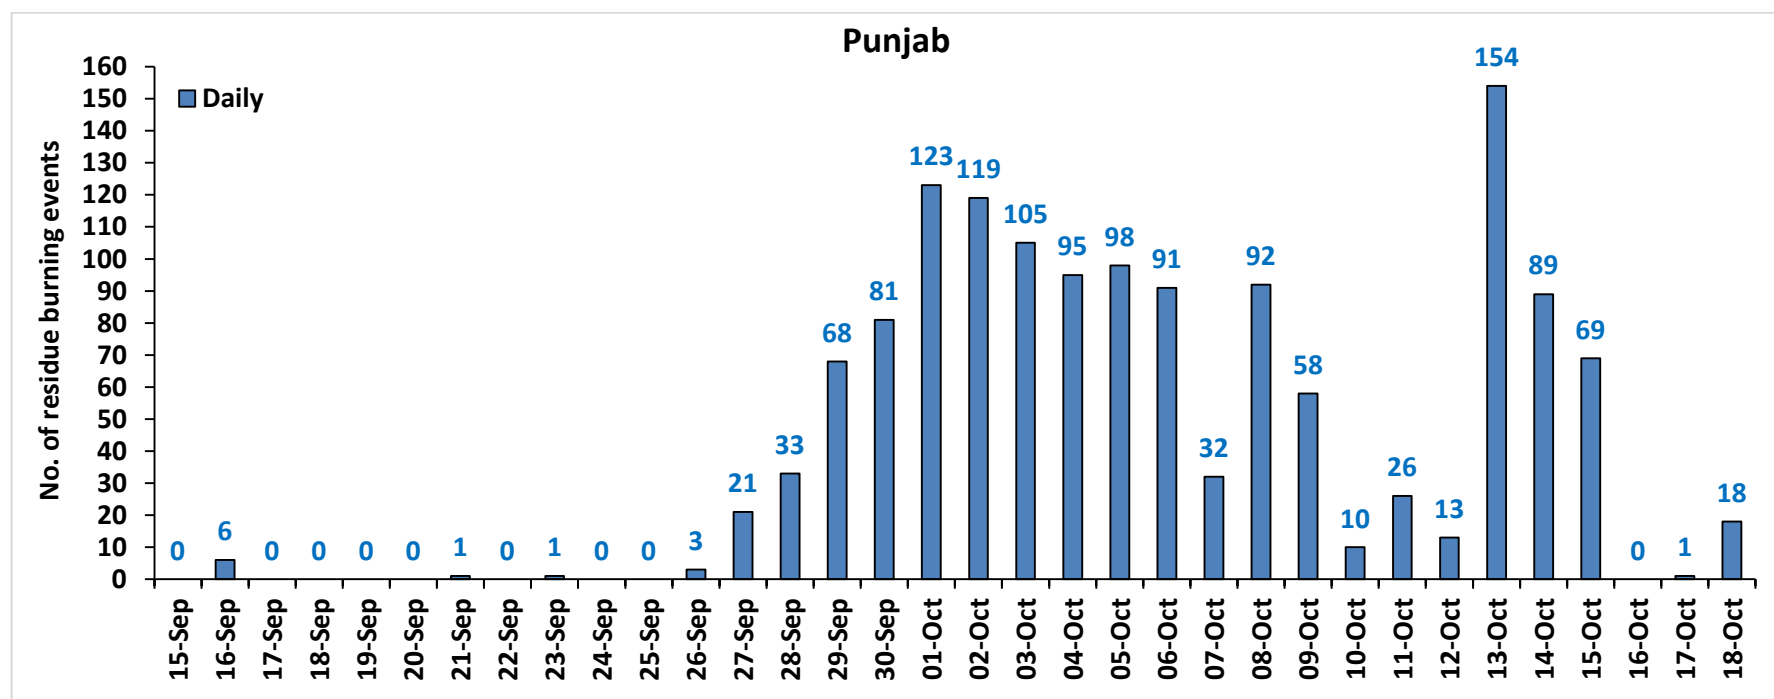

Highlights for 18-Oct-2023

- The active fire events due to rice residue burning were monitored using satellite remote sensing, following the "Standard Protocol for Estimation of Crop Residue Burning Fire Events using Satellite Data".
- Satellites detected **52** residue burning events in the six study States on 18-Oct-2023.
- The state wise events detected on 18-Oct-2023 were **18** in Punjab, **08** in Haryana, **02** in UP, **00** in Delhi, **11** in Rajasthan and **13** in MP.
- Total **2974** burning events were detected in the six states between 15-Sept-2023 and 18-Oct-2023, which are distributed as **1407**, **554**, **328**, **02**, **264** and **419** in Punjab, Haryana, UP, Delhi, Rajasthan and MP, respectively.
- Detection of residue burning events was hampered by the presence of clouds over Western Rajasthan and Madhya Pradesh states.

Temporal distribution of rice residue burning events for the study States in 2023