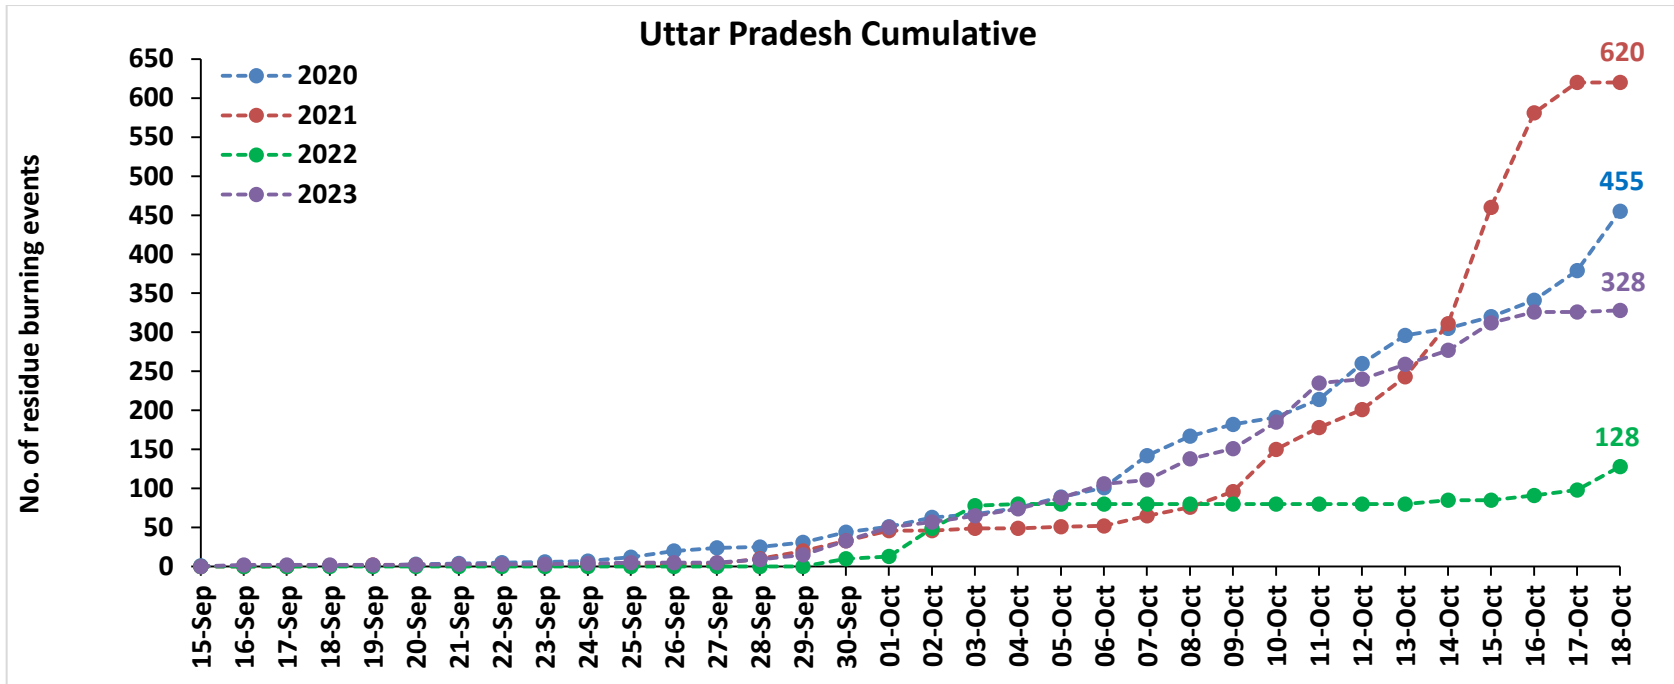

<http://creams.iari.res.in>

Highlights for 18-Oct-2023

- The active fire events due to rice residue burning were monitored using satellite remote sensing, following the "Standard Protocol for Estimation of Crop Residue Burning Fire Events using Satellite Data".
- Satellites detected **52** residue burning events in the six study States on 18-Oct-2023.
- The state wise events detected on 18-Oct-2023 were **18** in Punjab, **08** in Haryana, **02** in UP, **00** in Delhi, **11** in Rajasthan and **13** in MP.
- Total **2974** burning events were detected in the six states between 15-Sept-2023 and 18-Oct-2023, which are distributed as **1407**, **554**, **328**, **02**, **264** and **419** in Punjab, Haryana, UP, Delhi, Rajasthan and MP, respectively.
- Detection of residue burning events was hampered by the presence of clouds over Western Rajasthan and Madhya Pradesh states.

Temporal distribution of rice residue burning events for the study States in 2023

Haryana

Uttar Pradesh

Rajasthan

Madhya Pradesh

Delhi

Comparison of residue burning events in current year (2023) with previous years (2020, 2021 and 2022) for the study State