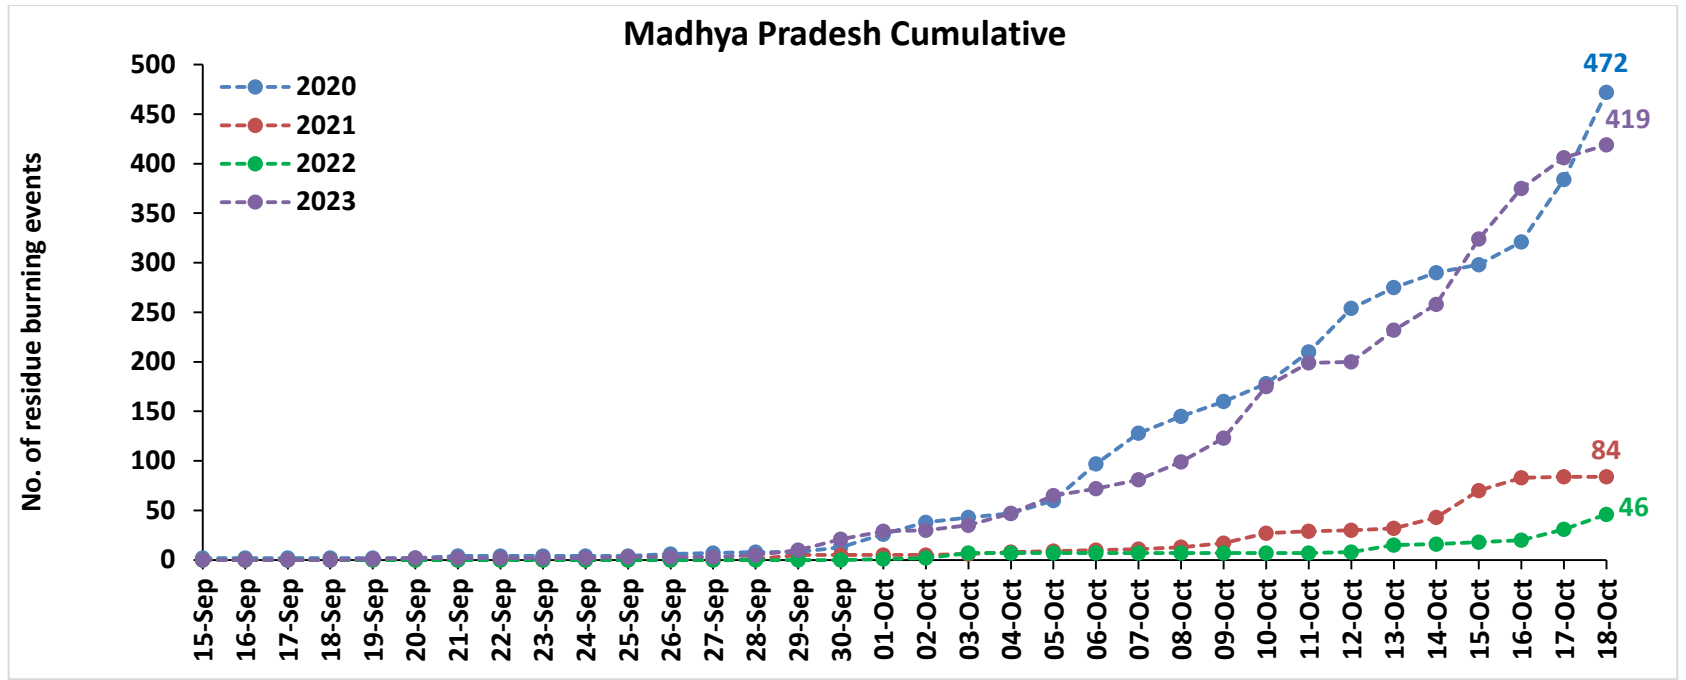

<http://creams.iari.res.in>

Highlights for 18-Oct-2023

- The active fire events due to rice residue burning were monitored using satellite remote sensing, following the "Standard Protocol for Estimation of Crop Residue Burning Fire Events using Satellite Data".
- Satellites detected **52** residue burning events in the six study States on 18-Oct-2023.
- The state wise events detected on 18-Oct-2023 were **18** in Punjab, **08** in Haryana, **02** in UP, **00** in Delhi, **11** in Rajasthan and **13** in MP.
- Total **2974** burning events were detected in the six states between 15-Sept-2023 and 18-Oct-2023, which are distributed as **1407**, **554**, **328**, **02**, **264** and **419** in Punjab, Haryana, UP, Delhi, Rajasthan and MP, respectively.
- Detection of residue burning events was hampered by the presence of clouds over Western Rajasthan and Madhya Pradesh states.

Temporal distribution of rice residue burning events for the study States in 2023

Haryana

Uttar Pradesh

Rajasthan

Madhya Pradesh

Delhi

Comparison of residue burning events in current year (2023) with previous years (2020, 2021 and 2022) for the study State