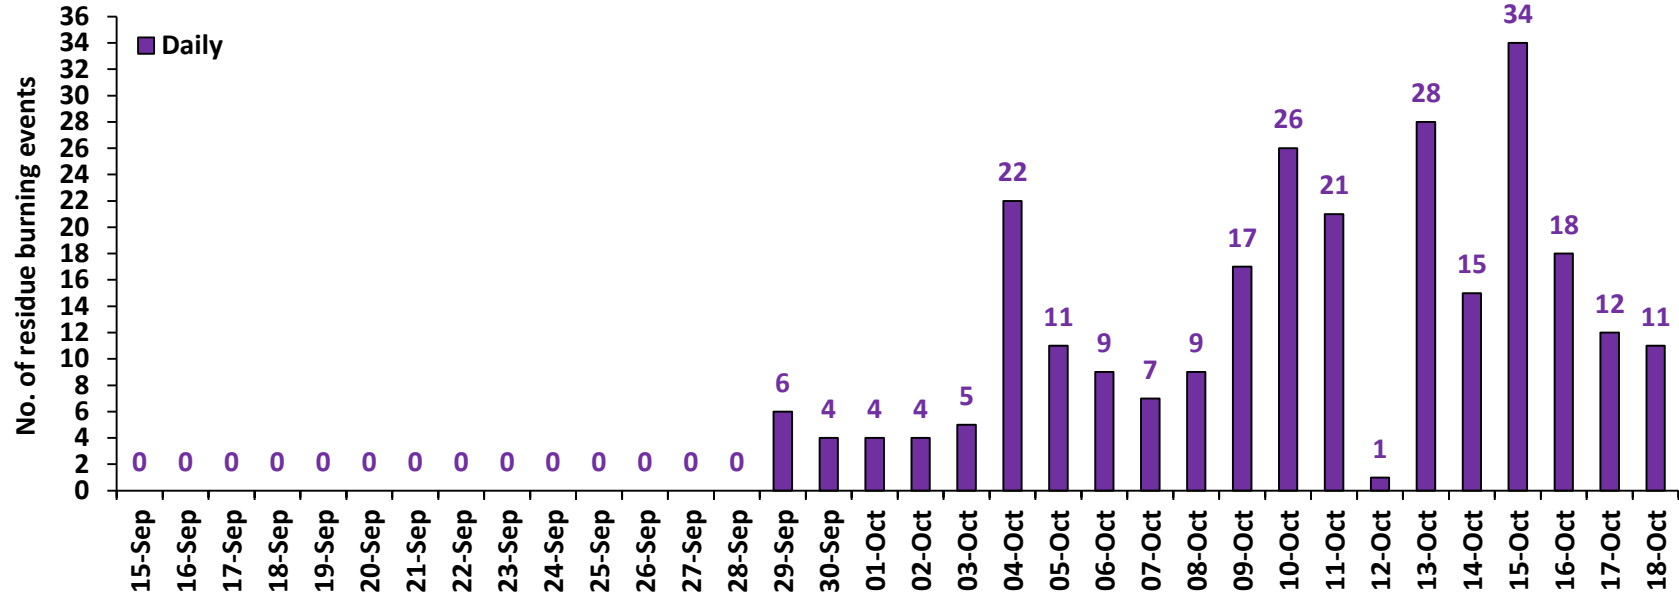

<http://creams.iari.res.in>

Highlights for 18-Oct-2023

- The active fire events due to rice residue burning were monitored using satellite remote sensing, following the "Standard Protocol for Estimation of Crop Residue Burning Fire Events using Satellite Data".
- Satellites detected **52** residue burning events in the six study States on 18-Oct-2023.
- The state wise events detected on 18-Oct-2023 were **18** in Punjab, **08** in Haryana, **02** in UP, **00** in Delhi, **11** in Rajasthan and **13** in MP.
- Total **2974** burning events were detected in the six states between 15-Sept-2023 and 18-Oct-2023, which are distributed as **1407**, **554**, **328**, **02**, **264** and **419** in Punjab, Haryana, UP, Delhi, Rajasthan and MP, respectively.
- Detection of residue burning events was hampered by the presence of clouds over Western Rajasthan and Madhya Pradesh states.

Temporal distribution of rice residue burning events for the study States in 2023

Haryana

Uttar Pradesh

Rajasthan

Madhya Pradesh

Delhi

Comparison of residue burning events in current year (2023) with previous years (2020, 2021 and 2022) for the study State