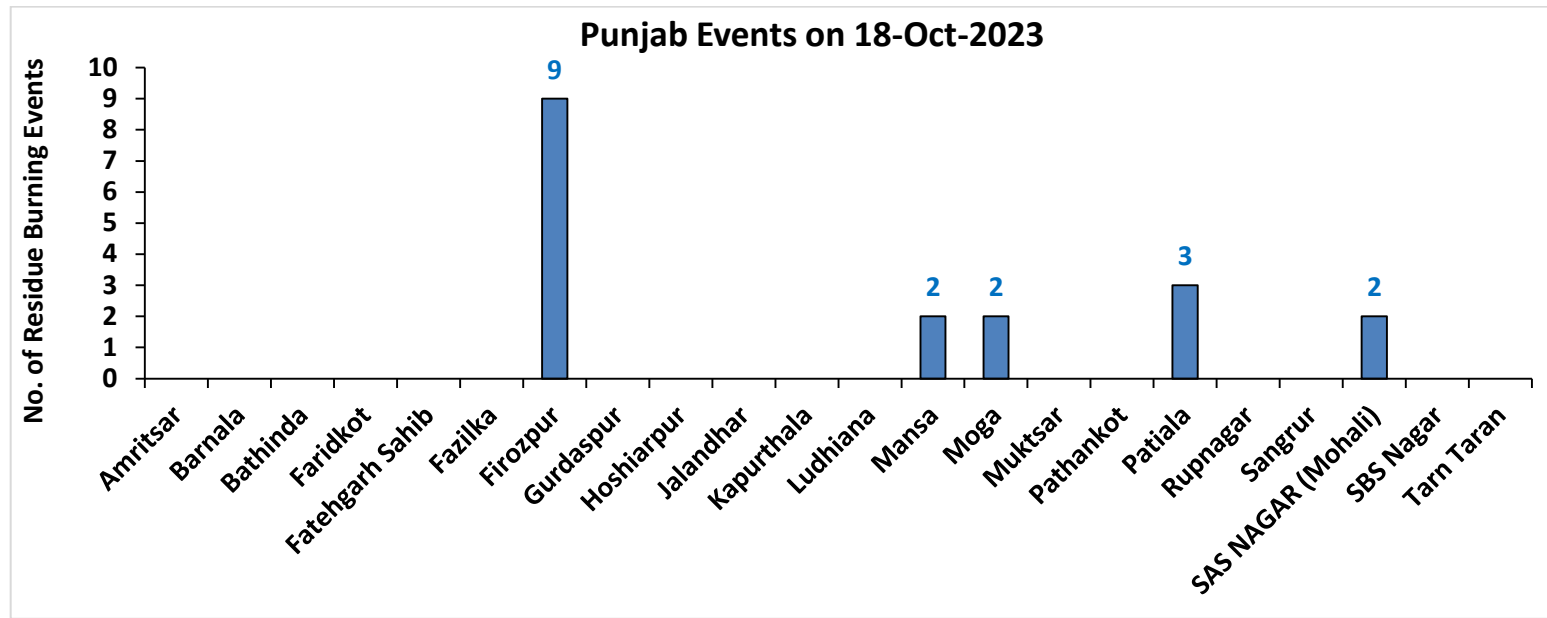

18 burning events
detected in Punjab during
(18th Oct 2023)

Fire Intensity (W/m²)

- 0 - 5
- 6 - 10
- 11 - 15
- 16 - 20
- >20

<http://geoportal.icar.gov.in:8080/geoexplorer/composer/>

District-wise cumulative number of residues burning events in Punjab (15Sep- 18Oct-2023)