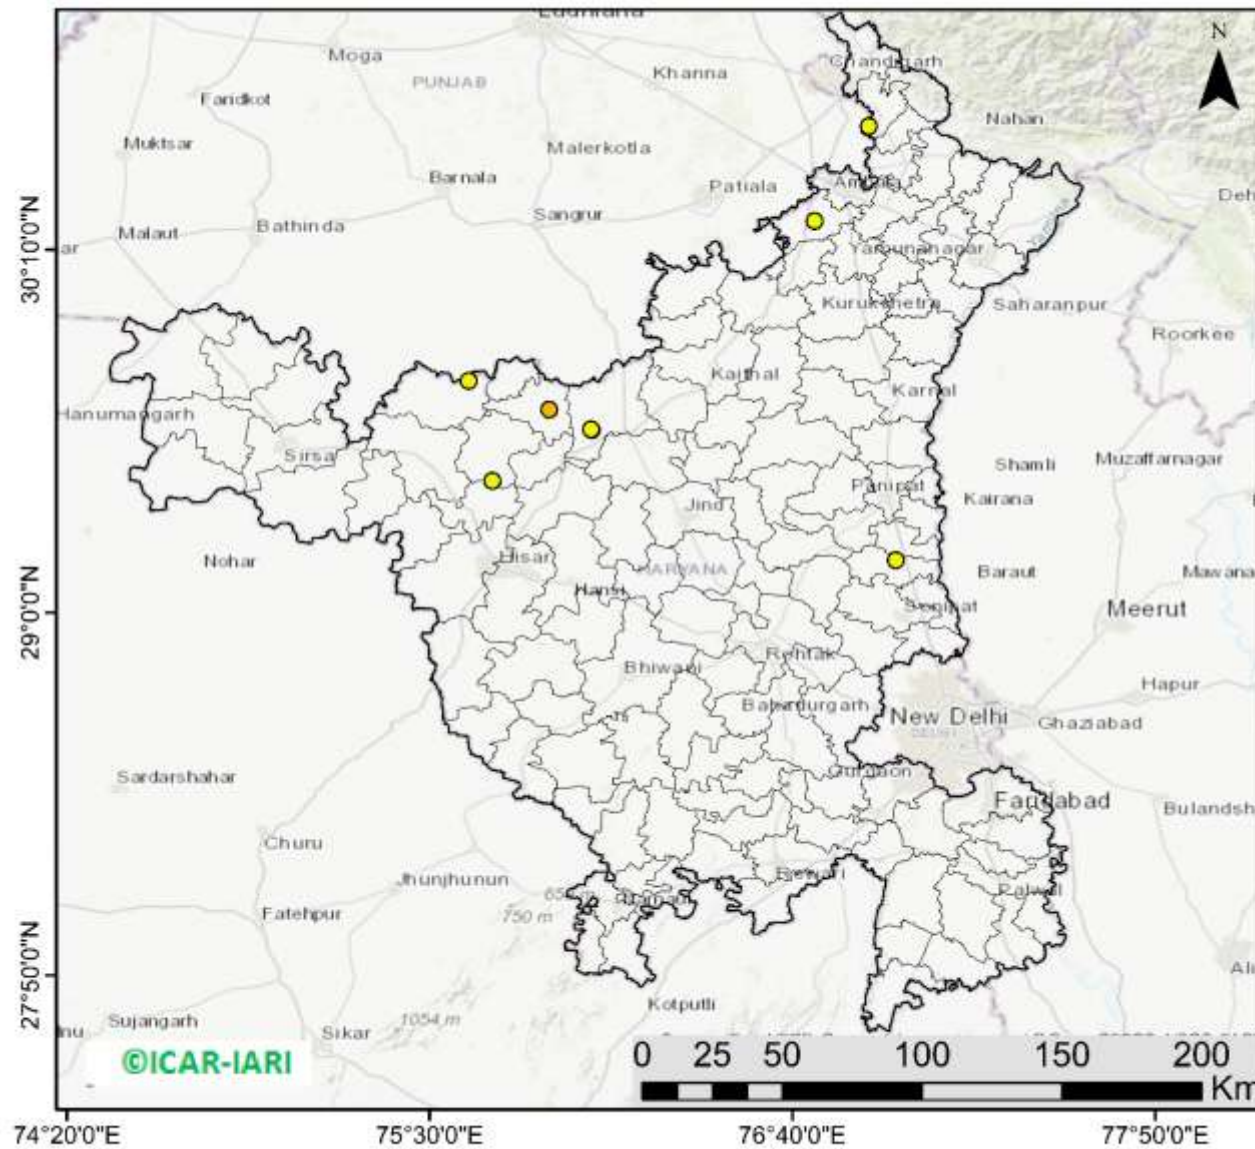

Haryana

RICE RESIDUE BURNING IN HARYANA

08 burning events detected in Haryana on (18th Oct 2023)

Fire Intensity (W/m²)

- 0 - 5
- 6 - 10
- 11 - 15
- 16 - 20
- >20