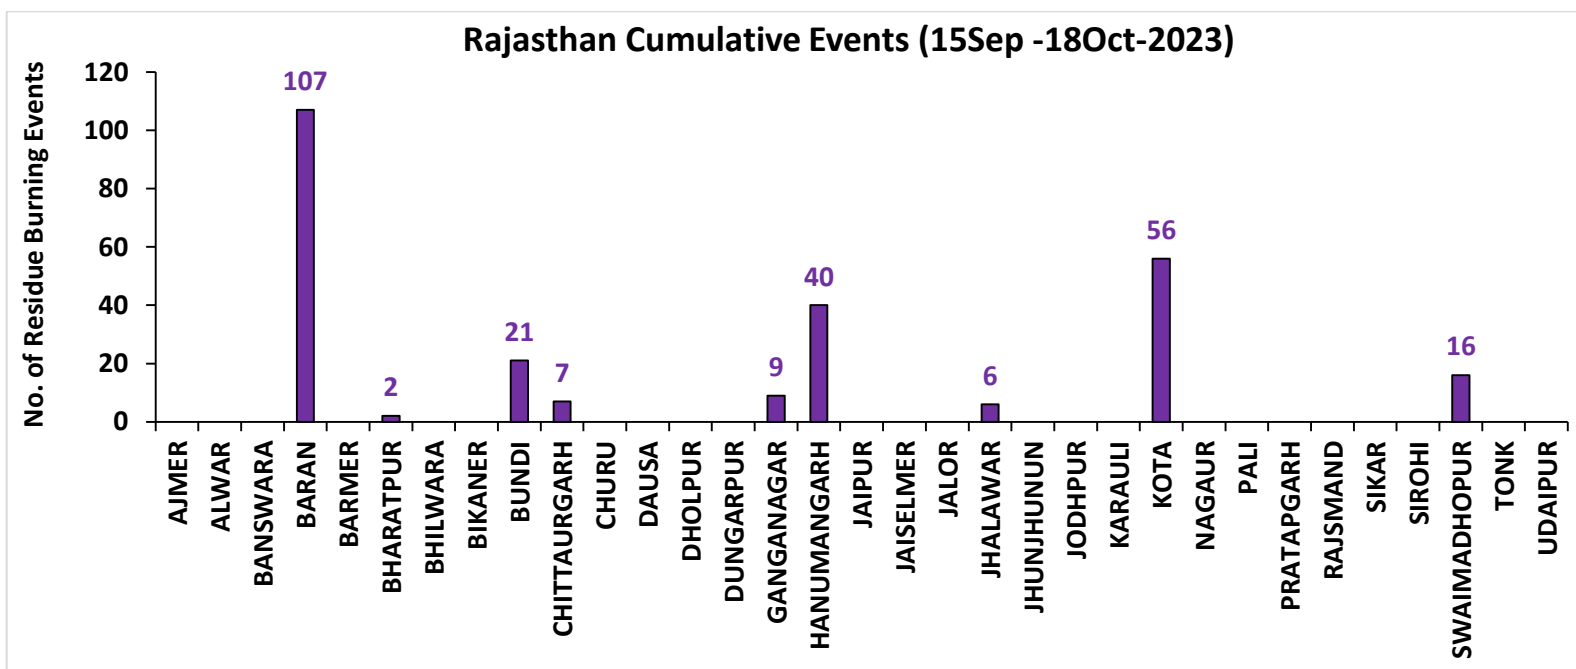

<http://creams.iari.res.in>

Highlights for 18-Oct-2023

- The active fire events due to rice residue burning were monitored using satellite remote sensing, following the "Standard Protocol for Estimation of Crop Residue Burning Fire Events using Satellite Data".
- Satellites detected **52** residue burning events in the six study States on 18-Oct-2023.
- The state wise events detected on 18-Oct-2023 were **18** in Punjab, **08** in Haryana, **02** in UP, **00** in Delhi, **11** in Rajasthan and **13** in MP.
- Total **2974** burning events were detected in the six states between 15-Sept-2023 and 18-Oct-2023, which are distributed as **1407**, **554**, **328**, **02**, **264** and **419** in Punjab, Haryana, UP, Delhi, Rajasthan and MP, respectively.
- Detection of residue burning events was hampered by the presence of clouds over Western Rajasthan and Madhya Pradesh states.

11 burning events detected in Rajasthan on (18th Oct 2023)

Fire Intensity (W/m²)

- 0 - 5
- 6 - 10
- 11 - 15
- 16 - 20
- >20

<http://geoportal.icar.gov.in:8080/geoexplorer/composer/>

District-wise cumulative number of residues burning events in Rajasthan (15Sep-18Oct -2023)