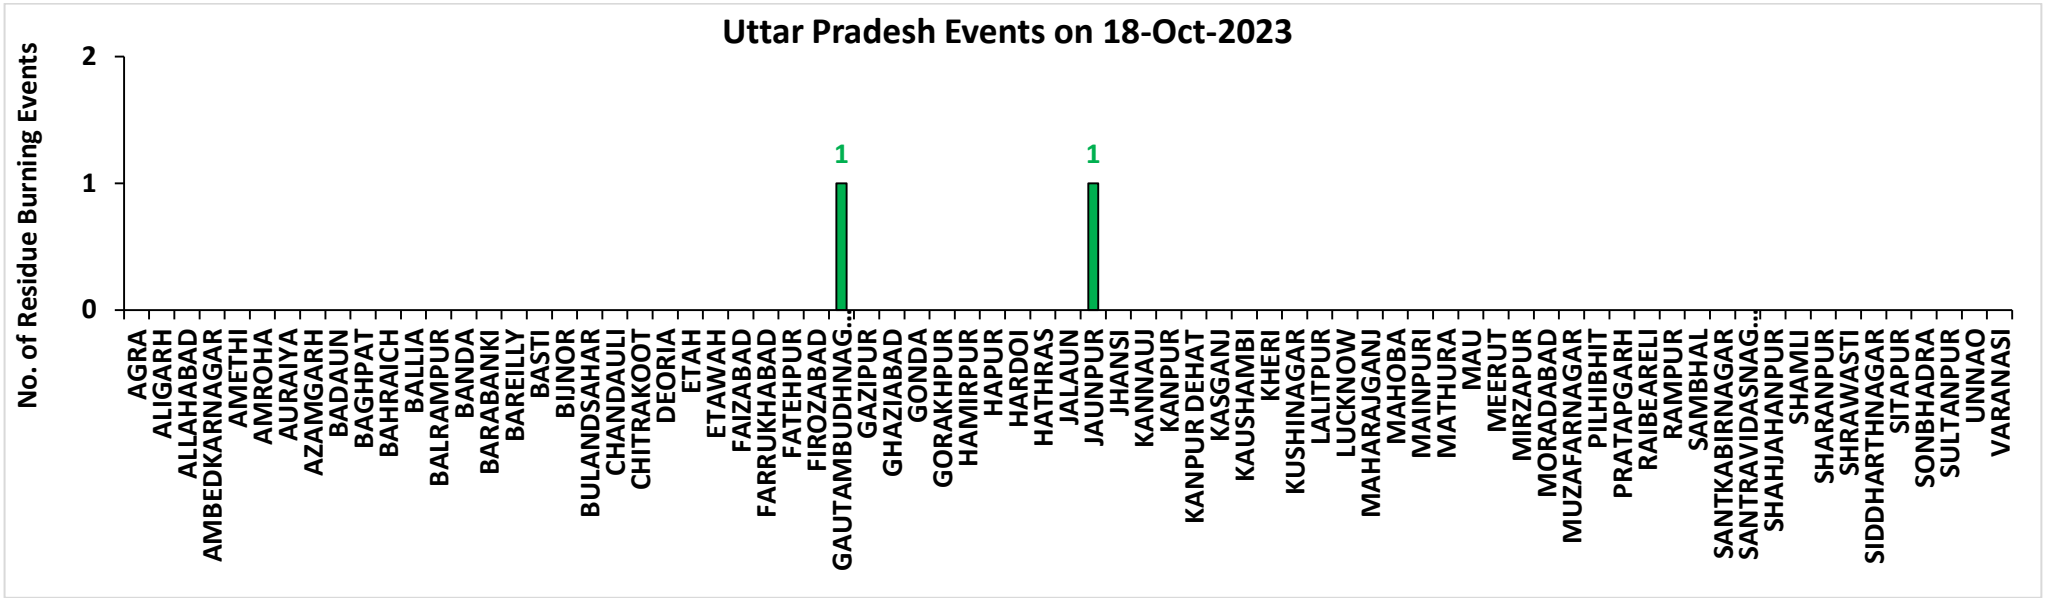

District-wise cumulative number of residues burning events in Uttar Pradesh (15Sep-18Oct -2023)