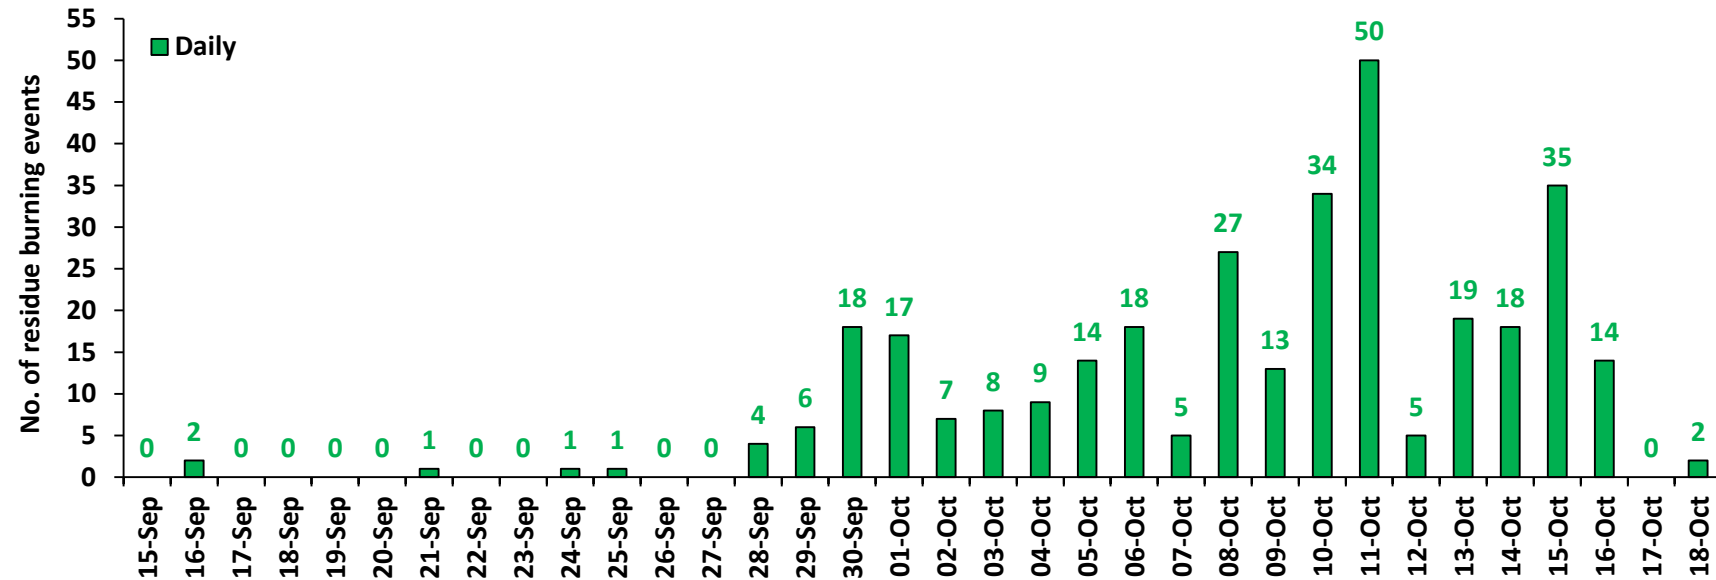

<http://creams.iari.res.in>

Highlights for 18-Oct-2023

- The active fire events due to rice residue burning were monitored using satellite remote sensing, following the "Standard Protocol for Estimation of Crop Residue Burning Fire Events using Satellite Data".
- Satellites detected **52** residue burning events in the six study States on 18-Oct-2023.
- The state wise events detected on 18-Oct-2023 were **18** in Punjab, **08** in Haryana, **02** in UP, **00** in Delhi, **11** in Rajasthan and **13** in MP.
- Total **2974** burning events were detected in the six states between 15-Sept-2023 and 18-Oct-2023, which are distributed as **1407**, **554**, **328**, **02**, **264** and **419** in Punjab, Haryana, UP, Delhi, Rajasthan and MP, respectively.
- Detection of residue burning events was hampered by the presence of clouds over Western Rajasthan and Madhya Pradesh states.

Temporal distribution of rice residue burning events for the study States in 2023

Haryana

Uttar Pradesh

Rajasthan

Madhya Pradesh

Delhi

Comparison of residue burning events in current year (2023) with previous years (2020, 2021 and 2022) for the study State