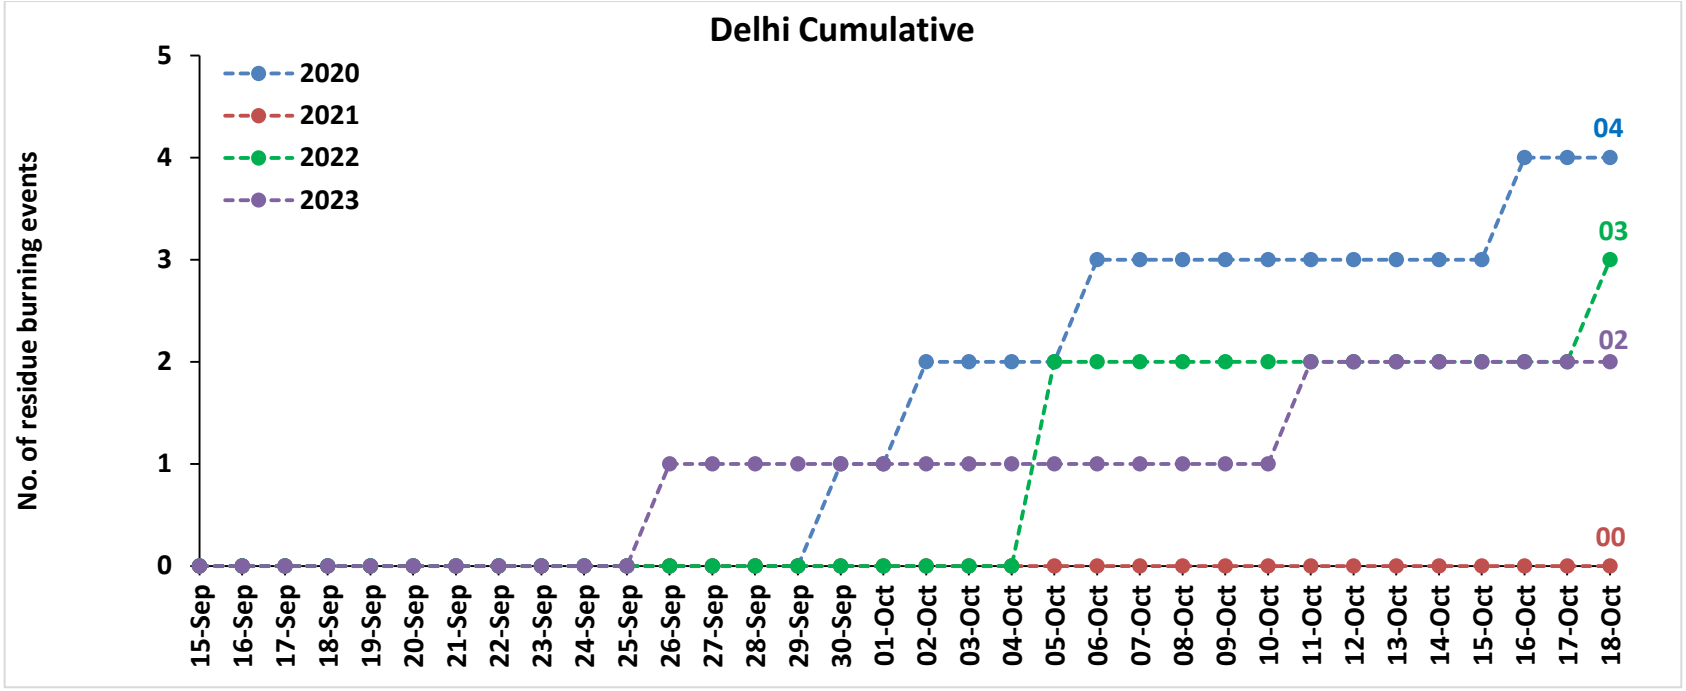

<http://creams.iari.res.in>

Highlights for 18-Oct-2023

- The active fire events due to rice residue burning were monitored using satellite remote sensing, following the "Standard Protocol for Estimation of Crop Residue Burning Fire Events using Satellite Data".
- Satellites detected **52** residue burning events in the six study States on 18-Oct-2023.
- The state wise events detected on 18-Oct-2023 were **18** in Punjab, **08** in Haryana, **02** in UP, **00** in Delhi, **11** in Rajasthan and **13** in MP.
- Total **2974** burning events were detected in the six states between 15-Sept-2023 and 18-Oct-2023, which are distributed as **1407**, **554**, **328**, **02**, **264** and **419** in Punjab, Haryana, UP, Delhi, Rajasthan and MP, respectively.
- Detection of residue burning events was hampered by the presence of clouds over Western Rajasthan and Madhya Pradesh states.

Temporal distribution of rice residue burning events for the study States in 2023

Haryana

Uttar Pradesh

Rajasthan

Madhya Pradesh

Delhi

Comparison of residue burning events in current year (2023) with previous years (2020, 2021 and 2022) for the study State