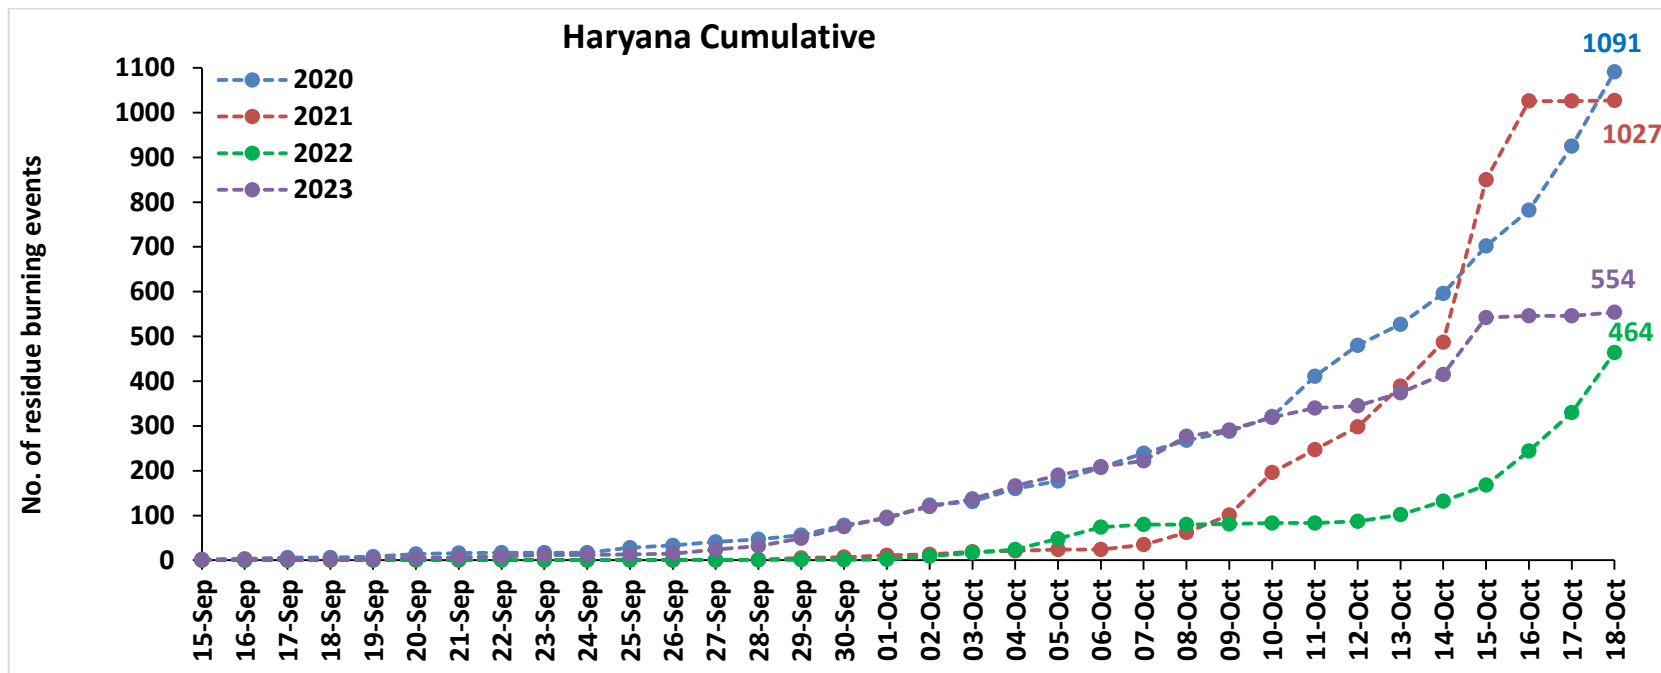

<http://creams.iari.res.in>

Highlights for 18-Oct-2023

- The active fire events due to rice residue burning were monitored using satellite remote sensing, following the "Standard Protocol for Estimation of Crop Residue Burning Fire Events using Satellite Data".
- Satellites detected **52** residue burning events in the six study States on 18-Oct-2023.
- The state wise events detected on 18-Oct-2023 were **18** in Punjab, **08** in Haryana, **02** in UP, **00** in Delhi, **11** in Rajasthan and **13** in MP.
- Total **2974** burning events were detected in the six states between 15-Sept-2023 and 18-Oct-2023, which are distributed as **1407**, **554**, **328**, **02**, **264** and **419** in Punjab, Haryana, UP, Delhi, Rajasthan and MP, respectively.
- Detection of residue burning events was hampered by the presence of clouds over Western Rajasthan and Madhya Pradesh states.

Temporal distribution of rice residue burning events for the study States in 2023

Haryana

Uttar Pradesh

Rajasthan

Madhya Pradesh

Delhi

Comparison of residue burning events in current year (2023) with previous years (2020, 2021 and 2022) for the study State