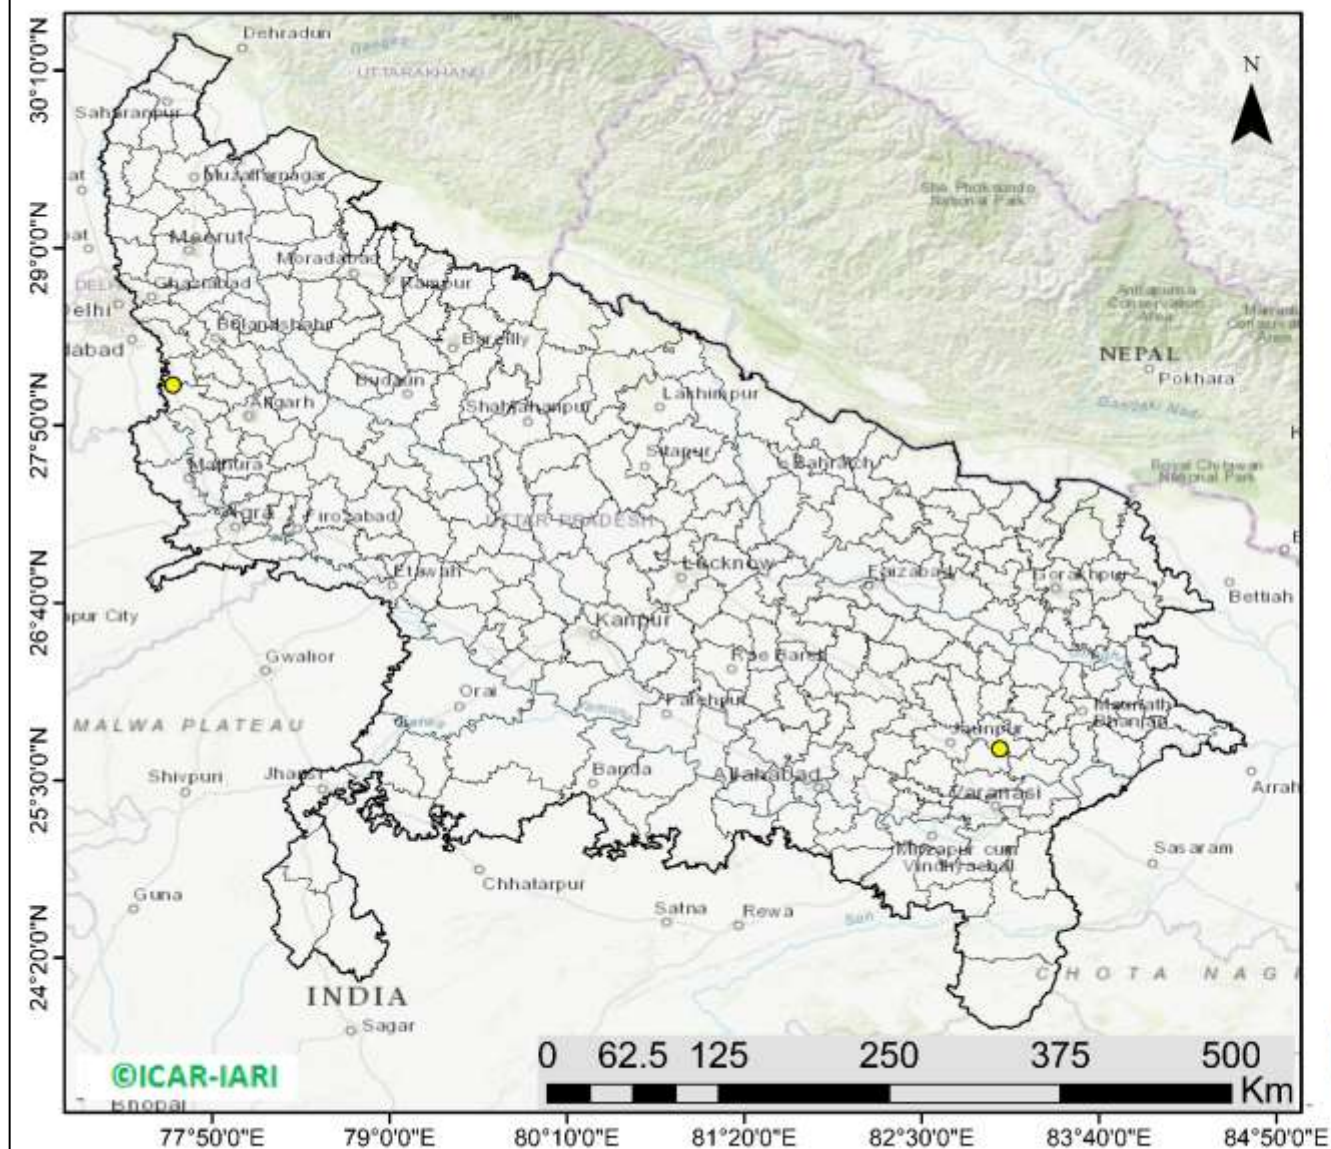

Uttar Pradesh

RICE RESIDUE BURNING IN UTTAR PRADESH

02 burning events
detected in Uttar Pradesh on
(18th Oct 2023)

Fire Intensity (W/m²)

<http://geoportal.icar.gov.in:8080/geoexplorer/composer/>