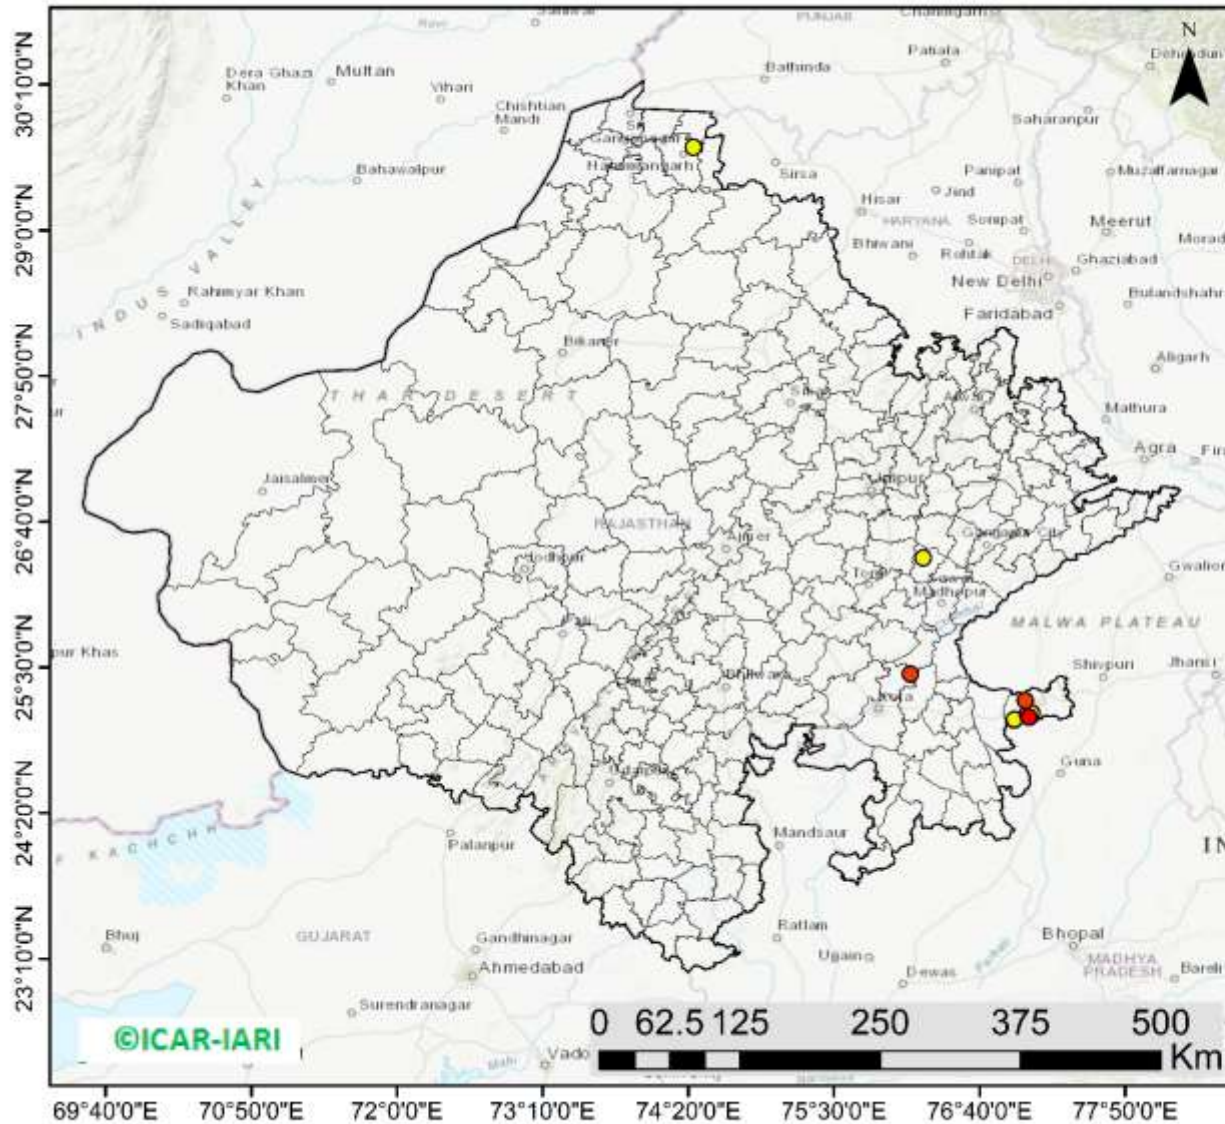

Rajasthan

RICE RESIDUE BURNING IN RAJASTHAN

11 burning events detected in Rajasthan on (18th Oct 2023)

Fire Intensity (W/m²)

- 0 - 5
- 6 - 10
- 11 - 15
- 16 - 20
- >20