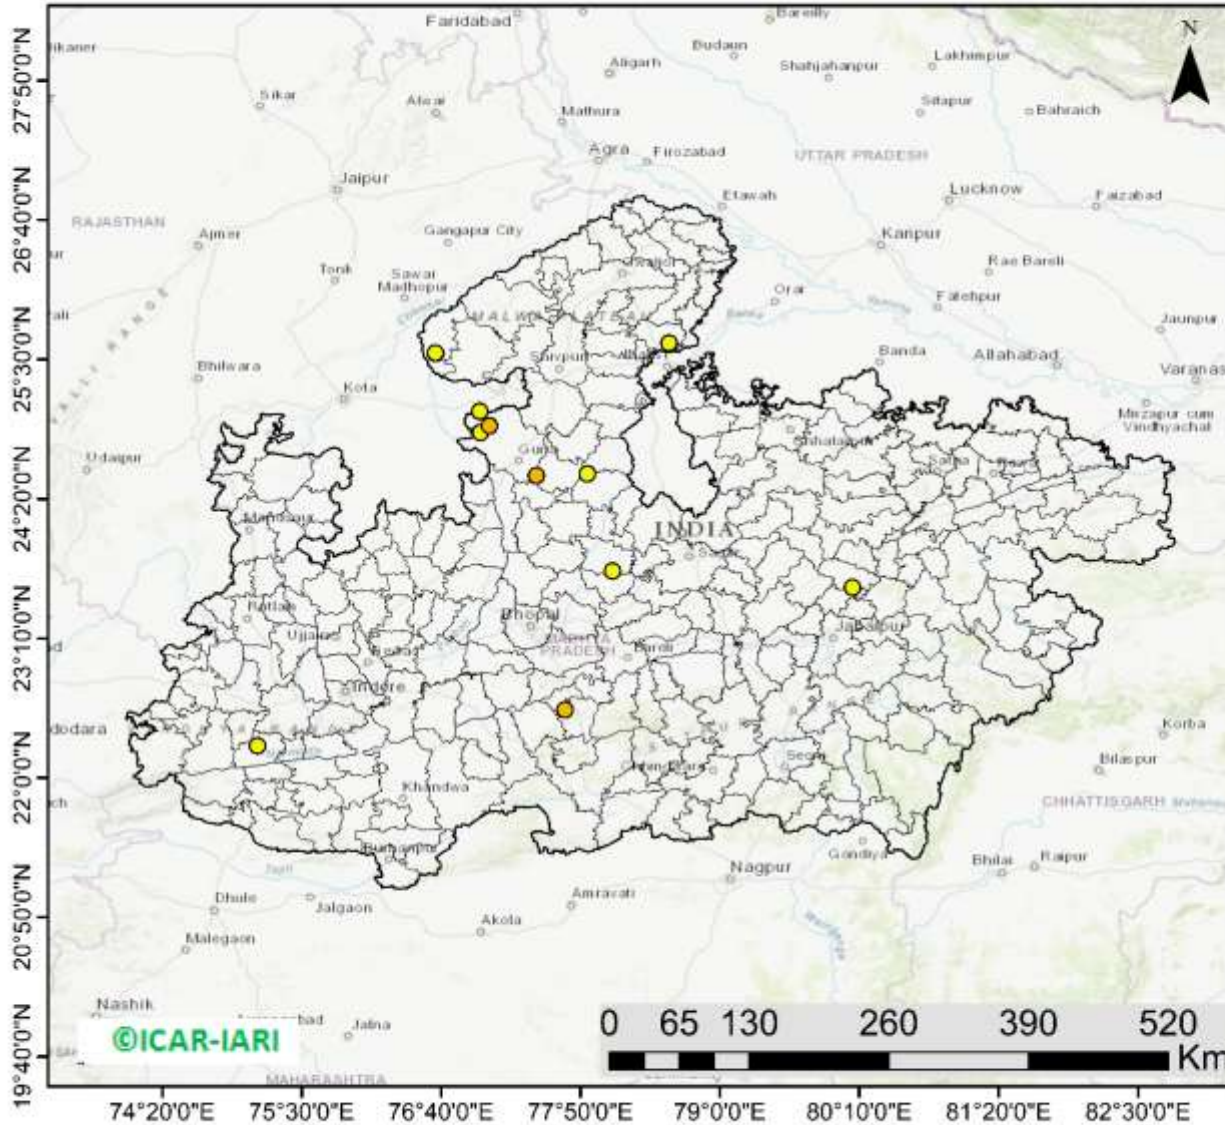

Madhya Pradesh

RICE RESIDUE BURNING IN MADHYA PRADESH

13 burning events
detected in MP on
(18th Oct 2023)

Fire Intensity (W/m²)

- 0 - 5
- 6 - 10
- 11 - 15
- 16 - 20
- >20

<http://geoportal.icar.gov.in:8080/geoexplorer/composer/>