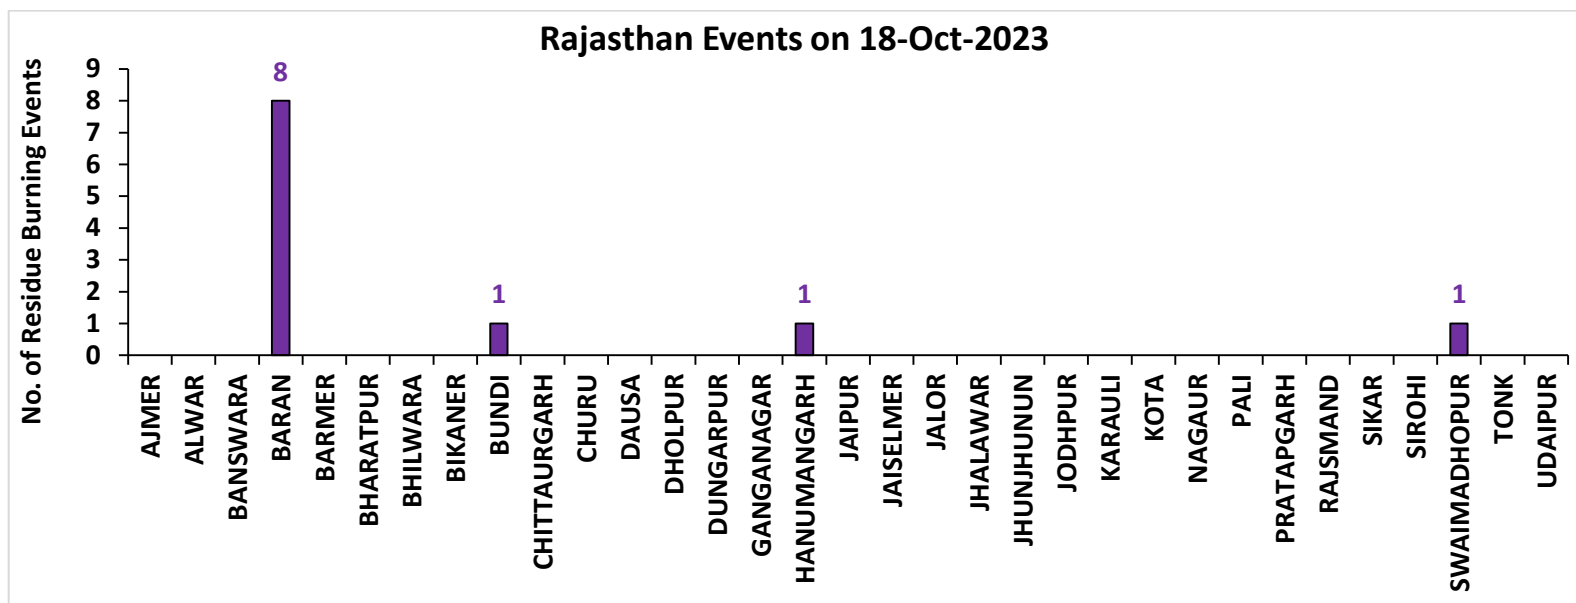

<http://creams.iari.res.in>

Highlights for 18-Oct-2023

- The active fire events due to rice residue burning were monitored using satellite remote sensing, following the "Standard Protocol for Estimation of Crop Residue Burning Fire Events using Satellite Data".
- Satellites detected **52** residue burning events in the six study States on 18-Oct-2023.
- The state wise events detected on 18-Oct-2023 were **18** in Punjab, **08** in Haryana, **02** in UP, **00** in Delhi, **11** in Rajasthan and **13** in MP.
- Total **2974** burning events were detected in the six states between 15-Sept-2023 and 18-Oct-2023, which are distributed as **1407**, **554**, **328**, **02**, **264** and **419** in Punjab, Haryana, UP, Delhi, Rajasthan and MP, respectively.
- Detection of residue burning events was hampered by the presence of clouds over Western Rajasthan and Madhya Pradesh states.

11 burning events detected in Rajasthan on (18th Oct 2023)

Fire Intensity (W/m²)

- 0 - 5
- 6 - 10
- 11 - 15
- 16 - 20
- >20

<http://geoportal.icar.gov.in:8080/geoexplorer/composer/>

District-wise cumulative number of residues burning events in Rajasthan (15Sep-18Oct -2023)