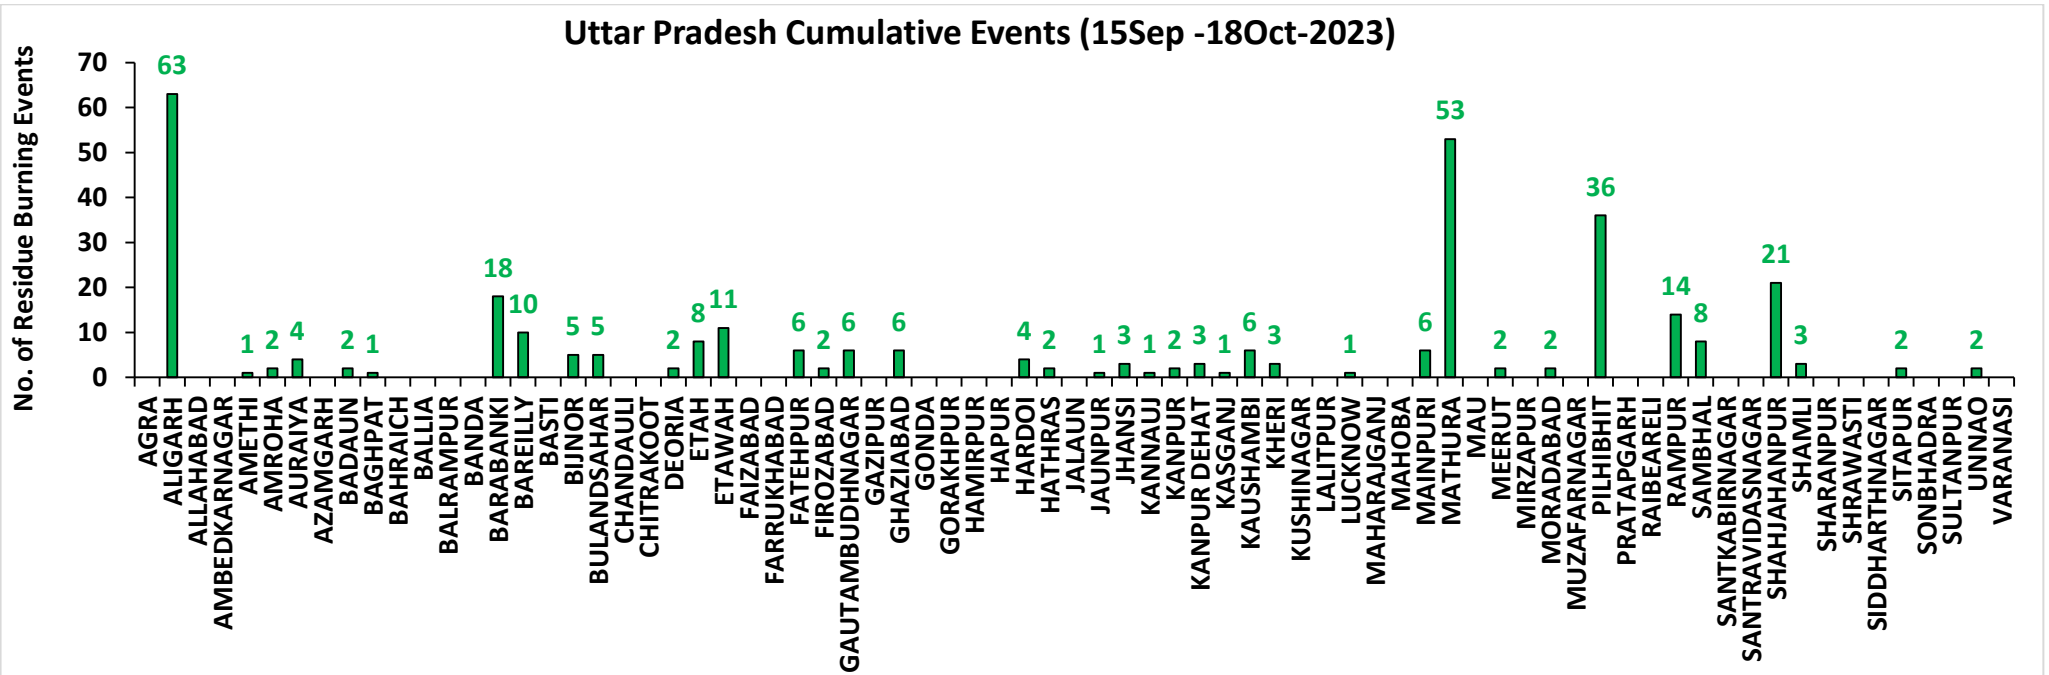

District-wise cumulative number of residues burning events in Uttar Pradesh (15Sep-18Oct -2023)