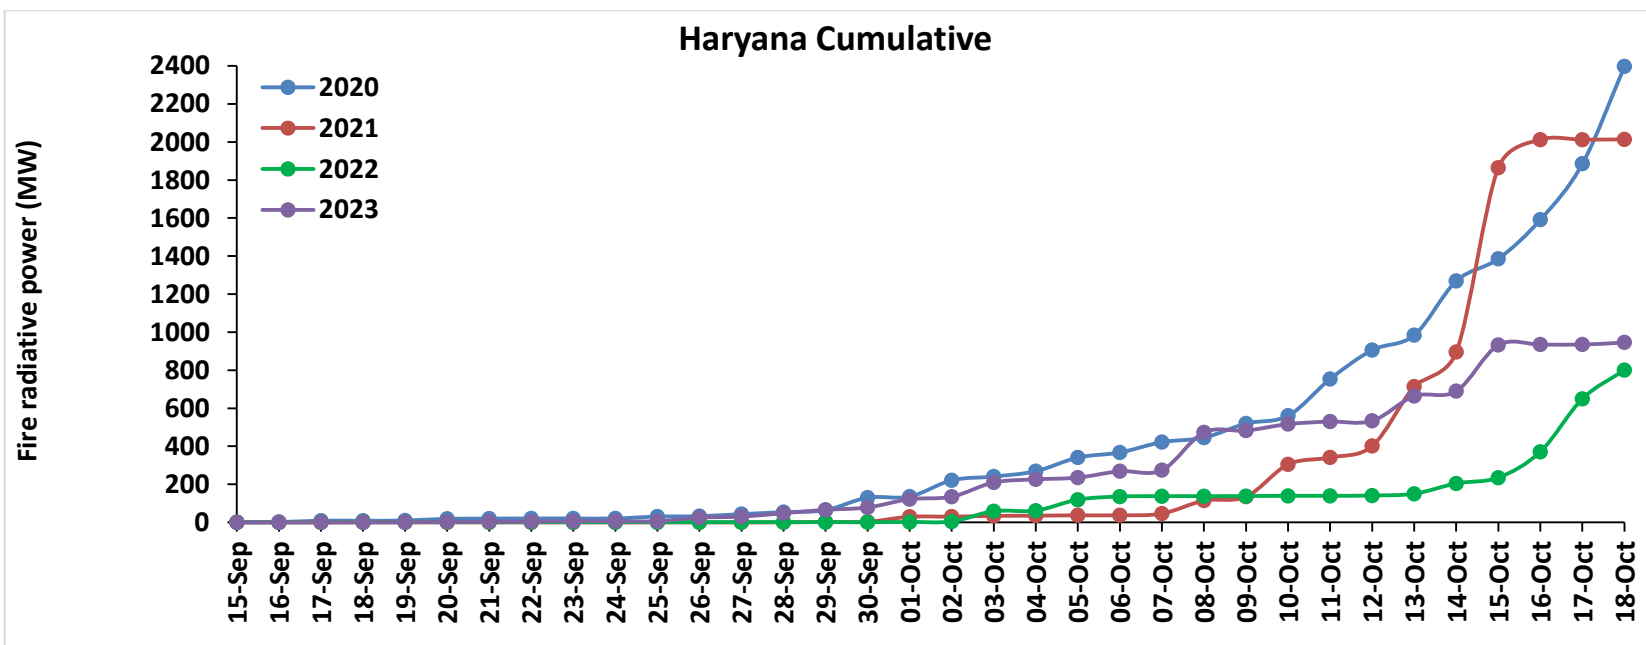

Uttar Pradesh Cumulative

Comparison of residue burning fire power in current year (2023) with previous years (2020, 2021 and 2022) for the study States