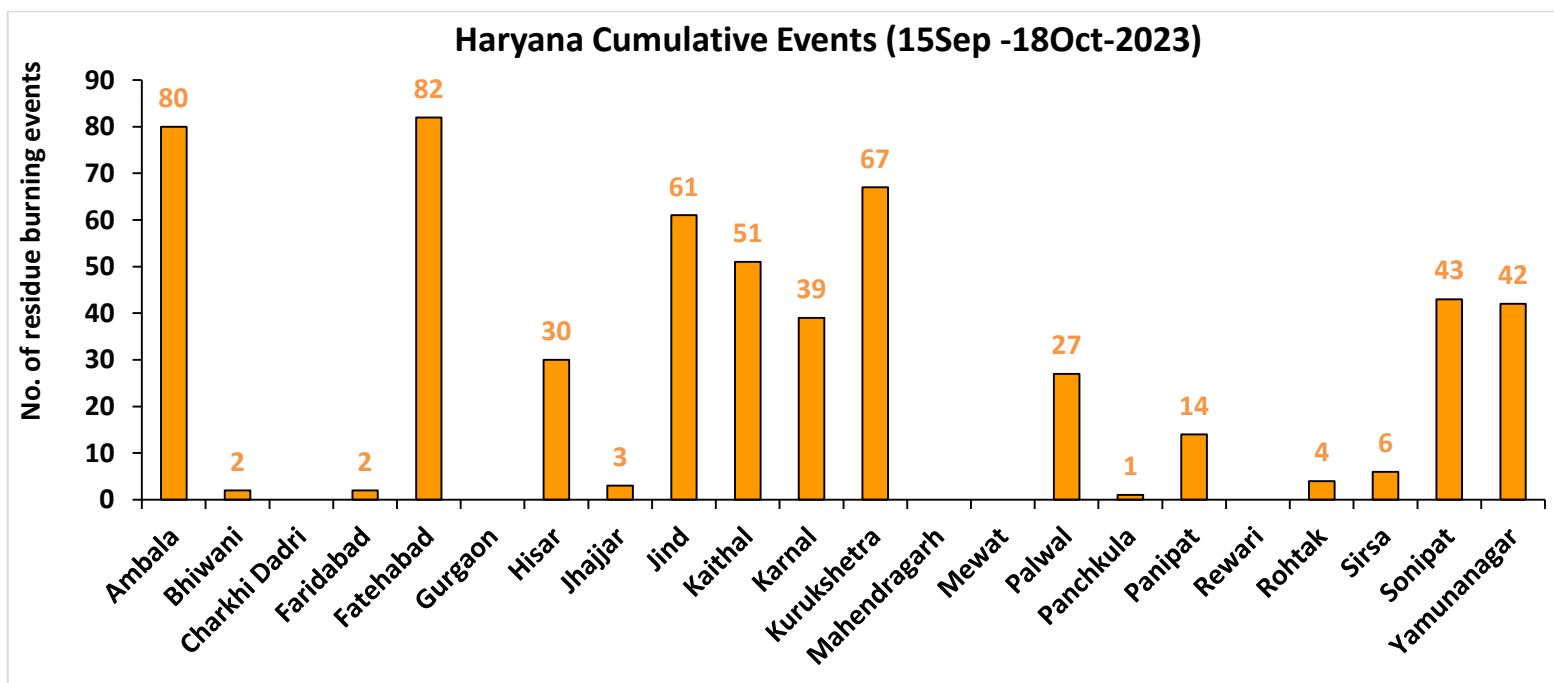

District-wise cumulative number of residues burning events in Haryana (15Sep-18Oct -2023)