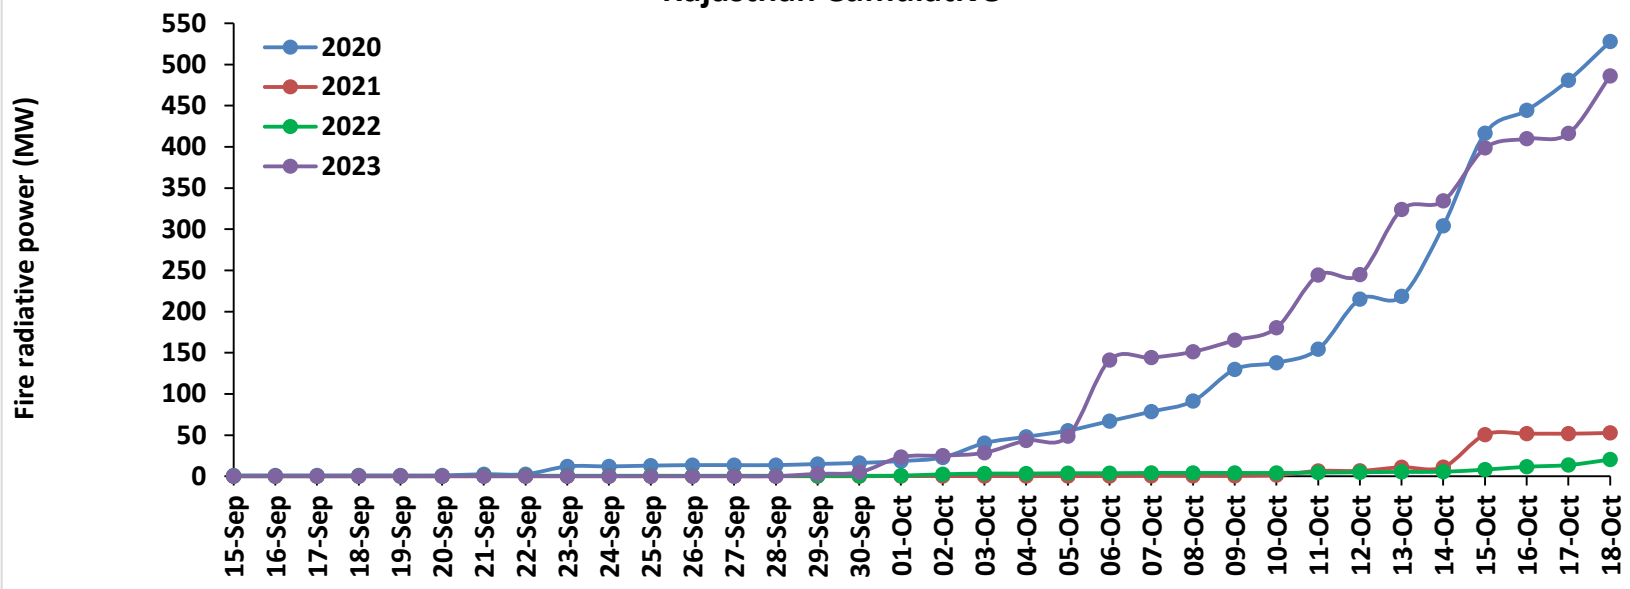

Rajasthan Cumulative