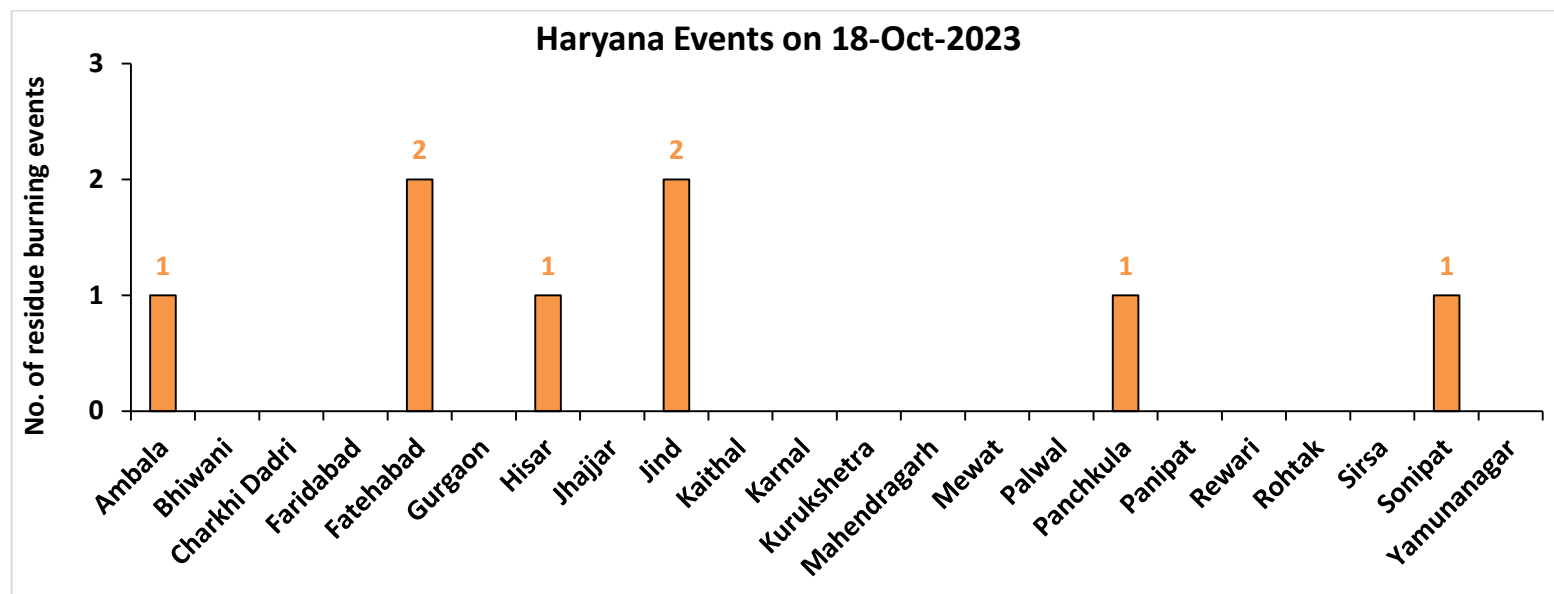

District-wise cumulative number of residues burning events in Haryana (15Sep-18Oct -2023)