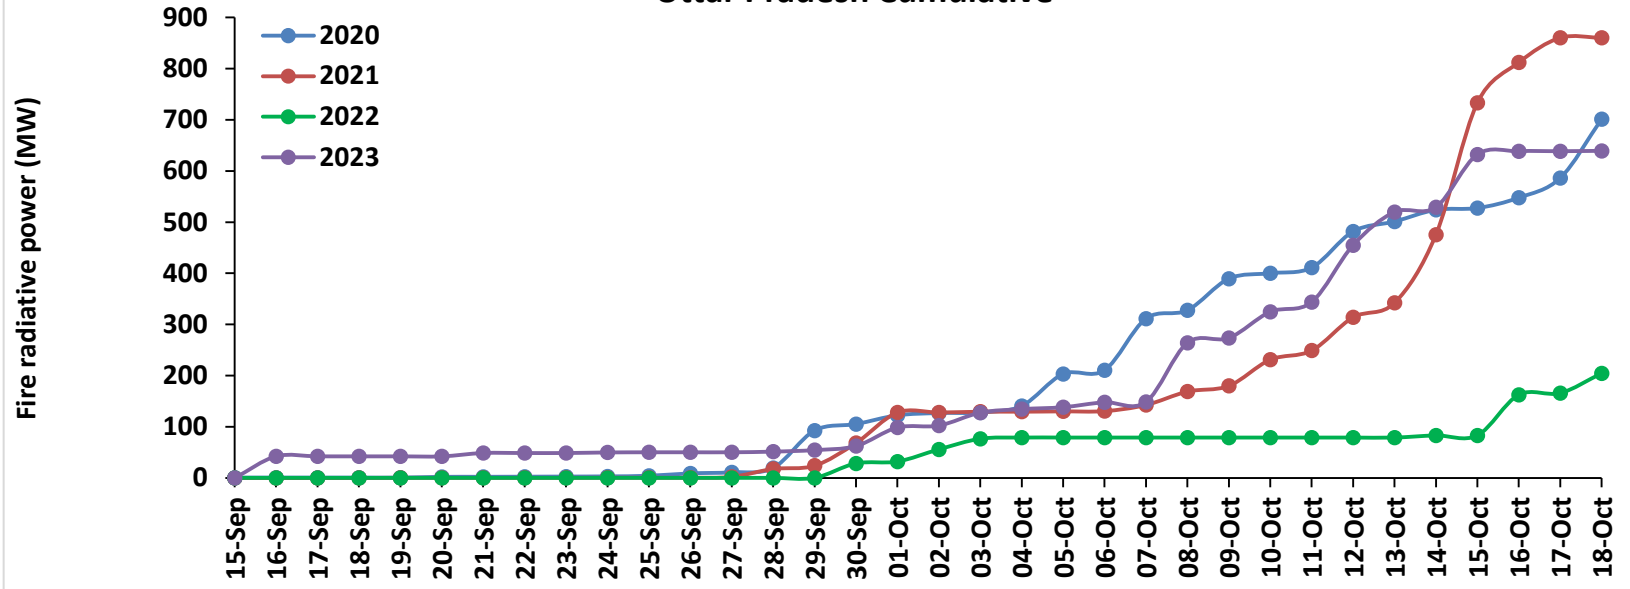

Uttar Pradesh Cumulative