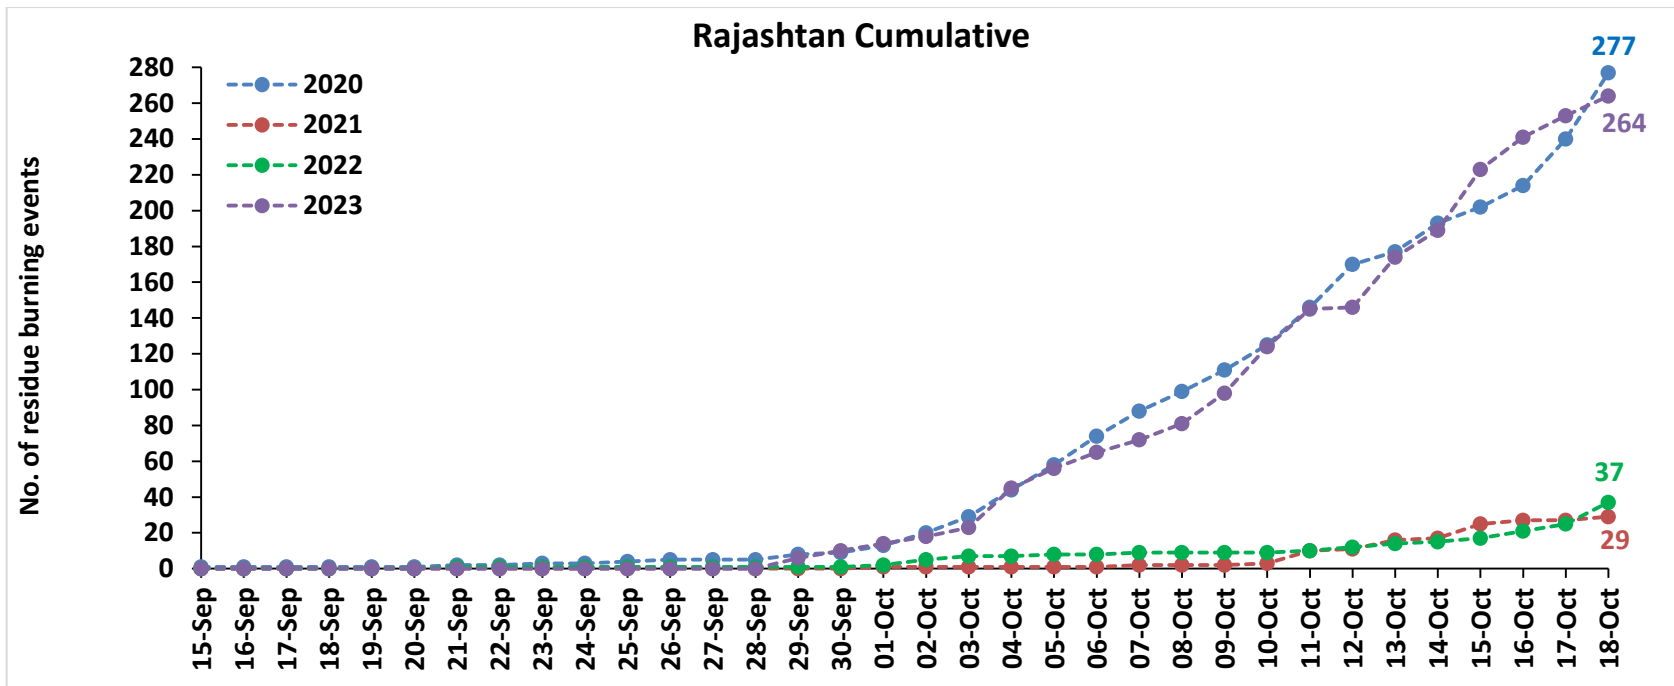

<http://creams.iari.res.in>

Highlights for 18-Oct-2023

- The active fire events due to rice residue burning were monitored using satellite remote sensing, following the "Standard Protocol for Estimation of Crop Residue Burning Fire Events using Satellite Data".
- Satellites detected **52** residue burning events in the six study States on 18-Oct-2023.
- The state wise events detected on 18-Oct-2023 were **18** in Punjab, **08** in Haryana, **02** in UP, **00** in Delhi, **11** in Rajasthan and **13** in MP.
- Total **2974** burning events were detected in the six states between 15-Sept-2023 and 18-Oct-2023, which are distributed as **1407**, **554**, **328**, **02**, **264** and **419** in Punjab, Haryana, UP, Delhi, Rajasthan and MP, respectively.
- Detection of residue burning events was hampered by the presence of clouds over Western Rajasthan and Madhya Pradesh states.

Temporal distribution of rice residue burning events for the study States in 2023

Haryana

Uttar Pradesh

Rajasthan

Madhya Pradesh

Delhi

Comparison of residue burning events in current year (2023) with previous years (2020, 2021 and 2022) for the study State