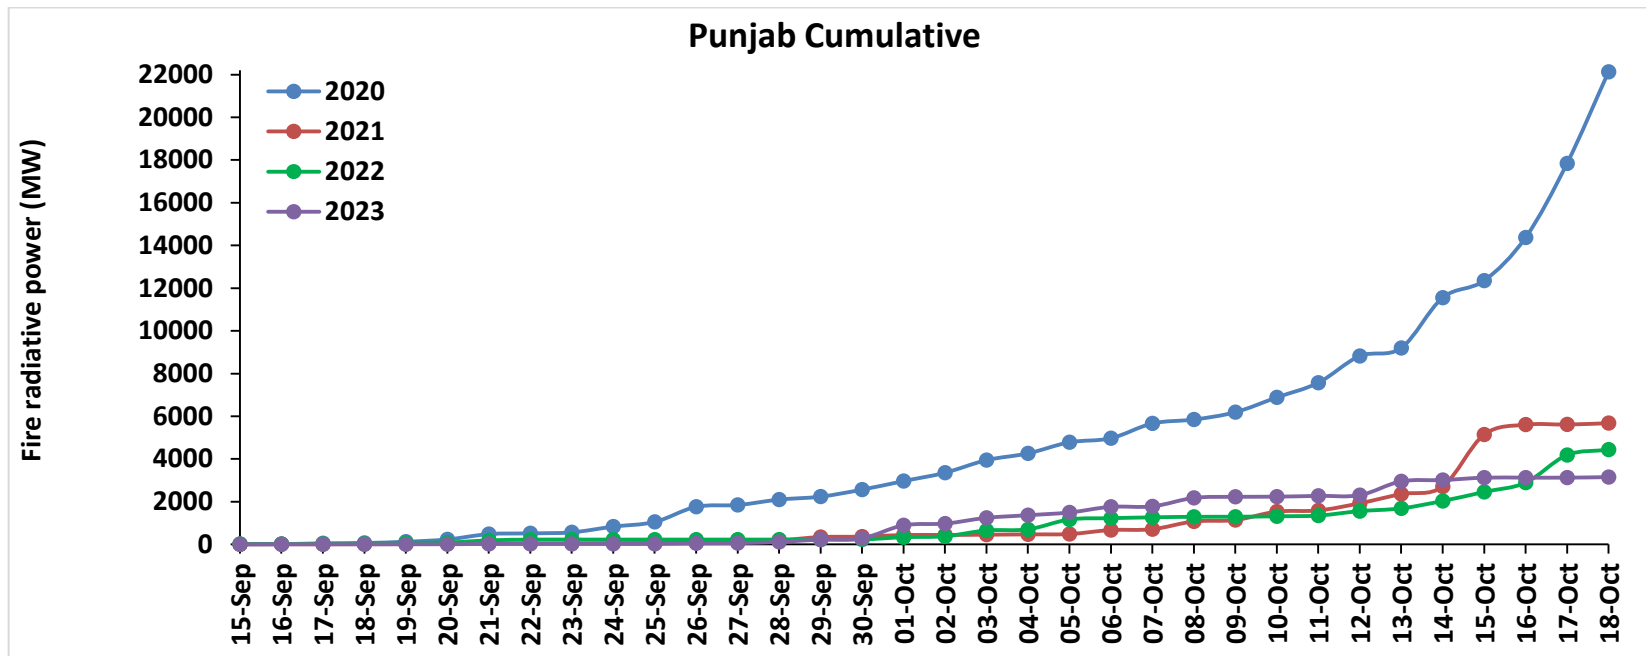

Comparison of residue burning fire power in current year (2023) with previous years (2020, 2021 and 2022) for the study States