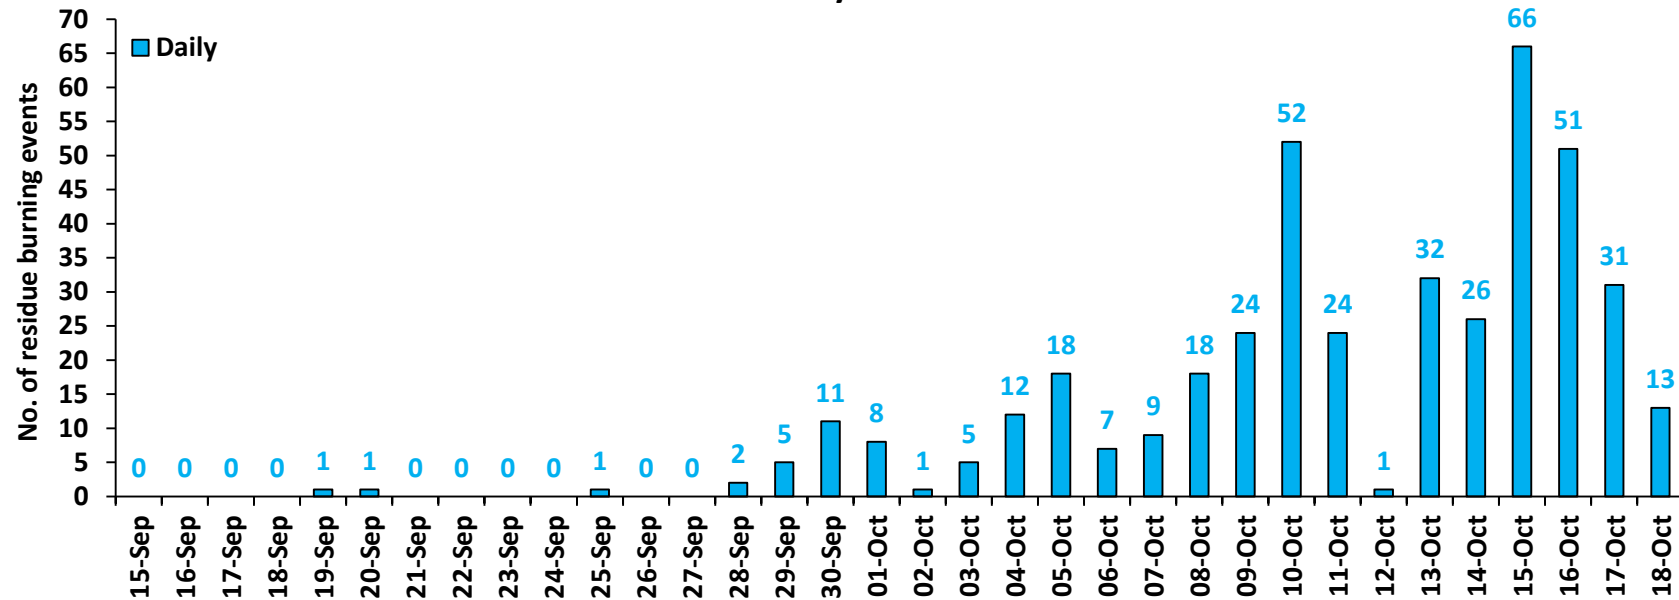

<http://creams.iari.res.in>

Highlights for 18-Oct-2023

- The active fire events due to rice residue burning were monitored using satellite remote sensing, following the "Standard Protocol for Estimation of Crop Residue Burning Fire Events using Satellite Data".
- Satellites detected **52** residue burning events in the six study States on 18-Oct-2023.
- The state wise events detected on 18-Oct-2023 were **18** in Punjab, **08** in Haryana, **02** in UP, **00** in Delhi, **11** in Rajasthan and **13** in MP.
- Total **2974** burning events were detected in the six states between 15-Sept-2023 and 18-Oct-2023, which are distributed as **1407**, **554**, **328**, **02**, **264** and **419** in Punjab, Haryana, UP, Delhi, Rajasthan and MP, respectively.
- Detection of residue burning events was hampered by the presence of clouds over Western Rajasthan and Madhya Pradesh states.

Temporal distribution of rice residue burning events for the study States in 2023

Haryana

Uttar Pradesh

Rajasthan

Madhya Pradesh

Delhi

Comparison of residue burning events in current year (2023) with previous years (2020, 2021 and 2022) for the study State