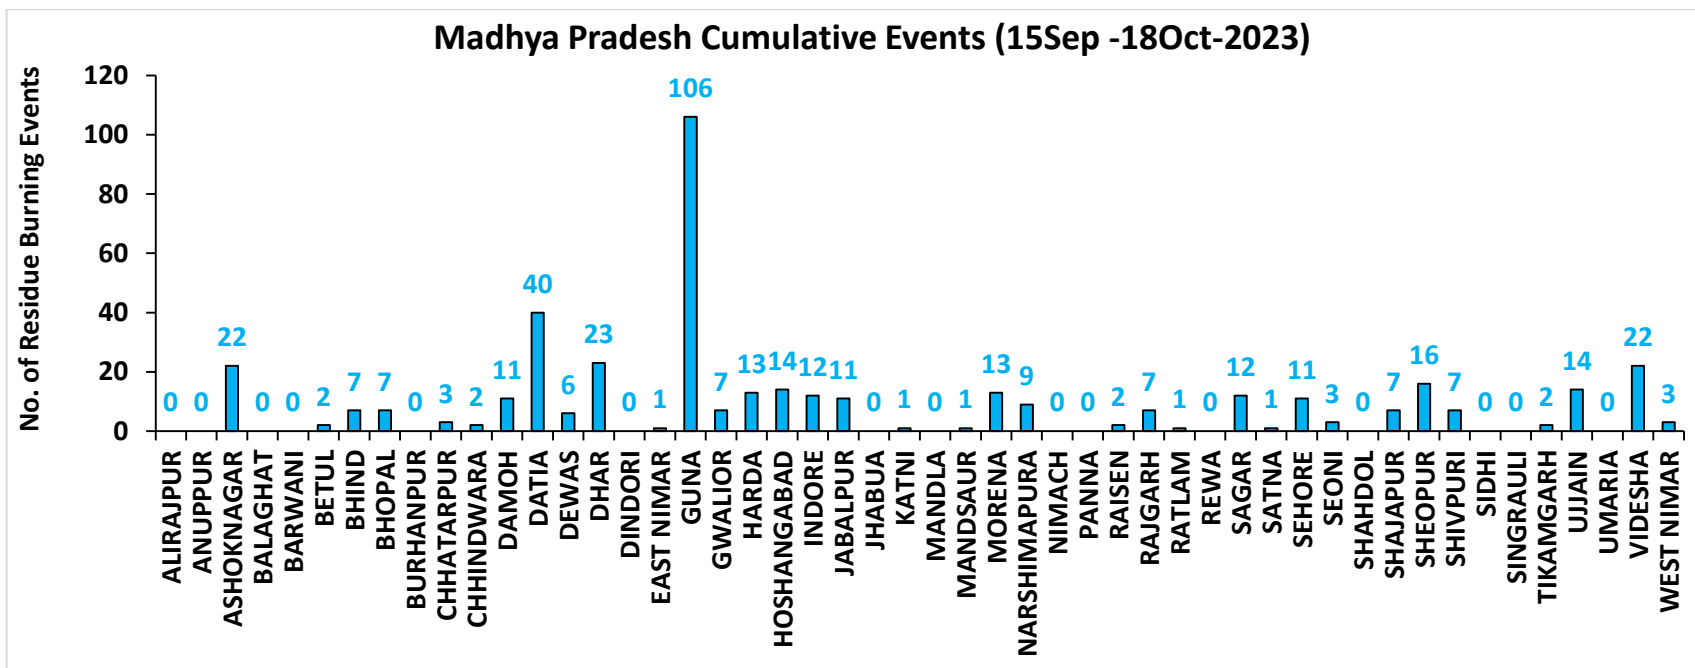

<http://creams.iari.res.in>

Highlights for 18-Oct-2023

- The active fire events due to rice residue burning were monitored using satellite remote sensing, following the "Standard Protocol for Estimation of Crop Residue Burning Fire Events using Satellite Data".
- Satellites detected **52** residue burning events in the six study States on 18-Oct-2023.
- The state wise events detected on 18-Oct-2023 were **18** in Punjab, **08** in Haryana, **02** in UP, **00** in Delhi, **11** in Rajasthan and **13** in MP.
- Total **2974** burning events were detected in the six states between 15-Sept-2023 and 18-Oct-2023, which are distributed as **1407**, **554**, **328**, **02**, **264** and **419** in Punjab, Haryana, UP, Delhi, Rajasthan and MP, respectively.
- Detection of residue burning events was hampered by the presence of clouds over Western Rajasthan and Madhya Pradesh states.

District-wise cumulative number of residues burning events in Madhya Pradesh (15Sep-18Oct -2023)

District-wise cumulative number of residues burning events detected in 2020, 2021, 2022 and 2023
(Period: 15 September-18 October)