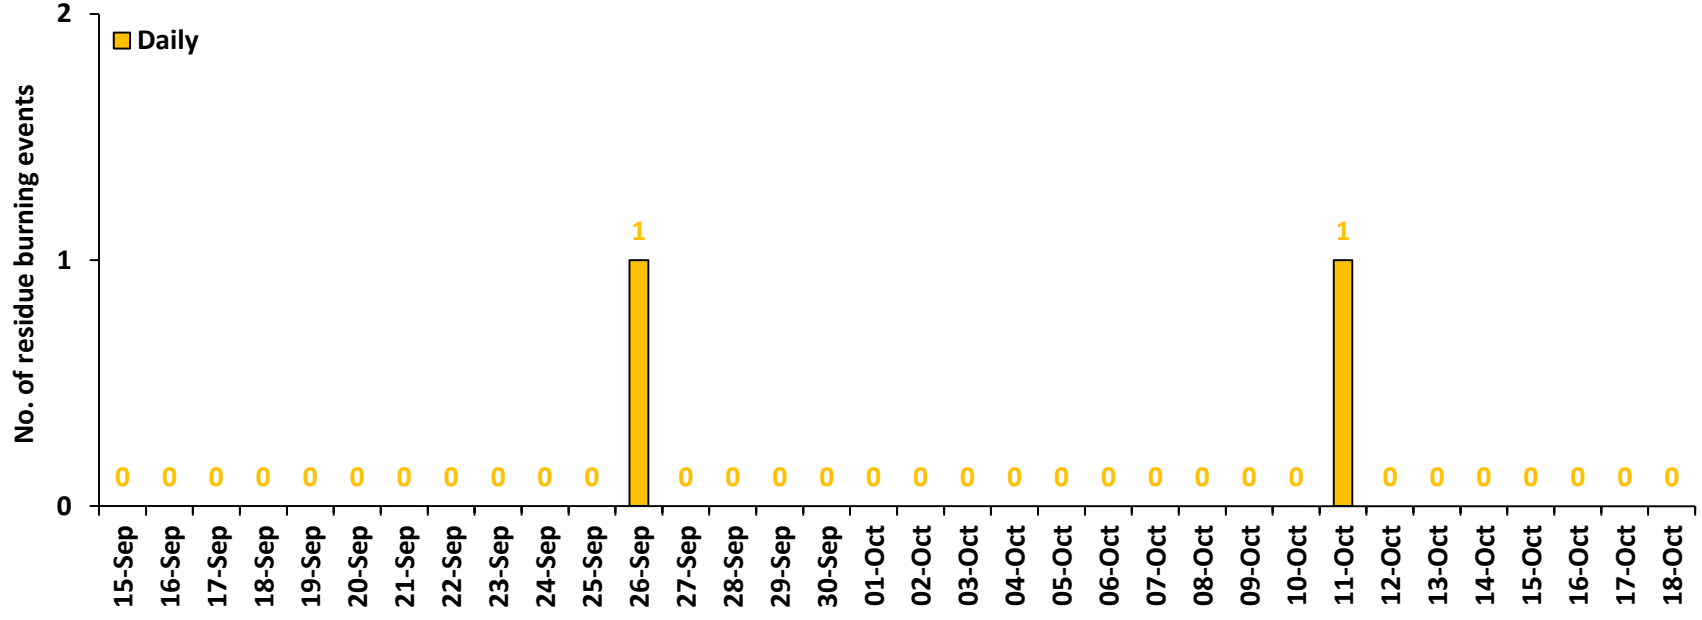

<http://creams.iari.res.in>

Highlights for 18-Oct-2023

- The active fire events due to rice residue burning were monitored using satellite remote sensing, following the "Standard Protocol for Estimation of Crop Residue Burning Fire Events using Satellite Data".
- Satellites detected **52** residue burning events in the six study States on 18-Oct-2023.
- The state wise events detected on 18-Oct-2023 were **18** in Punjab, **08** in Haryana, **02** in UP, **00** in Delhi, **11** in Rajasthan and **13** in MP.
- Total **2974** burning events were detected in the six states between 15-Sept-2023 and 18-Oct-2023, which are distributed as **1407**, **554**, **328**, **02**, **264** and **419** in Punjab, Haryana, UP, Delhi, Rajasthan and MP, respectively.
- Detection of residue burning events was hampered by the presence of clouds over Western Rajasthan and Madhya Pradesh states.

Temporal distribution of rice residue burning events for the study States in 2023

Haryana

Uttar Pradesh

Rajasthan

Madhya Pradesh

Delhi

Comparison of residue burning events in current year (2023) with previous years (2020, 2021 and 2022) for the study State