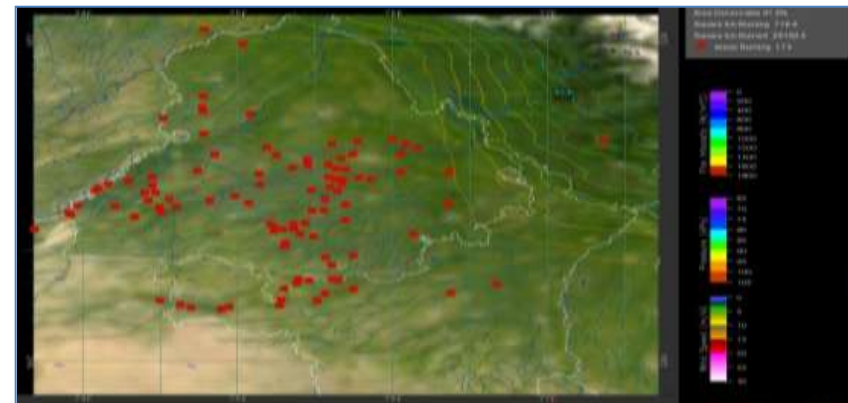

MONITORING PADDY RESIDUE BURNING IN INDIA USING SATELLITE REMOTE SENSING DURING 2023

**Bulletin
No. 34**

**Events Date:
18-Oct-2023**

**Issued on:
18-Oct-2023**

**Consortium for Research on Agroecosystem Monitoring and Modeling from Space (CREAMS) Laboratory,
Division of Agricultural Physics, ICAR – Indian Agricultural Research Institute, New Delhi – 110012**

<http://creams.iari.res.in>

Highlights for 18-Oct-2023

- The active fire events due to rice residue burning were monitored using satellite remote sensing, following the "Standard Protocol for Estimation of Crop Residue Burning Fire Events using Satellite Data".
- Satellites detected **52** residue burning events in the six study States on 18-Oct-2023.
- The state wise events detected on 18-Oct-2023 were **18** in Punjab, **08** in Haryana, **02** in UP, **00** in Delhi, **11** in Rajasthan and **13** in MP.
- Total **2974** burning events were detected in the six states between 15-Sept-2023 and 18-Oct-2023, which are distributed as **1407**, **554**, **328**, **02**, **264** and **419** in Punjab, Haryana, UP, Delhi, Rajasthan and MP, respectively.
- Detection of residue burning events was hampered by the presence of clouds over Western Rajasthan and Madhya Pradesh states.

Temporal distribution of rice residue burning events for the study States in 2023

Haryana

Uttar Pradesh

Rajasthan

Madhya Pradesh

Delhi

Comparison of residue burning events in current year (2023) with previous years (2020, 2021 and 2022) for the study State