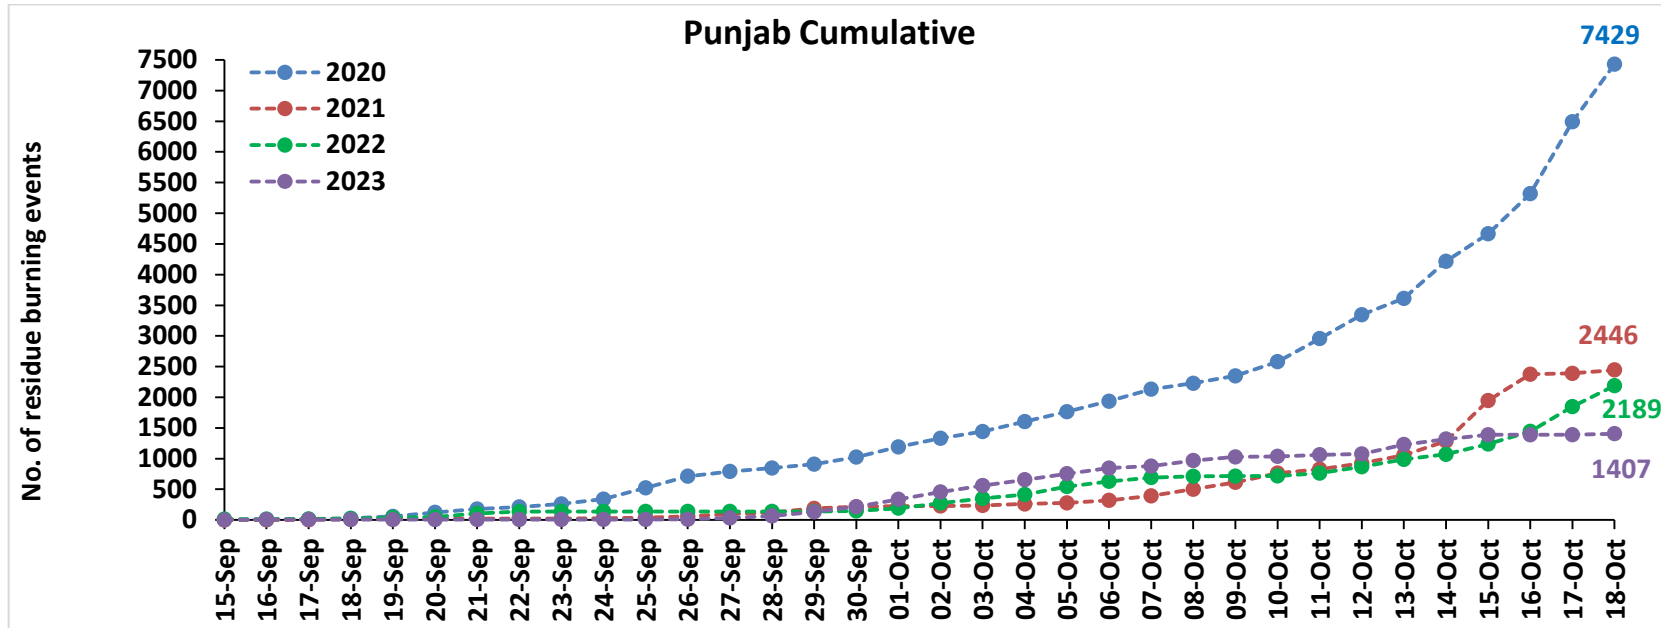

<http://creams.iari.res.in>

Highlights for 18-Oct-2023

- The active fire events due to rice residue burning were monitored using satellite remote sensing, following the "Standard Protocol for Estimation of Crop Residue Burning Fire Events using Satellite Data".
- Satellites detected **52** residue burning events in the six study States on 18-Oct-2023.
- The state wise events detected on 18-Oct-2023 were **18** in Punjab, **08** in Haryana, **02** in UP, **00** in Delhi, **11** in Rajasthan and **13** in MP.
- Total **2974** burning events were detected in the six states between 15-Sept-2023 and 18-Oct-2023, which are distributed as **1407**, **554**, **328**, **02**, **264** and **419** in Punjab, Haryana, UP, Delhi, Rajasthan and MP, respectively.
- Detection of residue burning events was hampered by the presence of clouds over Western Rajasthan and Madhya Pradesh states.

Temporal distribution of rice residue burning events for the study States in 2023

Haryana

Uttar Pradesh

Rajasthan

Madhya Pradesh

Delhi

Comparison of residue burning events in current year (2023) with previous years (2020, 2021 and 2022) for the study State