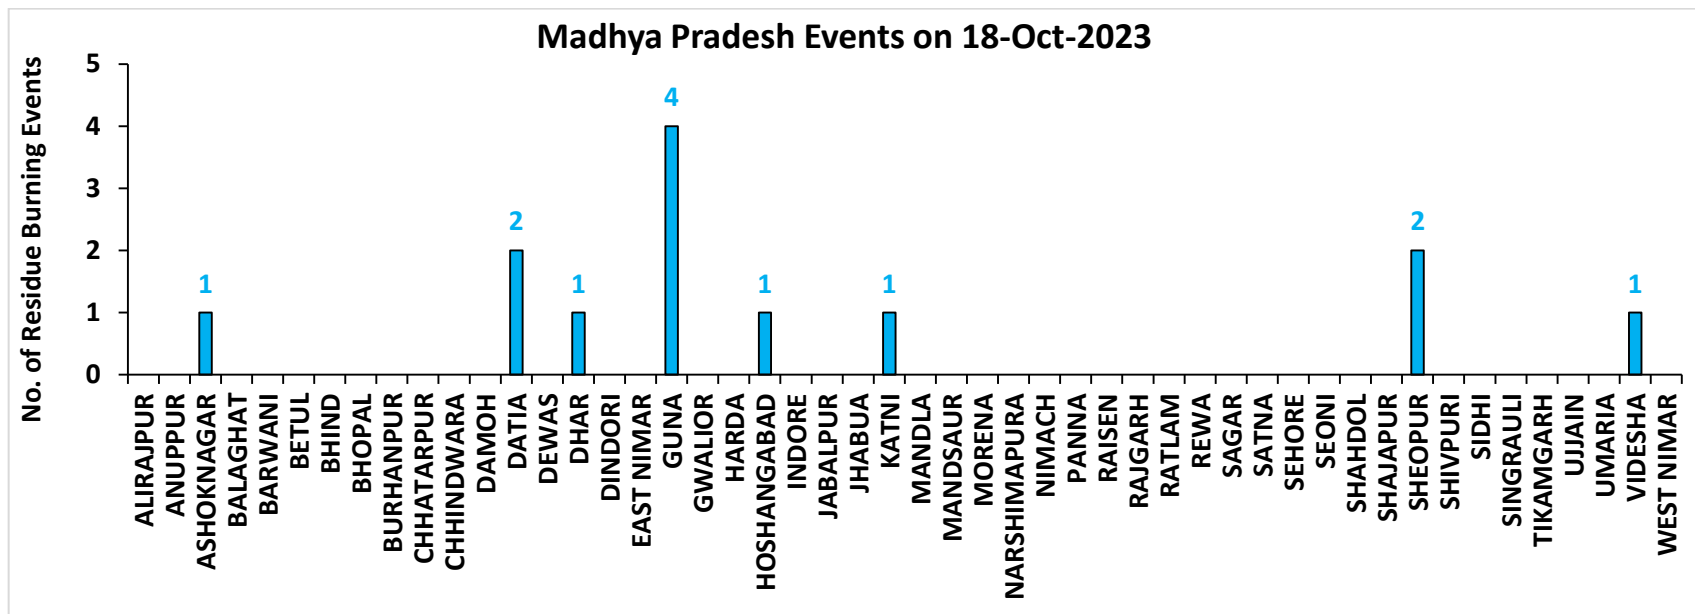

<http://creams.iari.res.in>

Highlights for 18-Oct-2023

- The active fire events due to rice residue burning were monitored using satellite remote sensing, following the "Standard Protocol for Estimation of Crop Residue Burning Fire Events using Satellite Data".
- Satellites detected **52** residue burning events in the six study States on 18-Oct-2023.
- The state wise events detected on 18-Oct-2023 were **18** in Punjab, **08** in Haryana, **02** in UP, **00** in Delhi, **11** in Rajasthan and **13** in MP.
- Total **2974** burning events were detected in the six states between 15-Sept-2023 and 18-Oct-2023, which are distributed as **1407**, **554**, **328**, **02**, **264** and **419** in Punjab, Haryana, UP, Delhi, Rajasthan and MP, respectively.
- Detection of residue burning events was hampered by the presence of clouds over Western Rajasthan and Madhya Pradesh states.

District-wise cumulative number of residues burning events in Madhya Pradesh (15Sep-18Oct -2023)

District-wise cumulative number of residues burning events detected in 2020, 2021, 2022 and 2023
(Period: 15 September-18 October)