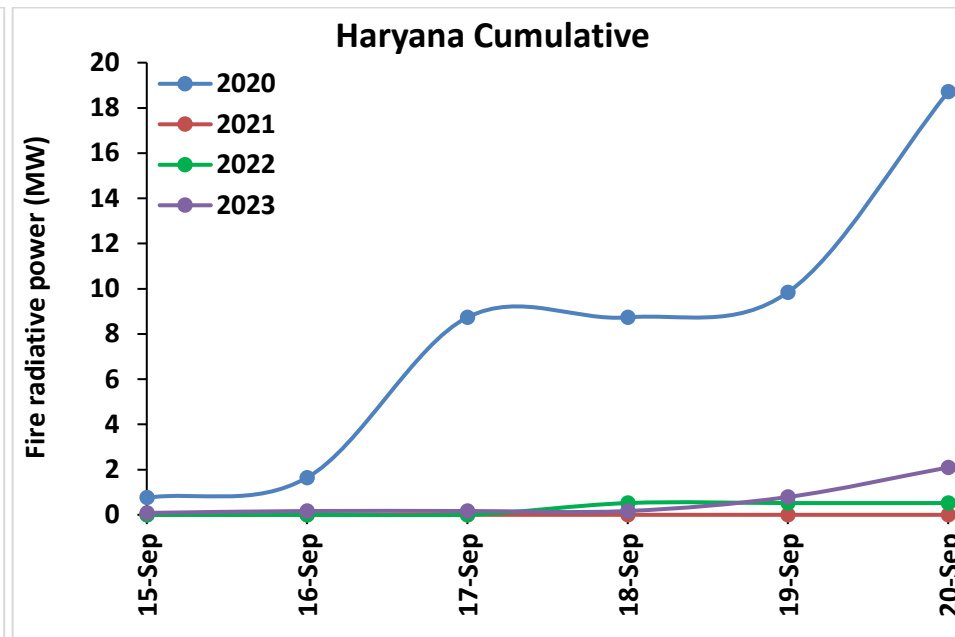

### Madhya Pradesh

### Delhi

**Comparison of residue burning events in current year (2023) with previous years (2020, 2021 and 2022) for the study States**

**Comparison of residue burning fire power in current year (2023) with previous years (2020, 2021 and 2022) for the study States**

# Haryana