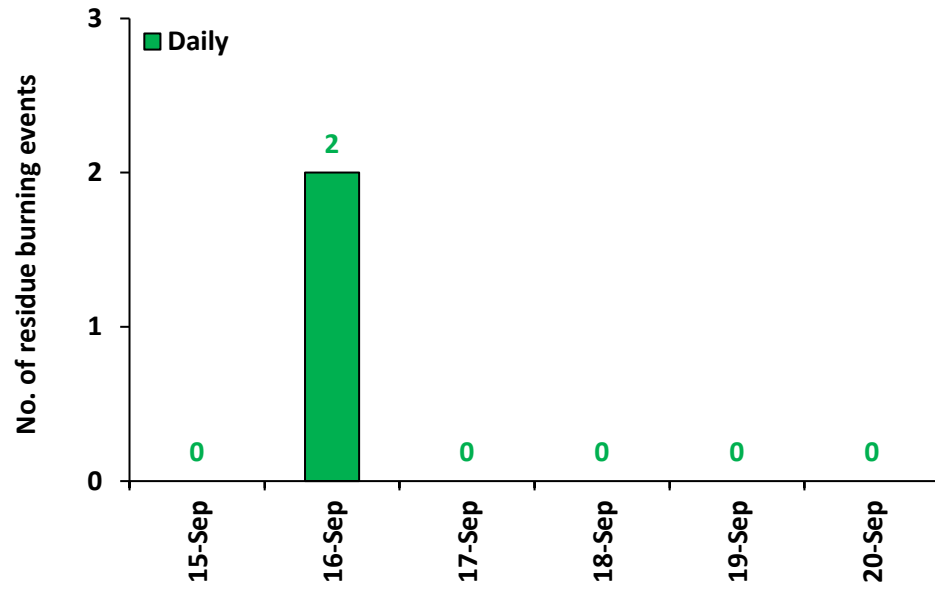

Uttar Pradesh