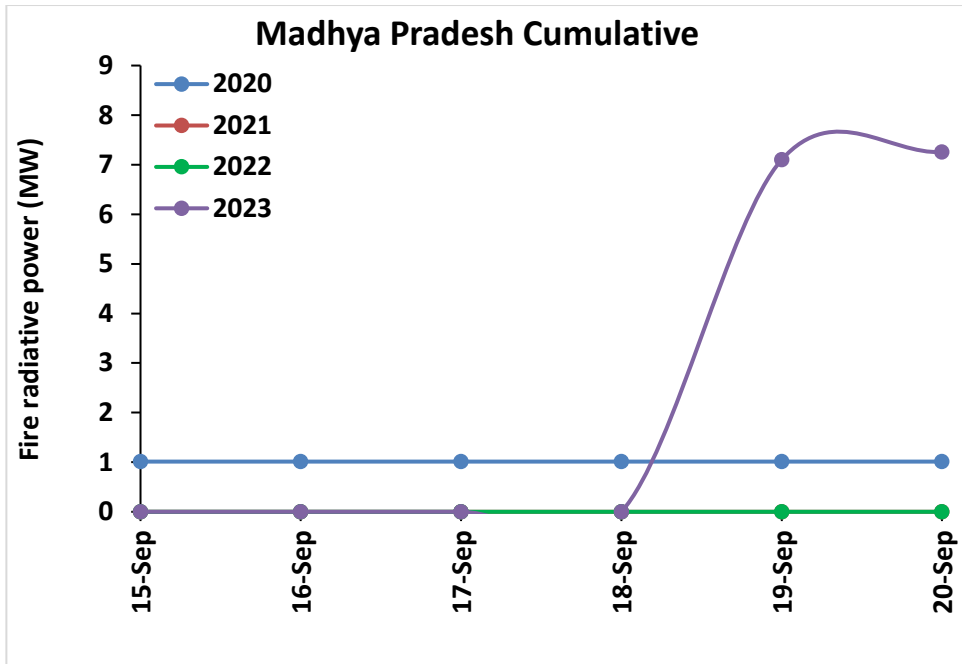

### Madhya Pradesh

### Delhi

**Comparison of residue burning events in current year (2023) with previous years (2020, 2021 and 2022) for the study States**

**Comparison of residue burning fire power in current year (2023) with previous years (2020, 2021 and 2022) for the study States**

# Haryana