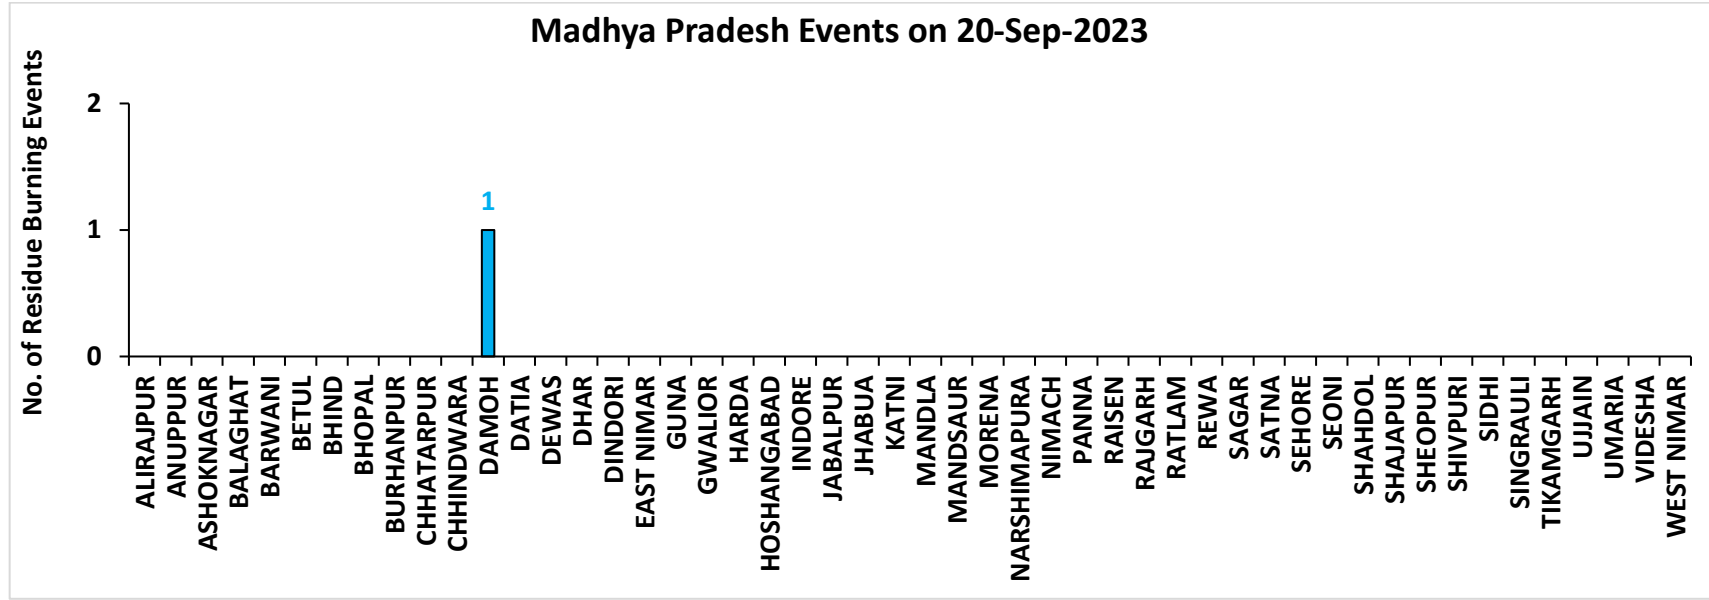

District-wise cumulative number of residues burning events in Madhya Pradesh (15Sep-20Sep-2023)

District-wise cumulative number of residues burning events detected in 2020, 2021, 2022 and 2023
(Period: 15 September-20 September)

(a) Punjab

District	15 Sep-20 Sep			
	2020	2021	2022	2023
Amritsar	116	19	41	6
Barnala	0	0	0	0
Bathinda	0	0	0	0
Faridkot	0	1	0	0
Fatehgarh Sahib	0	0	0	0
Fazilka	0	0	0	0
Firozpur	0	0	0	0
Gurdaspur	1	0	0	0
Hoshiarpur	0	0	0	0
Jalandhar	0	0	0	0
Kapurthala	0	0	0	0
Ludhiana	2	0	0	0
Mansa	1	0	0	0
Moga	0	0	0	0
Muktsar	1	0	0	0
Pathankot	0	0	0	0
Patiala	0	3	0	0
Rupnagar	0	0	0	0
Sangrur	0	0	0	0
SAS NAGAR (Mohali)	1	0	1	0
SBS Nagar	0	0	1	0
Tarn Taran	2	1	7	0
Total	124	24	50	6

(b) Haryana

District	15 Sep-20 Sep			
	2020	2021	2022	2023
AMBALA	2	0	0	0
BHIWANI	0	0	0	0
CHARKHI DADRI	0	0	0	0
FARIDABAD	0	0	0	0
FATEHABAD	1	0	0	0
GURGAON	0	0	0	0
HISAR	0	0	0	0
JHAJJAR	0	0	0	0
JIND	0	0	1	1
KAITHAL	0	0	0	0
KARNAL	8	0	0	2
KURUKSHETRA	2	0	0	0
MAHENDRAGARH	0	0	0	0
MEWAT	0	0	0	0
PALWAL	0	0	0	0
PANCHKULA	0	0	0	0
PANIPAT	0	0	0	0
REWARI	0	0	0	0
ROHTAK	0	0	0	1
SIRSA	1	0	0	0
SONIPAT	0	0	0	1
YAMUNANAGAR	0	0	0	0
Total	14	0	1	5