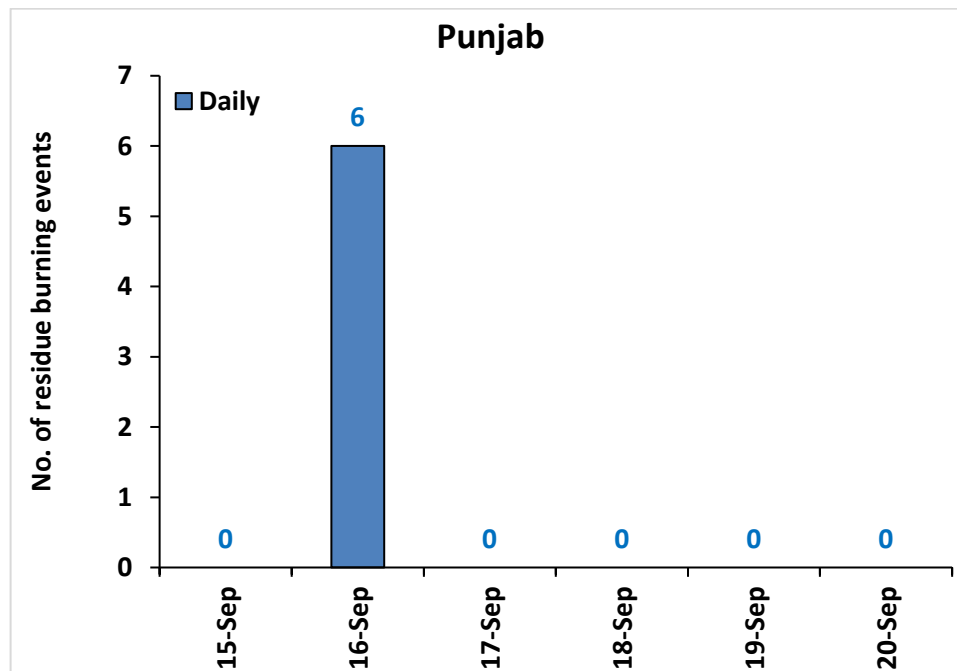

Highlights for 20-Sep-2023

- The active fire events due to rice residue burning were monitored using satellite remote sensing, following the "Standard Protocol for Estimation of Crop Residue Burning Fire Events using Satellite Data".
- Satellites detected **03** residue burning events in the six study States on 20-Sep-2023.
- The state wise events detected on 20-Sep-2023 were **00** in Punjab, **02** in Haryana, **00** in UP, **00** in Delhi, **00** in Rajasthan and **01** in MP.
- Total **15** burning events were detected in the six states between 15-Sept-2023 and 20-Sep-2023, which are distributed as **06**, **05**, **02**, **00**, **00** and **02** in Punjab, Haryana, UP, Delhi, Rajasthan and MP respectively.
- Detection of residue burning events was hampered by the presence of scattered clouds over Haryana, Delhi, Rajasthan, Uttar Pradesh and Madhya Pradesh states.

Temporal distribution of rice residue burning events for the study States in 2023