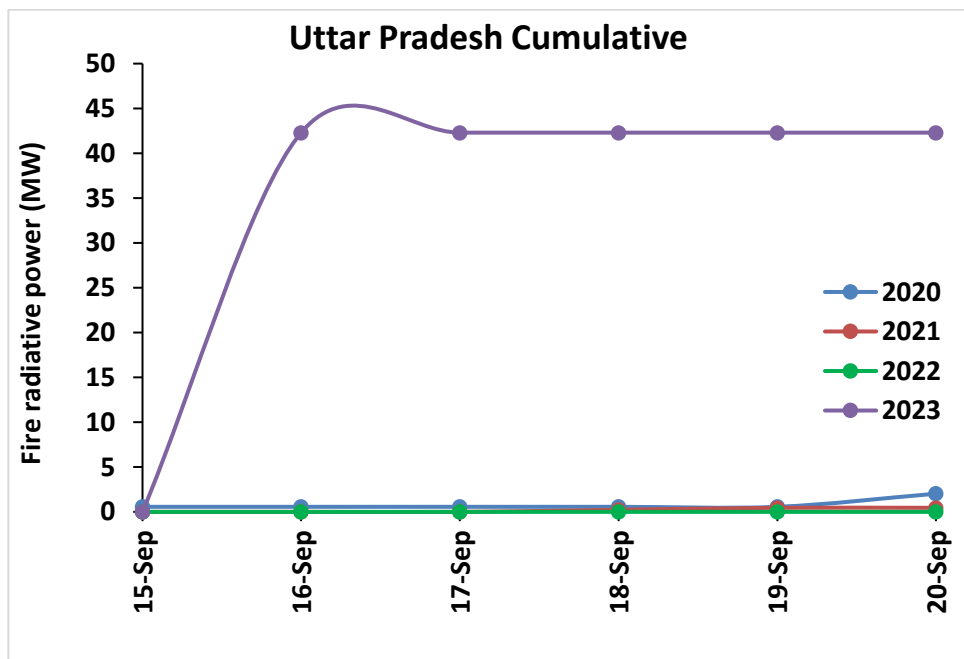

### Madhya Pradesh

### Delhi

**Comparison of residue burning events in current year (2023) with previous years (2020, 2021 and 2022) for the study States**

**Comparison of residue burning fire power in current year (2023) with previous years (2020, 2021 and 2022) for the study States**