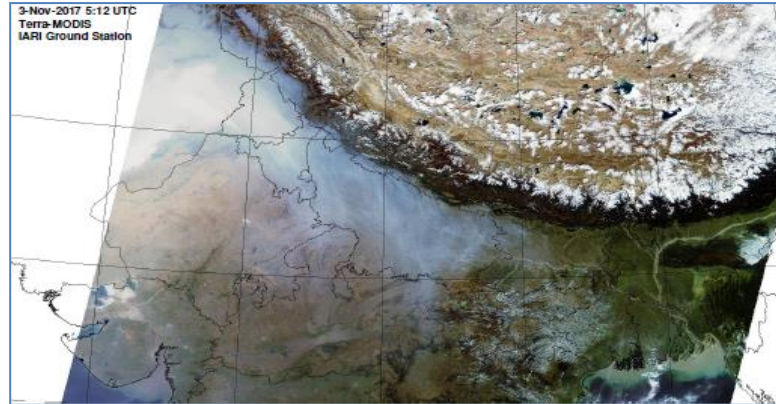

MONITORING PADDY RESIDUE BURNING IN INDIA USING SATELLITE REMOTE SENSING DURING 2023

**Bulletin
No. 06**

**Events Date:
20-Sep-2023**

**Issued on:
20-Sep-2023**

**Consortium for Research on Agroecosystem Monitoring and Modeling from Space (CREAMS)
Laboratory,**

Division of Agricultural Physics, ICAR – Indian Agricultural Research Institute, New Delhi – 110012

<http://creams.iari.res.in>