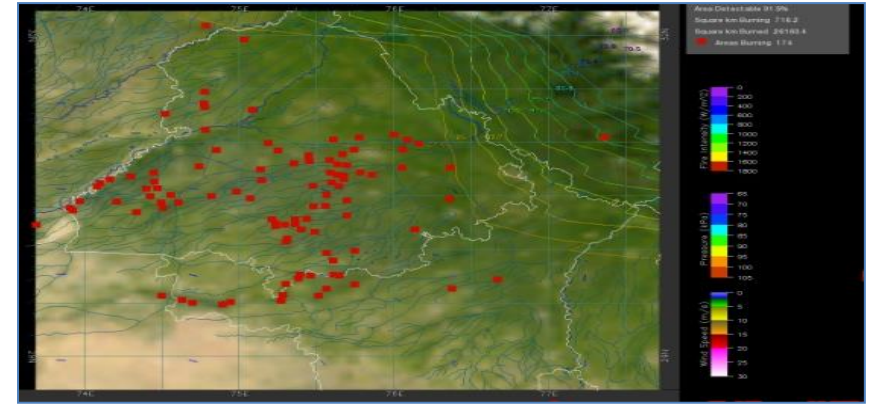

MONITORING PADDY RESIDUE BURNING IN INDIA USING SATELLITE REMOTE SENSING DURING 2023

**Bulletin
No. 06**

**Events Date:
20-Sep-2023**

**Issued on:
20-Sep-2023**

**Consortium for Research on Agroecosystem Monitoring and Modeling from Space (CREAMS)
Laboratory,**

Division of Agricultural Physics, ICAR – Indian Agricultural Research Institute, New Delhi – 110012

<http://creams.iari.res.in>