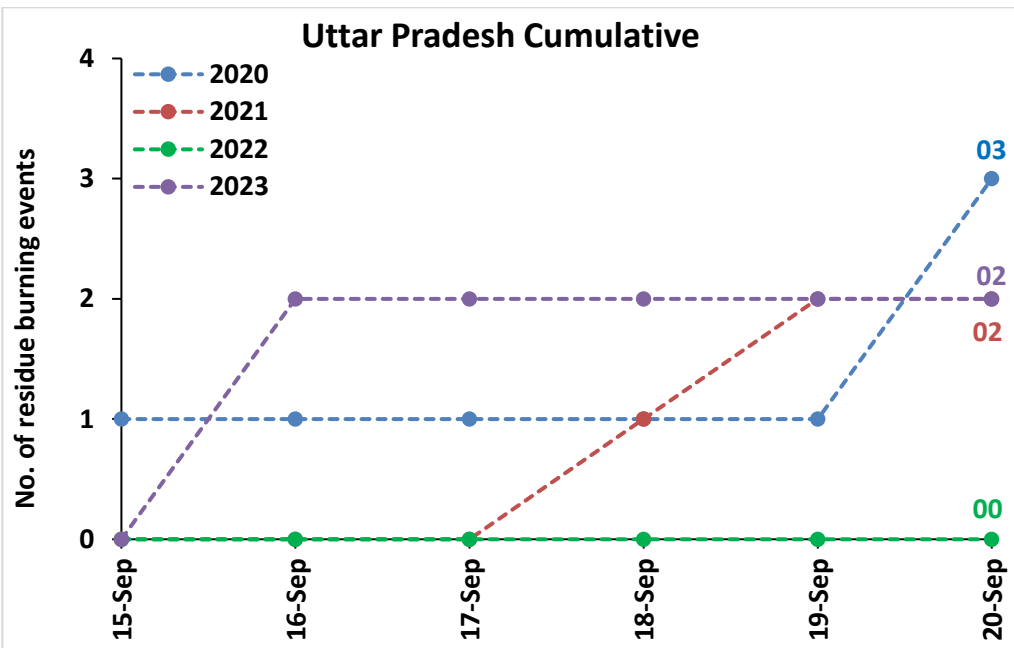

Comparison of residue burning events in current year (2023) with previous years (2020, 2021 and 2022) for the study States