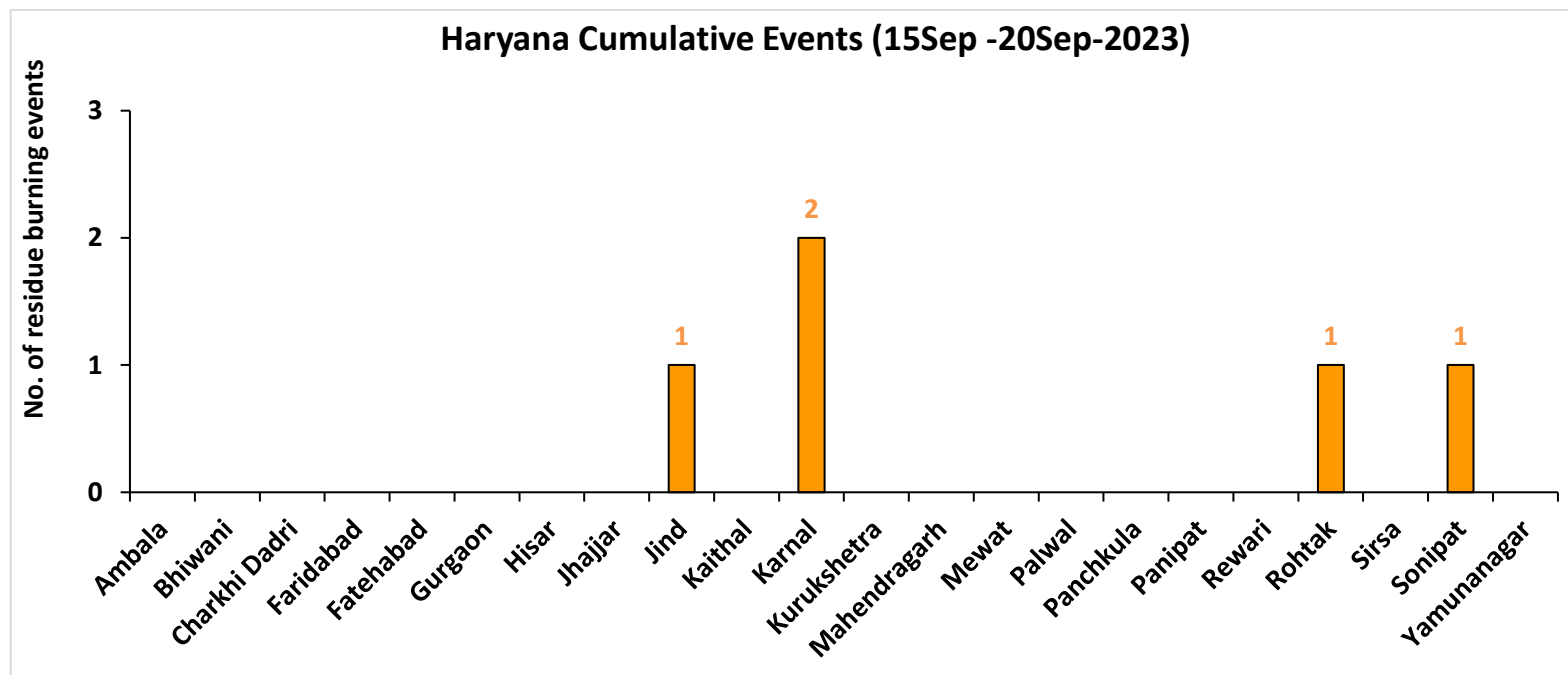

District-wise cumulative number of residues burning events in Haryana (15Sep-20Sep-2023)