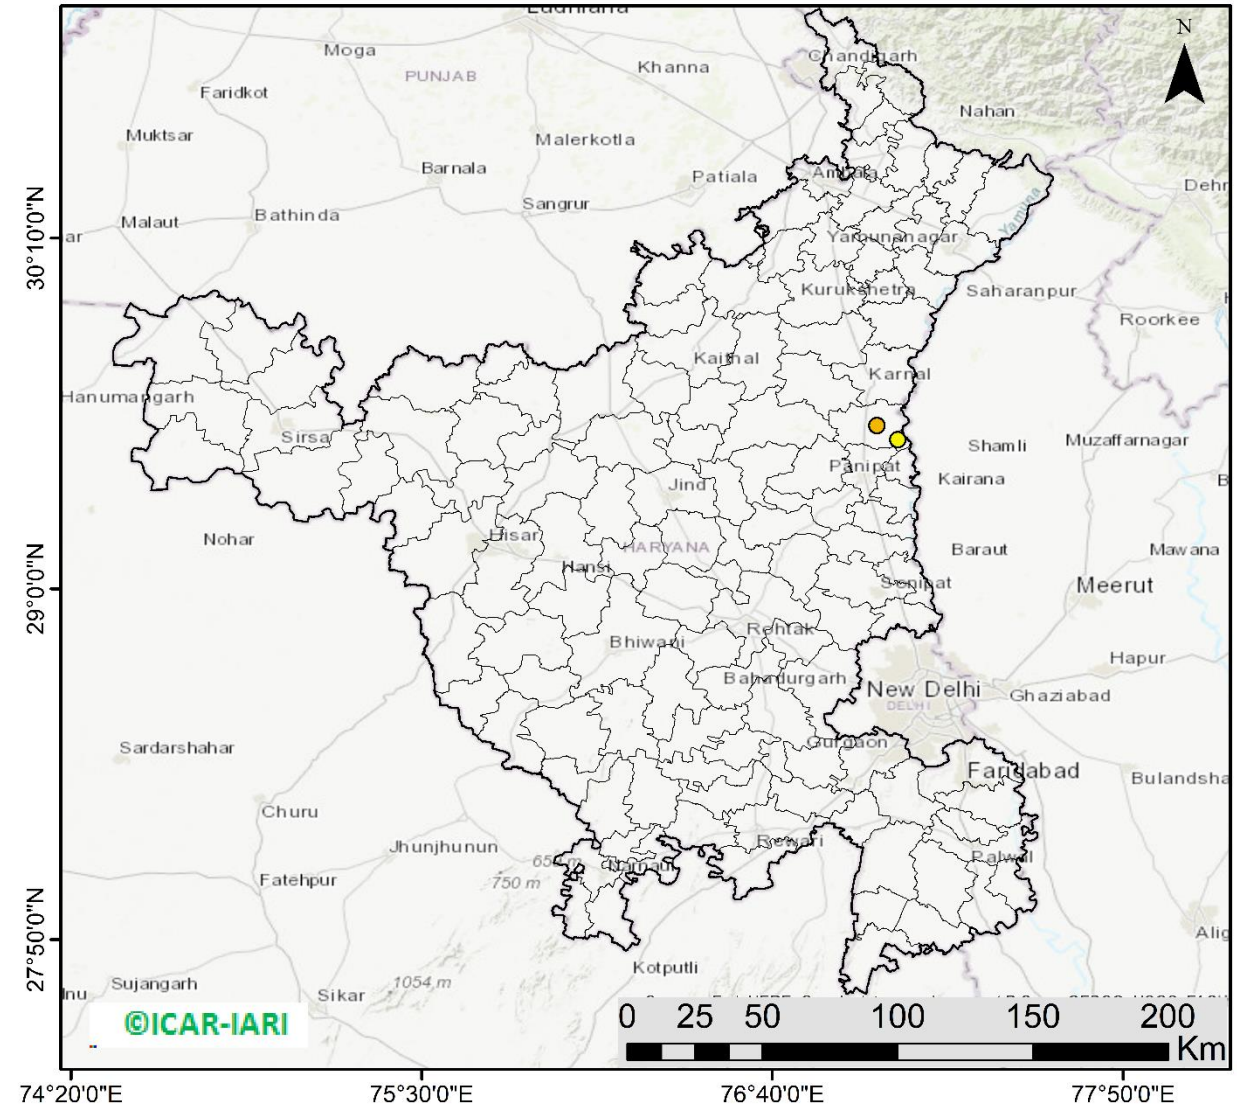

Haryana

RICE RESIDUE BURNING IN HARYANA

02 burning events
detected in Haryana on
(20th Sep 2023)

Fire Intensity (W/m²)

- 0 - 5
- 6 - 10
- 11 - 15
- 16 - 20
- >20

<http://geoportal.icar.gov.in:8080/geoexplorer/composer/>