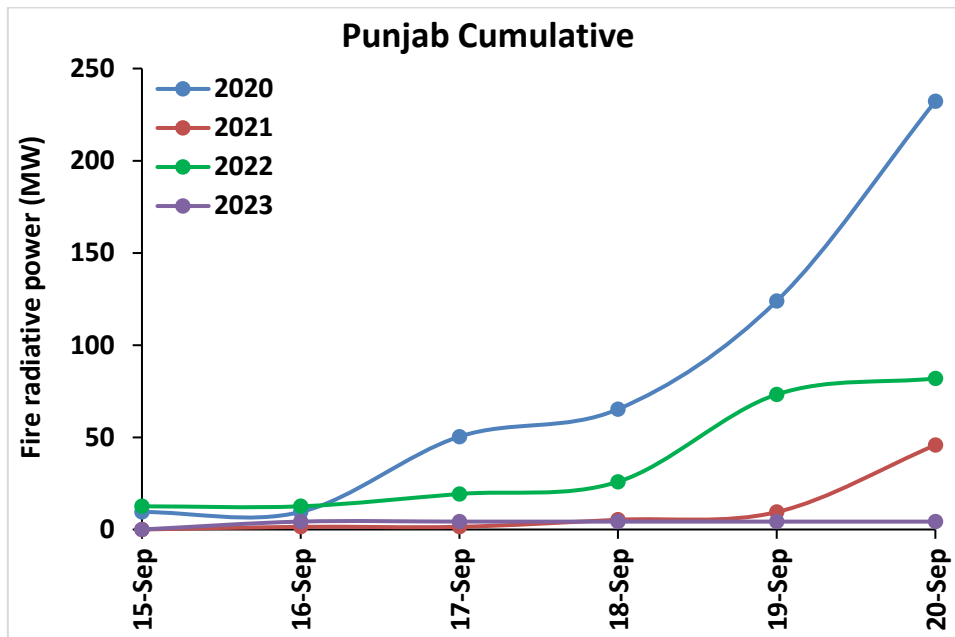

### Madhya Pradesh

### Delhi

**Comparison of residue burning events in current year (2023) with previous years (2020, 2021 and 2022) for the study States**

**Comparison of residue burning fire power in current year (2023) with previous years (2020, 2021 and 2022) for the study States**

# Haryana