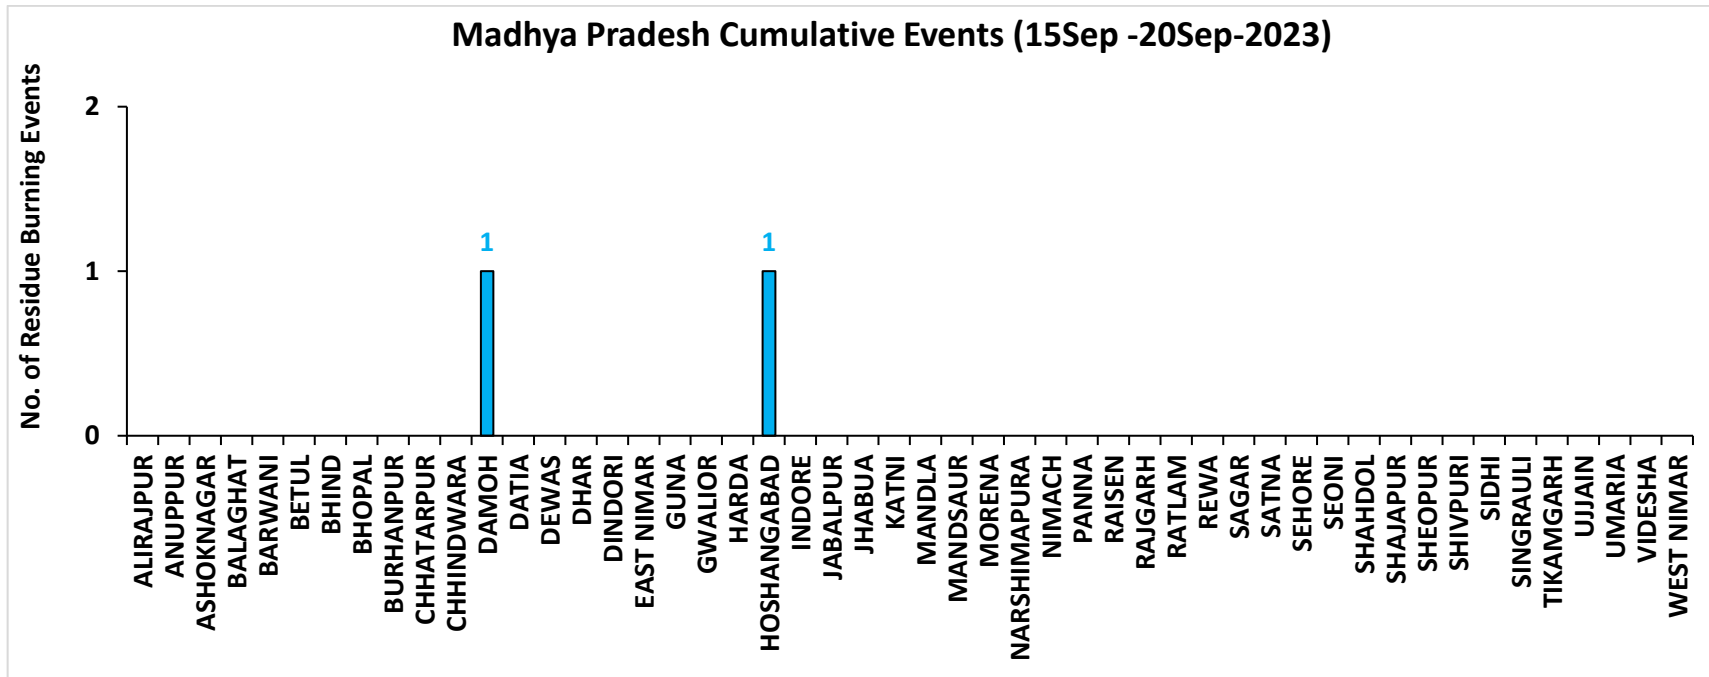

District-wise cumulative number of residues burning events in Madhya Pradesh (15Sep-20Sep-2023)

District-wise cumulative number of residues burning events detected in 2020, 2021, 2022 and 2023
(Period: 15 September-20 September)

(a) Punjab

District	15 Sep-20 Sep			
	2020	2021	2022	2023
Amritsar	116	19	41	6
Barnala	0	0	0	0
Bathinda	0	0	0	0
Faridkot	0	1	0	0
Fatehgarh Sahib	0	0	0	0
Fazilka	0	0	0	0
Firozpur	0	0	0	0
Gurdaspur	1	0	0	0
Hoshiarpur	0	0	0	0
Jalandhar	0	0	0	0
Kapurthala	0	0	0	0
Ludhiana	2	0	0	0
Mansa	1	0	0	0
Moga	0	0	0	0
Muktsar	1	0	0	0
Pathankot	0	0	0	0
Patiala	0	3	0	0
Rupnagar	0	0	0	0
Sangrur	0	0	0	0
SAS NAGAR (Mohali)	1	0	1	0
SBS Nagar	0	0	1	0
Tarn Taran	2	1	7	0
Total	124	24	50	6

(b) Haryana

District	15 Sep-20 Sep			
	2020	2021	2022	2023
AMBALA	2	0	0	0
BHIWANI	0	0	0	0
CHARKHI DADRI	0	0	0	0
FARIDABAD	0	0	0	0
FATEHABAD	1	0	0	0
GURGAON	0	0	0	0
HISAR	0	0	0	0
JHAJJAR	0	0	0	0
JIND	0	0	1	1
KAITHAL	0	0	0	0
KARNAL	8	0	0	2
KURUKSHETRA	2	0	0	0
MAHENDRAGARH	0	0	0	0
MEWAT	0	0	0	0
PALWAL	0	0	0	0
PANCHKULA	0	0	0	0
PANIPAT	0	0	0	0
REWARI	0	0	0	0
ROHTAK	0	0	0	1
SIRSA	1	0	0	0
SONIPAT	0	0	0	1
YAMUNANAGAR	0	0	0	0
Total	14	0	1	5