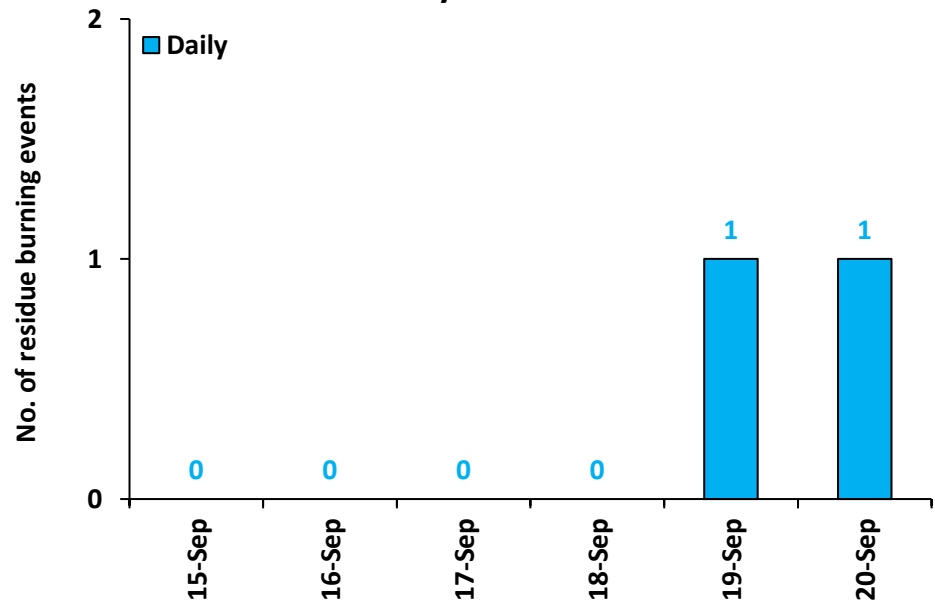

Madhya Pradesh