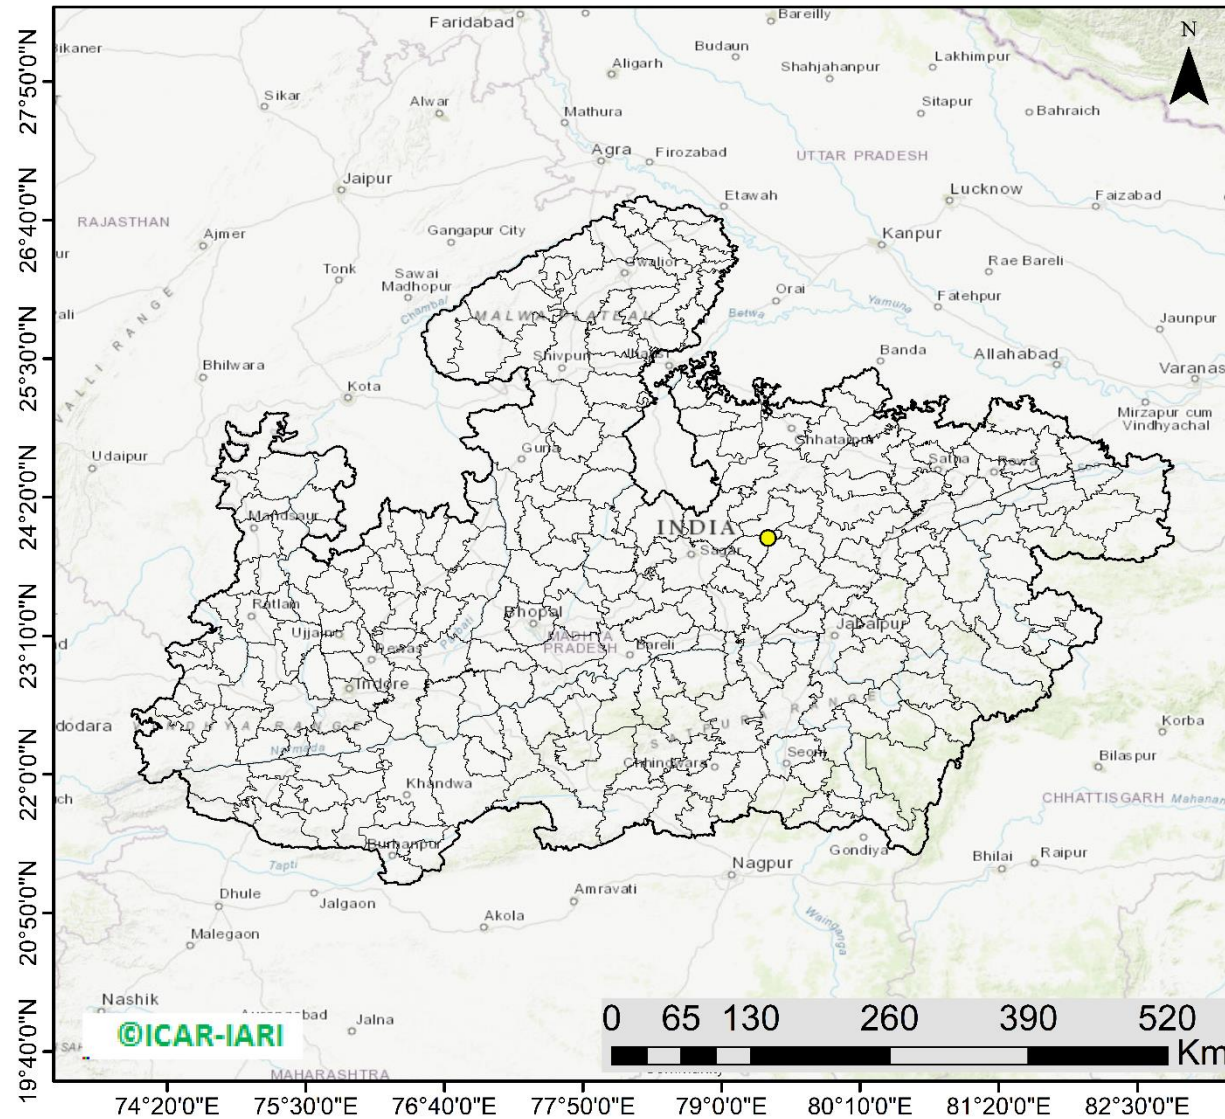

Madhya Pradesh

RICE RESIDUE BURNING IN MADHYA PRADESH

01 burning events detected in MP on (20th Sep 2023)

Fire Intensity (W/m²)

- 0 - 5
- 6 - 10
- 11 - 15
- 16 - 20
- >20