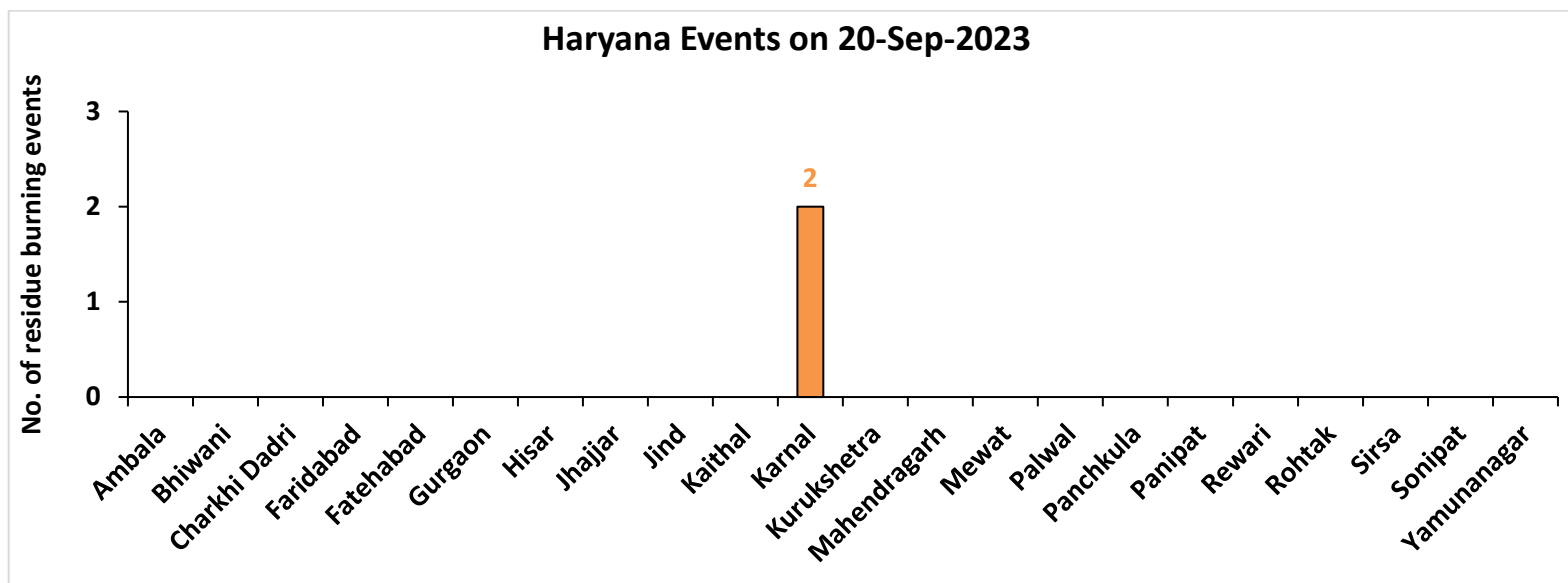

District-wise cumulative number of residues burning events in Haryana (15Sep-20Sep-2023)