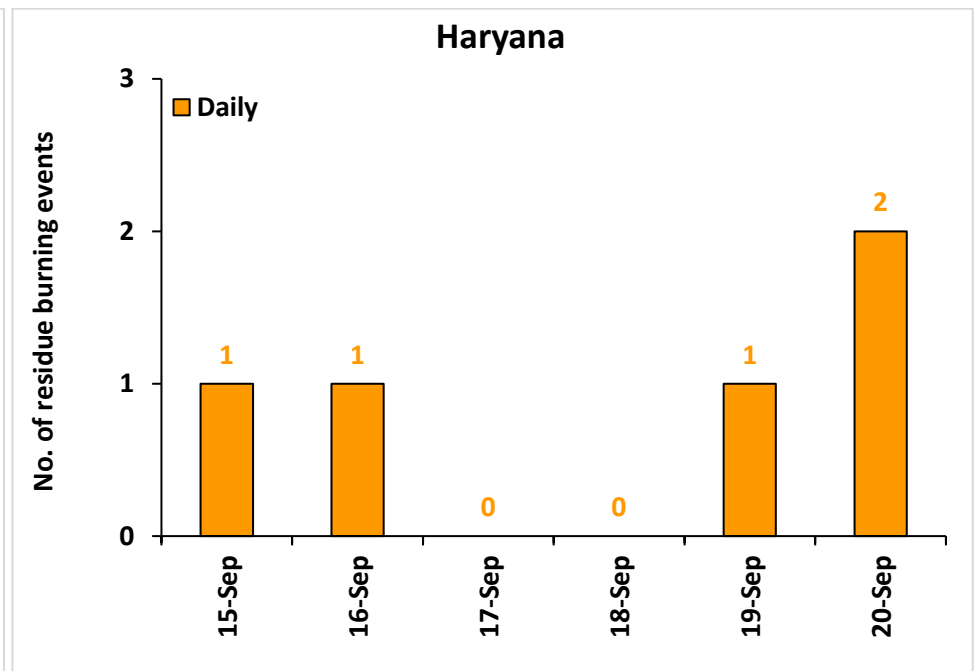

Highlights for 20-Sep-2023

- The active fire events due to rice residue burning were monitored using satellite remote sensing, following the "Standard Protocol for Estimation of Crop Residue Burning Fire Events using Satellite Data".
- Satellites detected **03** residue burning events in the six study States on 20-Sep-2023.
- The state wise events detected on 20-Sep-2023 were **00** in Punjab, **02** in Haryana, **00** in UP, **00** in Delhi, **00** in Rajasthan and **01** in MP.
- Total **15** burning events were detected in the six states between 15-Sept-2023 and 20-Sep-2023, which are distributed as **06**, **05**, **02**, **00**, **00** and **02** in Punjab, Haryana, UP, Delhi, Rajasthan and MP respectively.
- Detection of residue burning events was hampered by the presence of scattered clouds over Haryana, Delhi, Rajasthan, Uttar Pradesh and Madhya Pradesh states.

Temporal distribution of rice residue burning events for the study States in 2023