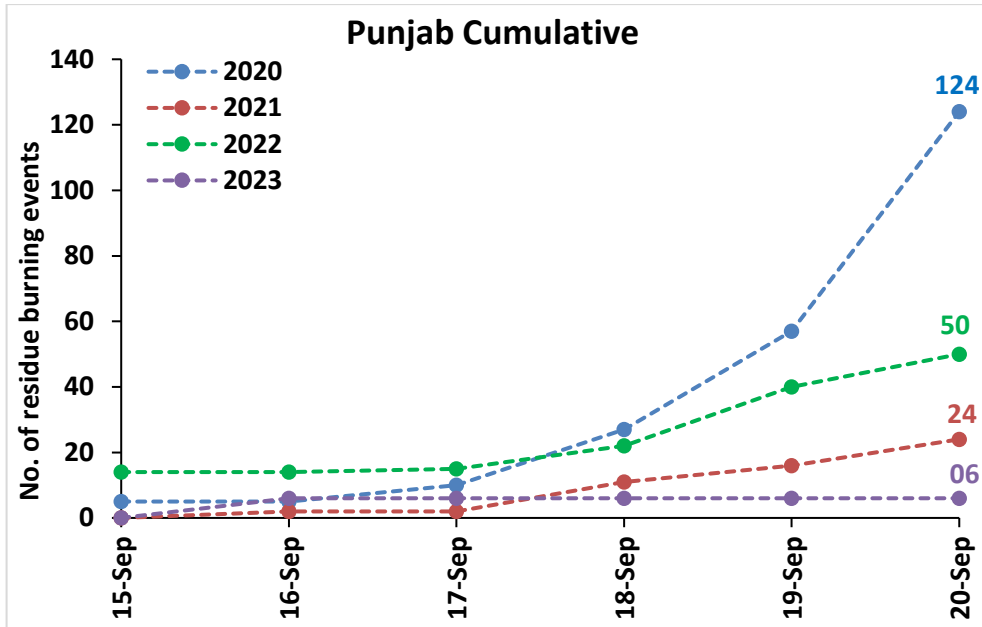

Comparison of residue burning events in current year (2023) with previous years (2020, 2021 and 2022) for the study States