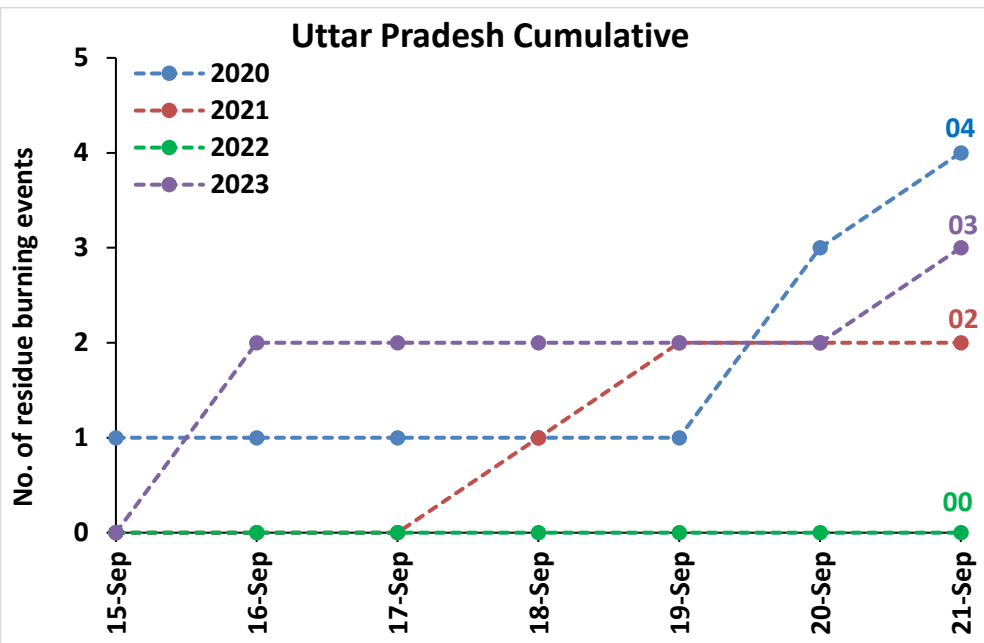

Division of Agricultural Physics, ICAR – Indian Agricultural Research Institute, New Delhi – 110012

<http://creams.iari.res.in>

Highlights for 21-Sep-2023

- The active fire events due to rice residue burning were monitored using satellite remote sensing, following the "Standard Protocol for Estimation of Crop Residue Burning Fire Events using Satellite Data".
- Satellites detected **04** residue burning events in the six study States on 21-Sep-2023.
- The state wise events detected on 21-Sep-2023 were **01** in Punjab, **02** in Haryana, **01** in UP, **00** in Delhi, **00** in Rajasthan and **00** in MP.
- Total **19** burning events were detected in the six states between 15-Sept-2023 and 21-Sep-2023, which are distributed as **07, 07, 03, 00, 00** and **02** in Punjab, Haryana, UP, Delhi, Rajasthan and MP, respectively.
- Detection of residue burning events was hampered by the presence of clouds over Rajasthan, Uttar Pradesh, and Madhya Pradesh states.

Temporal distribution of rice residue burning events for the study States in 2023

Uttar Pradesh

Rajasthan

Madhya Pradesh

Delhi

Comparison of residue burning events in current year (2023) with previous years (2020, 2021 and 2022) for the study States