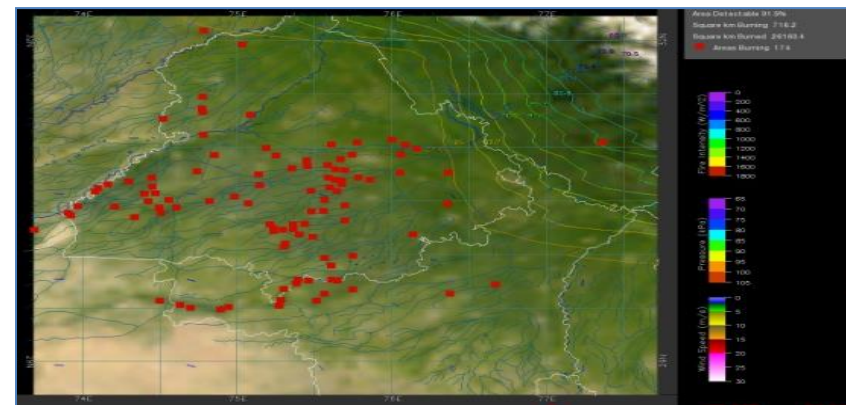

MONITORING PADDY RESIDUE BURNING IN INDIA USING SATELLITE REMOTE SENSING DURING 2023

**Bulletin
No. 07**

**Events Date:
21-Sep-2023**

**Issued on:
21-Sep-2023**

**Consortium for Research on Agroecosystem Monitoring and Modeling from Space (CREAMS)
Laboratory,**

Division of Agricultural Physics, ICAR – Indian Agricultural Research Institute, New Delhi – 110012

<http://creams.iari.res.in>

Highlights for 21-Sep-2023

- The active fire events due to rice residue burning were monitored using satellite remote sensing, following the "Standard Protocol for Estimation of Crop Residue Burning Fire Events using Satellite Data".
- Satellites detected **04** residue burning events in the six study States on 21-Sep-2023.
- The state wise events detected on 21-Sep-2023 were **01** in Punjab, **02** in Haryana, **01** in UP, **00** in Delhi, **00** in Rajasthan and **00** in MP.
- Total **19** burning events were detected in the six states between 15-Sept-2023 and 21-Sep-2023, which are distributed as **07, 07, 03, 00, 00** and **02** in Punjab, Haryana, UP, Delhi, Rajasthan and MP, respectively.
- Detection of residue burning events was hampered by the presence of clouds over Rajasthan, Uttar Pradesh, and Madhya Pradesh states.

Temporal distribution of rice residue burning events for the study States in 2023

Uttar Pradesh

Rajasthan

Madhya Pradesh

Delhi

Comparison of residue burning events in current year (2023) with previous years (2020, 2021 and 2022) for the study States