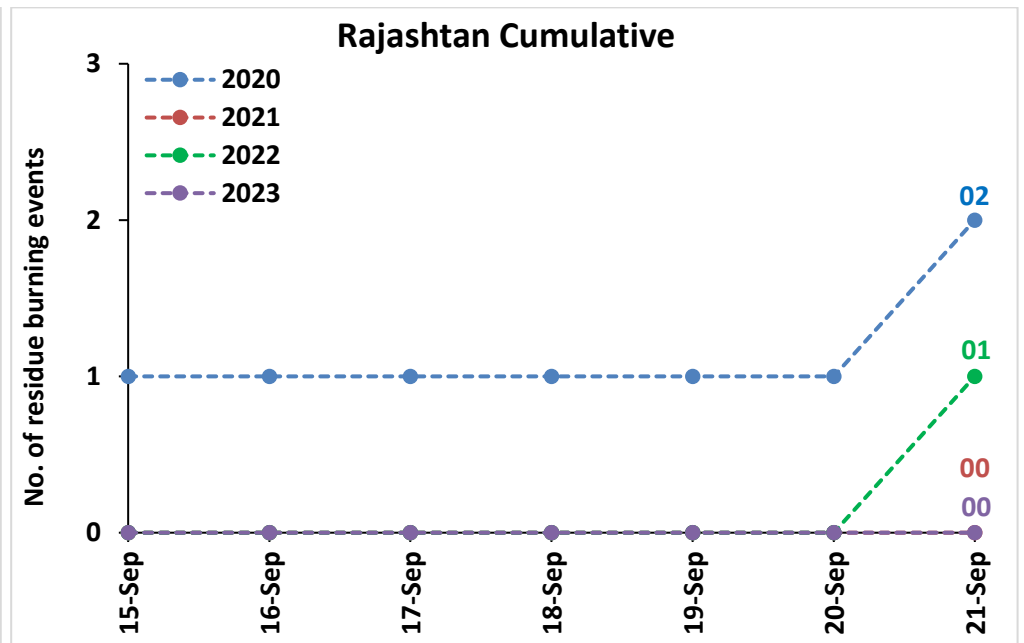

Division of Agricultural Physics, ICAR – Indian Agricultural Research Institute, New Delhi – 110012

<http://creams.iari.res.in>

Highlights for 21-Sep-2023

- The active fire events due to rice residue burning were monitored using satellite remote sensing, following the "Standard Protocol for Estimation of Crop Residue Burning Fire Events using Satellite Data".
- Satellites detected **04** residue burning events in the six study States on 21-Sep-2023.
- The state wise events detected on 21-Sep-2023 were **01** in Punjab, **02** in Haryana, **01** in UP, **00** in Delhi, **00** in Rajasthan and **00** in MP.
- Total **19** burning events were detected in the six states between 15-Sept-2023 and 21-Sep-2023, which are distributed as **07, 07, 03, 00, 00** and **02** in Punjab, Haryana, UP, Delhi, Rajasthan and MP, respectively.
- Detection of residue burning events was hampered by the presence of clouds over Rajasthan, Uttar Pradesh, and Madhya Pradesh states.

Temporal distribution of rice residue burning events for the study States in 2023

Uttar Pradesh

Rajasthan

Madhya Pradesh

Delhi

Comparison of residue burning events in current year (2023) with previous years (2020, 2021 and 2022) for the study States