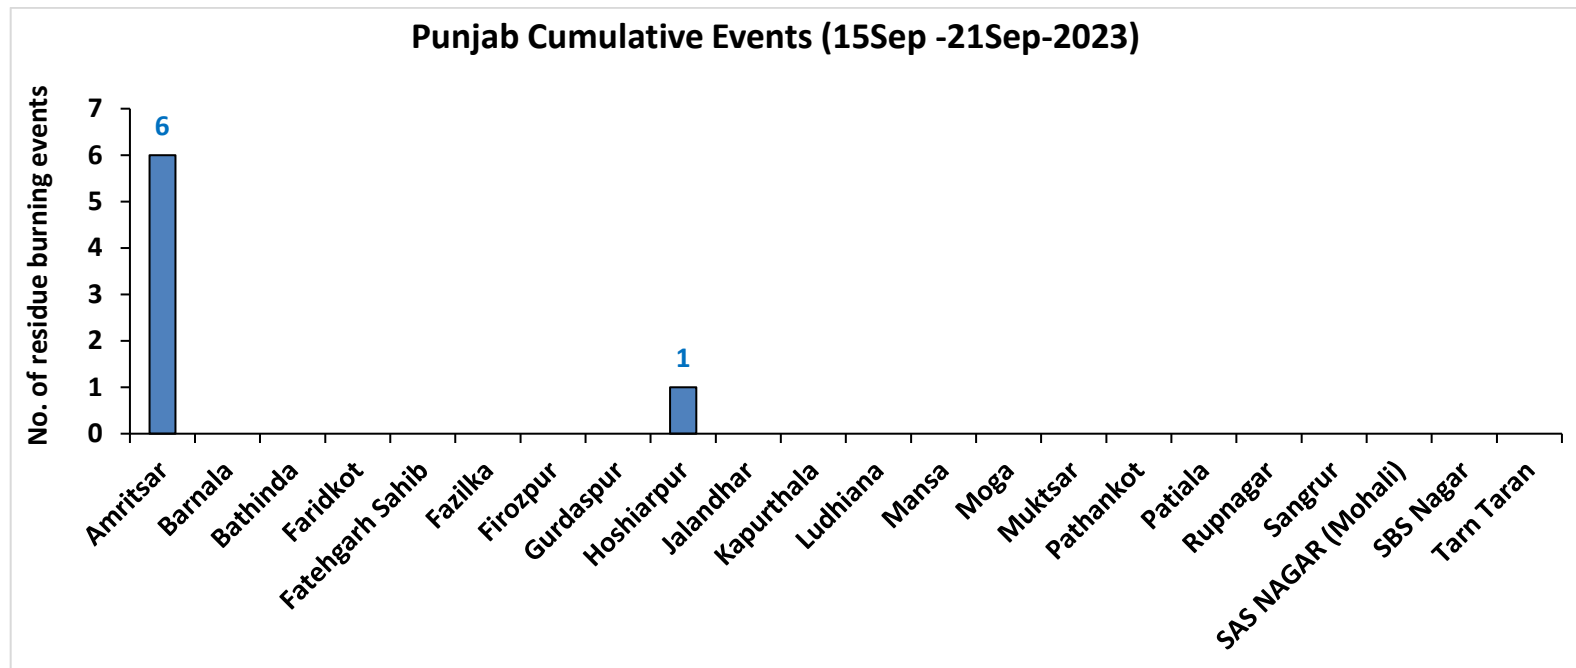

01 burning events detected in Punjab during (21st Sep 2023)

Fire Intensity (W/m²)

- 0 - 5
- 6 - 10
- 11 - 15
- 16 - 20
- >20

<http://geoportal.icar.gov.in:8080/geoexplorer/composer/>

District-wise cumulative number of residues burning events in Punjab (15Sep- 21Sep-2023)