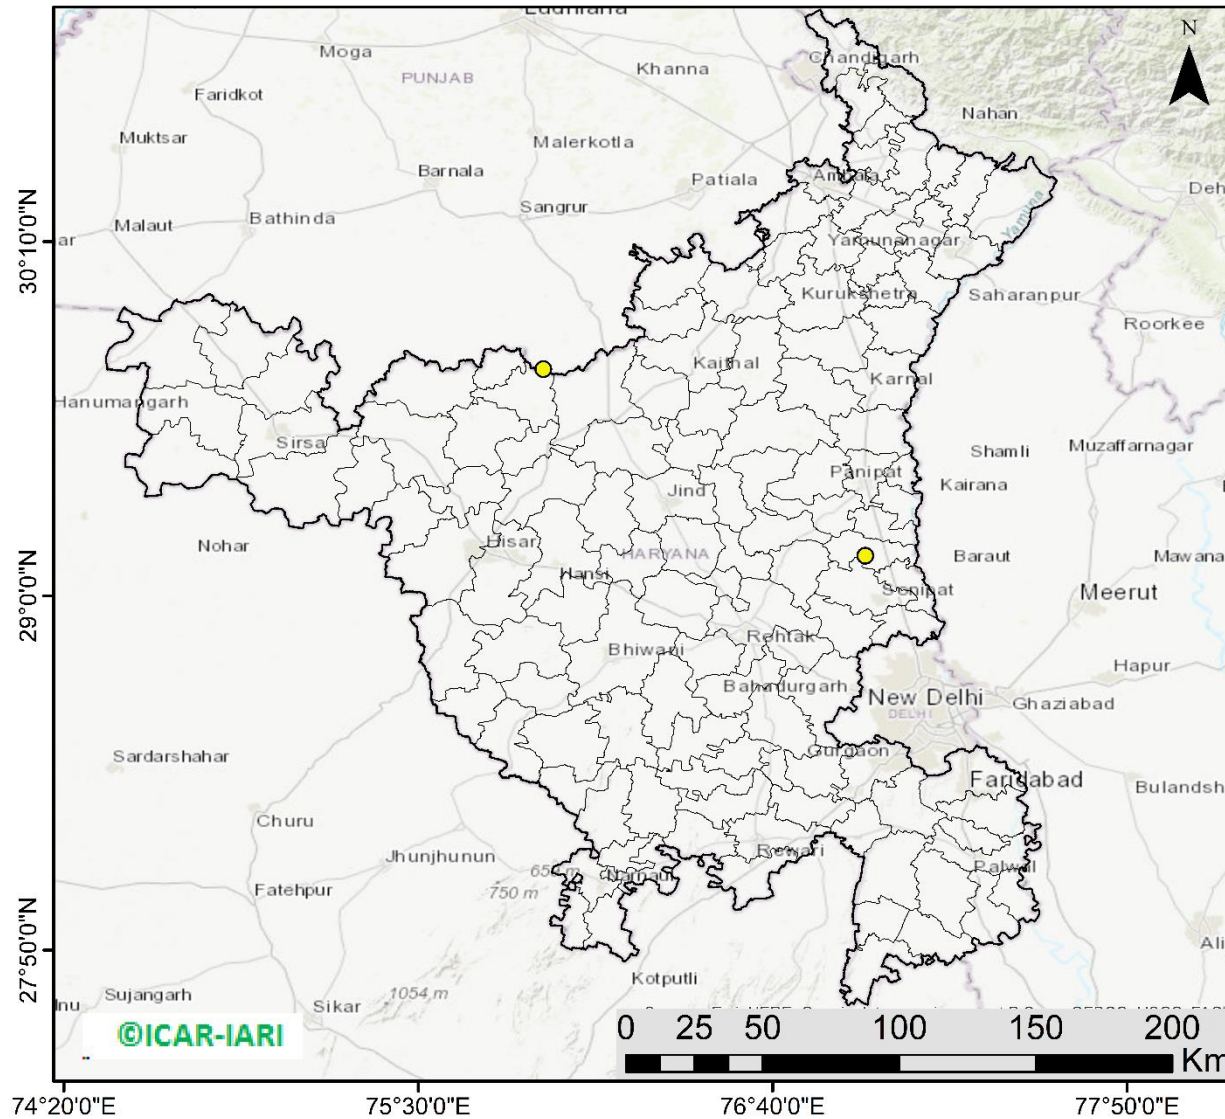

Haryana

RICE RESIDUE BURNING IN HARYANA

02 burning events detected in Haryana on (21st Sep 2023)

Fire Intensity (W/m²)

- 0 - 5
- 6 - 10
- 11 - 15
- 16 - 20
- >20