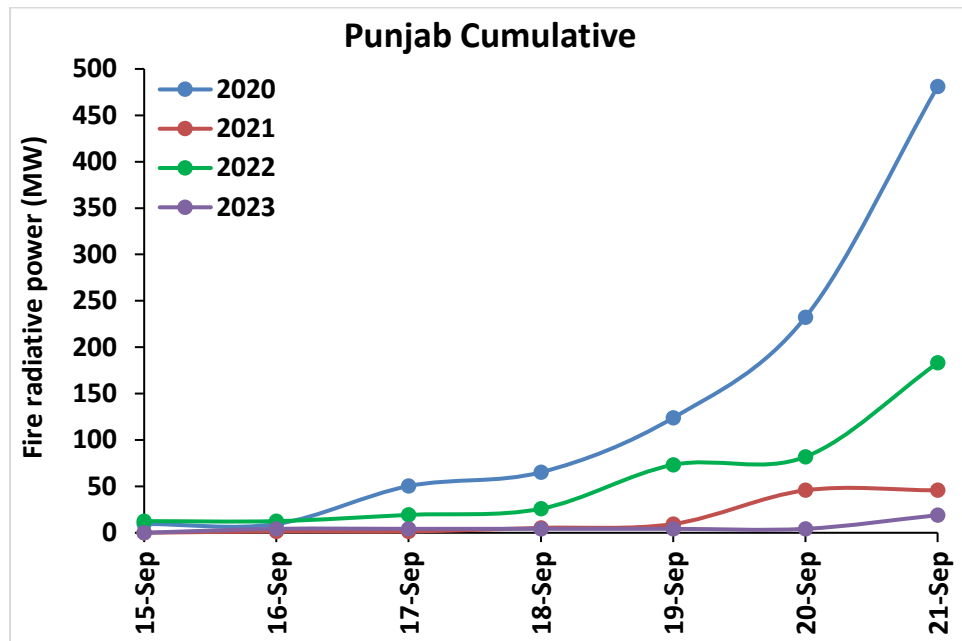

Comparison of residue burning fire power in current year (2023) with previous years (2020, 2021 and 2022) for the study States