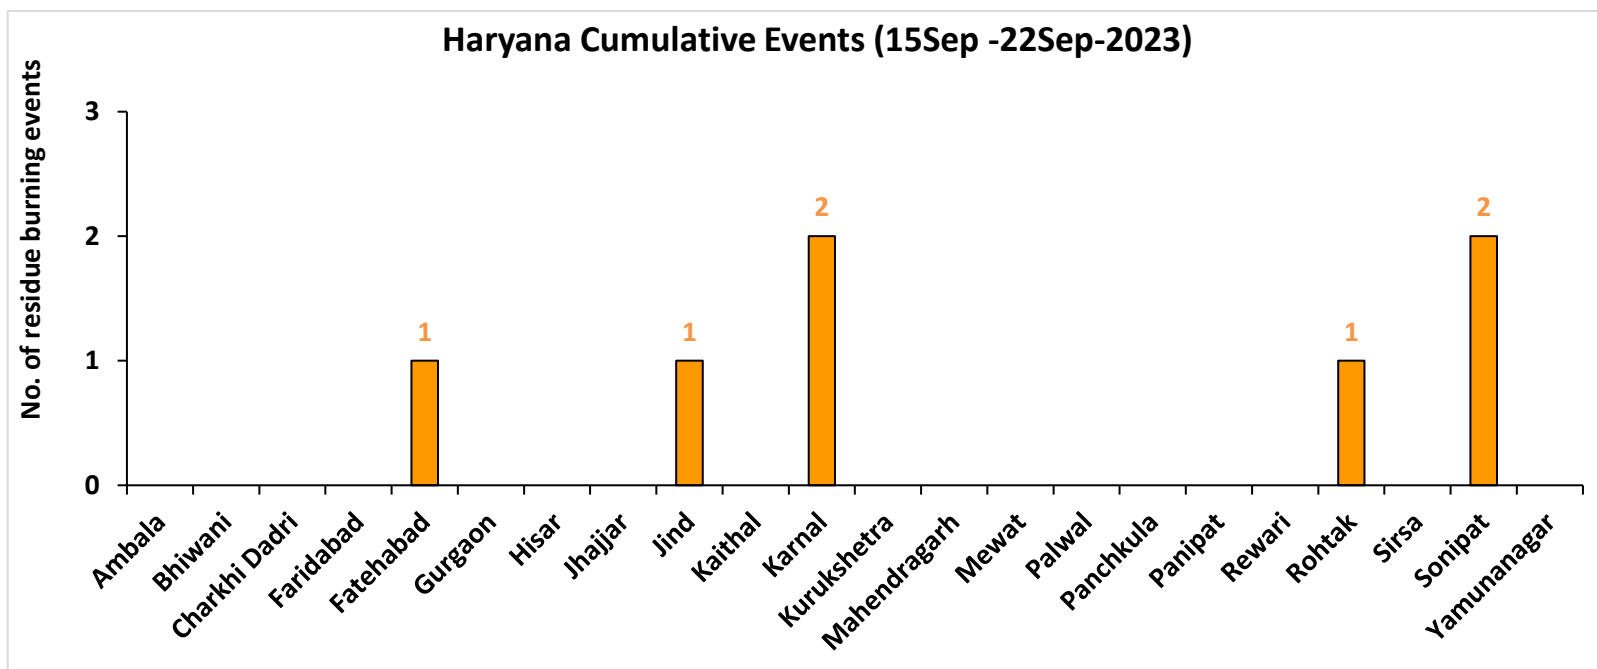

District-wise cumulative number of residues burning events in Haryana (15Sep-21Sep-2023)