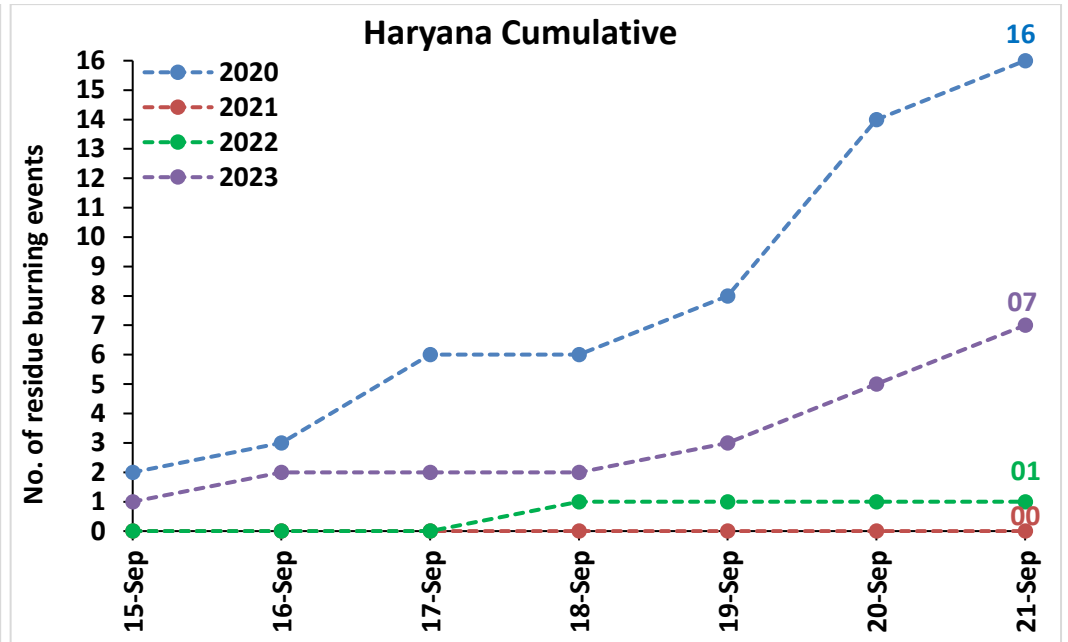

Division of Agricultural Physics, ICAR – Indian Agricultural Research Institute, New Delhi – 110012

<http://creams.iari.res.in>

Highlights for 21-Sep-2023

- The active fire events due to rice residue burning were monitored using satellite remote sensing, following the "Standard Protocol for Estimation of Crop Residue Burning Fire Events using Satellite Data".
- Satellites detected **04** residue burning events in the six study States on 21-Sep-2023.
- The state wise events detected on 21-Sep-2023 were **01** in Punjab, **02** in Haryana, **01** in UP, **00** in Delhi, **00** in Rajasthan and **00** in MP.
- Total **19** burning events were detected in the six states between 15-Sept-2023 and 21-Sep-2023, which are distributed as **07, 07, 03, 00, 00** and **02** in Punjab, Haryana, UP, Delhi, Rajasthan and MP, respectively.
- Detection of residue burning events was hampered by the presence of clouds over Rajasthan, Uttar Pradesh, and Madhya Pradesh states.

Temporal distribution of rice residue burning events for the study States in 2023

Uttar Pradesh

Rajasthan

Madhya Pradesh

Delhi

Comparison of residue burning events in current year (2023) with previous years (2020, 2021 and 2022) for the study States