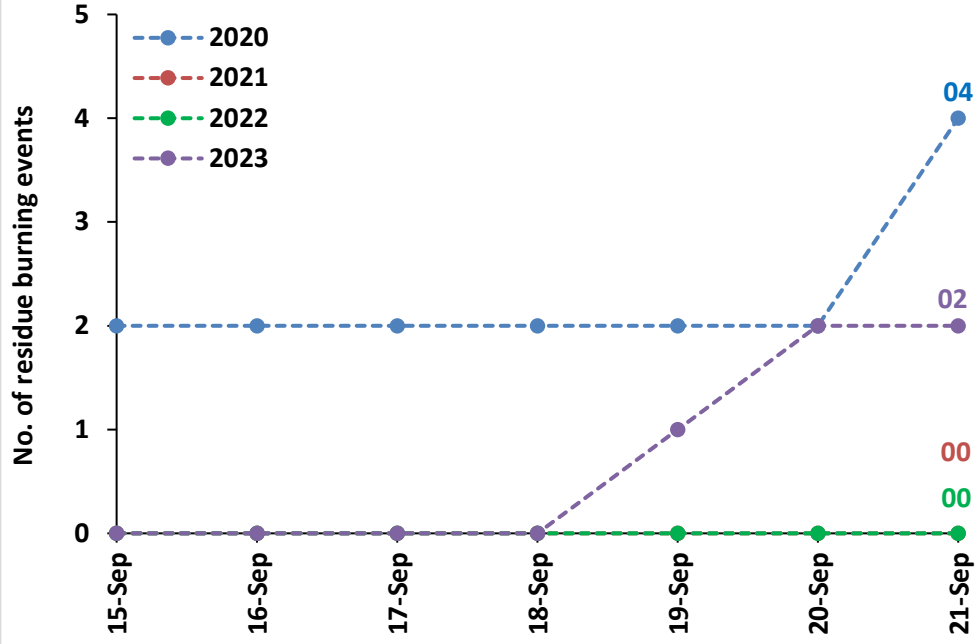

Madhya Pradesh Cumulative