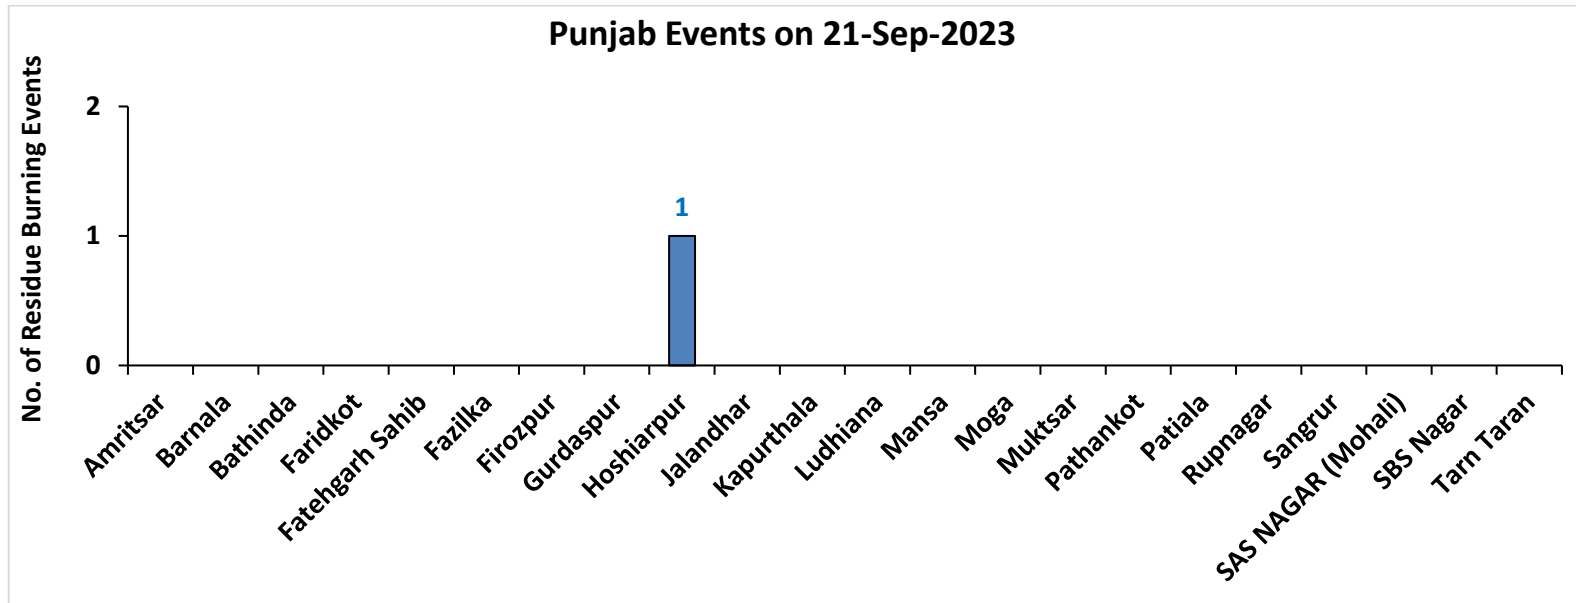

Division of Agricultural Physics, ICAR – Indian Agricultural Research Institute, New Delhi – 110012

<http://creams.iari.res.in>

Highlights for 21-Sep-2023

- The active fire events due to rice residue burning were monitored using satellite remote sensing, following the "Standard Protocol for Estimation of Crop Residue Burning Fire Events using Satellite Data".
- Satellites detected **04** residue burning events in the six study States on 21-Sep-2023.
- The state wise events detected on 21-Sep-2023 were **01** in Punjab, **02** in Haryana, **01** in UP, **00** in Delhi, **00** in Rajasthan and **00** in MP.
- Total **19** burning events were detected in the six states between 15-Sept-2023 and 21-Sep-2023, which are distributed as **07, 07, 03, 00, 00** and **02** in Punjab, Haryana, UP, Delhi, Rajasthan and MP, respectively.
- Detection of residue burning events was hampered by the presence of clouds over Rajasthan, Uttar Pradesh, and Madhya Pradesh states.

01 burning events detected in Punjab during (21st Sep 2023)

Fire Intensity (W/m²)

- 0 - 5
- 6 - 10
- 11 - 15
- 16 - 20
- >20

<http://geoportal.icar.gov.in:8080/geoexplorer/composer/>

District-wise cumulative number of residues burning events in Punjab (15Sep- 21Sep-2023)