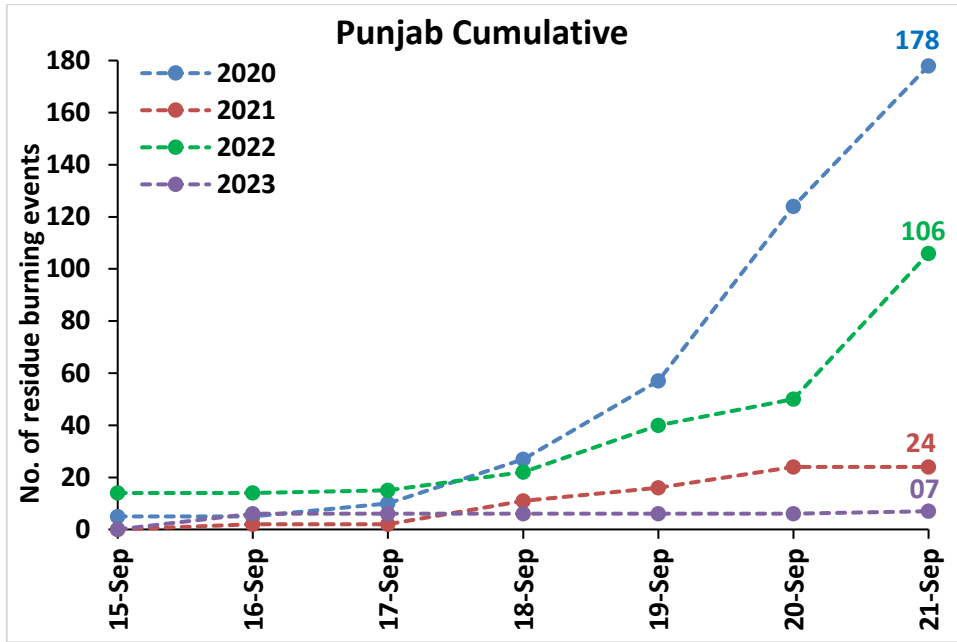

Division of Agricultural Physics, ICAR – Indian Agricultural Research Institute, New Delhi – 110012

<http://creams.iari.res.in>

Highlights for 21-Sep-2023

- The active fire events due to rice residue burning were monitored using satellite remote sensing, following the "Standard Protocol for Estimation of Crop Residue Burning Fire Events using Satellite Data".
- Satellites detected **04** residue burning events in the six study States on 21-Sep-2023.
- The state wise events detected on 21-Sep-2023 were **01** in Punjab, **02** in Haryana, **01** in UP, **00** in Delhi, **00** in Rajasthan and **00** in MP.
- Total **19** burning events were detected in the six states between 15-Sept-2023 and 21-Sep-2023, which are distributed as **07, 07, 03, 00, 00** and **02** in Punjab, Haryana, UP, Delhi, Rajasthan and MP, respectively.
- Detection of residue burning events was hampered by the presence of clouds over Rajasthan, Uttar Pradesh, and Madhya Pradesh states.

Temporal distribution of rice residue burning events for the study States in 2023

Uttar Pradesh

Rajasthan

Madhya Pradesh

Delhi

Comparison of residue burning events in current year (2023) with previous years (2020, 2021 and 2022) for the study States