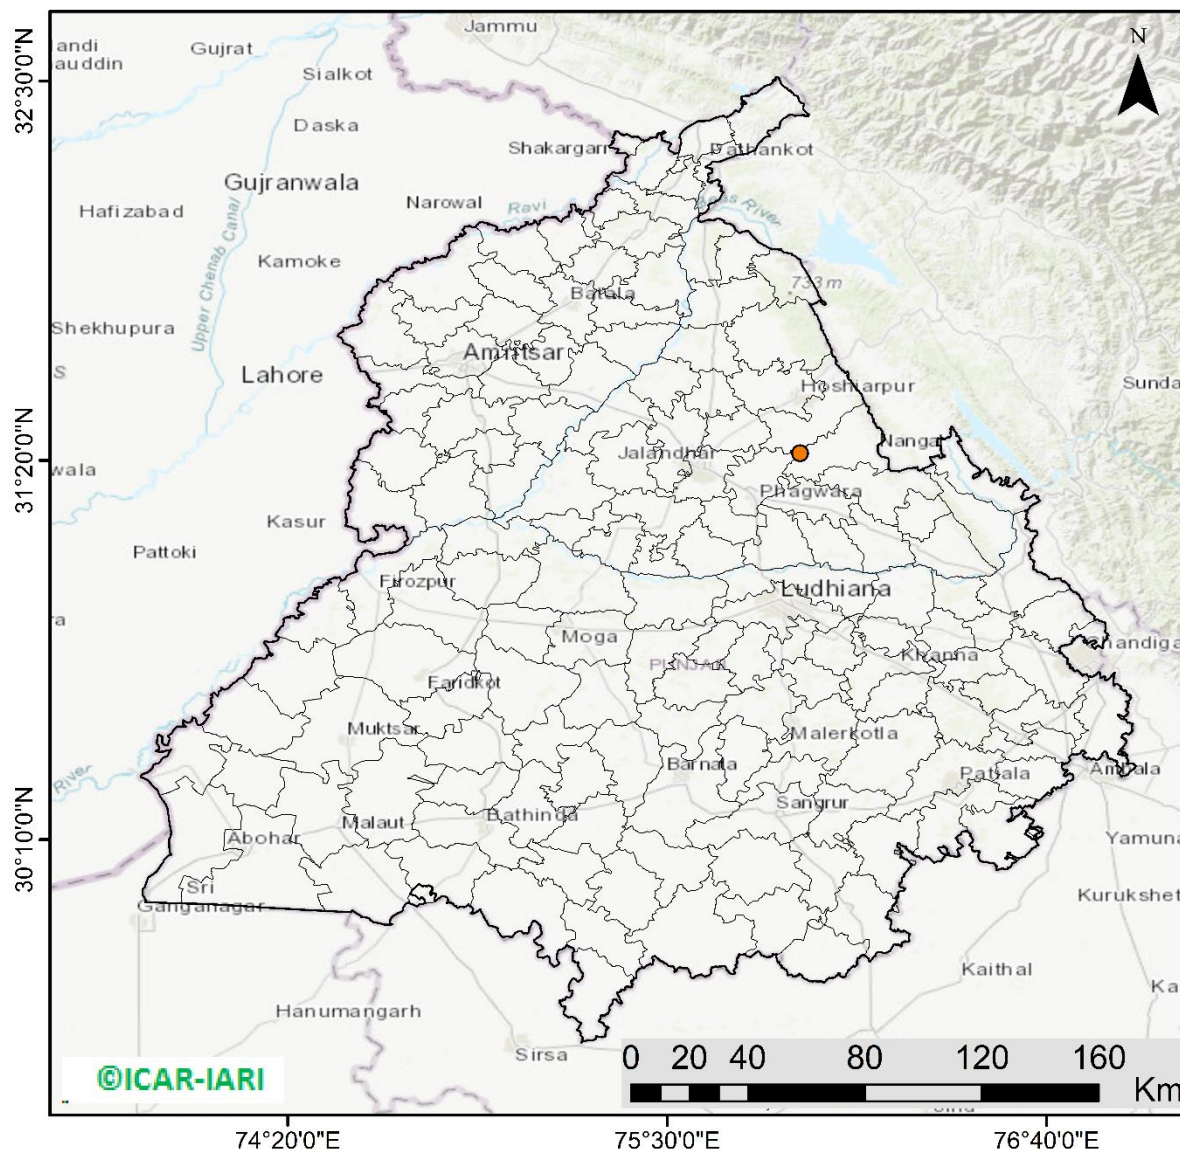

Punjab

RICE RESIDUE BURNING IN PUNJAB

01 burning events detected in Punjab during (21st Sep 2023)

Fire Intensity (W/m²)

- 0 - 5
- 6 - 10
- 11 - 15
- 16 - 20
- >20

<http://geoportal.icar.gov.in:8080/geoexplorer/composer/>