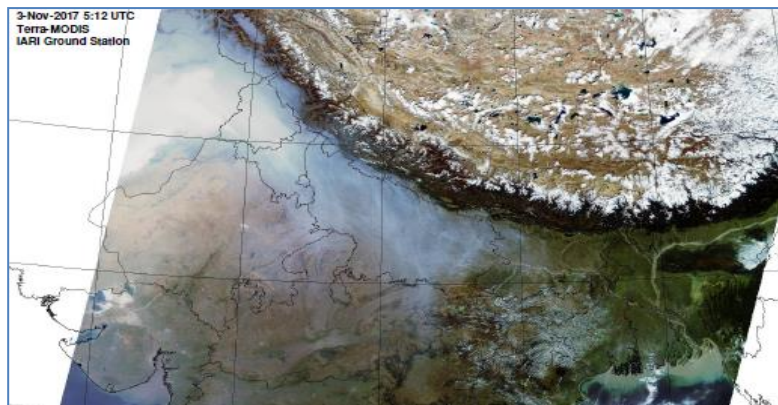

MONITORING PADDY RESIDUE BURNING IN INDIA USING SATELLITE REMOTE SENSING DURING 2023

**Bulletin
No. 07**

**Events Date:
21-Sep-2023**

**Issued on:
21-Sep-2023**

**Consortium for Research on Agroecosystem Monitoring and Modeling from Space (CREAMS)
Laboratory,**

Division of Agricultural Physics, ICAR – Indian Agricultural Research Institute, New Delhi – 110012

<http://creams.iari.res.in>