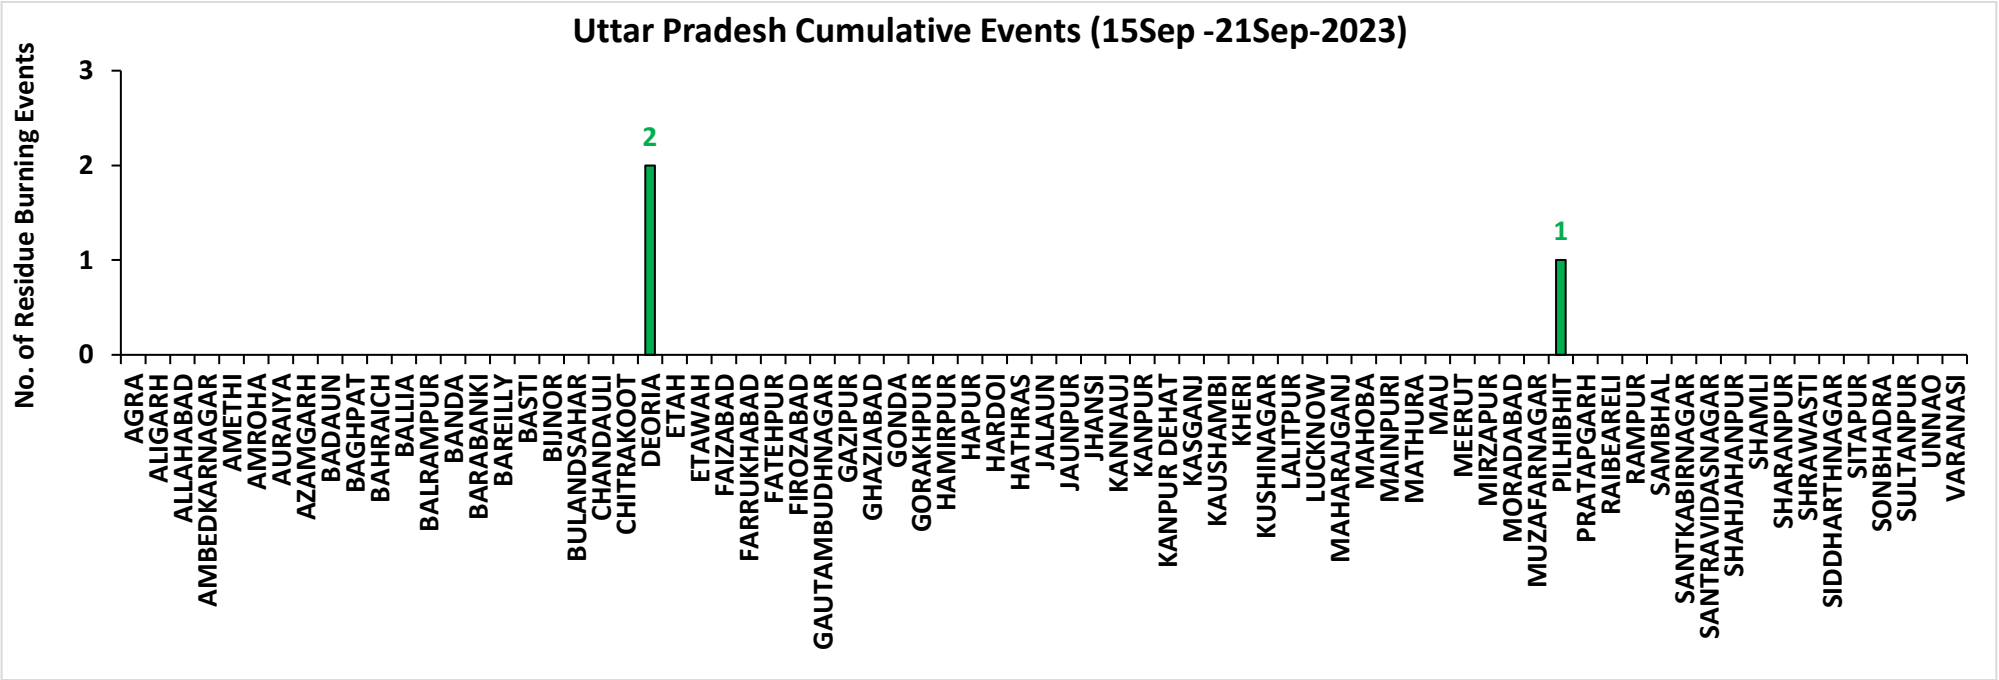

District-wise cumulative number of residues burning events in Uttar Pradesh (15Sep-21Sep-2023)

District-wise cumulative number of residues burning events detected in 2020, 2021, 2022 and 2023
(Period: 15 September-21 September)

(a) Punjab

District	15 Sep-21 Sep			
	2020	2021	2022	2023
Amritsar	163	19	90	6
Barnala	0	0	0	0
Bathinda	0	0	0	0
Faridkot	0	1	0	0
Fatehgarh Sahib	0	0	0	0
Fazilka	0	0	0	0
Firozpur	0	0	0	0
Gurdaspur	1	0	1	0
Hoshiarpur	0	0	0	1
Jalandhar	0	0	0	0
Kapurthala	2	0	0	0
Ludhiana	2	0	0	0
Mansa	1	0	0	0
Moga	0	0	0	0
Muktsar	1	0	0	0
Pathankot	0	0	0	0
Patiala	0	3	1	0
Rupnagar	0	0	0	0
Sangrur	0	0	0	0
SAS NAGAR (Mohali)	1	0	1	0
SBS Nagar	0	0	1	0
Tarn Taran	7	1	12	0
Total	178	24	106	7

(b) Haryana

District	15 Sep-21 Sep			
	2020	2021	2022	2023
AMBALA	3	0	0	0
BHIWANI	0	0	0	0
CHARKHI DADRI	0	0	0	0
FARIDABAD	0	0	0	0
FATEHABAD	1	0	0	1
GURGAON	0	0	0	0
HISAR	0	0	0	0
JHAJJAR	0	0	0	0
JIND	0	0	1	1
KAITHAL	0	0	0	0
KARNAL	9	0	0	2
KURUKSHETRA	2	0	0	0
MAHENDRAGARH	0	0	0	0
MEWAT	0	0	0	0
PALWAL	0	0	0	0
PANCHKULA	0	0	0	0
PANIPAT	1	0	0	0
REWARI	0	0	0	0
ROHTAK	0	0	0	1
SIRSA	1	0	0	0
SONIPAT	0	0	0	2
YAMUNANAGAR	0	0	0	0
Total	17	0	1	7