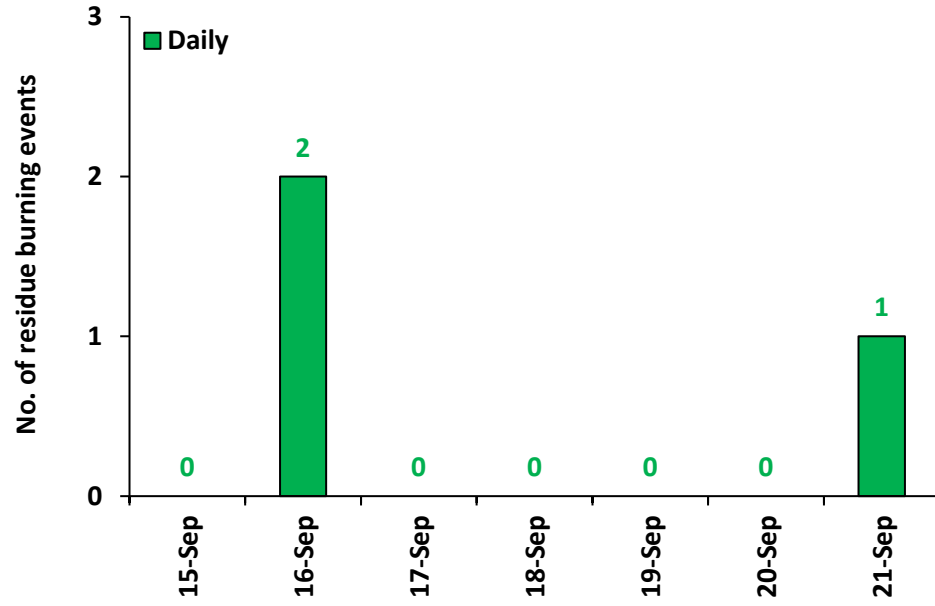

Uttar Pradesh