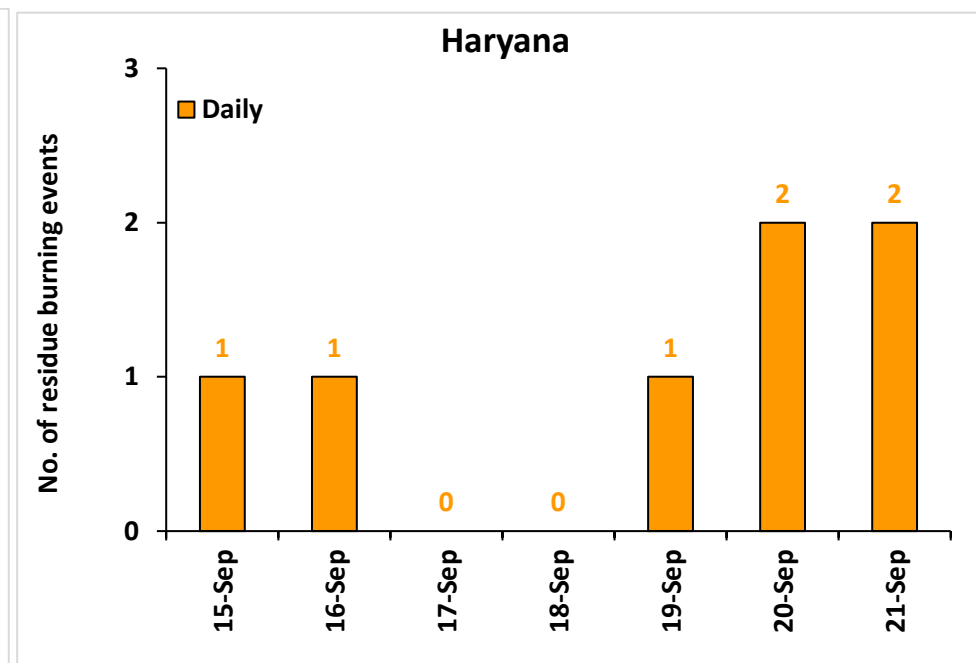

Highlights for 21-Sep-2023

- The active fire events due to rice residue burning were monitored using satellite remote sensing, following the "Standard Protocol for Estimation of Crop Residue Burning Fire Events using Satellite Data".
- Satellites detected **04** residue burning events in the six study States on 21-Sep-2023.
- The state wise events detected on 21-Sep-2023 were **01** in Punjab, **02** in Haryana, **01** in UP, **00** in Delhi, **00** in Rajasthan and **00** in MP.
- Total **19** burning events were detected in the six states between 15-Sept-2023 and 21-Sep-2023, which are distributed as **07, 07, 03, 00, 00** and **02** in Punjab, Haryana, UP, Delhi, Rajasthan and MP, respectively.
- Detection of residue burning events was hampered by the presence of clouds over Rajasthan, Uttar Pradesh, and Madhya Pradesh states.

Temporal distribution of rice residue burning events for the study States in 2023