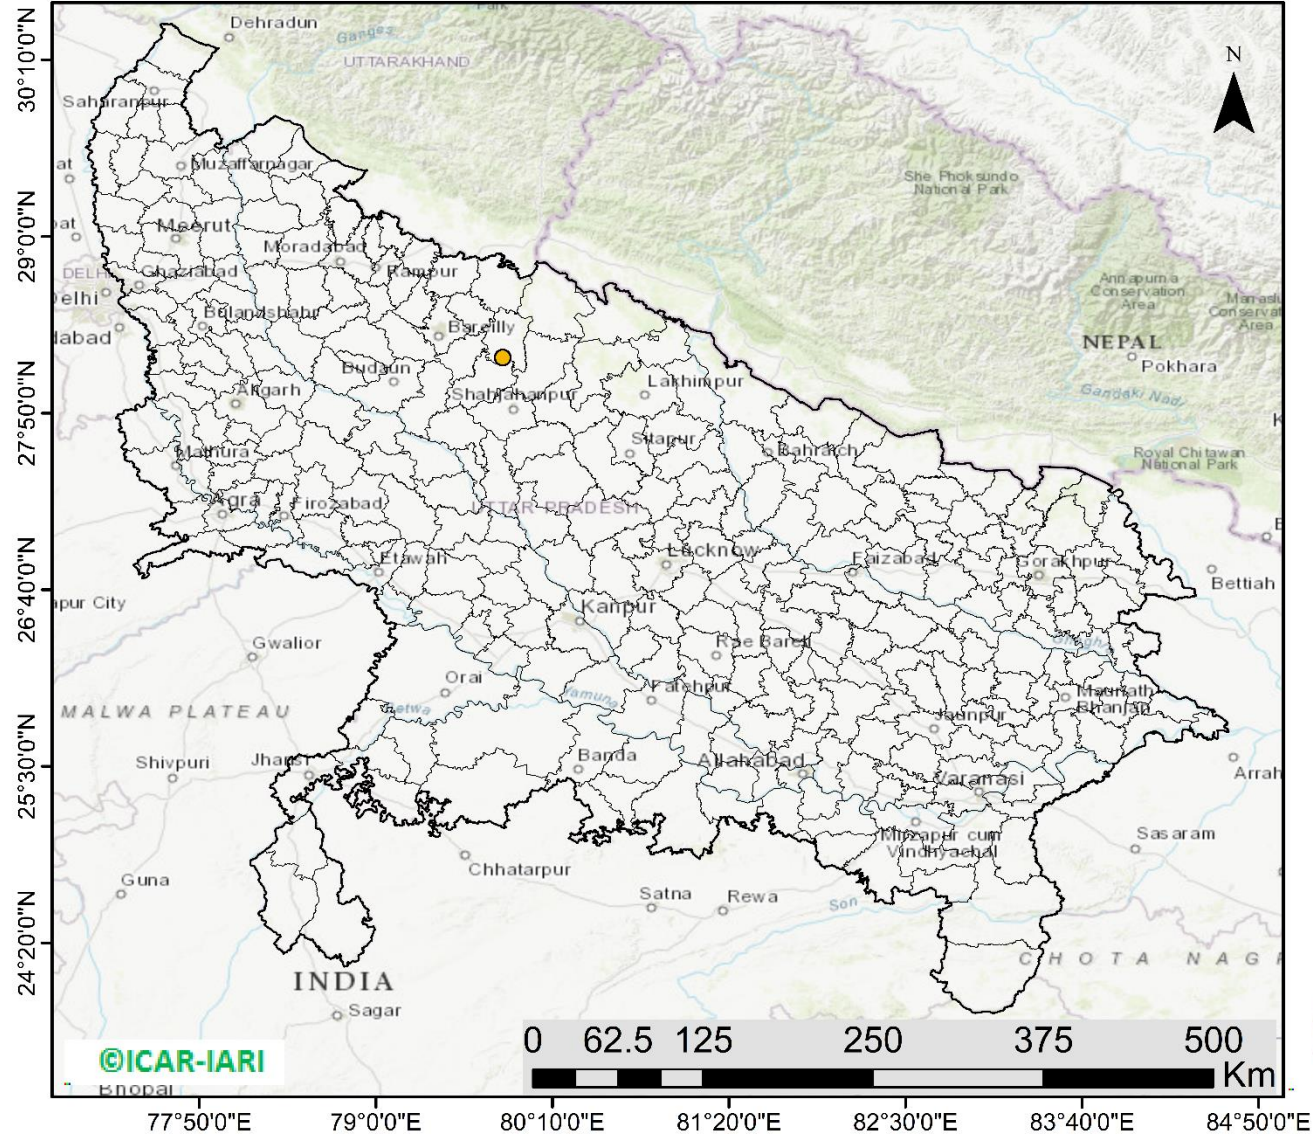

Uttar Pradesh

RICE RESIDUE BURNING IN UTTAR PRADESH

01 burning events detected in Uttar Pradesh on (21st Sep 2023)

Fire Intensity (W/m2)

- 0 - 5
- 6 - 10
- 11 - 15
- 16 - 20
- >20