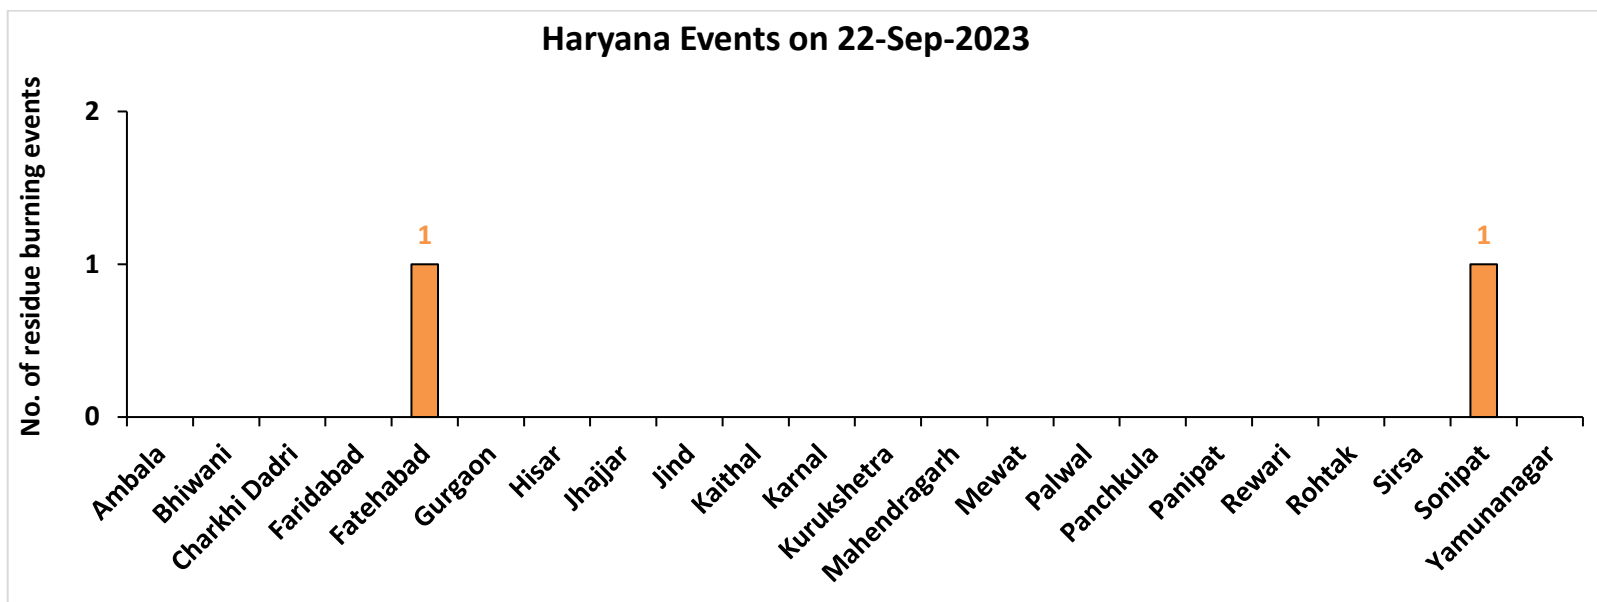

District-wise cumulative number of residues burning events in Haryana (15Sep-21Sep-2023)