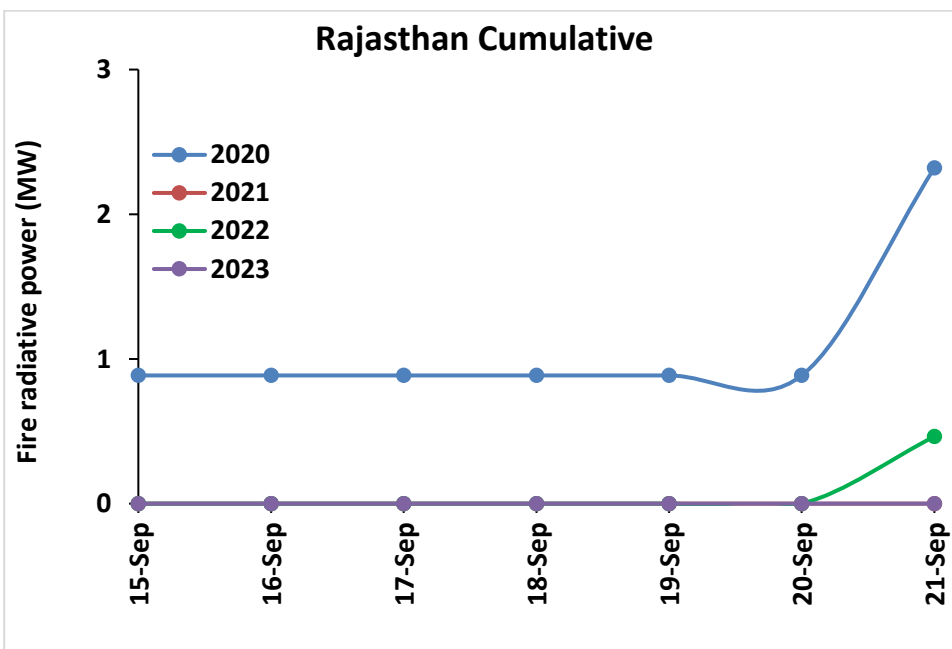

Comparison of residue burning fire power in current year (2023) with previous years (2020, 2021 and 2022) for the study States