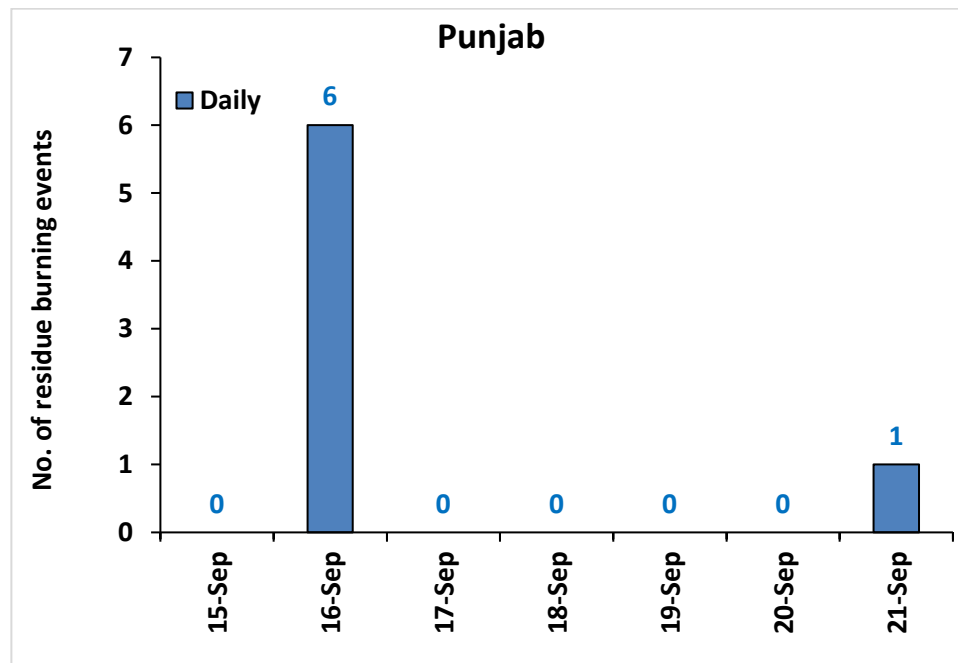

Highlights for 21-Sep-2023

- The active fire events due to rice residue burning were monitored using satellite remote sensing, following the "Standard Protocol for Estimation of Crop Residue Burning Fire Events using Satellite Data".
- Satellites detected **04** residue burning events in the six study States on 21-Sep-2023.
- The state wise events detected on 21-Sep-2023 were **01** in Punjab, **02** in Haryana, **01** in UP, **00** in Delhi, **00** in Rajasthan and **00** in MP.
- Total **19** burning events were detected in the six states between 15-Sept-2023 and 21-Sep-2023, which are distributed as **07, 07, 03, 00, 00** and **02** in Punjab, Haryana, UP, Delhi, Rajasthan and MP, respectively.
- Detection of residue burning events was hampered by the presence of clouds over Rajasthan, Uttar Pradesh, and Madhya Pradesh states.

Temporal distribution of rice residue burning events for the study States in 2023