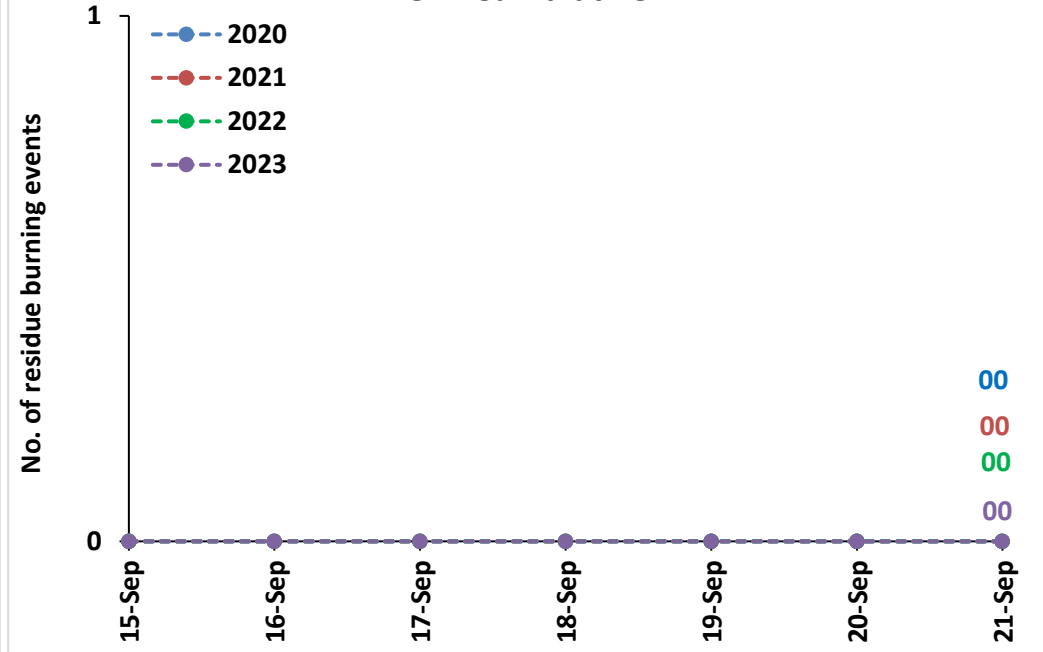

Delhi Cumulative