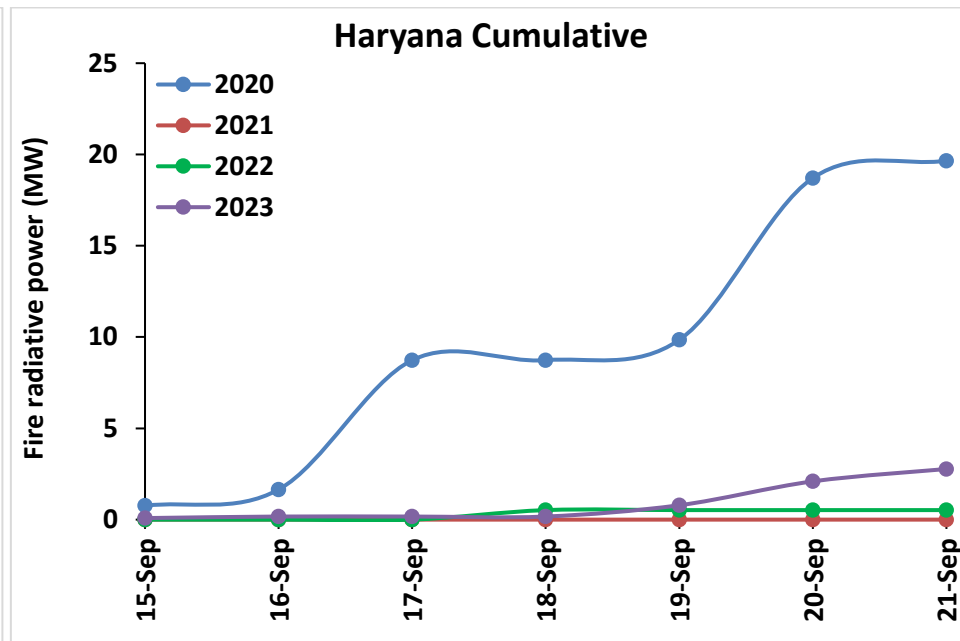

Comparison of residue burning fire power in current year (2023) with previous years (2020, 2021 and 2022) for the study States