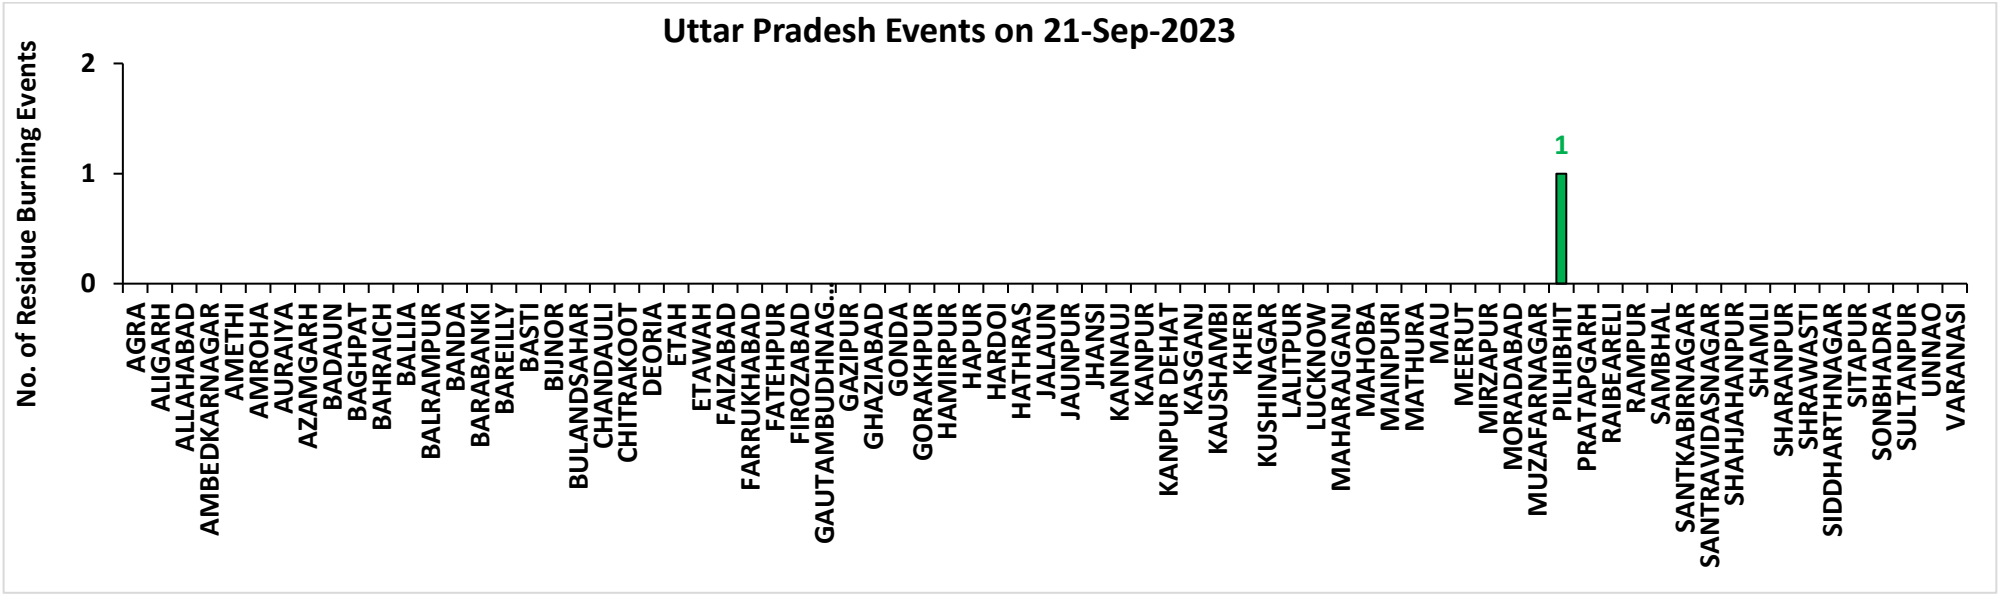

District-wise cumulative number of residues burning events in Uttar Pradesh (15Sep-21Sep-2023)

District-wise cumulative number of residues burning events detected in 2020, 2021, 2022 and 2023
(Period: 15 September-21 September)

(a) Punjab

District	15 Sep-21 Sep			
	2020	2021	2022	2023
Amritsar	163	19	90	6
Barnala	0	0	0	0
Bathinda	0	0	0	0
Faridkot	0	1	0	0
Fatehgarh Sahib	0	0	0	0
Fazilka	0	0	0	0
Firozpur	0	0	0	0
Gurdaspur	1	0	1	0
Hoshiarpur	0	0	0	1
Jalandhar	0	0	0	0
Kapurthala	2	0	0	0
Ludhiana	2	0	0	0
Mansa	1	0	0	0
Moga	0	0	0	0
Muktsar	1	0	0	0
Pathankot	0	0	0	0
Patiala	0	3	1	0
Rupnagar	0	0	0	0
Sangrur	0	0	0	0
SAS NAGAR (Mohali)	1	0	1	0
SBS Nagar	0	0	1	0
Tarn Taran	7	1	12	0
Total	178	24	106	7

(b) Haryana

District	15 Sep-21 Sep			
	2020	2021	2022	2023
AMBALA	3	0	0	0
BHIWANI	0	0	0	0
CHARKHI DADRI	0	0	0	0
FARIDABAD	0	0	0	0
FATEHABAD	1	0	0	1
GURGAON	0	0	0	0
HISAR	0	0	0	0
JHAJJAR	0	0	0	0
JIND	0	0	1	1
KAITHAL	0	0	0	0
KARNAL	9	0	0	2
KURUKSHETRA	2	0	0	0
MAHENDRAGARH	0	0	0	0
MEWAT	0	0	0	0
PALWAL	0	0	0	0
PANCHKULA	0	0	0	0
PANIPAT	1	0	0	0
REWARI	0	0	0	0
ROHTAK	0	0	0	1
SIRSA	1	0	0	0
SONIPAT	0	0	0	2
YAMUNANAGAR	0	0	0	0
Total	17	0	1	7