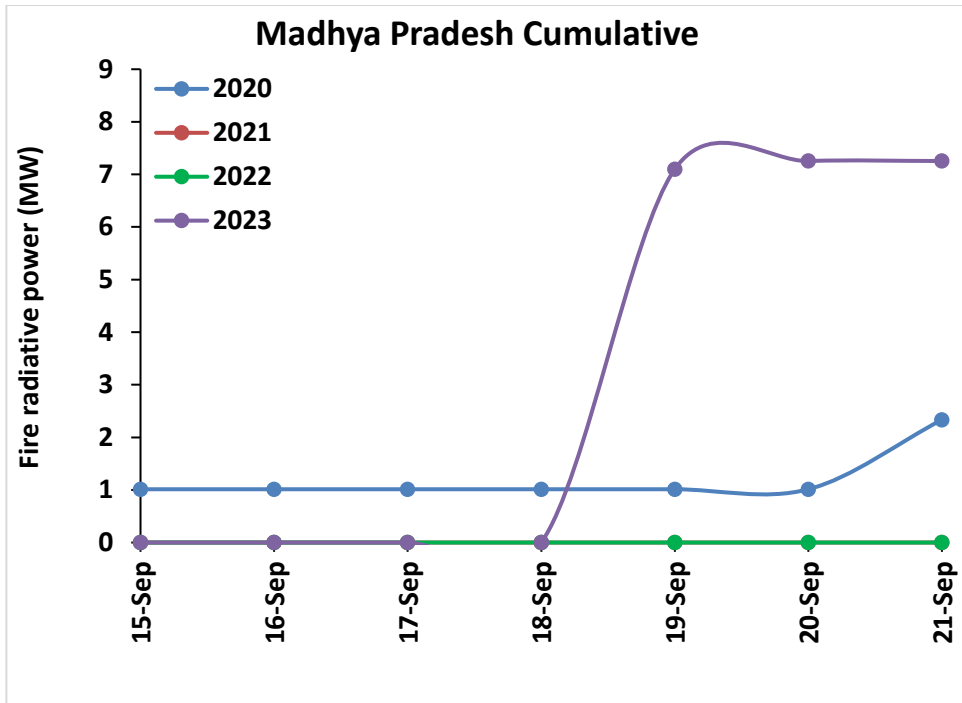

Division of Agricultural Physics, ICAR – Indian Agricultural Research Institute, New Delhi – 110012

<http://creams.iari.res.in>

Highlights for 21-Sep-2023

- The active fire events due to rice residue burning were monitored using satellite remote sensing, following the "Standard Protocol for Estimation of Crop Residue Burning Fire Events using Satellite Data".
- Satellites detected **04** residue burning events in the six study States on 21-Sep-2023.
- The state wise events detected on 21-Sep-2023 were **01** in Punjab, **02** in Haryana, **01** in UP, **00** in Delhi, **00** in Rajasthan and **00** in MP.
- Total **19** burning events were detected in the six states between 15-Sept-2023 and 21-Sep-2023, which are distributed as **07, 07, 03, 00, 00** and **02** in Punjab, Haryana, UP, Delhi, Rajasthan and MP, respectively.
- Detection of residue burning events was hampered by the presence of clouds over Rajasthan, Uttar Pradesh, and Madhya Pradesh states.

Temporal distribution of rice residue burning events for the study States in 2023

Uttar Pradesh

Rajasthan

Madhya Pradesh

Delhi

Comparison of residue burning events in current year (2023) with previous years (2020, 2021 and 2022) for the study States

Madhya Pradesh Cumulative

Delhi Cumulative

Comparison of residue burning fire power in current year (2023) with previous years (2020, 2021 and 2022) for the study States

Punjab

RICE RESIDUE BURNING IN PUNJAB

01 burning events detected in Punjab during (21st Sep 2023)

Fire Intensity (W/m²)

- 0 - 5
- 6 - 10
- 11 - 15
- 16 - 20
- >20

<http://geoportal.icar.gov.in:8080/geoexplorer/composer/>

District-wise cumulative number of residues burning events in Punjab (15Sep- 21Sep-2023)