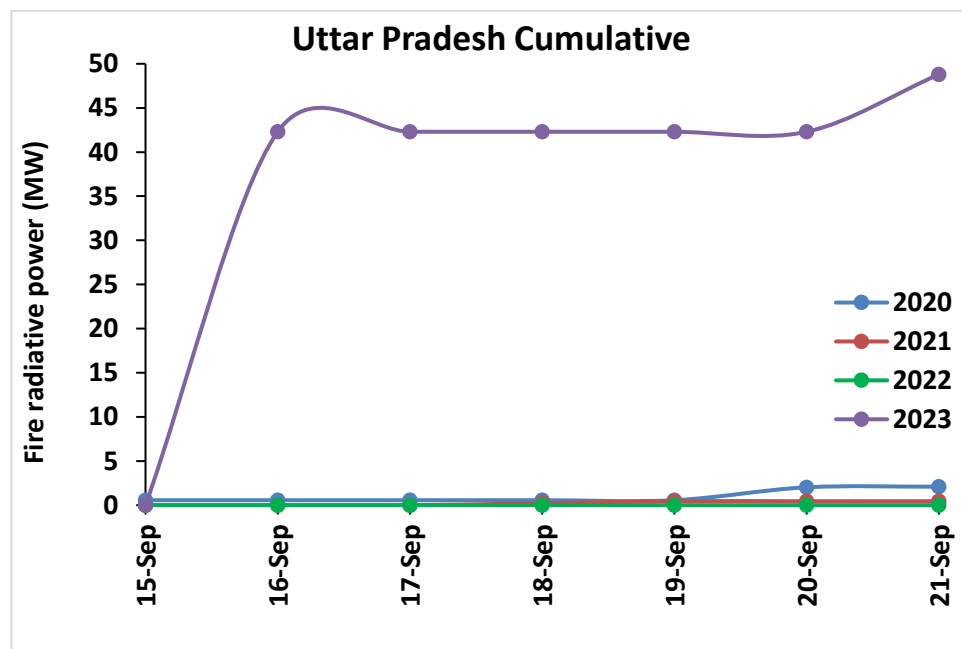

Comparison of residue burning fire power in current year (2023) with previous years (2020, 2021 and 2022) for the study States