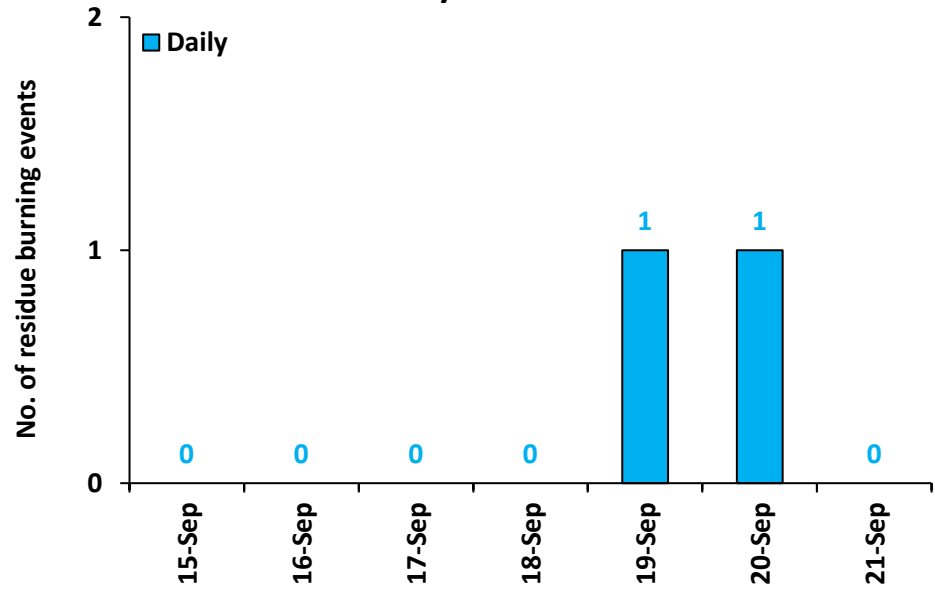

Division of Agricultural Physics, ICAR – Indian Agricultural Research Institute, New Delhi – 110012

<http://creams.iari.res.in>

Highlights for 21-Sep-2023

- The active fire events due to rice residue burning were monitored using satellite remote sensing, following the "Standard Protocol for Estimation of Crop Residue Burning Fire Events using Satellite Data".
- Satellites detected **04** residue burning events in the six study States on 21-Sep-2023.
- The state wise events detected on 21-Sep-2023 were **01** in Punjab, **02** in Haryana, **01** in UP, **00** in Delhi, **00** in Rajasthan and **00** in MP.
- Total **19** burning events were detected in the six states between 15-Sept-2023 and 21-Sep-2023, which are distributed as **07, 07, 03, 00, 00** and **02** in Punjab, Haryana, UP, Delhi, Rajasthan and MP, respectively.
- Detection of residue burning events was hampered by the presence of clouds over Rajasthan, Uttar Pradesh, and Madhya Pradesh states.

Temporal distribution of rice residue burning events for the study States in 2023

Uttar Pradesh

Rajasthan

Madhya Pradesh

Delhi

Comparison of residue burning events in current year (2023) with previous years (2020, 2021 and 2022) for the study States