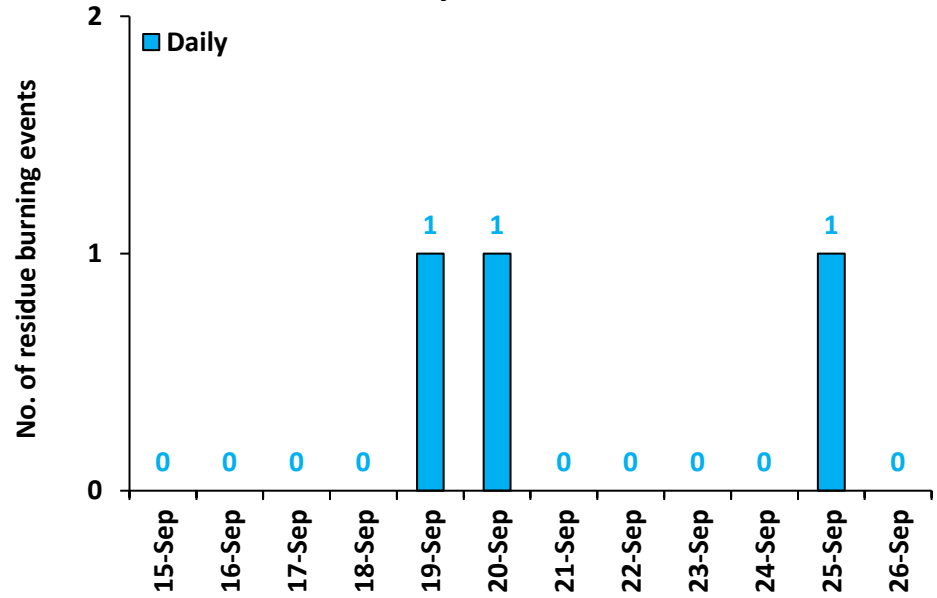

<http://creams.iari.res.in>

Highlights for 26-Sep-2023

- The active fire events due to rice residue burning were monitored using satellite remote sensing, following the "Standard Protocol for Estimation of Crop Residue Burning Fire Events using Satellite Data".
- Satellites detected **06** residue burning events in the six study States on 26-Sep-2023.
- The state wise events detected on 26-Sep-2023 were **03** in Punjab, **02** in Haryana, **01** in UP, **01** in Delhi, **00** in Rajasthan and **00** in MP.
- Total **35** burning events were detected in the six states between 15-Sept-2023 and 26-Sep-2023, which are distributed as **11, 15, 05, 01, 00** and **03** in Punjab, Haryana, UP, Delhi, Rajasthan and MP, respectively.
- Detection of residue burning events was hampered by the presence of clouds over Haryana, Uttar Pradesh, Rajasthan and Madhya Pradesh states.

Temporal distribution of rice residue burning events for the study States in 2023

Uttar Pradesh

Rajasthan

Madhya Pradesh

Delhi

Comparison of residue burning events in current year (2023) with previous years (2020, 2021 and 2022) for the study State