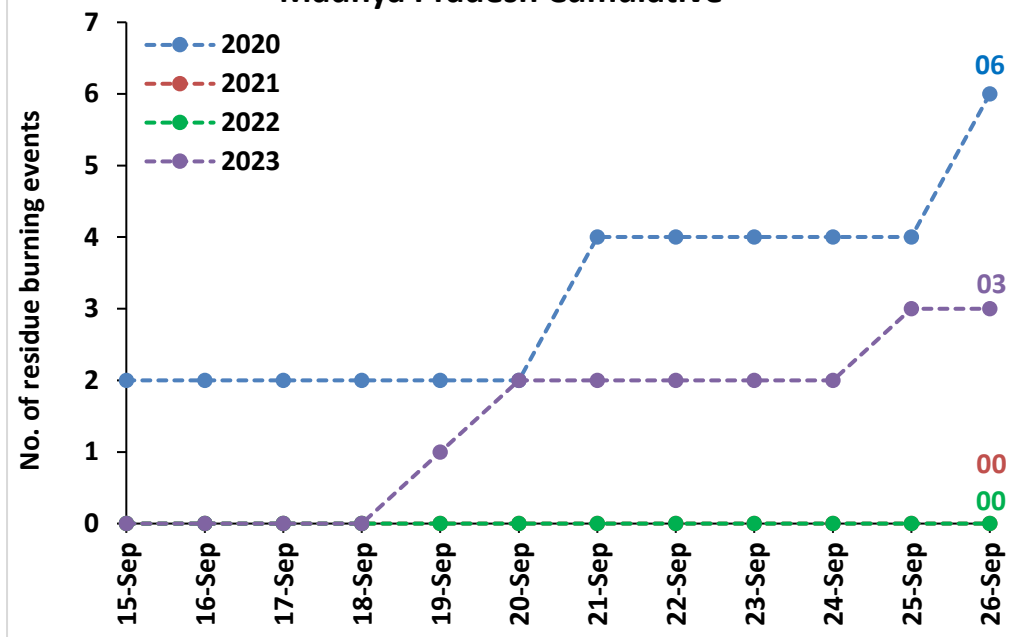

Madhya Pradesh Cumulative