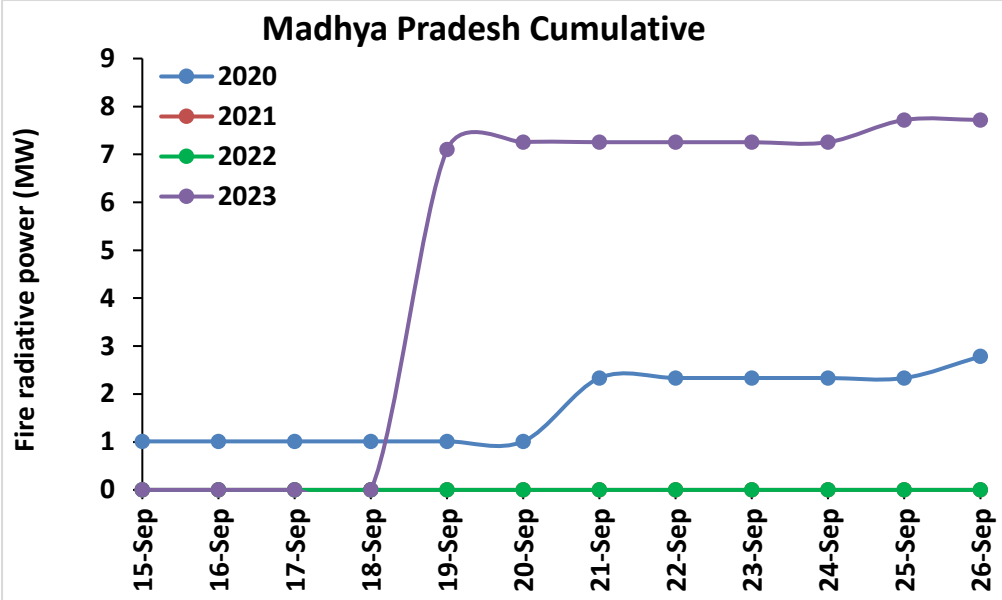

Madhya Pradesh Cumulative

Delhi Cumulative

Comparison of residue burning fire power in current year (2023) with previous years (2020, 2021 and 2022) for the study States

Punjab

RICE RESIDUE BURNING IN PUNJAB