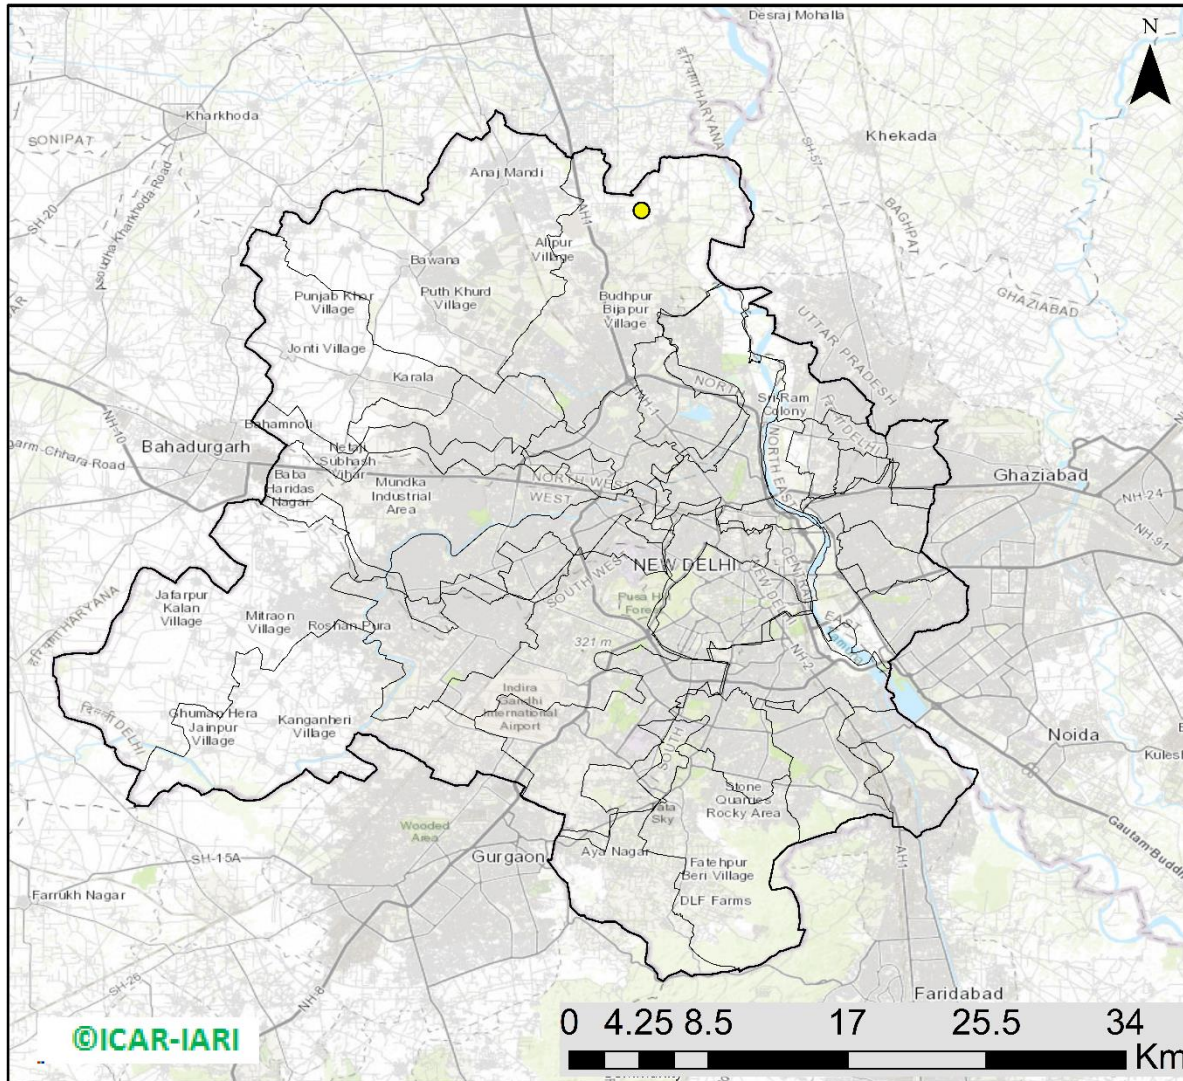

Delhi

RICE RESIDUE BURNING IN DELHI

01 burning events detected in Delhi on (26th Sep 2023)

Fire Intensity (W/m²)

- 0 - 5
- 6 - 10
- 11 - 15
- 16 - 20
- >20