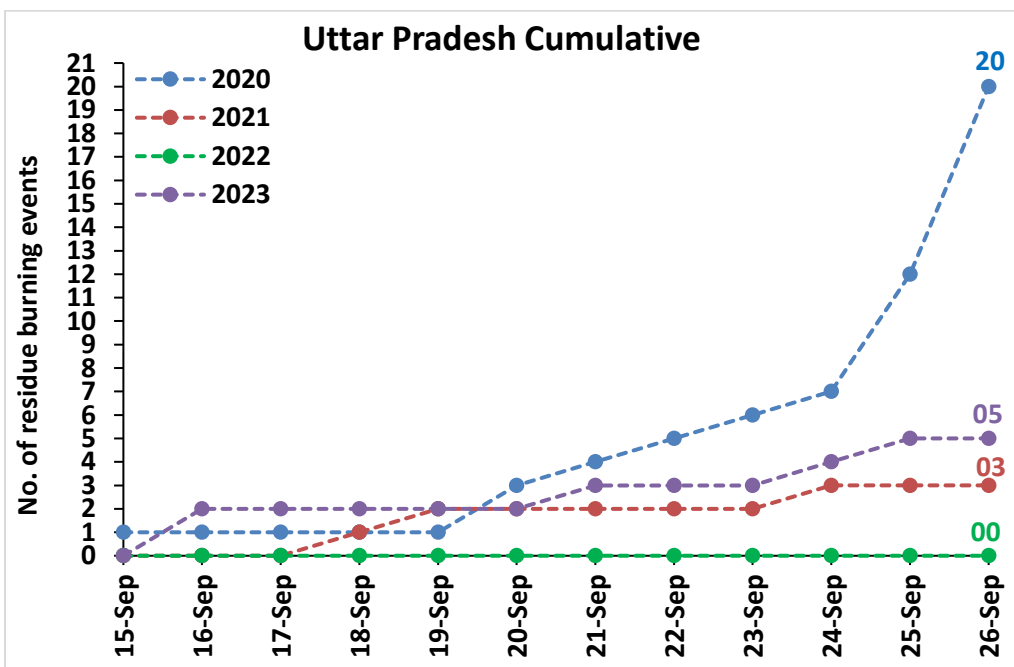

<http://creams.iari.res.in>

Highlights for 26-Sep-2023

- The active fire events due to rice residue burning were monitored using satellite remote sensing, following the "Standard Protocol for Estimation of Crop Residue Burning Fire Events using Satellite Data".
- Satellites detected **06** residue burning events in the six study States on 26-Sep-2023.
- The state wise events detected on 26-Sep-2023 were **03** in Punjab, **02** in Haryana, **01** in UP, **01** in Delhi, **00** in Rajasthan and **00** in MP.
- Total **35** burning events were detected in the six states between 15-Sept-2023 and 26-Sep-2023, which are distributed as **11, 15, 05, 01, 00** and **03** in Punjab, Haryana, UP, Delhi, Rajasthan and MP, respectively.
- Detection of residue burning events was hampered by the presence of clouds over Haryana, Uttar Pradesh, Rajasthan and Madhya Pradesh states.

Temporal distribution of rice residue burning events for the study States in 2023

Uttar Pradesh

Rajasthan

Madhya Pradesh

Delhi

Comparison of residue burning events in current year (2023) with previous years (2020, 2021 and 2022) for the study State