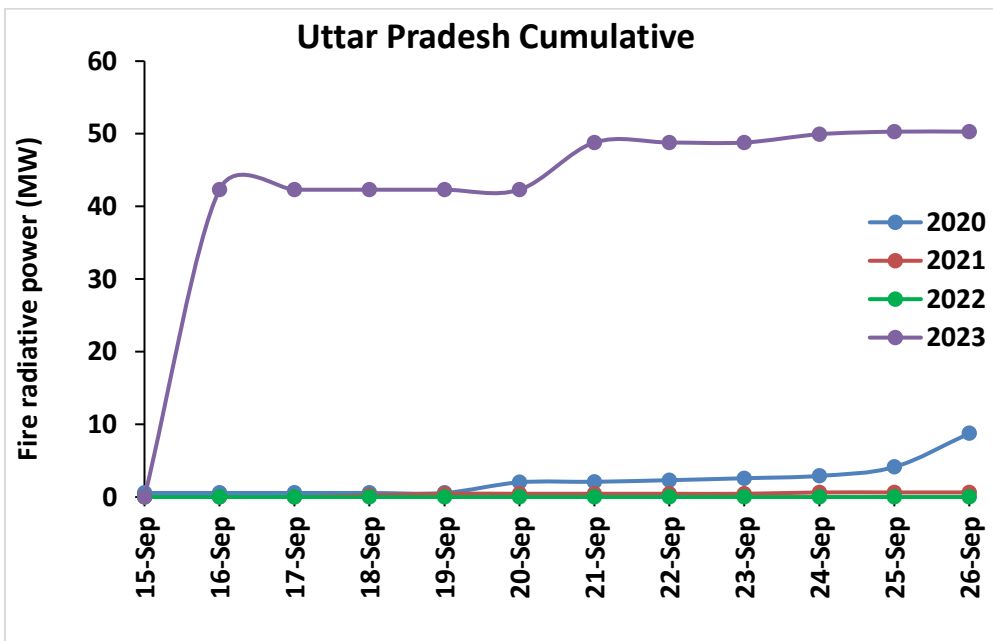

Comparison of residue burning fire power in current year (2023) with previous years (2020, 2021 and 2022) for the study States