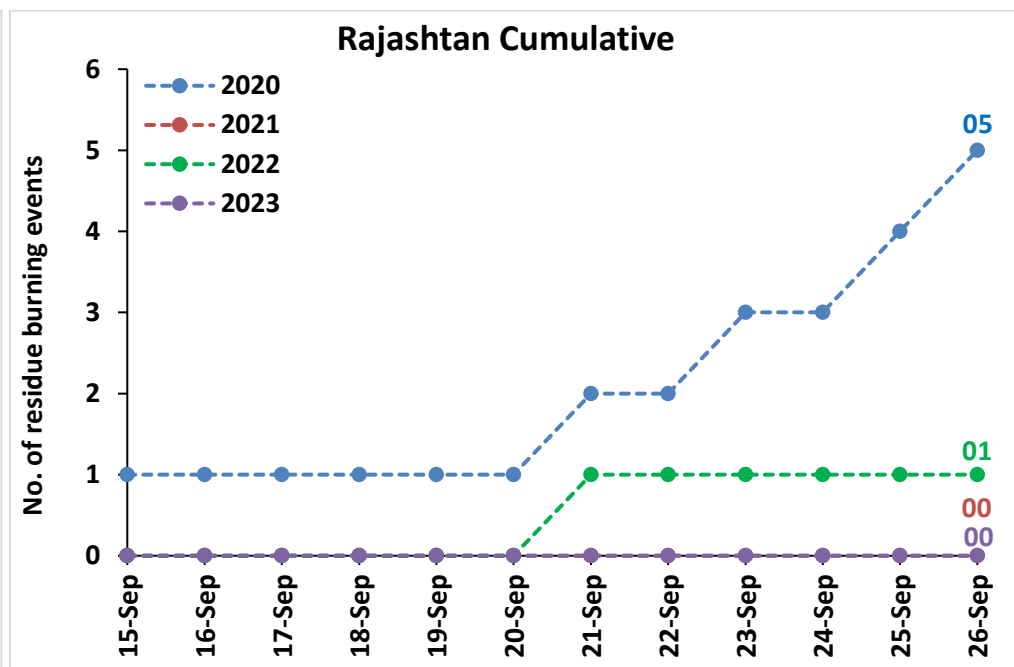

<http://creams.iari.res.in>

Highlights for 26-Sep-2023

- The active fire events due to rice residue burning were monitored using satellite remote sensing, following the "Standard Protocol for Estimation of Crop Residue Burning Fire Events using Satellite Data".
- Satellites detected **06** residue burning events in the six study States on 26-Sep-2023.
- The state wise events detected on 26-Sep-2023 were **03** in Punjab, **02** in Haryana, **01** in UP, **01** in Delhi, **00** in Rajasthan and **00** in MP.
- Total **35** burning events were detected in the six states between 15-Sept-2023 and 26-Sep-2023, which are distributed as **11, 15, 05, 01, 00** and **03** in Punjab, Haryana, UP, Delhi, Rajasthan and MP, respectively.
- Detection of residue burning events was hampered by the presence of clouds over Haryana, Uttar Pradesh, Rajasthan and Madhya Pradesh states.

Temporal distribution of rice residue burning events for the study States in 2023

Uttar Pradesh

Rajasthan

Madhya Pradesh

Delhi

Comparison of residue burning events in current year (2023) with previous years (2020, 2021 and 2022) for the study State