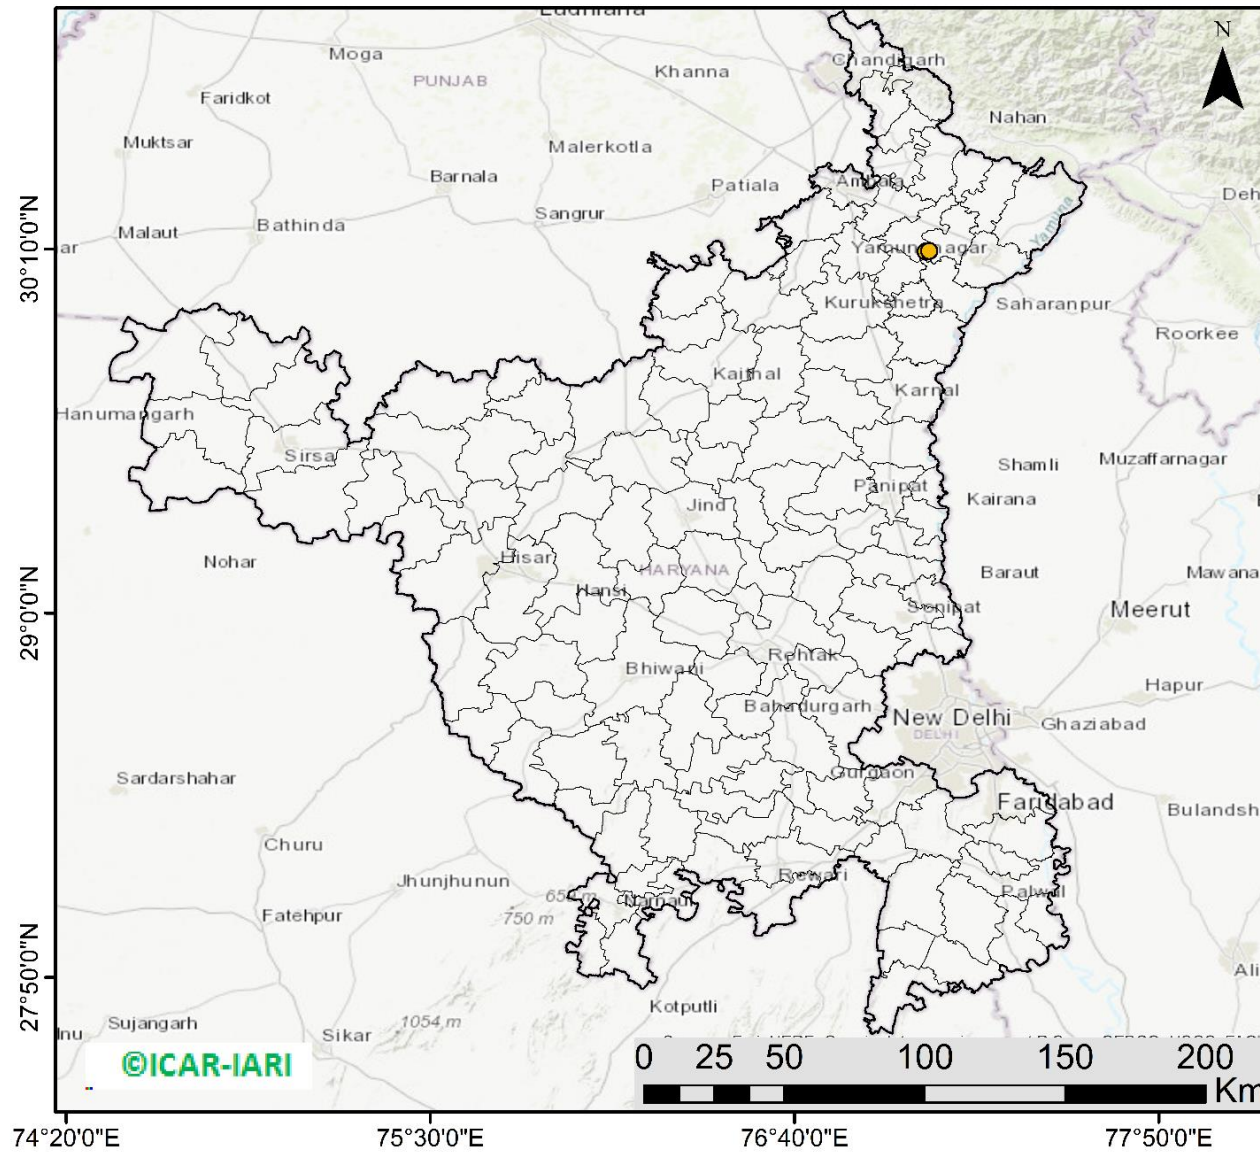

Haryana

RICE RESIDUE BURNING IN HARYANA

02 burning events detected in Haryana on (26th Sep 2023)

Fire Intensity (W/m²)

- 0 - 5
- 6 - 10
- 11 - 15
- 16 - 20
- >20