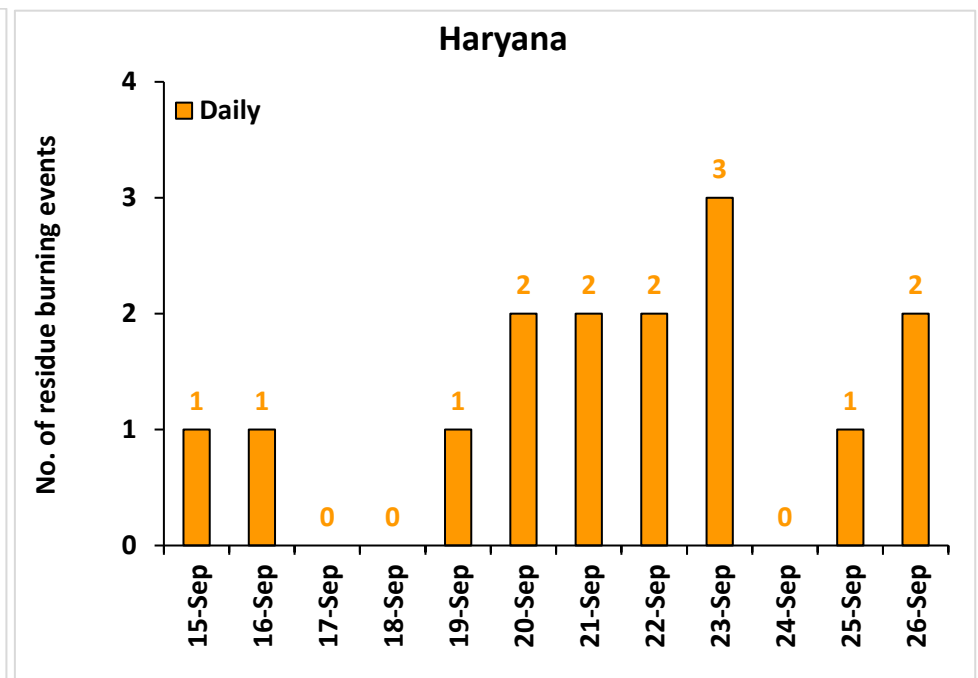

Highlights for 26-Sep-2023

- The active fire events due to rice residue burning were monitored using satellite remote sensing, following the "Standard Protocol for Estimation of Crop Residue Burning Fire Events using Satellite Data".
- Satellites detected **06** residue burning events in the six study States on 26-Sep-2023.
- The state wise events detected on 26-Sep-2023 were **03** in Punjab, **02** in Haryana, **01** in UP, **01** in Delhi, **00** in Rajasthan and **00** in MP.
- Total **35** burning events were detected in the six states between 15-Sept-2023 and 26-Sep-2023, which are distributed as **11, 15, 05, 01, 00** and **03** in Punjab, Haryana, UP, Delhi, Rajasthan and MP, respectively.
- Detection of residue burning events was hampered by the presence of clouds over Haryana, Uttar Pradesh, Rajasthan and Madhya Pradesh states.

Temporal distribution of rice residue burning events for the study States in 2023