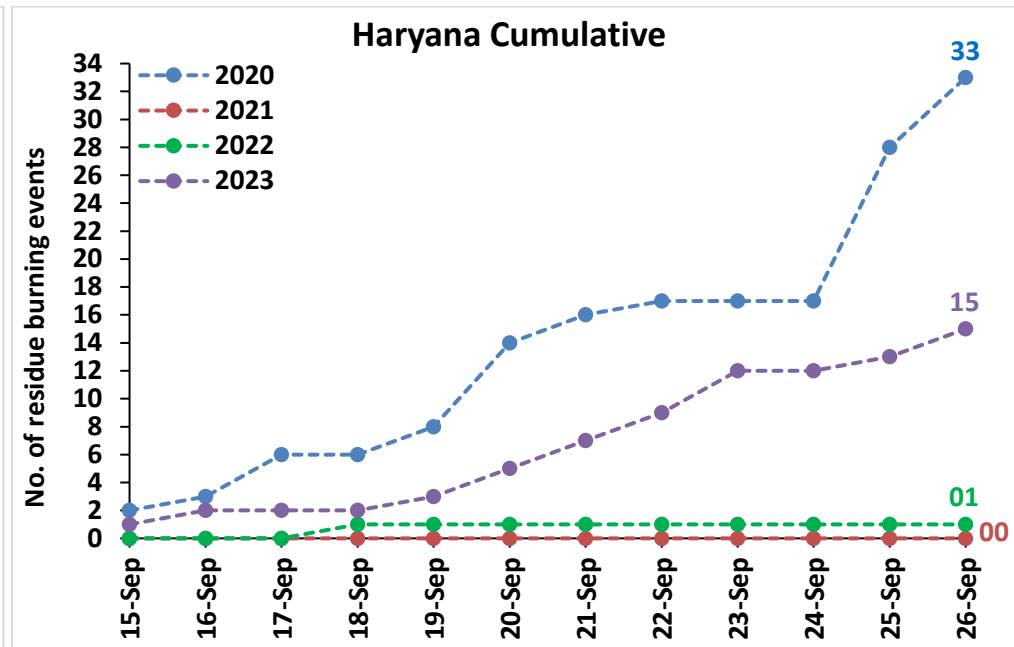

<http://creams.iari.res.in>

Highlights for 26-Sep-2023

- The active fire events due to rice residue burning were monitored using satellite remote sensing, following the "Standard Protocol for Estimation of Crop Residue Burning Fire Events using Satellite Data".
- Satellites detected **06** residue burning events in the six study States on 26-Sep-2023.
- The state wise events detected on 26-Sep-2023 were **03** in Punjab, **02** in Haryana, **01** in UP, **01** in Delhi, **00** in Rajasthan and **00** in MP.
- Total **35** burning events were detected in the six states between 15-Sept-2023 and 26-Sep-2023, which are distributed as **11, 15, 05, 01, 00** and **03** in Punjab, Haryana, UP, Delhi, Rajasthan and MP, respectively.
- Detection of residue burning events was hampered by the presence of clouds over Haryana, Uttar Pradesh, Rajasthan and Madhya Pradesh states.

Temporal distribution of rice residue burning events for the study States in 2023

Uttar Pradesh

Rajasthan

Madhya Pradesh

Delhi

Comparison of residue burning events in current year (2023) with previous years (2020, 2021 and 2022) for the study State