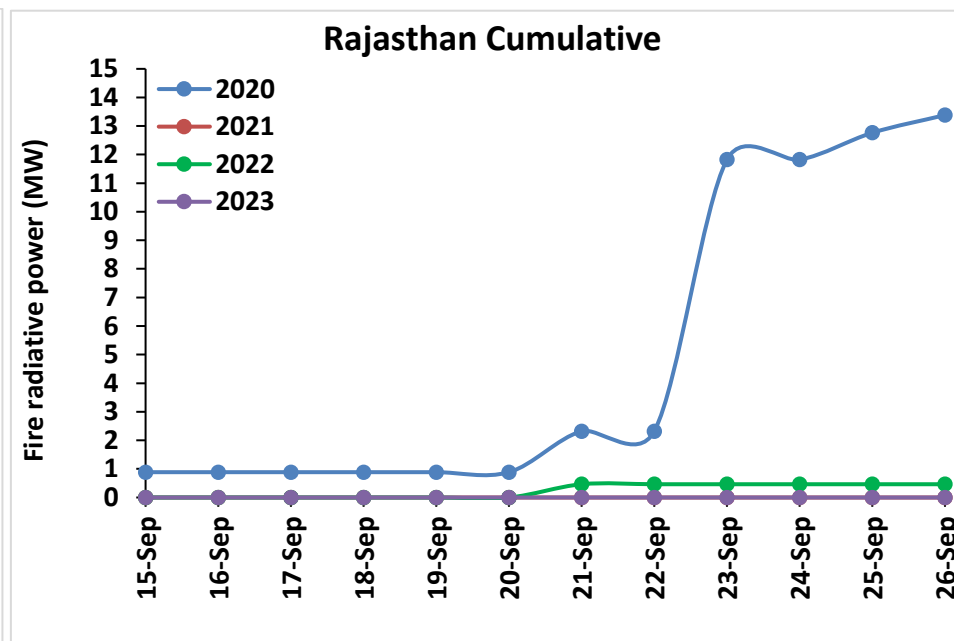

Comparison of residue burning fire power in current year (2023) with previous years (2020, 2021 and 2022) for the study States