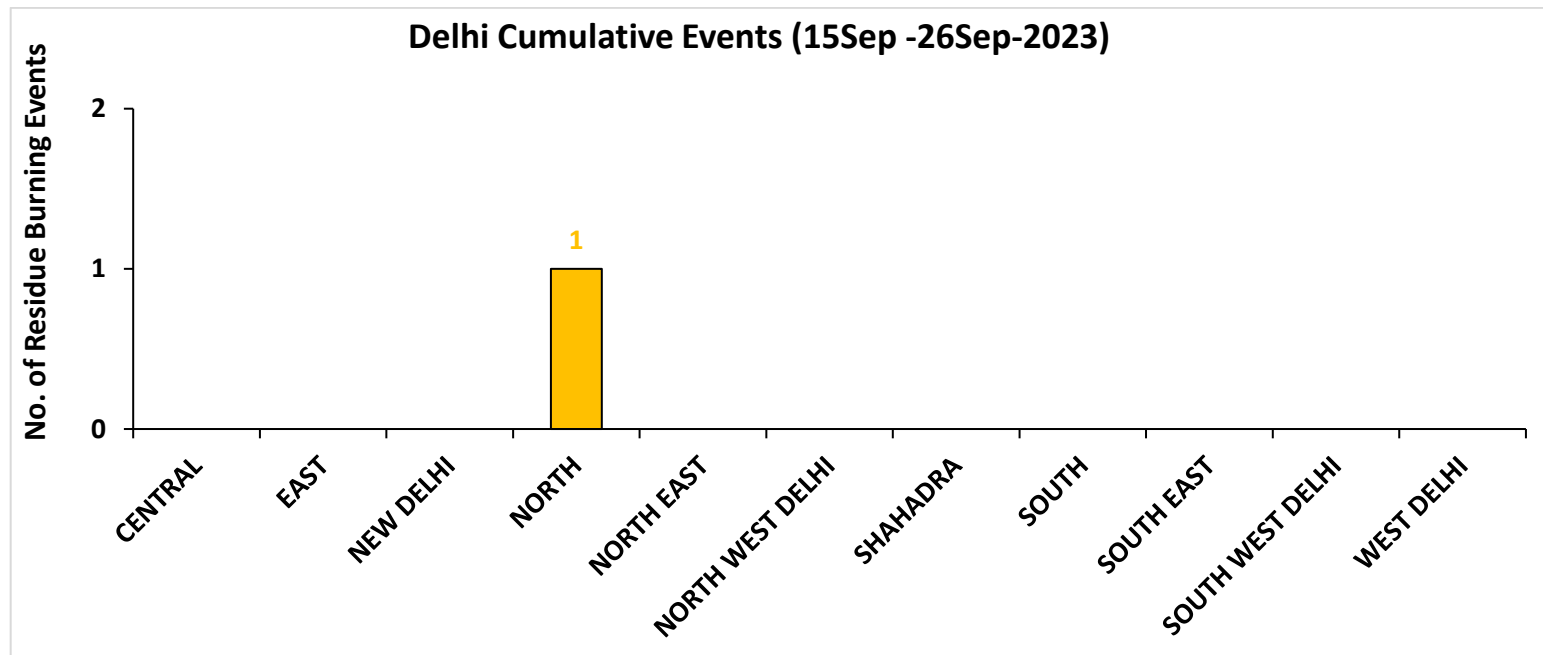

District-wise cumulative number of residues burning events in Delhi (15Sep-26Sep-2023)

District-wise cumulative number of residues burning events detected in 2020, 2021, 2022 and 2023
(Period: 15 September-26 September)