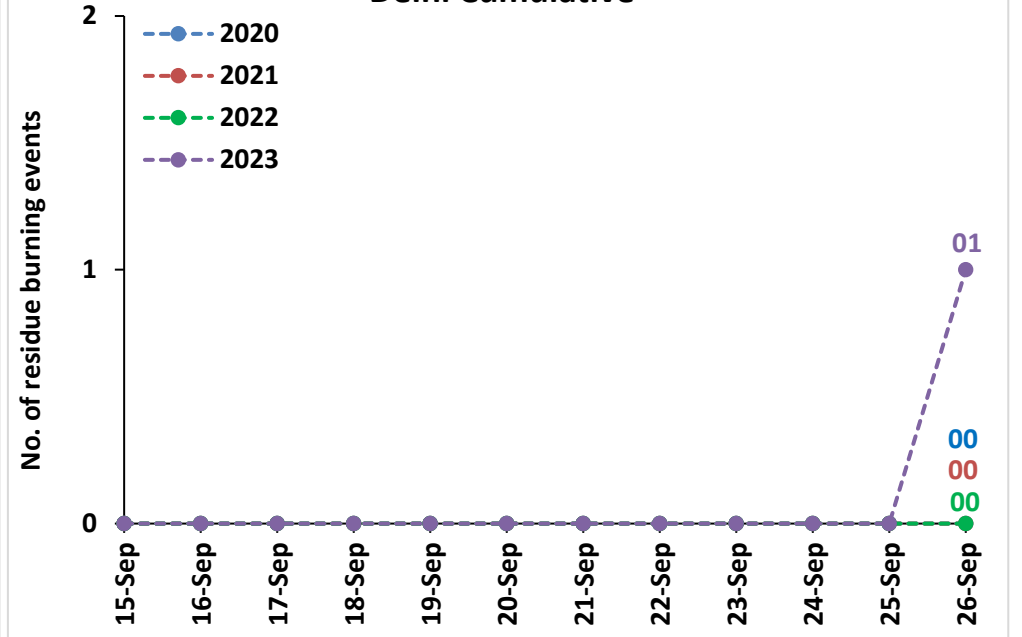

Delhi Cumulative