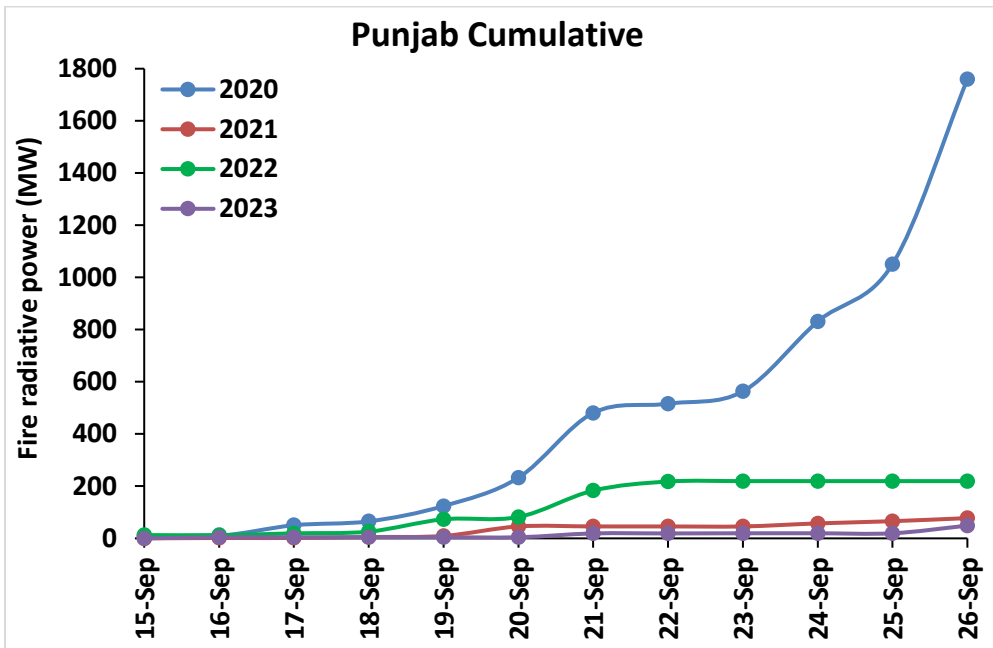

Comparison of residue burning fire power in current year (2023) with previous years (2020, 2021 and 2022) for the study States