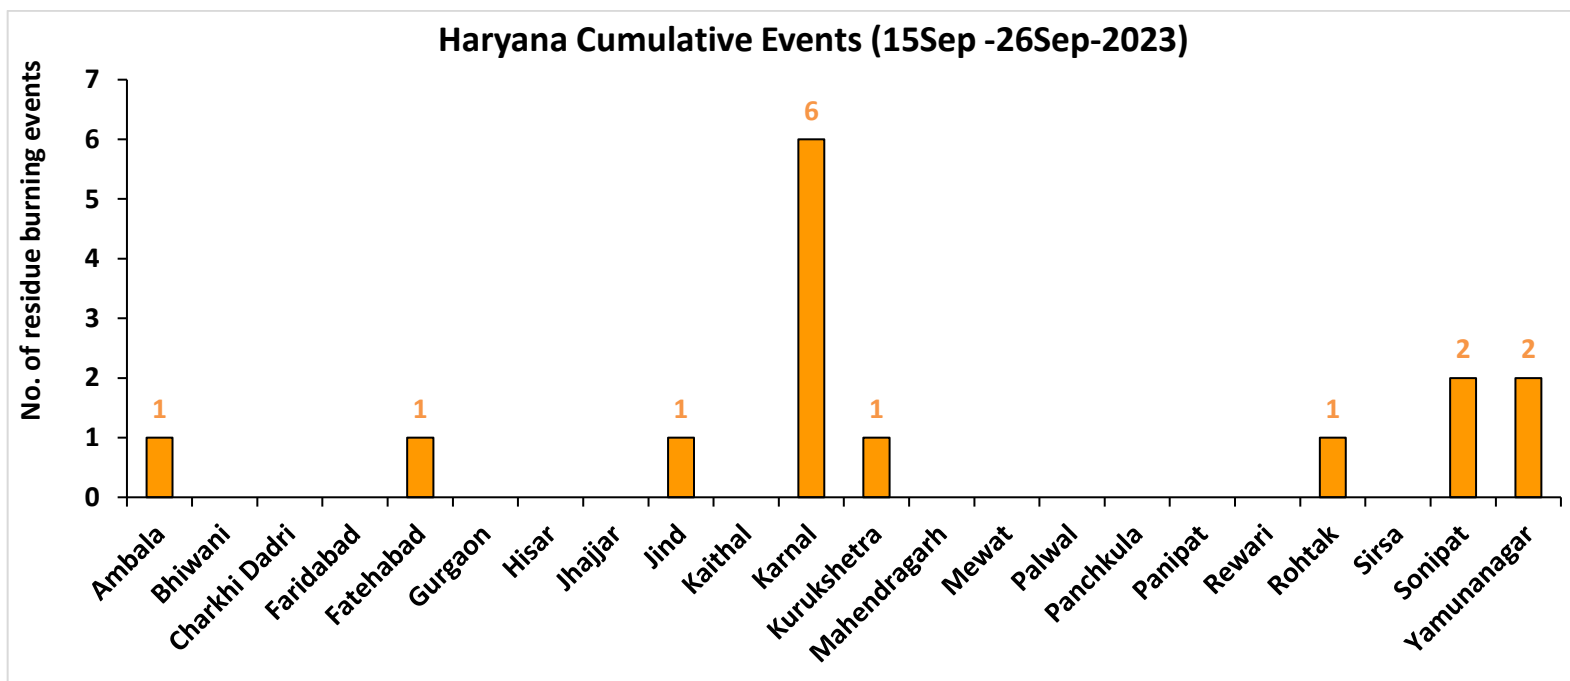

District-wise cumulative number of residues burning events in Haryana (15Sep-26Sep-2023)