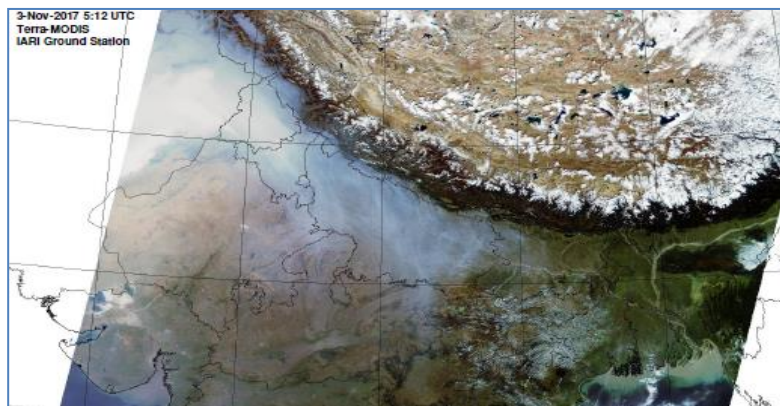

MONITORING PADDY RESIDUE BURNING IN INDIA USING SATELLITE REMOTE SENSING DURING 2023

**Consortium for Research on Agroecosystem Monitoring and Modeling from Space (CREAMS) Laboratory,
Division of Agricultural Physics, ICAR – Indian Agricultural Research Institute, New Delhi – 110012**

<http://creams.iari.res.in>