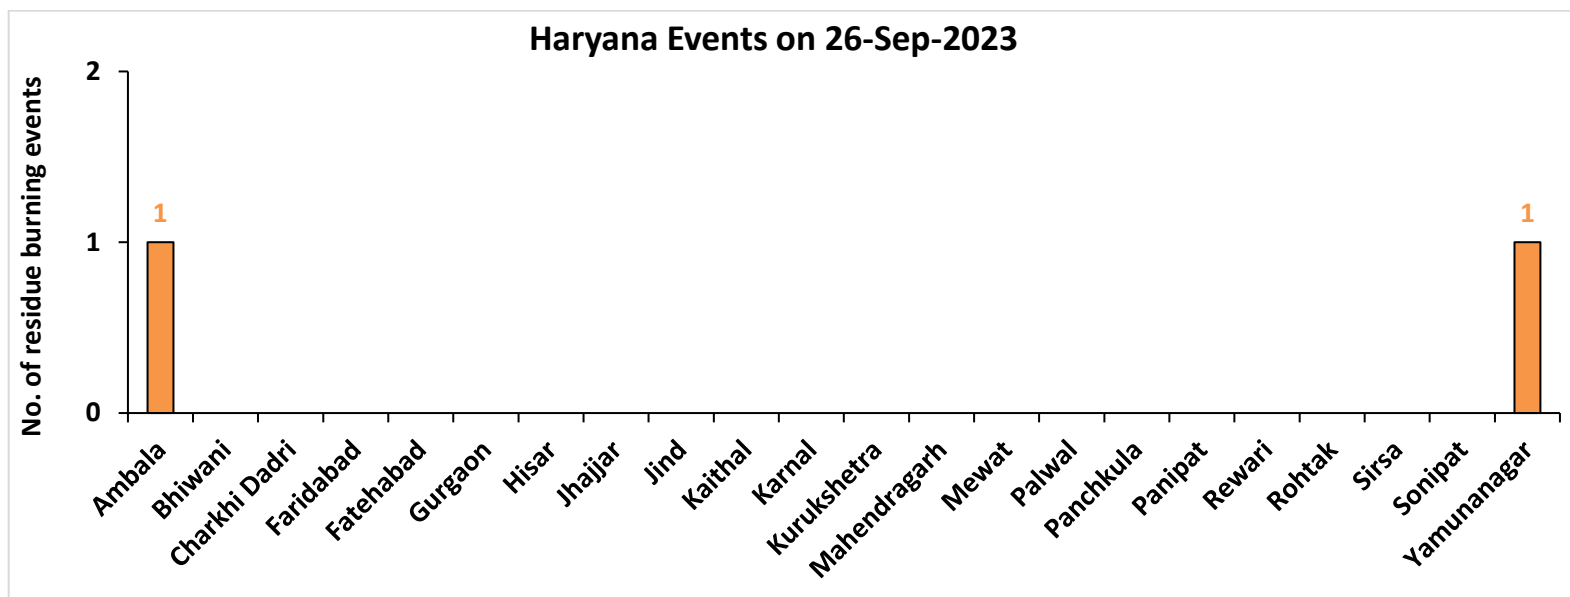

District-wise cumulative number of residues burning events in Haryana (15Sep-26Sep-2023)