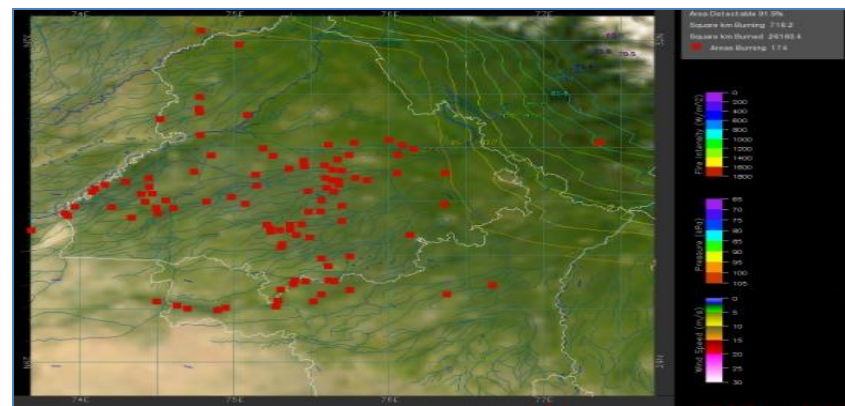

**Bulletin
No. 12**

**Events Date:
26-Sep-2023**

**Issued on:
26-Sep-2023**

MONITORING PADDY RESIDUE BURNING IN INDIA USING SATELLITE REMOTE SENSING DURING 2023

**Consortium for Research on Agroecosystem Monitoring and Modeling from Space (CREAMS) Laboratory,
Division of Agricultural Physics, ICAR – Indian Agricultural Research Institute, New Delhi – 110012**

<http://creams.iari.res.in>

Highlights for 26-Sep-2023

- The active fire events due to rice residue burning were monitored using satellite remote sensing, following the "Standard Protocol for Estimation of Crop Residue Burning Fire Events using Satellite Data".
- Satellites detected **06** residue burning events in the six study States on 26-Sep-2023.
- The state wise events detected on 26-Sep-2023 were **03** in Punjab, **02** in Haryana, **01** in UP, **01** in Delhi, **00** in Rajasthan and **00** in MP.
- Total **35** burning events were detected in the six states between 15-Sept-2023 and 26-Sep-2023, which are distributed as **11, 15, 05, 01, 00** and **03** in Punjab, Haryana, UP, Delhi, Rajasthan and MP, respectively.
- Detection of residue burning events was hampered by the presence of clouds over Haryana, Uttar Pradesh, Rajasthan and Madhya Pradesh states.

Temporal distribution of rice residue burning events for the study States in 2023

Uttar Pradesh

Rajasthan

Madhya Pradesh

Delhi

Comparison of residue burning events in current year (2023) with previous years (2020, 2021 and 2022) for the study State