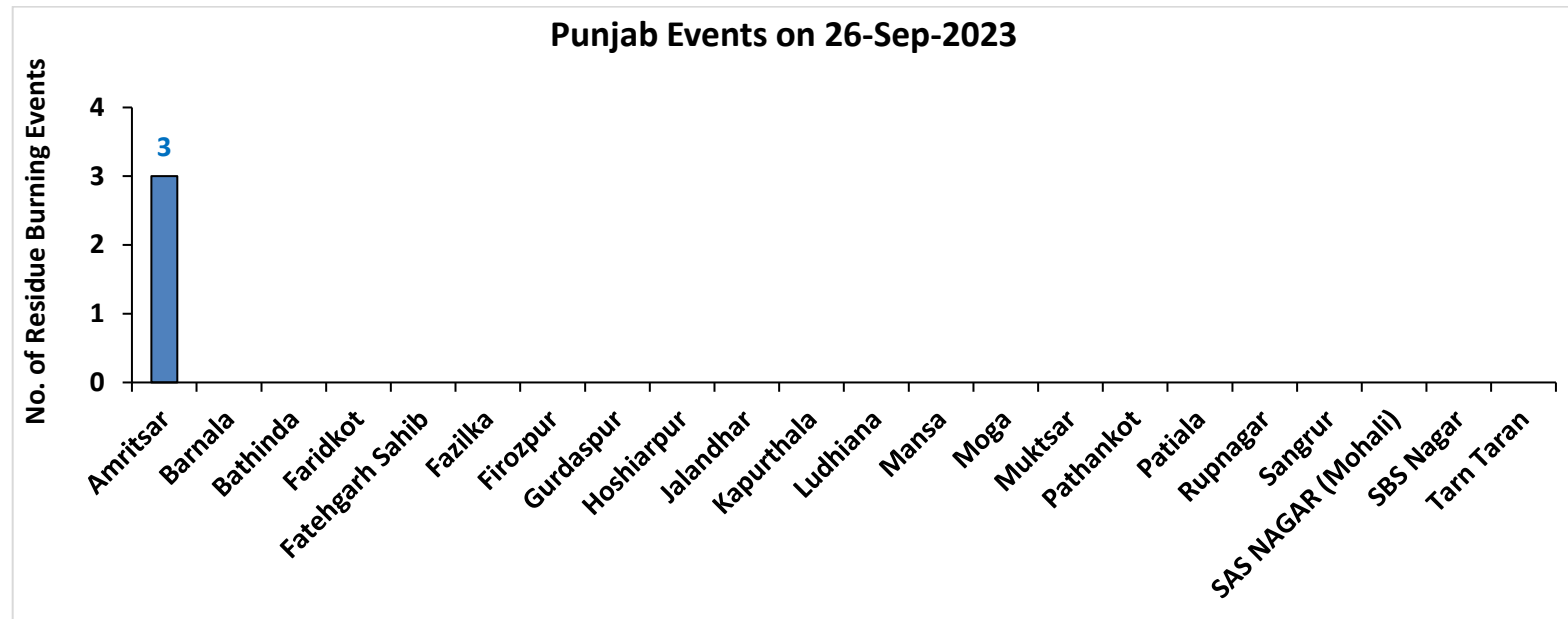

<http://creams.iari.res.in>

Highlights for 26-Sep-2023

- The active fire events due to rice residue burning were monitored using satellite remote sensing, following the "Standard Protocol for Estimation of Crop Residue Burning Fire Events using Satellite Data".
- Satellites detected **06** residue burning events in the six study States on 26-Sep-2023.
- The state wise events detected on 26-Sep-2023 were **03** in Punjab, **02** in Haryana, **01** in UP, **01** in Delhi, **00** in Rajasthan and **00** in MP.
- Total **35** burning events were detected in the six states between 15-Sept-2023 and 26-Sep-2023, which are distributed as **11, 15, 05, 01, 00** and **03** in Punjab, Haryana, UP, Delhi, Rajasthan and MP, respectively.
- Detection of residue burning events was hampered by the presence of clouds over Haryana, Uttar Pradesh, Rajasthan and Madhya Pradesh states.

03 burning events detected in Punjab during (26th Sep 2023)

Fire Intensity (W/m²)

- 0 - 5
- 6 - 10
- 11 - 15
- 16 - 20
- >20

<http://geoportal.icar.gov.in:8080/geoexplorer/composer/>

District-wise cumulative number of residues burning events in Punjab (15Sep- 26Sep-2023)