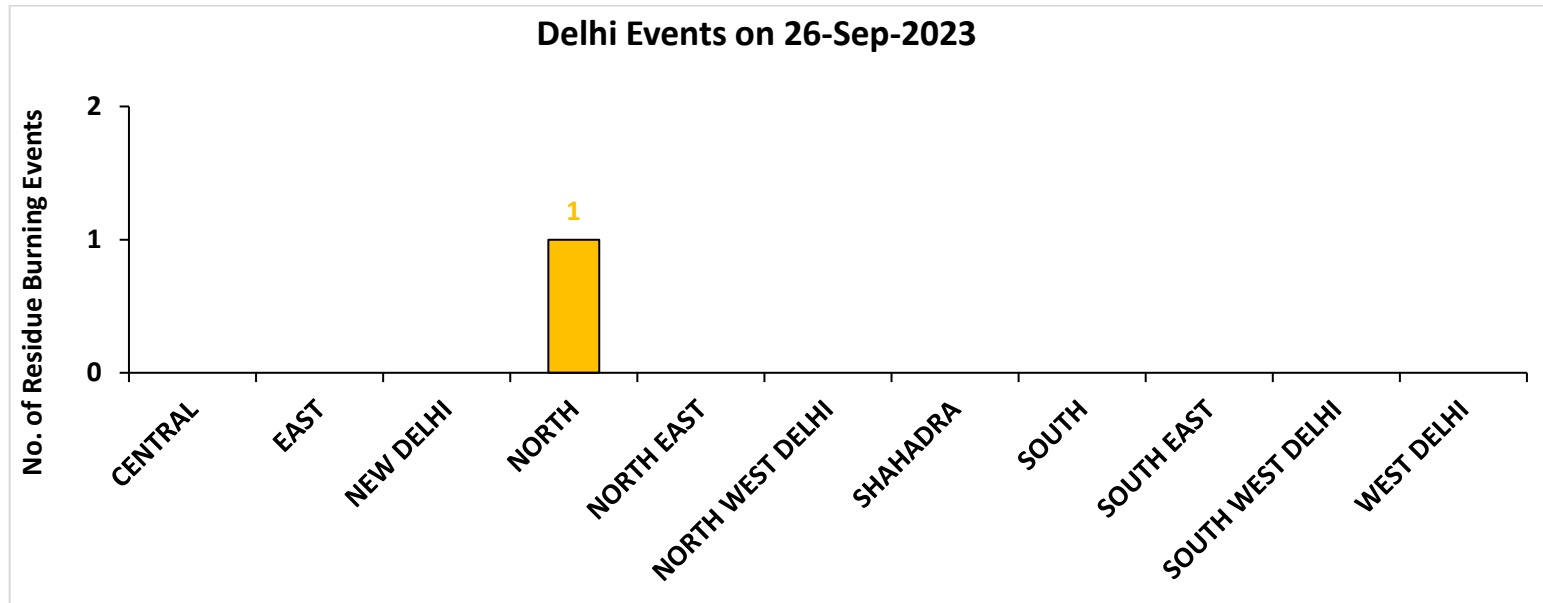

District-wise cumulative number of residues burning events in Delhi (15Sep-26Sep-2023)

District-wise cumulative number of residues burning events detected in 2020, 2021, 2022 and 2023
(Period: 15 September-26 September)