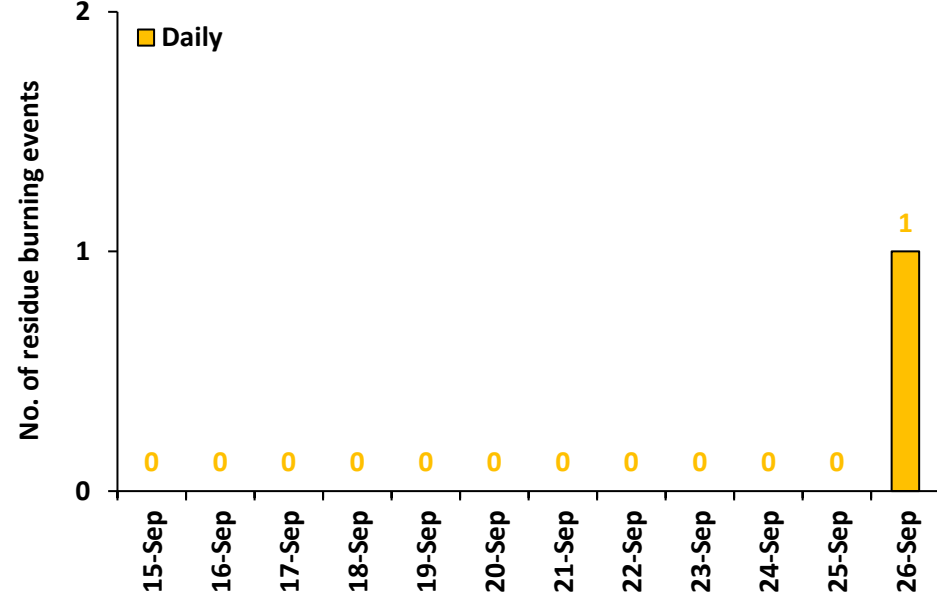

<http://creams.iari.res.in>

Highlights for 26-Sep-2023

- The active fire events due to rice residue burning were monitored using satellite remote sensing, following the "Standard Protocol for Estimation of Crop Residue Burning Fire Events using Satellite Data".
- Satellites detected **06** residue burning events in the six study States on 26-Sep-2023.
- The state wise events detected on 26-Sep-2023 were **03** in Punjab, **02** in Haryana, **01** in UP, **01** in Delhi, **00** in Rajasthan and **00** in MP.
- Total **35** burning events were detected in the six states between 15-Sept-2023 and 26-Sep-2023, which are distributed as **11, 15, 05, 01, 00** and **03** in Punjab, Haryana, UP, Delhi, Rajasthan and MP, respectively.
- Detection of residue burning events was hampered by the presence of clouds over Haryana, Uttar Pradesh, Rajasthan and Madhya Pradesh states.

Temporal distribution of rice residue burning events for the study States in 2023

Uttar Pradesh

Rajasthan

Madhya Pradesh

Delhi

Comparison of residue burning events in current year (2023) with previous years (2020, 2021 and 2022) for the study State