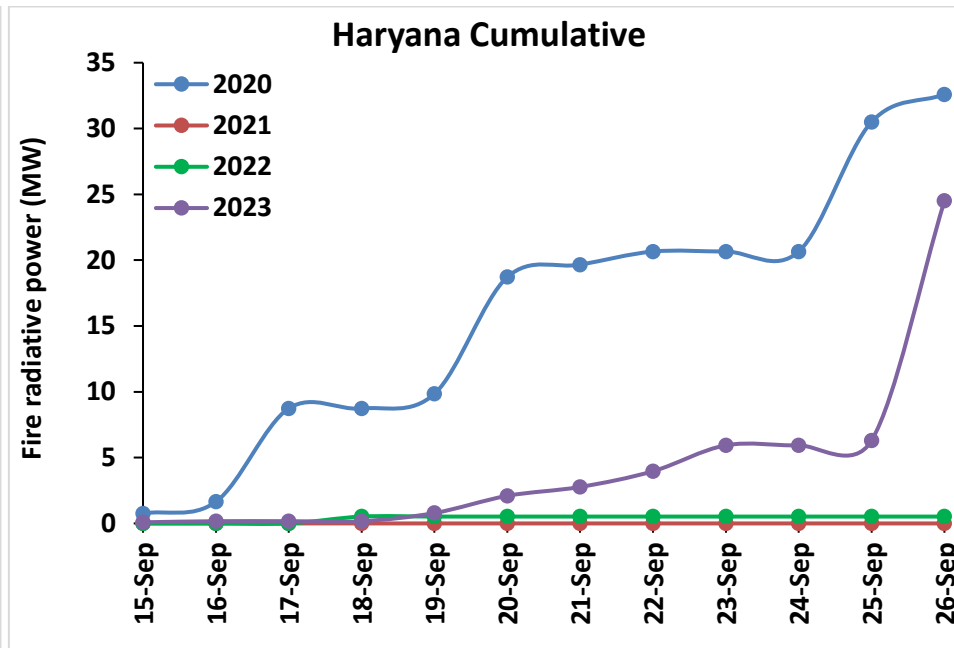

Comparison of residue burning fire power in current year (2023) with previous years (2020, 2021 and 2022) for the study States