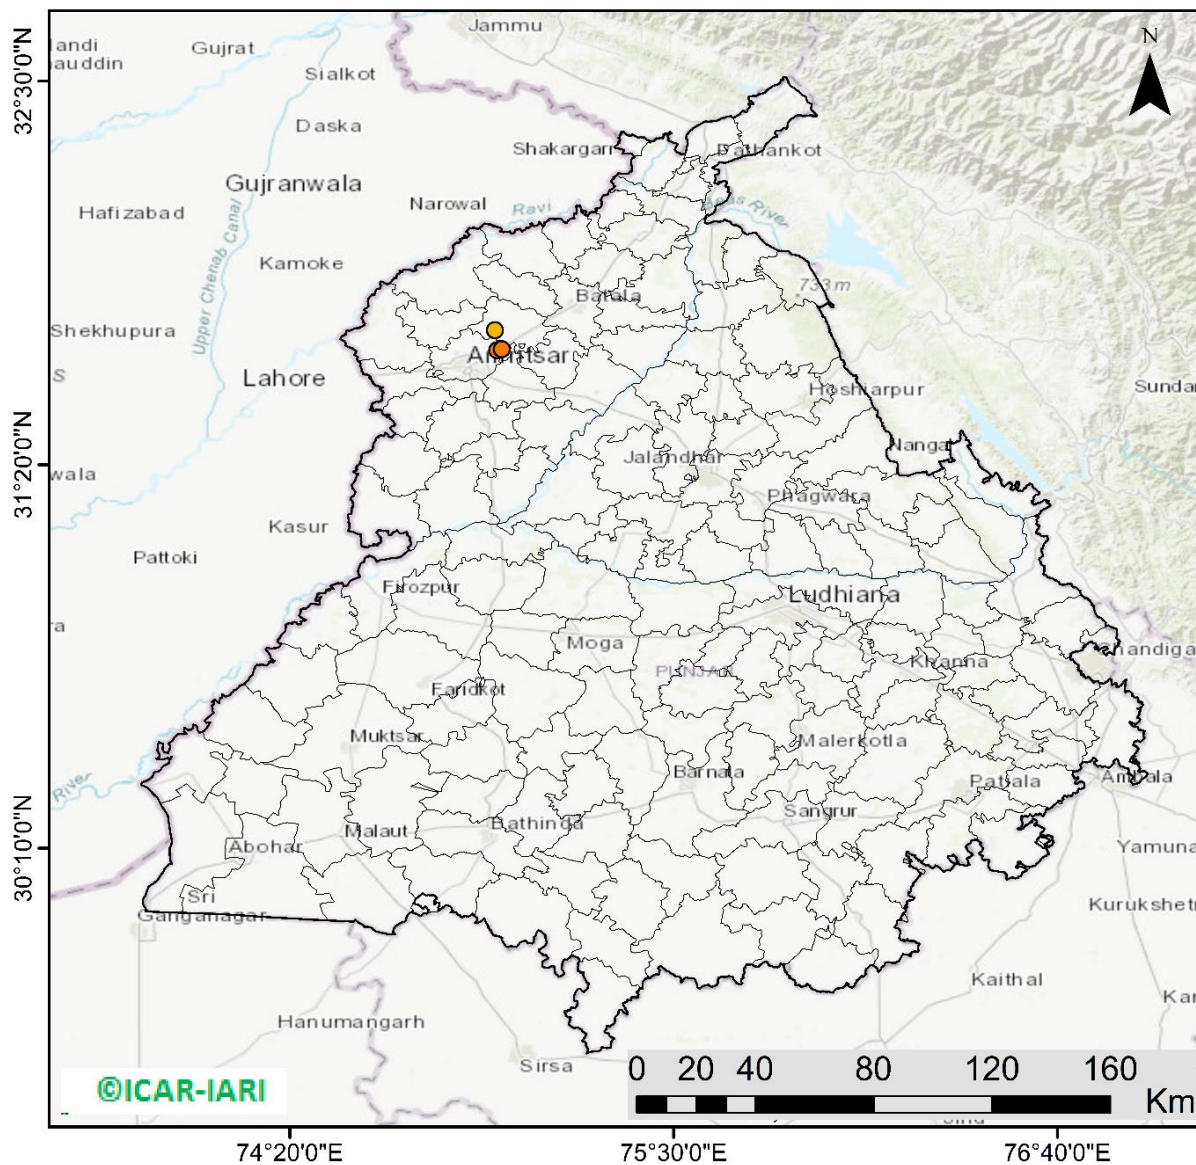

Punjab

RICE RESIDUE BURNING IN PUNJAB

03 burning events detected in Punjab during (26th Sep 2023)

Fire Intensity (W/m²)

- 0 - 5
- 6 - 10
- 11 - 15
- 16 - 20
- >20