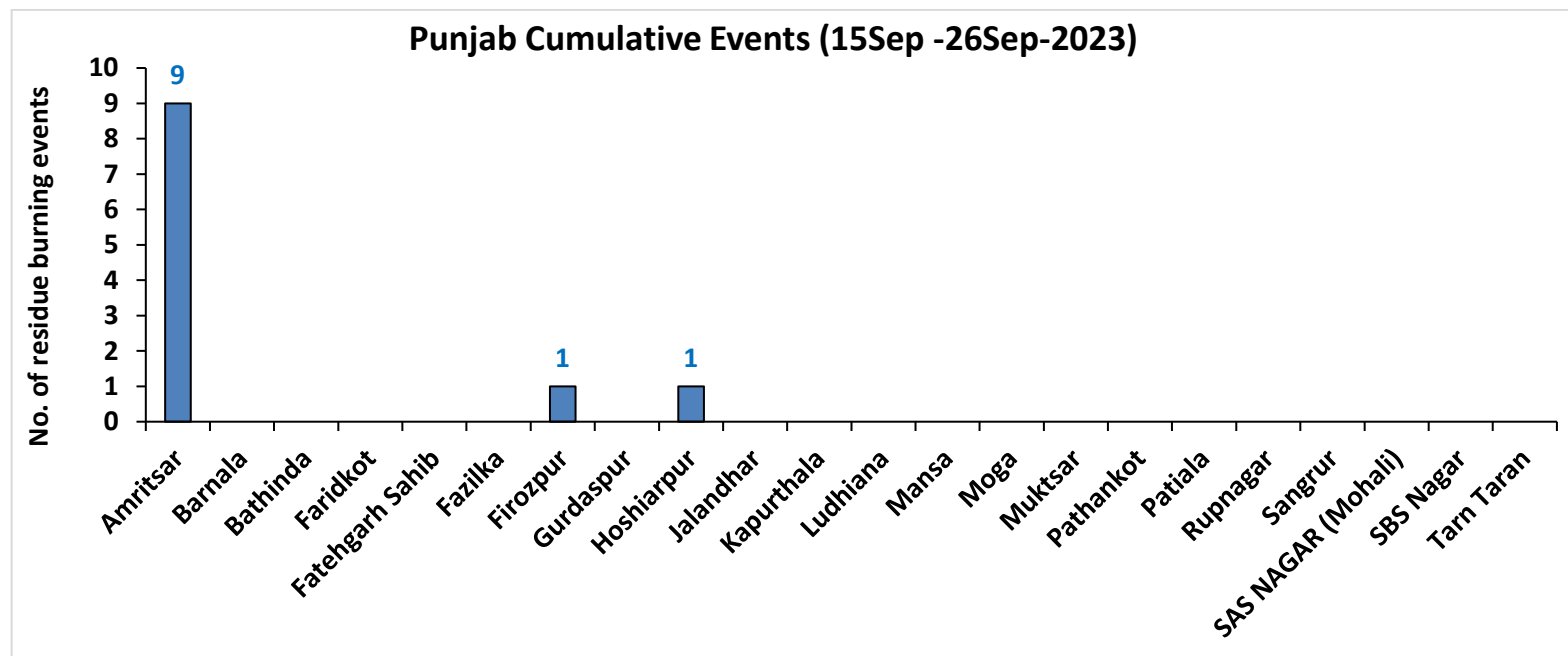

03 burning events detected in Punjab during (26th Sep 2023)

Fire Intensity (W/m²)

- 0 - 5
- 6 - 10
- 11 - 15
- 16 - 20
- >20

<http://geoportal.icar.gov.in:8080/geoexplorer/composer/>

District-wise cumulative number of residues burning events in Punjab (15Sep- 26Sep-2023)