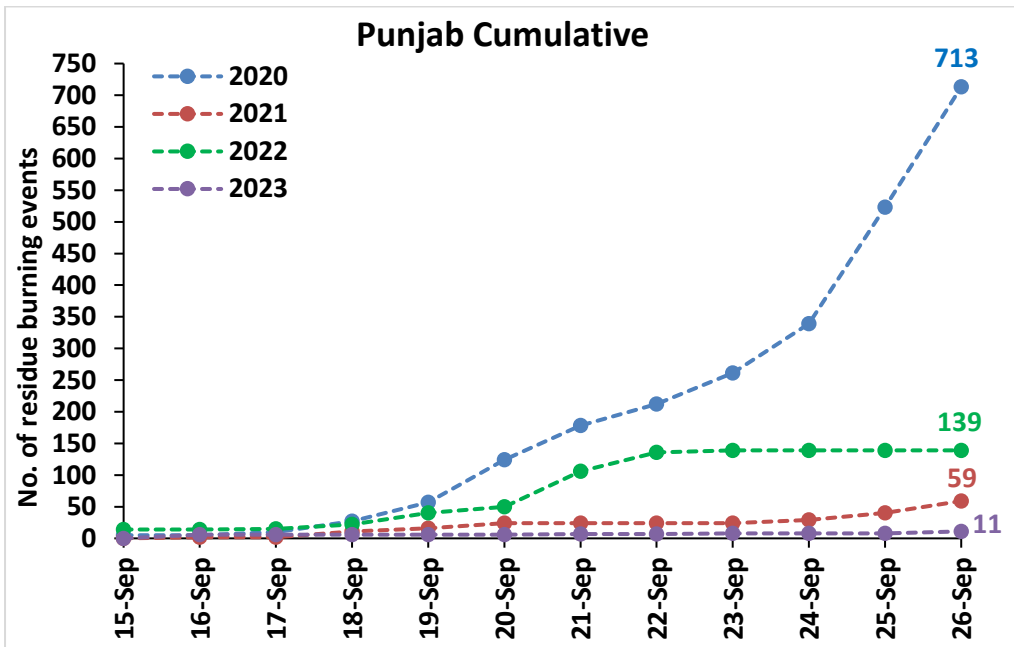

<http://creams.iari.res.in>

Highlights for 26-Sep-2023

- The active fire events due to rice residue burning were monitored using satellite remote sensing, following the "Standard Protocol for Estimation of Crop Residue Burning Fire Events using Satellite Data".
- Satellites detected **06** residue burning events in the six study States on 26-Sep-2023.
- The state wise events detected on 26-Sep-2023 were **03** in Punjab, **02** in Haryana, **01** in UP, **01** in Delhi, **00** in Rajasthan and **00** in MP.
- Total **35** burning events were detected in the six states between 15-Sept-2023 and 26-Sep-2023, which are distributed as **11, 15, 05, 01, 00** and **03** in Punjab, Haryana, UP, Delhi, Rajasthan and MP, respectively.
- Detection of residue burning events was hampered by the presence of clouds over Haryana, Uttar Pradesh, Rajasthan and Madhya Pradesh states.

Temporal distribution of rice residue burning events for the study States in 2023

Uttar Pradesh

Rajasthan

Madhya Pradesh

Delhi

Comparison of residue burning events in current year (2023) with previous years (2020, 2021 and 2022) for the study State