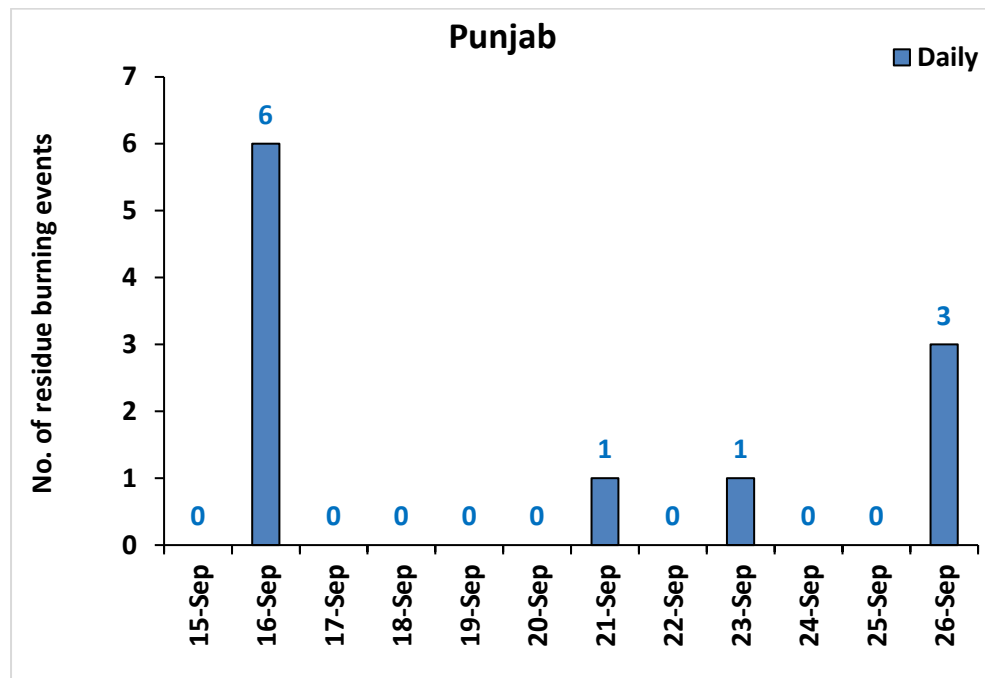

Highlights for 26-Sep-2023

- The active fire events due to rice residue burning were monitored using satellite remote sensing, following the "Standard Protocol for Estimation of Crop Residue Burning Fire Events using Satellite Data".
- Satellites detected **06** residue burning events in the six study States on 26-Sep-2023.
- The state wise events detected on 26-Sep-2023 were **03** in Punjab, **02** in Haryana, **01** in UP, **01** in Delhi, **00** in Rajasthan and **00** in MP.
- Total **35** burning events were detected in the six states between 15-Sept-2023 and 26-Sep-2023, which are distributed as **11, 15, 05, 01, 00** and **03** in Punjab, Haryana, UP, Delhi, Rajasthan and MP, respectively.
- Detection of residue burning events was hampered by the presence of clouds over Haryana, Uttar Pradesh, Rajasthan and Madhya Pradesh states.

Temporal distribution of rice residue burning events for the study States in 2023