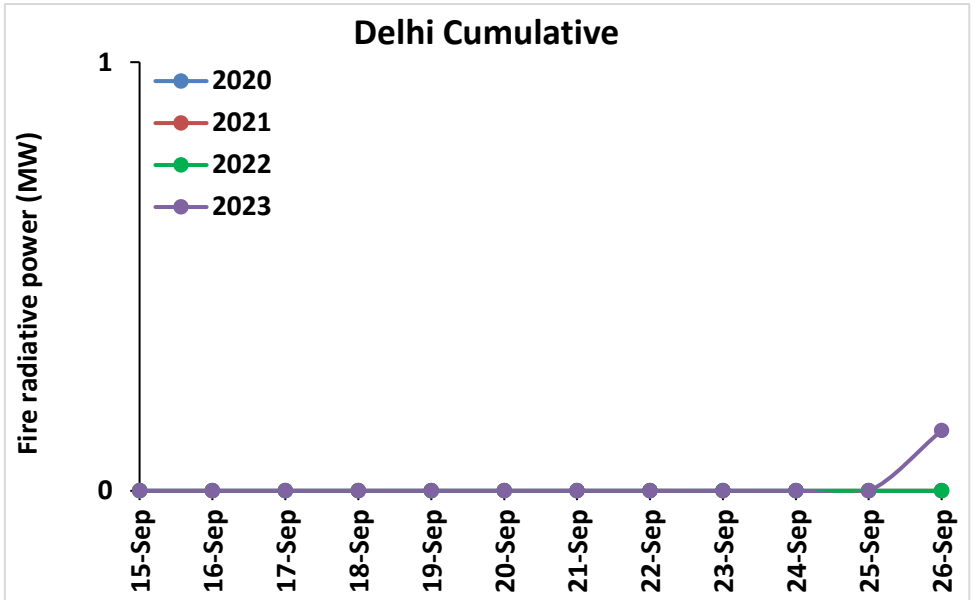

Madhya Pradesh Cumulative

Delhi Cumulative

Comparison of residue burning fire power in current year (2023) with previous years (2020, 2021 and 2022) for the study States

Punjab

RICE RESIDUE BURNING IN PUNJAB