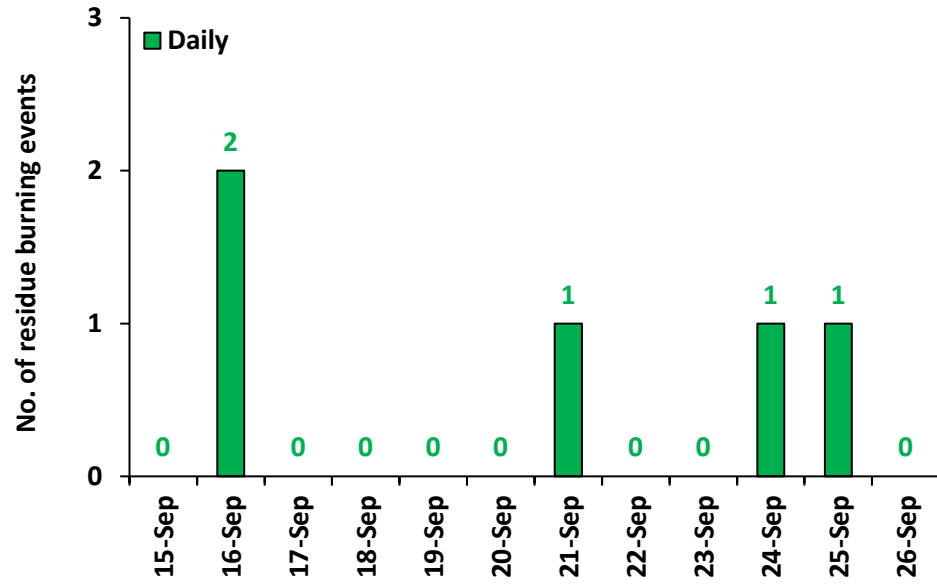

Uttar Pradesh