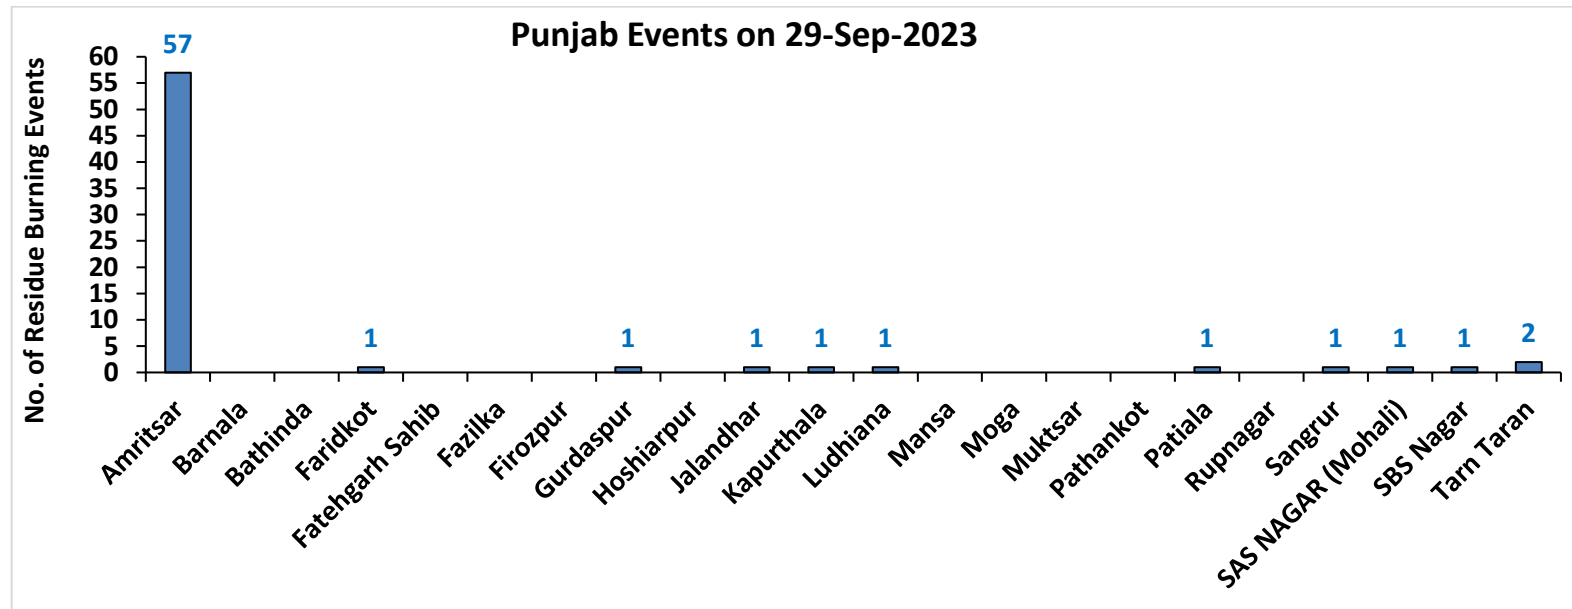

## District-wise cumulative number of residues burning events in Punjab (15Sep- 29Sep-2023)