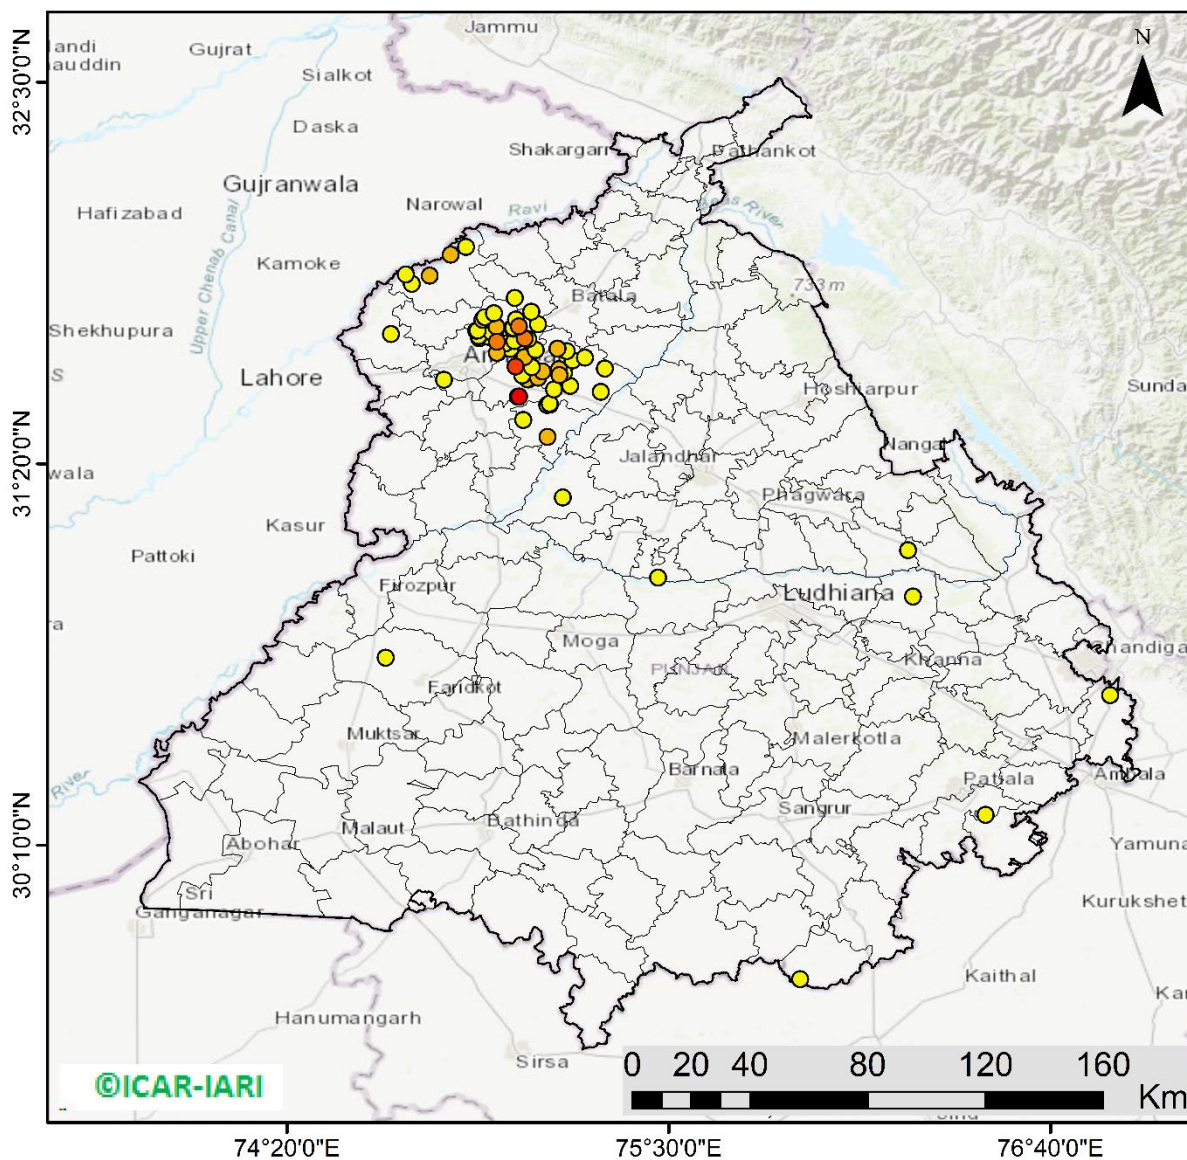

Punjab

RICE RESIDUE BURNING IN PUNJAB

68 burning events detected in Punjab during (29th Sep 2023)

Fire Intensity (W/m²)

- 0 - 5
- 6 - 10
- 11 - 15
- 16 - 20
- >20

©ICAR-IARI

<http://geoportal.icar.gov.in:8080/geoexplorer/composer/>