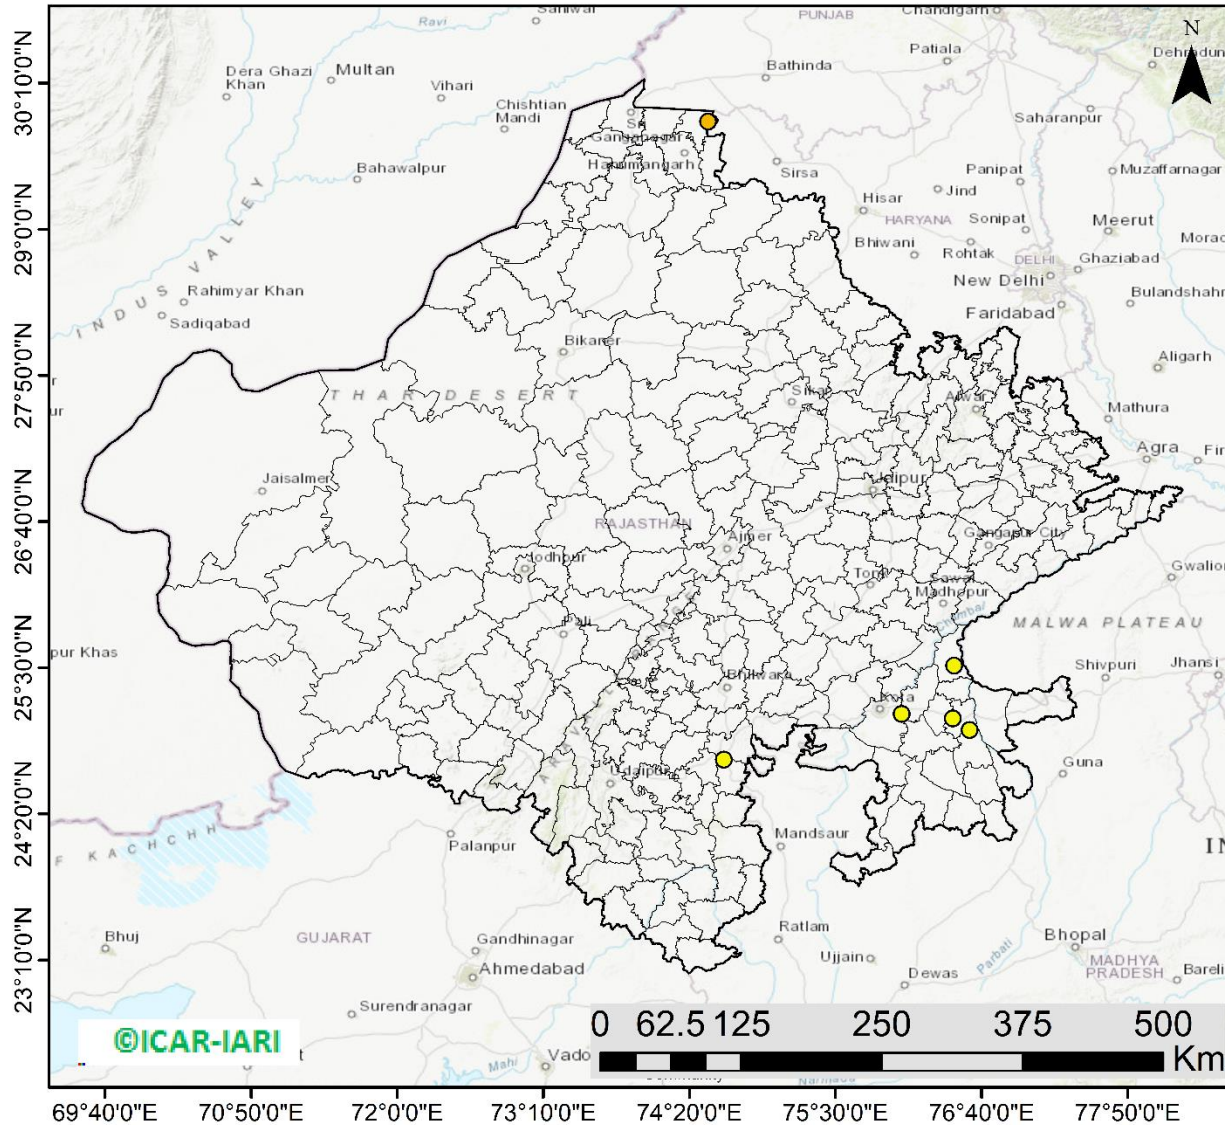

Rajasthan

RICE RESIDUE BURNING IN RAJASTHAN

06 burning events
detected in Rajasthan on
(29th Sep 2023)

Fire Intensity (W/m²)

- 0 - 5
- 6 - 10
- 11 - 15
- 16 - 20
- >20

<http://geoportal.icar.gov.in:8080/geoexplorer/composer/>