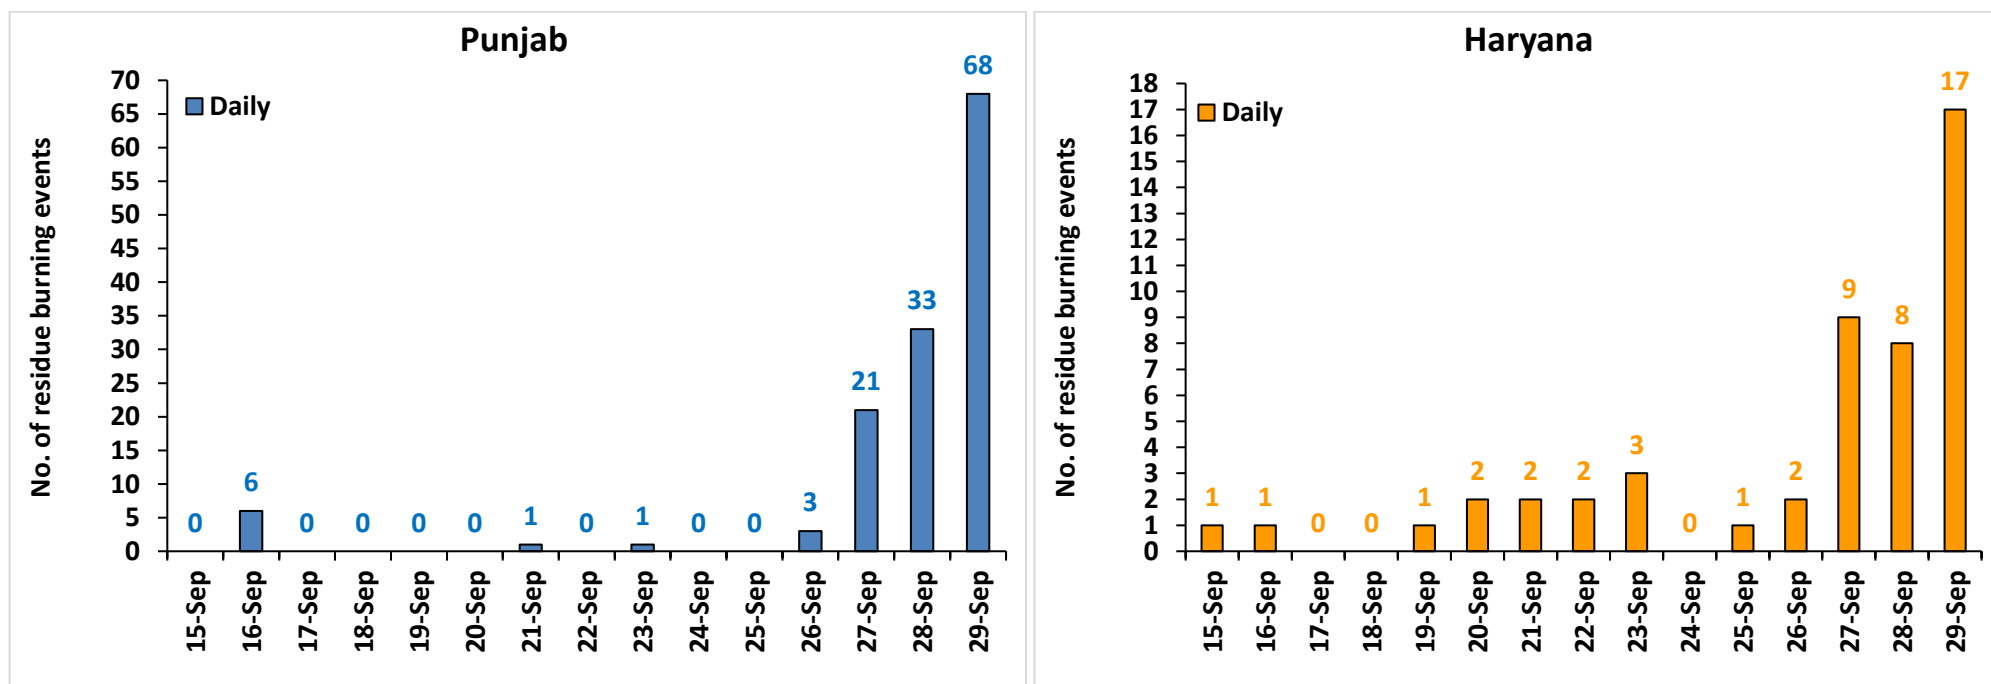

Highlights for 29-Sep-2023

- The active fire events due to rice residue burning were monitored using satellite remote sensing, following the "Standard Protocol for Estimation of Crop Residue Burning Fire Events using Satellite Data".
- Satellites detected **102** residue burning events in the six study States on 29-Sep-2023.
- The state wise events detected on 29-Sep-2023 were **68** in Punjab, **17** in Haryana, **06** in UP, **00** in Delhi, **06** in Rajasthan and **05** in MP.
- Total **214** burning events were detected in the six states between 15-Sept-2023 and 29-Sep-2023, which are distributed as **133**, **49**, **15**, **01**, **06** and **10** in Punjab, Haryana, UP, Delhi, Rajasthan and MP, respectively.
- Detection of residue burning events was hampered by the presence of scattered clouds over eastern Uttar Pradesh, and eastern Madhya Pradesh states.

Temporal distribution of rice residue burning events for the study States in 2023