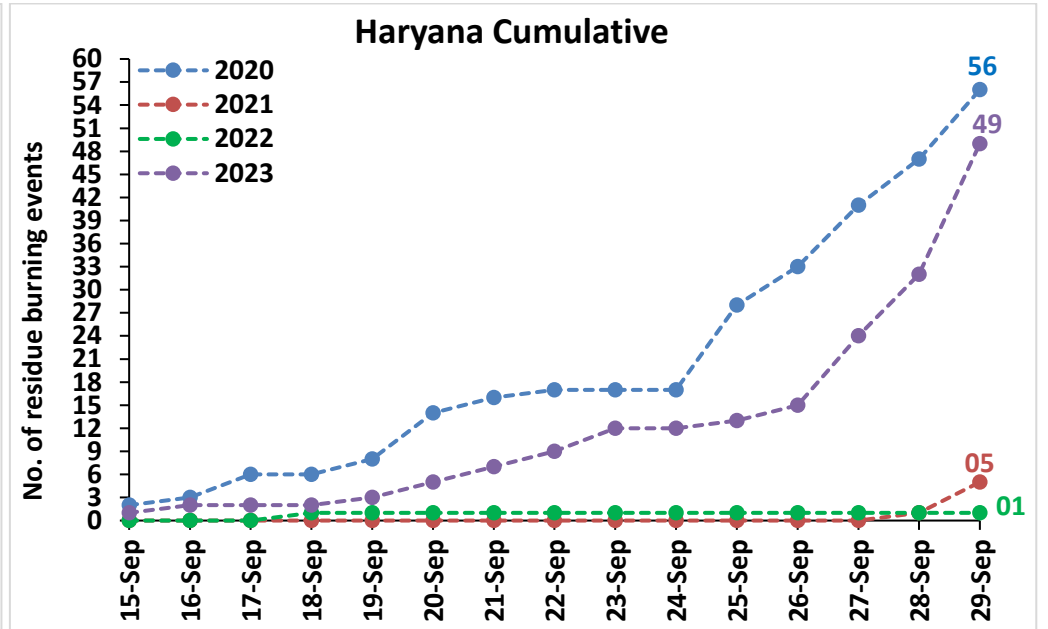

Comparison of residue burning events in current year (2023) with previous years (2020, 2021 and 2022) for the study State