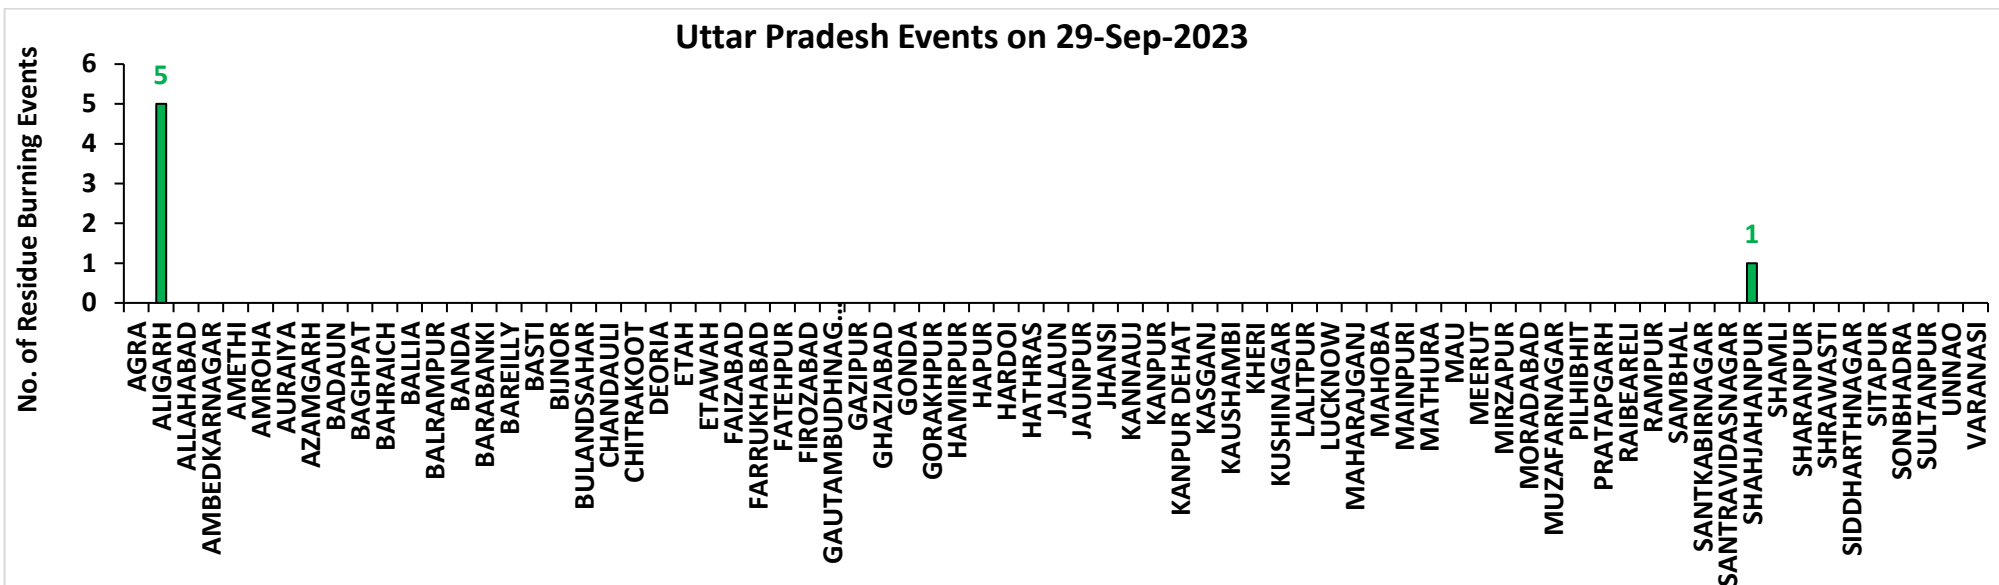

District-wise cumulative number of residues burning events in Uttar Pradesh (15Sep-29Sep-2023)