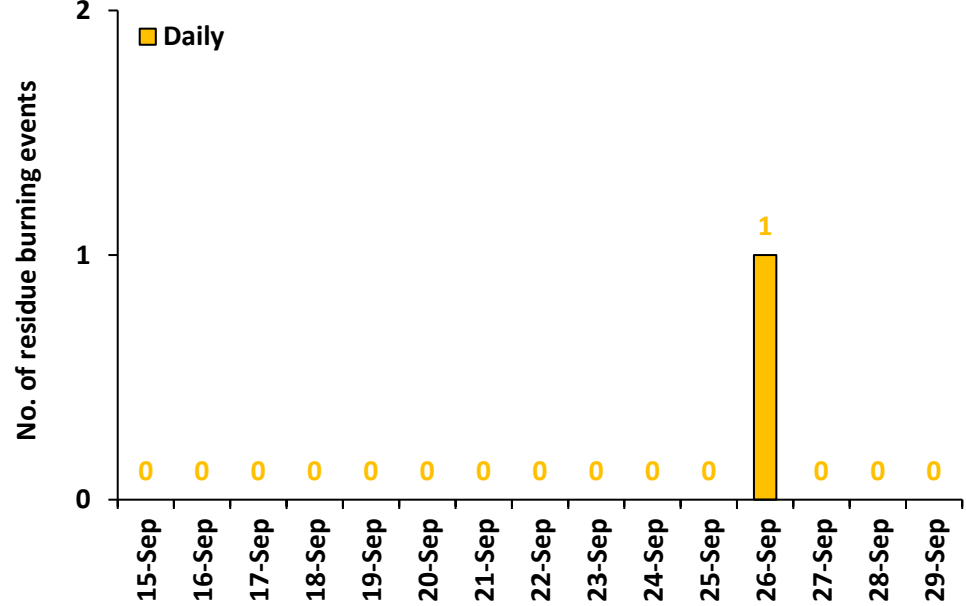

Uttar Pradesh

Rajasthan

Madhya Pradesh

Delhi