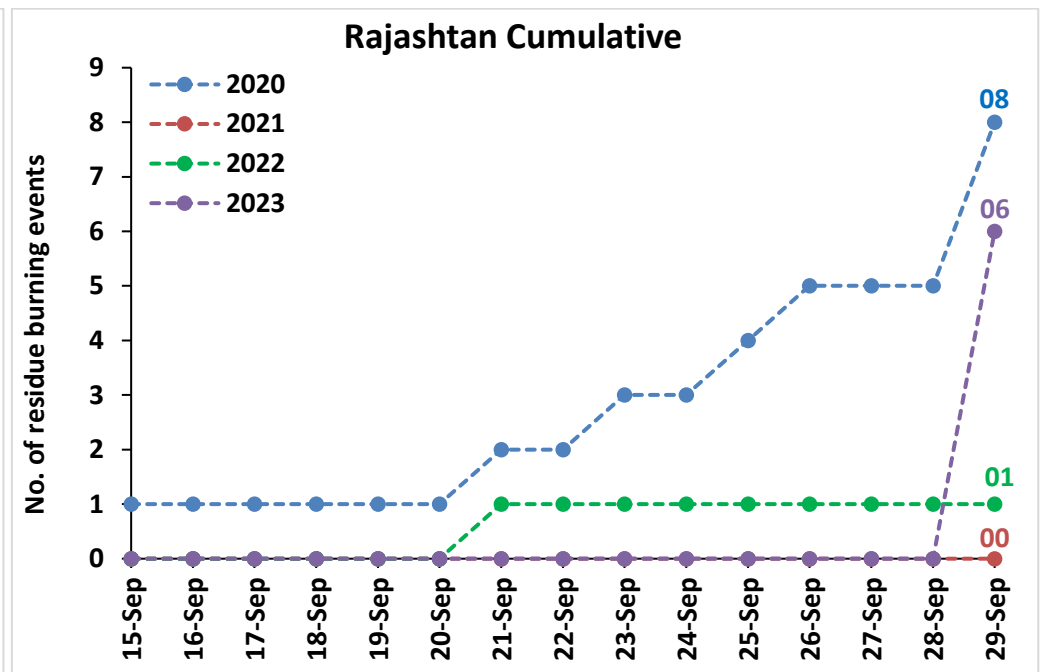

Comparison of residue burning events in current year (2023) with previous years (2020, 2021 and 2022) for the study State