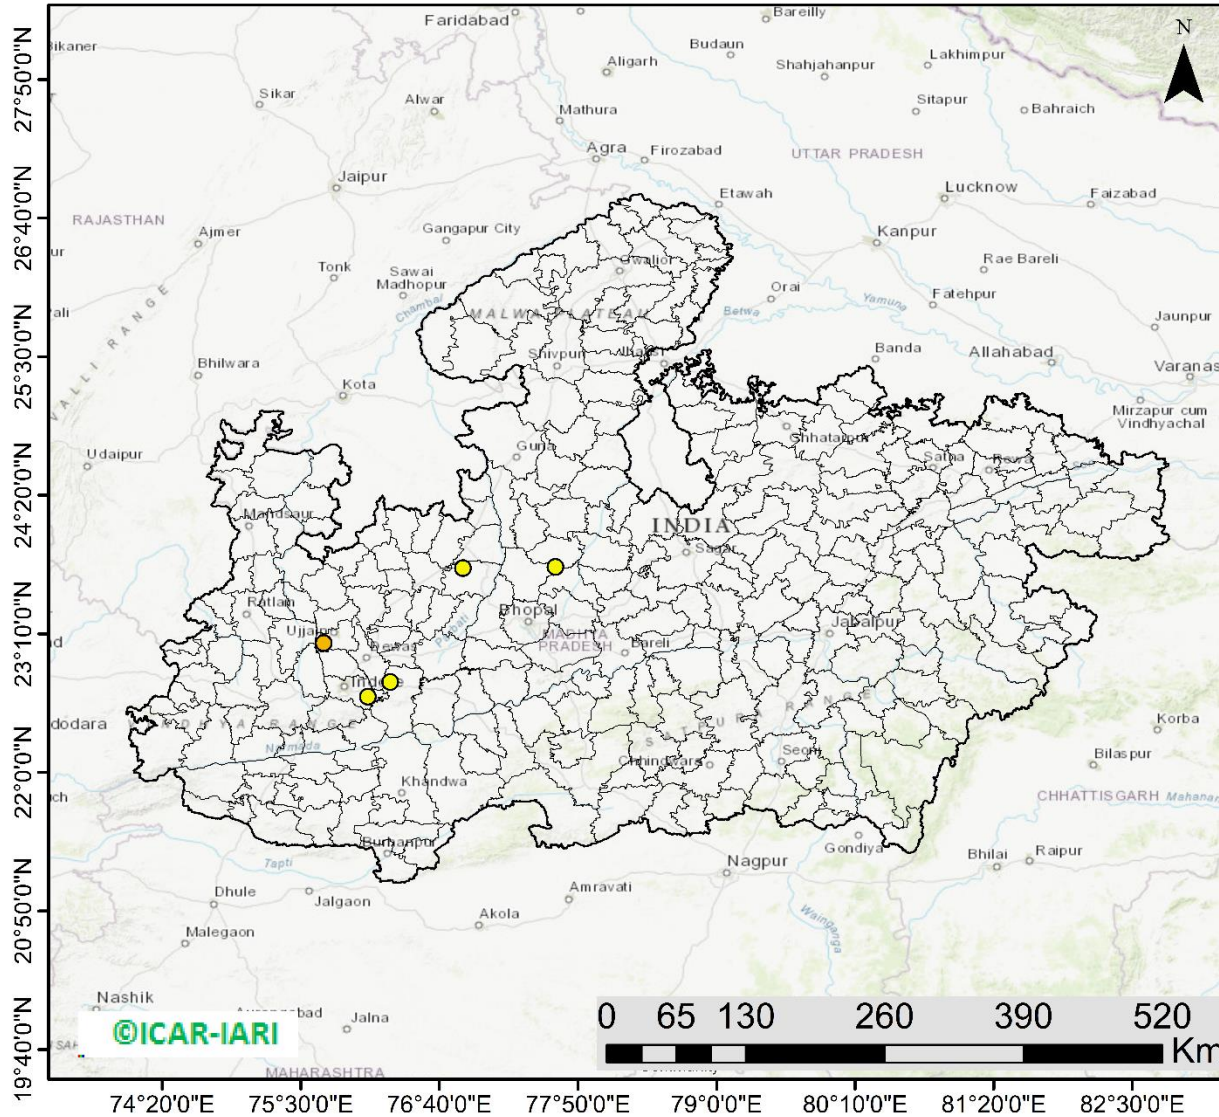

Madhya Pradesh

RICE RESIDUE BURNING IN MADHYA PRADESH

05 burning events detected in MP on (29th Sep 2023)

Fire Intensity (W/m²)

- 0 - 5
- 6 - 10
- 11 - 15
- 16 - 20
- >20