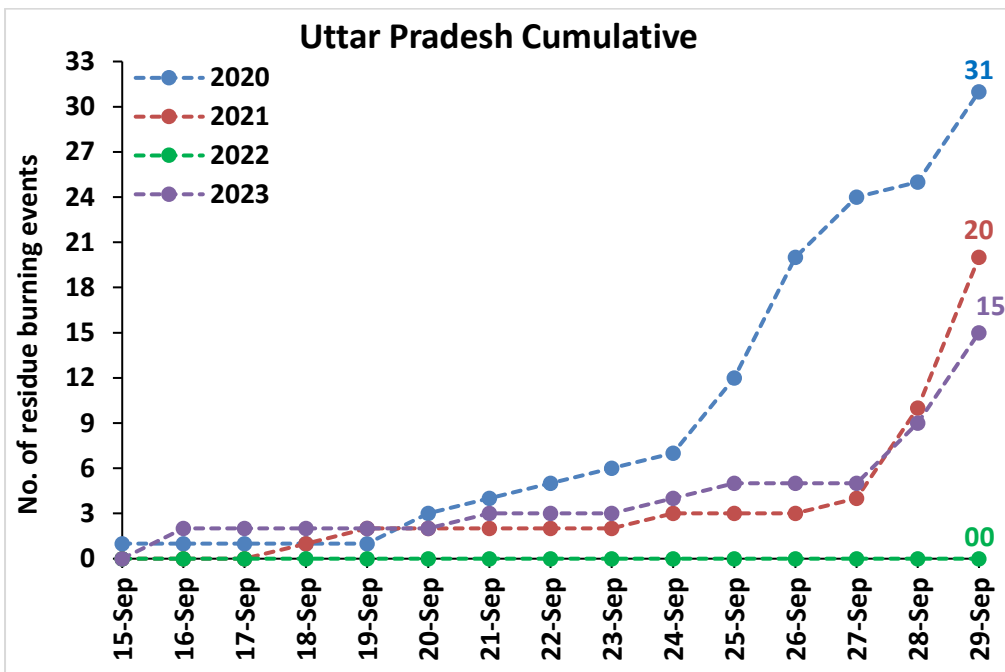

Comparison of residue burning events in current year (2023) with previous years (2020, 2021 and 2022) for the study State