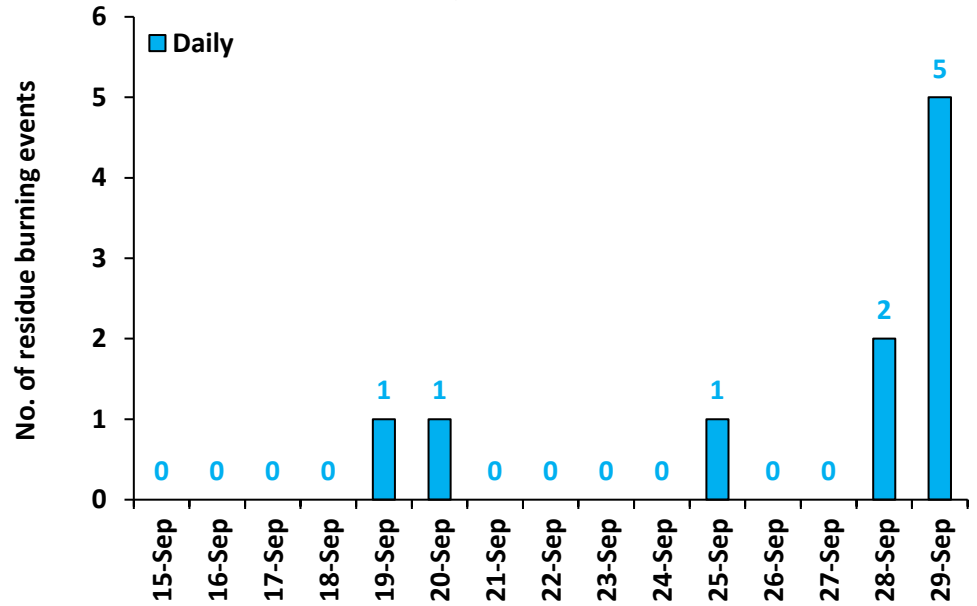

Madhya Pradesh