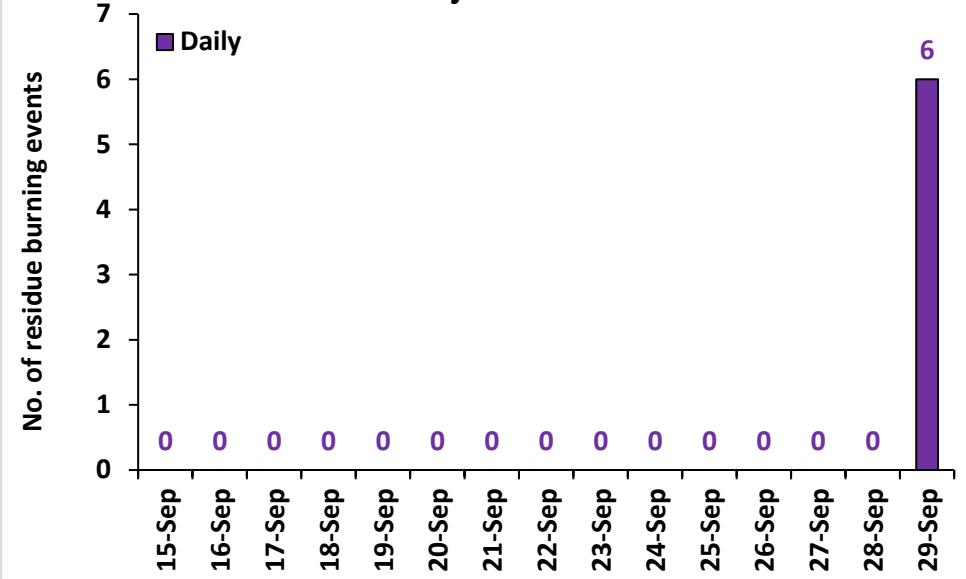

Uttar Pradesh

Rajasthan

Madhya Pradesh

Delhi