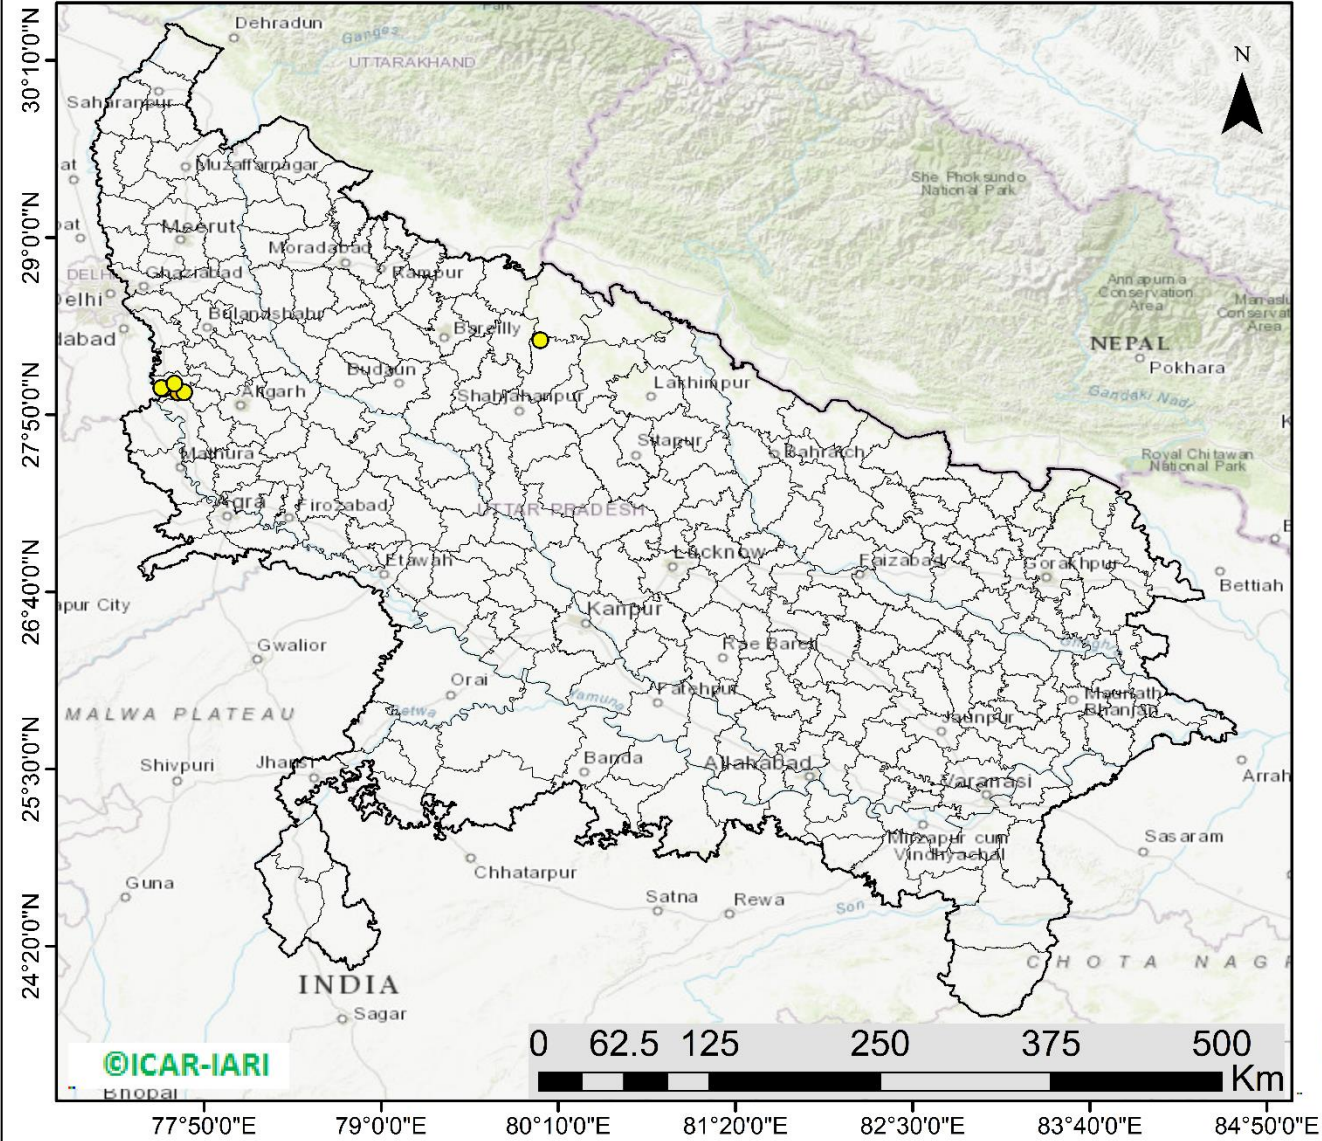

Uttar Pradesh

RICE RESIDUE BURNING IN UTTAR PRADESH

06 burning events detected in Uttar Pradesh on (29th Sep 2023)

Fire Intensity (W/m2)

- 0 - 5
- 6 - 10
- 11 - 15
- 16 - 20
- >20