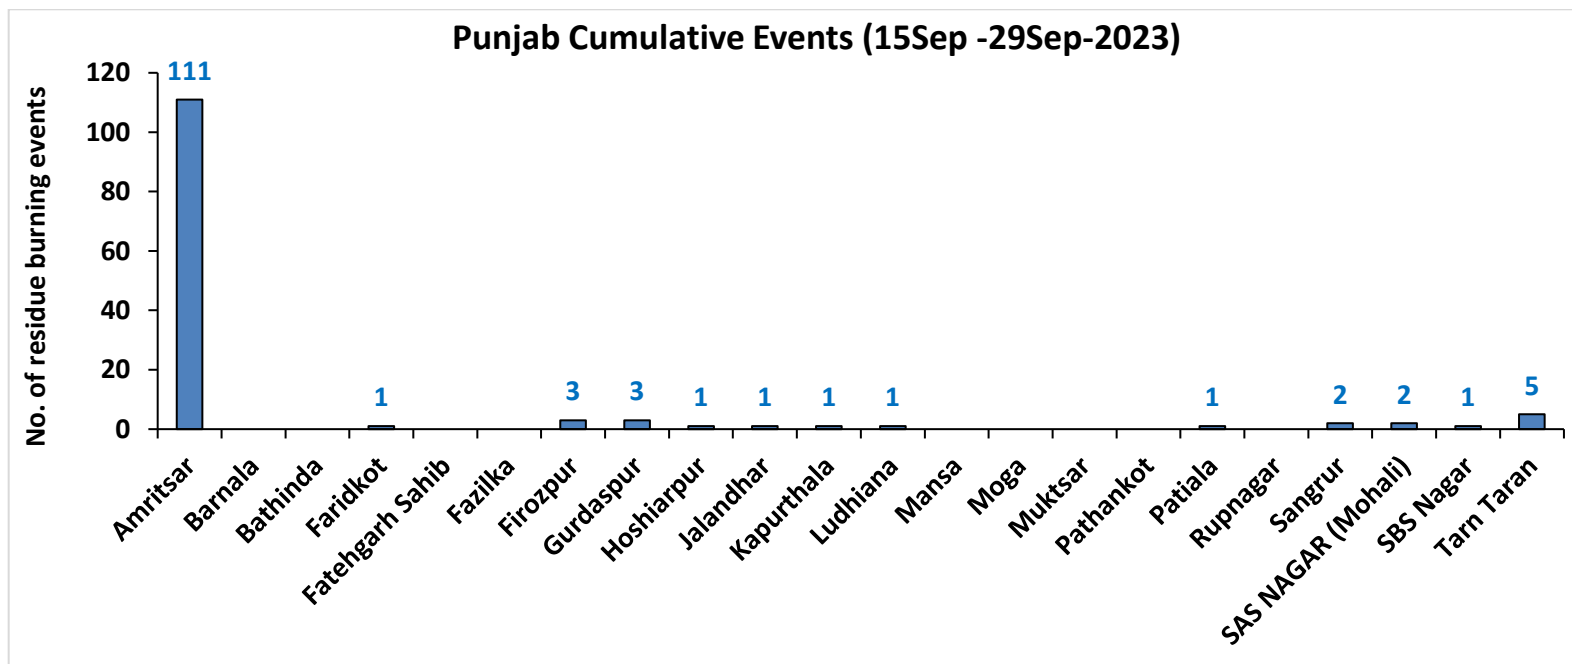

## District-wise cumulative number of residues burning events in Punjab (15Sep- 29Sep-2023)