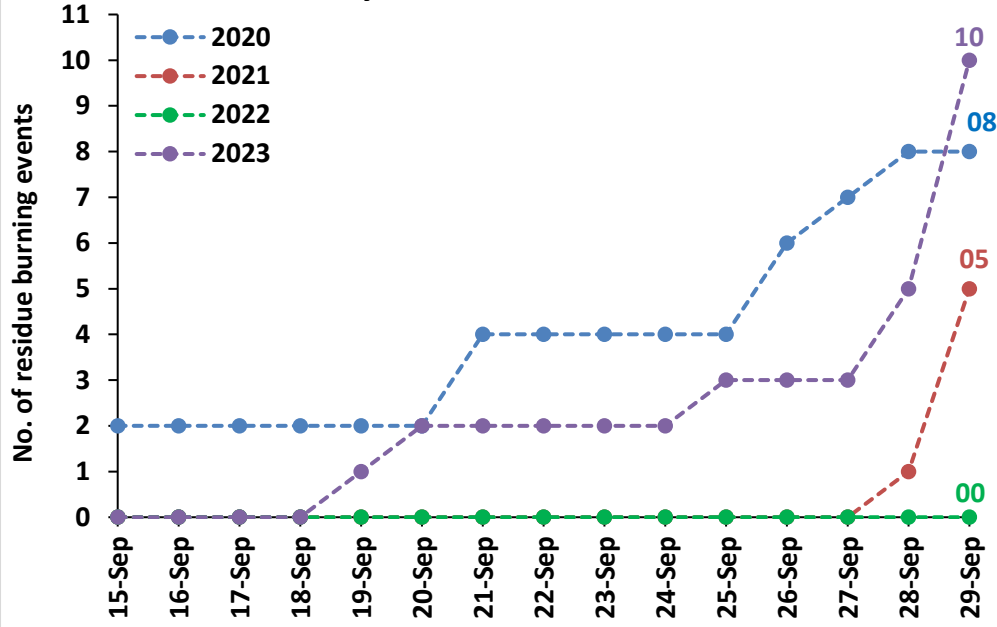

Madhya Pradesh Cumulative