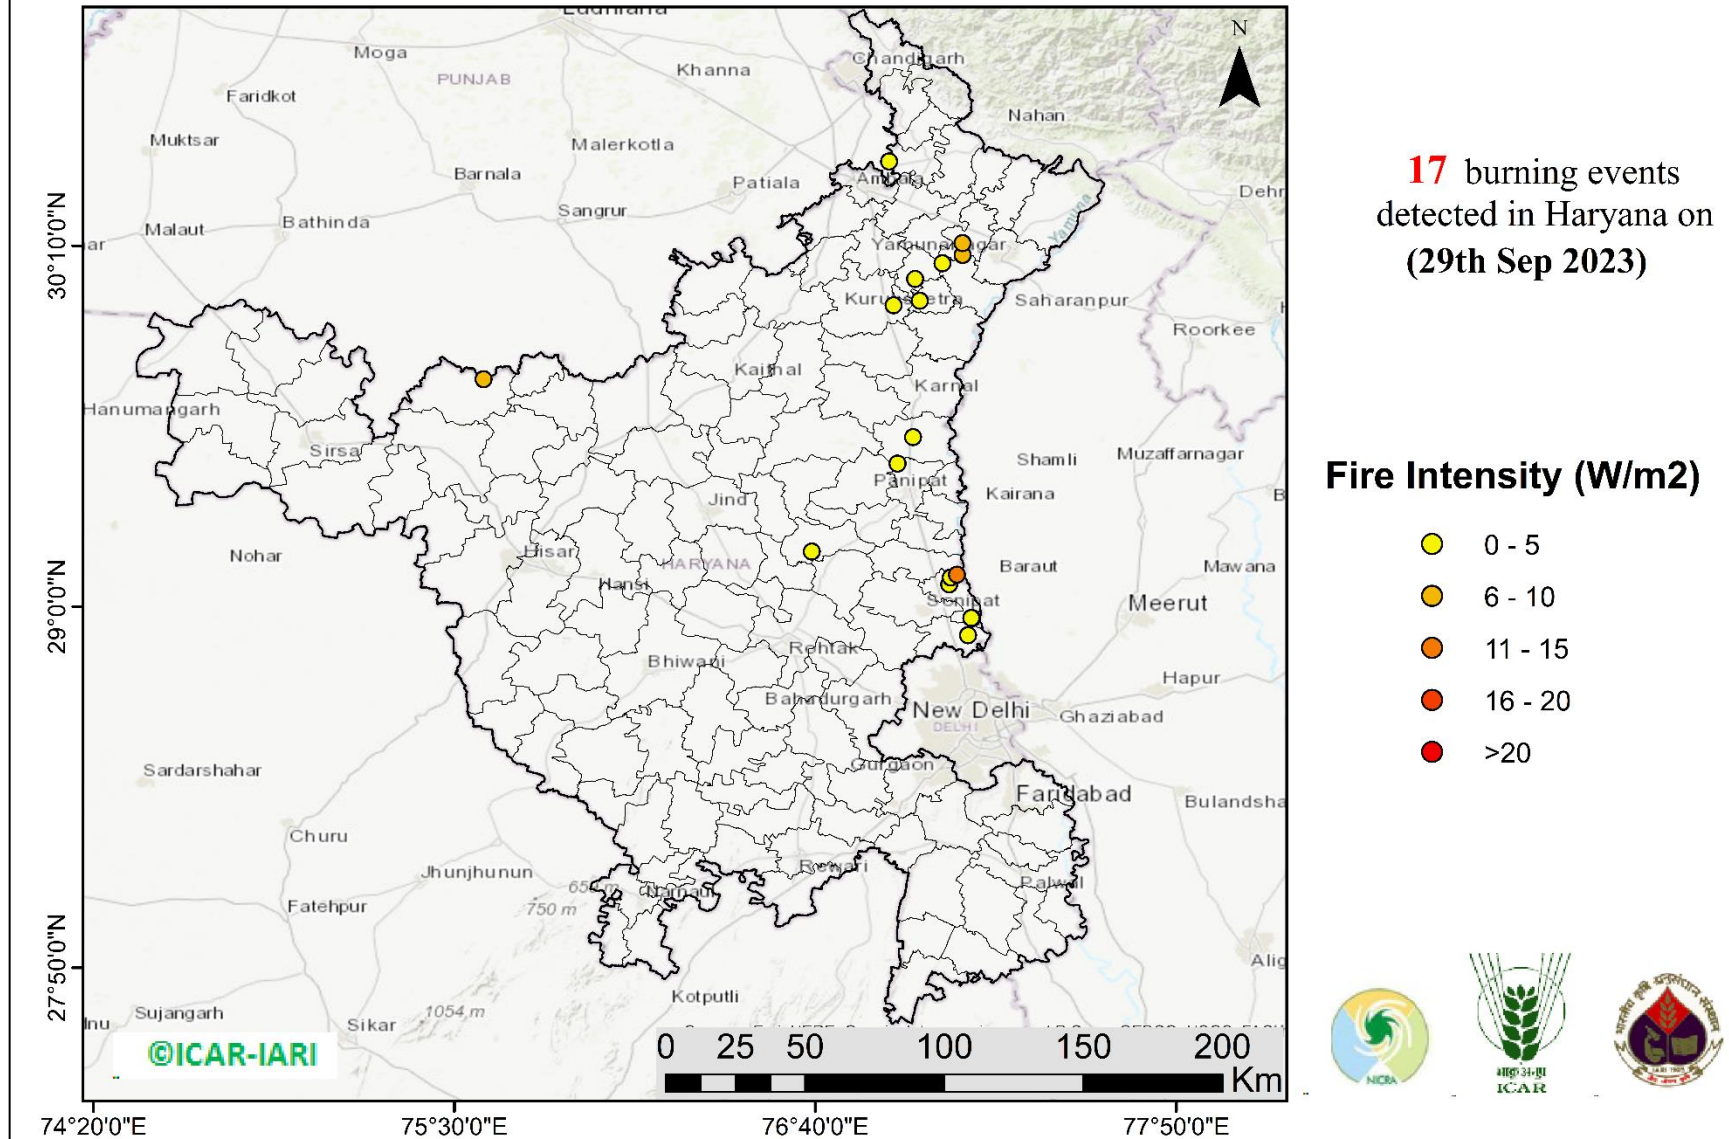

Haryana

RICE RESIDUE BURNING IN HARYANA

<http://geoportal.icar.gov.in:8080/geoexplorer/composer/>