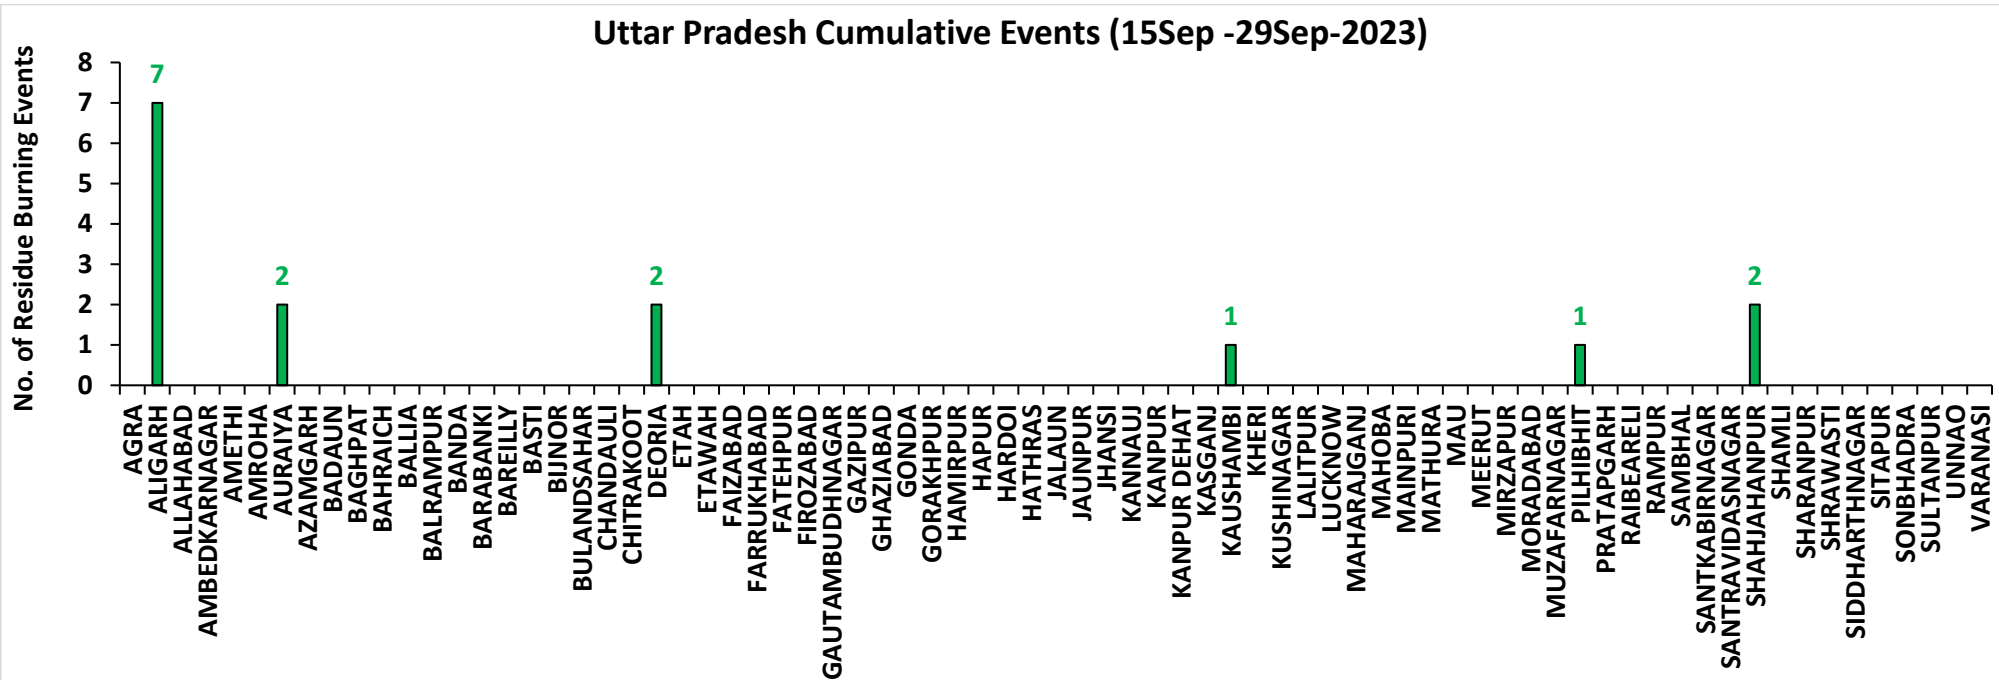

District-wise cumulative number of residues burning events in Uttar Pradesh (15Sep-29Sep-2023)