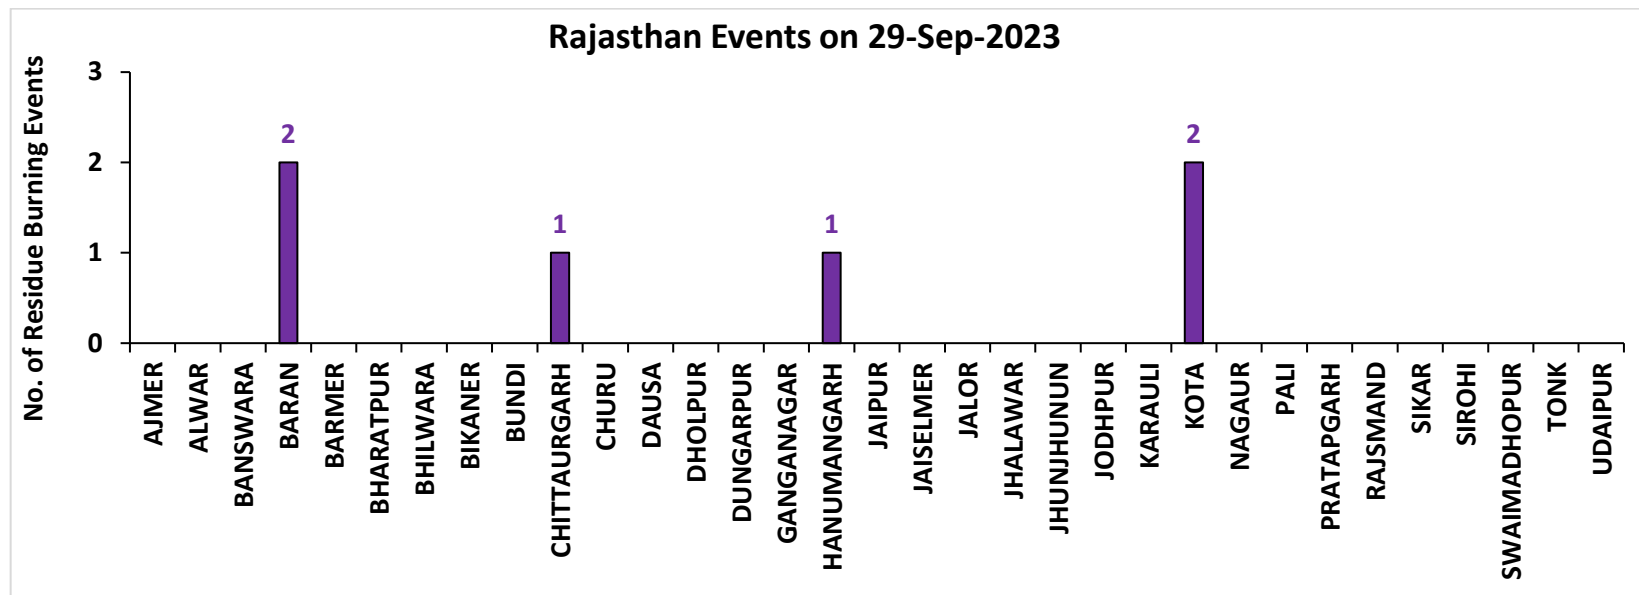

District-wise cumulative number of residues burning events in Rajasthan (15Sep-29Sep-2023)