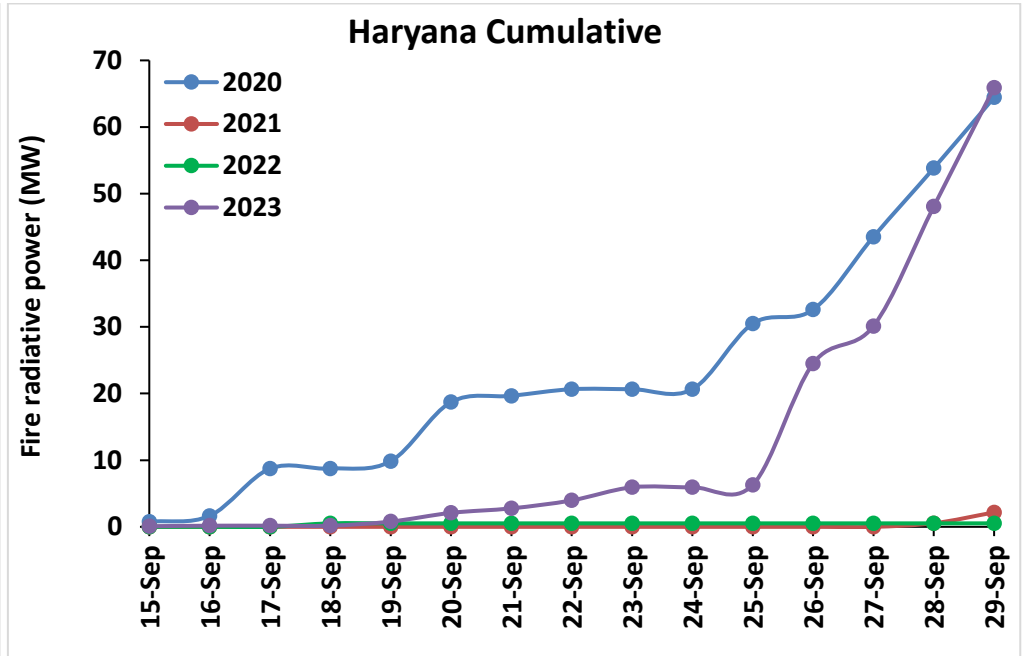

Comparison of residue burning fire power in current year (2023) with previous years (2020, 2021 and 2022) for the study States