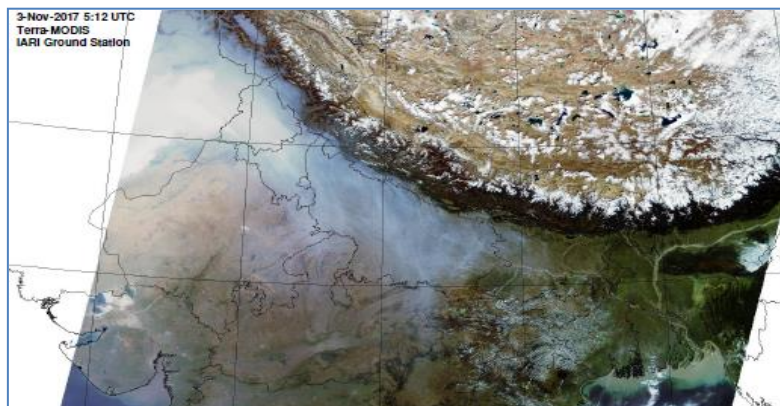

MONITORING PADDY RESIDUE BURNING IN INDIA USING SATELLITE REMOTE SENSING DURING 2023

Bulletin
No. 15

Events Date:
29-Sep-2023

Issued on:
29-Sep-2023

Consortium for Research on Agroecosystem Monitoring and Modeling from Space (CREAMS) Laboratory,
Division of Agricultural Physics, ICAR – Indian Agricultural Research Institute, New Delhi – 110012

<http://creams.iari.res.in>