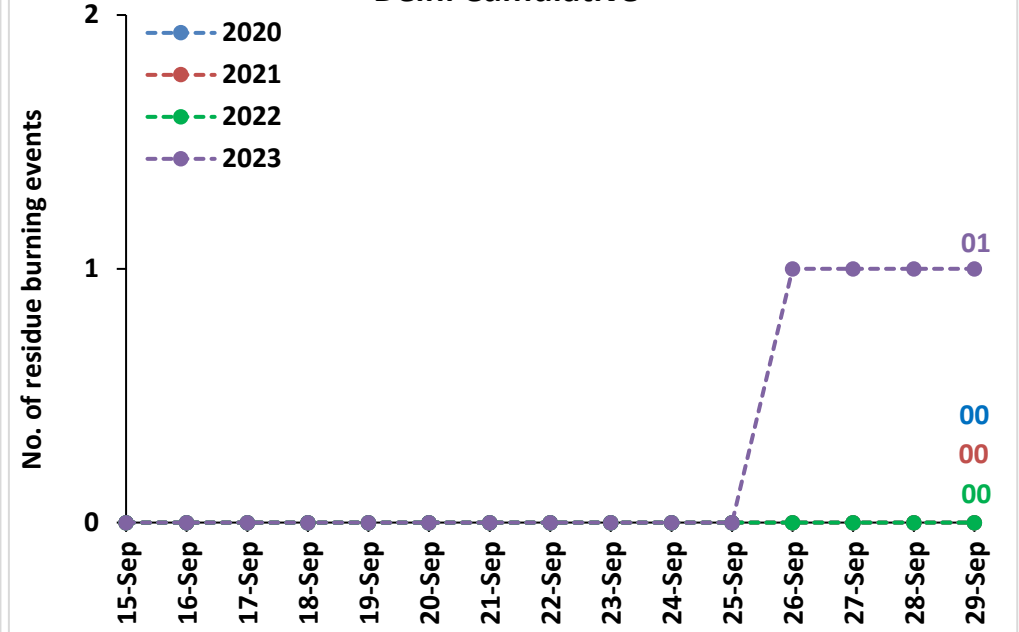

Delhi Cumulative