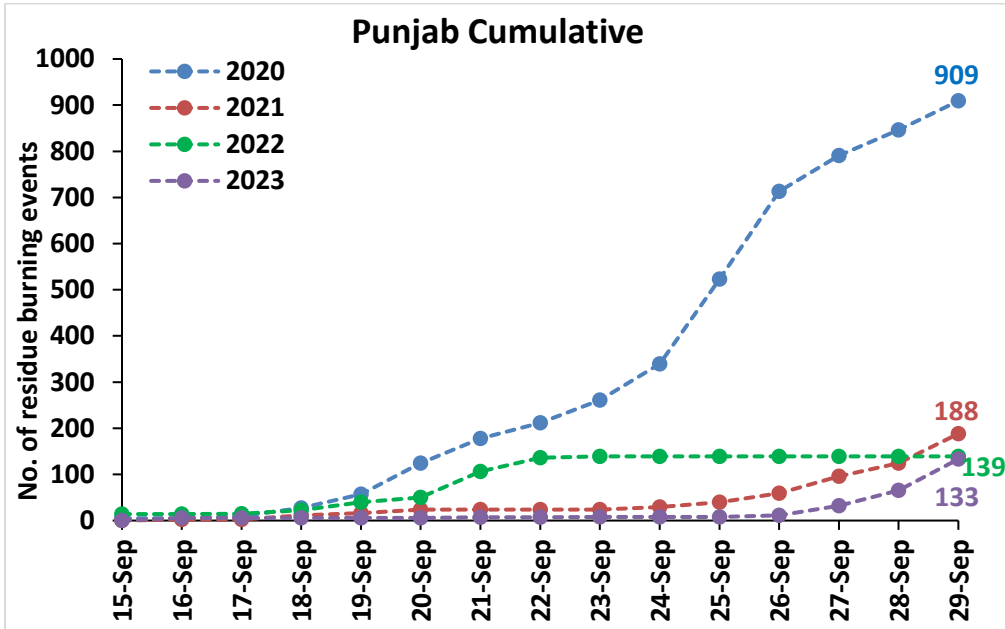

Comparison of residue burning events in current year (2023) with previous years (2020, 2021 and 2022) for the study State