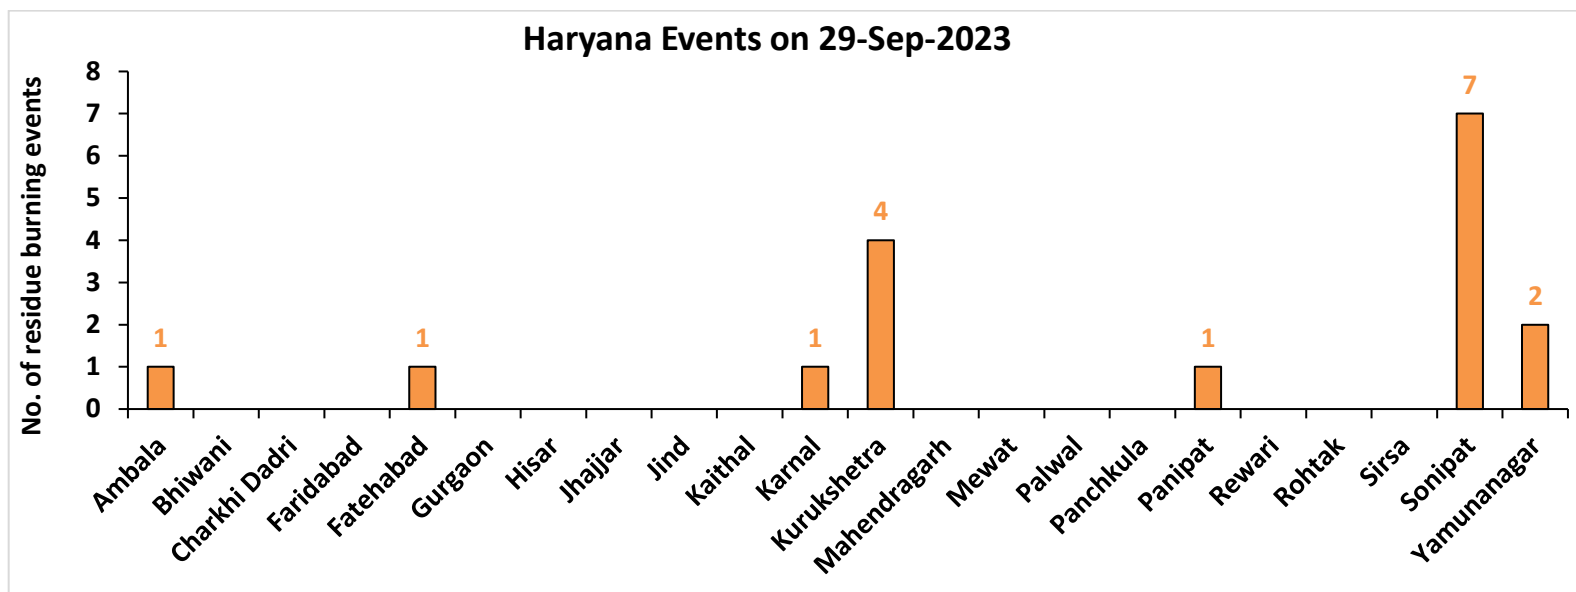

District-wise cumulative number of residues burning events in Haryana (15Sep-29Sep-2023)