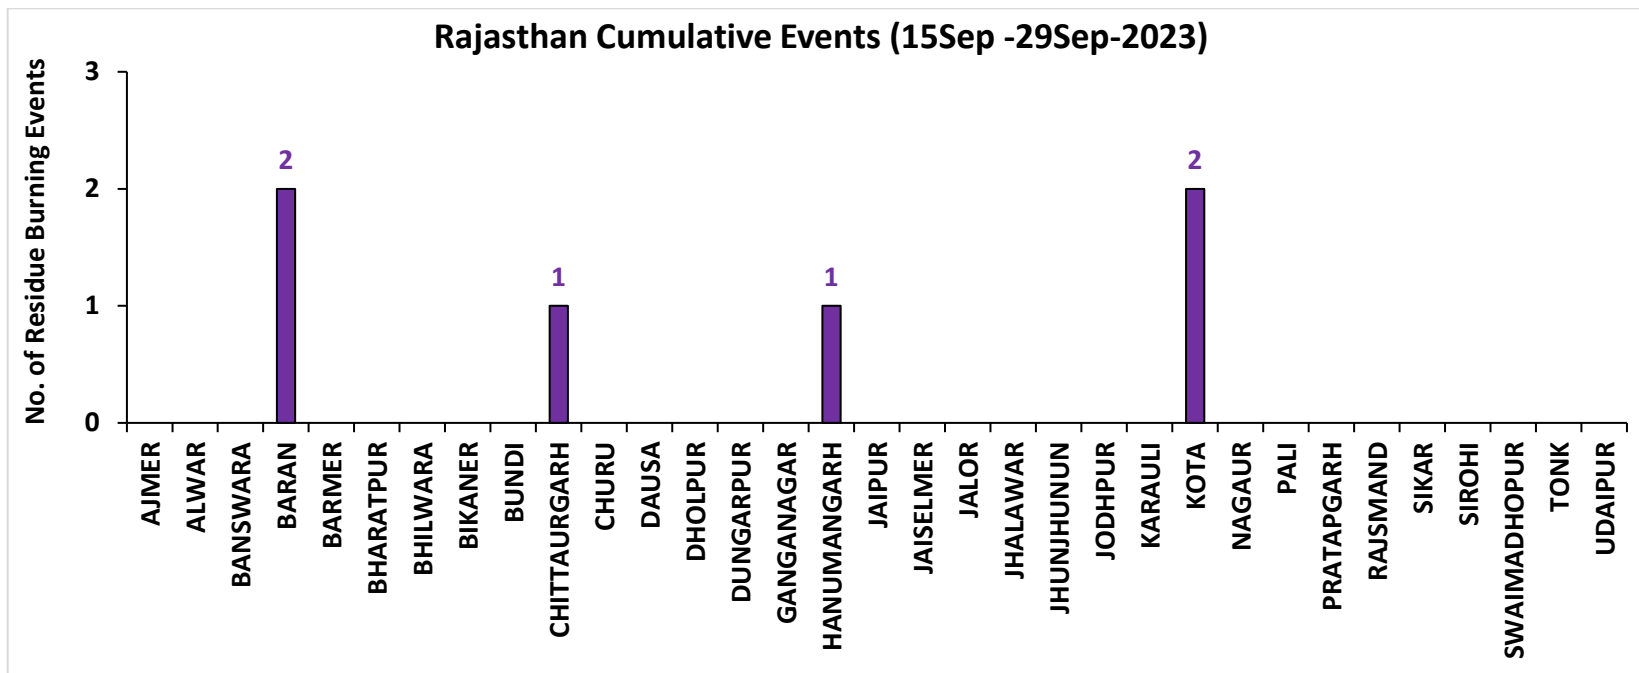

## District-wise cumulative number of residues burning events in Rajasthan (15Sep-29Sep-2023)