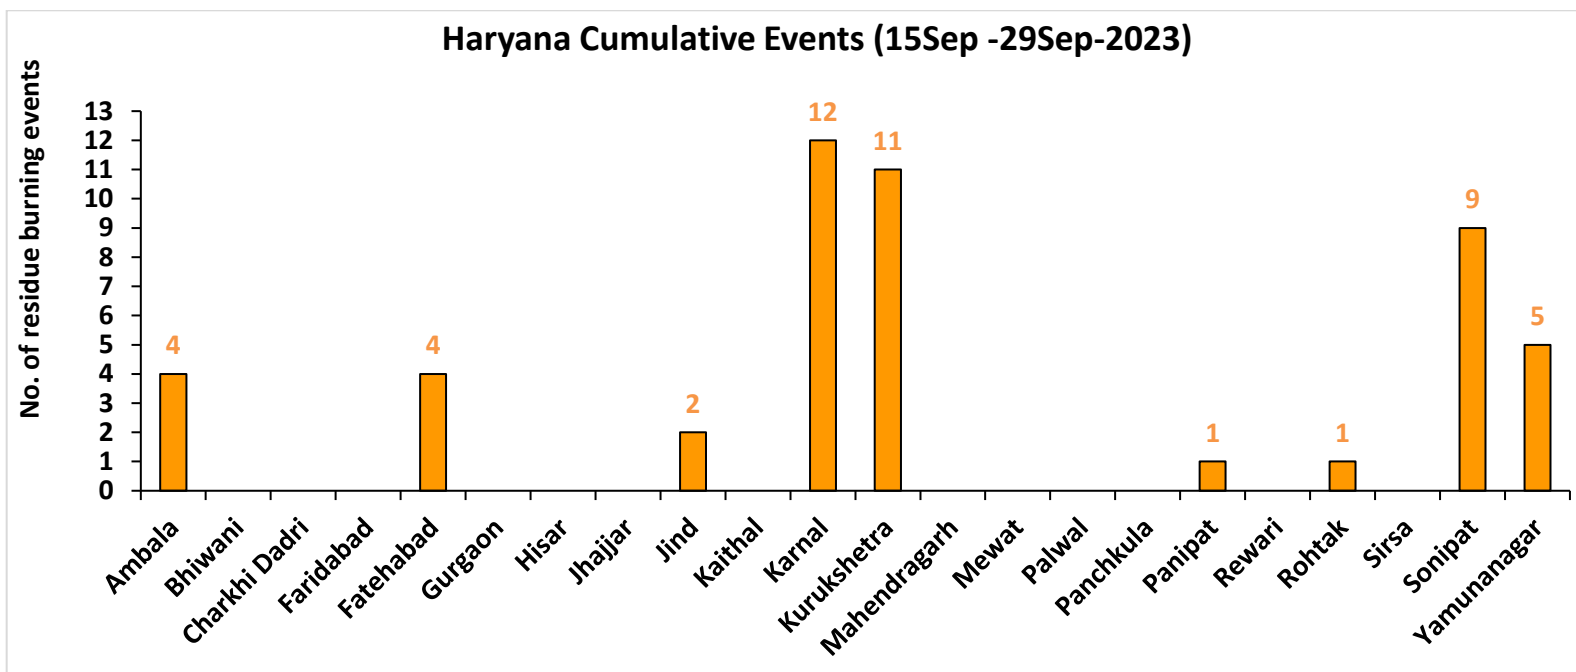

District-wise cumulative number of residues burning events in Haryana (15Sep-29Sep-2023)