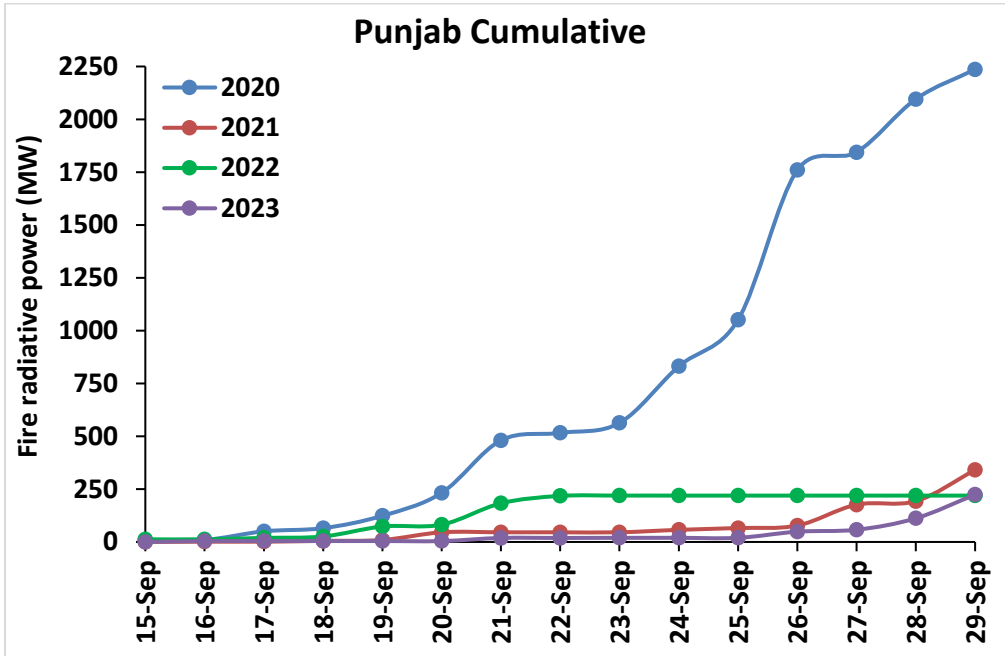

Comparison of residue burning fire power in current year (2023) with previous years (2020, 2021 and 2022) for the study States