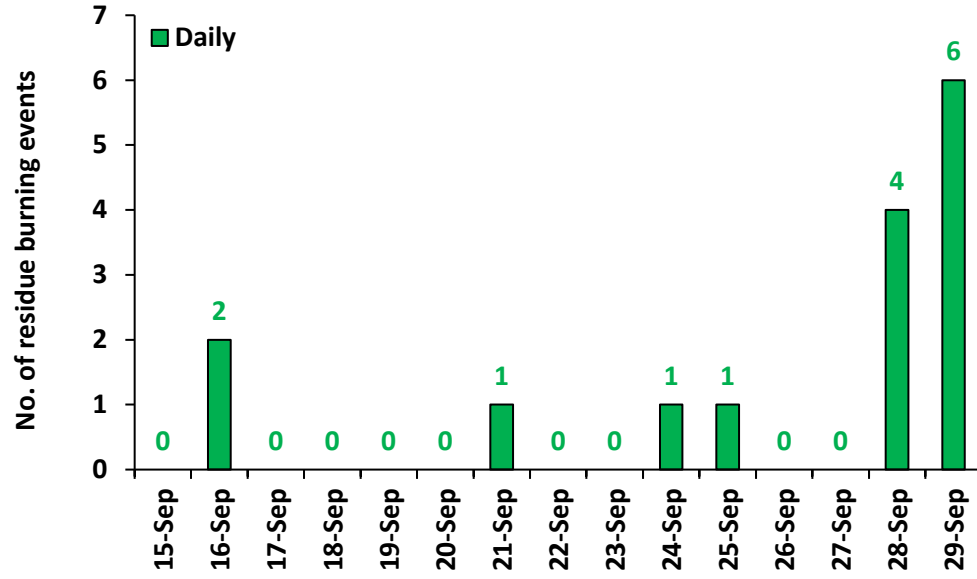

Uttar Pradesh