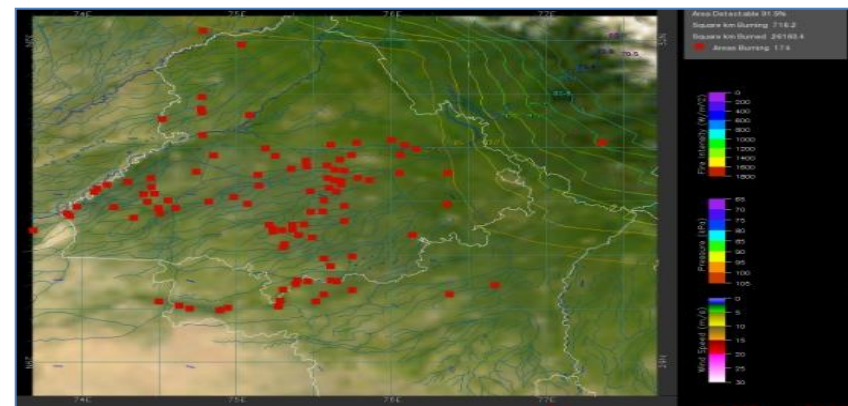

# MONITORING PADDY RESIDUE BURNING IN INDIA USING SATELLITE REMOTE SENSING DURING 2023

Bulletin  
No. 15

Events Date:  
29-Sep-2023

Issued on:  
29-Sep-2023

Consortium for Research on Agroecosystem Monitoring and Modeling from Space (CREAMS) Laboratory,  
Division of Agricultural Physics, ICAR – Indian Agricultural Research Institute, New Delhi – 110012

## Highlights for 29-Sep-2023

- The active fire events due to rice residue burning were monitored using satellite remote sensing, following the "Standard Protocol for Estimation of Crop Residue Burning Fire Events using Satellite Data".
- Satellites detected **102** residue burning events in the six study States on 29-Sep-2023.
- The state wise events detected on 29-Sep-2023 were **68** in Punjab, **17** in Haryana, **06** in UP, **00** in Delhi, **06** in Rajasthan and **05** in MP.
- Total **214** burning events were detected in the six states between 15-Sept-2023 and 29-Sep-2023, which are distributed as **133**, **49**, **15**, **01**, **06** and **10** in Punjab, Haryana, UP, Delhi, Rajasthan and MP, respectively.
- Detection of residue burning events was hampered by the presence of scattered clouds over eastern Uttar Pradesh, and eastern Madhya Pradesh states.