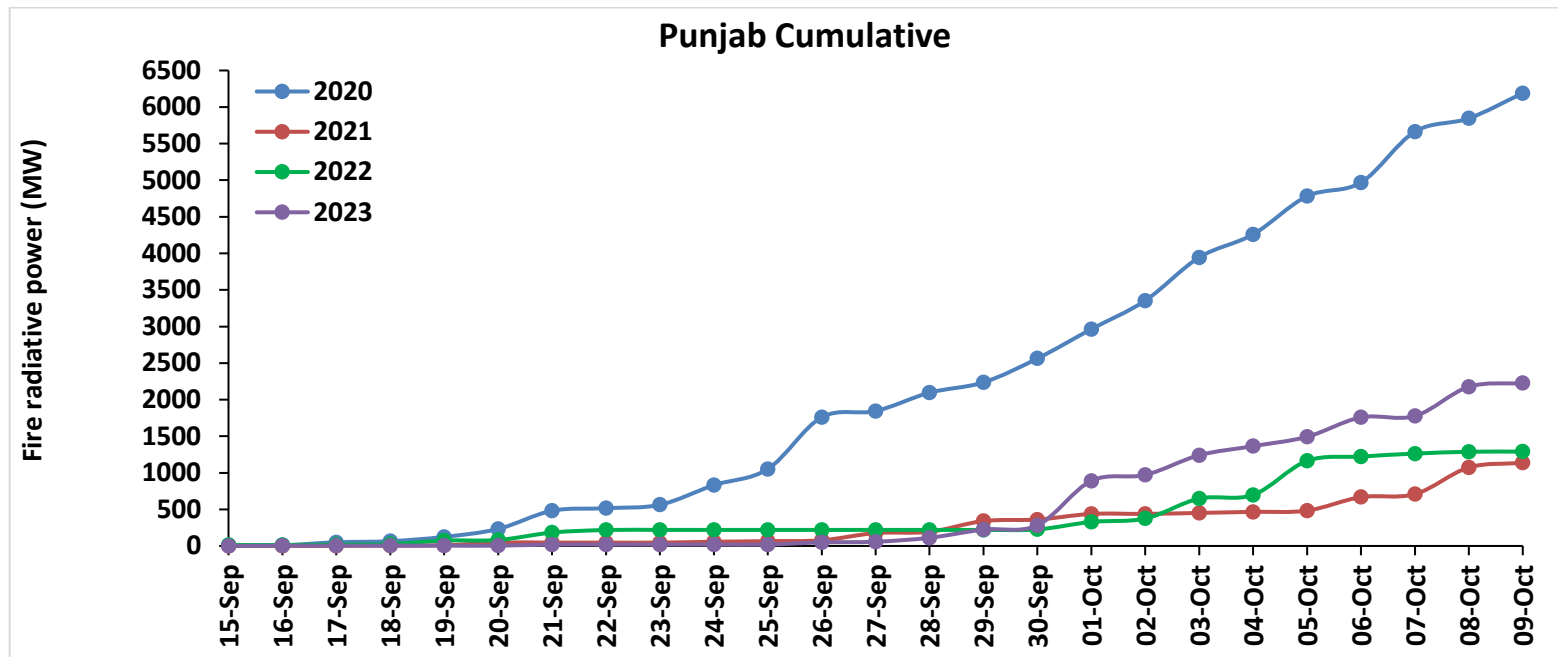

Comparison of residue burning fire power in current year (2023) with previous years (2020, 2021 and 2022) for the study States