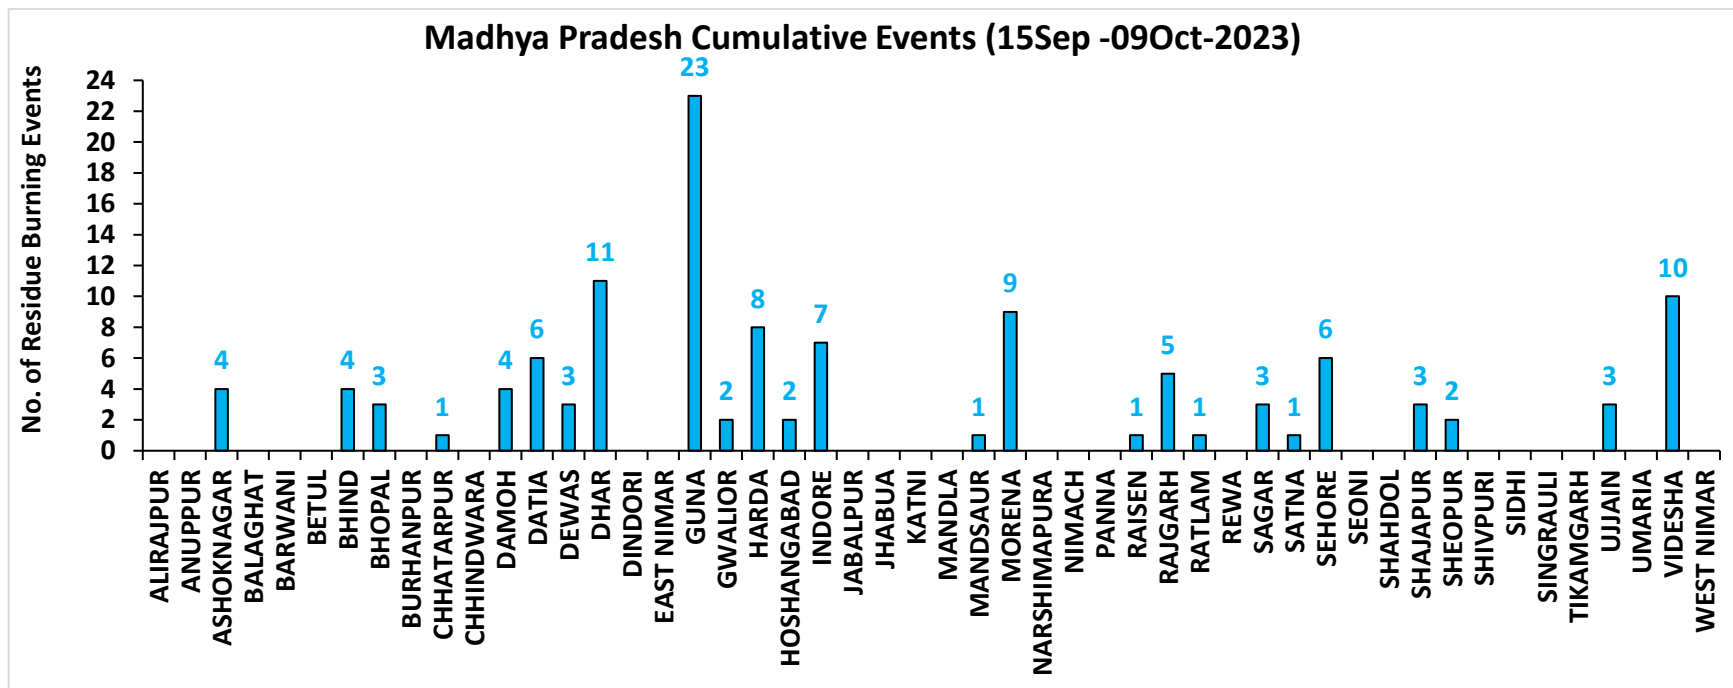

District-wise cumulative number of residues burning events in Madhya Pradesh (15Sep-09Oct -2023)

District-wise cumulative number of residues burning events detected in 2020, 2021, 2022 and 2023
(Period: 15 September-09 October)

(a) Punjab

District	15 Sep-09 Oct			
	2020	2021	2022	2023
Amritsar	1278	279	454	567
Barnala	5	2	3	6
Bathinda	1	0	0	0
Faridkot	17	16	3	8
Fatehgarh Sahib	30	17	4	11
Fazilka	1	3	0	3
Firozpur	69	18	16	23
Gurdaspur	103	12	9	10
Hoshiarpur	5	0	0	2
Jalandhar	24	11	13	16
Kapurthala	39	17	22	61
Ludhiana	63	42	11	9
Mansa	4	1	1	5
Moga	15	3	2	2
Muktsar	1	1	1	0
Pathankot	0	0	0	0
Patiala	142	46	26	87
Rupnagar	7	2	0	1
Sangrur	52	9	12	30
SAS NAGAR (Mohali)	12	11	4	30
SBS Nagar	5	1	2	2
Tarn Taran	475	123	131	154
Total	2348	614	714	1027

(b) Haryana

District	15 Sep-09 Oct			
	2020	2021	2022	2023
AMBALA	41	5	10	58
BHIWANI	0	0	0	0
CHARKHI DADRI	0	0	0	0
FARIDABAD	0	0	0	0
FATEHABAD	20	4	3	33
GURGAON	0	0	0	0
HISAR	3	0	0	9
JHAJJAR	1	0	0	2
JIND	3	2	8	25
KAITHAL	42	18	9	19
KARNAL	77	35	20	19
KURUKSHETRA	63	27	27	49
MAHENDRAGARH	0	0	0	0
MEWAT	0	0	0	0
PALWAL	5	3	0	7
PANCHKULA	0	0	0	0
PANIPAT	6	2	1	10
REWARI	0	0	0	0
ROHTAK	0	0	0	1
SIRSA	2	0	0	1
SONIPAT	6	1	2	30
YAMUNANAGAR	19	4	1	28
Total	288	101	81	291