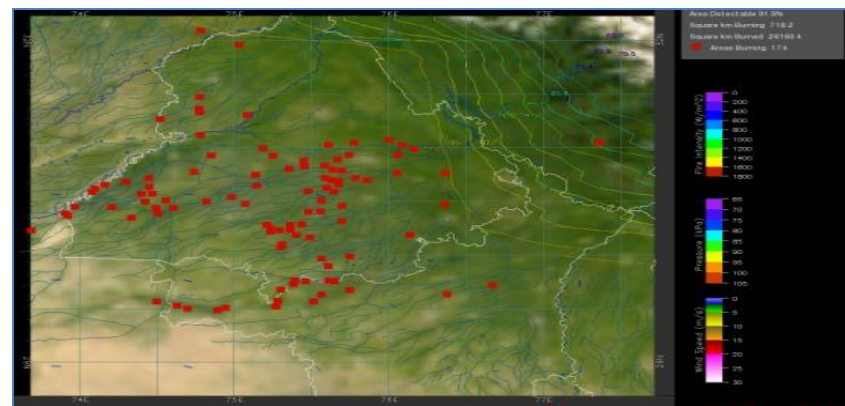

**Bulletin
No. 25**

**Events Date:
09-Oct-2023**

**Issued on:
09-Oct-2023**

MONITORING PADDY RESIDUE BURNING IN INDIA USING SATELLITE REMOTE SENSING DURING 2023

**Consortium for Research on Agroecosystem Monitoring and Modeling from Space (CREAMS) Laboratory,
Division of Agricultural Physics, ICAR – Indian Agricultural Research Institute, New Delhi – 110012**

<http://creams.iari.res.in>

Highlights for 09-Oct-2023

- The active fire events due to rice residue burning were monitored using satellite remote sensing, following the "Standard Protocol for Estimation of Crop Residue Burning Fire Events using Satellite Data".
- Satellites detected **126** residue burning events in the six study States on 09-Oct-2023.
- The state wise events detected on 09-Oct-2023 were **58** in Punjab, **14** in Haryana, **13** in UP, **00** in Delhi, **17** in Rajasthan and **24** in MP.
- Total **1691** burning events were detected in the six states between 15-Sept-2023 and 09-Oct-2023, which are distributed as **1027**, **291**, **151**, **01**, **98** and **123** in Punjab, Haryana, UP, Delhi, Rajasthan and MP, respectively.