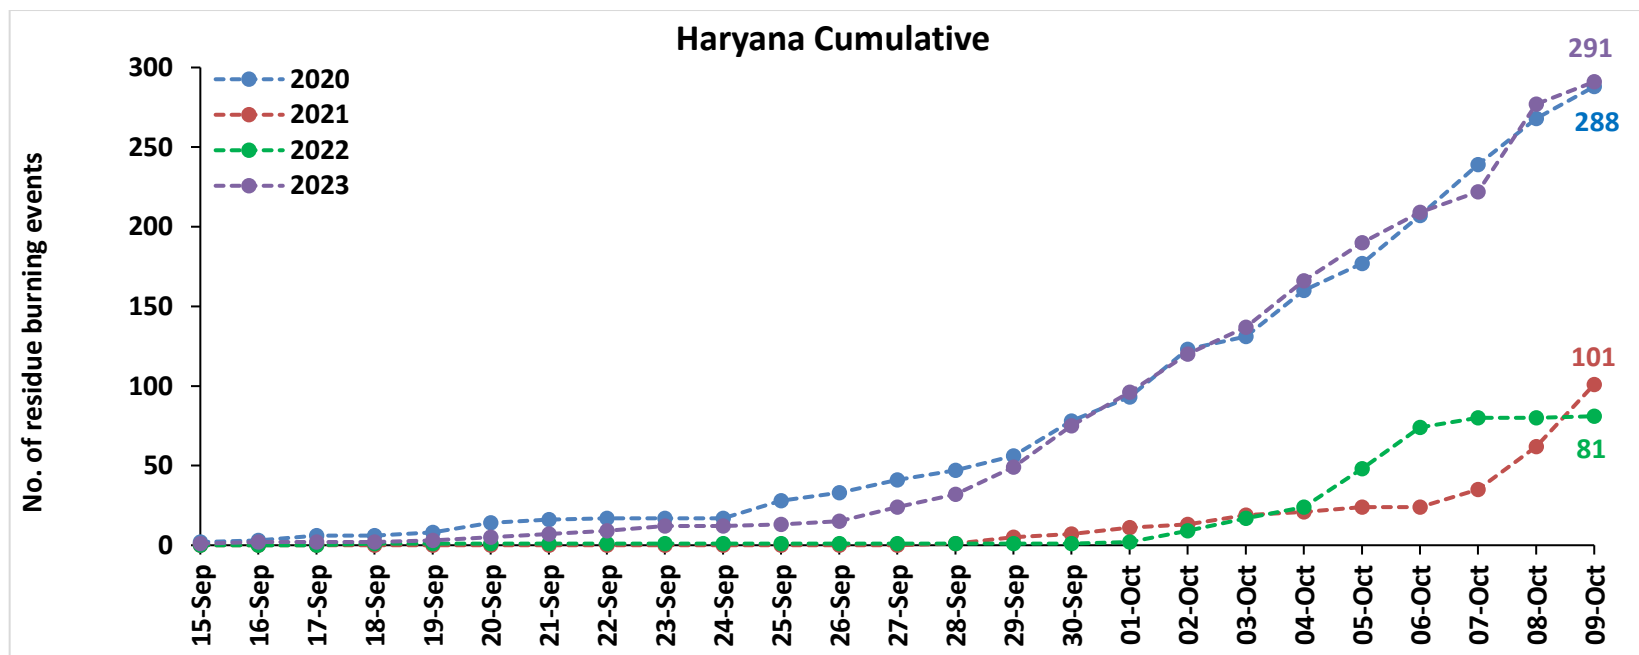

<http://creams.iari.res.in>

Highlights for 09-Oct-2023

- The active fire events due to rice residue burning were monitored using satellite remote sensing, following the "Standard Protocol for Estimation of Crop Residue Burning Fire Events using Satellite Data".
- Satellites detected **126** residue burning events in the six study States on 09-Oct-2023.
- The state wise events detected on 09-Oct-2023 were **58** in Punjab, **14** in Haryana, **13** in UP, **00** in Delhi, **17** in Rajasthan and **24** in MP.
- Total **1691** burning events were detected in the six states between 15-Sept-2023 and 09-Oct-2023, which are distributed as **1027**, **291**, **151**, **01**, **98** and **123** in Punjab, Haryana, UP, Delhi, Rajasthan and MP, respectively.

Temporal distribution of rice residue burning events for the study States in 2023

Haryana

Uttar Pradesh

Comparison of residue burning events in current year (2023) with previous years (2020, 2021 and 2022) for the study State

Comparison of residue burning fire power in current year (2023) with previous years (2020, 2021 and 2022) for the study States

Punjab

RICE RESIDUE BURNING IN PUNJAB

58 burning events
detected in Punjab during
(09th Oct 2023)