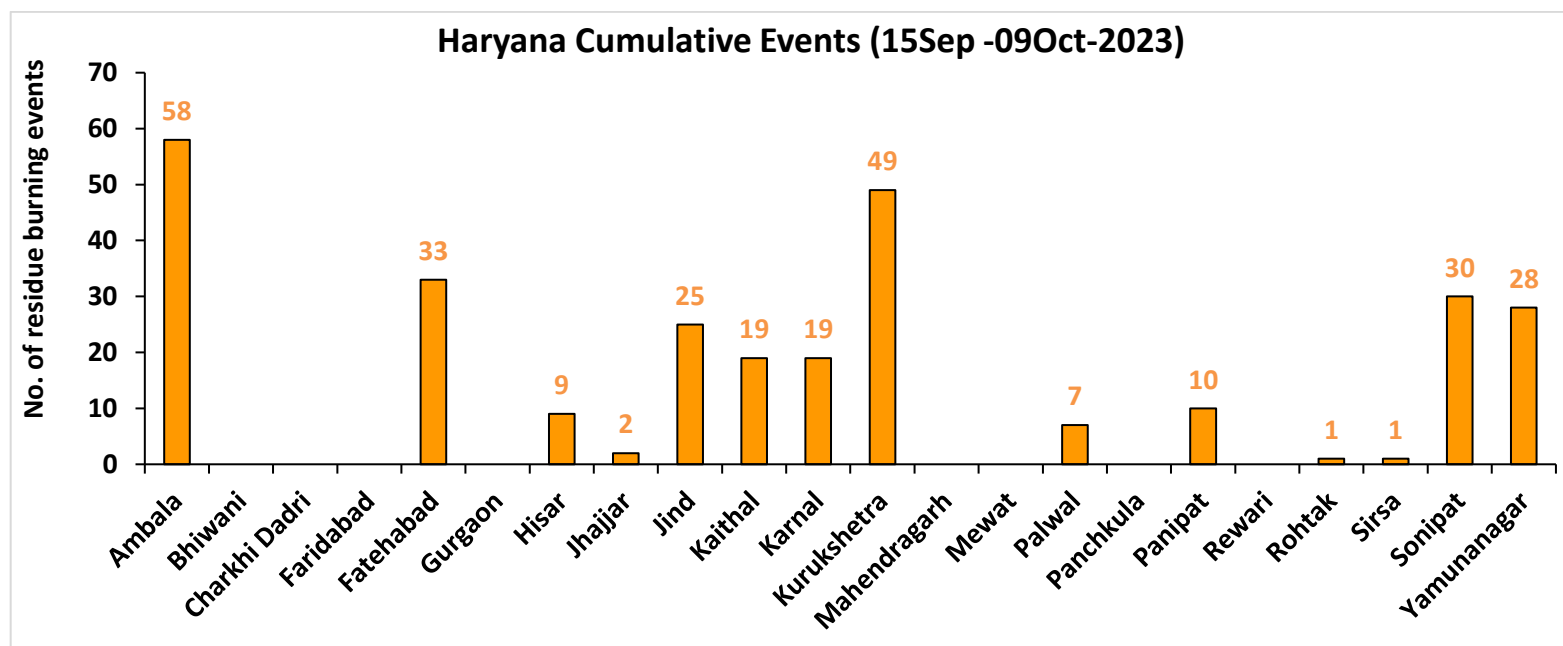

District-wise cumulative number of residues burning events in Haryana (15Sep-09Oct -2023)