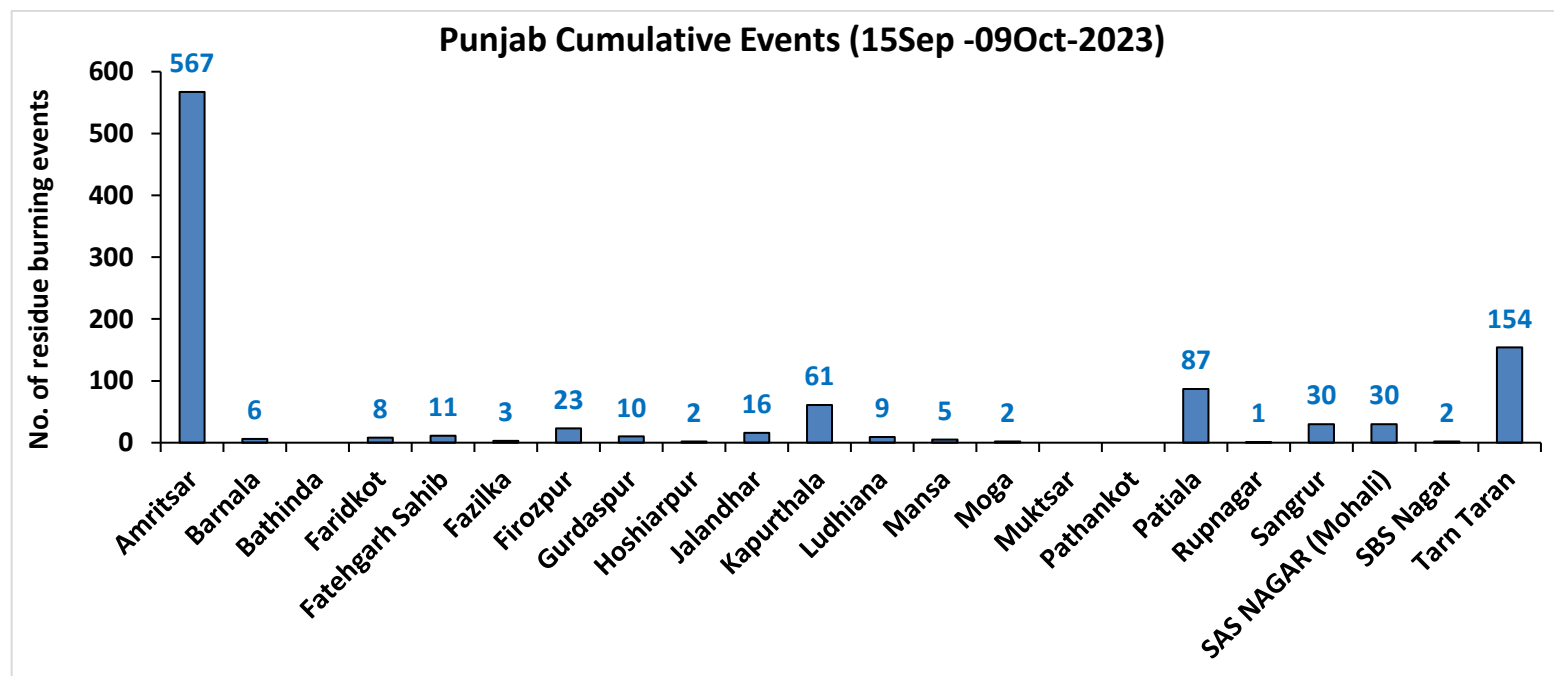

District-wise cumulative number of residues burning events in Punjab (15Sep- 09Oct-2023)