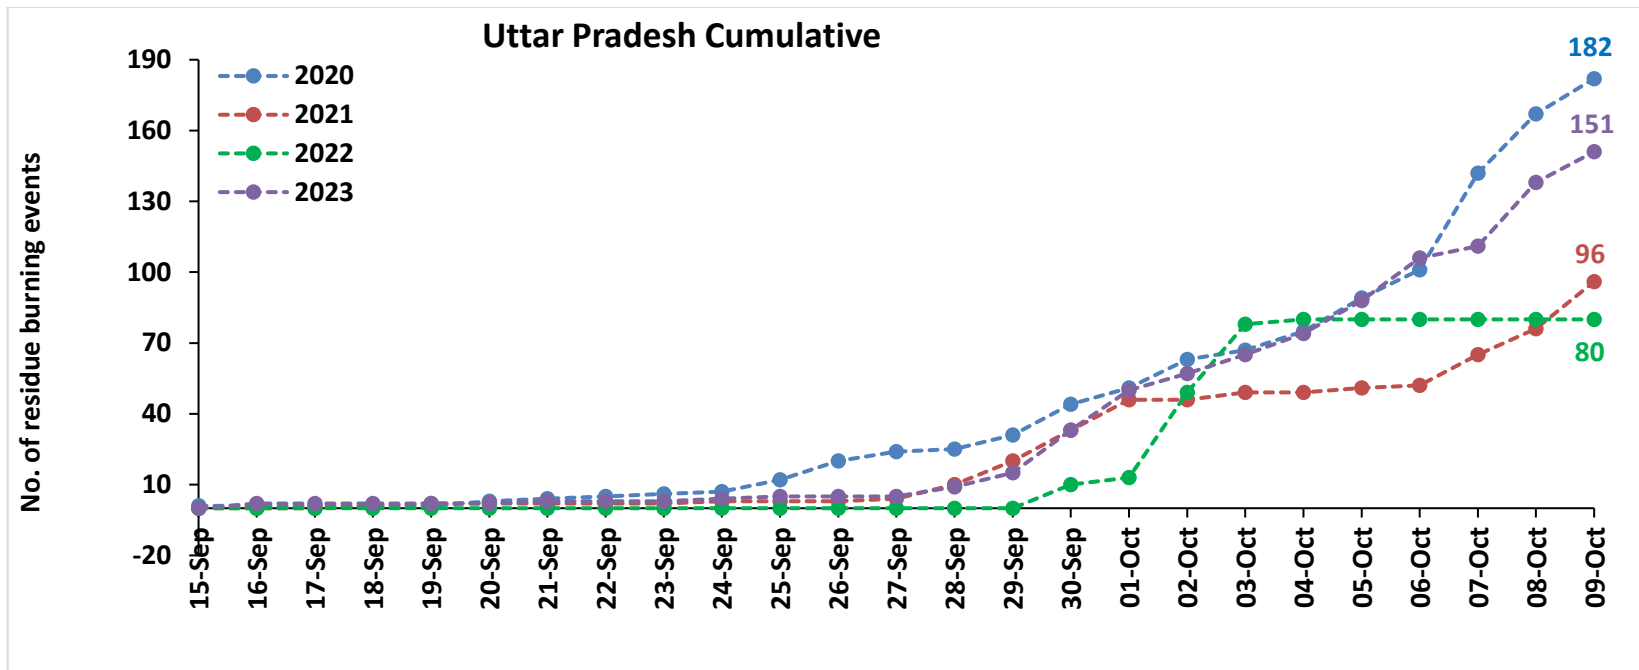

<http://creams.iari.res.in>

Highlights for 09-Oct-2023

- The active fire events due to rice residue burning were monitored using satellite remote sensing, following the "Standard Protocol for Estimation of Crop Residue Burning Fire Events using Satellite Data".
- Satellites detected **126** residue burning events in the six study States on 09-Oct-2023.
- The state wise events detected on 09-Oct-2023 were **58** in Punjab, **14** in Haryana, **13** in UP, **00** in Delhi, **17** in Rajasthan and **24** in MP.
- Total **1691** burning events were detected in the six states between 15-Sept-2023 and 09-Oct-2023, which are distributed as **1027**, **291**, **151**, **01**, **98** and **123** in Punjab, Haryana, UP, Delhi, Rajasthan and MP, respectively.

Temporal distribution of rice residue burning events for the study States in 2023

Haryana

Uttar Pradesh

Comparison of residue burning events in current year (2023) with previous years (2020, 2021 and 2022) for the study State

Comparison of residue burning fire power in current year (2023) with previous years (2020, 2021 and 2022) for the study States

Punjab

RICE RESIDUE BURNING IN PUNJAB

58 burning events
detected in Punjab during
(09th Oct 2023)