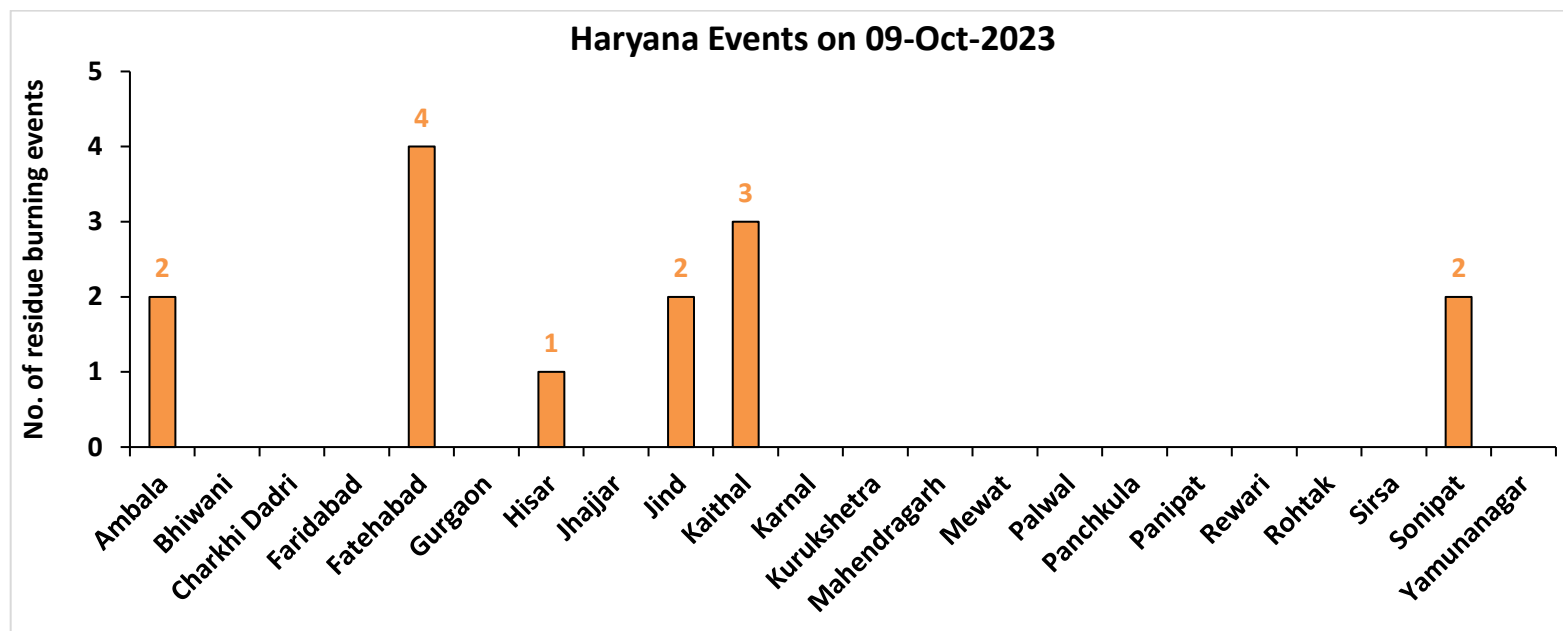

District-wise cumulative number of residues burning events in Haryana (15Sep-09Oct -2023)