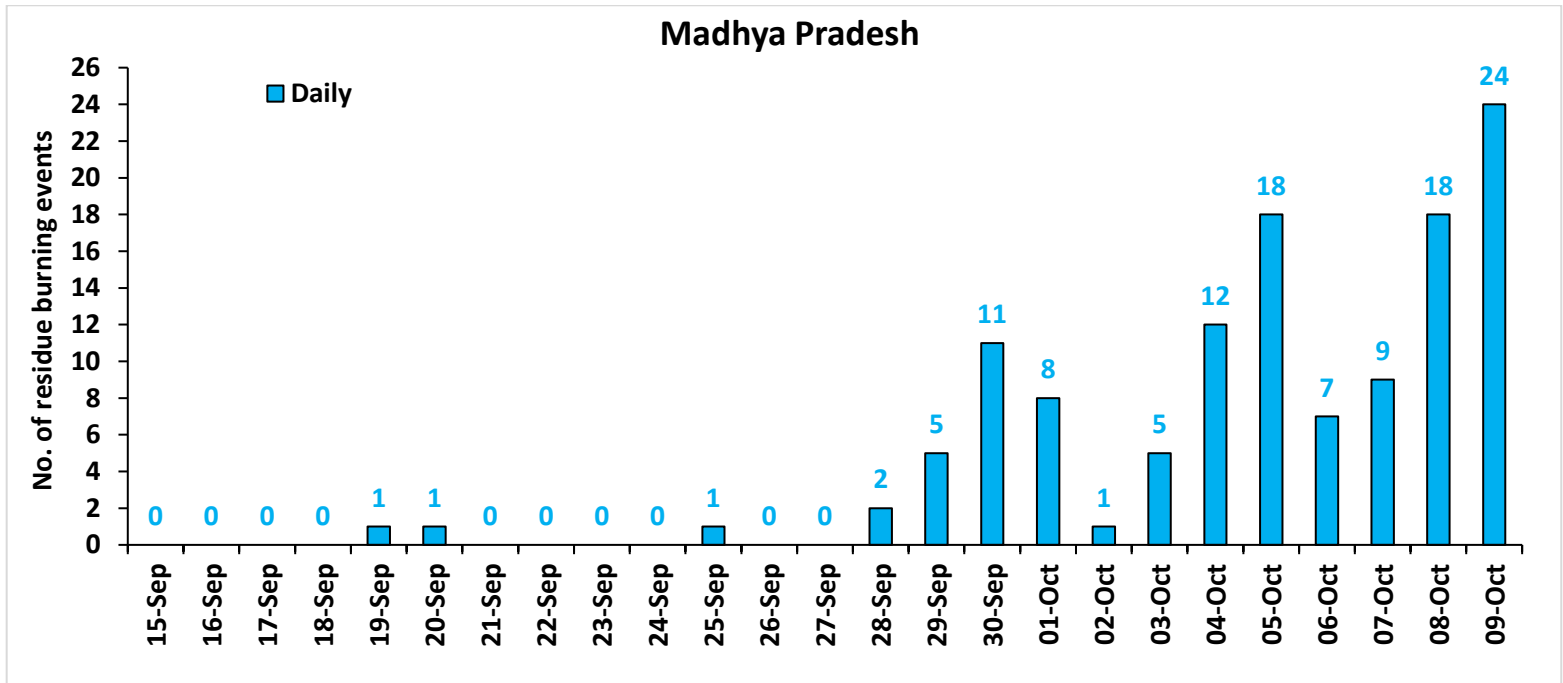

<http://creams.iari.res.in>

Highlights for 09-Oct-2023

- The active fire events due to rice residue burning were monitored using satellite remote sensing, following the "Standard Protocol for Estimation of Crop Residue Burning Fire Events using Satellite Data".
- Satellites detected **126** residue burning events in the six study States on 09-Oct-2023.
- The state wise events detected on 09-Oct-2023 were **58** in Punjab, **14** in Haryana, **13** in UP, **00** in Delhi, **17** in Rajasthan and **24** in MP.
- Total **1691** burning events were detected in the six states between 15-Sept-2023 and 09-Oct-2023, which are distributed as **1027**, **291**, **151**, **01**, **98** and **123** in Punjab, Haryana, UP, Delhi, Rajasthan and MP, respectively.

Temporal distribution of rice residue burning events for the study States in 2023

Haryana

Uttar Pradesh

Comparison of residue burning events in current year (2023) with previous years (2020, 2021 and 2022) for the study State

Comparison of residue burning fire power in current year (2023) with previous years (2020, 2021 and 2022) for the study States

Punjab

RICE RESIDUE BURNING IN PUNJAB

58 burning events
detected in Punjab during
(09th Oct 2023)