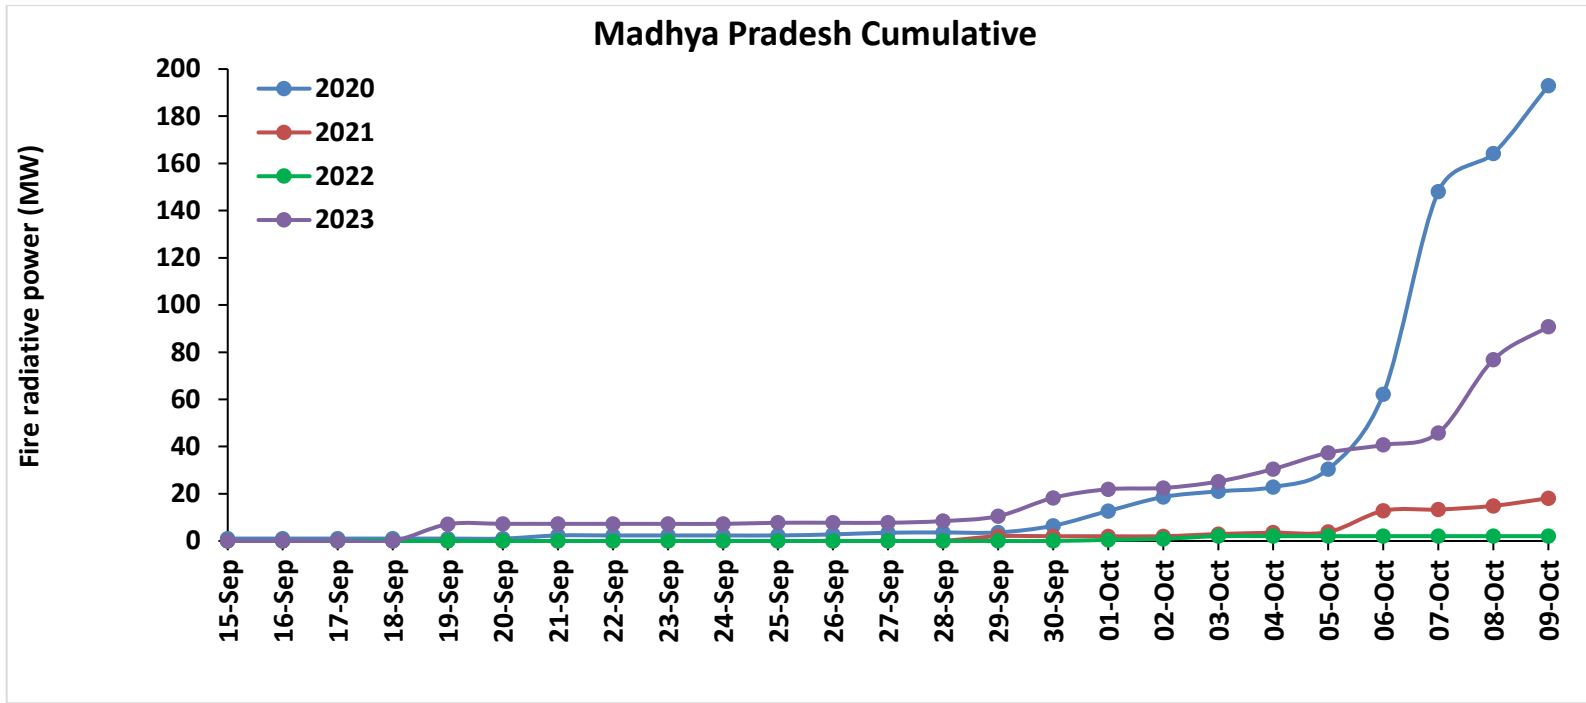

<http://creams.iari.res.in>

Highlights for 09-Oct-2023

- The active fire events due to rice residue burning were monitored using satellite remote sensing, following the "Standard Protocol for Estimation of Crop Residue Burning Fire Events using Satellite Data".
- Satellites detected **126** residue burning events in the six study States on 09-Oct-2023.
- The state wise events detected on 09-Oct-2023 were **58** in Punjab, **14** in Haryana, **13** in UP, **00** in Delhi, **17** in Rajasthan and **24** in MP.
- Total **1691** burning events were detected in the six states between 15-Sept-2023 and 09-Oct-2023, which are distributed as **1027**, **291**, **151**, **01**, **98** and **123** in Punjab, Haryana, UP, Delhi, Rajasthan and MP, respectively.

Temporal distribution of rice residue burning events for the study States in 2023

Haryana

Uttar Pradesh

Comparison of residue burning events in current year (2023) with previous years (2020, 2021 and 2022) for the study State

Comparison of residue burning fire power in current year (2023) with previous years (2020, 2021 and 2022) for the study States

Punjab

RICE RESIDUE BURNING IN PUNJAB

58 burning events
detected in Punjab during
(09th Oct 2023)