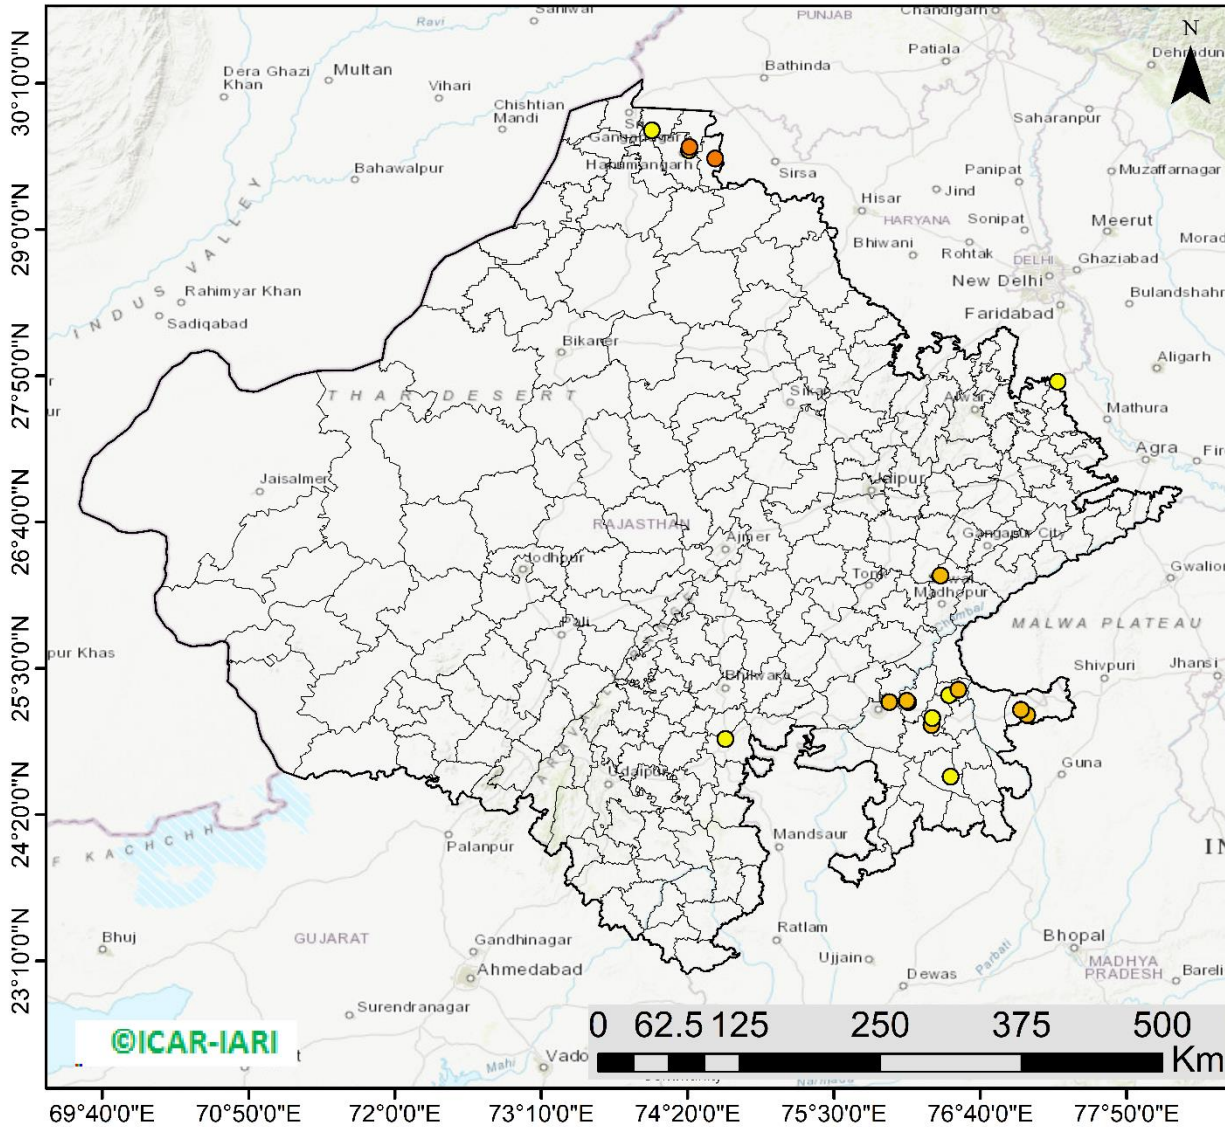

Rajasthan

RICE RESIDUE BURNING IN RAJASTHAN

17 burning events
detected in Rajasthan on
(09th Oct 2023)

Fire Intensity (W/m²)

- 0 - 5
- 6 - 10
- 11 - 15
- 16 - 20
- >20

<http://geoportal.icar.gov.in:8080/geoexplorer/composer/>