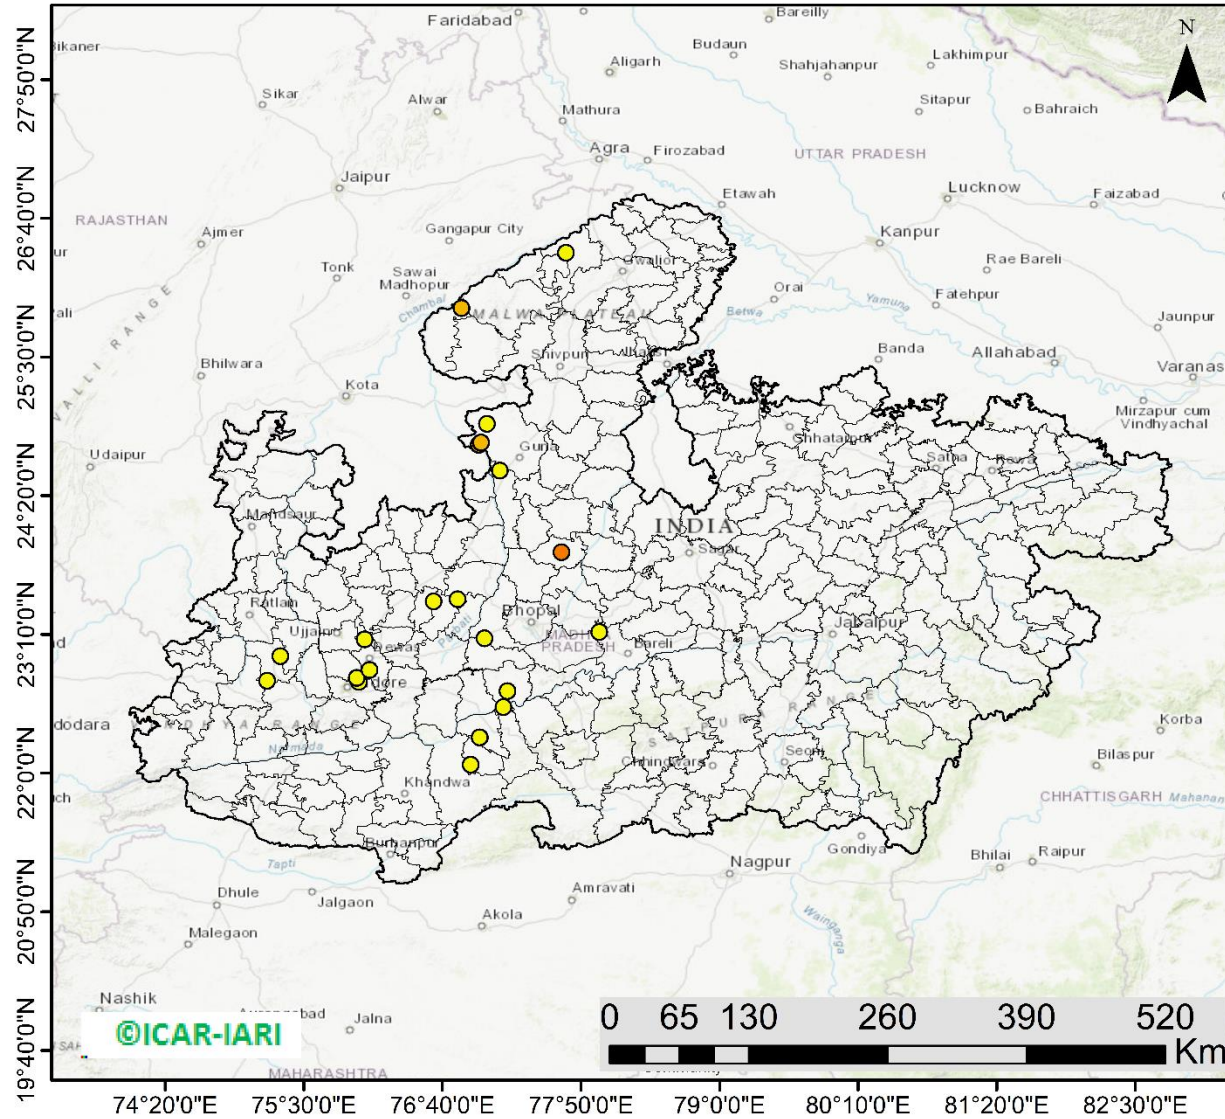

Madhya Pradesh

RICE RESIDUE BURNING IN MADHYA PRADESH

24 burning events detected in MP on (09th Oct 2023)

Fire Intensity (W/m²)

- 0 - 5
- 6 - 10
- 11 - 15
- 16 - 20
- >20