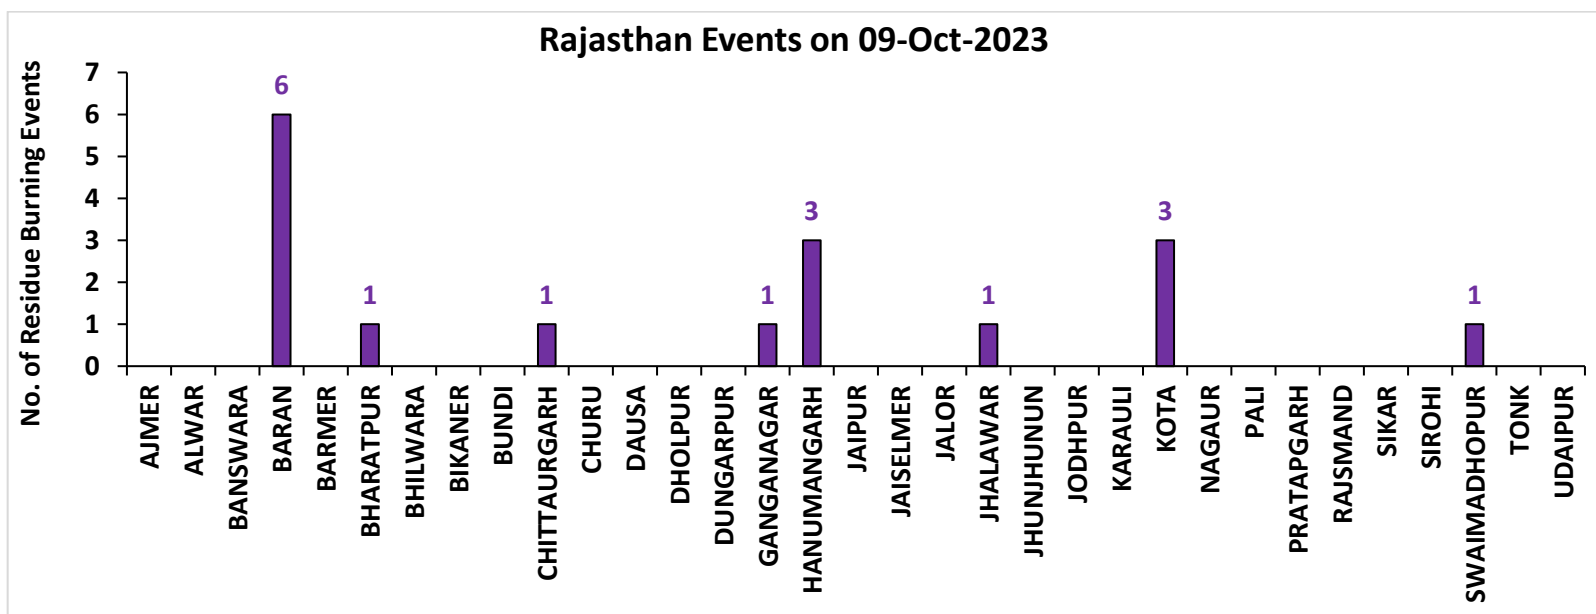

District-wise cumulative number of residues burning events in Rajasthan (15Sep-09Oct -2023)