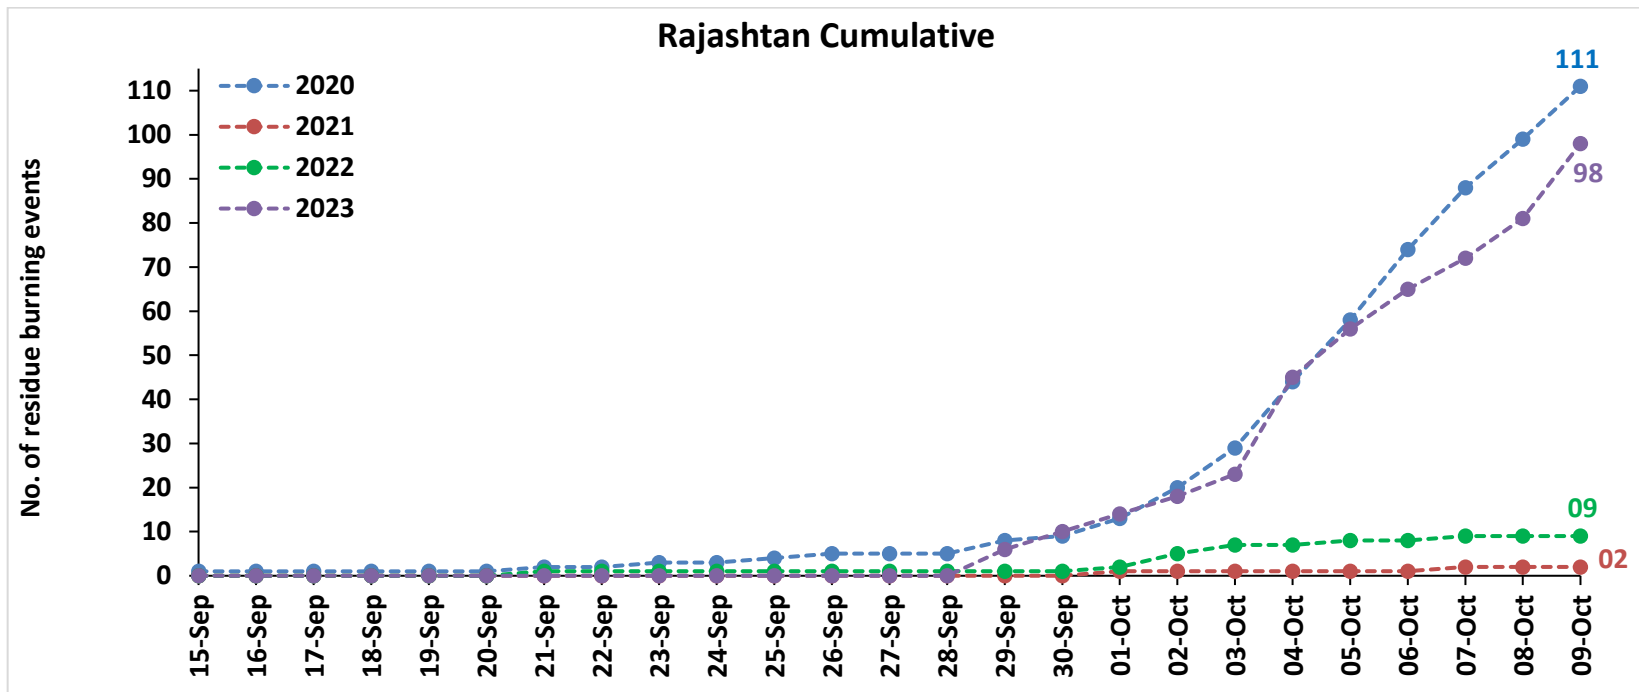

<http://creams.iari.res.in>

Highlights for 09-Oct-2023

- The active fire events due to rice residue burning were monitored using satellite remote sensing, following the "Standard Protocol for Estimation of Crop Residue Burning Fire Events using Satellite Data".
- Satellites detected **126** residue burning events in the six study States on 09-Oct-2023.
- The state wise events detected on 09-Oct-2023 were **58** in Punjab, **14** in Haryana, **13** in UP, **00** in Delhi, **17** in Rajasthan and **24** in MP.
- Total **1691** burning events were detected in the six states between 15-Sept-2023 and 09-Oct-2023, which are distributed as **1027**, **291**, **151**, **01**, **98** and **123** in Punjab, Haryana, UP, Delhi, Rajasthan and MP, respectively.

Temporal distribution of rice residue burning events for the study States in 2023

Haryana

Uttar Pradesh

Comparison of residue burning events in current year (2023) with previous years (2020, 2021 and 2022) for the study State

Comparison of residue burning fire power in current year (2023) with previous years (2020, 2021 and 2022) for the study States

Punjab

RICE RESIDUE BURNING IN PUNJAB

58 burning events
detected in Punjab during
(09th Oct 2023)