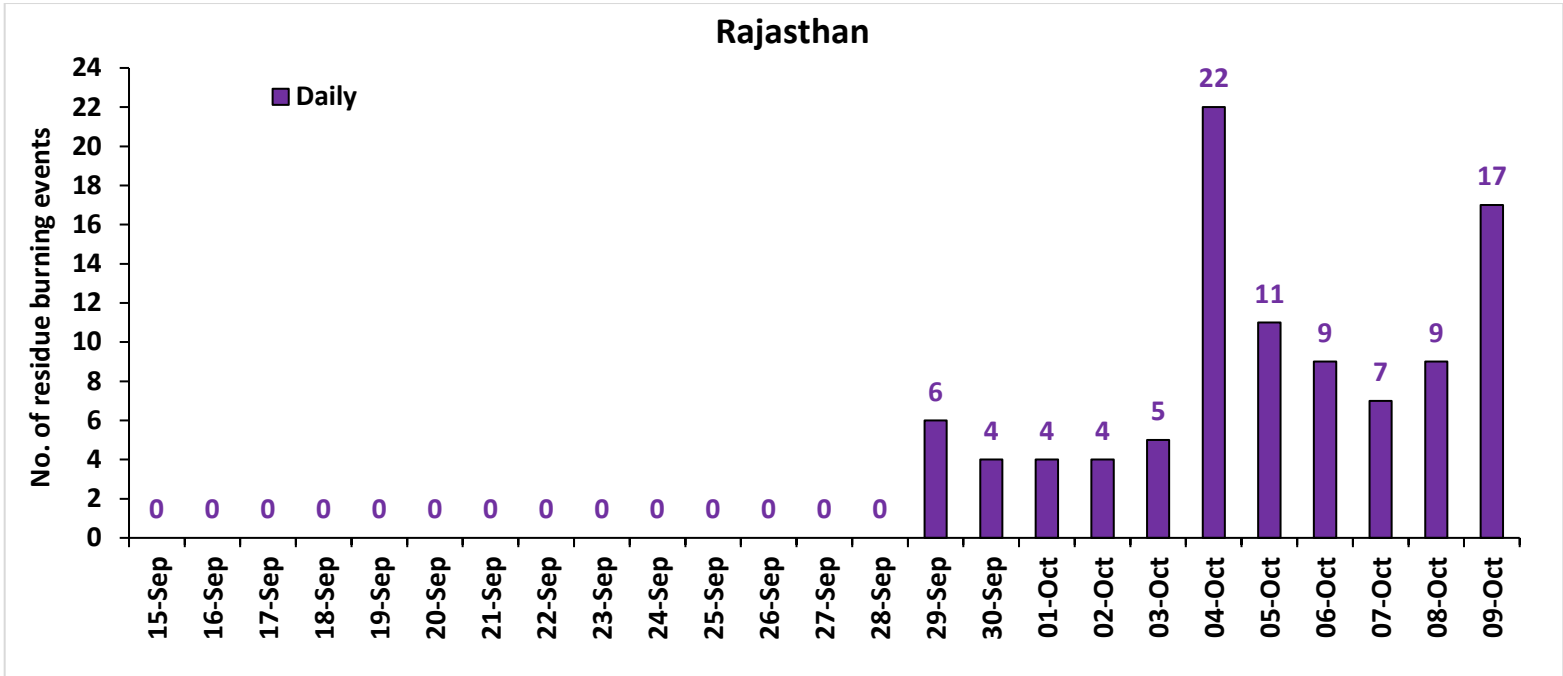

<http://creams.iari.res.in>

Highlights for 09-Oct-2023

- The active fire events due to rice residue burning were monitored using satellite remote sensing, following the "Standard Protocol for Estimation of Crop Residue Burning Fire Events using Satellite Data".
- Satellites detected **126** residue burning events in the six study States on 09-Oct-2023.
- The state wise events detected on 09-Oct-2023 were **58** in Punjab, **14** in Haryana, **13** in UP, **00** in Delhi, **17** in Rajasthan and **24** in MP.
- Total **1691** burning events were detected in the six states between 15-Sept-2023 and 09-Oct-2023, which are distributed as **1027**, **291**, **151**, **01**, **98** and **123** in Punjab, Haryana, UP, Delhi, Rajasthan and MP, respectively.

Temporal distribution of rice residue burning events for the study States in 2023

Haryana

Uttar Pradesh

Comparison of residue burning events in current year (2023) with previous years (2020, 2021 and 2022) for the study State

Comparison of residue burning fire power in current year (2023) with previous years (2020, 2021 and 2022) for the study States

Punjab

RICE RESIDUE BURNING IN PUNJAB

58 burning events
detected in Punjab during
(09th Oct 2023)