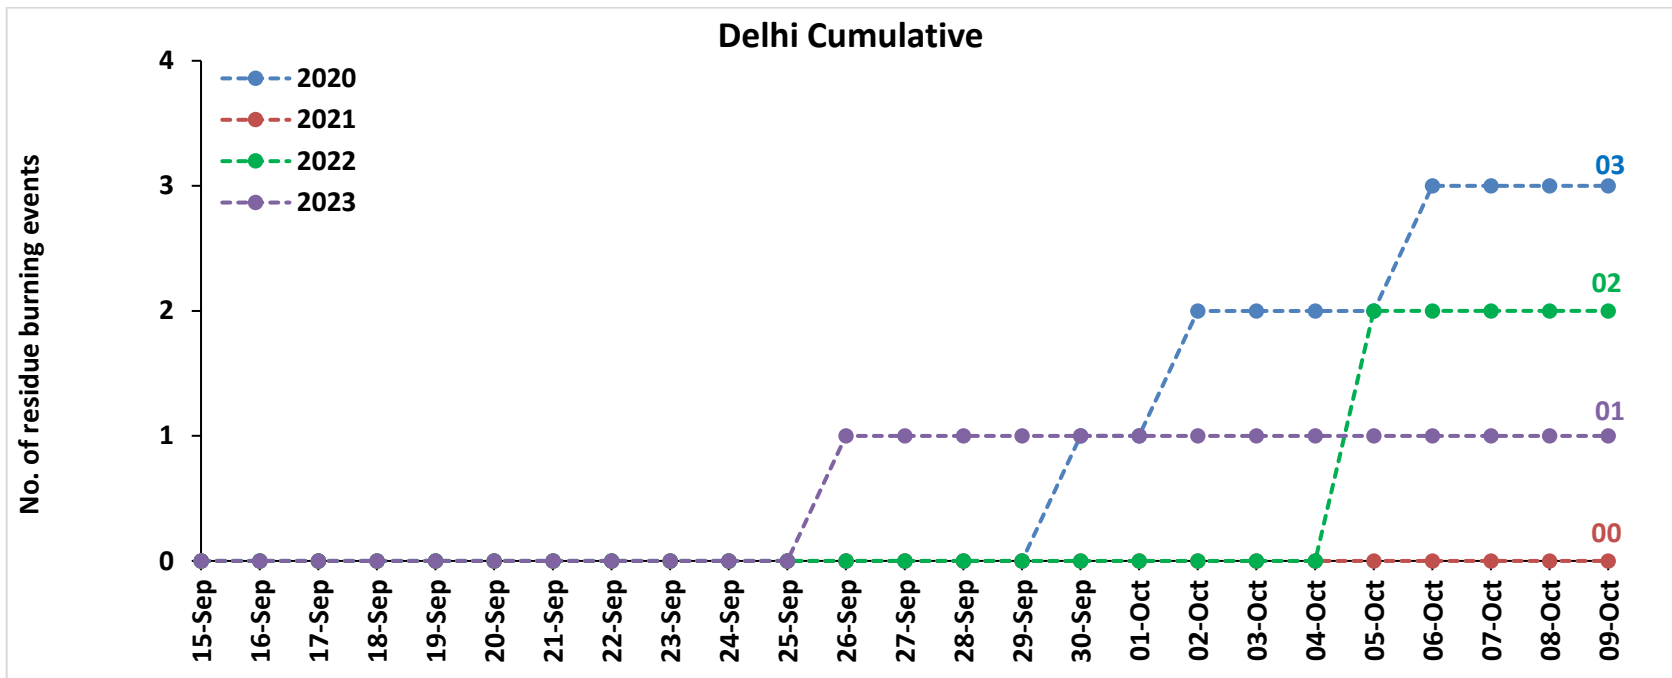

<http://creams.iari.res.in>

Highlights for 09-Oct-2023

- The active fire events due to rice residue burning were monitored using satellite remote sensing, following the "Standard Protocol for Estimation of Crop Residue Burning Fire Events using Satellite Data".
- Satellites detected **126** residue burning events in the six study States on 09-Oct-2023.
- The state wise events detected on 09-Oct-2023 were **58** in Punjab, **14** in Haryana, **13** in UP, **00** in Delhi, **17** in Rajasthan and **24** in MP.
- Total **1691** burning events were detected in the six states between 15-Sept-2023 and 09-Oct-2023, which are distributed as **1027**, **291**, **151**, **01**, **98** and **123** in Punjab, Haryana, UP, Delhi, Rajasthan and MP, respectively.

Temporal distribution of rice residue burning events for the study States in 2023

Haryana

Uttar Pradesh

Comparison of residue burning events in current year (2023) with previous years (2020, 2021 and 2022) for the study State

Comparison of residue burning fire power in current year (2023) with previous years (2020, 2021 and 2022) for the study States

Punjab

RICE RESIDUE BURNING IN PUNJAB

58 burning events
detected in Punjab during
(09th Oct 2023)