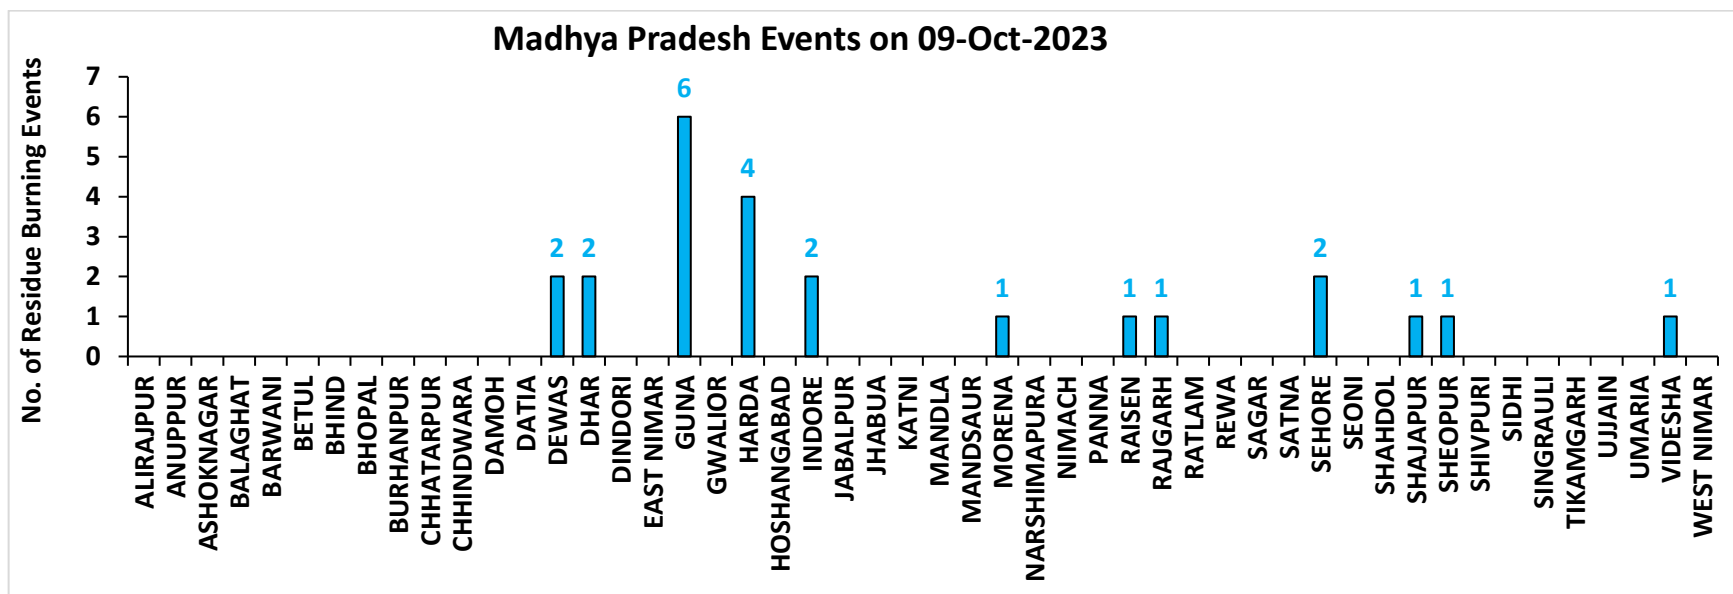

District-wise cumulative number of residues burning events in Madhya Pradesh (15Sep-09Oct -2023)

District-wise cumulative number of residues burning events detected in 2020, 2021, 2022 and 2023
(Period: 15 September-09 October)

(a) Punjab

District	15 Sep-09 Oct			
	2020	2021	2022	2023
Amritsar	1278	279	454	567
Barnala	5	2	3	6
Bathinda	1	0	0	0
Faridkot	17	16	3	8
Fatehgarh Sahib	30	17	4	11
Fazilka	1	3	0	3
Firozpur	69	18	16	23
Gurdaspur	103	12	9	10
Hoshiarpur	5	0	0	2
Jalandhar	24	11	13	16
Kapurthala	39	17	22	61
Ludhiana	63	42	11	9
Mansa	4	1	1	5
Moga	15	3	2	2
Muktsar	1	1	1	0
Pathankot	0	0	0	0
Patiala	142	46	26	87
Rupnagar	7	2	0	1
Sangrur	52	9	12	30
SAS NAGAR (Mohali)	12	11	4	30
SBS Nagar	5	1	2	2
Tarn Taran	475	123	131	154
Total	2348	614	714	1027

(b) Haryana

District	15 Sep-09 Oct			
	2020	2021	2022	2023
AMBALA	41	5	10	58
BHIWANI	0	0	0	0
CHARKHI DADRI	0	0	0	0
FARIDABAD	0	0	0	0
FATEHABAD	20	4	3	33
GURGAON	0	0	0	0
HISAR	3	0	0	9
JHAJJAR	1	0	0	2
JIND	3	2	8	25
KAITHAL	42	18	9	19
KARNAL	77	35	20	19
KURUKSHETRA	63	27	27	49
MAHENDRAGARH	0	0	0	0
MEWAT	0	0	0	0
PALWAL	5	3	0	7
PANCHKULA	0	0	0	0
PANIPAT	6	2	1	10
REWARI	0	0	0	0
ROHTAK	0	0	0	1
SIRSA	2	0	0	1
SONIPAT	6	1	2	30
YAMUNANAGAR	19	4	1	28
Total	288	101	81	291