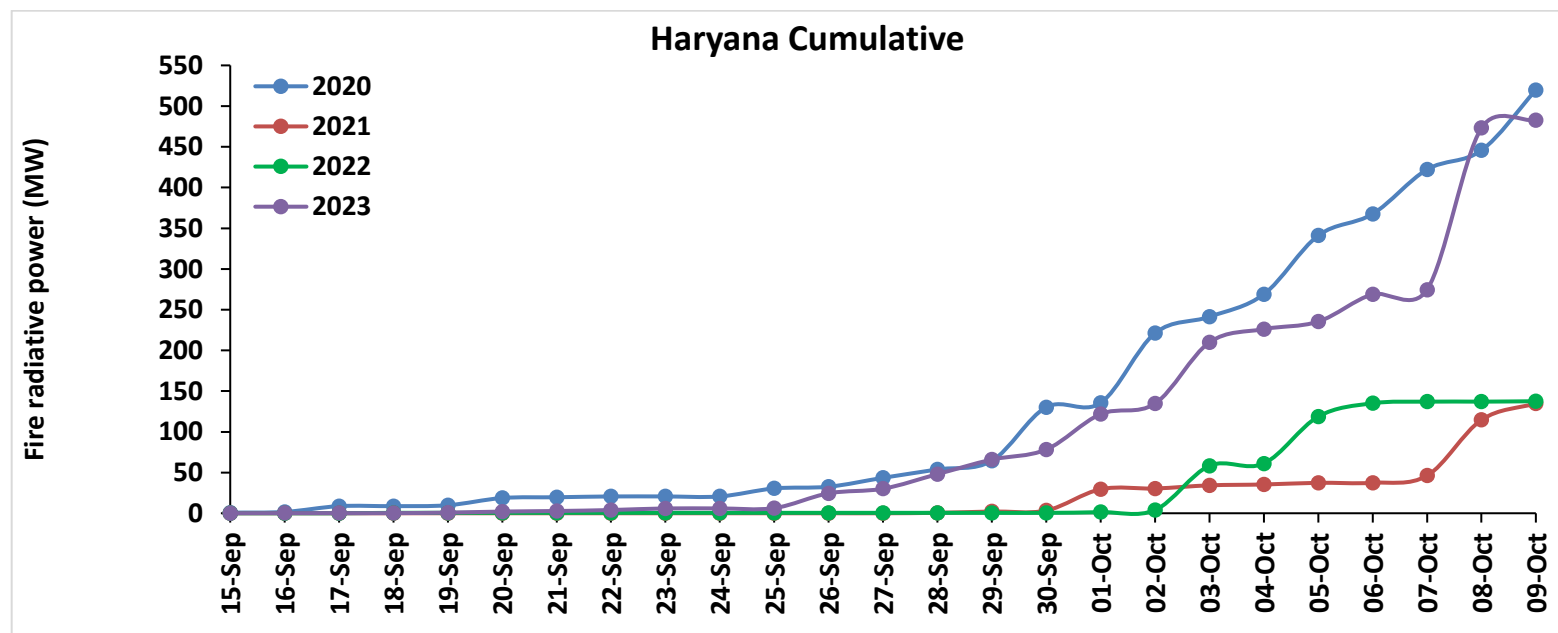

Comparison of residue burning fire power in current year (2023) with previous years (2020, 2021 and 2022) for the study States