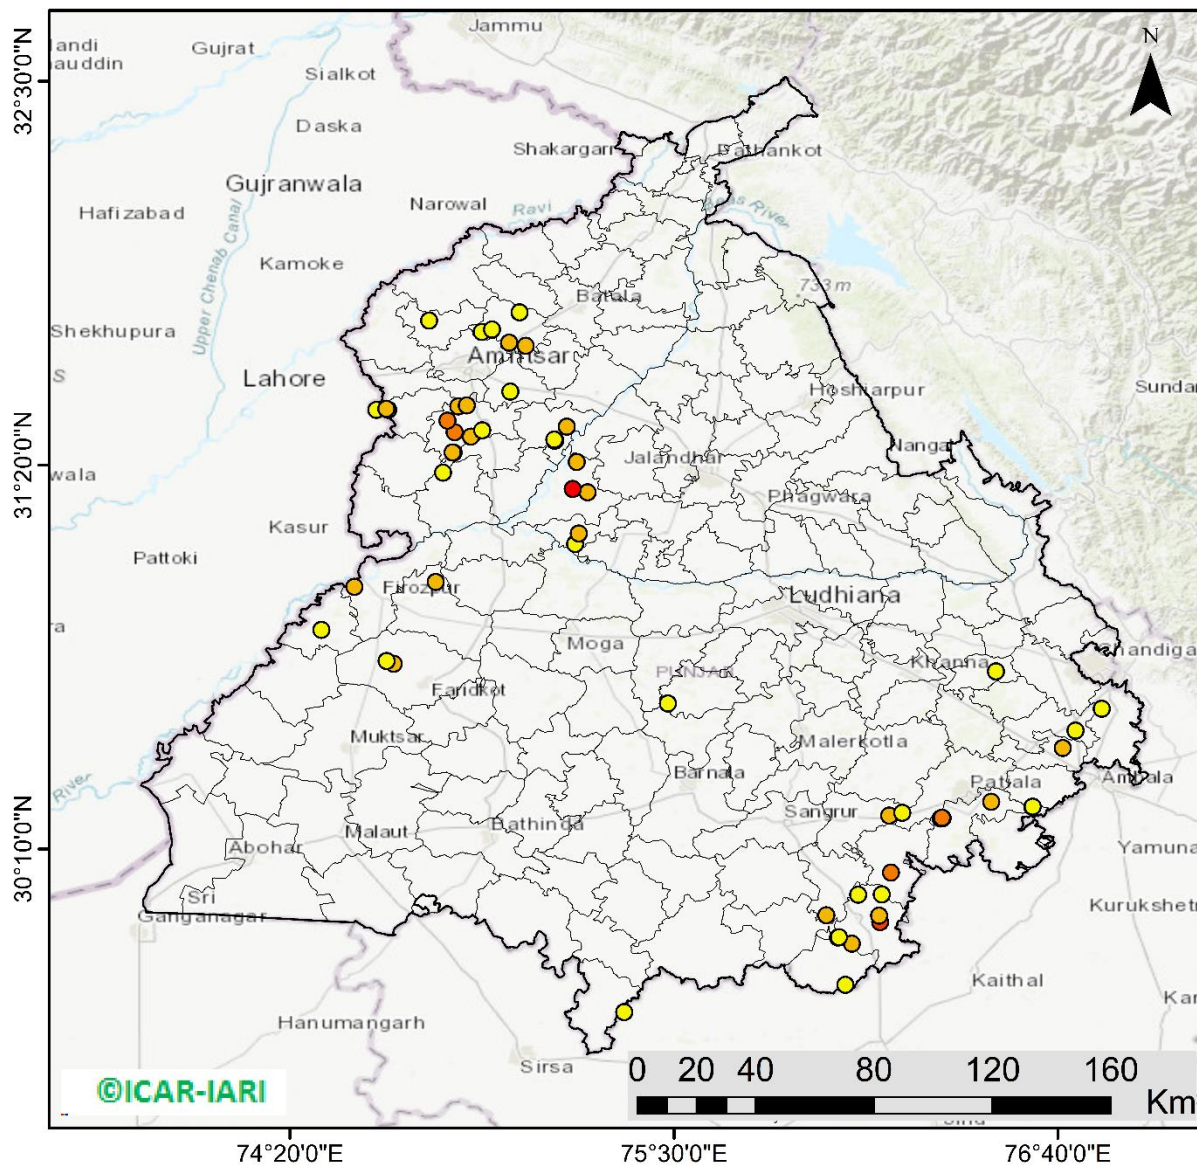

<http://creams.iari.res.in>

Highlights for 09-Oct-2023

- The active fire events due to rice residue burning were monitored using satellite remote sensing, following the "Standard Protocol for Estimation of Crop Residue Burning Fire Events using Satellite Data".
- Satellites detected **126** residue burning events in the six study States on 09-Oct-2023.
- The state wise events detected on 09-Oct-2023 were **58** in Punjab, **14** in Haryana, **13** in UP, **00** in Delhi, **17** in Rajasthan and **24** in MP.
- Total **1691** burning events were detected in the six states between 15-Sept-2023 and 09-Oct-2023, which are distributed as **1027**, **291**, **151**, **01**, **98** and **123** in Punjab, Haryana, UP, Delhi, Rajasthan and MP, respectively.

Temporal distribution of rice residue burning events for the study States in 2023

Haryana

Uttar Pradesh

Comparison of residue burning events in current year (2023) with previous years (2020, 2021 and 2022) for the study State

Comparison of residue burning fire power in current year (2023) with previous years (2020, 2021 and 2022) for the study States

Punjab

RICE RESIDUE BURNING IN PUNJAB

58 burning events
detected in Punjab during
(09th Oct 2023)

Haryana

RICE RESIDUE BURNING IN HARYANA

District-wise cumulative number of residues burning events in Haryana (15Sep-09Oct -2023)

Uttar Pradesh

RICE RESIDUE BURNING IN UTTAR PRADESH

13 burning events detected in Uttar Pradesh on (09th Oct 2023)