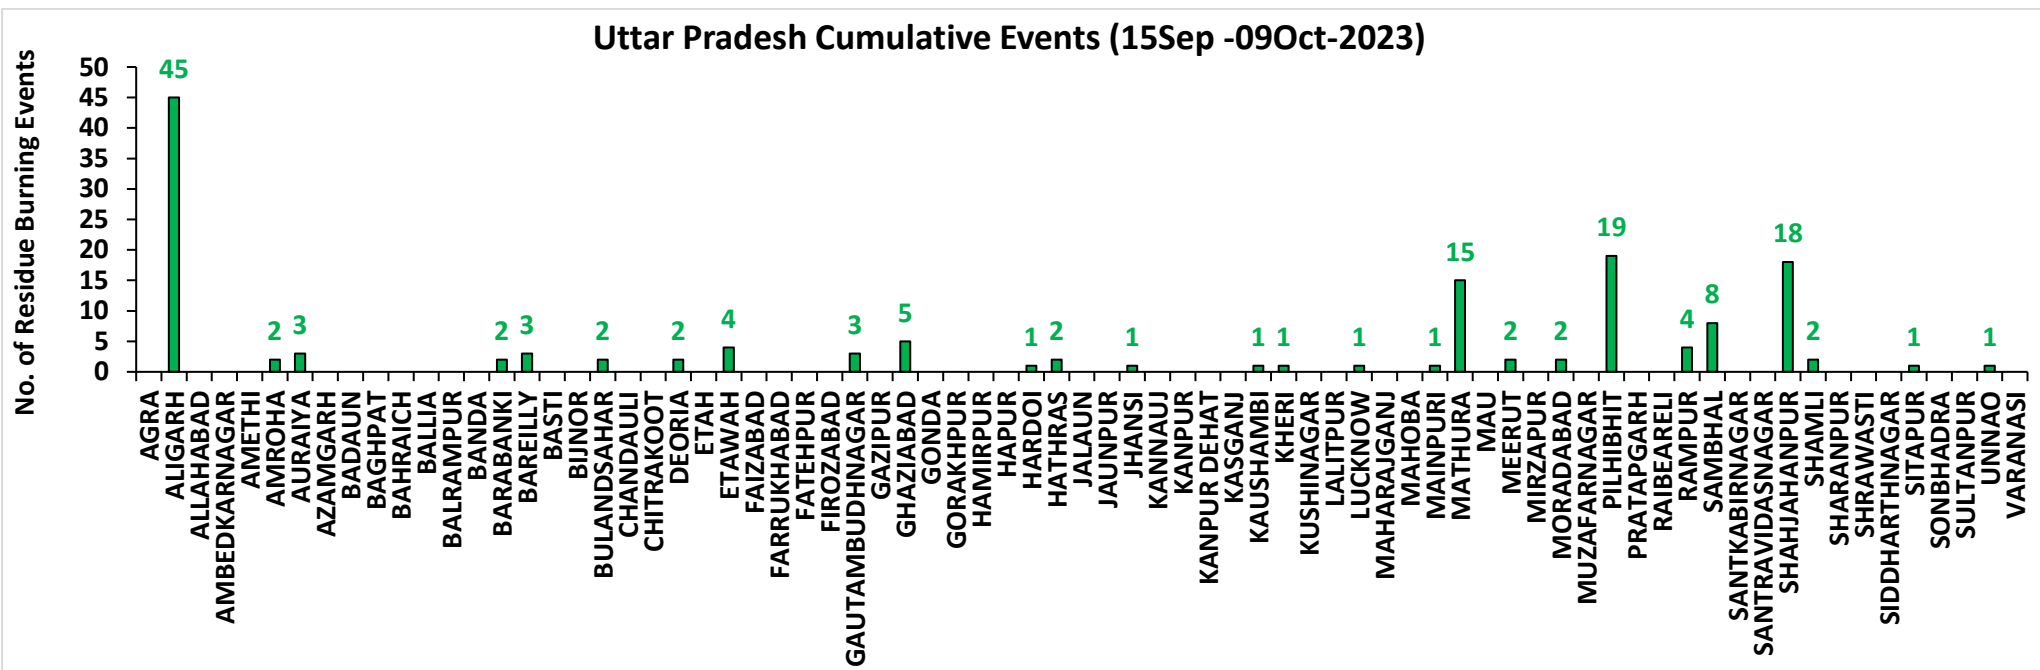

District-wise cumulative number of residues burning events in Uttar Pradesh (15Sep-09Oct -2023)