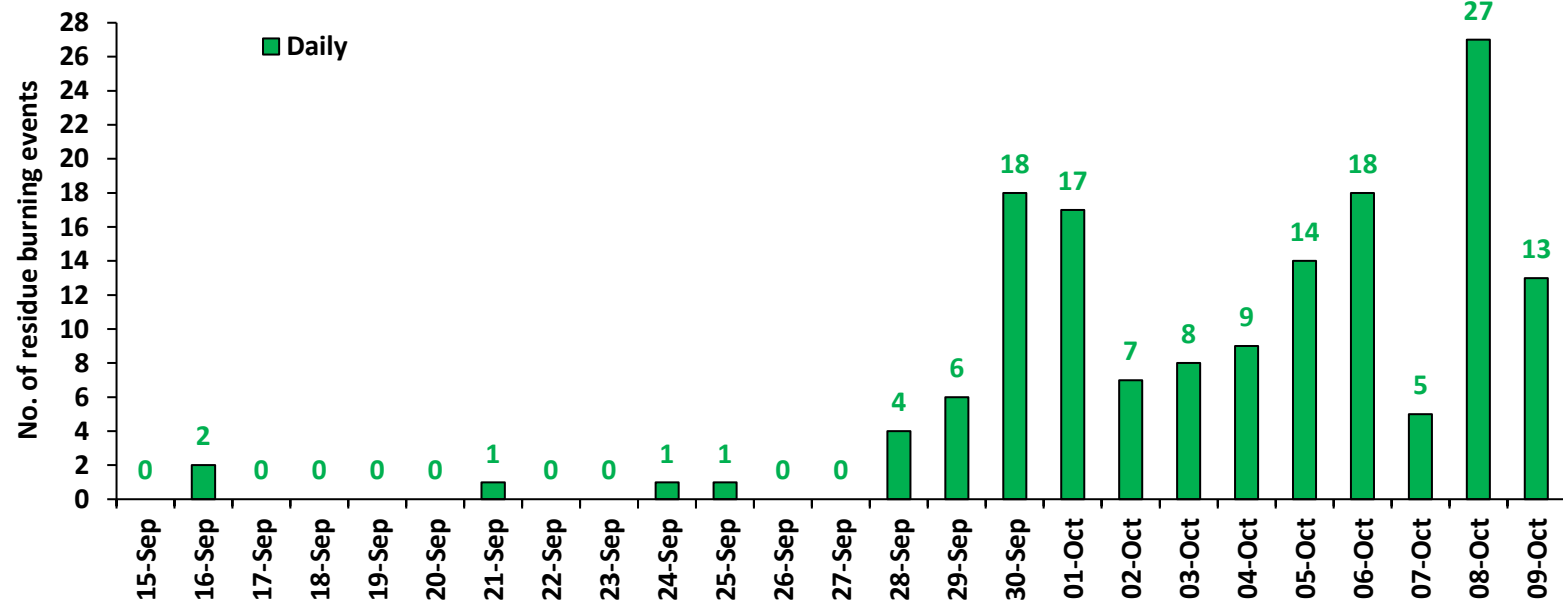

Uttar Pradesh