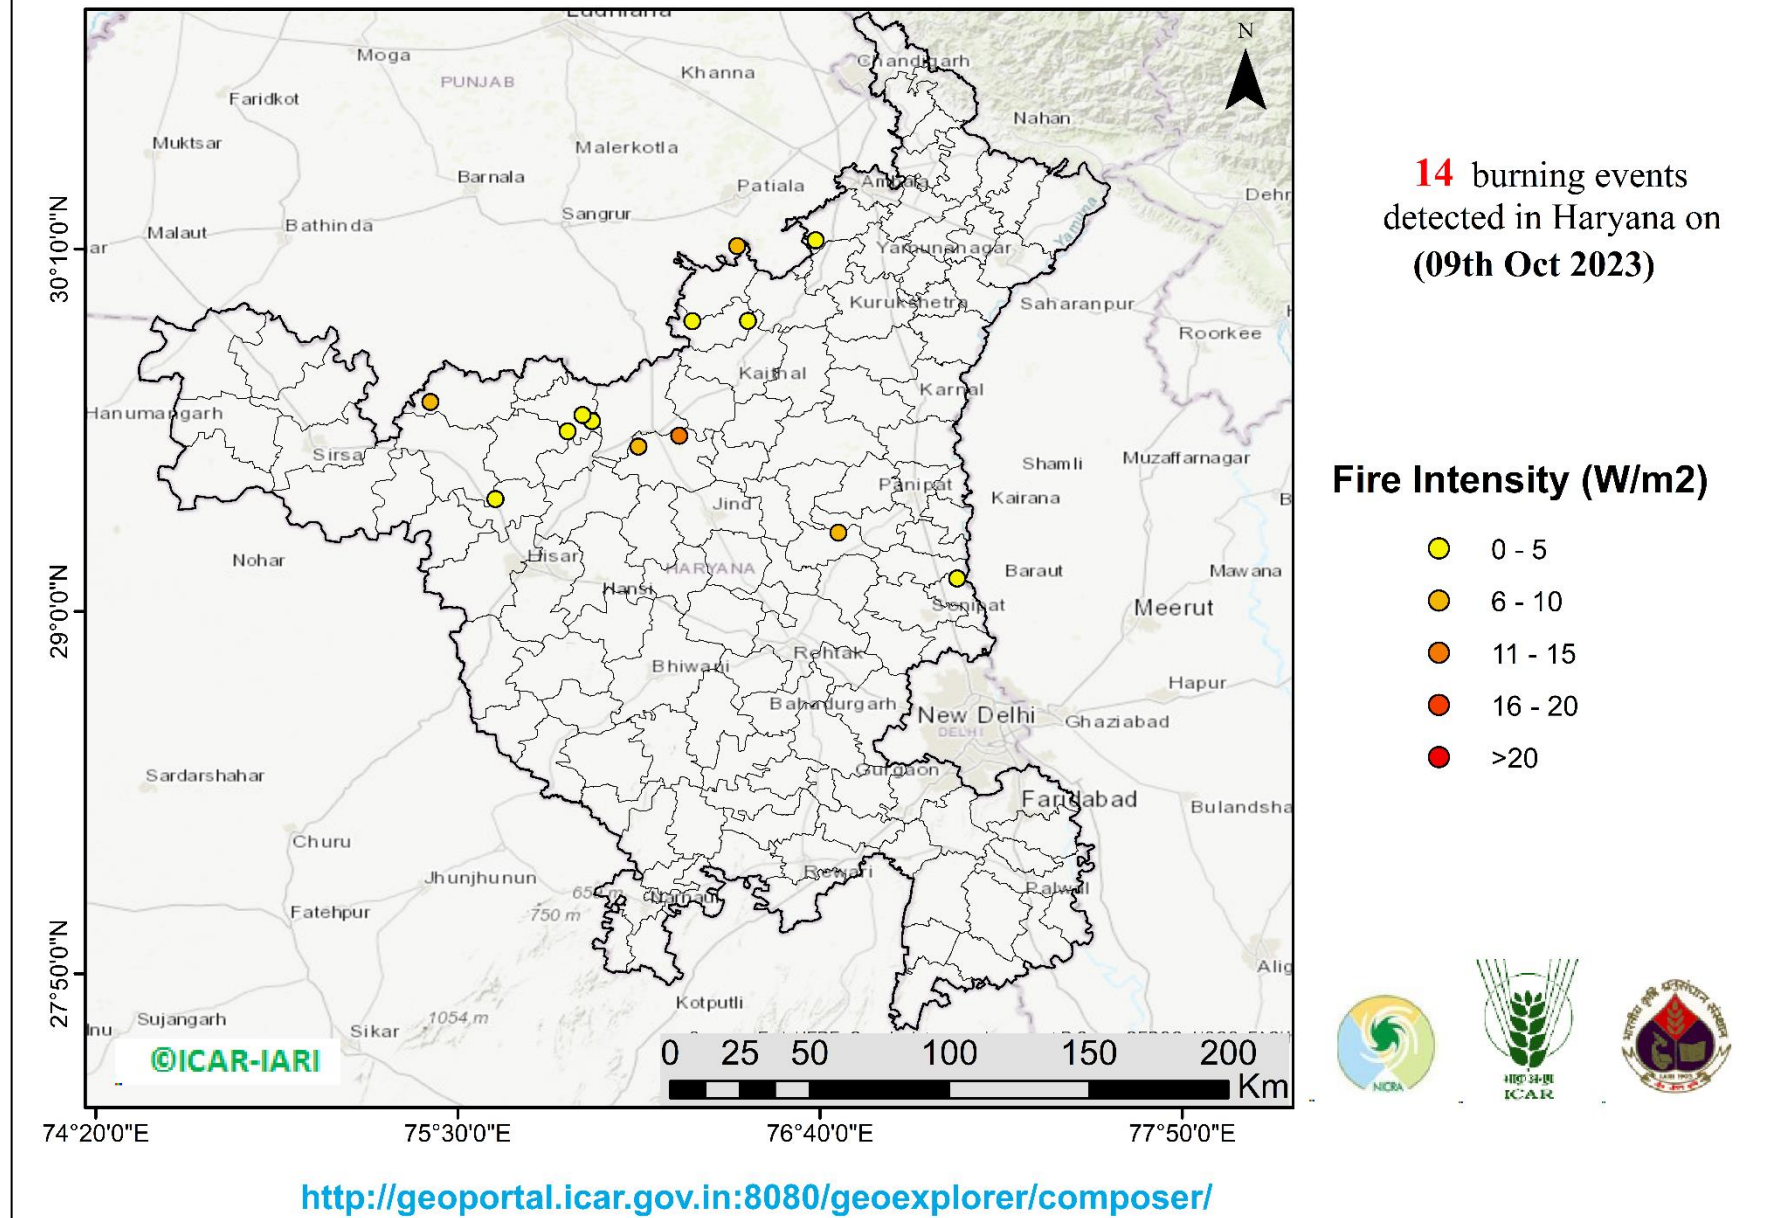

<http://creams.iari.res.in>

Highlights for 09-Oct-2023

- The active fire events due to rice residue burning were monitored using satellite remote sensing, following the "Standard Protocol for Estimation of Crop Residue Burning Fire Events using Satellite Data".
- Satellites detected **126** residue burning events in the six study States on 09-Oct-2023.
- The state wise events detected on 09-Oct-2023 were **58** in Punjab, **14** in Haryana, **13** in UP, **00** in Delhi, **17** in Rajasthan and **24** in MP.
- Total **1691** burning events were detected in the six states between 15-Sept-2023 and 09-Oct-2023, which are distributed as **1027**, **291**, **151**, **01**, **98** and **123** in Punjab, Haryana, UP, Delhi, Rajasthan and MP, respectively.

Comparison of residue burning fire power in current year (2023) with previous years (2020, 2021 and 2022) for the study States

Punjab

RICE RESIDUE BURNING IN PUNJAB

58 burning events
detected in Punjab during
(09th Oct 2023)

Fire Intensity (W/m²)

- 0 - 5
- 6 - 10
- 11 - 15
- 16 - 20
- >20

<http://geoportal.icar.gov.in:8080/geoexplorer/composer/>

District-wise cumulative number of residues burning events in Punjab (15Sep- 09Oct-2023)

Haryana

RICE RESIDUE BURNING IN HARYANA

District-wise cumulative number of residues burning events in Haryana (15Sep-09Oct -2023)

Uttar Pradesh

RICE RESIDUE BURNING IN UTTAR PRADESH

13 burning events detected in Uttar Pradesh on (09th Oct 2023)