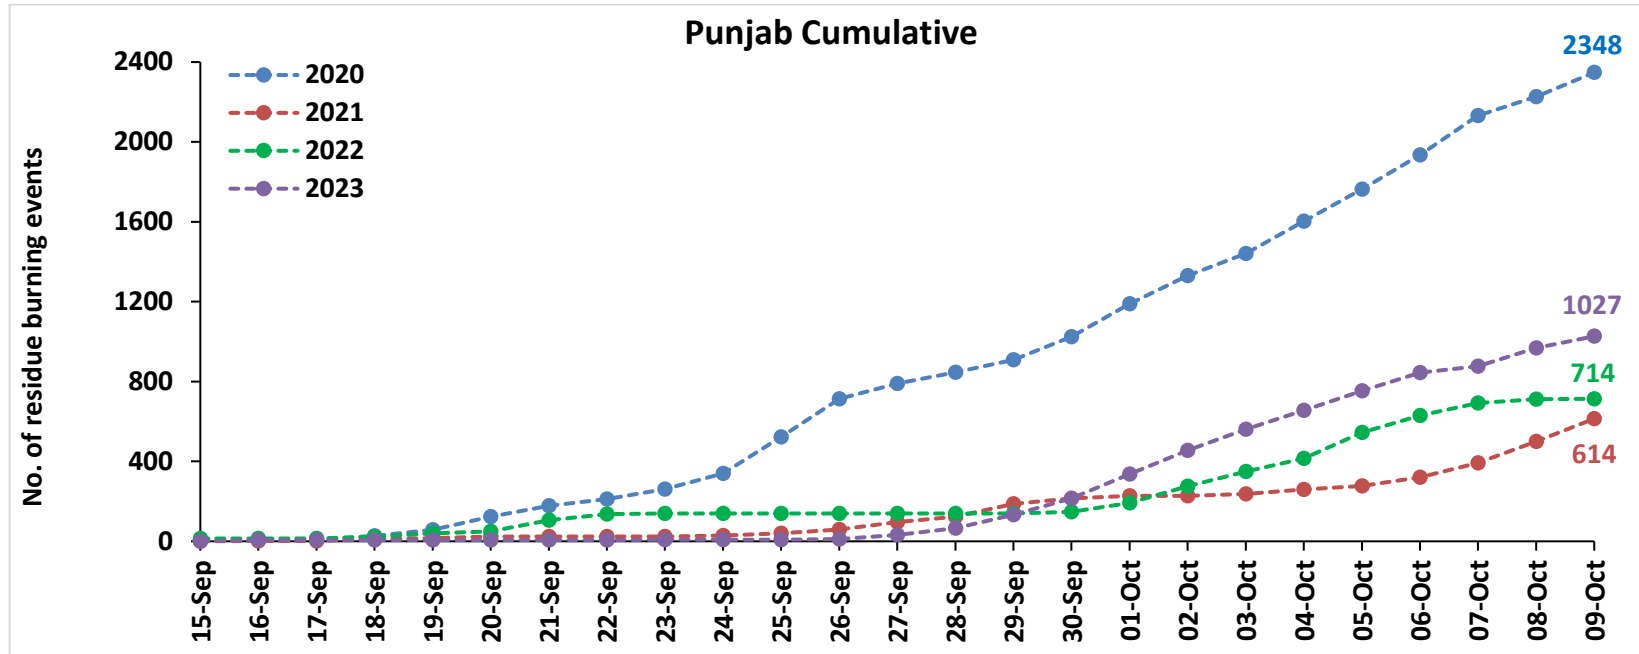

<http://creams.iari.res.in>

Highlights for 09-Oct-2023

- The active fire events due to rice residue burning were monitored using satellite remote sensing, following the "Standard Protocol for Estimation of Crop Residue Burning Fire Events using Satellite Data".
- Satellites detected **126** residue burning events in the six study States on 09-Oct-2023.
- The state wise events detected on 09-Oct-2023 were **58** in Punjab, **14** in Haryana, **13** in UP, **00** in Delhi, **17** in Rajasthan and **24** in MP.
- Total **1691** burning events were detected in the six states between 15-Sept-2023 and 09-Oct-2023, which are distributed as **1027**, **291**, **151**, **01**, **98** and **123** in Punjab, Haryana, UP, Delhi, Rajasthan and MP, respectively.

Temporal distribution of rice residue burning events for the study States in 2023

Haryana

Uttar Pradesh

Comparison of residue burning events in current year (2023) with previous years (2020, 2021 and 2022) for the study State

Comparison of residue burning fire power in current year (2023) with previous years (2020, 2021 and 2022) for the study States

Punjab

RICE RESIDUE BURNING IN PUNJAB

58 burning events
detected in Punjab during
(09th Oct 2023)