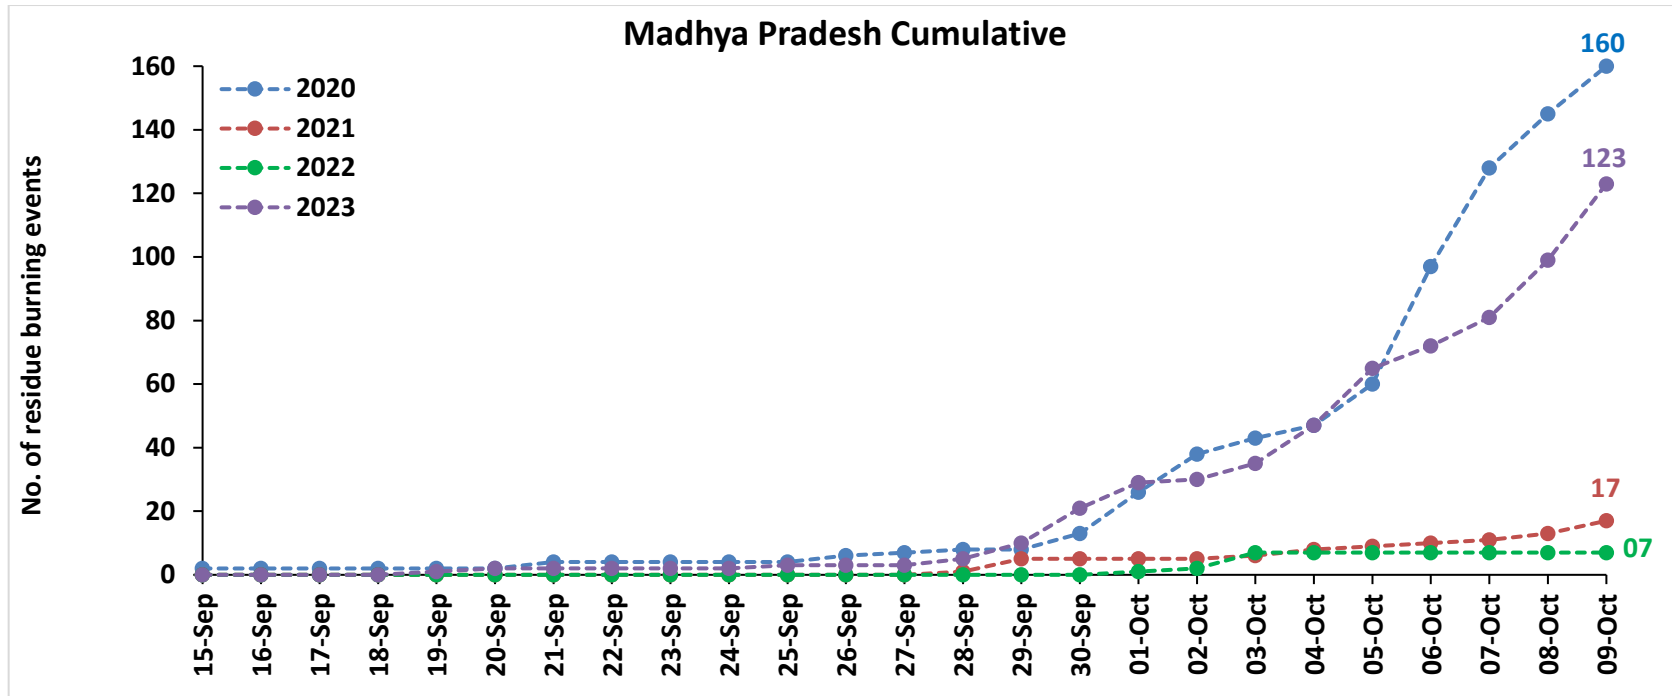

<http://creams.iari.res.in>

Highlights for 09-Oct-2023

- The active fire events due to rice residue burning were monitored using satellite remote sensing, following the "Standard Protocol for Estimation of Crop Residue Burning Fire Events using Satellite Data".
- Satellites detected **126** residue burning events in the six study States on 09-Oct-2023.
- The state wise events detected on 09-Oct-2023 were **58** in Punjab, **14** in Haryana, **13** in UP, **00** in Delhi, **17** in Rajasthan and **24** in MP.
- Total **1691** burning events were detected in the six states between 15-Sept-2023 and 09-Oct-2023, which are distributed as **1027**, **291**, **151**, **01**, **98** and **123** in Punjab, Haryana, UP, Delhi, Rajasthan and MP, respectively.

Temporal distribution of rice residue burning events for the study States in 2023

Haryana

Uttar Pradesh

Comparison of residue burning events in current year (2023) with previous years (2020, 2021 and 2022) for the study State

Comparison of residue burning fire power in current year (2023) with previous years (2020, 2021 and 2022) for the study States

Punjab

RICE RESIDUE BURNING IN PUNJAB

58 burning events
detected in Punjab during
(09th Oct 2023)