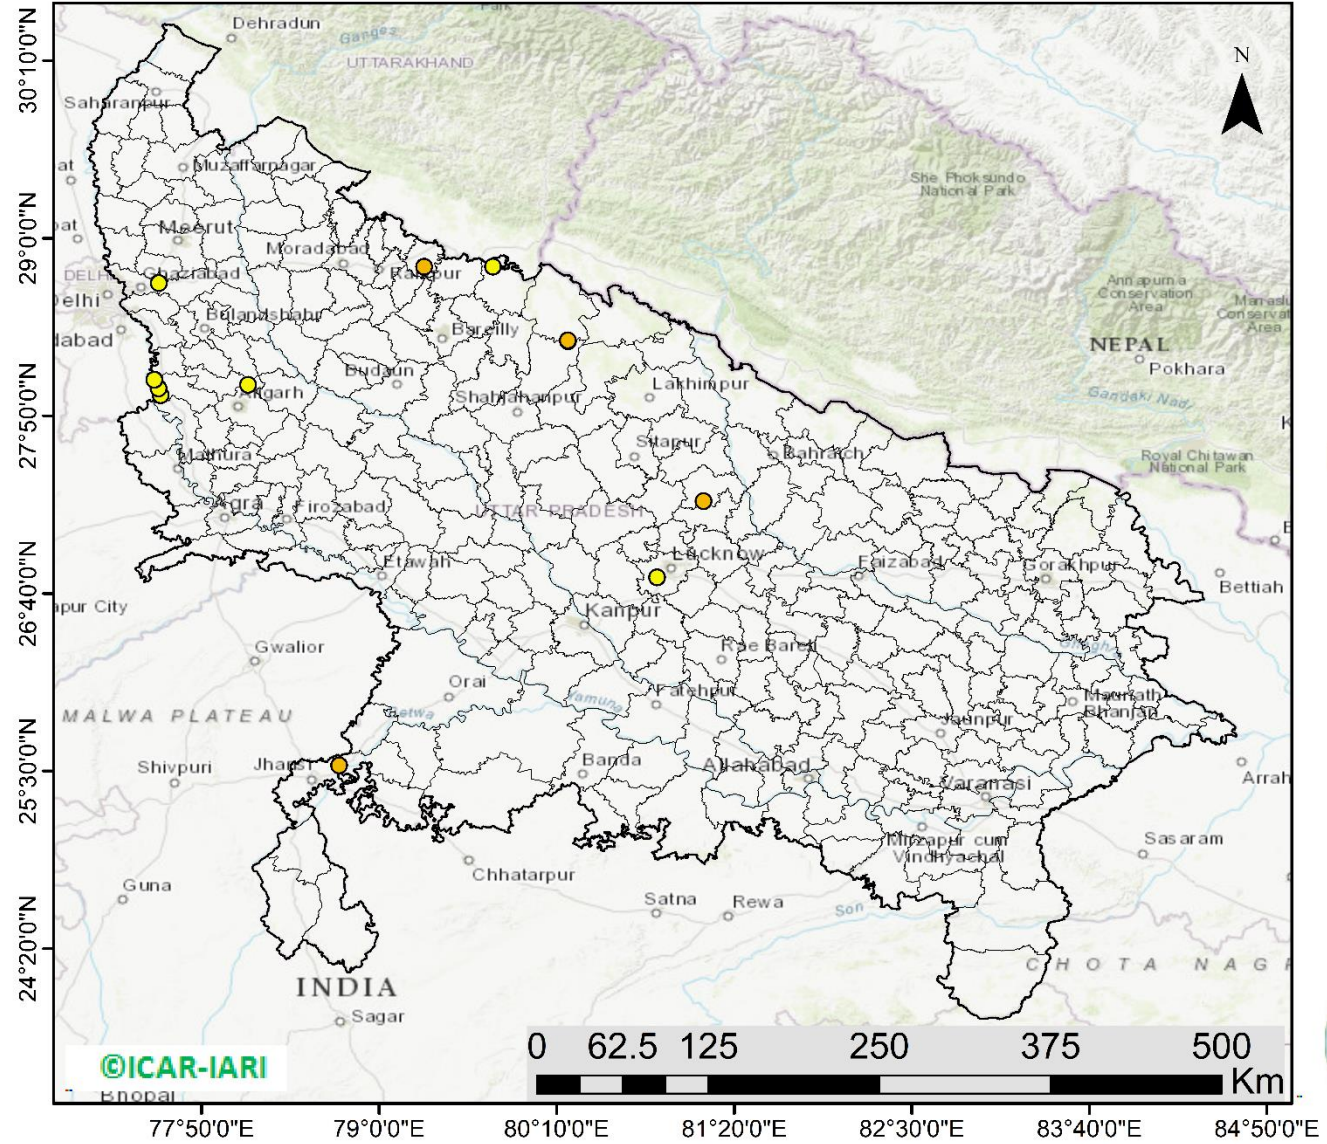

<http://creams.iari.res.in>

Highlights for 09-Oct-2023

- The active fire events due to rice residue burning were monitored using satellite remote sensing, following the "Standard Protocol for Estimation of Crop Residue Burning Fire Events using Satellite Data".
- Satellites detected **126** residue burning events in the six study States on 09-Oct-2023.
- The state wise events detected on 09-Oct-2023 were **58** in Punjab, **14** in Haryana, **13** in UP, **00** in Delhi, **17** in Rajasthan and **24** in MP.
- Total **1691** burning events were detected in the six states between 15-Sept-2023 and 09-Oct-2023, which are distributed as **1027**, **291**, **151**, **01**, **98** and **123** in Punjab, Haryana, UP, Delhi, Rajasthan and MP, respectively.

Comparison of residue burning fire power in current year (2023) with previous years (2020, 2021 and 2022) for the study States

Punjab

RICE RESIDUE BURNING IN PUNJAB

58 burning events
detected in Punjab during
(09th Oct 2023)

Haryana

RICE RESIDUE BURNING IN HARYANA

District-wise cumulative number of residues burning events in Haryana (15Sep-09Oct -2023)

Uttar Pradesh

RICE RESIDUE BURNING IN UTTAR PRADESH

13 burning events detected in Uttar Pradesh on (09th Oct 2023)