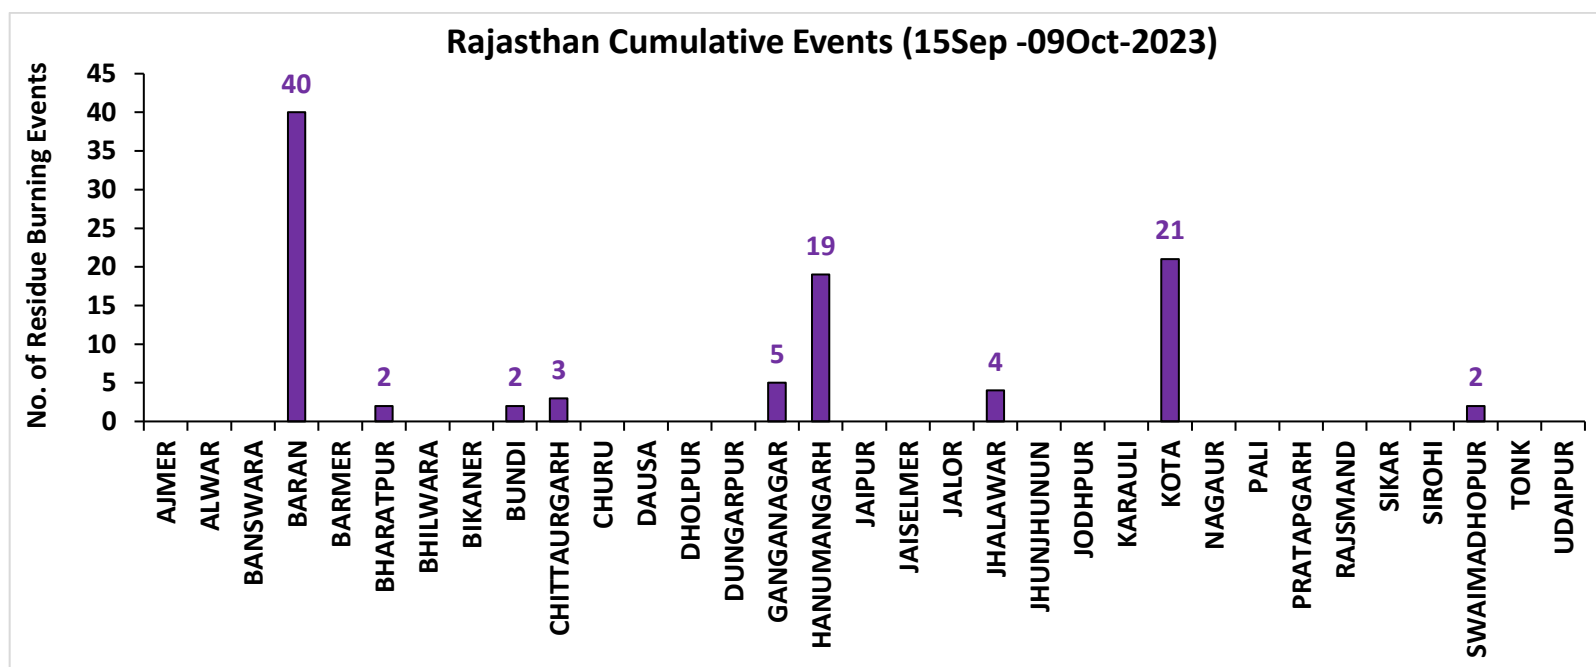

District-wise cumulative number of residues burning events in Rajasthan (15Sep-09Oct -2023)