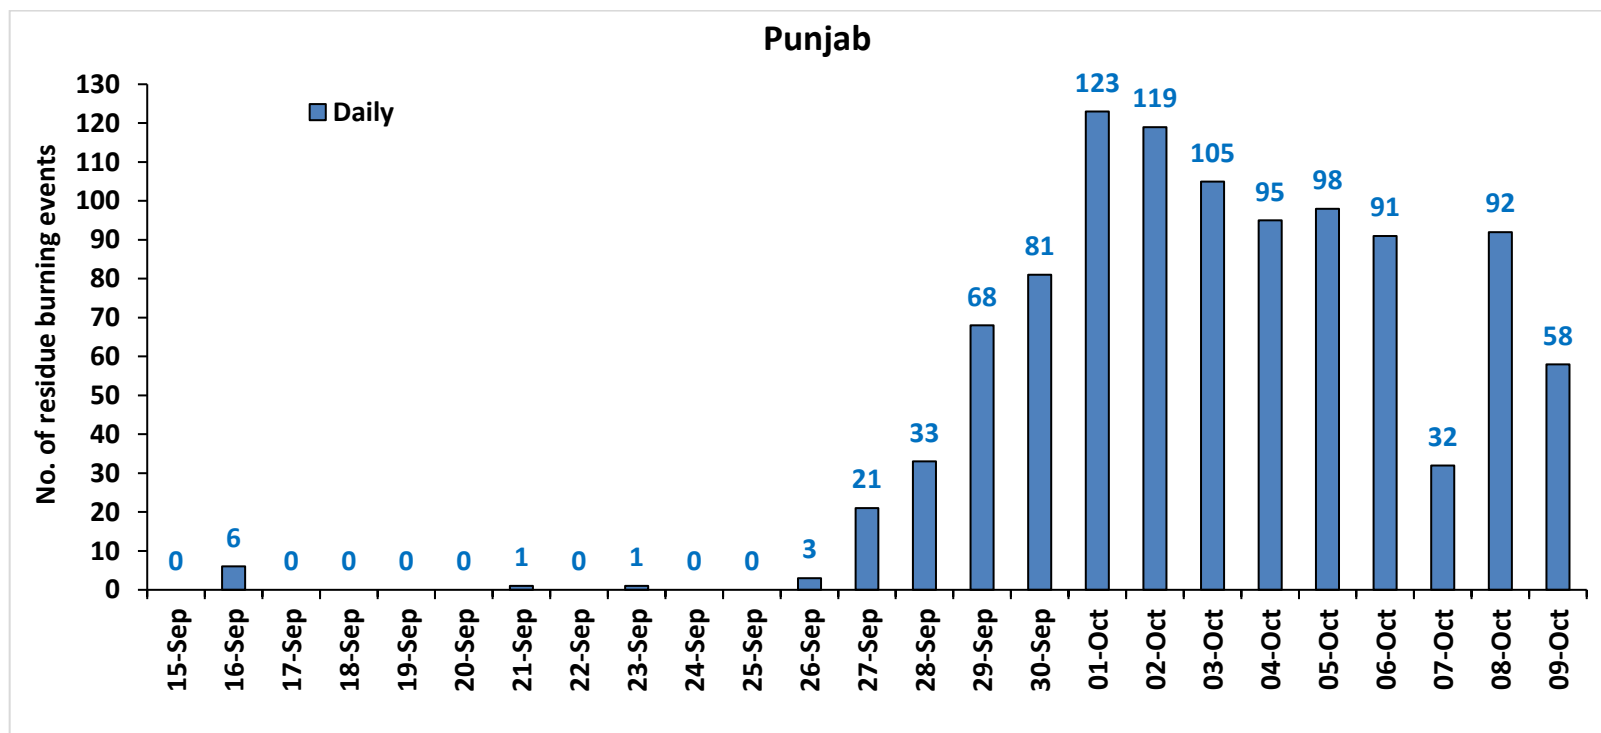

Highlights for 09-Oct-2023

- The active fire events due to rice residue burning were monitored using satellite remote sensing, following the "Standard Protocol for Estimation of Crop Residue Burning Fire Events using Satellite Data".
- Satellites detected **126** residue burning events in the six study States on 09-Oct-2023.
- The state wise events detected on 09-Oct-2023 were **58** in Punjab, **14** in Haryana, **13** in UP, **00** in Delhi, **17** in Rajasthan and **24** in MP.
- Total **1691** burning events were detected in the six states between 15-Sept-2023 and 09-Oct-2023, which are distributed as **1027**, **291**, **151**, **01**, **98** and **123** in Punjab, Haryana, UP, Delhi, Rajasthan and MP, respectively.

Temporal distribution of rice residue burning events for the study States in 2023