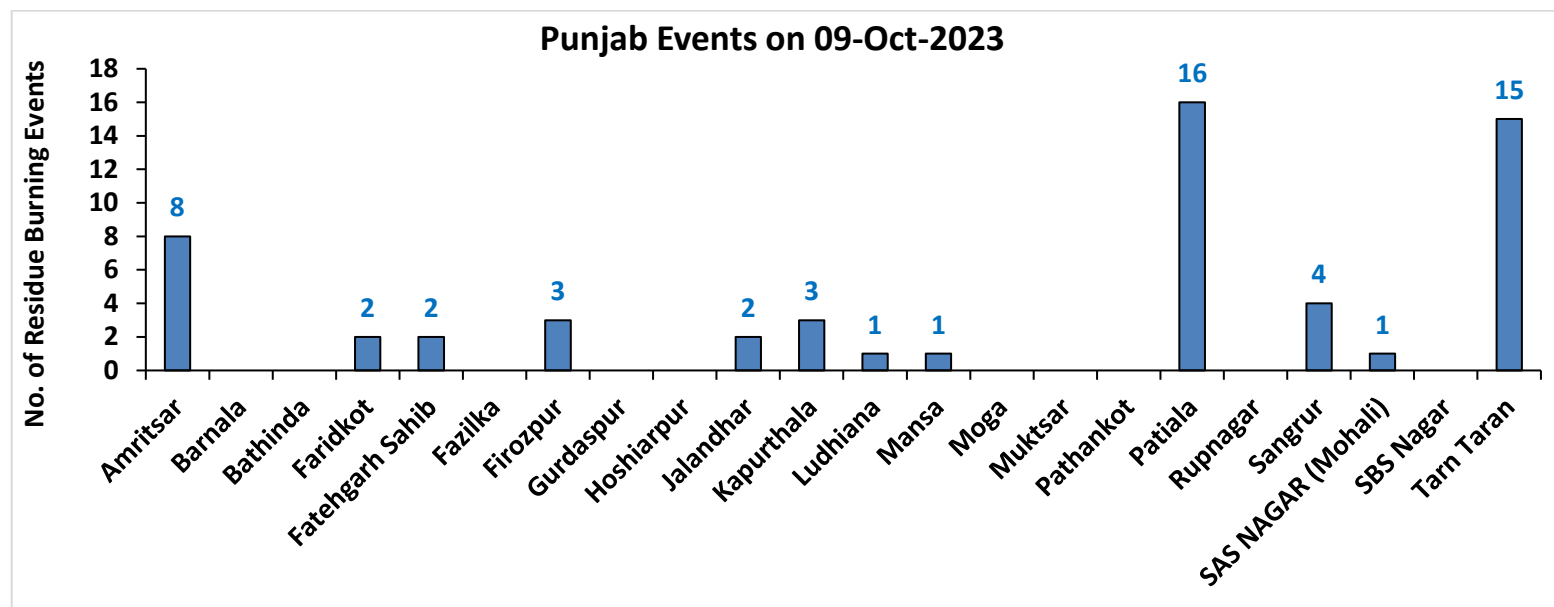

District-wise cumulative number of residues burning events in Punjab (15Sep- 09Oct-2023)