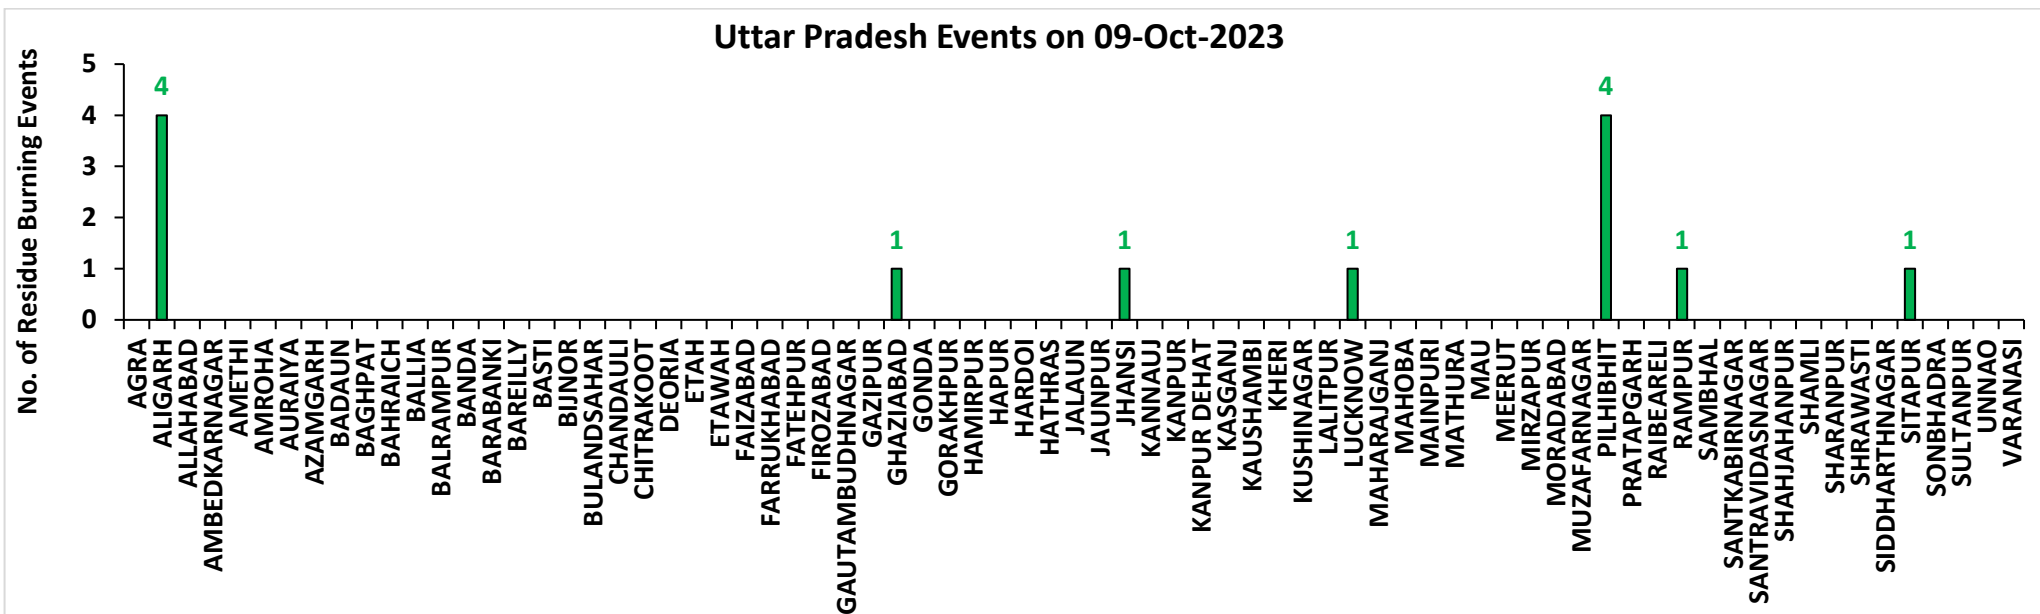

District-wise cumulative number of residues burning events in Uttar Pradesh (15Sep-09Oct -2023)