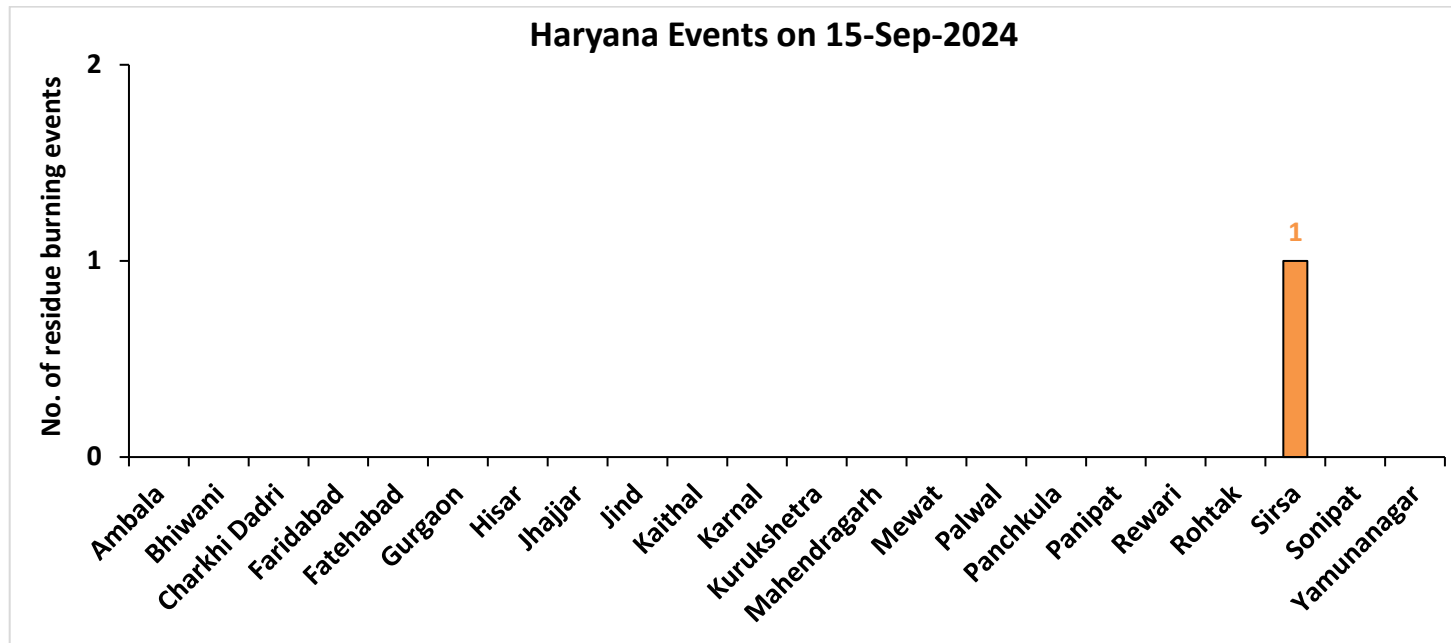

District-wise cumulative number of residues burning events in Haryana (15-Sep-2024)

District-wise cumulative number of residues burning events detected in 2020, 2021, 2022, 2023 and 2024
(Period: 15 September)

(a) Punjab

District	15-Sep				
	2020	2021	2022	2023	2024
Amritsar	5	0	11	0	9
Barnala	0	0	0	0	0
Bathinda	0	0	0	0	0
Faridkot	0	0	0	0	0
Fatehgarh Sahib	0	0	0	0	0
Fazilka	0	0	0	0	0
Firozpur	0	0	0	0	1
Gurdaspur	0	0	0	0	0
Hoshiarpur	0	0	0	0	0
Jalandhar	0	0	0	0	0
Kapurthala	0	0	0	0	0
Ludhiana	0	0	0	0	0
Malerkotla	0	0	0	0	0
Mansa	0	0	0	0	0
Moga	0	0	0	0	0
Muktsar	0	0	0	0	0
Pathankot	0	0	0	0	0
Patiala	0	0	0	0	0
Rupnagar	0	0	0	0	0
Sangrur	0	0	0	0	0
SAS NAGAR (Mohali)	0	0	0	0	0
SBS Nagar	0	0	0	0	0
Tarn Taran	0	0	3	0	1
Total	5	0	14	0	11

(b) Haryana

District	15-Sep				
	2020	2021	2022	2023	2024
AMBALA	0	0	0	0	0
BHIWANI	0	0	0	0	0
CHARKHI DADRI	0	0	0	0	0
FARIDABAD	0	0	0	0	0
FATEHABAD	0	0	0	0	0
GURGAON	0	0	0	0	0
HISAR	0	0	0	0	0
JHAJJAR	0	0	0	0	0
JIND	0	0	0	0	0
KAITHAL	0	0	0	0	0
KARNAL	1	0	0	0	0
KURUKSHETRA	0	0	0	0	0
MAHENDRAGARH	0	0	0	0	0
MEWAT	0	0	0	0	0
PALWAL	0	0	0	0	0
PANCHKULA	0	0	0	0	0
PANIPAT	0	0	0	0	0
REWARI	0	0	0	0	0
ROHTAK	0	0	0	1	0
SIRSA	1	0	0	0	1
SONIPAT	0	0	0	0	0
YAMUNANAGAR	0	0	0	0	0
Total	2	0	0	1	1