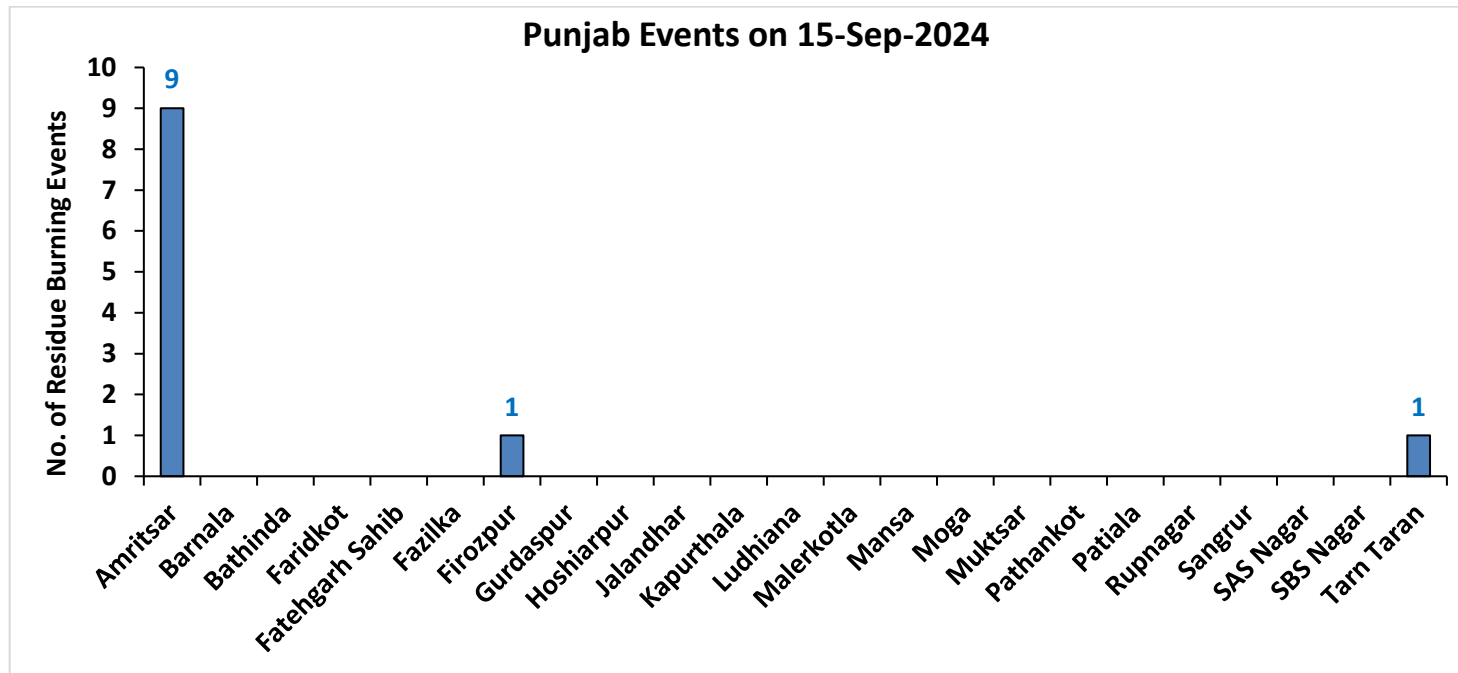

District-wise cumulative number of residues burning events in Punjab (15-Sep-2024)