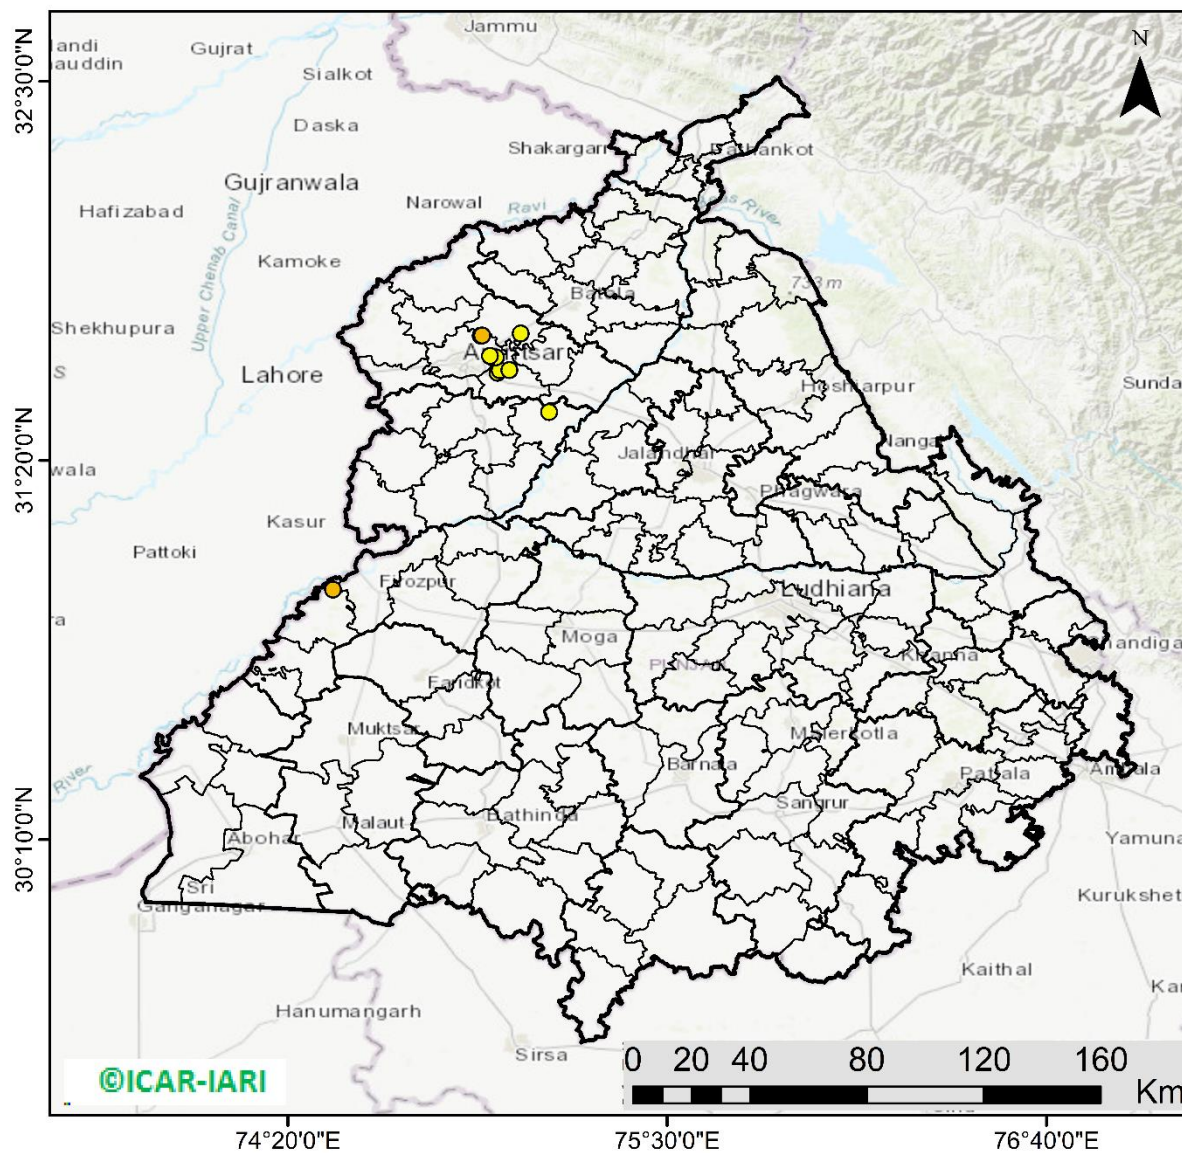

MONITORING PADDY RESIDUE BURNING IN INDIA USING SATELLITE REMOTE SENSING DURING 2024

Bulletin
No. 01

Events Date:
15-Sep-2024

Issued on:
15-Sep-2024

Consortium for Research on Agroecosystem Monitoring and Modeling from Space (CREAMS)
Laboratory,

Division of Agricultural Physics, ICAR – Indian Agricultural Research Institute, New Delhi – 110012

<https://creams.iari.res.in>

Highlights for 15-Sep-2024

- The active fire events due to rice residue burning were monitored using satellite remote sensing, following the "Standard Protocol for Estimation of Crop Residue Burning Fire Events using Satellite Data".
- Satellites detected **12** residue burning events in the six study States on **15-Sep-2024**.
- The state wise events detected on **15-Sep-2024** were **11** in Punjab, **01** in Haryana, **00** in UP, **00** in Delhi, **00** in Rajasthan and **00** in MP.
- Detection of residue burning events was hampered by the presence of clouds over Uttar Pradesh and Madhya Pradesh states.

Temporal distribution of rice residue burning events for the study States in 2024

Punjab

RICE RESIDUE BURNING IN PUNJAB

11 burning events detected in Punjab during (15th Sep 2024)

Fire Intensity (W/m²)

- 0 - 5
- 6 - 10
- 11 - 15
- 16 - 20
- >20

<http://geoportal.icar.gov.in:8080/geoexplorer/composer/>

District-wise cumulative number of residues burning events in Punjab (15-Sep-2024)

Haryana

RICE RESIDUE BURNING IN HARYANA

01 burning events detected in Haryana on (15th Sep 2024)