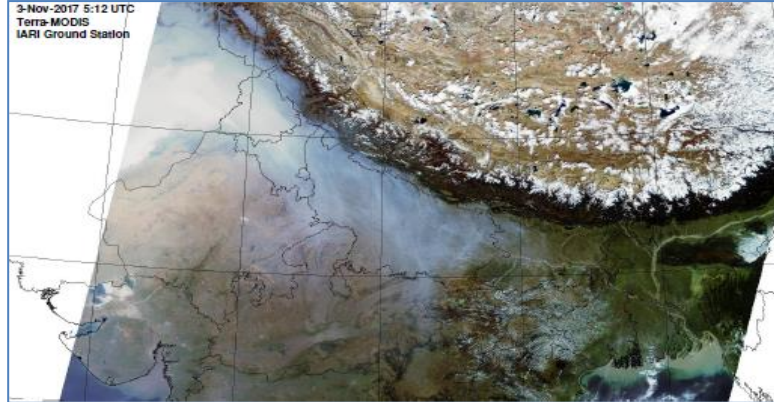

MONITORING PADDY RESIDUE BURNING IN INDIA USING SATELLITE REMOTE SENSING DURING 2024

Bulletin
No. 01

Events Date:
15-Sep-2024

Issued on:
15-Sep-2024

Consortium for Research on Agroecosystem Monitoring and Modeling from Space (CREAMS)
Laboratory,

Division of Agricultural Physics, ICAR – Indian Agricultural Research Institute, New Delhi – 110012

<https://creams.iari.res.in>