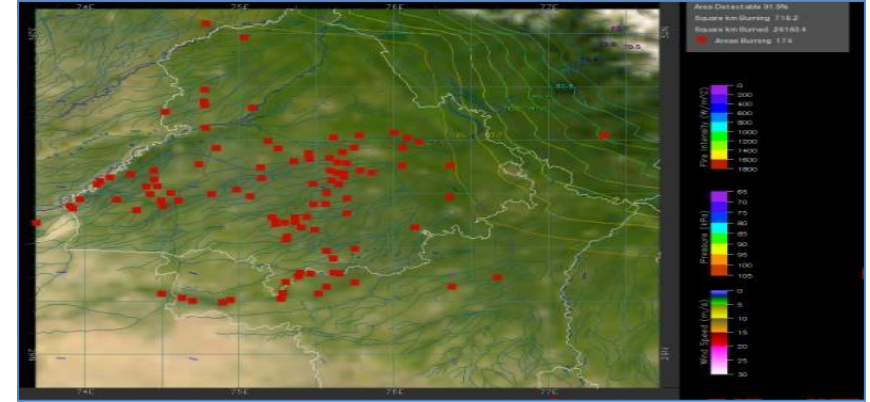

MONITORING PADDY RESIDUE BURNING IN INDIA USING SATELLITE REMOTE SENSING DURING 2024

Bulletin
No. 01

Events Date:
15-Sep-2024

Issued on:
15-Sep-2024

Consortium for Research on Agroecosystem Monitoring and Modeling from Space (CREAMS)
Laboratory,

Division of Agricultural Physics, ICAR – Indian Agricultural Research Institute, New Delhi – 110012

<https://creams.iari.res.in>

Highlights for 15-Sep-2024

- The active fire events due to rice residue burning were monitored using satellite remote sensing, following the "Standard Protocol for Estimation of Crop Residue Burning Fire Events using Satellite Data".
- Satellites detected **12** residue burning events in the six study States on **15-Sep-2024**.
- The state wise events detected on **15-Sep-2024** were **11** in Punjab, **01** in Haryana, **00** in UP, **00** in Delhi, **00** in Rajasthan and **00** in MP.
- Detection of residue burning events was hampered by the presence of clouds over Uttar Pradesh and Madhya Pradesh states.

Temporal distribution of rice residue burning events for the study States in 2024

Punjab

RICE RESIDUE BURNING IN PUNJAB

11 burning events detected in Punjab during (15th Sep 2024)

Fire Intensity (W/m²)

- 0 - 5
- 6 - 10
- 11 - 15
- 16 - 20
- >20