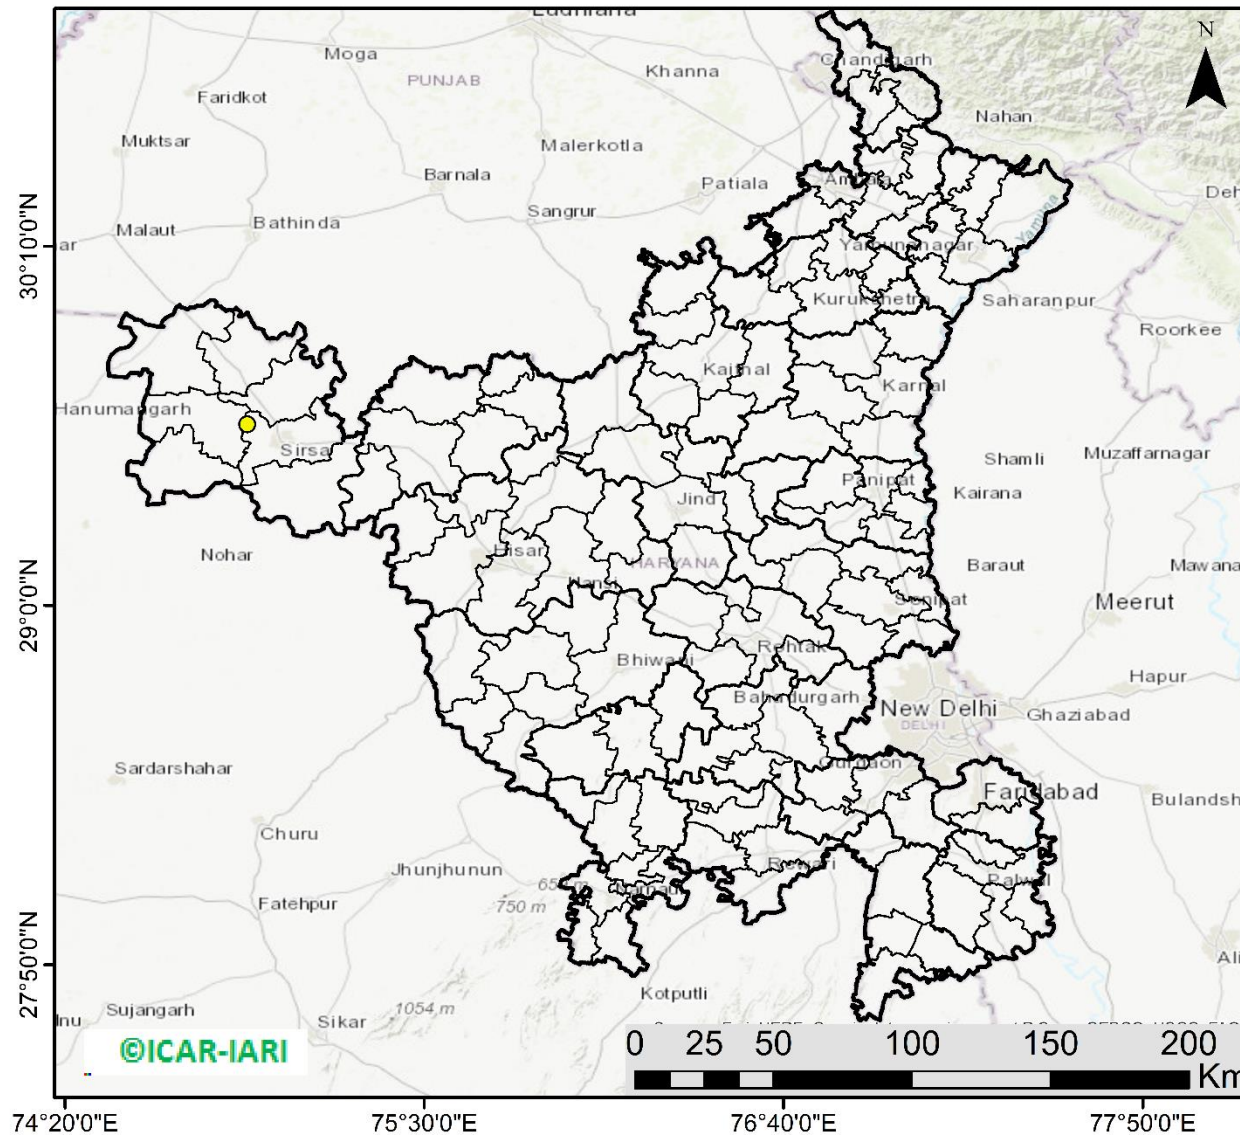

Division of Agricultural Physics, ICAR – Indian Agricultural Research Institute, New Delhi – 110012

<https://creams.iari.res.in>

Highlights for 15-Sep-2024

- The active fire events due to rice residue burning were monitored using satellite remote sensing, following the "Standard Protocol for Estimation of Crop Residue Burning Fire Events using Satellite Data".
- Satellites detected **12** residue burning events in the six study States on **15-Sep-2024**.
- The state wise events detected on **15-Sep-2024** were **11** in Punjab, **01** in Haryana, **00** in UP, **00** in Delhi, **00** in Rajasthan and **00** in MP.
- Detection of residue burning events was hampered by the presence of clouds over Uttar Pradesh and Madhya Pradesh states.

Temporal distribution of rice residue burning events for the study States in 2024

Punjab

RICE RESIDUE BURNING IN PUNJAB

11 burning events detected in Punjab during (15th Sep 2024)

Fire Intensity (W/m²)

- 0 - 5
- 6 - 10
- 11 - 15
- 16 - 20
- >20

<http://geoportal.icar.gov.in:8080/geoexplorer/composer/>

District-wise cumulative number of residues burning events in Punjab (15-Sep-2024)

Haryana

RICE RESIDUE BURNING IN HARYANA

01 burning events detected in Haryana on (15th Sep 2024)