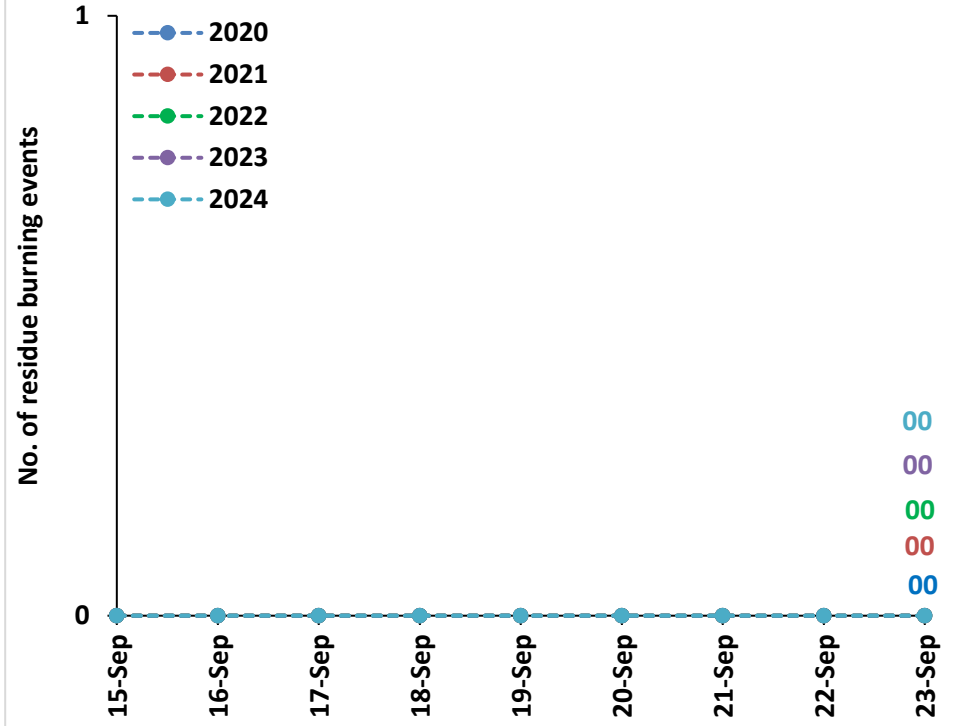

Delhi Cumulative