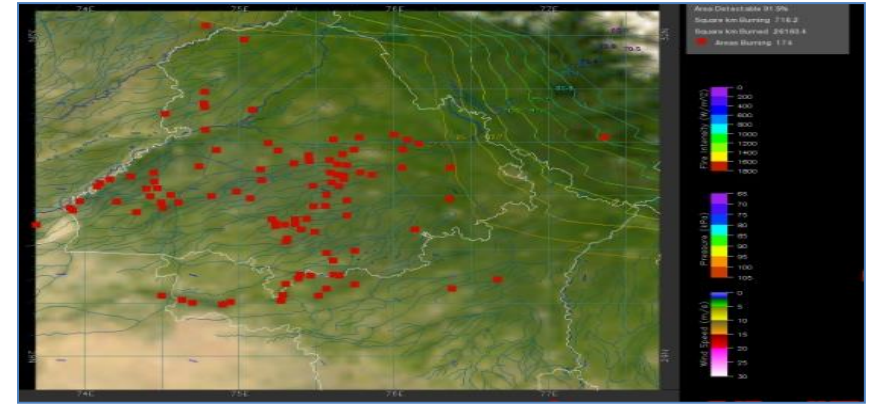

MONITORING PADDY RESIDUE BURNING IN INDIA USING SATELLITE REMOTE SENSING DURING 2024

**Bulletin
No. 09**

**Events Date:
23-Sep-2024**

**Issued on:
23-Sep-2024**

**Consortium for Research on Agroecosystem Monitoring and Modeling from Space (CREAMS)
Laboratory,**

Division of Agricultural Physics, ICAR – Indian Agricultural Research Institute, New Delhi – 110012

<https://creams.iari.res.in>