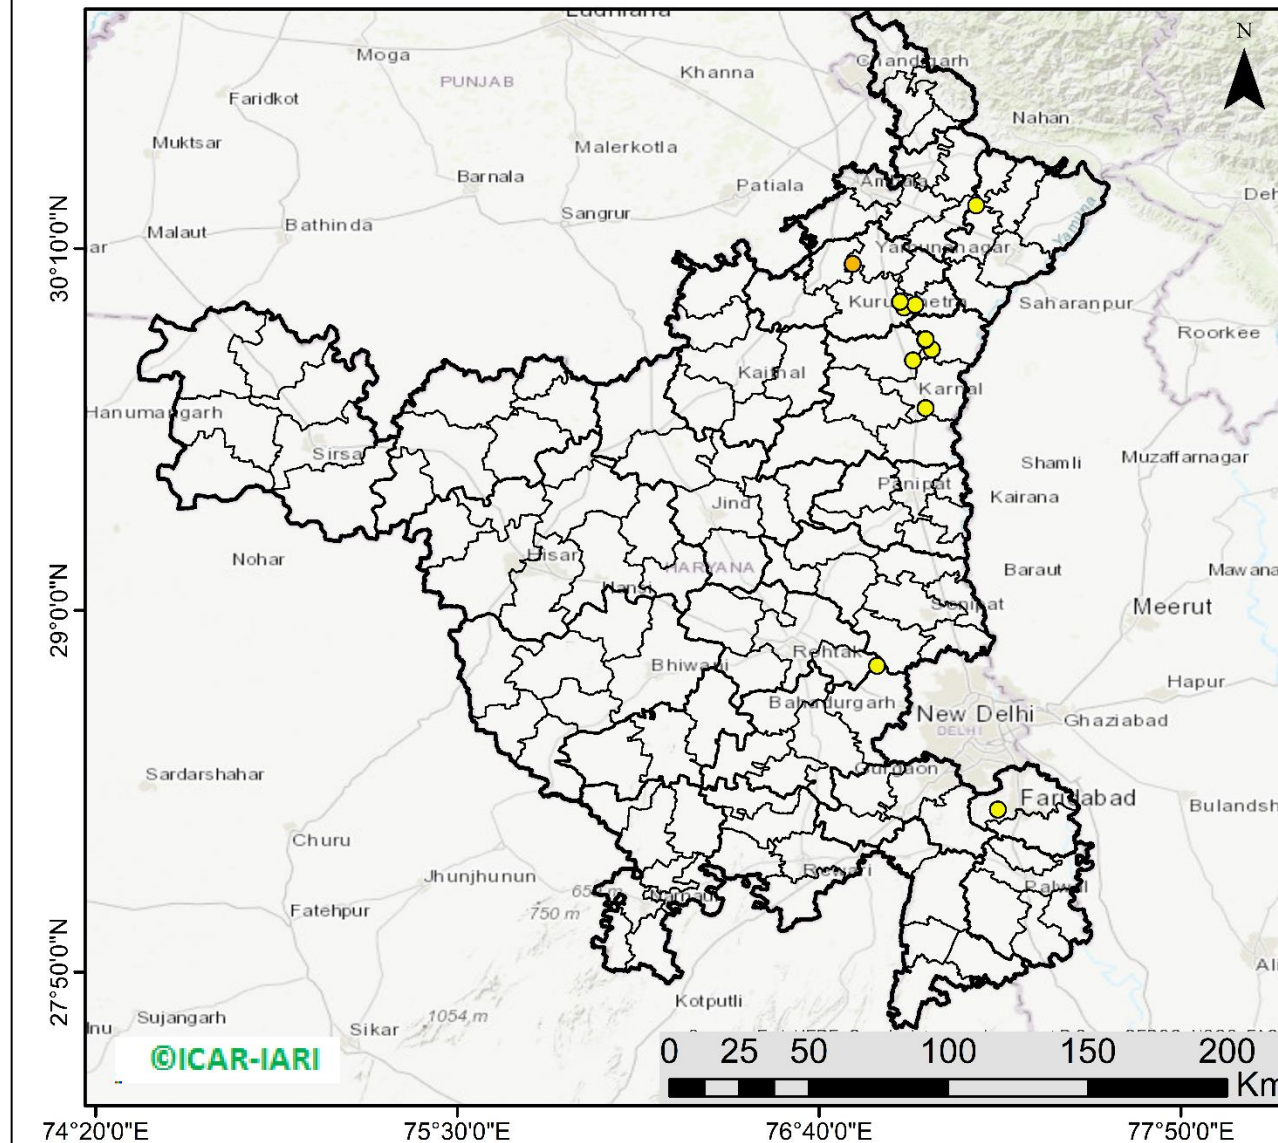

Haryana

RICE RESIDUE BURNING IN HARYANA

12 burning events detected in Haryana on (23rd Sep 2024)

Fire Intensity (W/m²)

- 0 - 5
- 6 - 10
- 11 - 15
- 16 - 20
- >20