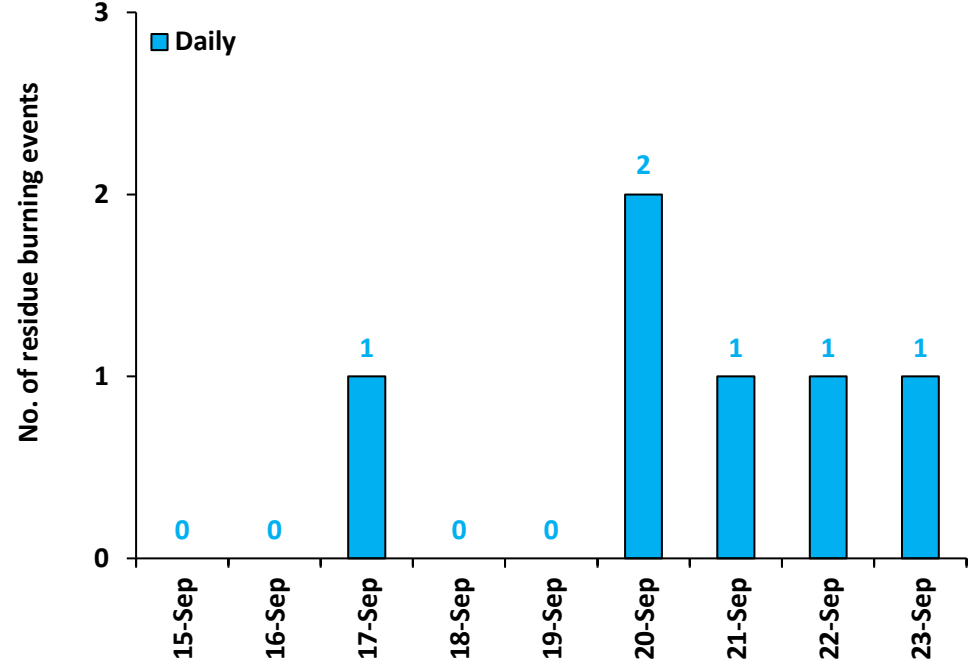

Madhya Pradesh