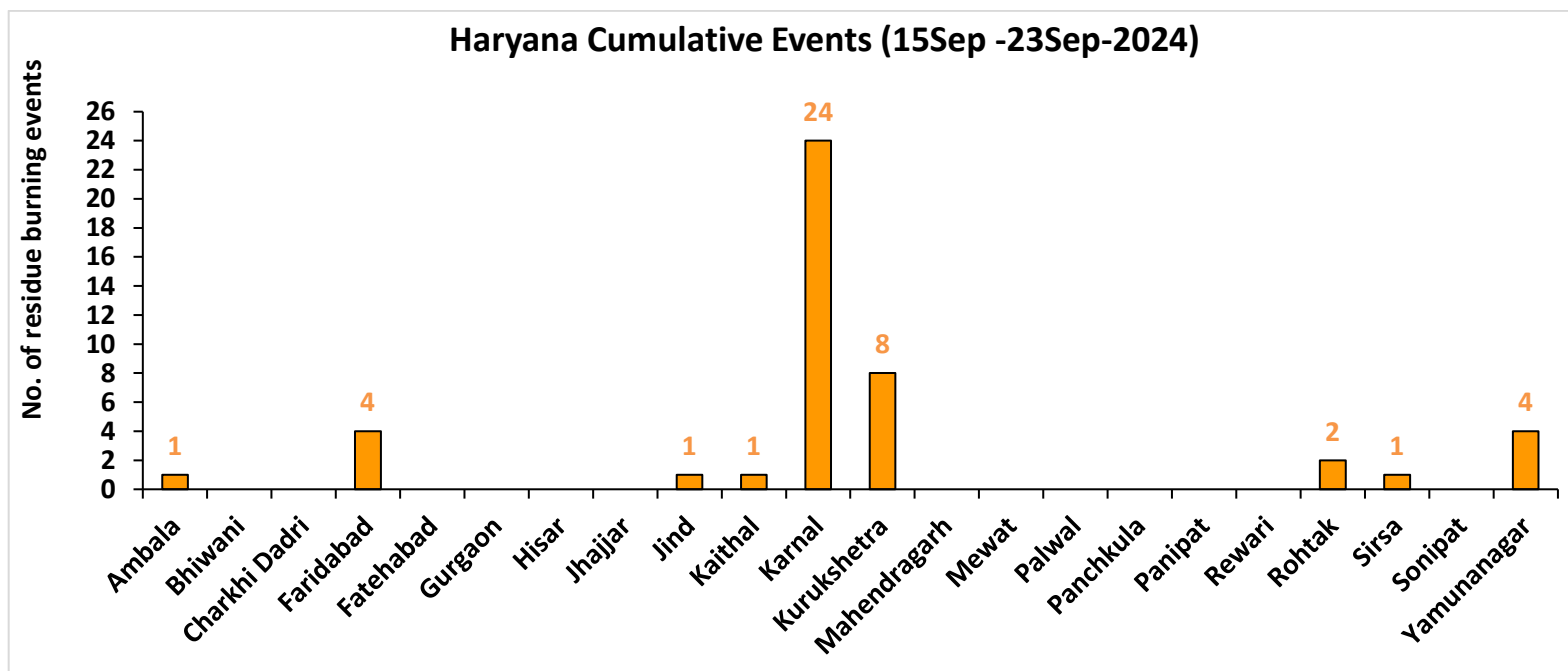

District-wise cumulative number of residues burning events in Haryana (15Sep-23Sep-2024)