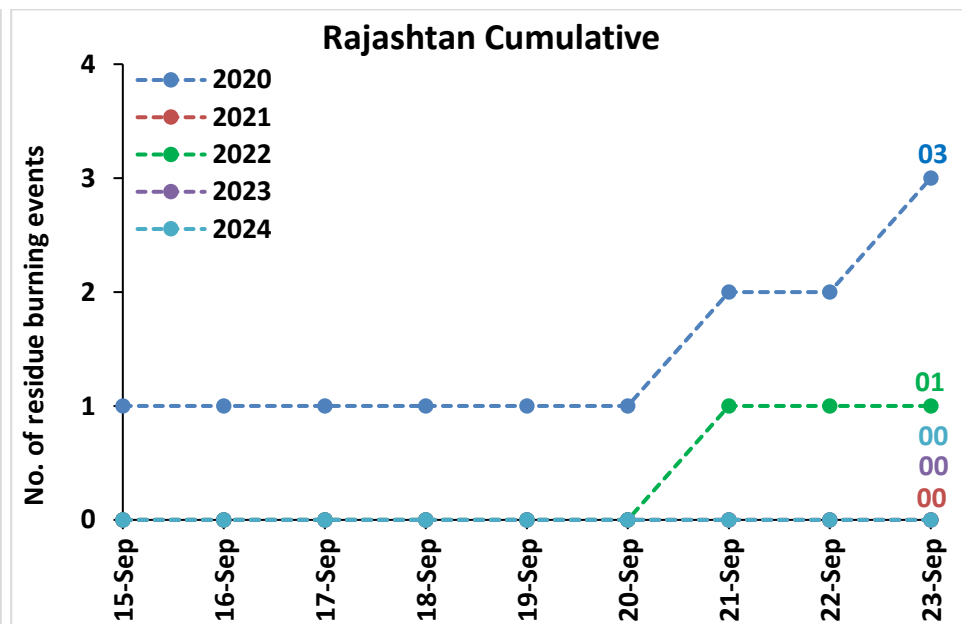

Division of Agricultural Physics, ICAR – Indian Agricultural Research Institute, New Delhi – 110012

<https://creams.iari.res.in>

Highlights for 23-Sep-2024

- The active fire events due to rice residue burning were monitored using satellite remote sensing, following the "Standard Protocol for Estimation of Crop Residue Burning Fire Events using Satellite Data".
- Satellites detected **19** residue burning events in the six study States on **23-Sep-2024**.
- The state wise events detected on **23-Sep-2024** were **06** in Punjab, **12** in Haryana, **00** in UP, **00** in Delhi, **00** in Rajasthan and **01** in MP.
- Detection of residue burning events was hampered by the presence of scattered clouds over parts of Madhya Pradesh state.

Temporal distribution of rice residue burning events for the study States in 2024

Uttar Pradesh

Madhya Pradesh

Comparison of residue burning events in current year (2024) with previous years (2020, 2021, 2022 and 2023) for the study States