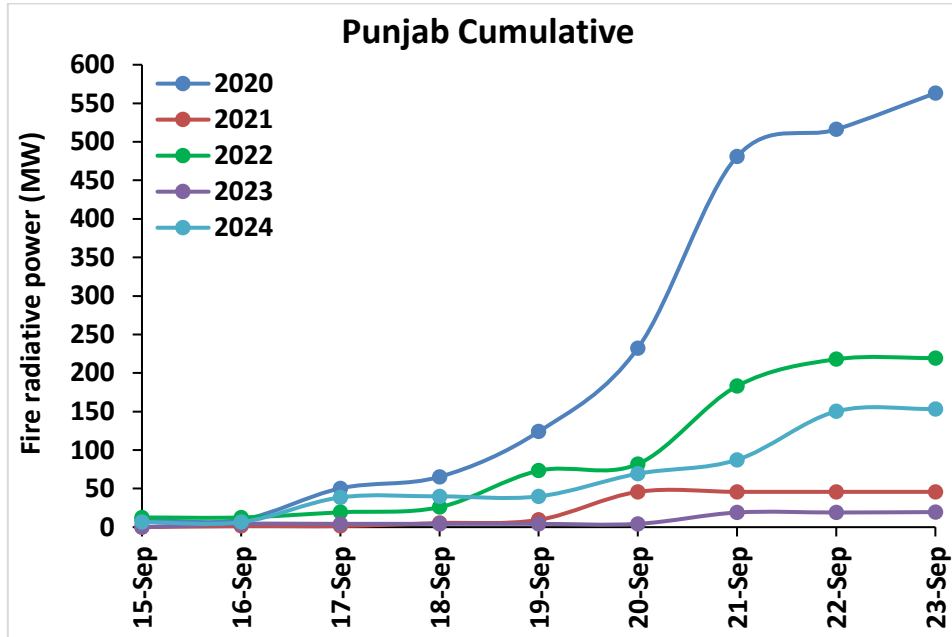

Comparison of residue burning fire power in current year (2024) with previous years (2020,2021,2022 and 2023) for the study States