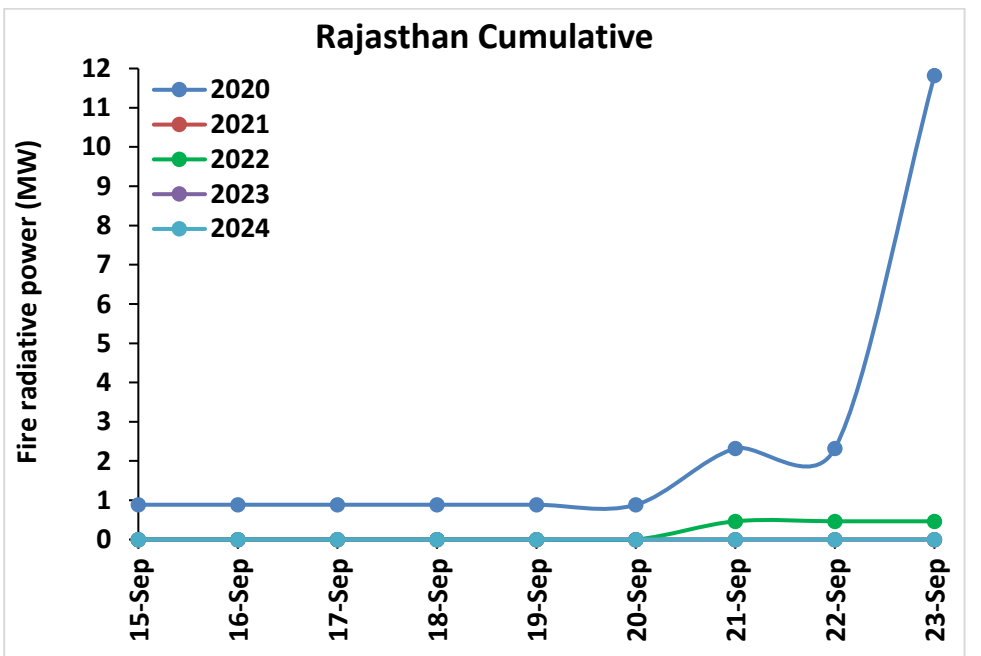

Comparison of residue burning fire power in current year (2024) with previous years (2020,2021,2022 and 2023) for the study States