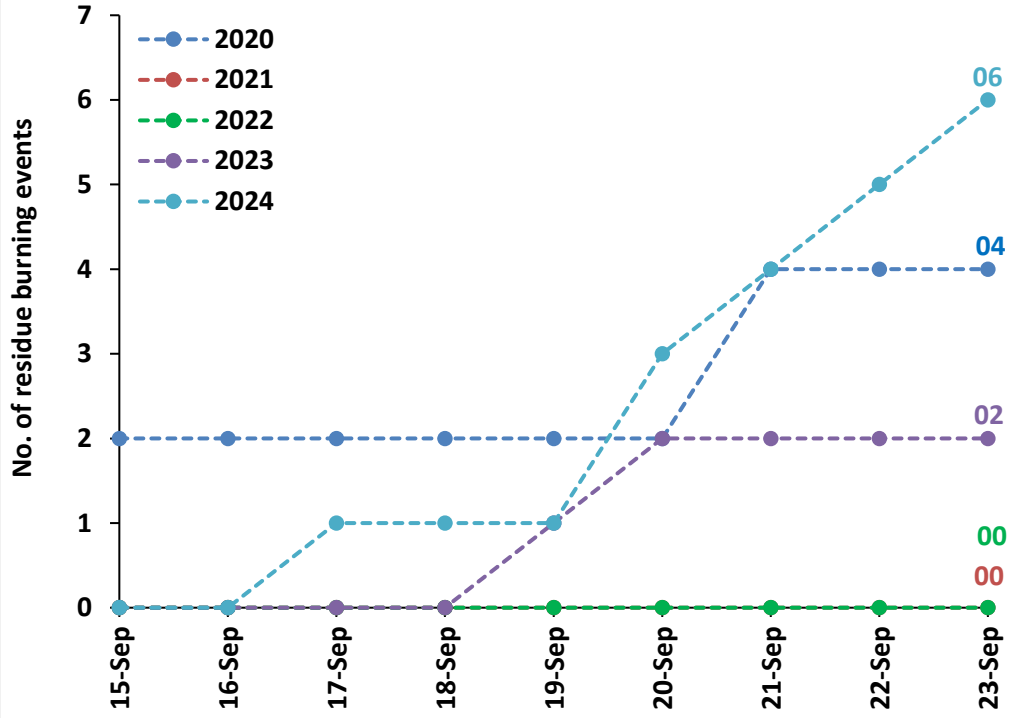

Madhya Pradesh Cumulative