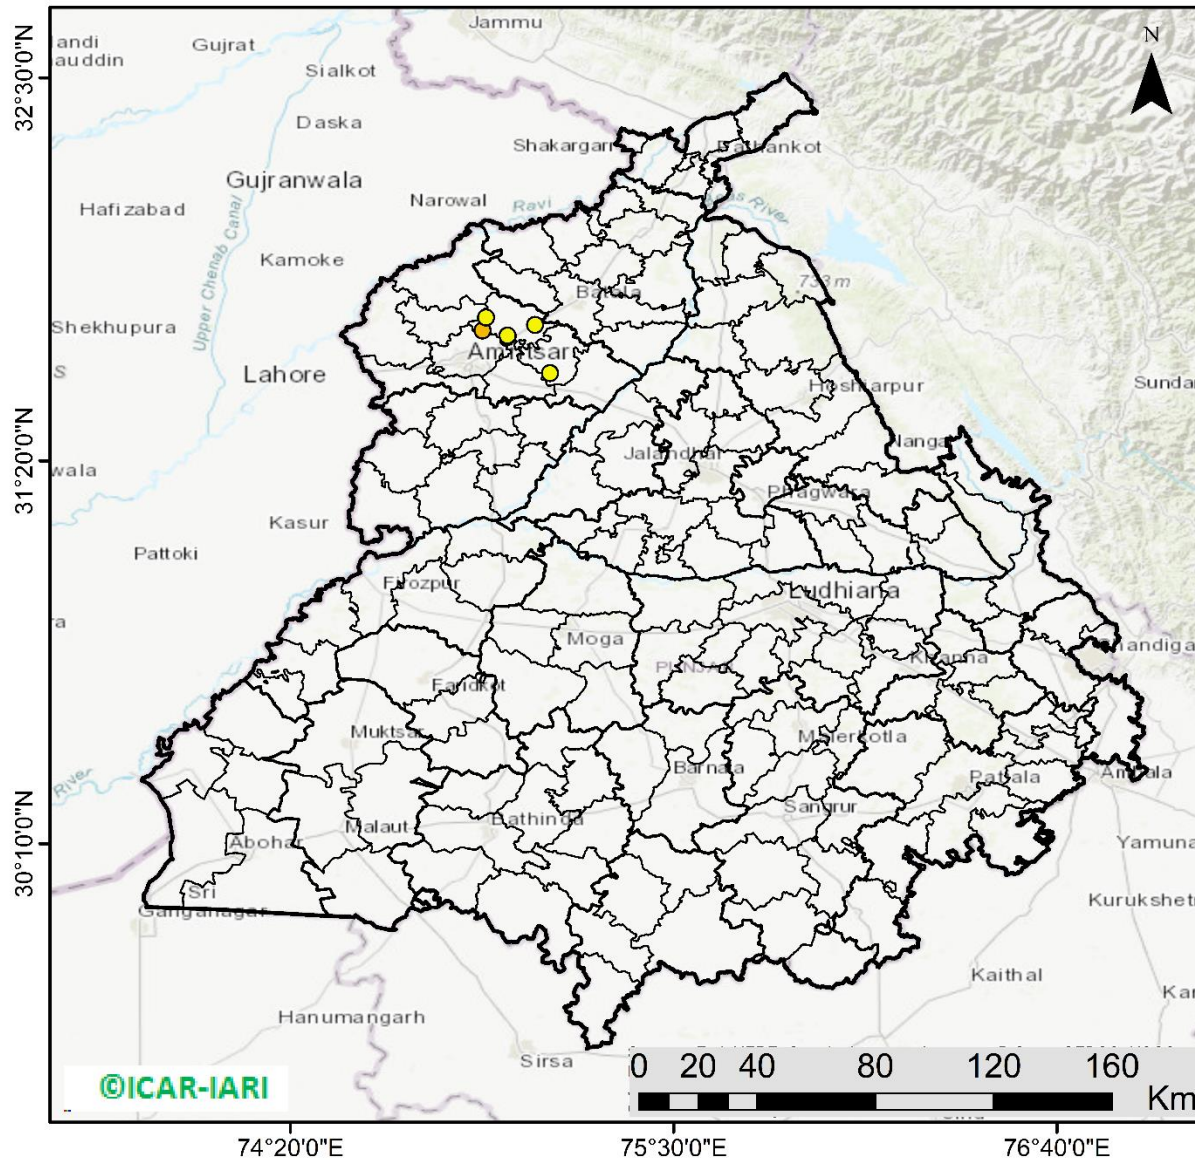

Division of Agricultural Physics, ICAR – Indian Agricultural Research Institute, New Delhi – 110012

<https://creams.iari.res.in>

Highlights for 23-Sep-2024

- The active fire events due to rice residue burning were monitored using satellite remote sensing, following the "Standard Protocol for Estimation of Crop Residue Burning Fire Events using Satellite Data".
- Satellites detected **19** residue burning events in the six study States on **23-Sep-2024**.
- The state wise events detected on **23-Sep-2024** were **06** in Punjab, **12** in Haryana, **00** in UP, **00** in Delhi, **00** in Rajasthan and **01** in MP.
- Detection of residue burning events was hampered by the presence of scattered clouds over parts of Madhya Pradesh state.

Temporal distribution of rice residue burning events for the study States in 2024

Uttar Pradesh

Madhya Pradesh

Comparison of residue burning events in current year (2024) with previous years (2020, 2021, 2022 and 2023) for the study States

Madhya Pradesh Cumulative

Delhi Cumulative

Comparison of residue burning fire power in current year (2024) with previous years (2020,2021,2022 and 2023) for the study States

Madhya Pradesh Cumulative

Delhi Cumulative

Punjab

RICE RESIDUE BURNING IN PUNJAB

06 burning events detected in Punjab during (23rd Sep 2024)

Fire Intensity (W/m²)

- 0 - 5
- 6 - 10
- 11 - 15
- 16 - 20
- >20

<http://geoportal.icar.gov.in:8080/geoexplorer/composer/>