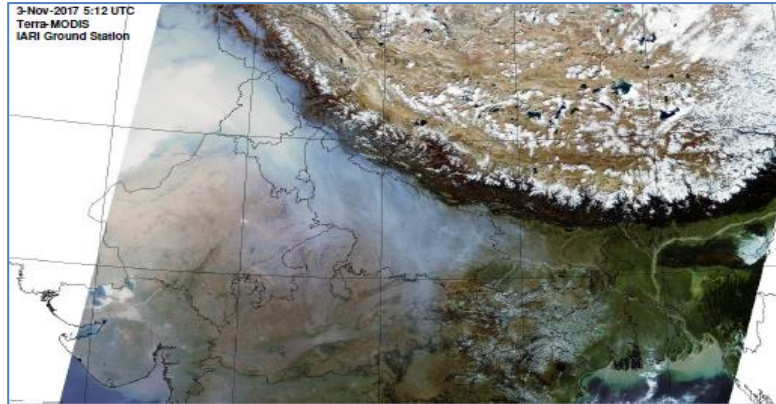

MONITORING PADDY RESIDUE BURNING IN INDIA USING SATELLITE REMOTE SENSING DURING 2024

**Bulletin
No. 09**

**Events Date:
23-Sep-2024**

**Issued on:
23-Sep-2024**

**Consortium for Research on Agroecosystem Monitoring and Modeling from Space (CREAMS)
Laboratory,**

Division of Agricultural Physics, ICAR – Indian Agricultural Research Institute, New Delhi – 110012

<https://creams.iari.res.in>