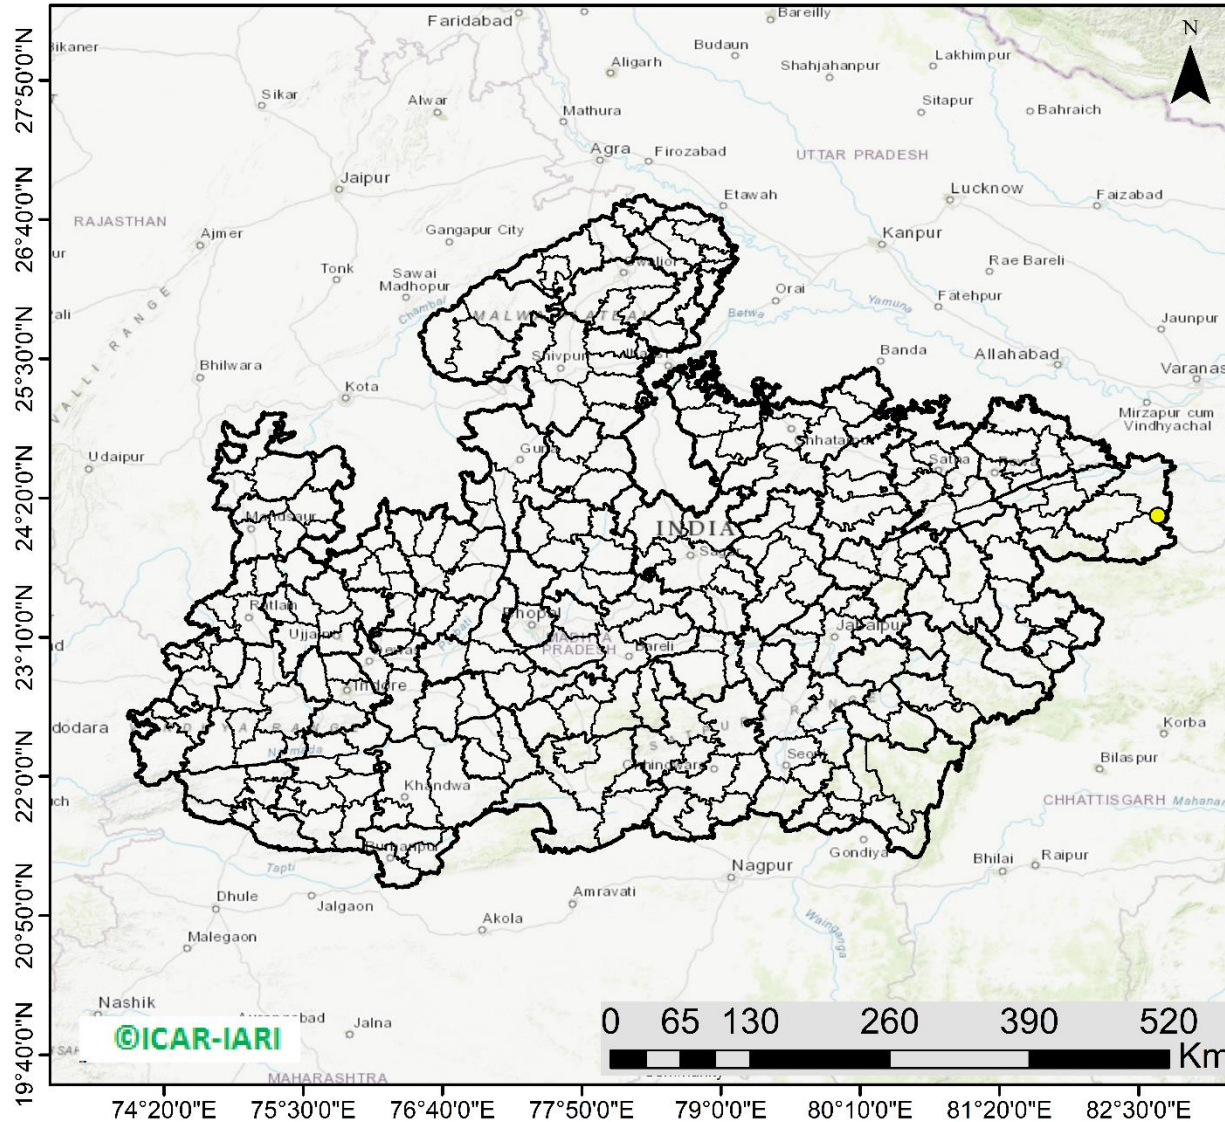

Madhya Pradesh

RICE RESIDUE BURNING IN MADHYA PRADESH

01 burning events
detected in MP on
(23rd Sep 2024)

Fire Intensity (W/m²)

- 0 - 5
- 6 - 10
- 11 - 15
- 16 - 20
- >20

<http://geoportal.icar.gov.in:8080/geoexplorer/composer/>