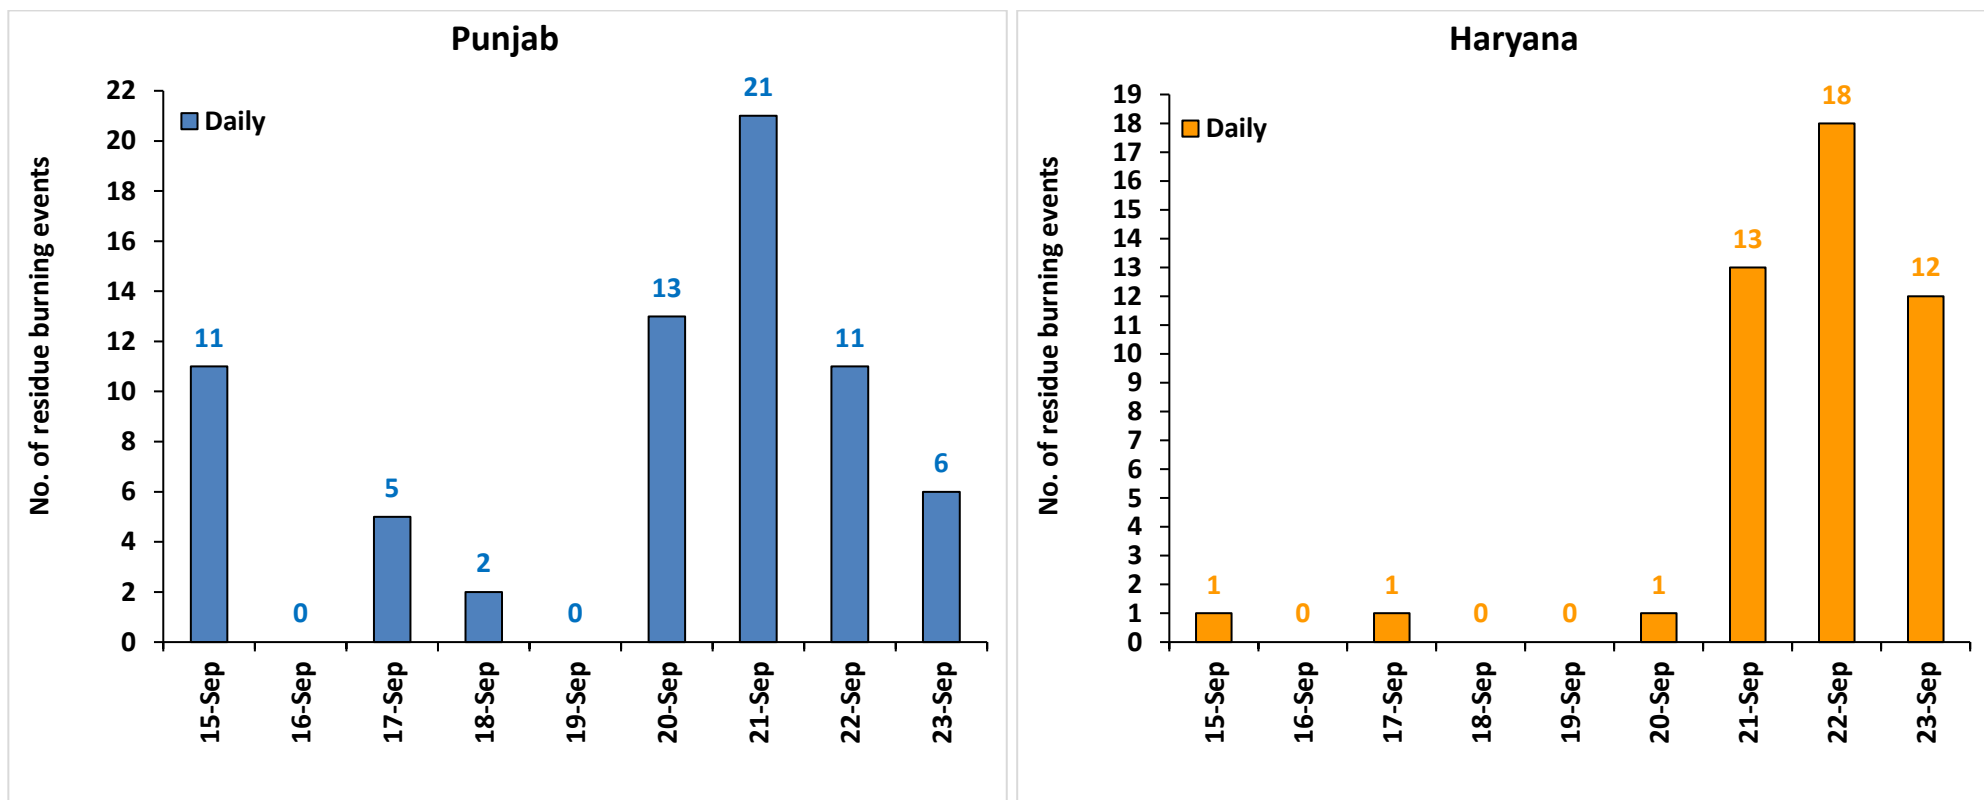

Division of Agricultural Physics, ICAR – Indian Agricultural Research Institute, New Delhi – 110012

<https://creams.iari.res.in>

Highlights for 23-Sep-2024

- The active fire events due to rice residue burning were monitored using satellite remote sensing, following the "Standard Protocol for Estimation of Crop Residue Burning Fire Events using Satellite Data".
- Satellites detected **19** residue burning events in the six study States on **23-Sep-2024**.
- The state wise events detected on **23-Sep-2024** were **06** in Punjab, **12** in Haryana, **00** in UP, **00** in Delhi, **00** in Rajasthan and **01** in MP.
- Detection of residue burning events was hampered by the presence of scattered clouds over parts of Madhya Pradesh state.

Temporal distribution of rice residue burning events for the study States in 2024

Uttar Pradesh

Madhya Pradesh

Comparison of residue burning events in current year (2024) with previous years (2020, 2021, 2022 and 2023) for the study States