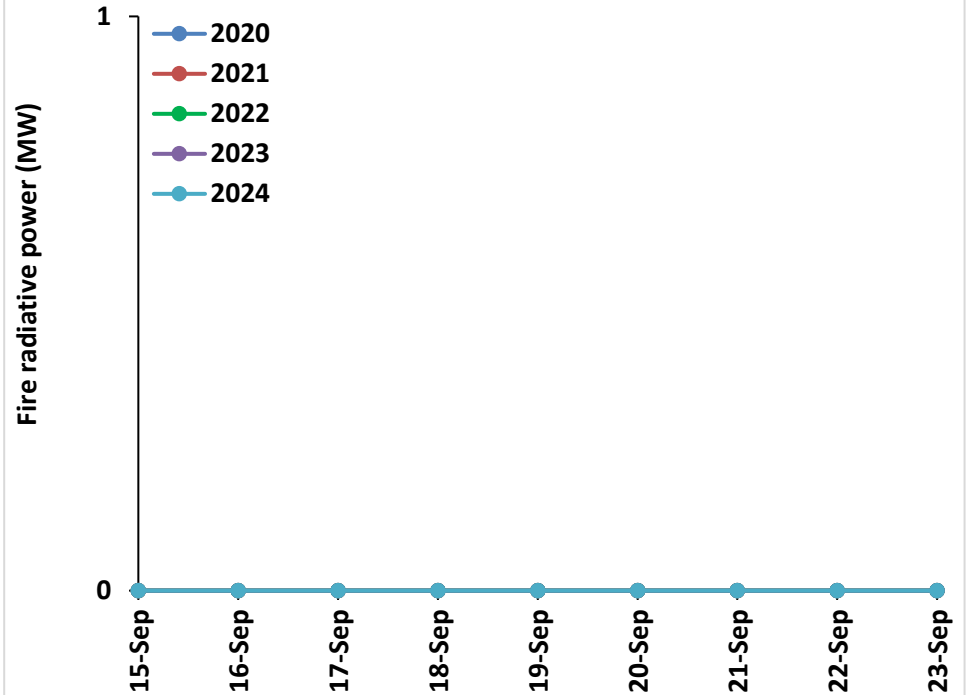

Delhi Cumulative