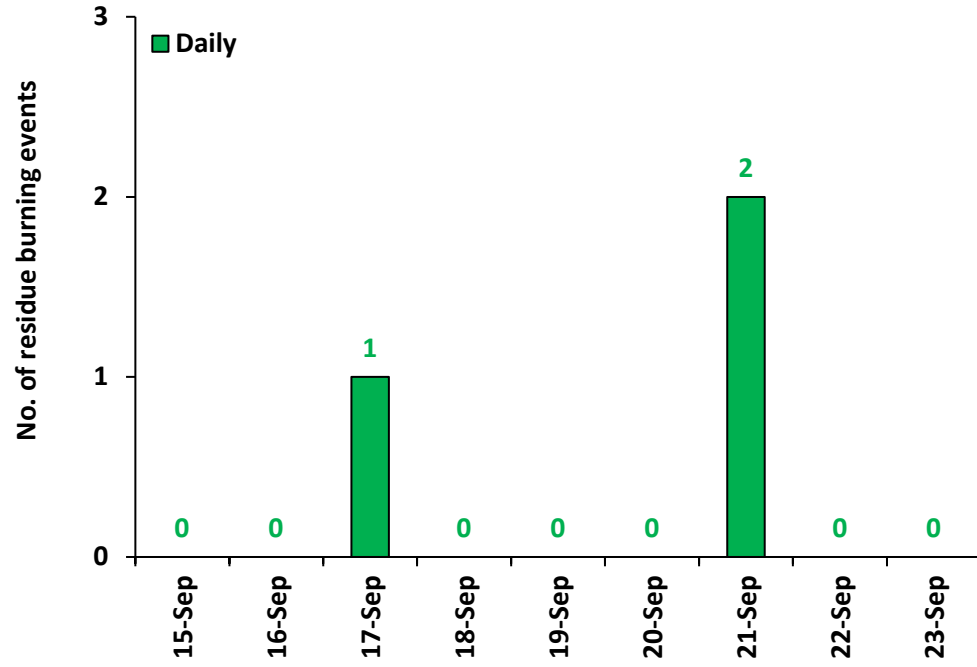

Uttar Pradesh