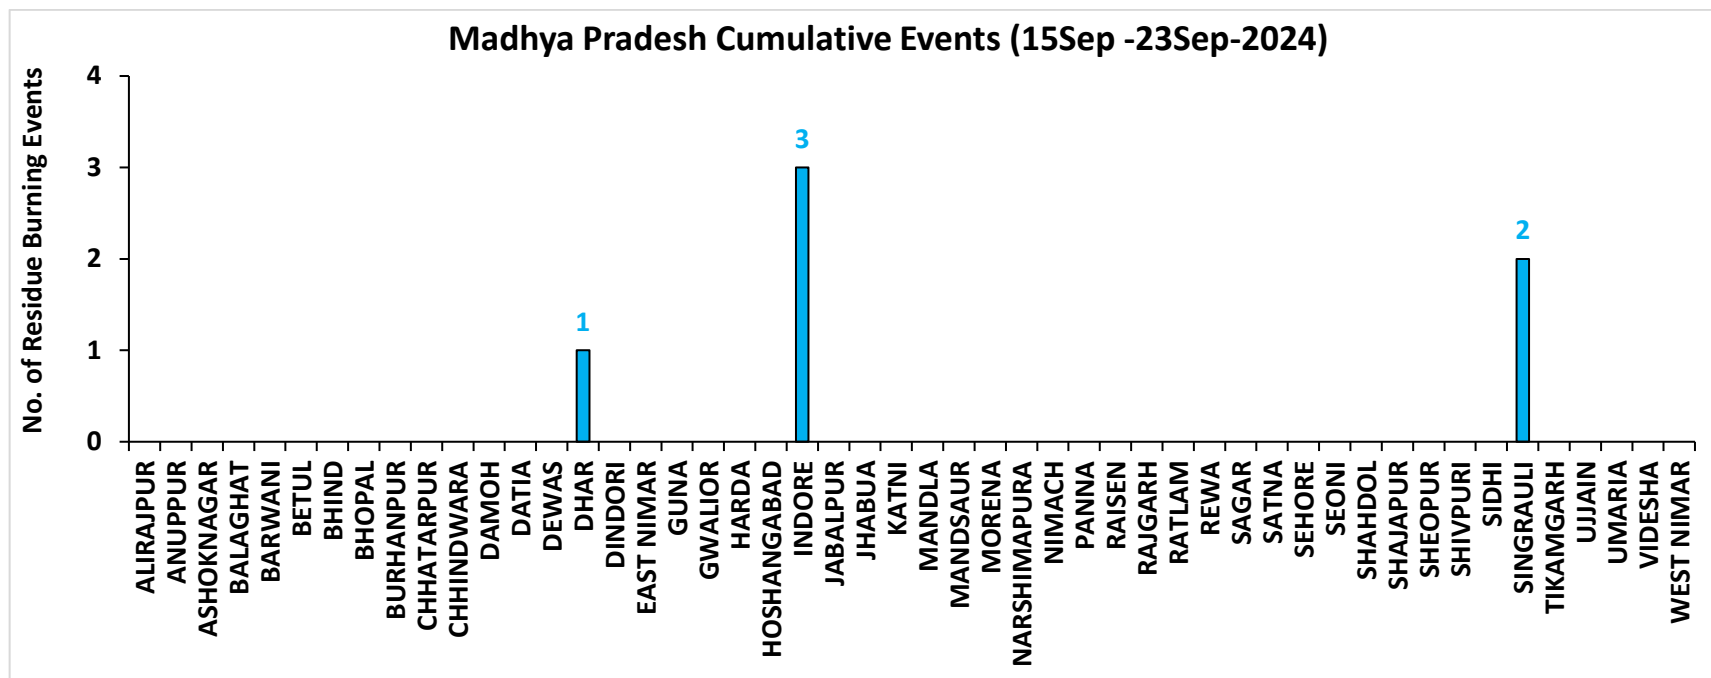

Division of Agricultural Physics, ICAR – Indian Agricultural Research Institute, New Delhi – 110012

<https://creams.iari.res.in>

Highlights for 23-Sep-2024

- The active fire events due to rice residue burning were monitored using satellite remote sensing, following the "Standard Protocol for Estimation of Crop Residue Burning Fire Events using Satellite Data".
- Satellites detected **19** residue burning events in the six study States on **23-Sep-2024**.
- The state wise events detected on **23-Sep-2024** were **06** in Punjab, **12** in Haryana, **00** in UP, **00** in Delhi, **00** in Rajasthan and **01** in MP.
- Detection of residue burning events was hampered by the presence of scattered clouds over parts of Madhya Pradesh state.

District-wise cumulative number of residues burning events in Madhya Pradesh (15Sep-23Sep-2024)

District-wise cumulative number of residues burning events detected in 2020, 2021, 2022, 2023 and 2024
(Period: 15 September-23 September)