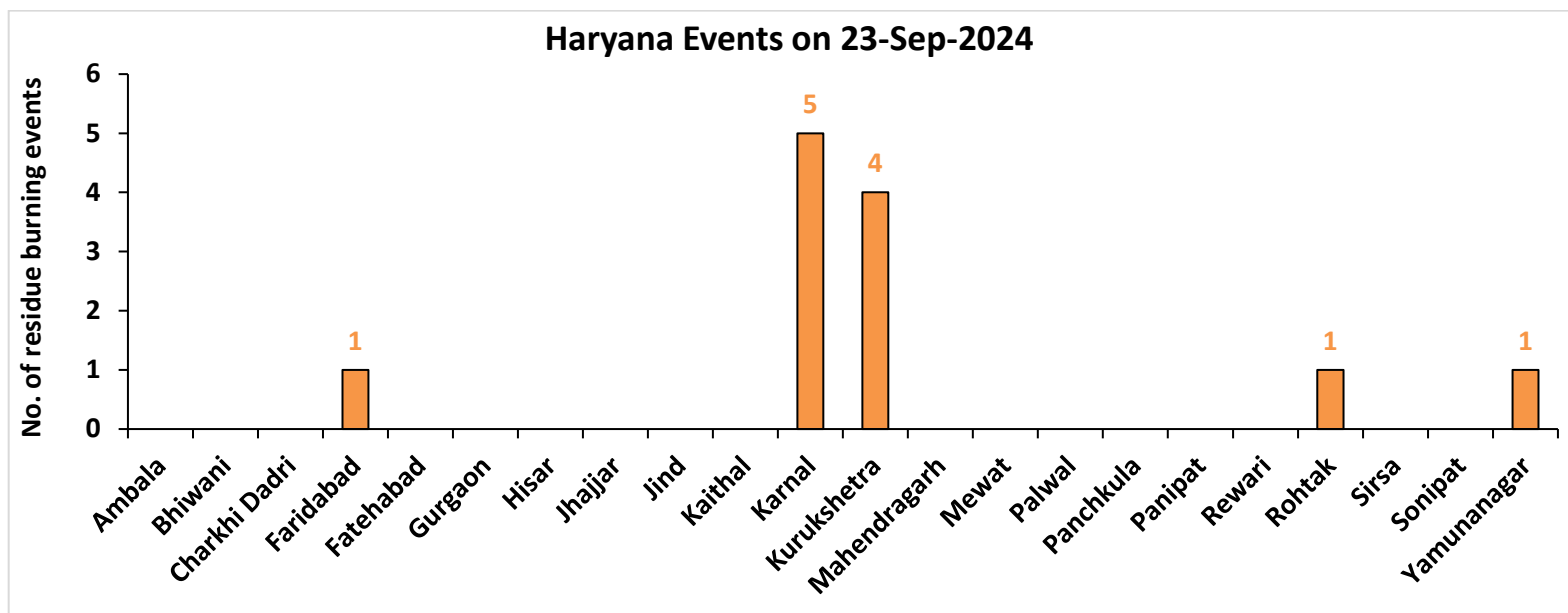

District-wise cumulative number of residues burning events in Haryana (15Sep-23Sep-2024)