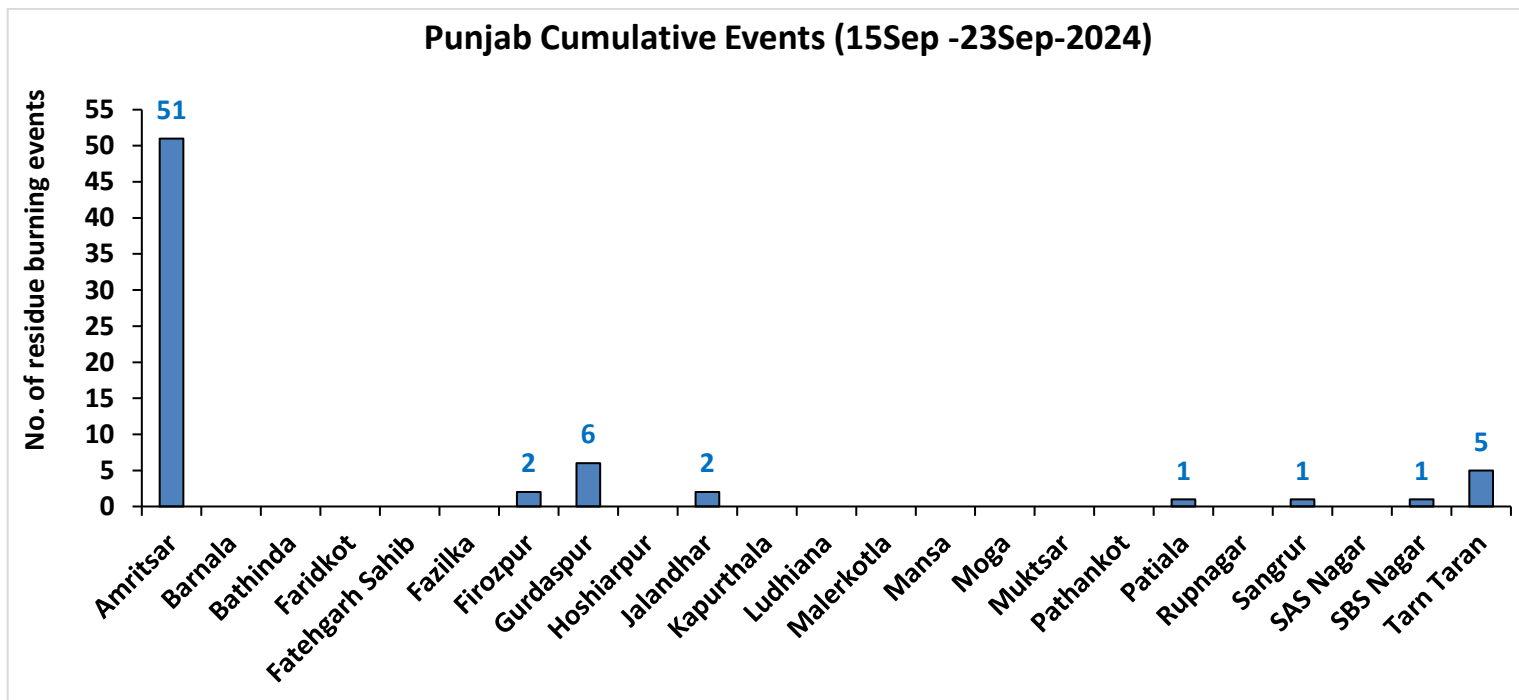

District-wise cumulative number of residues burning events in Punjab (15Sep-23Sep-2024)