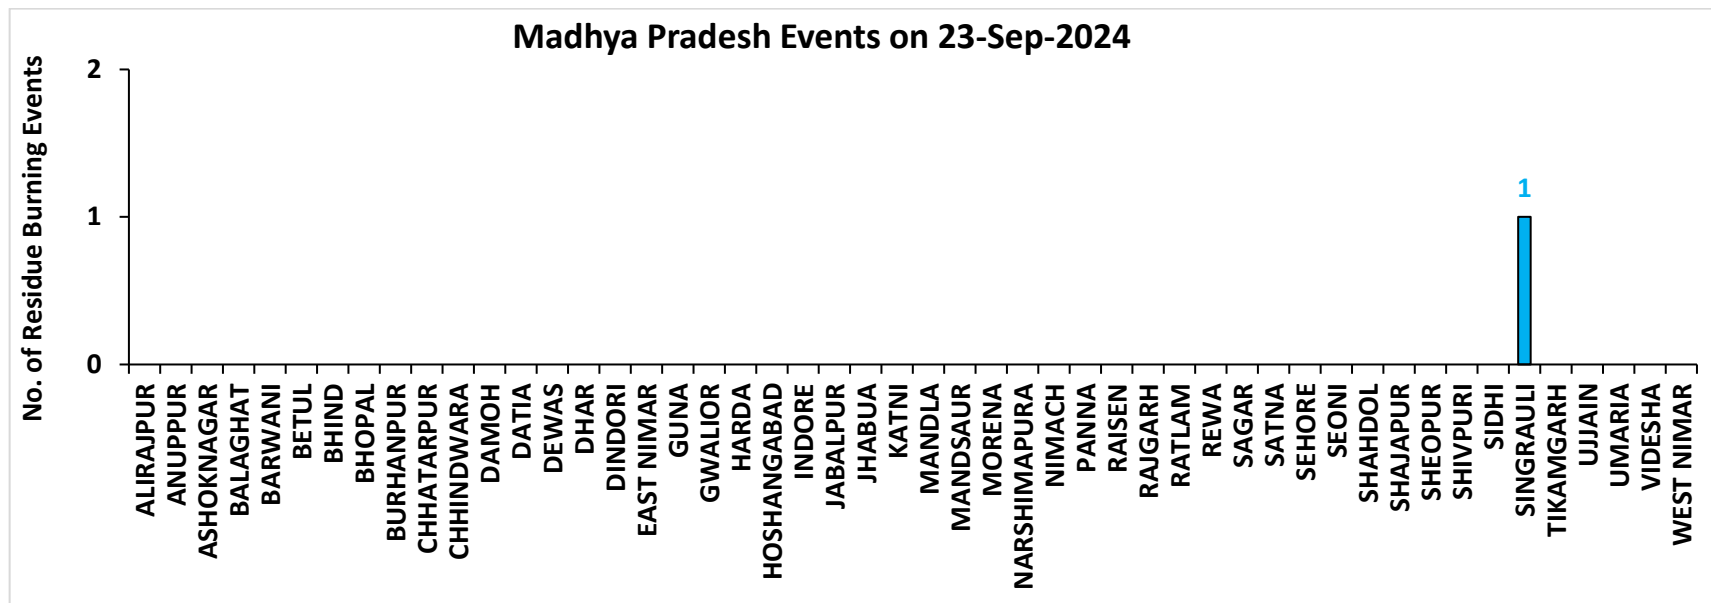

Division of Agricultural Physics, ICAR – Indian Agricultural Research Institute, New Delhi – 110012

<https://creams.iari.res.in>

Highlights for 23-Sep-2024

- The active fire events due to rice residue burning were monitored using satellite remote sensing, following the "Standard Protocol for Estimation of Crop Residue Burning Fire Events using Satellite Data".
- Satellites detected **19** residue burning events in the six study States on **23-Sep-2024**.
- The state wise events detected on **23-Sep-2024** were **06** in Punjab, **12** in Haryana, **00** in UP, **00** in Delhi, **00** in Rajasthan and **01** in MP.
- Detection of residue burning events was hampered by the presence of scattered clouds over parts of Madhya Pradesh state.

District-wise cumulative number of residues burning events in Madhya Pradesh (15Sep-23Sep-2024)

District-wise cumulative number of residues burning events detected in 2020, 2021, 2022, 2023 and 2024
(Period: 15 September-23 September)