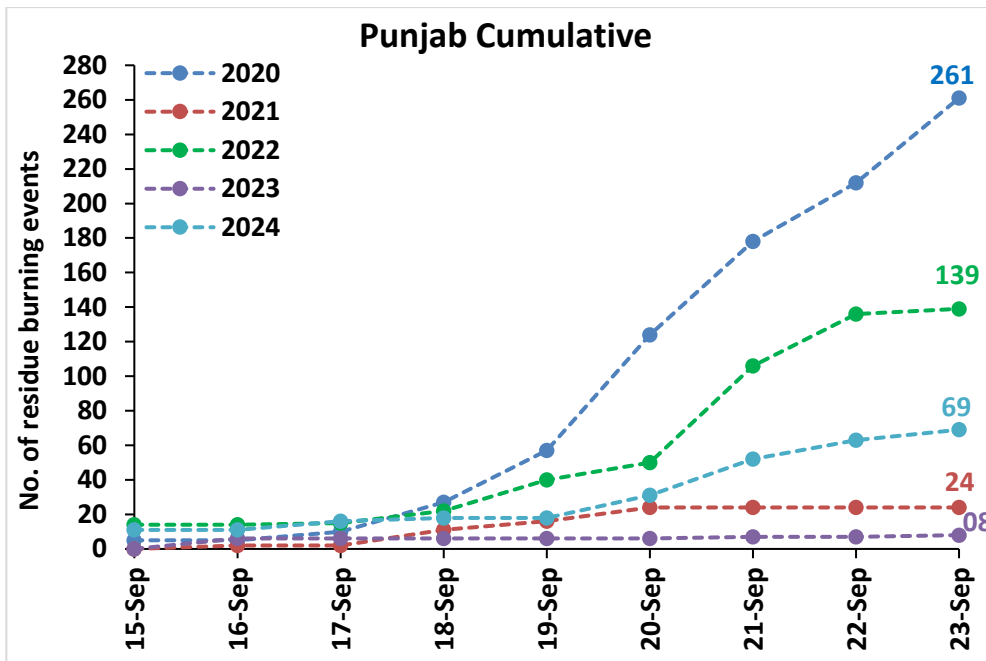

Division of Agricultural Physics, ICAR – Indian Agricultural Research Institute, New Delhi – 110012

<https://creams.iari.res.in>

Highlights for 23-Sep-2024

- The active fire events due to rice residue burning were monitored using satellite remote sensing, following the "Standard Protocol for Estimation of Crop Residue Burning Fire Events using Satellite Data".
- Satellites detected **19** residue burning events in the six study States on **23-Sep-2024**.
- The state wise events detected on **23-Sep-2024** were **06** in Punjab, **12** in Haryana, **00** in UP, **00** in Delhi, **00** in Rajasthan and **01** in MP.
- Detection of residue burning events was hampered by the presence of scattered clouds over parts of Madhya Pradesh state.

Temporal distribution of rice residue burning events for the study States in 2024

Uttar Pradesh

Madhya Pradesh

Comparison of residue burning events in current year (2024) with previous years (2020, 2021, 2022 and 2023) for the study States