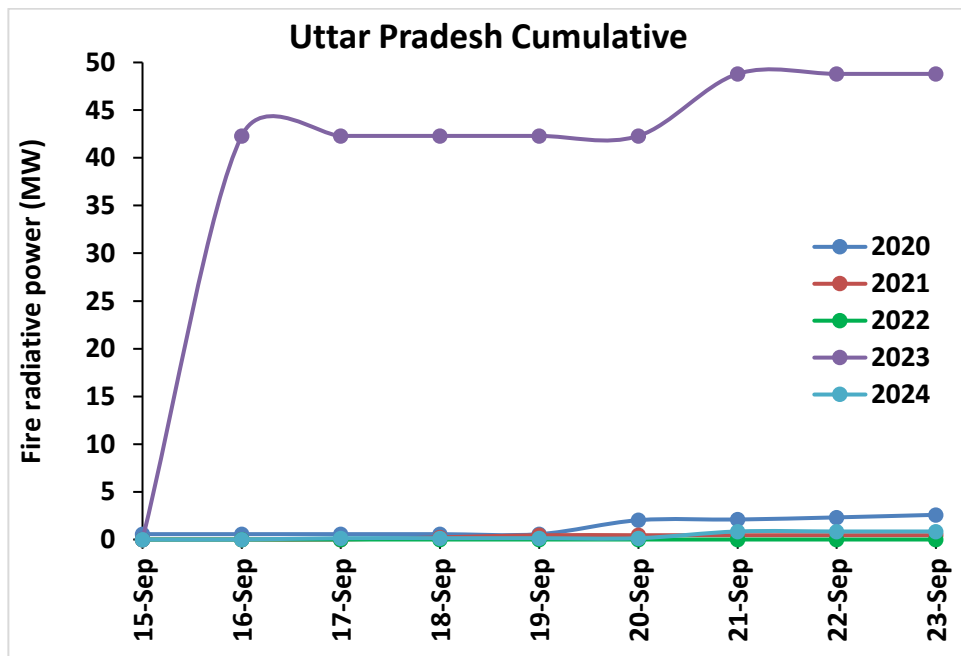

Comparison of residue burning fire power in current year (2024) with previous years (2020,2021,2022 and 2023) for the study States