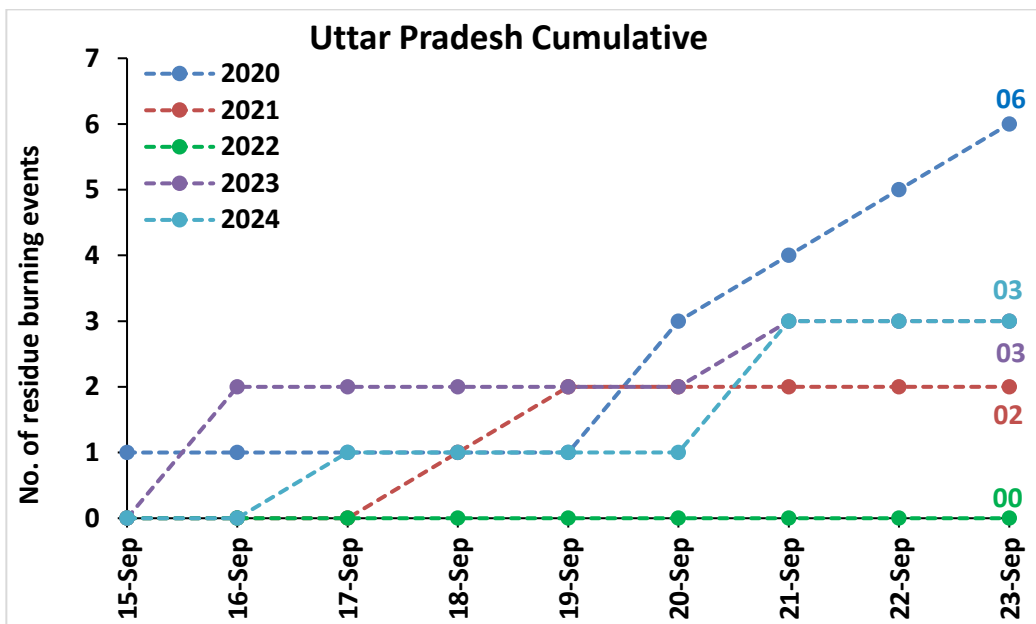

Division of Agricultural Physics, ICAR – Indian Agricultural Research Institute, New Delhi – 110012

<https://creams.iari.res.in>

Highlights for 23-Sep-2024

- The active fire events due to rice residue burning were monitored using satellite remote sensing, following the "Standard Protocol for Estimation of Crop Residue Burning Fire Events using Satellite Data".
- Satellites detected **19** residue burning events in the six study States on **23-Sep-2024**.
- The state wise events detected on **23-Sep-2024** were **06** in Punjab, **12** in Haryana, **00** in UP, **00** in Delhi, **00** in Rajasthan and **01** in MP.
- Detection of residue burning events was hampered by the presence of scattered clouds over parts of Madhya Pradesh state.

Temporal distribution of rice residue burning events for the study States in 2024

Uttar Pradesh

Madhya Pradesh

Comparison of residue burning events in current year (2024) with previous years (2020, 2021, 2022 and 2023) for the study States