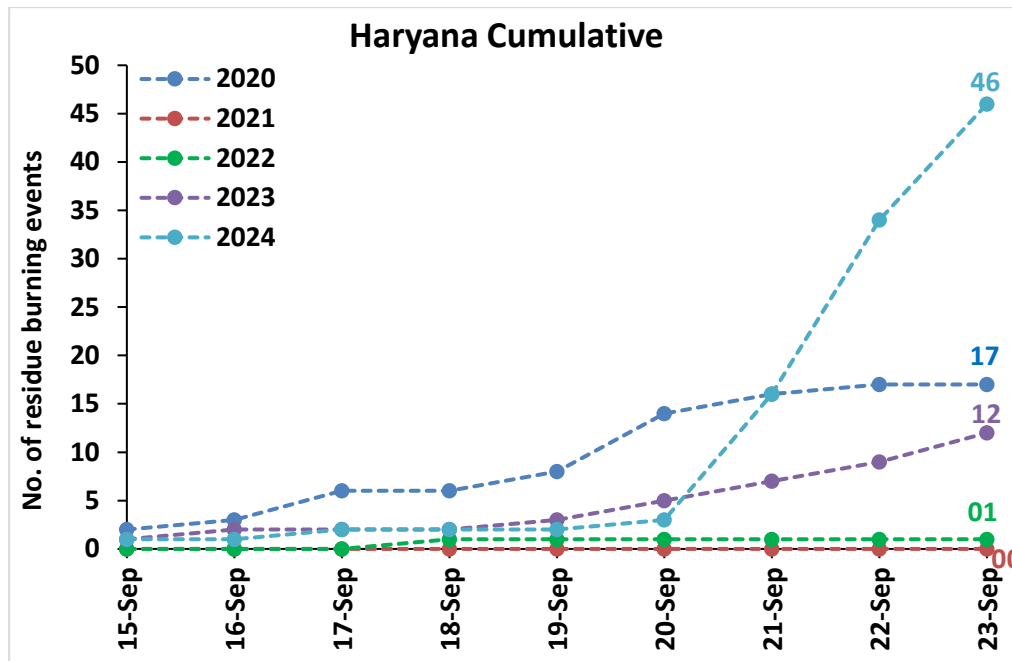

Division of Agricultural Physics, ICAR – Indian Agricultural Research Institute, New Delhi – 110012

<https://creams.iari.res.in>

Highlights for 23-Sep-2024

- The active fire events due to rice residue burning were monitored using satellite remote sensing, following the "Standard Protocol for Estimation of Crop Residue Burning Fire Events using Satellite Data".
- Satellites detected **19** residue burning events in the six study States on **23-Sep-2024**.
- The state wise events detected on **23-Sep-2024** were **06** in Punjab, **12** in Haryana, **00** in UP, **00** in Delhi, **00** in Rajasthan and **01** in MP.
- Detection of residue burning events was hampered by the presence of scattered clouds over parts of Madhya Pradesh state.

Temporal distribution of rice residue burning events for the study States in 2024

Uttar Pradesh

Madhya Pradesh

Comparison of residue burning events in current year (2024) with previous years (2020, 2021, 2022 and 2023) for the study States

Madhya Pradesh Cumulative

Delhi Cumulative

Comparison of residue burning fire power in current year (2024) with previous years (2020,2021,2022 and 2023) for the study States

Madhya Pradesh Cumulative

Delhi Cumulative