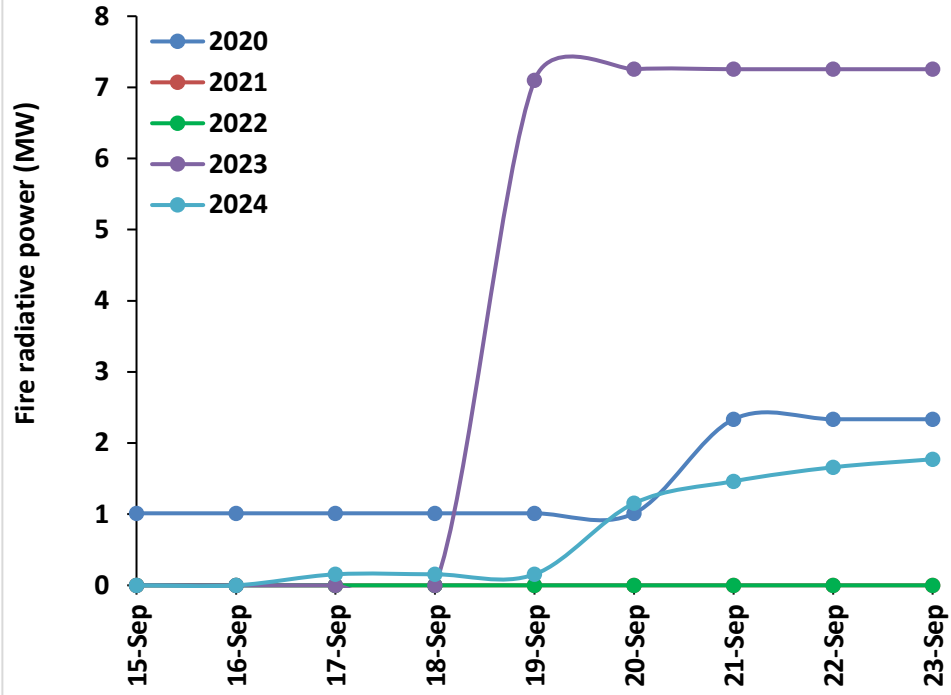

Madhya Pradesh Cumulative

Delhi Cumulative

Comparison of residue burning fire power in current year (2024) with previous years (2020,2021,2022 and 2023) for the study States

Madhya Pradesh Cumulative

Delhi Cumulative