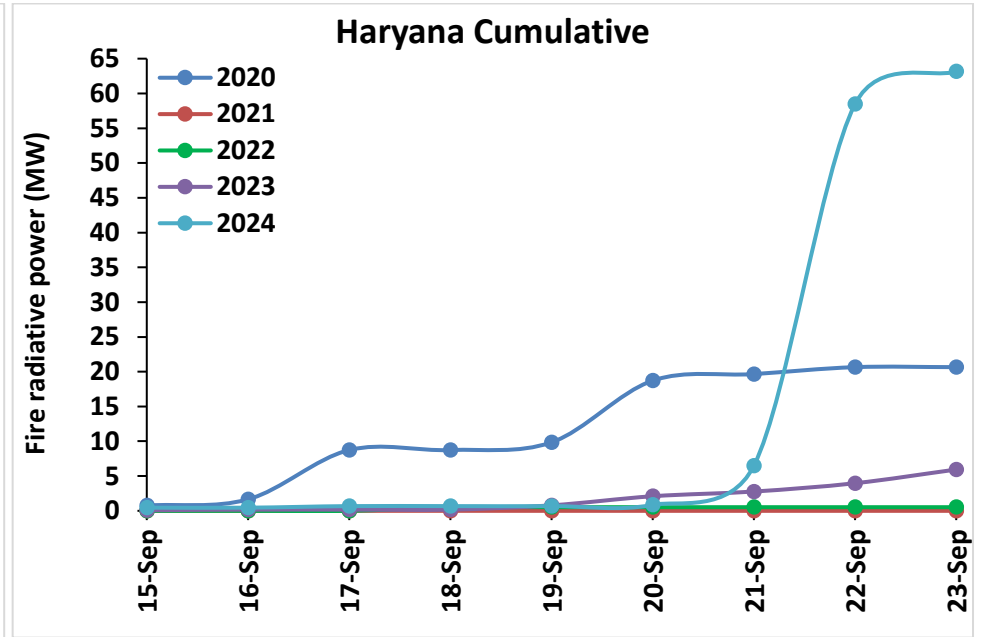

Comparison of residue burning fire power in current year (2024) with previous years (2020,2021,2022 and 2023) for the study States