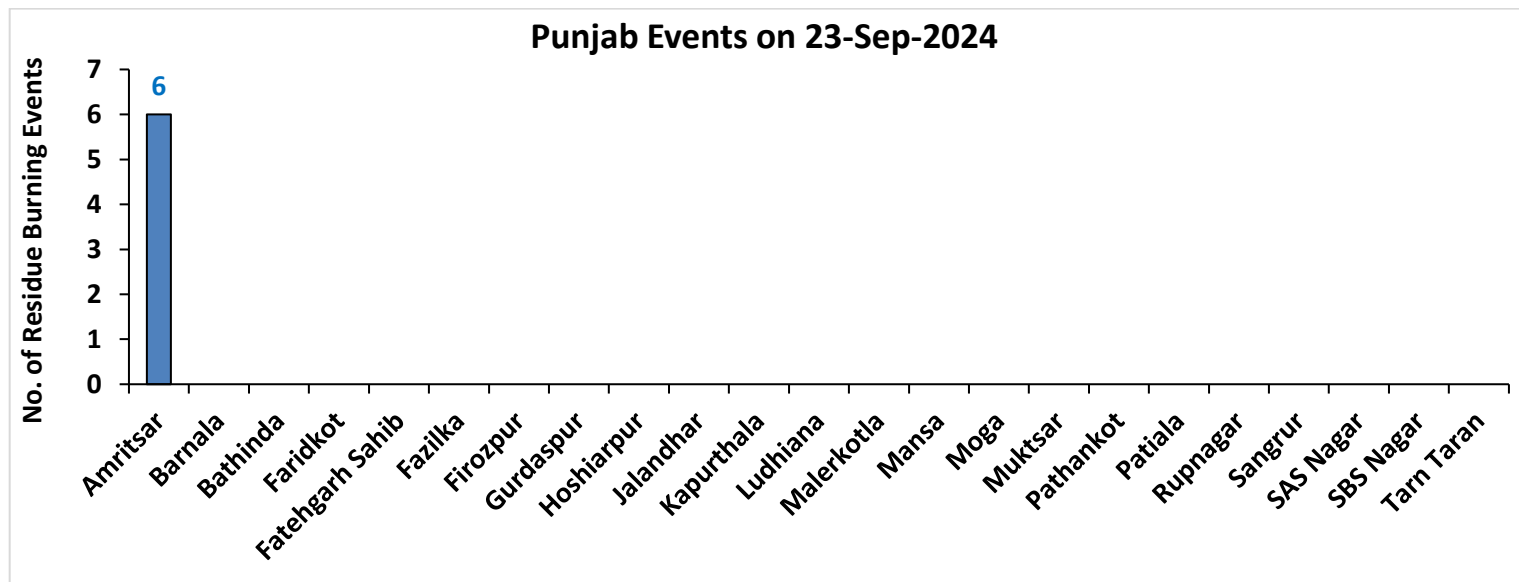

District-wise cumulative number of residues burning events in Punjab (15Sep-23Sep-2024)