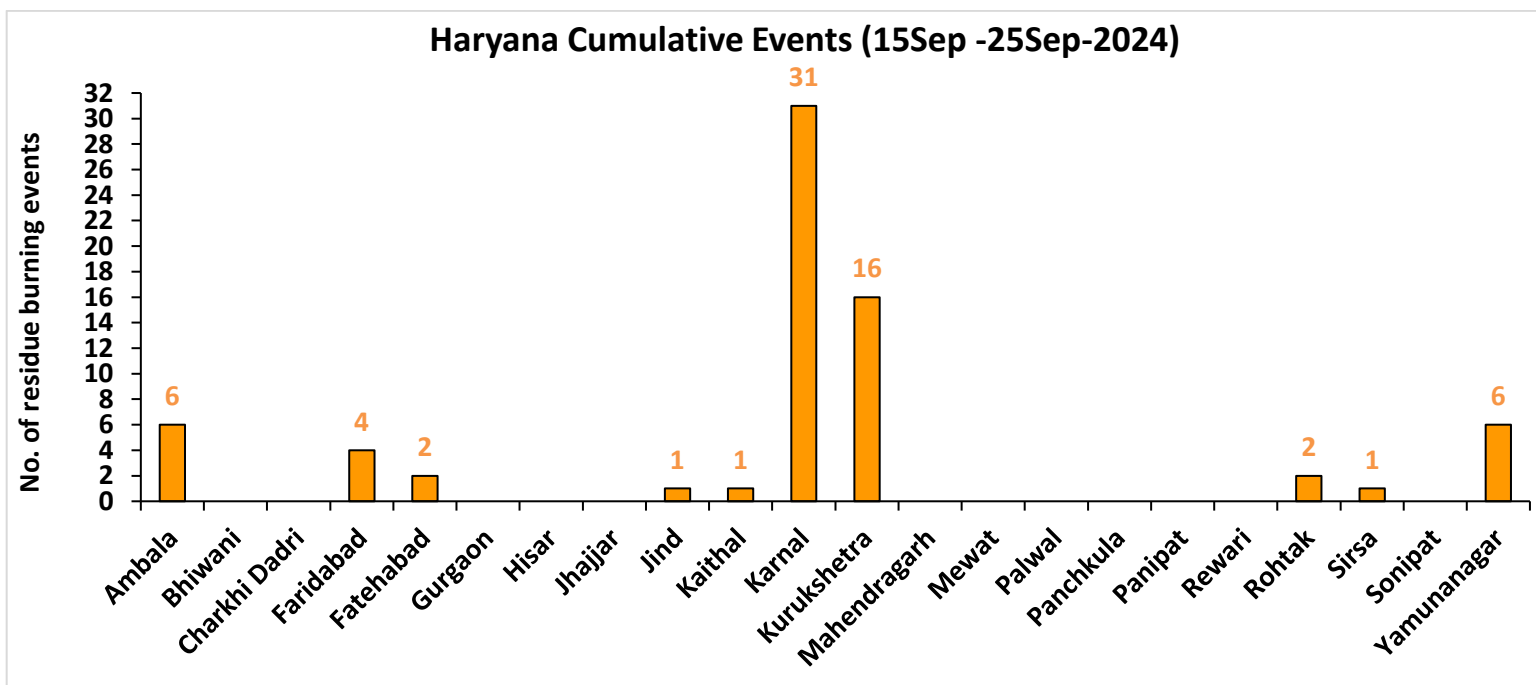

District-wise cumulative number of residues burning events in Haryana (15Sep-25Sep-2024)