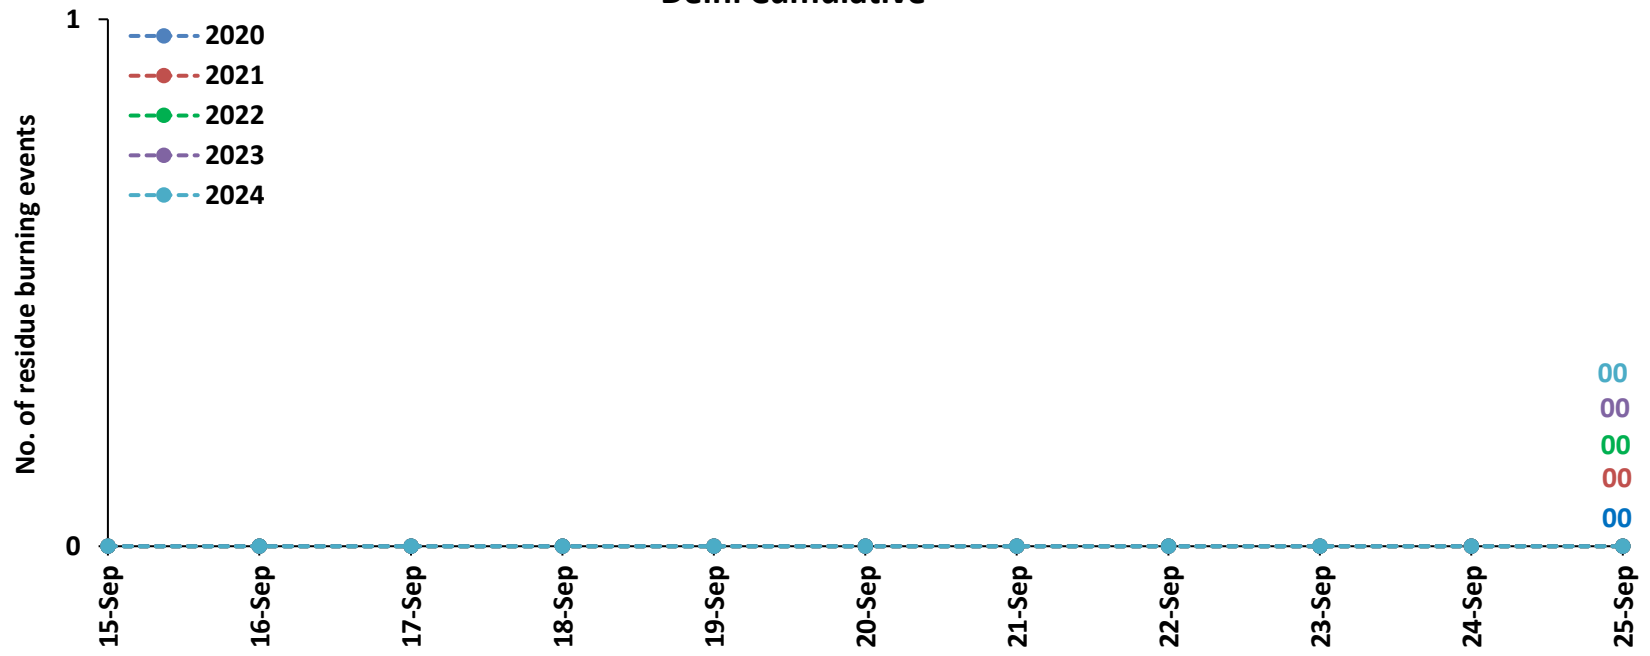

Delhi Cumulative