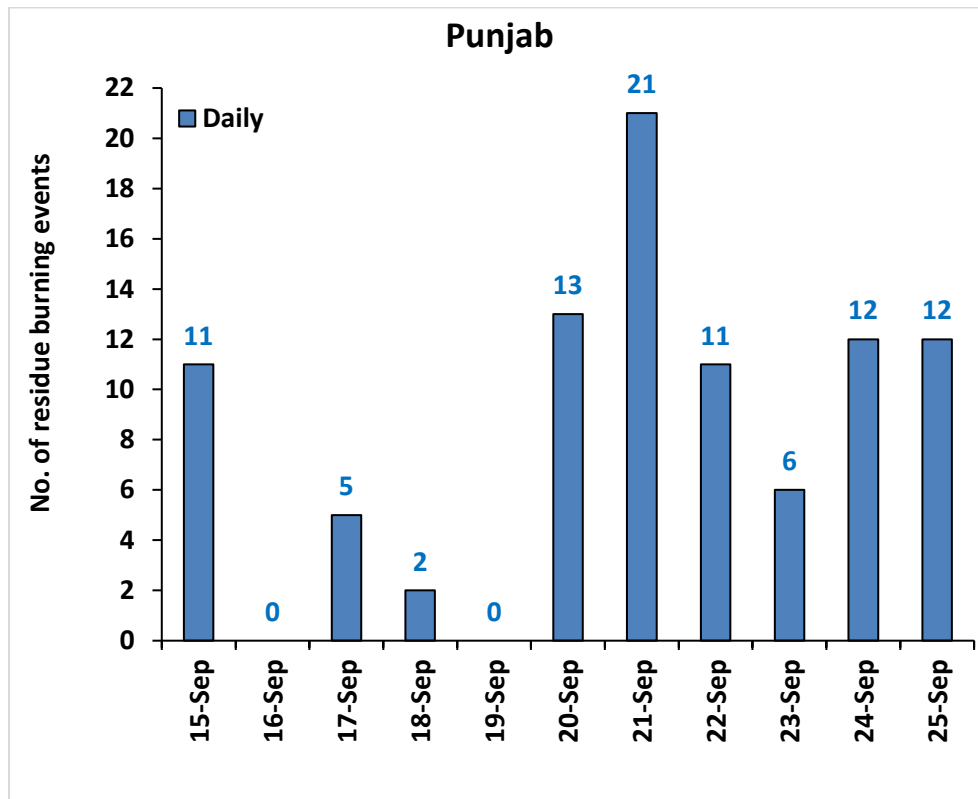

Highlights for 25-Sep-2024

- The active fire events due to rice residue burning were monitored using satellite remote sensing, following the "Standard Protocol for Estimation of Crop Residue Burning Fire Events using Satellite Data".
- Satellites detected **33** residue burning events in the six study States on **25-Sep-2024**.
- The state wise events detected on **25-Sep-2024** were **12** in Punjab, **18** in Haryana, **00** in UP, **00** in Delhi, **03** in Rajasthan and **00** in MP.
- Detection of residue burning events was hampered by the presence of thick clouds over Uttar Pradesh, and Madhya Pradesh state.

Temporal distribution of rice residue burning events for the study States in 2024