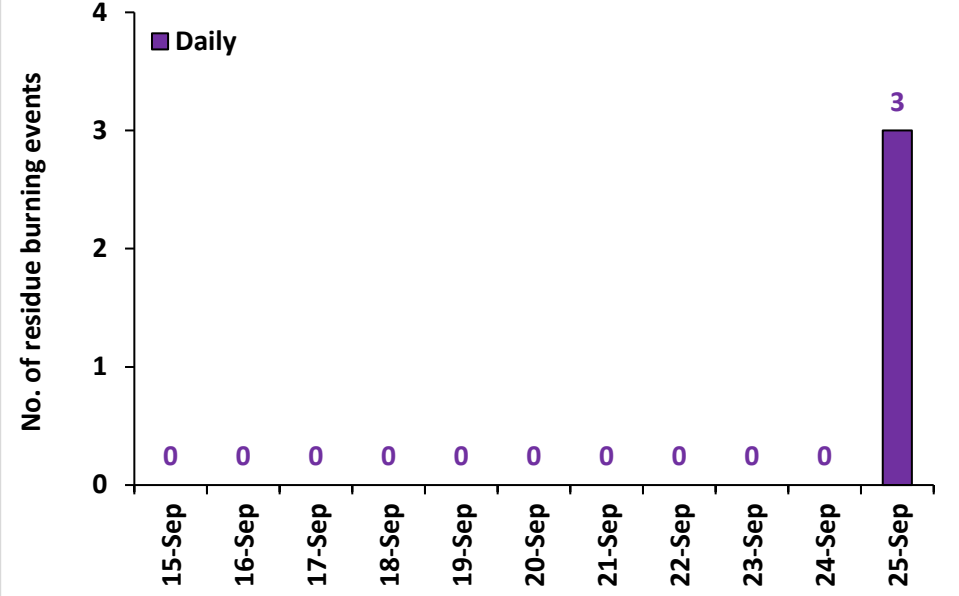

Uttar Pradesh

Rajasthan

Madhya Pradesh