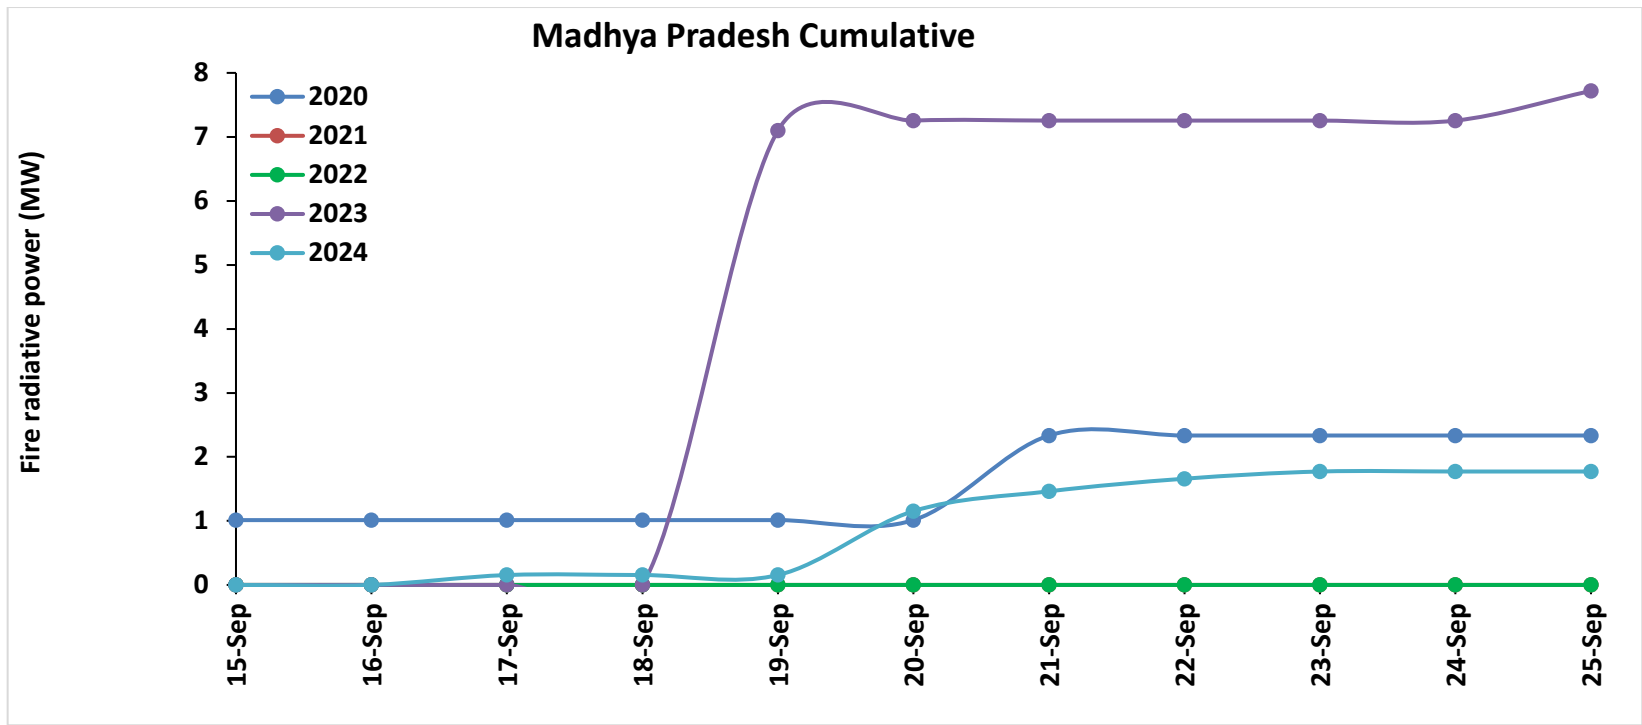

### Delhi Cumulative

**Comparison of residue burning fire power in current year (2024) with previous years (2020,2021,2022 and 2023) for the study States**