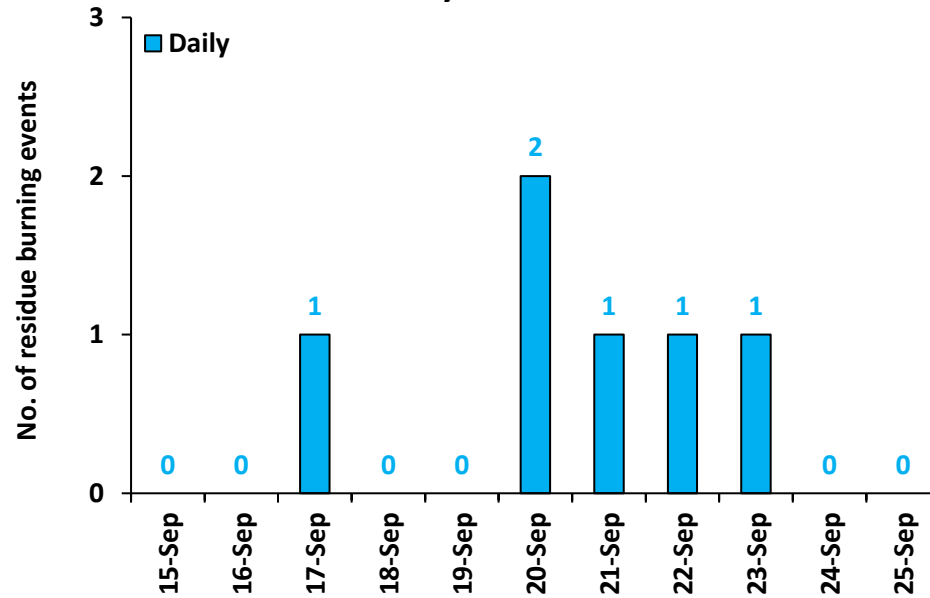

Madhya Pradesh