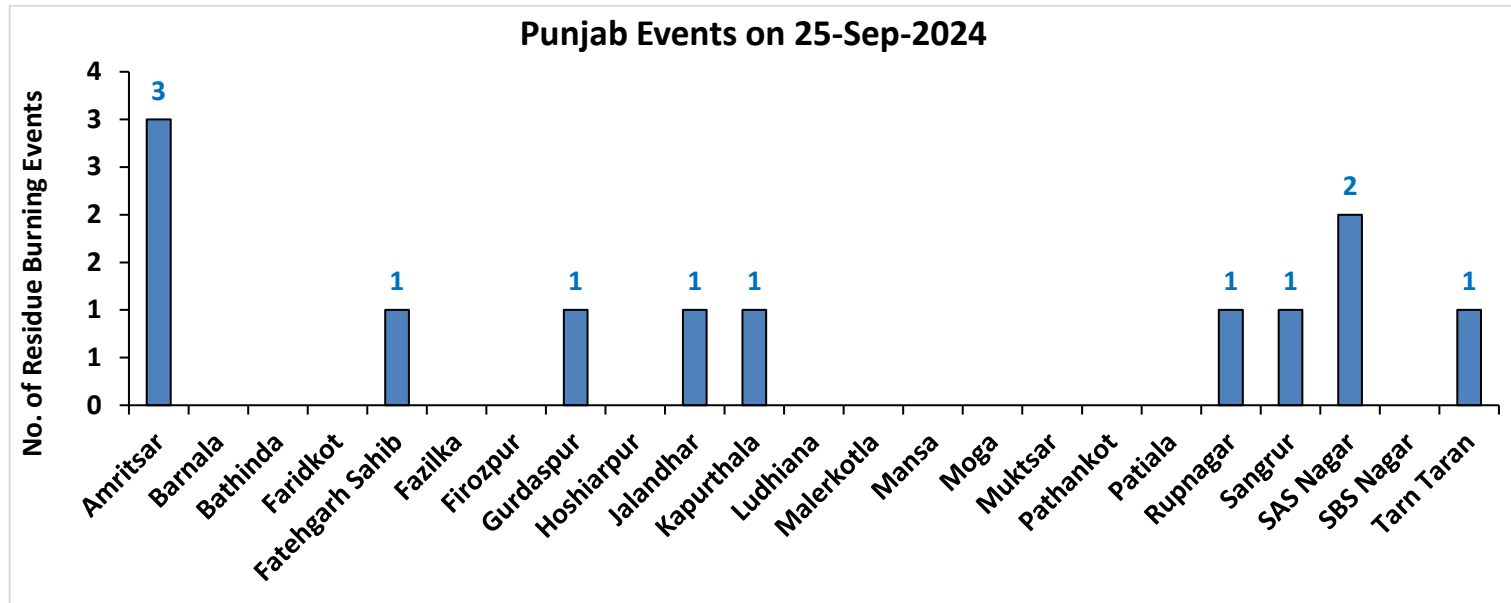

District-wise cumulative number of residues burning events in Punjab (15Sep-25Sep-2024)