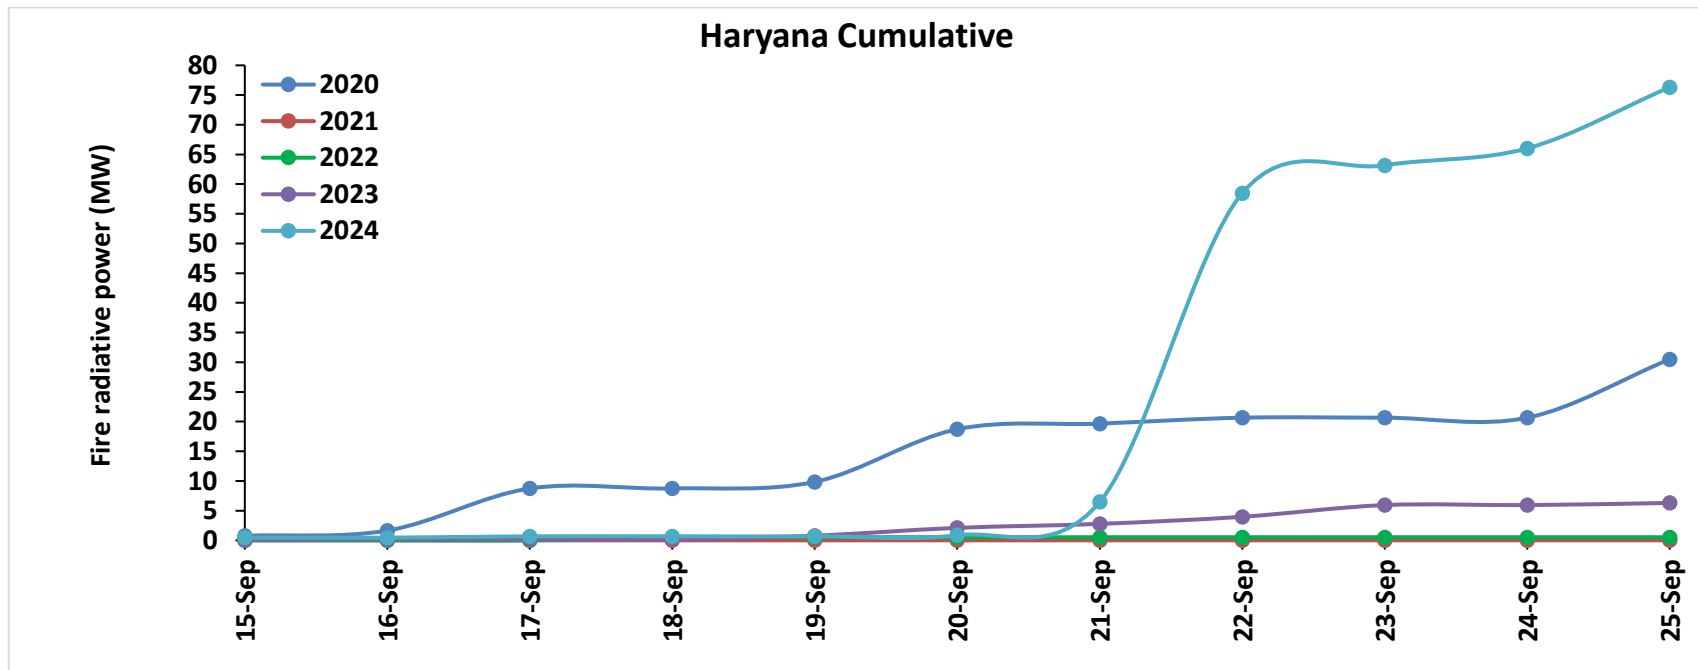

Comparison of residue burning fire power in current year (2024) with previous years (2020,2021,2022 and 2023) for the study States