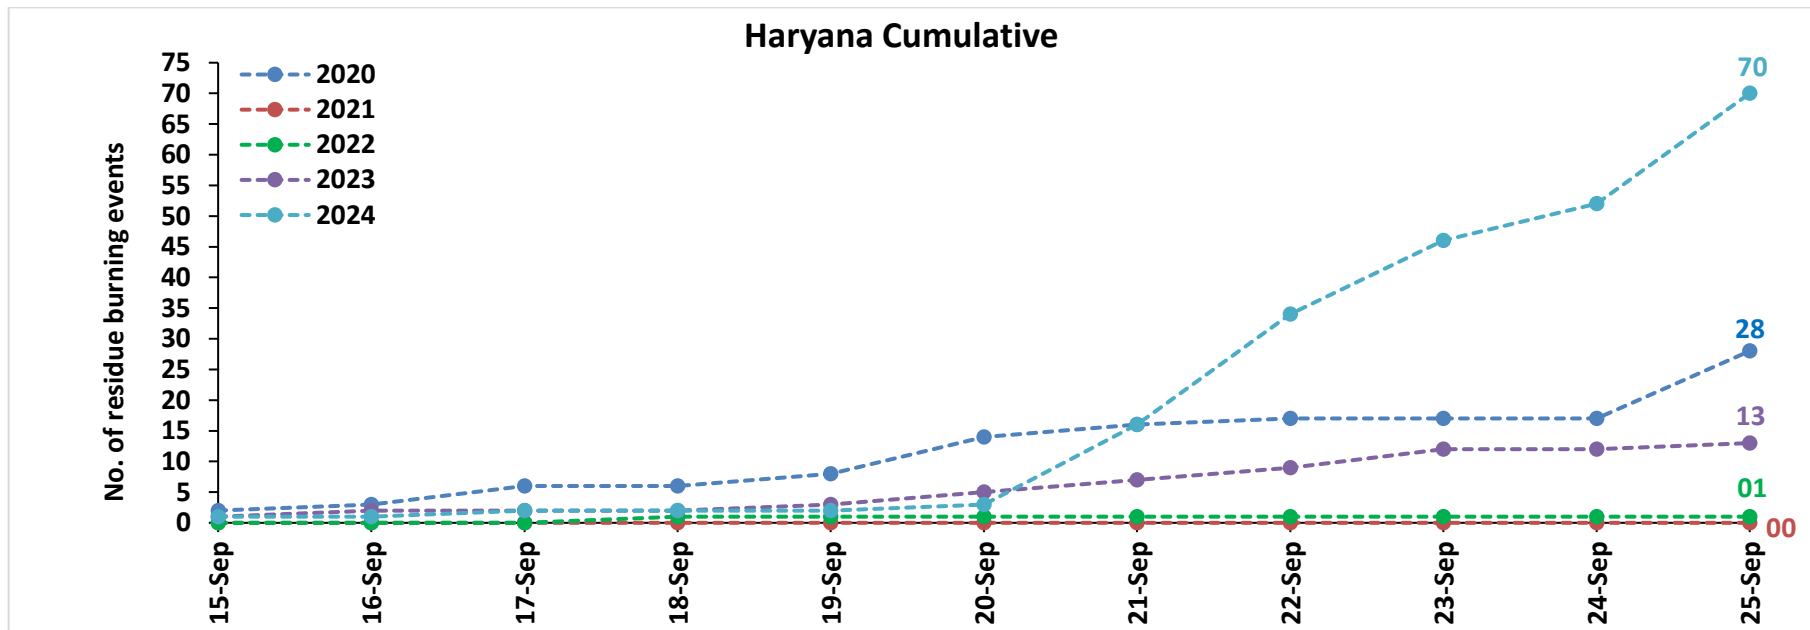

Comparison of residue burning events in current year (2024) with previous years (2020, 2021, 2022 and 2023) for the study States