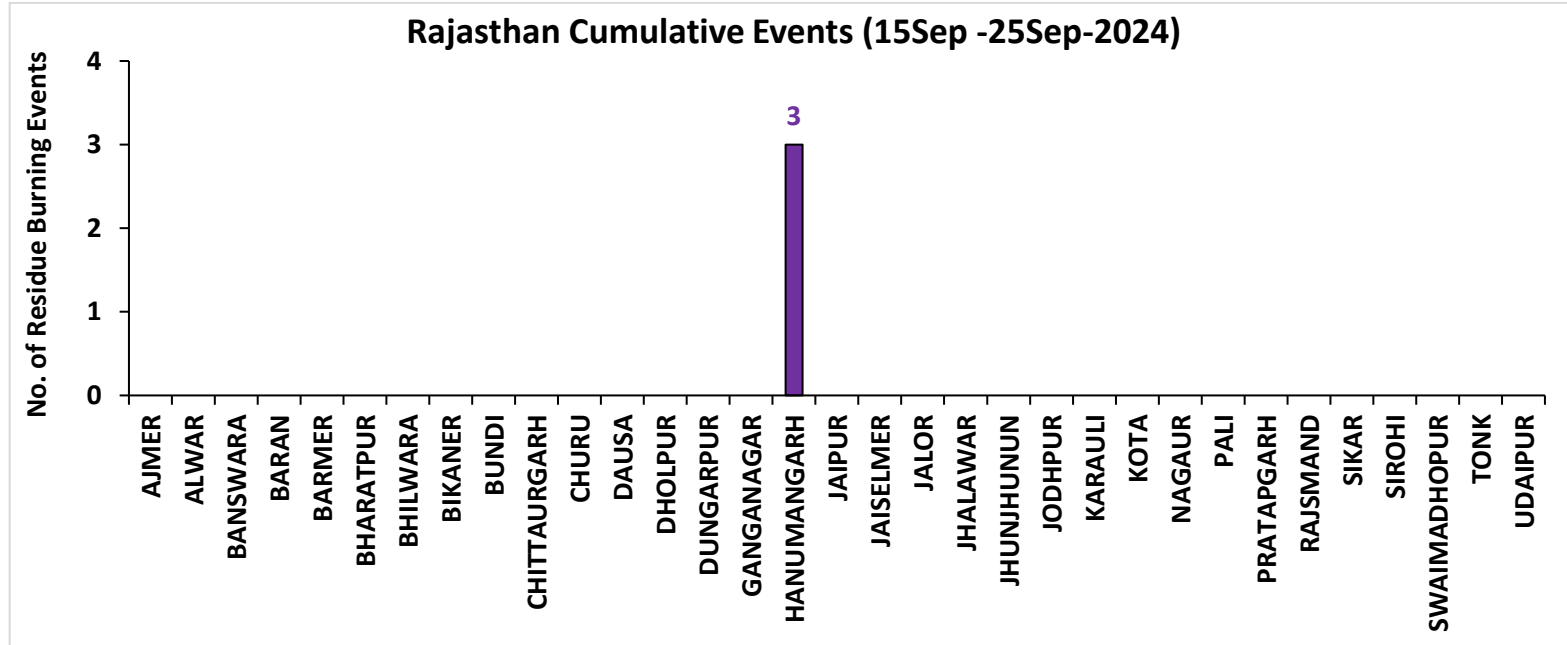

District-wise cumulative number of residues burning events in Rajasthan (15Sep-25Sep-2024)

District-wise cumulative number of residues burning events detected in 2020, 2021, 2022, 2023 and 2024
(Period: 15 September-25 September)

(a) Punjab

District	15 Sep-25 Sep				
	2020	2021	2022	2023	2024
Amritsar	425	34	121	6	58
Barnala	1	0	0	0	0
Bathinda	0	0	0	0	0
Faridkot	1	1	0	0	0
Fatehgarh Sahib	0	0	0	0	1
Fazilka	0	0	0	0	0
Firozpur	2	0	0	1	3
Gurdaspur	5	0	1	0	7
Hoshiarpur	0	0	0	1	0
Jalandhar	2	0	0	0	3
Kapurthala	5	0	0	0	5
Ludhiana	5	1	0	0	0
Malerkotla	0	0	0	0	0
Mansa	1	0	0	0	0
Moga	3	0	0	0	0
Muktsar	1	0	0	0	0
Pathankot	0	0	0	0	0
Patiala	11	3	1	0	1
Rupnagar	0	0	0	0	1
Sangrur	2	0	0	0	2
SAS NAGAR (Mohali)	3	0	1	0	5
SBS Nagar	0	0	1	0	1
Tarn Taran	56	1	14	0	6
Total	523	40	139	8	93

(b) Haryana

District	15 Sep-25 Sep				
	2020	2021	2022	2023	2024
AMBALA	3	0	0	0	6
BHIWANI	0	0	0	0	0
CHARKHI DADRI	0	0	0	0	0
FARIDABAD	0	0	0	0	4
FATEHABAD	2	0	0	1	2
GURGAON	0	0	0	0	0
HISAR	0	0	0	0	0
JHAJJAR	0	0	0	0	0
JIND	0	0	1	1	1
KAITHAL	1	0	0	0	1
KARNAL	16	0	0	6	31
KURUKSHETRA	4	0	0	1	16
MAHENDRAGARH	0	0	0	0	0
MEWAT	0	0	0	0	0
PALWAL	0	0	0	0	0
PANCHKULA	0	0	0	0	0
PANIPAT	1	0	0	0	0
REWARI	0	0	0	0	0
ROHTAK	0	0	0	1	2
SIRSA	1	0	0	0	1
SONIPAT	0	0	0	2	0
YAMUNANAGAR	0	0	0	1	6
Total	28	0	1	13	70