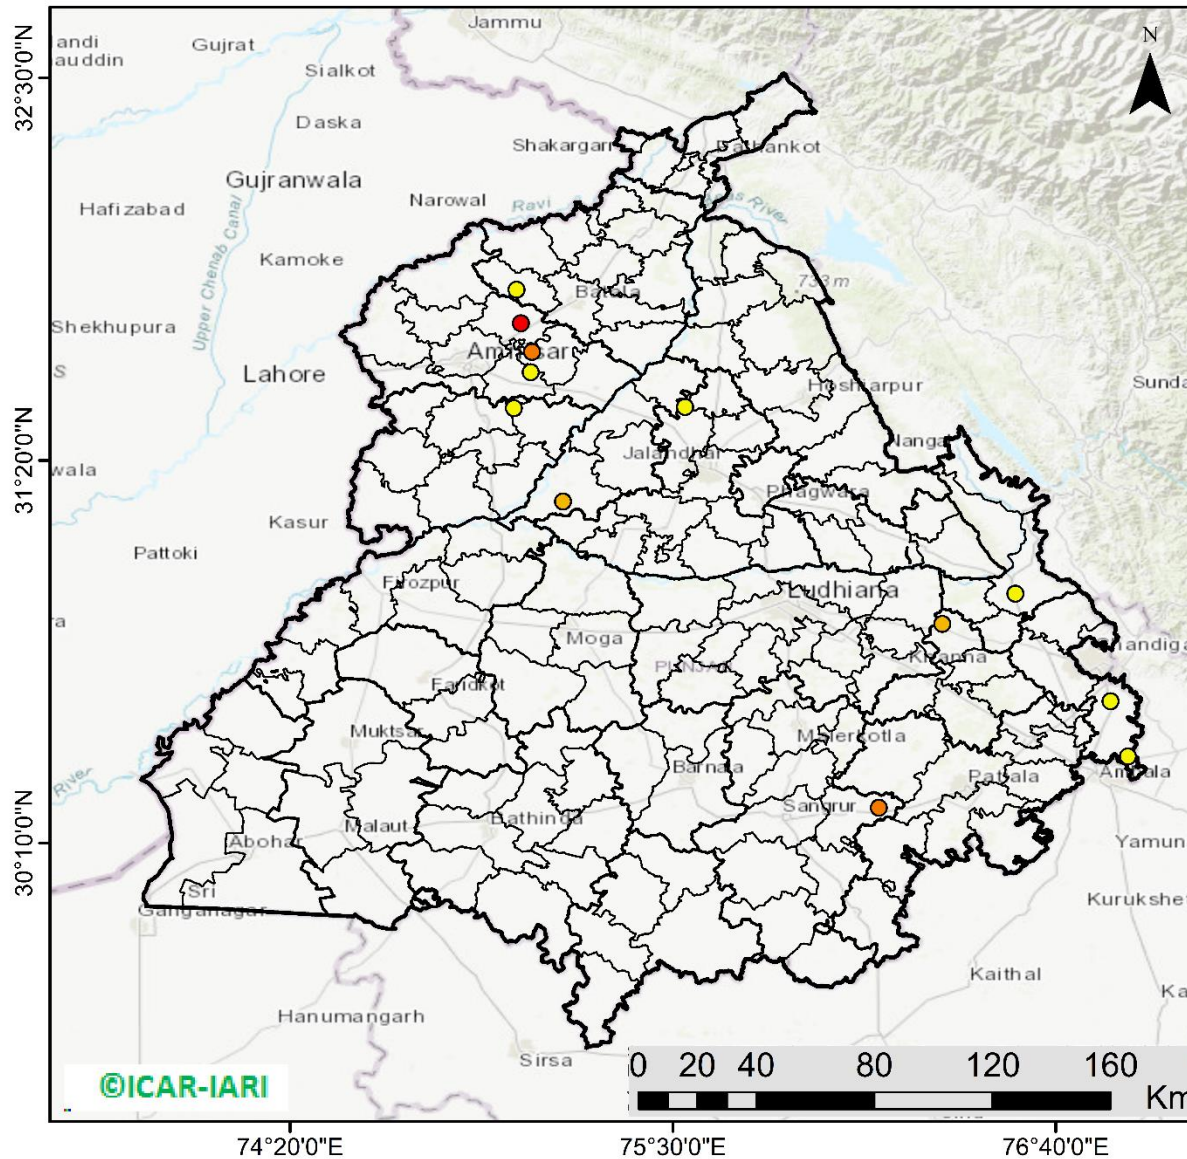

## Highlights for 25-Sep-2024

- The active fire events due to rice residue burning were monitored using satellite remote sensing, following the "Standard Protocol for Estimation of Crop Residue Burning Fire Events using Satellite Data".
- Satellites detected **33** residue burning events in the six study States on **25-Sep-2024**.
- The state wise events detected on **25-Sep-2024** were **12** in Punjab, **18** in Haryana, **00** in UP, **00** in Delhi, **03** in Rajasthan and **00** in MP.
- Detection of residue burning events was hampered by the presence of thick clouds over Uttar Pradesh, and Madhya Pradesh state.

### Delhi Cumulative

**Comparison of residue burning fire power in current year (2024) with previous years (2020,2021,2022 and 2023) for the study States**

# Punjab

## RICE RESIDUE BURNING IN PUNJAB

**12** burning events detected in Punjab during (25th Sep 2024)