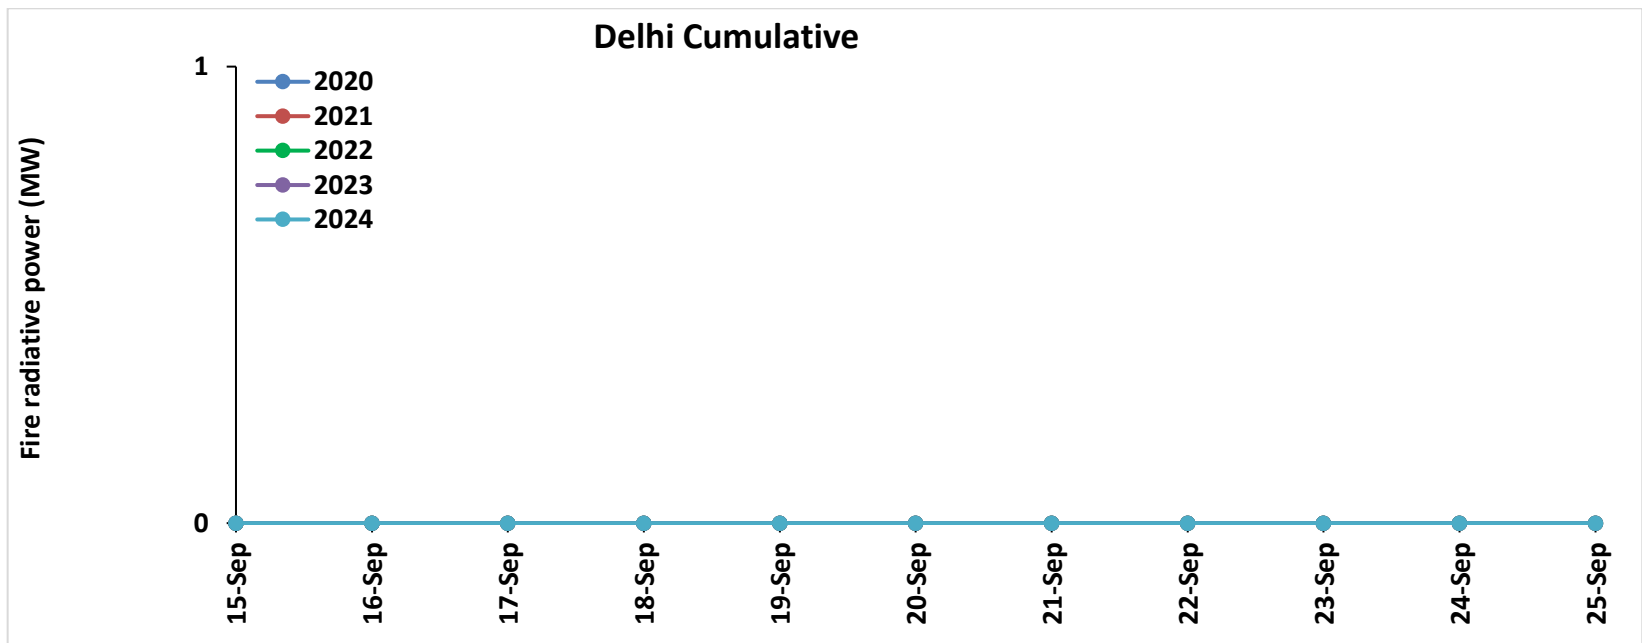

### Delhi Cumulative

**Comparison of residue burning fire power in current year (2024) with previous years (2020,2021,2022 and 2023) for the study States**