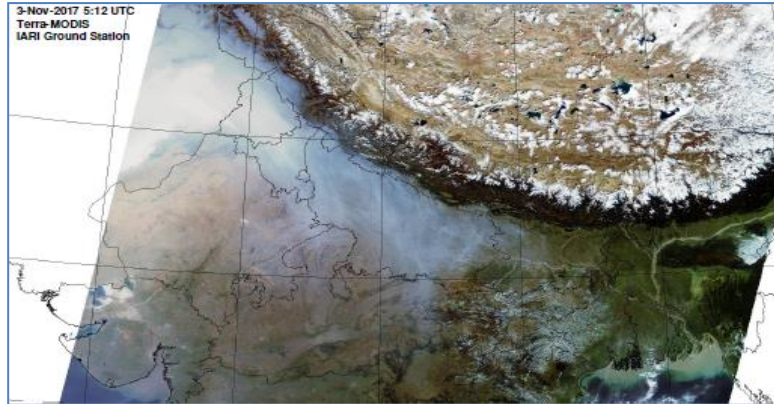

MONITORING PADDY RESIDUE BURNING IN INDIA USING SATELLITE REMOTE SENSING DURING 2024

Bulletin
No. 11

Events Date:
25-Sep-2024

Issued on:
25-Sep-2024

Consortium for Research on Agroecosystem Monitoring and Modeling from Space (CREAMS)
Laboratory,

Division of Agricultural Physics, ICAR – Indian Agricultural Research Institute, New Delhi – 110012

<https://creams.iari.res.in>