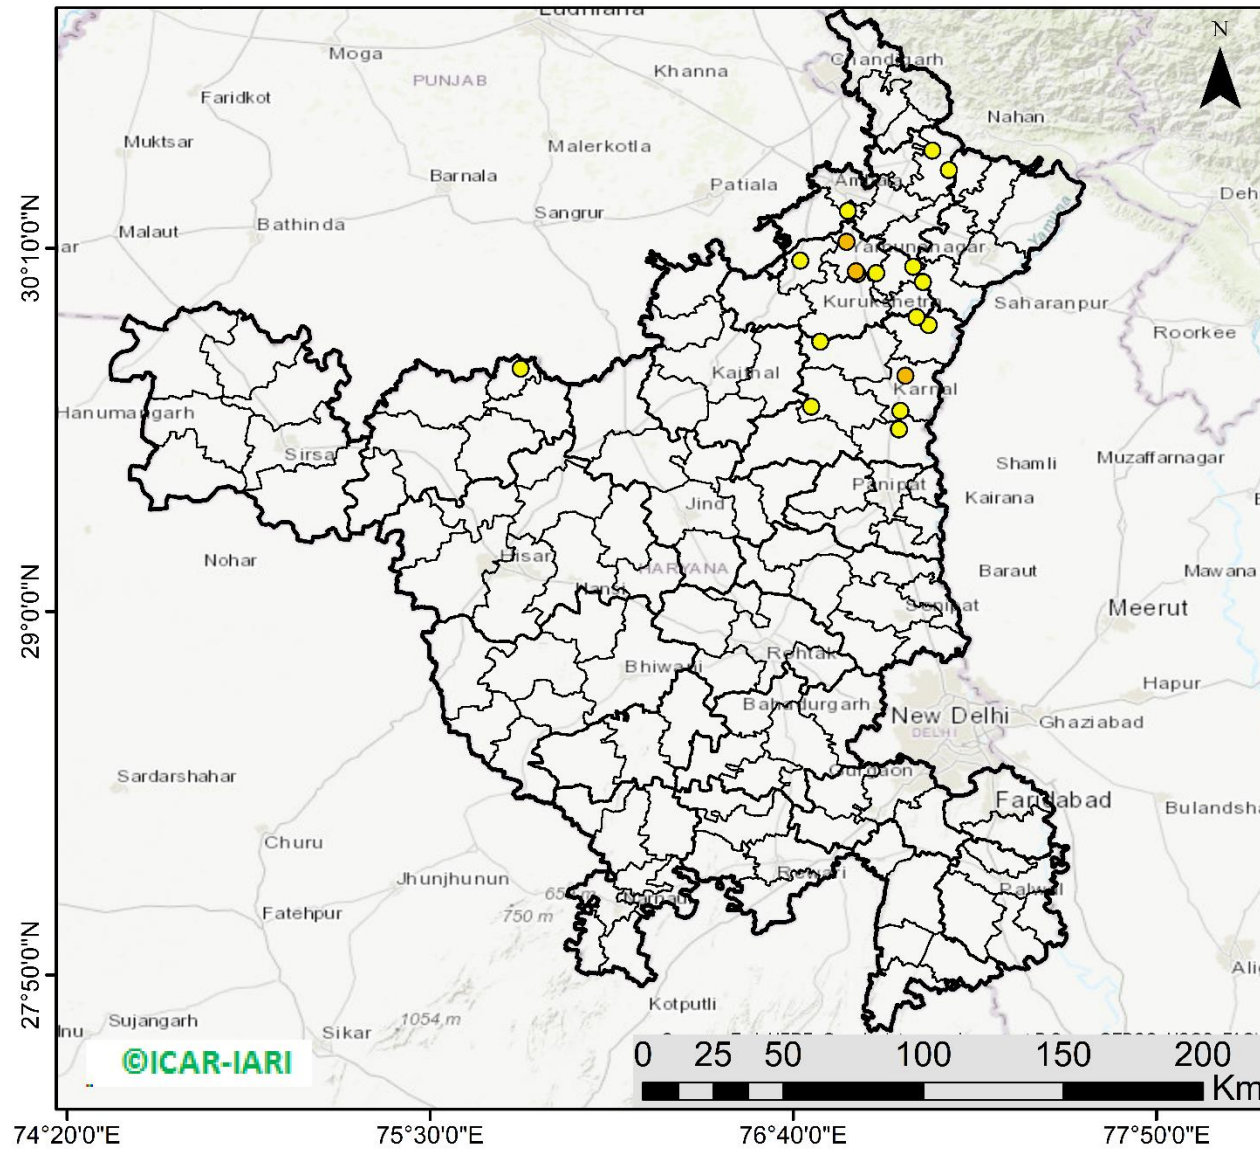

Haryana

RICE RESIDUE BURNING IN HARYANA

18 burning events detected in Haryana on (25th Sep 2024)

Fire Intensity (W/m²)

- 0 - 5
- 6 - 10
- 11 - 15
- 16 - 20
- >20