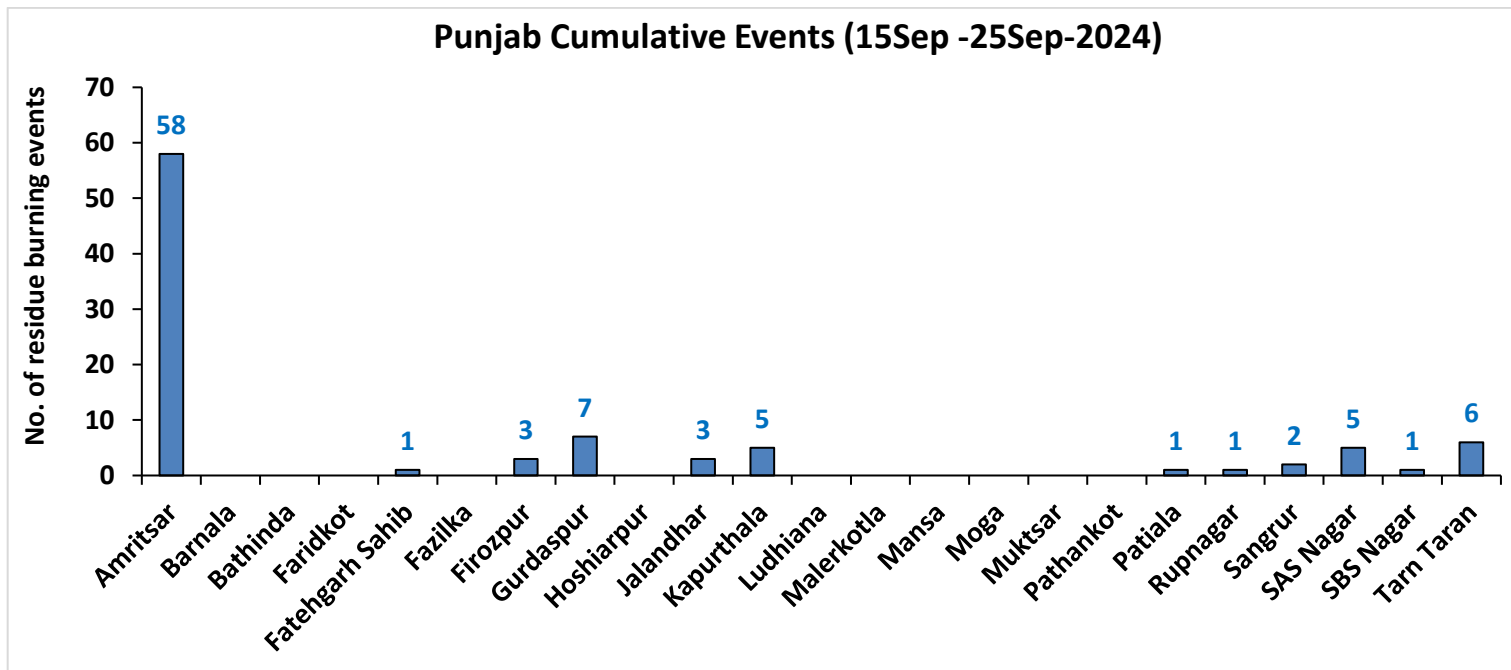

District-wise cumulative number of residues burning events in Punjab (15Sep-25Sep-2024)