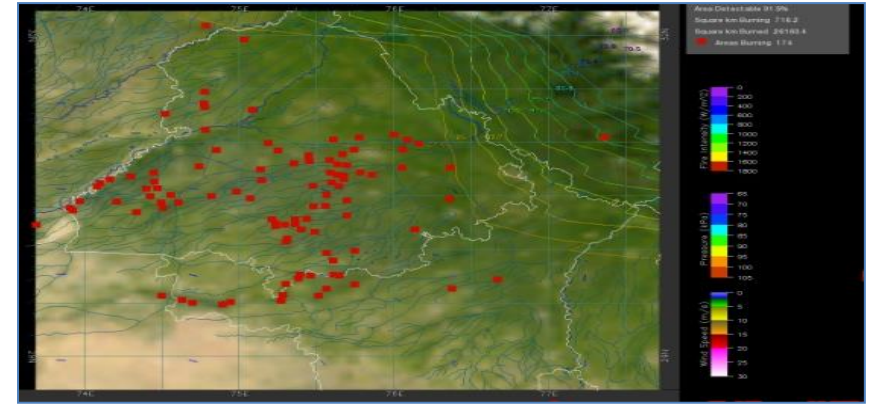

MONITORING PADDY RESIDUE BURNING IN INDIA USING SATELLITE REMOTE SENSING DURING 2024

Bulletin
No. 11

Events Date:
25-Sep-2024

Issued on:
25-Sep-2024

Consortium for Research on Agroecosystem Monitoring and Modeling from Space (CREAMS)
Laboratory,

Division of Agricultural Physics, ICAR – Indian Agricultural Research Institute, New Delhi – 110012

<https://creams.iari.res.in>