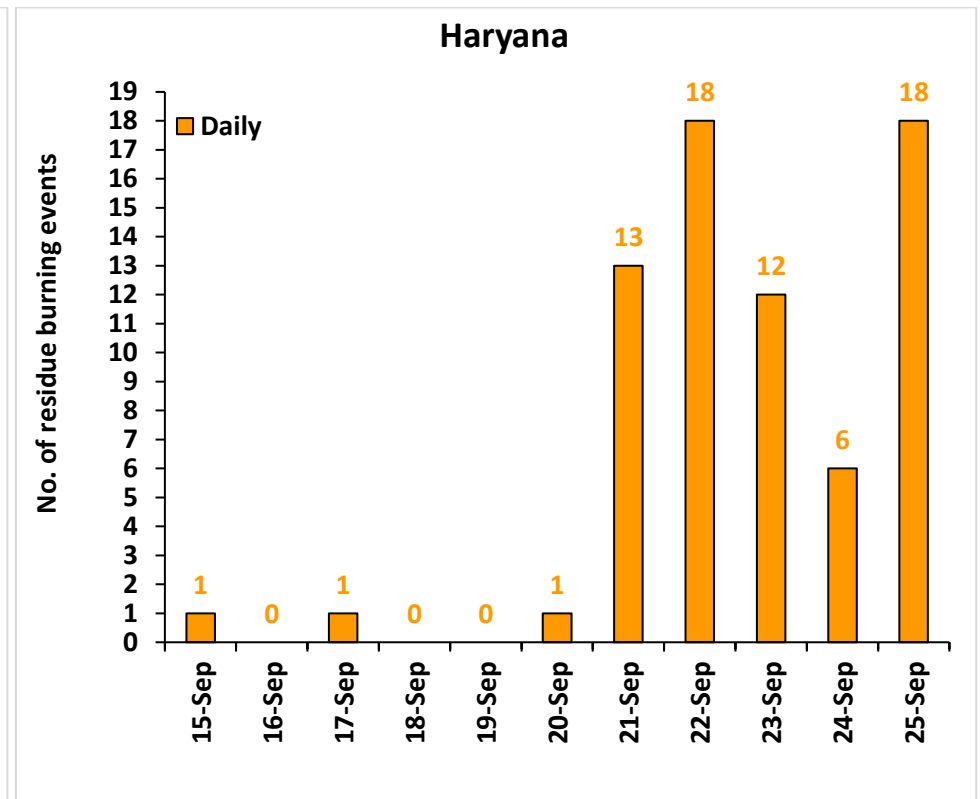

Highlights for 25-Sep-2024

- The active fire events due to rice residue burning were monitored using satellite remote sensing, following the "Standard Protocol for Estimation of Crop Residue Burning Fire Events using Satellite Data".
- Satellites detected **33** residue burning events in the six study States on **25-Sep-2024**.
- The state wise events detected on **25-Sep-2024** were **12** in Punjab, **18** in Haryana, **00** in UP, **00** in Delhi, **03** in Rajasthan and **00** in MP.
- Detection of residue burning events was hampered by the presence of thick clouds over Uttar Pradesh, and Madhya Pradesh state.

Temporal distribution of rice residue burning events for the study States in 2024