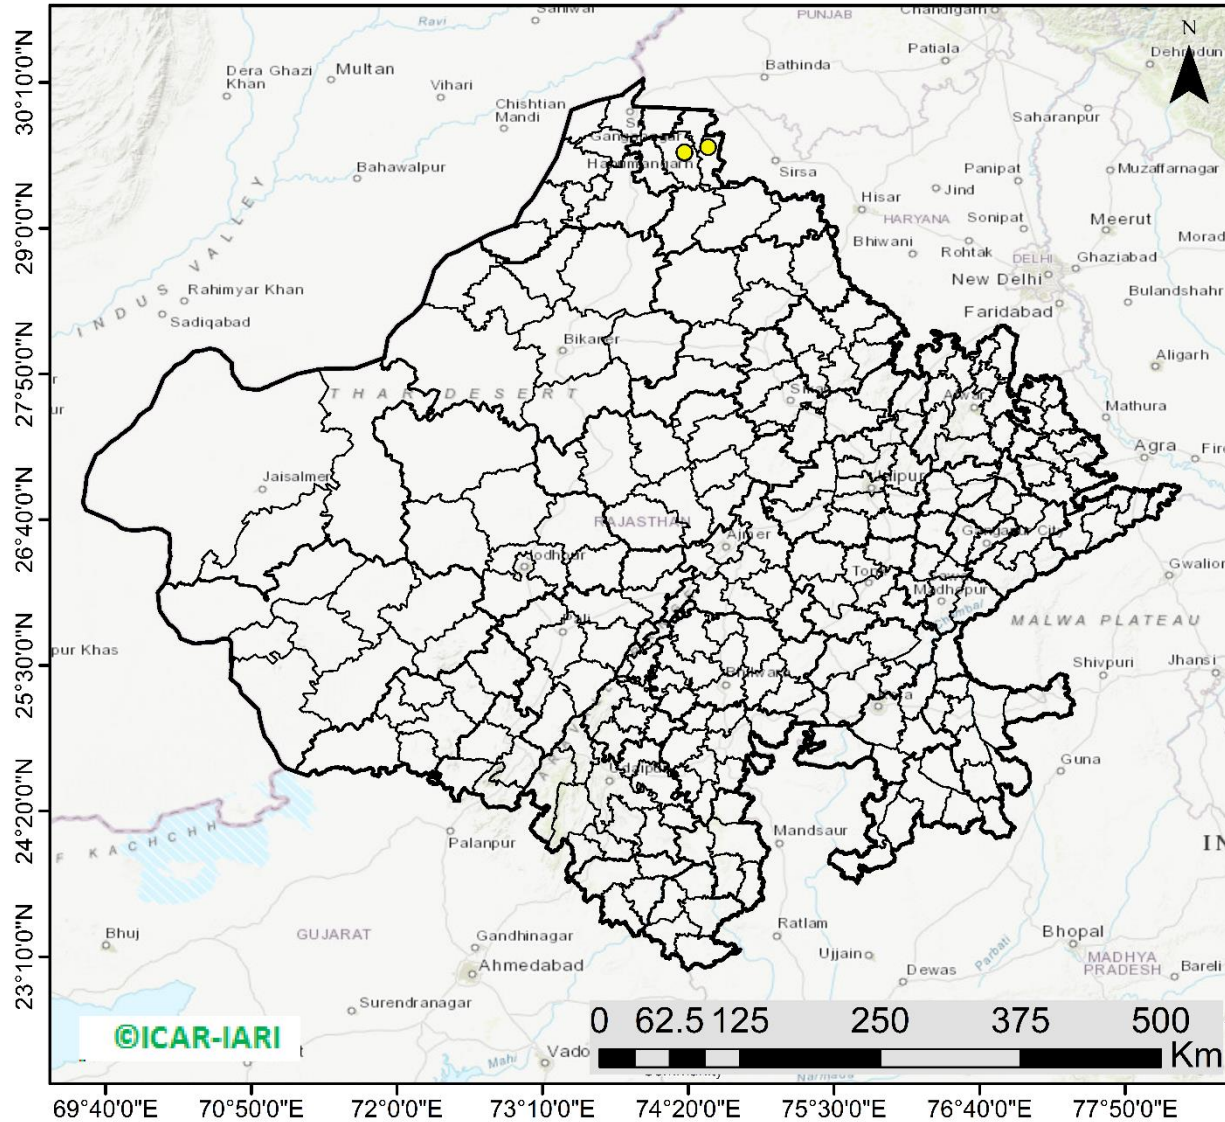

Rajasthan

RICE RESIDUE BURNING IN RAJASTHAN

03 burning events
detected in Rajasthan on
(25th Sep 2024)

Fire Intensity (W/m²)

- 0 - 5
- 6 - 10
- 11 - 15
- 16 - 20
- >20

<http://geoportal.icar.gov.in:8080/geoexplorer/composer/>