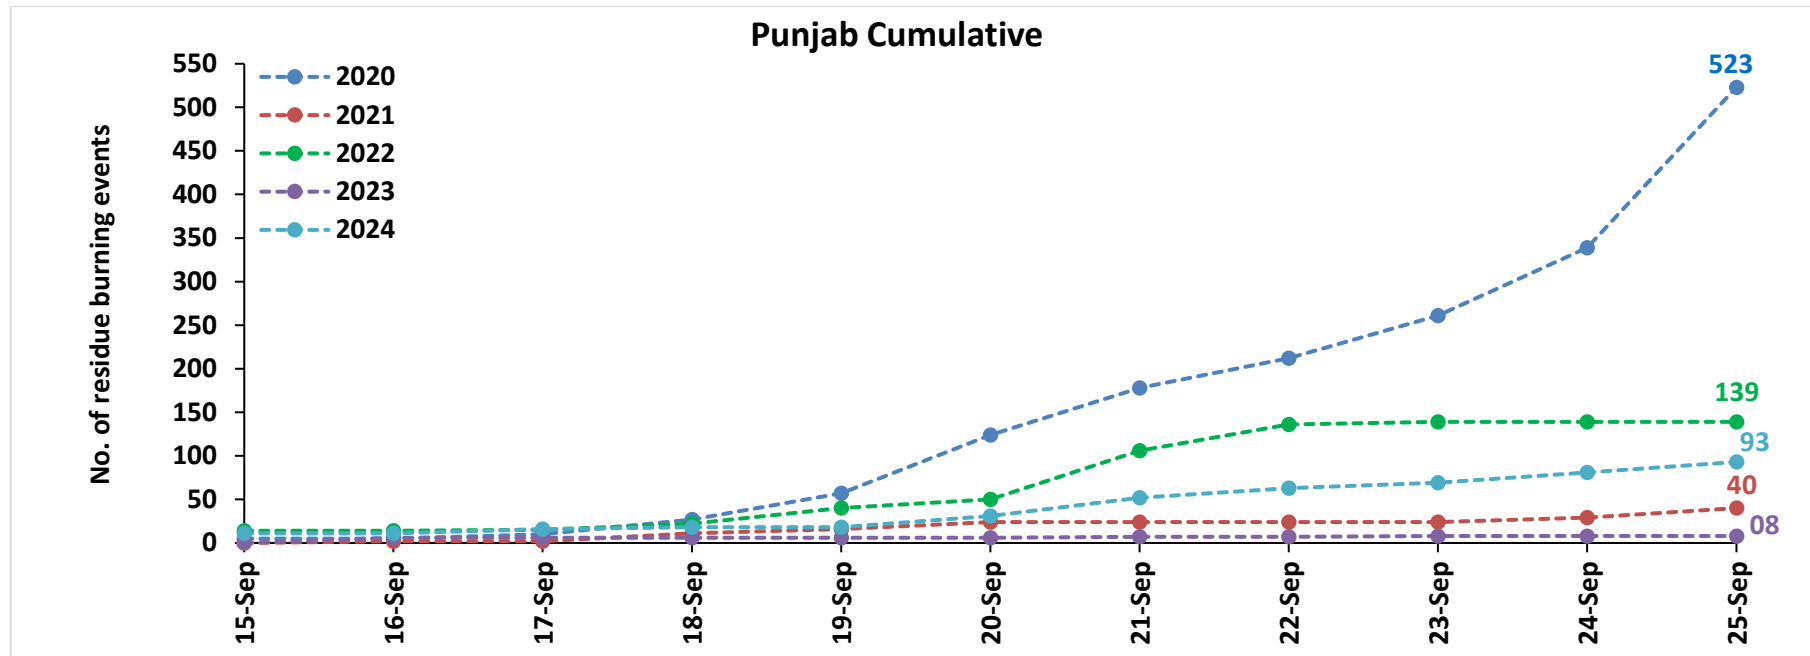

Comparison of residue burning events in current year (2024) with previous years (2020, 2021, 2022 and 2023) for the study States