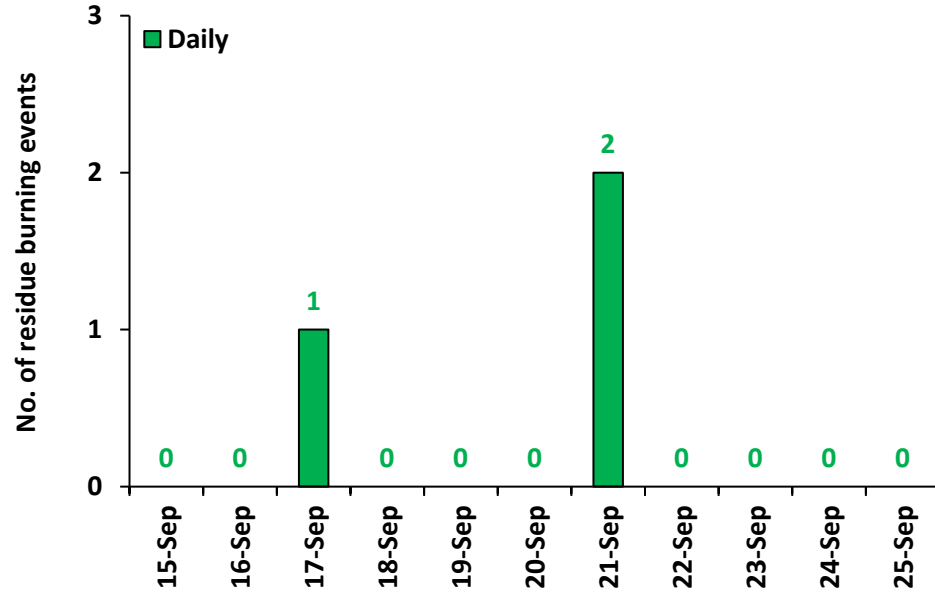

Uttar Pradesh