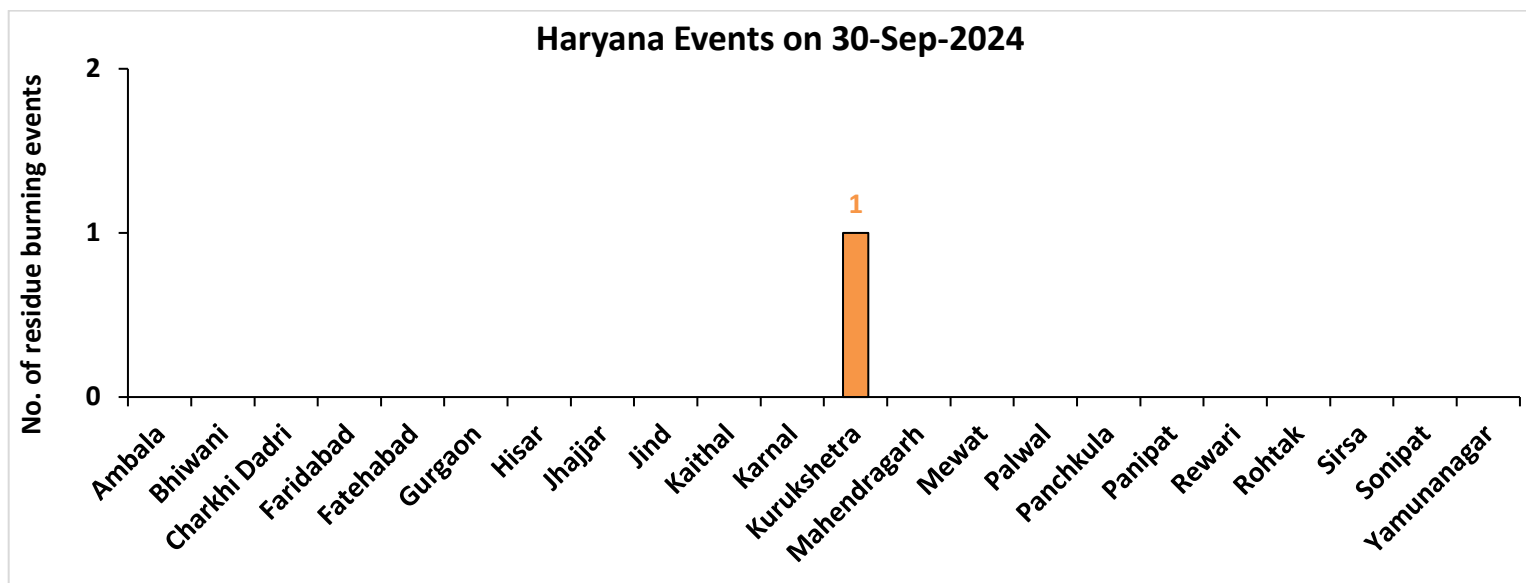

District-wise cumulative number of residues burning events in Haryana (15Sep-30Sep-2024)