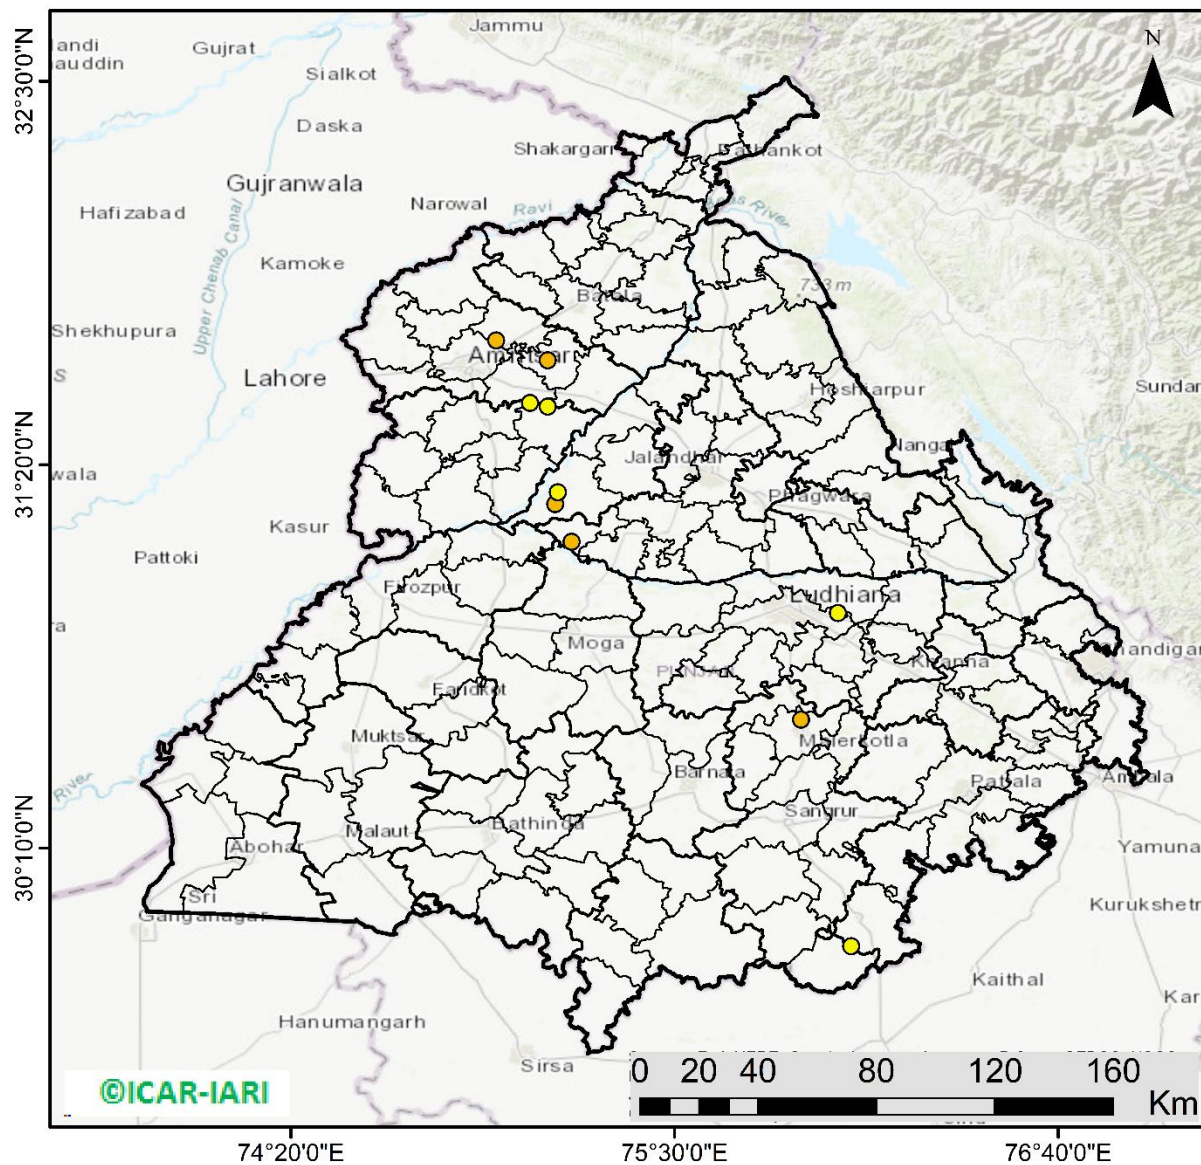

Division of Agricultural Physics, ICAR – Indian Agricultural Research Institute, New Delhi – 110012

<https://creams.iari.res.in>

Highlights for 30-Sep-2024

- The active fire events due to rice residue burning were monitored using satellite remote sensing, following the "Standard Protocol for Estimation of Crop Residue Burning Fire Events using Satellite Data".
- Satellites detected **13** residue burning events in the six study States on **30-Sep-2024**.
- The state wise events detected on **30-Sep-2024** were **10** in Punjab, **01** in Haryana, **00** in UP, **00** in Delhi, **02** in Rajasthan and **00** in MP.
- Detection of residue burning events was hampered by the presence of scattered clouds over Rajasthan, Uttar Pradesh and Madhya Pradesh states.

Temporal distribution of rice residue burning events for the study States in 2024

Uttar Pradesh

Rajasthan

Madhya Pradesh

Comparison of residue burning events in current year (2024) with previous years (2020, 2021, 2022 and 2023) for the study States

Comparison of residue burning fire power in current year (2024) with previous years (2020,2021,2022 and 2023) for the study States

Punjab

RICE RESIDUE BURNING IN PUNJAB

10 burning events detected in Punjab during (30th Sep 2024)