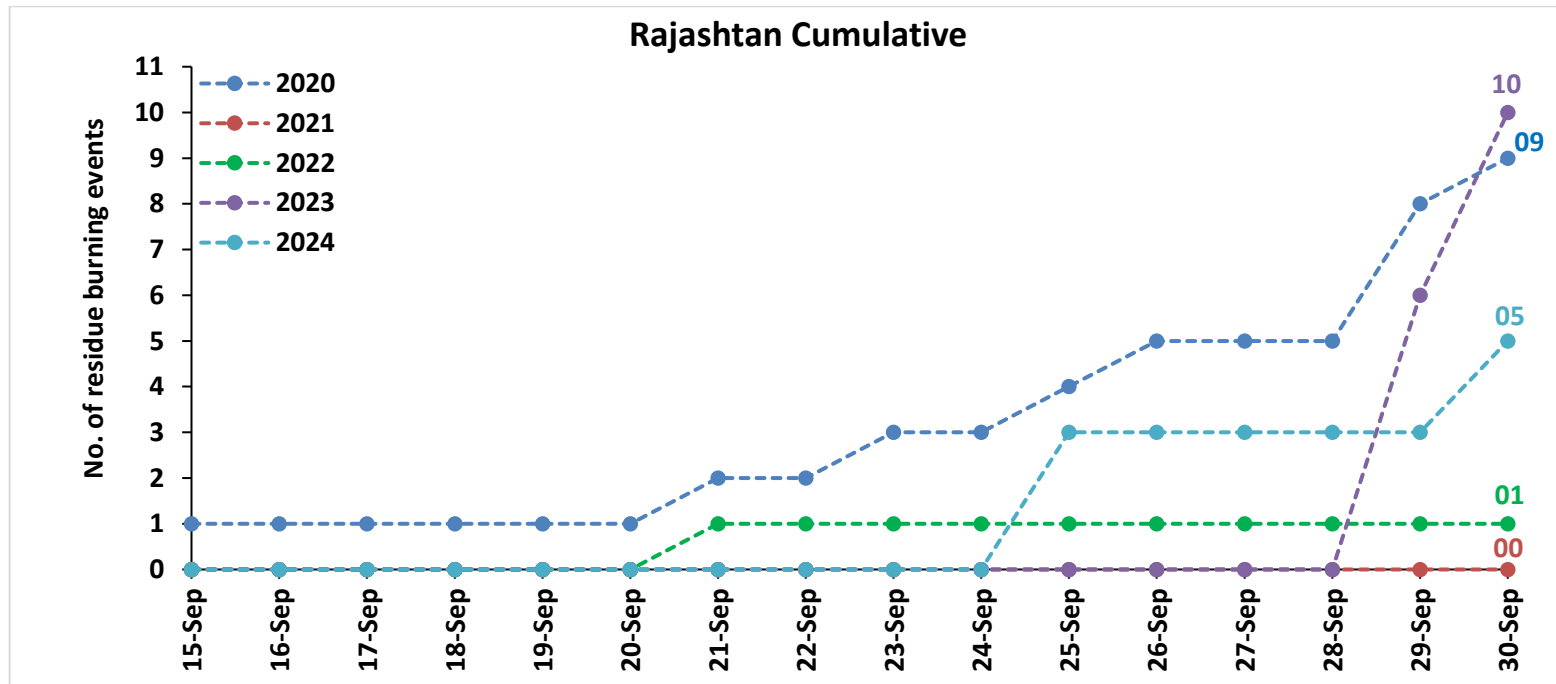

Division of Agricultural Physics, ICAR – Indian Agricultural Research Institute, New Delhi – 110012

<https://creams.iari.res.in>

Highlights for 30-Sep-2024

- The active fire events due to rice residue burning were monitored using satellite remote sensing, following the "Standard Protocol for Estimation of Crop Residue Burning Fire Events using Satellite Data".
- Satellites detected **13** residue burning events in the six study States on **30-Sep-2024**.
- The state wise events detected on **30-Sep-2024** were **10** in Punjab, **01** in Haryana, **00** in UP, **00** in Delhi, **02** in Rajasthan and **00** in MP.
- Detection of residue burning events was hampered by the presence of scattered clouds over Rajasthan, Uttar Pradesh and Madhya Pradesh states.

Temporal distribution of rice residue burning events for the study States in 2024

Uttar Pradesh

Rajasthan

Madhya Pradesh

Comparison of residue burning events in current year (2024) with previous years (2020, 2021, 2022 and 2023) for the study States