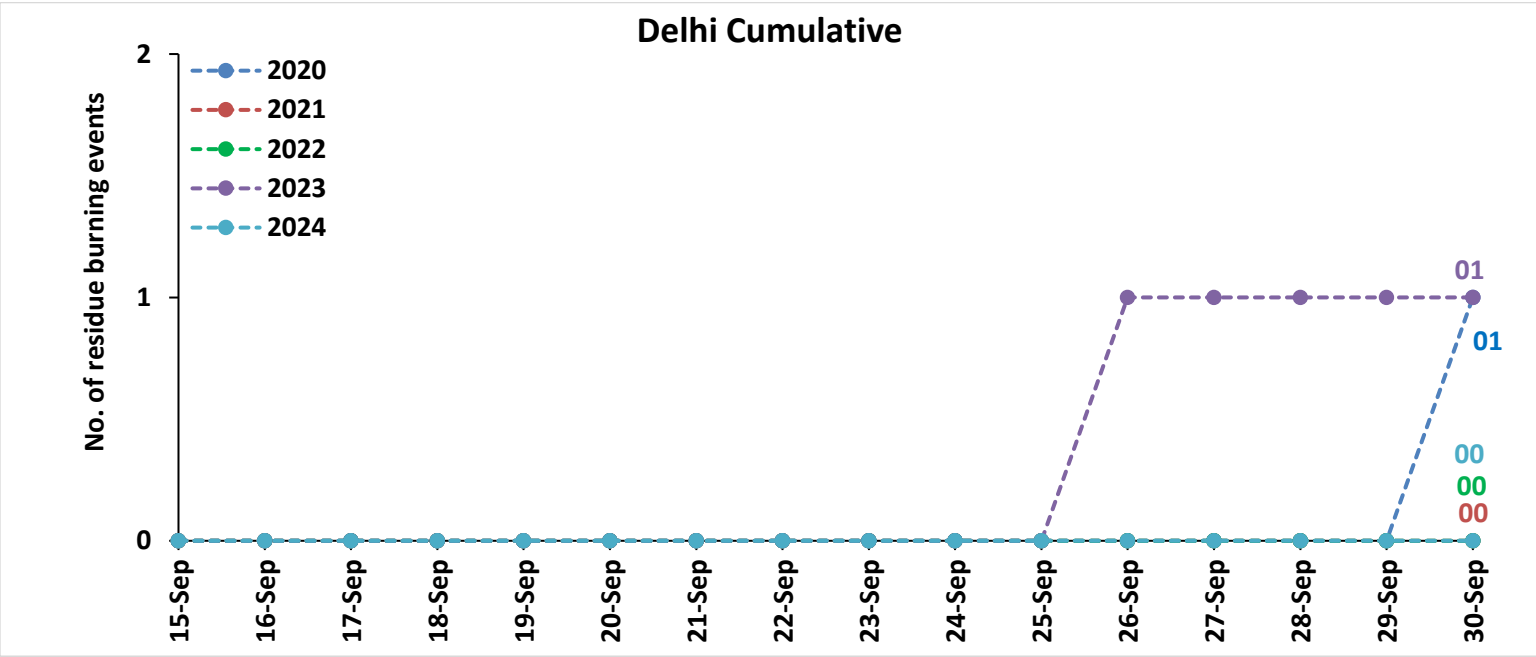

Division of Agricultural Physics, ICAR – Indian Agricultural Research Institute, New Delhi – 110012

<https://creams.iari.res.in>

Highlights for 30-Sep-2024

- The active fire events due to rice residue burning were monitored using satellite remote sensing, following the "Standard Protocol for Estimation of Crop Residue Burning Fire Events using Satellite Data".
- Satellites detected **13** residue burning events in the six study States on **30-Sep-2024**.
- The state wise events detected on **30-Sep-2024** were **10** in Punjab, **01** in Haryana, **00** in UP, **00** in Delhi, **02** in Rajasthan and **00** in MP.
- Detection of residue burning events was hampered by the presence of scattered clouds over Rajasthan, Uttar Pradesh and Madhya Pradesh states.

Temporal distribution of rice residue burning events for the study States in 2024

Uttar Pradesh

Rajasthan

Madhya Pradesh

Comparison of residue burning events in current year (2024) with previous years (2020, 2021, 2022 and 2023) for the study States