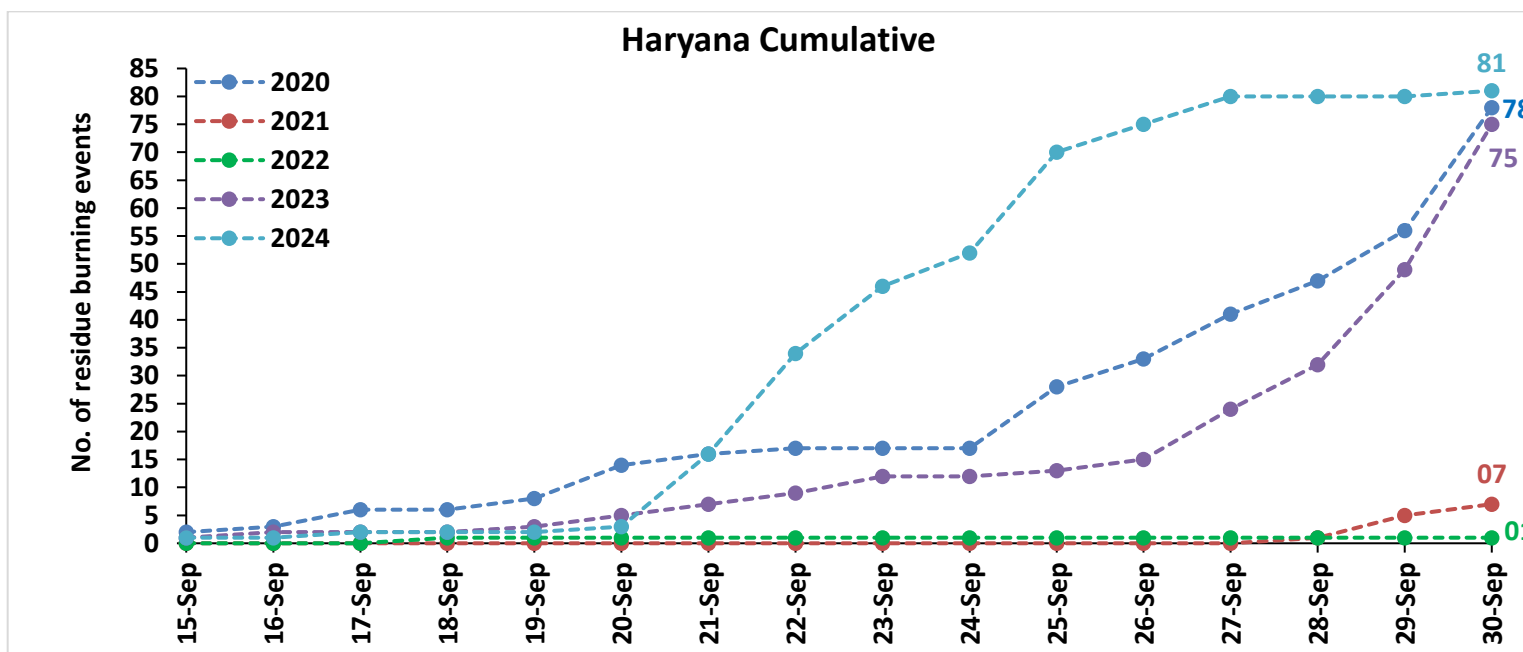

Division of Agricultural Physics, ICAR – Indian Agricultural Research Institute, New Delhi – 110012

<https://creams.iari.res.in>

Highlights for 30-Sep-2024

- The active fire events due to rice residue burning were monitored using satellite remote sensing, following the "Standard Protocol for Estimation of Crop Residue Burning Fire Events using Satellite Data".
- Satellites detected **13** residue burning events in the six study States on **30-Sep-2024**.
- The state wise events detected on **30-Sep-2024** were **10** in Punjab, **01** in Haryana, **00** in UP, **00** in Delhi, **02** in Rajasthan and **00** in MP.
- Detection of residue burning events was hampered by the presence of scattered clouds over Rajasthan, Uttar Pradesh and Madhya Pradesh states.

Temporal distribution of rice residue burning events for the study States in 2024

Uttar Pradesh

Rajasthan

Madhya Pradesh

Comparison of residue burning events in current year (2024) with previous years (2020, 2021, 2022 and 2023) for the study States