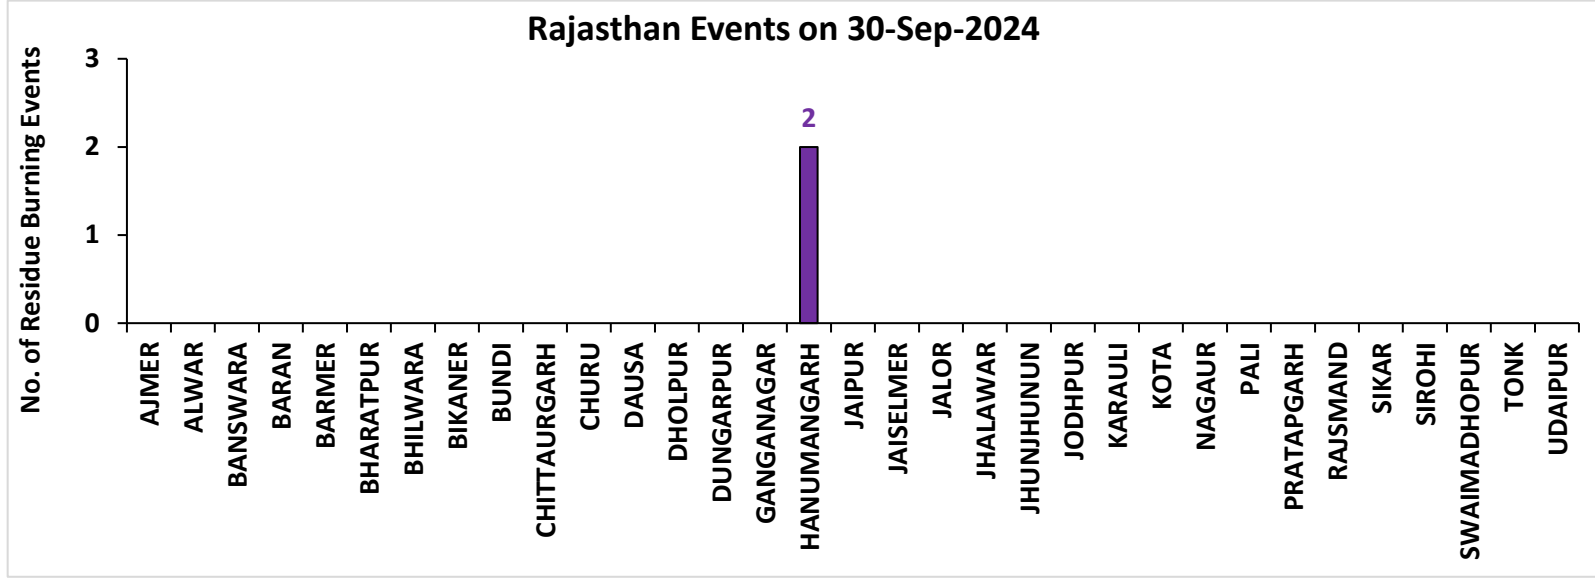

District-wise cumulative number of residues burning events in Rajasthan (15Sep-30Sep-2024)

District-wise cumulative number of residues burning events detected in 2020, 2021, 2022, 2023 and 2024
(Period: 15 September-30 September)

(a) Punjab

District	15 Sep-30 Sep				
	2020	2021	2022	2023	2024
Amritsar	749	153	127	174	75
Barnala	2	0	0	0	0
Bathinda	0	0	0	0	0
Faridkot	1	8	0	1	0
Fatehgarh Sahib	3	0	0	0	1
Fazilka	0	1	0	0	0
Firozpur	5	2	0	3	7
Gurdaspur	27	4	1	3	7
Hoshiarpur	1	0	0	1	0
Jalandhar	4	1	1	2	5
Kapurthala	9	1	0	3	11
Ludhiana	16	7	0	2	1
Malerkotla	0	0	0	0	1
Mansa	1	0	0	0	0
Moga	5	0	0	0	0
Muktsar	1	0	0	0	0
Pathankot	0	0	0	0	0
Patiala	25	10	1	3	1
Rupnagar	1	0	0	0	1
Sangrur	6	3	0	2	4
SAS NAGAR (Mohali)	5	0	1	6	5
SBS Nagar	1	0	1	1	1
Tarn Taran	163	25	15	13	9
Total	1025	215	147	214	129

(b) Haryana

District	15 Sep-30 Sep				
	2020	2021	2022	2023	2024
AMBALA	9	0	0	11	6
BHIWANI	0	0	0	0	0
CHARKHI DADRI	0	0	0	0	0
FARIDABAD	0	0	0	0	8
FATEHABAD	8	0	0	5	4
GURGAON	0	0	0	0	0
HISAR	2	0	0	0	0
JHAJJAR	0	0	0	0	0
JIND	0	0	1	3	1
KAITHAL	10	0	0	1	2
KARNAL	24	2	0	13	31
KURUKSHETRA	14	4	0	17	18
MAHENDRAGARH	0	0	0	0	0
MEWAT	0	0	0	0	0
PALWAL	1	0	0	2	0
PANCHKULA	0	0	0	0	0
PANIPAT	3	0	0	3	0
REWARI	0	0	0	0	0
ROHTAK	0	0	0	1	3
SIRSA	1	0	0	0	1
SONIPAT	1	0	0	12	1
YAMUNANAGAR	5	1	0	7	6
Total	78	7	1	75	81