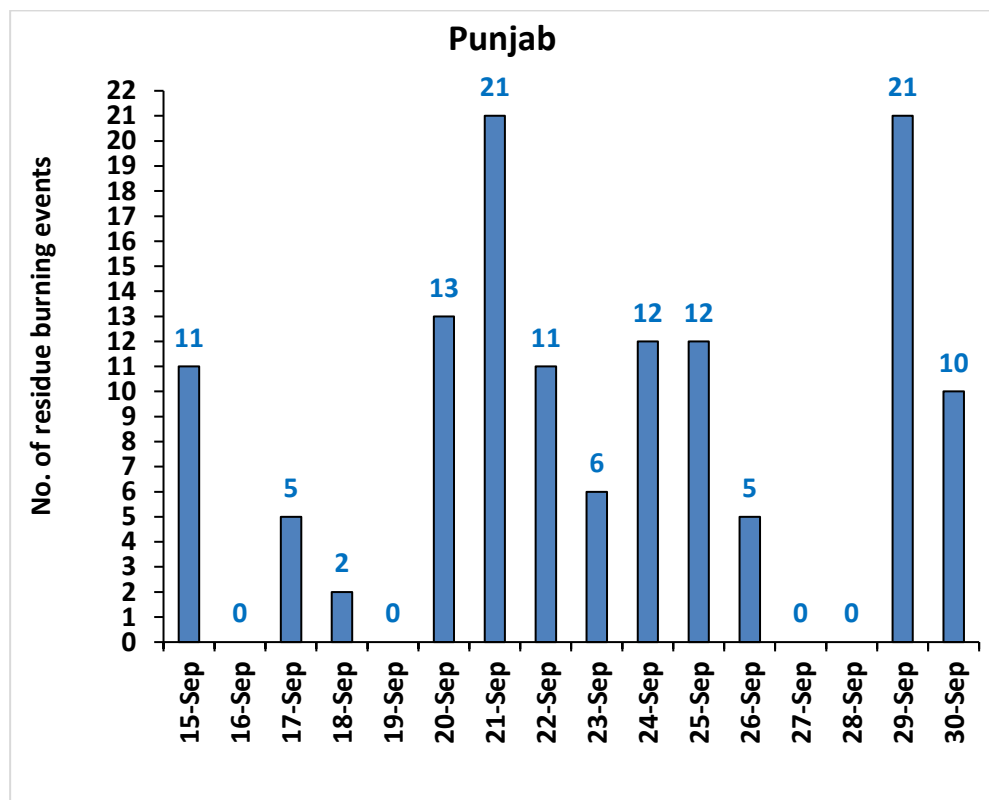

Division of Agricultural Physics, ICAR – Indian Agricultural Research Institute, New Delhi – 110012

<https://creams.iari.res.in>

Highlights for 30-Sep-2024

- The active fire events due to rice residue burning were monitored using satellite remote sensing, following the "Standard Protocol for Estimation of Crop Residue Burning Fire Events using Satellite Data".
- Satellites detected **13** residue burning events in the six study States on **30-Sep-2024**.
- The state wise events detected on **30-Sep-2024** were **10** in Punjab, **01** in Haryana, **00** in UP, **00** in Delhi, **02** in Rajasthan and **00** in MP.
- Detection of residue burning events was hampered by the presence of scattered clouds over Rajasthan, Uttar Pradesh and Madhya Pradesh states.

Temporal distribution of rice residue burning events for the study States in 2024

Uttar Pradesh

Rajasthan

Madhya Pradesh

Comparison of residue burning events in current year (2024) with previous years (2020, 2021, 2022 and 2023) for the study States