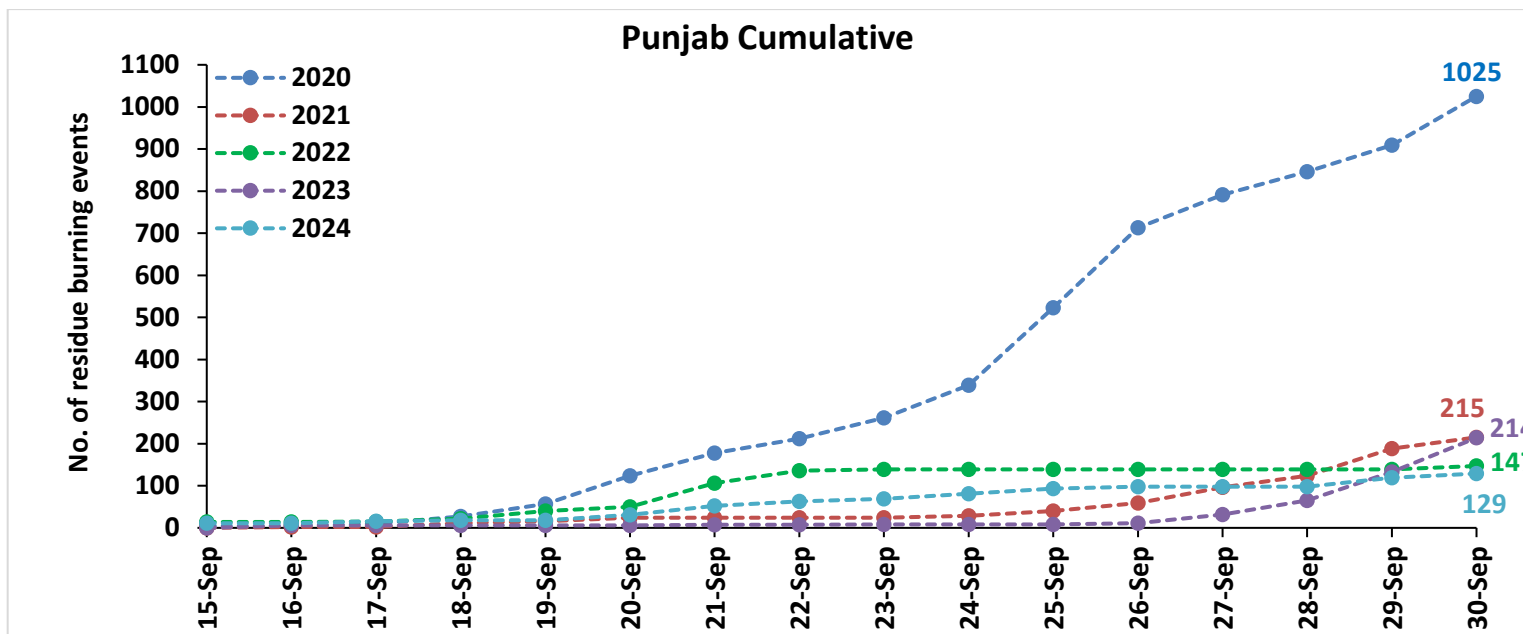

Division of Agricultural Physics, ICAR – Indian Agricultural Research Institute, New Delhi – 110012

<https://creams.iari.res.in>

Highlights for 30-Sep-2024

- The active fire events due to rice residue burning were monitored using satellite remote sensing, following the "Standard Protocol for Estimation of Crop Residue Burning Fire Events using Satellite Data".
- Satellites detected **13** residue burning events in the six study States on **30-Sep-2024**.
- The state wise events detected on **30-Sep-2024** were **10** in Punjab, **01** in Haryana, **00** in UP, **00** in Delhi, **02** in Rajasthan and **00** in MP.
- Detection of residue burning events was hampered by the presence of scattered clouds over Rajasthan, Uttar Pradesh and Madhya Pradesh states.

Temporal distribution of rice residue burning events for the study States in 2024

Uttar Pradesh

Rajasthan

Madhya Pradesh

Comparison of residue burning events in current year (2024) with previous years (2020, 2021, 2022 and 2023) for the study States