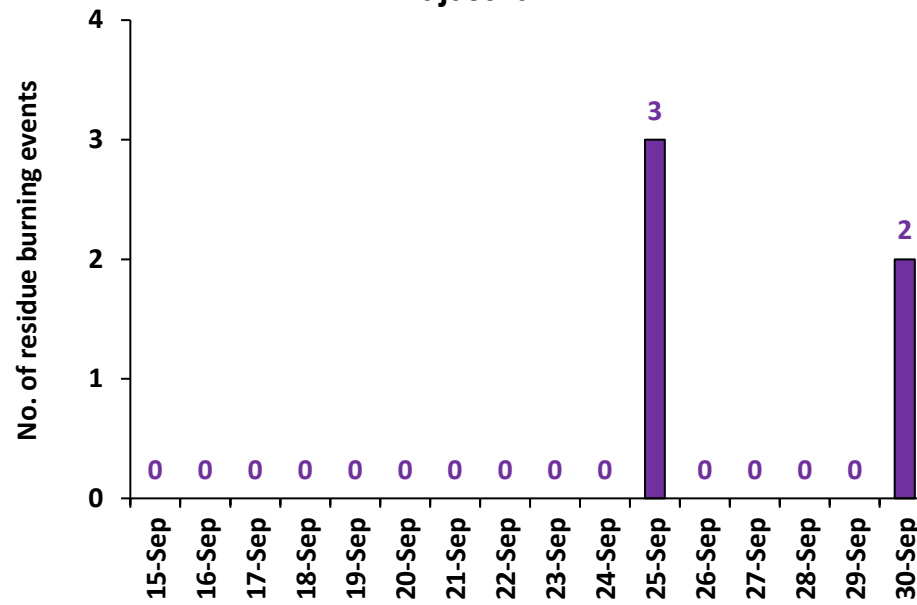

Uttar Pradesh

Rajasthan

Madhya Pradesh