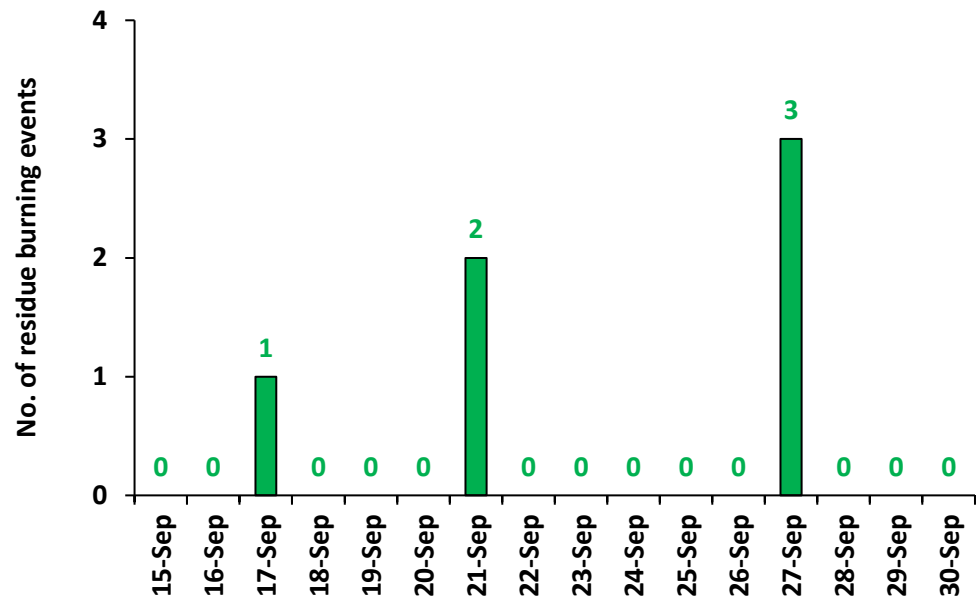

Uttar Pradesh