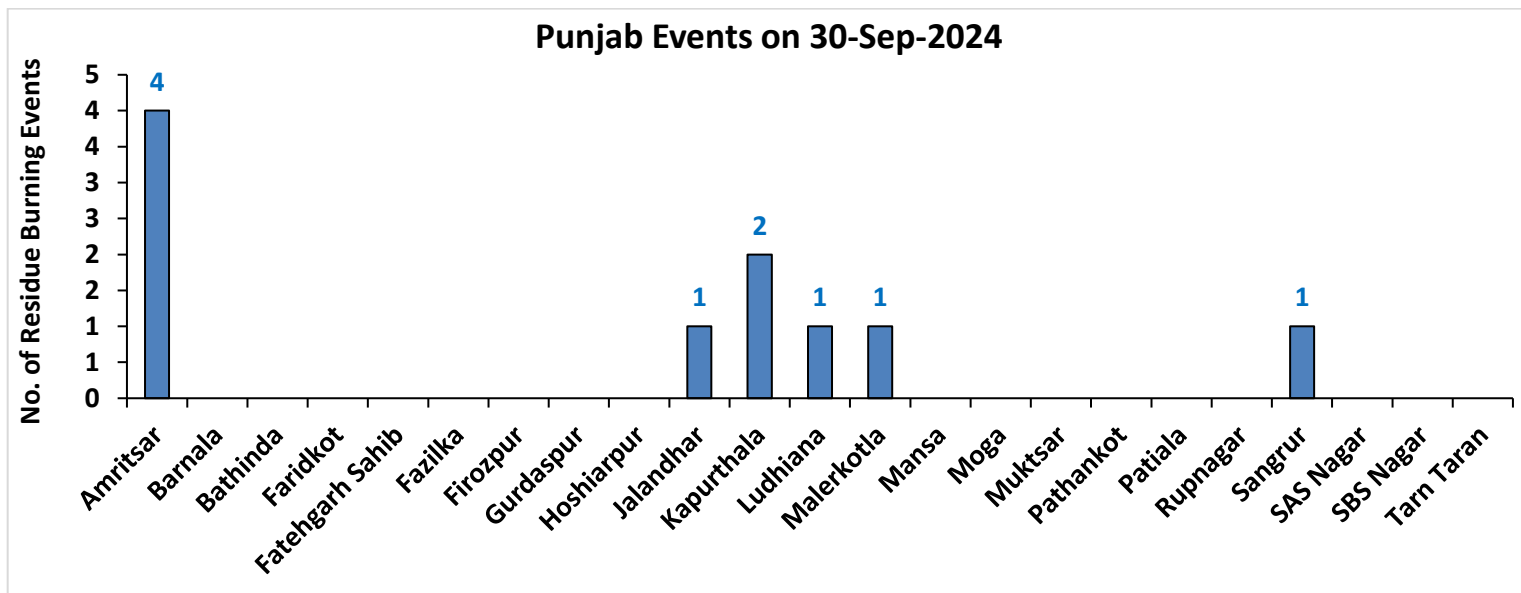

District-wise cumulative number of residues burning events in Punjab (15Sep-30Sep-2024)