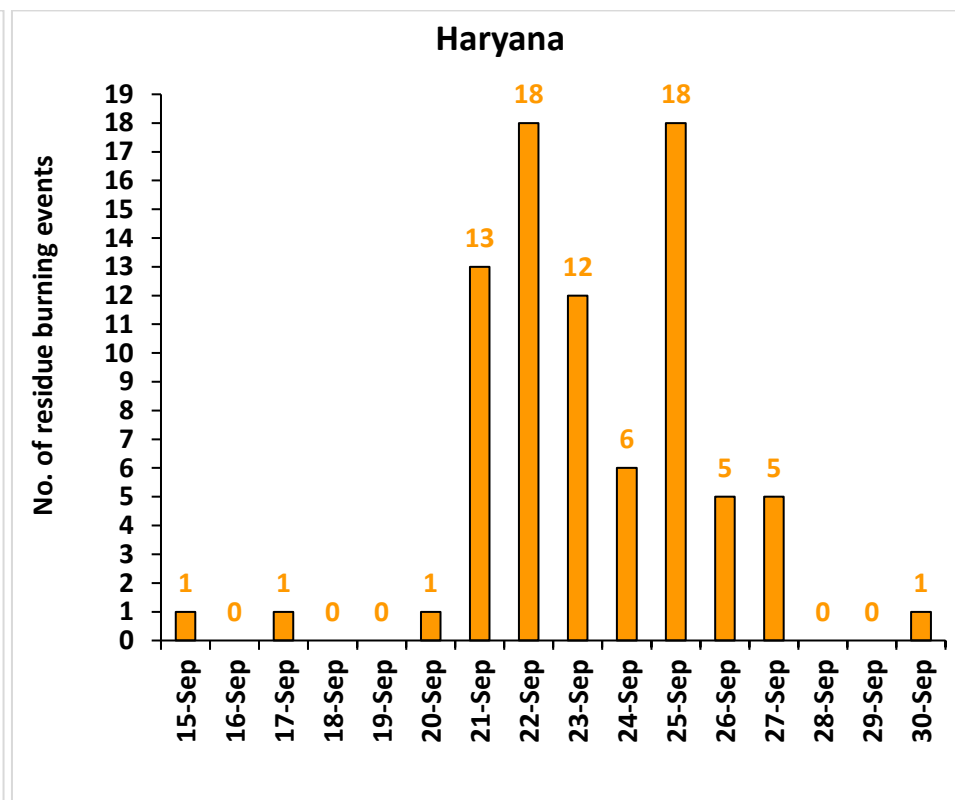

Division of Agricultural Physics, ICAR – Indian Agricultural Research Institute, New Delhi – 110012

<https://creams.iari.res.in>

Highlights for 30-Sep-2024

- The active fire events due to rice residue burning were monitored using satellite remote sensing, following the "Standard Protocol for Estimation of Crop Residue Burning Fire Events using Satellite Data".
- Satellites detected **13** residue burning events in the six study States on **30-Sep-2024**.
- The state wise events detected on **30-Sep-2024** were **10** in Punjab, **01** in Haryana, **00** in UP, **00** in Delhi, **02** in Rajasthan and **00** in MP.
- Detection of residue burning events was hampered by the presence of scattered clouds over Rajasthan, Uttar Pradesh and Madhya Pradesh states.

Temporal distribution of rice residue burning events for the study States in 2024

Uttar Pradesh

Rajasthan

Madhya Pradesh

Comparison of residue burning events in current year (2024) with previous years (2020, 2021, 2022 and 2023) for the study States