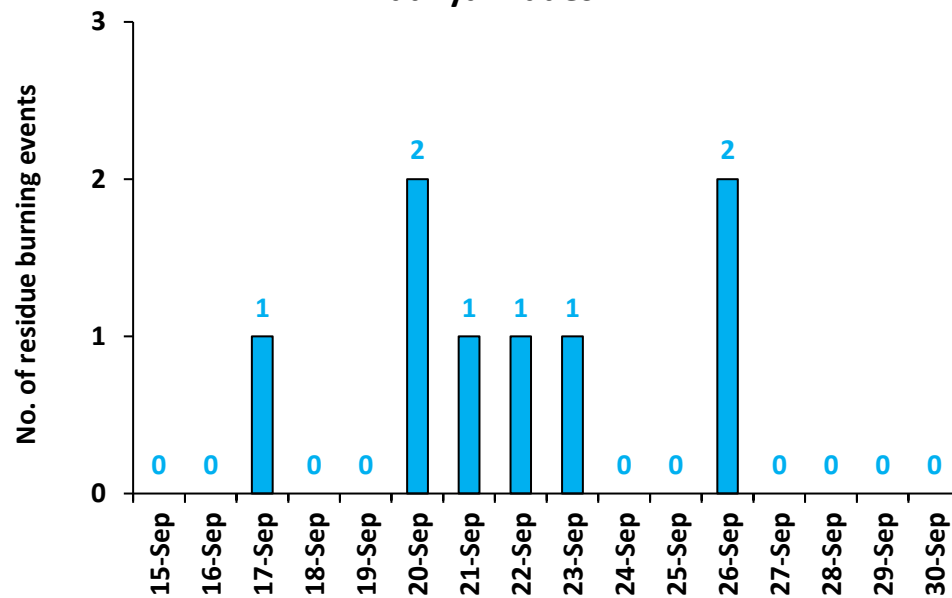

Division of Agricultural Physics, ICAR – Indian Agricultural Research Institute, New Delhi – 110012

<https://creams.iari.res.in>

Highlights for 30-Sep-2024

- The active fire events due to rice residue burning were monitored using satellite remote sensing, following the "Standard Protocol for Estimation of Crop Residue Burning Fire Events using Satellite Data".
- Satellites detected **13** residue burning events in the six study States on **30-Sep-2024**.
- The state wise events detected on **30-Sep-2024** were **10** in Punjab, **01** in Haryana, **00** in UP, **00** in Delhi, **02** in Rajasthan and **00** in MP.
- Detection of residue burning events was hampered by the presence of scattered clouds over Rajasthan, Uttar Pradesh and Madhya Pradesh states.

Temporal distribution of rice residue burning events for the study States in 2024

Uttar Pradesh

Rajasthan

Madhya Pradesh

Comparison of residue burning events in current year (2024) with previous years (2020, 2021, 2022 and 2023) for the study States