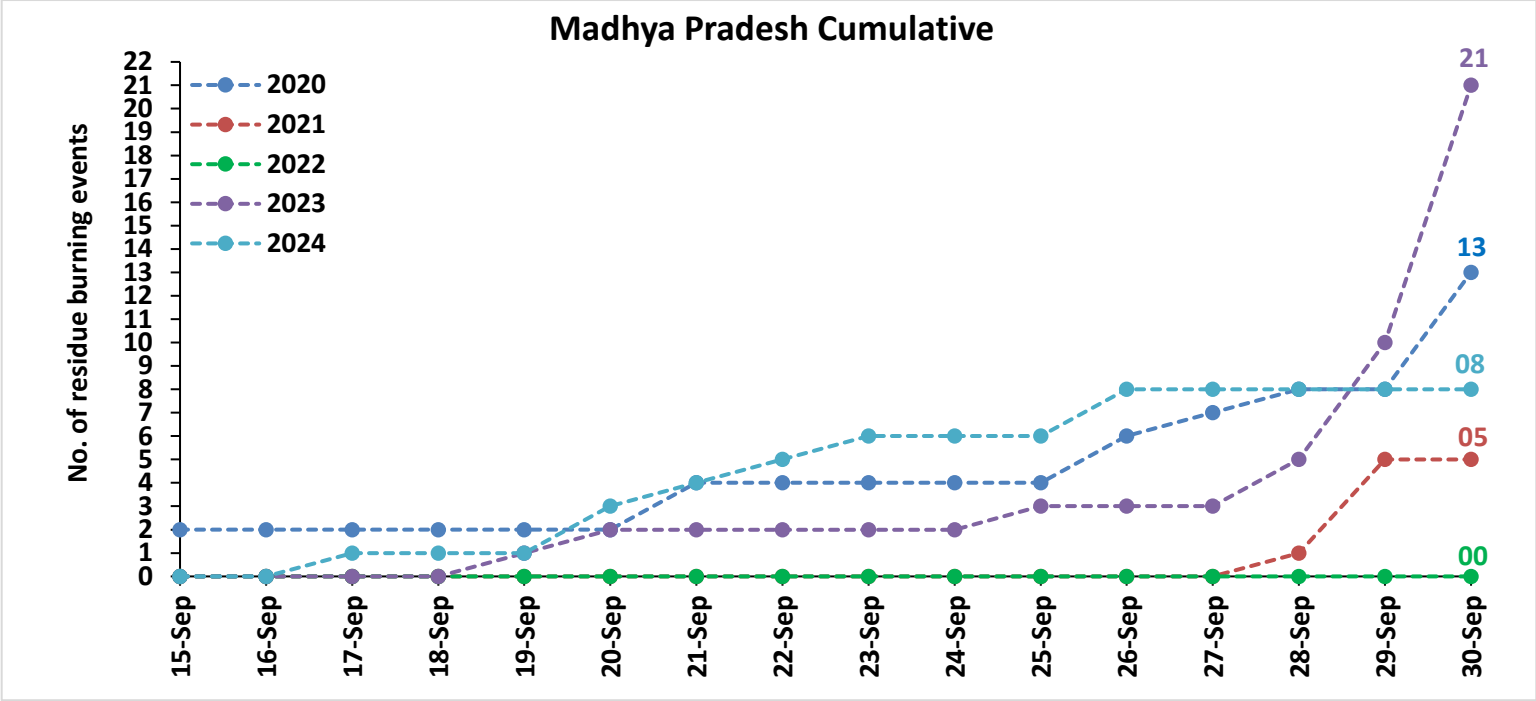

Division of Agricultural Physics, ICAR – Indian Agricultural Research Institute, New Delhi – 110012

<https://creams.iari.res.in>

Highlights for 30-Sep-2024

- The active fire events due to rice residue burning were monitored using satellite remote sensing, following the "Standard Protocol for Estimation of Crop Residue Burning Fire Events using Satellite Data".
- Satellites detected **13** residue burning events in the six study States on **30-Sep-2024**.
- The state wise events detected on **30-Sep-2024** were **10** in Punjab, **01** in Haryana, **00** in UP, **00** in Delhi, **02** in Rajasthan and **00** in MP.
- Detection of residue burning events was hampered by the presence of scattered clouds over Rajasthan, Uttar Pradesh and Madhya Pradesh states.

Temporal distribution of rice residue burning events for the study States in 2024

Uttar Pradesh

Rajasthan

Madhya Pradesh

Comparison of residue burning events in current year (2024) with previous years (2020, 2021, 2022 and 2023) for the study States

Comparison of residue burning fire power in current year (2024) with previous years (2020,2021,2022 and 2023) for the study States

Punjab

RICE RESIDUE BURNING IN PUNJAB

10 burning events detected in Punjab during (30th Sep 2024)