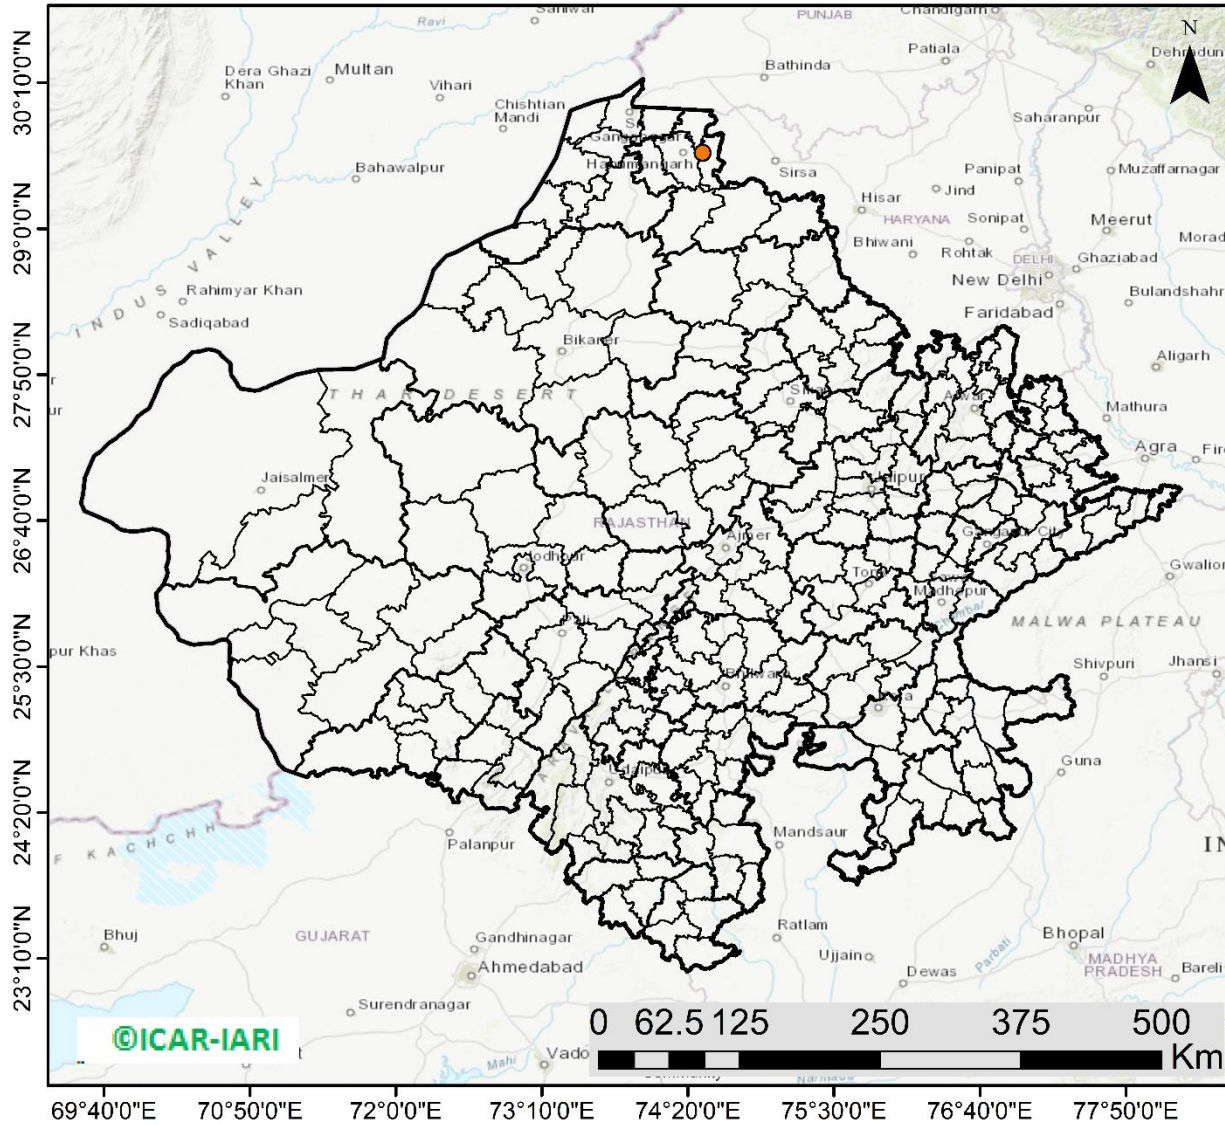

Rajasthan

RICE RESIDUE BURNING IN RAJASTHAN

02 burning events
detected in Rajasthan on
(30th Sep 2024)

Fire Intensity (W/m²)

- 0 - 5
- 6 - 10
- 11 - 15
- 16 - 20
- >20

<http://geoportal.icar.gov.in:8080/geoexplorer/composer/>