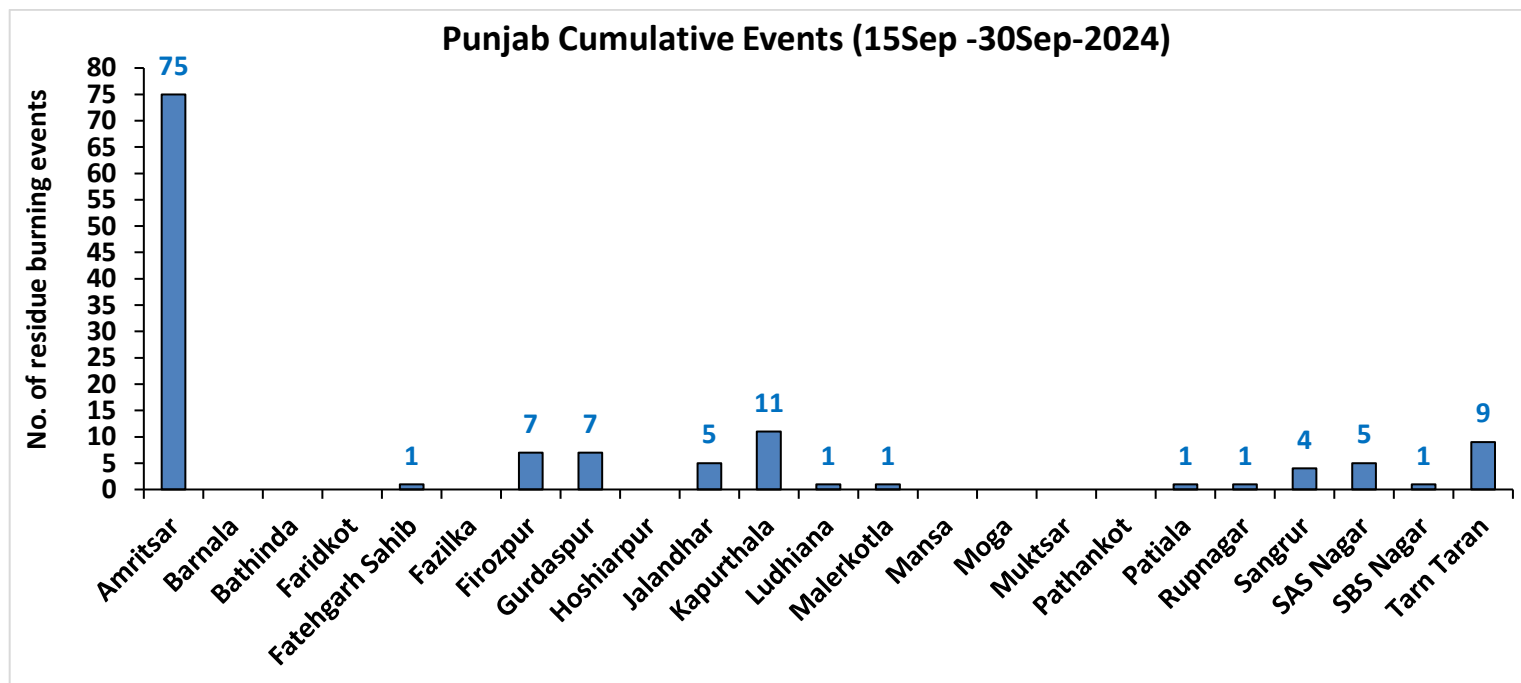

District-wise cumulative number of residues burning events in Punjab (15Sep-30Sep-2024)