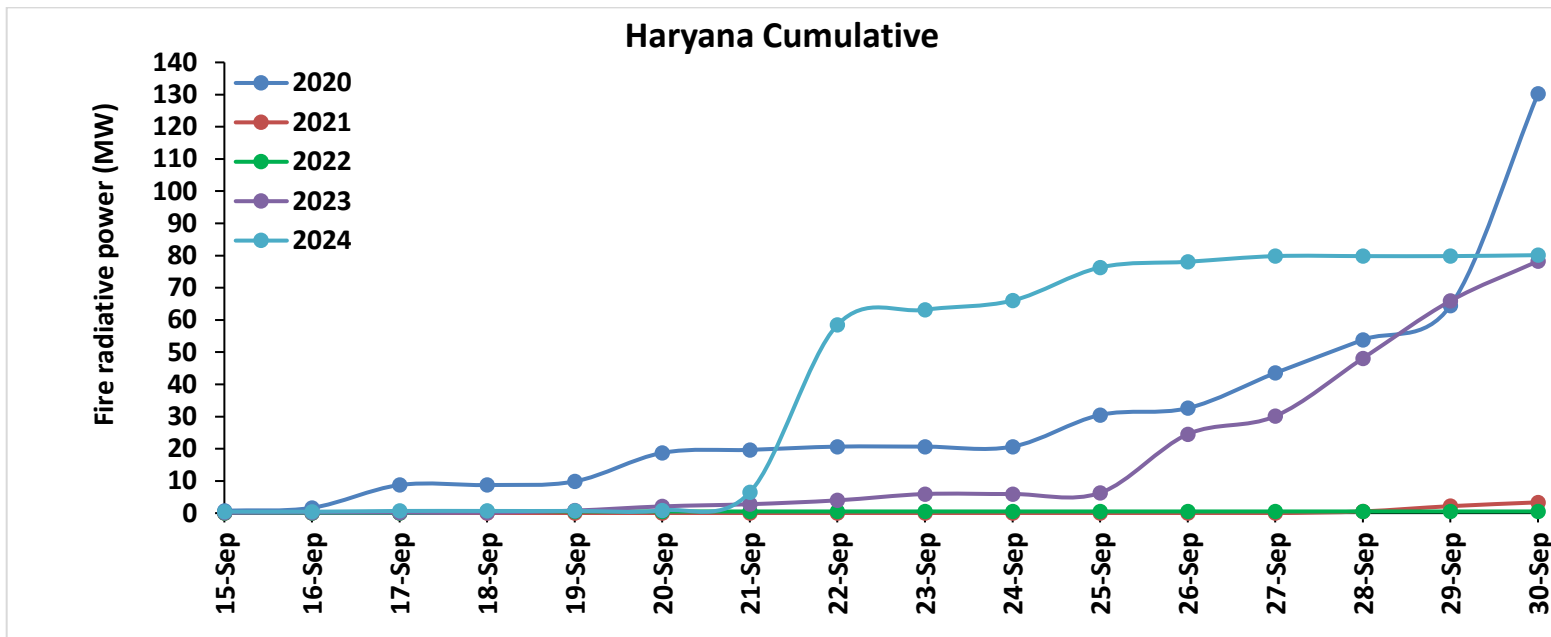

Comparison of residue burning fire power in current year (2024) with previous years (2020,2021,2022 and 2023) for the study States