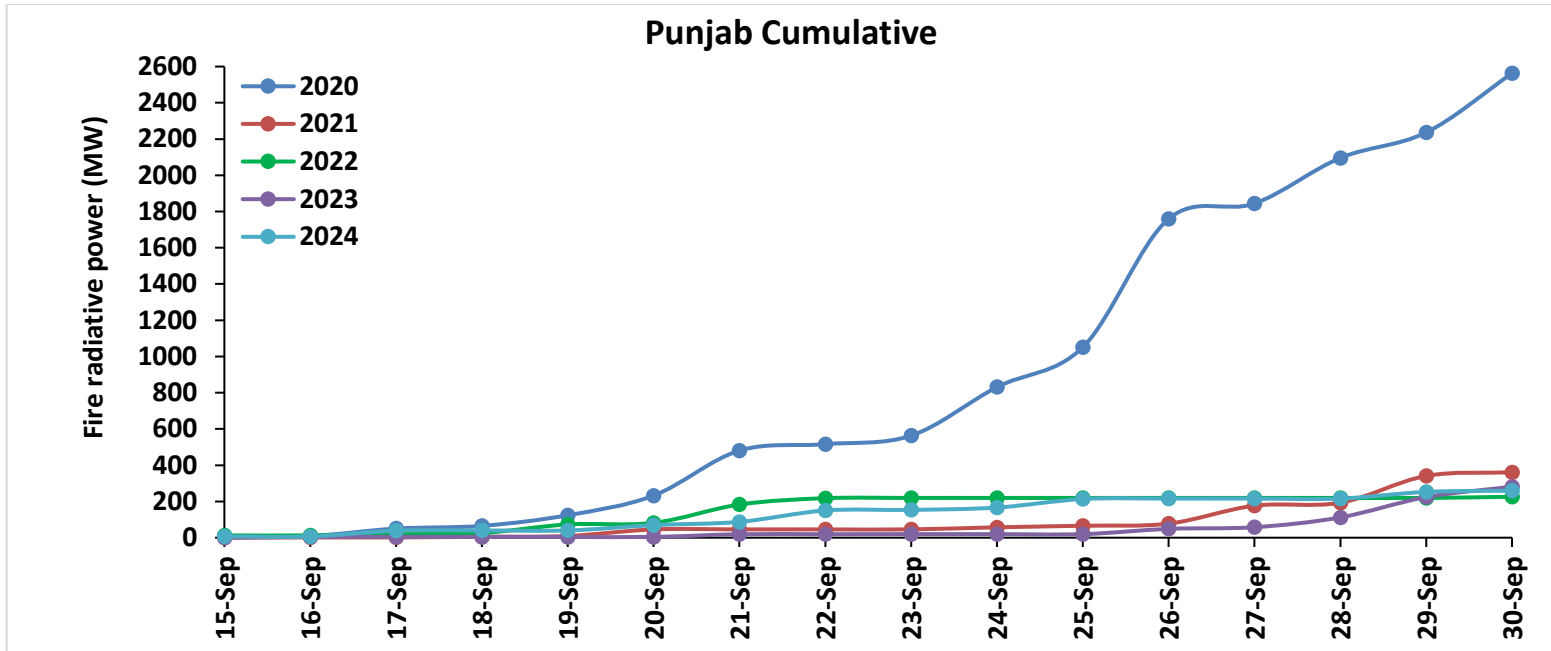

Comparison of residue burning fire power in current year (2024) with previous years (2020,2021,2022 and 2023) for the study States