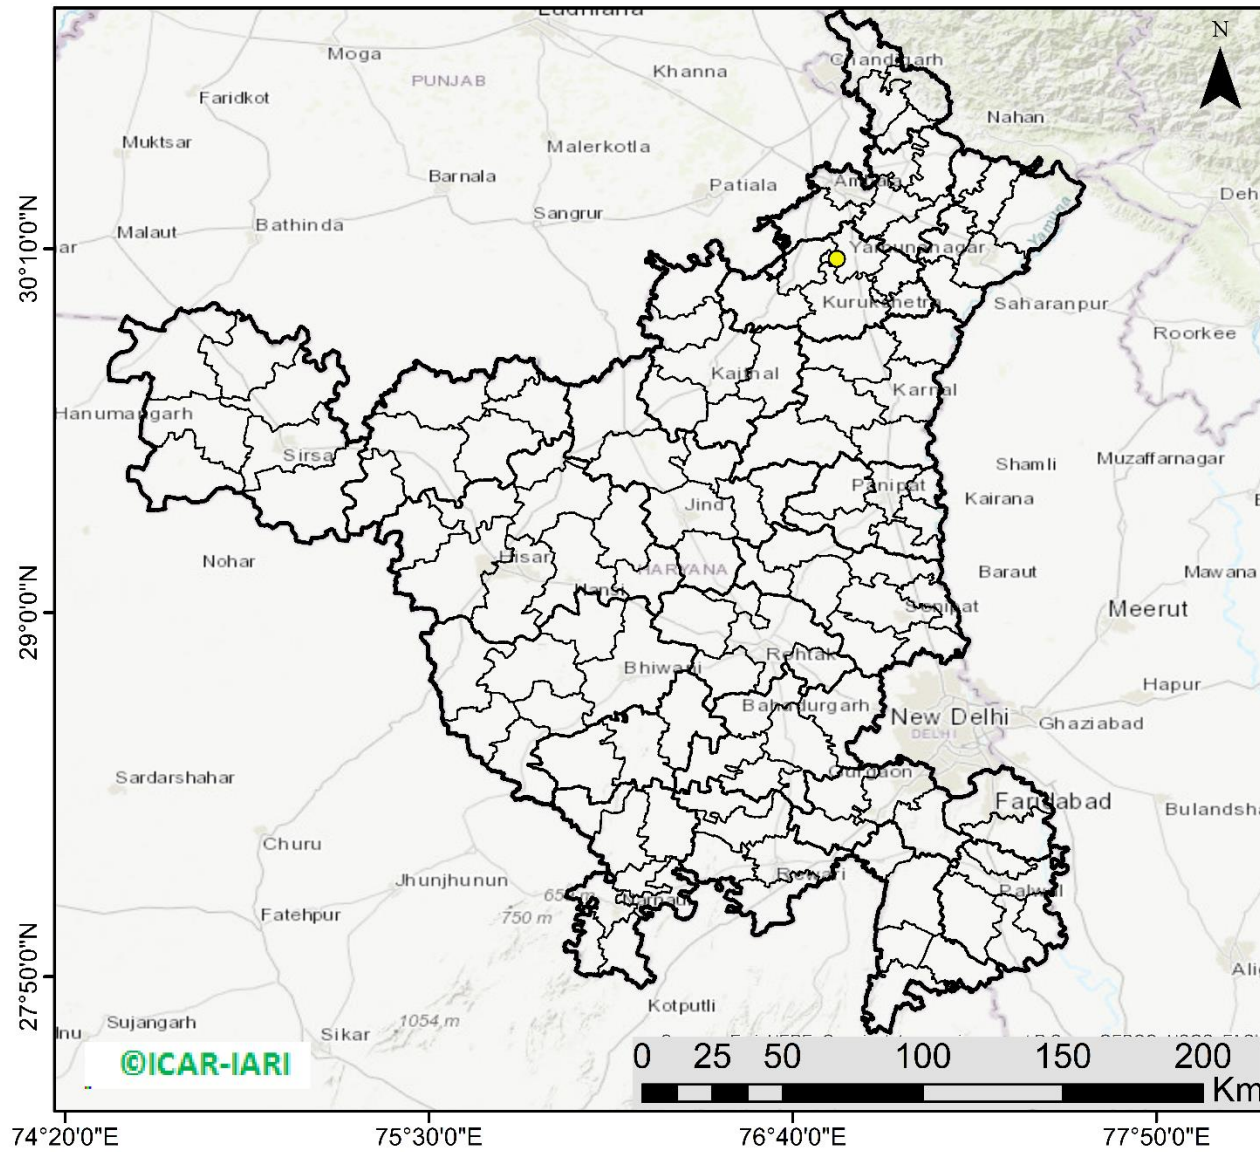

Haryana

RICE RESIDUE BURNING IN HARYANA

01 burning events detected in Haryana on (30th Sep 2024)

Fire Intensity (W/m²)

- 0 - 5
- 6 - 10
- 11 - 15
- 16 - 20
- >20