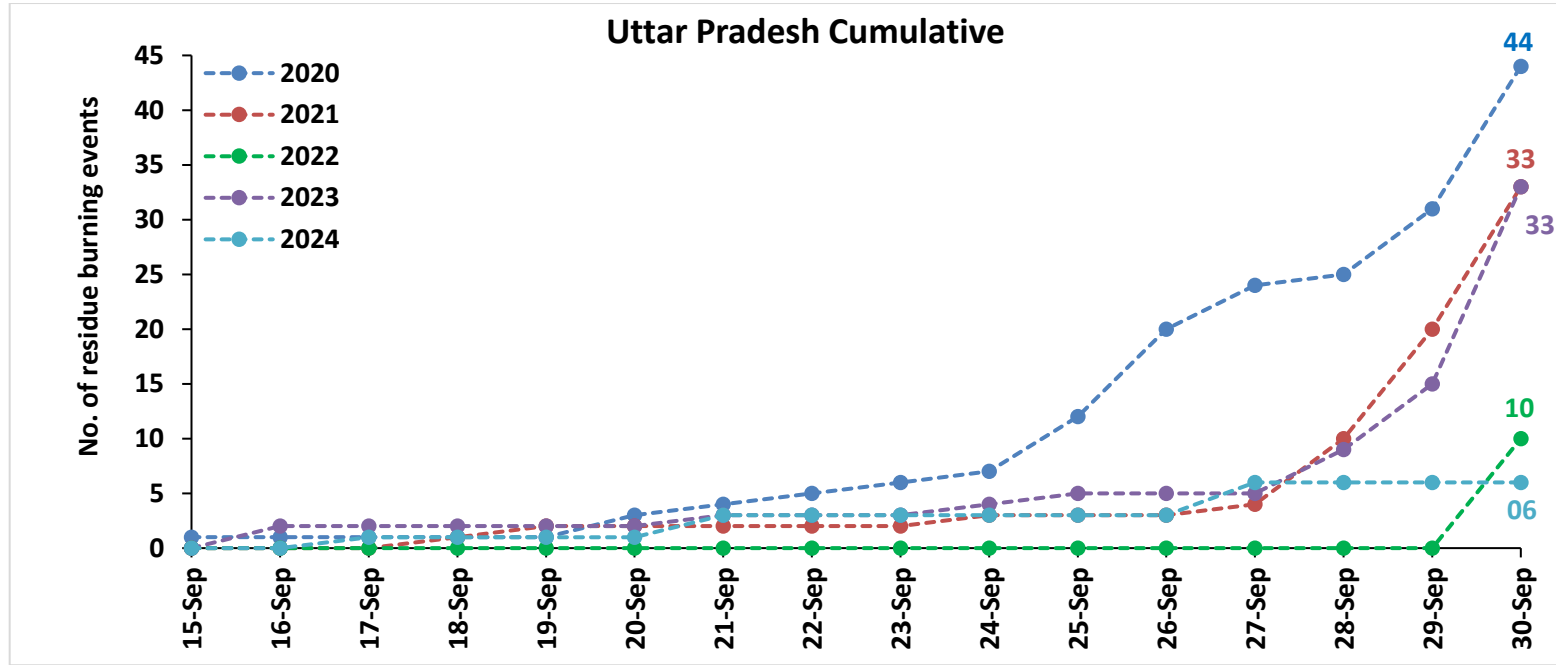

Division of Agricultural Physics, ICAR – Indian Agricultural Research Institute, New Delhi – 110012

<https://creams.iari.res.in>

Highlights for 30-Sep-2024

- The active fire events due to rice residue burning were monitored using satellite remote sensing, following the "Standard Protocol for Estimation of Crop Residue Burning Fire Events using Satellite Data".
- Satellites detected **13** residue burning events in the six study States on **30-Sep-2024**.
- The state wise events detected on **30-Sep-2024** were **10** in Punjab, **01** in Haryana, **00** in UP, **00** in Delhi, **02** in Rajasthan and **00** in MP.
- Detection of residue burning events was hampered by the presence of scattered clouds over Rajasthan, Uttar Pradesh and Madhya Pradesh states.

Temporal distribution of rice residue burning events for the study States in 2024

Uttar Pradesh

Rajasthan

Madhya Pradesh

Comparison of residue burning events in current year (2024) with previous years (2020, 2021, 2022 and 2023) for the study States