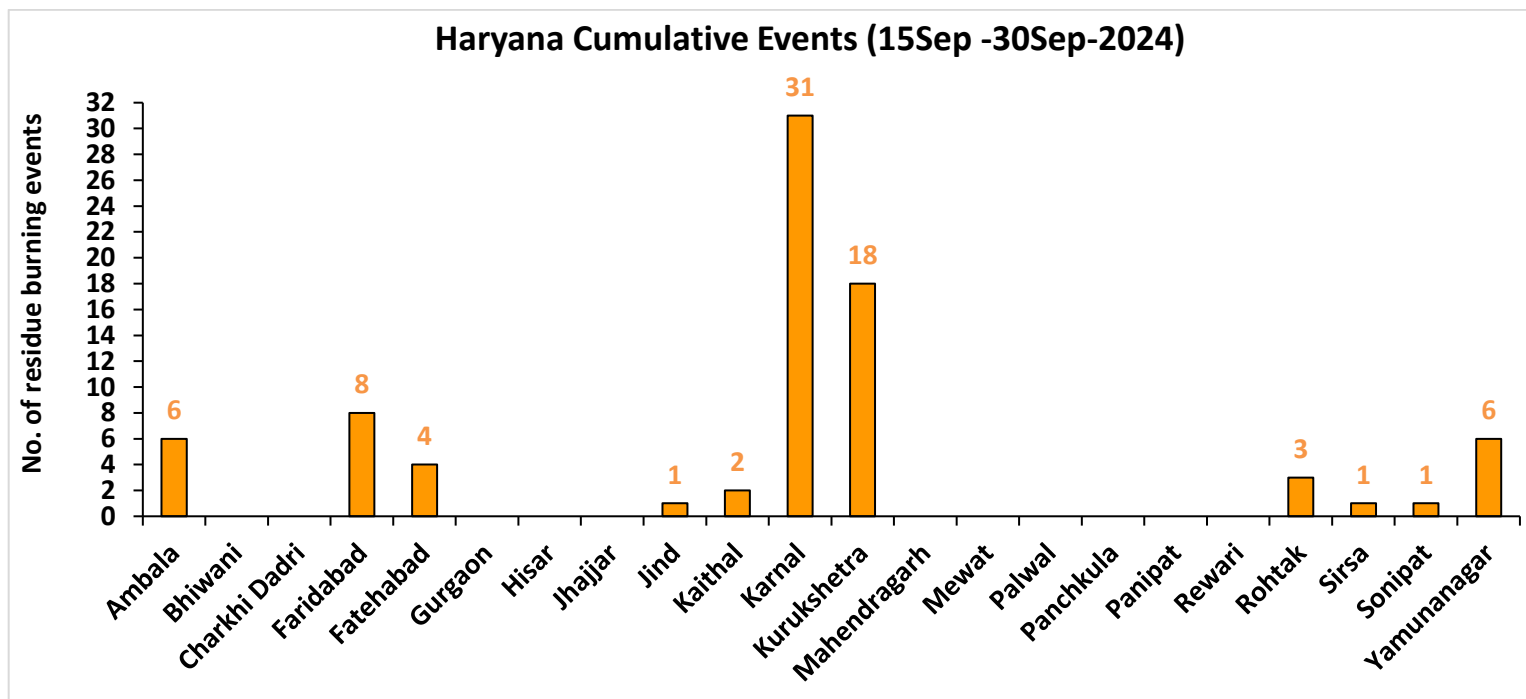

District-wise cumulative number of residues burning events in Haryana (15Sep-30Sep-2024)