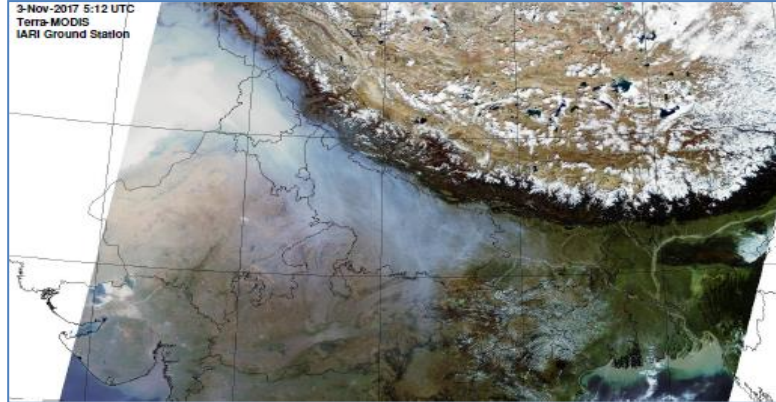

MONITORING PADDY RESIDUE BURNING IN INDIA USING SATELLITE REMOTE SENSING DURING 2024

Bulletin
No. 16

Events Date:
30-Sep-2024

Issued on:
30-Sep-2024

Consortium for Research on Agroecosystem Monitoring and Modeling from Space (CREAMS)
Laboratory,

Division of Agricultural Physics, ICAR – Indian Agricultural Research Institute, New Delhi – 110012

<https://creams.iari.res.in>