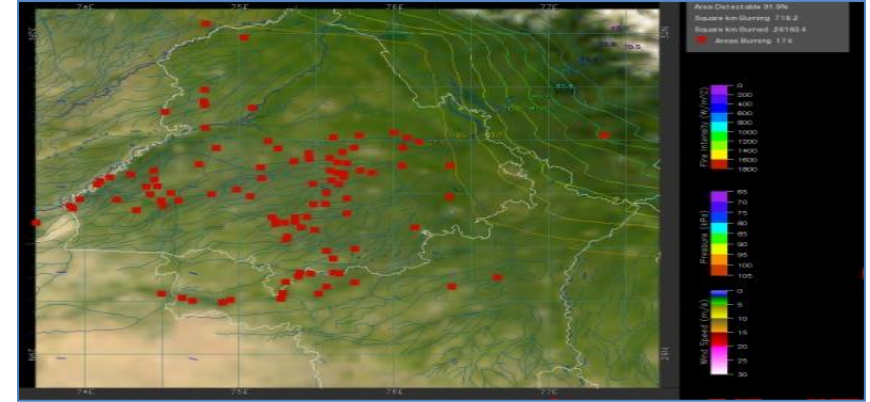

MONITORING PADDY RESIDUE BURNING IN INDIA USING SATELLITE REMOTE SENSING DURING 2024

Bulletin
No. 16

Events Date:
30-Sep-2024

Issued on:
30-Sep-2024

Consortium for Research on Agroecosystem Monitoring and Modeling from Space (CREAMS)
Laboratory,

Division of Agricultural Physics, ICAR – Indian Agricultural Research Institute, New Delhi – 110012

<https://creams.iari.res.in>