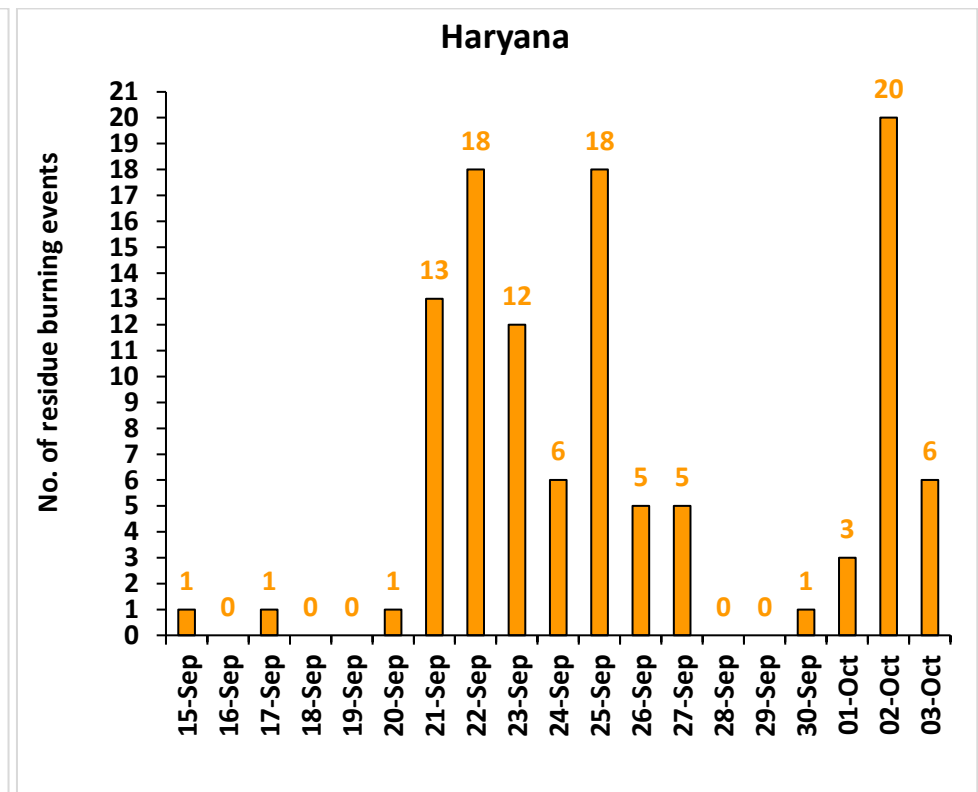

Highlights for 03-Oct-2024

- The active fire events due to rice residue burning were monitored using satellite remote sensing, following the "Standard Protocol for Estimation of Crop Residue Burning Fire Events using Satellite Data".
- Satellites detected **23** residue burning events in the six study States on **03-Oct-2024**.
- The state wise events detected on **03-Oct-2024** were **08** in Punjab, **06** in Haryana, **07** in UP, **00** in Delhi, **00** in Rajasthan and **07** in MP.
- Total **333** burning events were detected in the six states between **15-Sept-2024** and **03-Oct-2024**, which are distributed as **179**, **110**, **22**, **00**, **09** and **13** in Punjab, Haryana, UP, Delhi, Rajasthan and MP, respectively.

Temporal distribution of rice residue burning events for the study States in 2024