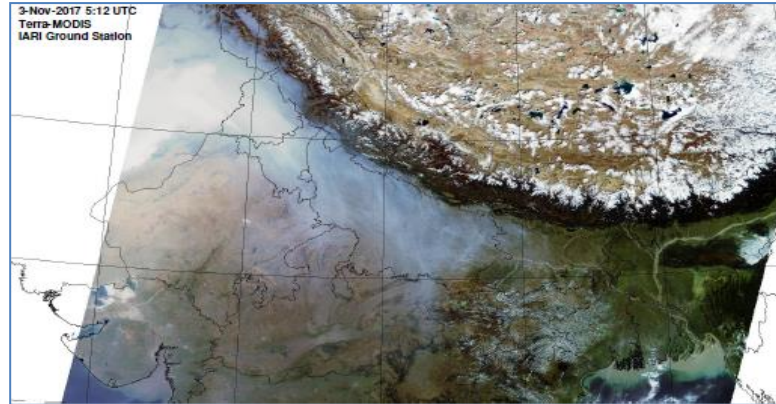

MONITORING PADDY RESIDUE BURNING IN INDIA USING SATELLITE REMOTE SENSING DURING 2024

Bulletin
No. 19

Events Date:
03-Oct-2024

Issued on:
03-Oct-2024

Consortium for Research on Agroecosystem Monitoring and Modeling from Space (CREAMS)
Laboratory,

Division of Agricultural Physics, ICAR – Indian Agricultural Research Institute, New Delhi – 110012

<https://creams.iari.res.in>