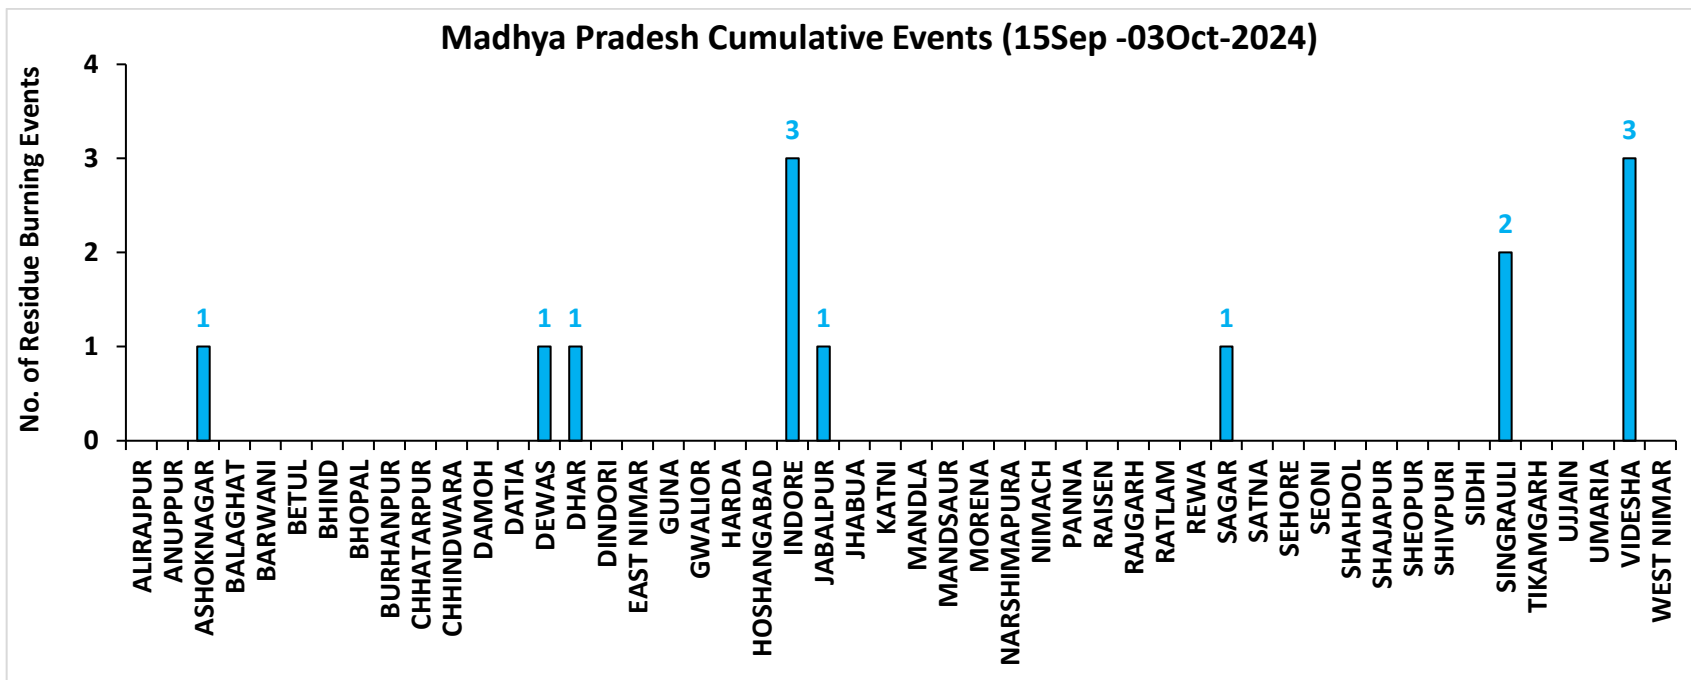

District-wise cumulative number of residues burning events in Madhya Pradesh (15Sep-03Oct-2024)

District-wise cumulative number of residues burning events detected in 2020, 2021, 2022, 2023 and 2024
(Period: 15 September-03 October)

(a) Punjab

District	15 Sep-03 Oct				
	2020	2021	2022	2023	2024
Amritsar	946	158	284	381	86
Barnala	2	0	0	4	0
Bathinda	0	0	0	0	0
Faridkot	3	9	0	2	0
Fatehgarh Sahib	14	0	1	4	1
Fazilka	0	1	0	1	1
Firozpur	16	3	5	6	11
Gurdaspur	48	4	5	6	11
Hoshiarpur	3	0	0	1	0
Jalandhar	12	2	3	8	9
Kapurthala	12	2	3	32	16
Ludhiana	32	11	1	4	2
Malerkotla	0	0	0	0	1
Mansa	1	0	0	1	0
Moga	9	0	0	0	0
Muktsar	1	1	1	0	0
Pathankot	0	0	0	0	0
Patiala	49	11	6	21	2
Rupnagar	1	0	0	0	1
Sangrur	15	3	0	6	6
SAS NAGAR (Mohali)	7	0	1	14	5
SBS Nagar	2	1	1	1	1
Tarn Taran	268	31	39	69	26
Total	1441	237	350	561	179

(b) Haryana

District	15 Sep-03 Oct				
	2020	2021	2022	2023	2024
AMBALA	17	0	3	24	7
BHIWANI	0	0	0	0	0
CHARKHI DADRI	0	0	0	0	0
FARIDABAD	0	0	0	0	9
FATEHABAD	13	1	1	6	5
GURGAON	0	0	0	0	0
HISAR	3	0	0	1	1
JHAJJAR	0	0	0	1	0
JIND	0	0	1	5	4
KAITHAL	17	2	1	5	6
KARNAL	36	4	6	14	33
KURUKSHETRA	28	11	4	32	24
MAHENDRAGARH	0	0	0	0	0
MEWAT	0	0	0	0	0
PALWAL	1	0	0	5	2
PANCHKULA	0	0	0	0	0
PANIPAT	6	0	0	4	1
REWARI	0	0	0	0	0
ROHTAK	0	0	0	1	3
SIRSA	1	0	0	0	1
SONIPAT	2	0	0	17	8
YAMUNANAGAR	7	1	1	22	6
Total	131	19	17	137	110