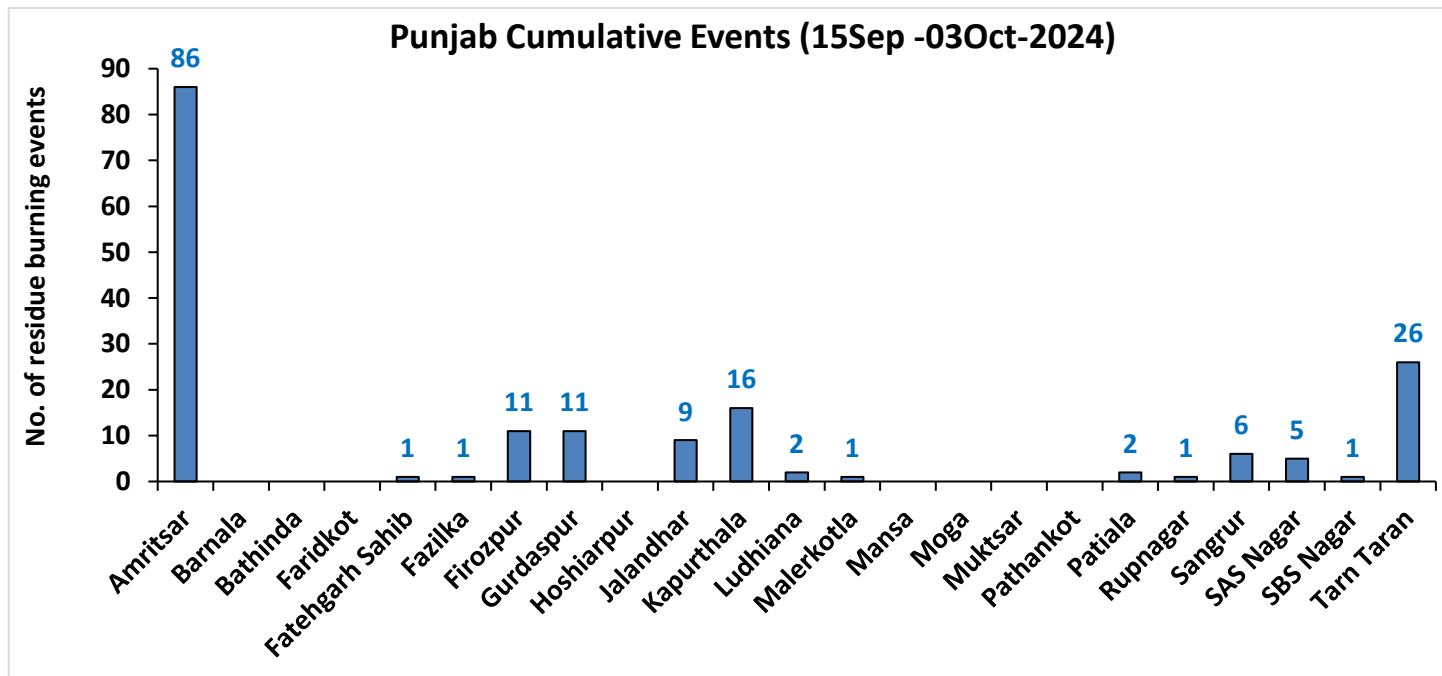

District-wise cumulative number of residues burning events in Punjab (15Sep-03Oct-2024)