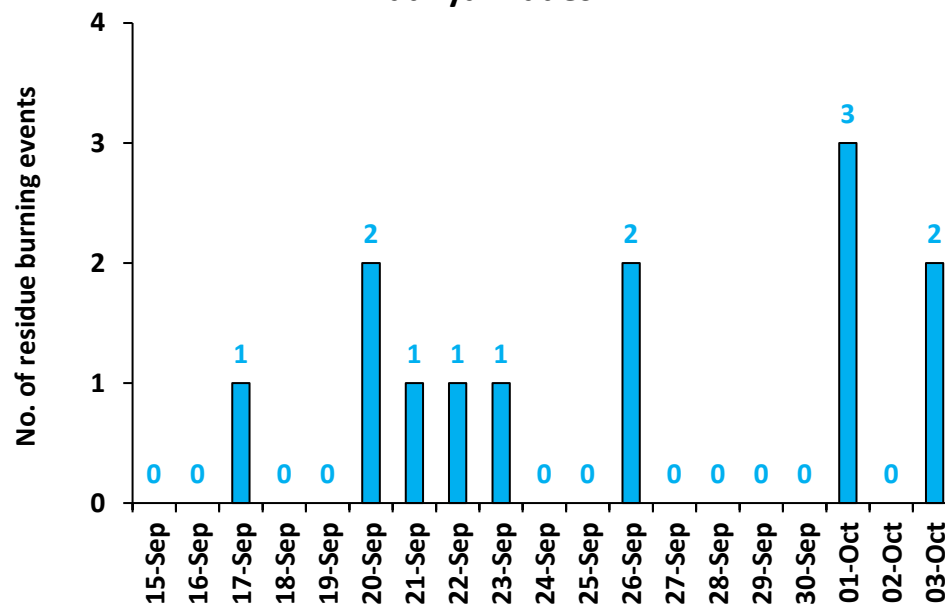

Madhya Pradesh