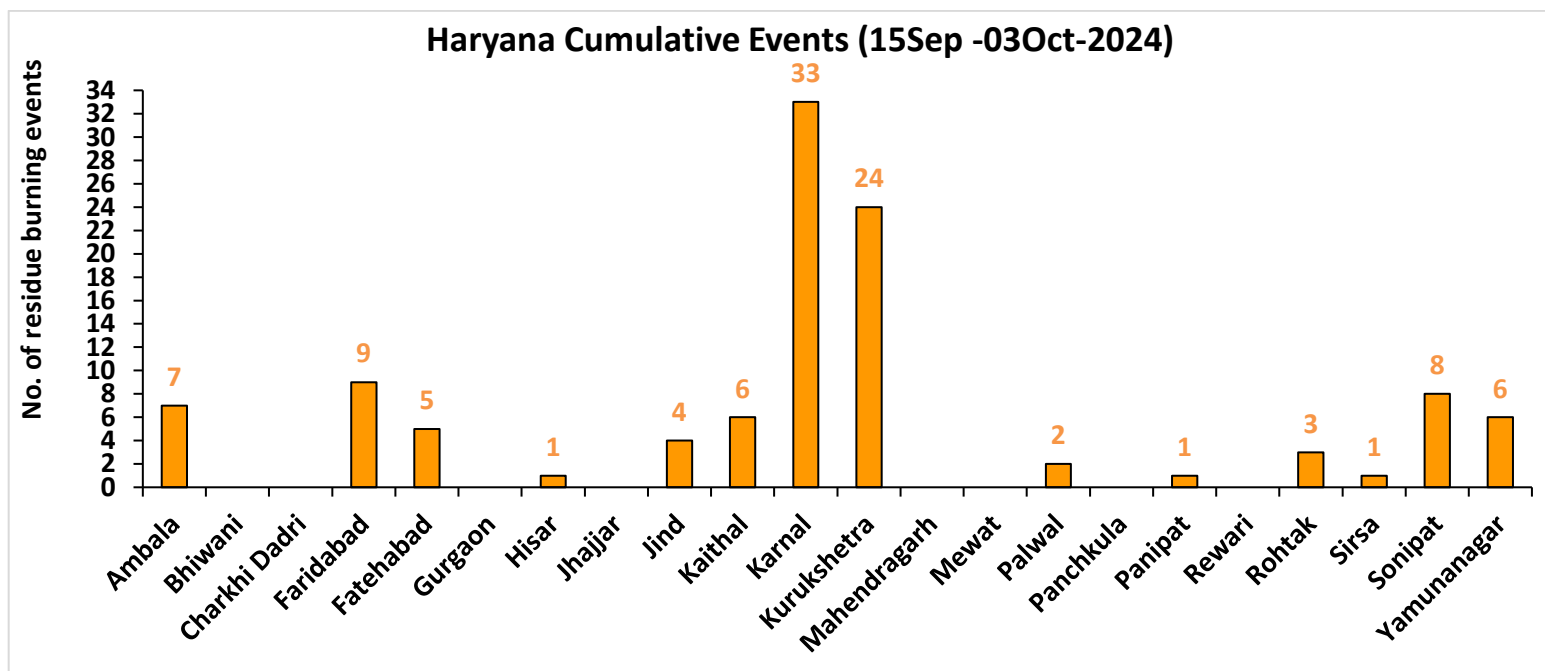

District-wise cumulative number of residues burning events in Haryana (15Sep-03Oct-2024)