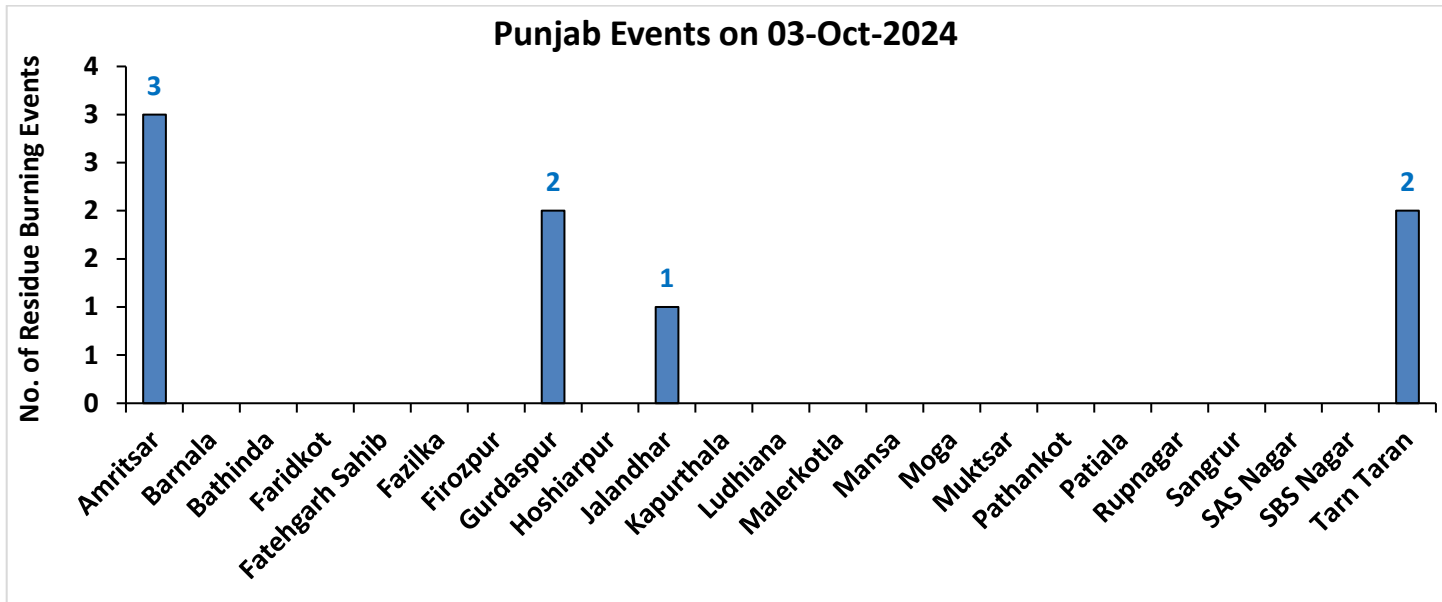

District-wise cumulative number of residues burning events in Punjab (15Sep-03Oct-2024)