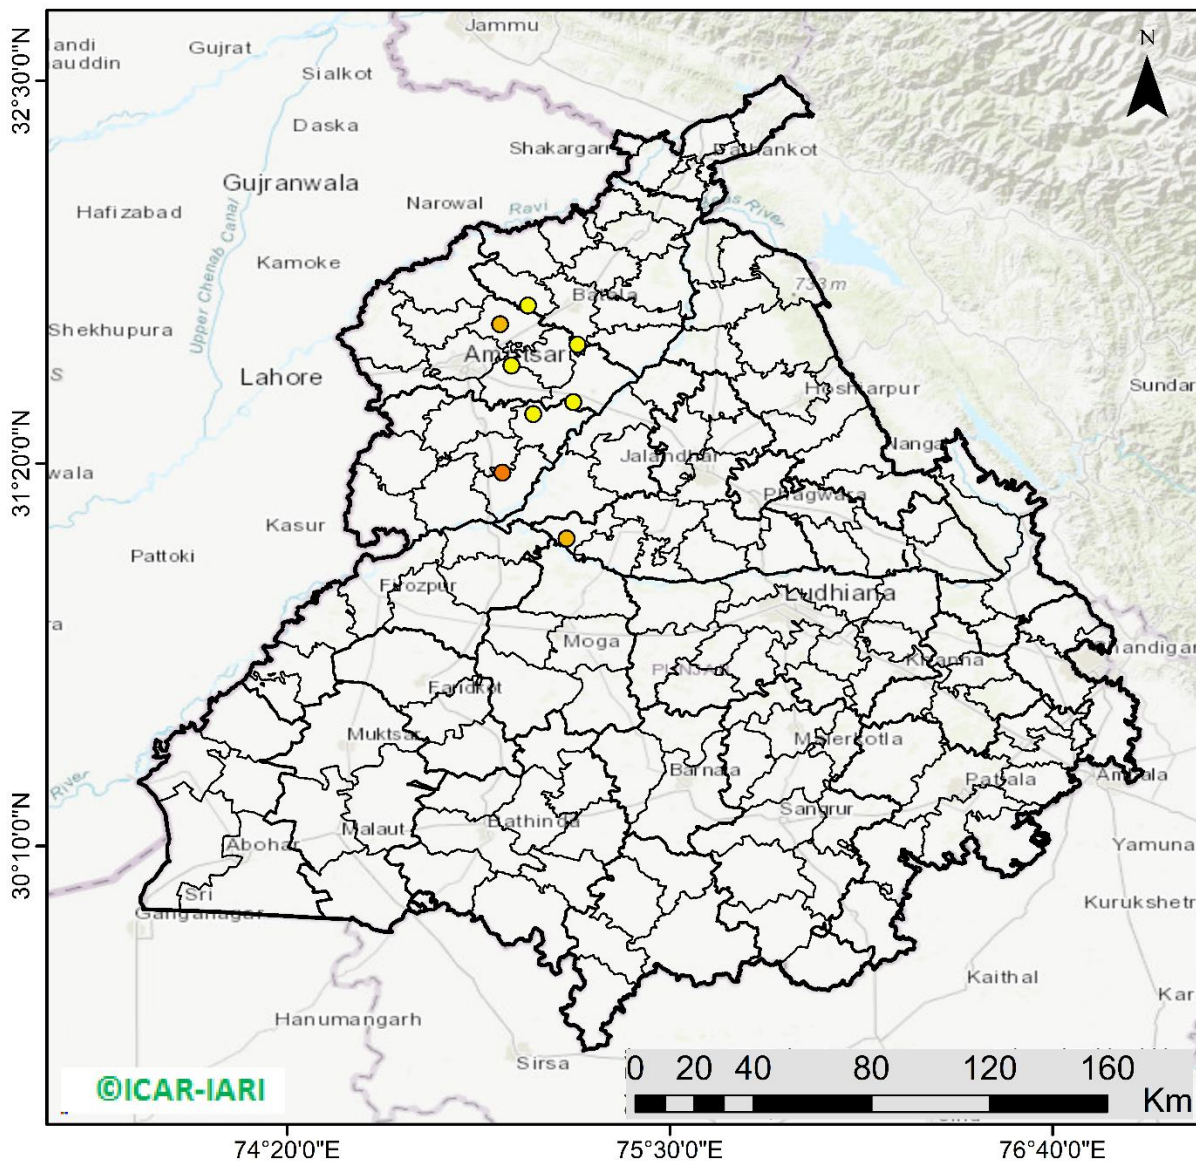

## Highlights for 03-Oct-2024

- The active fire events due to rice residue burning were monitored using satellite remote sensing, following the "Standard Protocol for Estimation of Crop Residue Burning Fire Events using Satellite Data".
- Satellites detected **23** residue burning events in the six study States on **03-Oct-2024**.
- The state wise events detected on **03-Oct-2024** were **08** in Punjab, **06** in Haryana, **07** in UP, **00** in Delhi, **00** in Rajasthan and **07** in MP.
- Total **333** burning events were detected in the six states between **15-Sept-2024** and **03-Oct-2024**, which are distributed as **179**, **110**, **22**, **00**, **09** and **13** in Punjab, Haryana, UP, Delhi, Rajasthan and MP, respectively.

### Rajasthan

# Punjab

## RICE RESIDUE BURNING IN PUNJAB

**08** burning events detected in Punjab during (03rd Oct 2024)