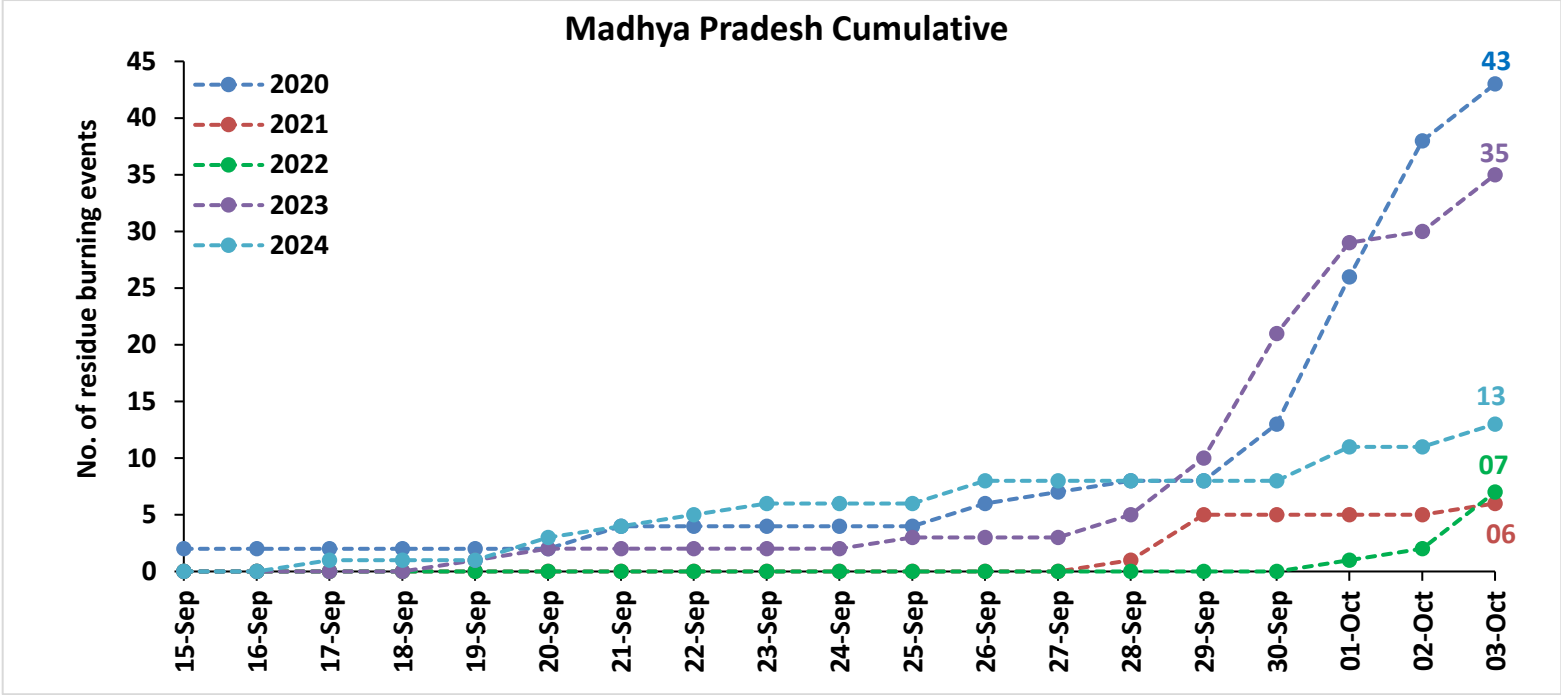

## Highlights for 03-Oct-2024

- The active fire events due to rice residue burning were monitored using satellite remote sensing, following the "Standard Protocol for Estimation of Crop Residue Burning Fire Events using Satellite Data".
- Satellites detected **23** residue burning events in the six study States on **03-Oct-2024**.
- The state wise events detected on **03-Oct-2024** were **08** in Punjab, **06** in Haryana, **07** in UP, **00** in Delhi, **00** in Rajasthan and **07** in MP.
- Total **333** burning events were detected in the six states between **15-Sept-2024** and **03-Oct-2024**, which are distributed as **179**, **110**, **22**, **00**, **09** and **13** in Punjab, Haryana, UP, Delhi, Rajasthan and MP, respectively.

### Uttar Pradesh

### Rajasthan

### Madhya Pradesh

**Comparison of residue burning events in current year (2024) with previous years (2020, 2021, 2022 and 2023) for the study States**

**Comparison of residue burning fire power in current year (2024) with previous years (2020,2021,2022 and 2023) for the study States**