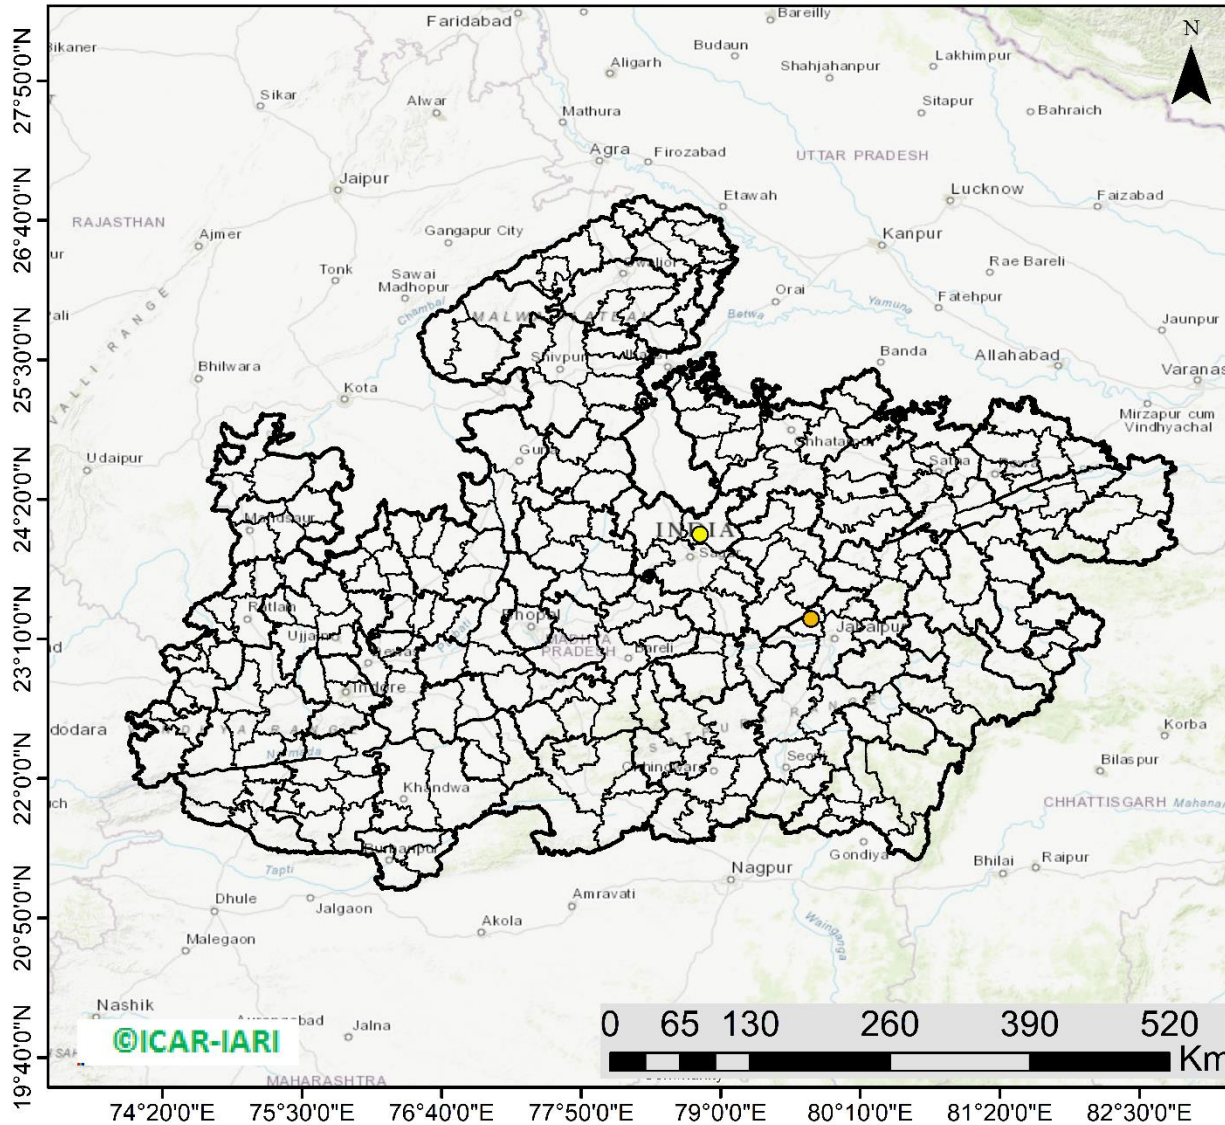

Madhya Pradesh

RICE RESIDUE BURNING IN MADHYA PRADESH

02 burning events detected in MP on (03rd Oct 2024)

Fire Intensity (W/m²)

- 0 - 5
- 6 - 10
- 11 - 15
- 16 - 20
- >20