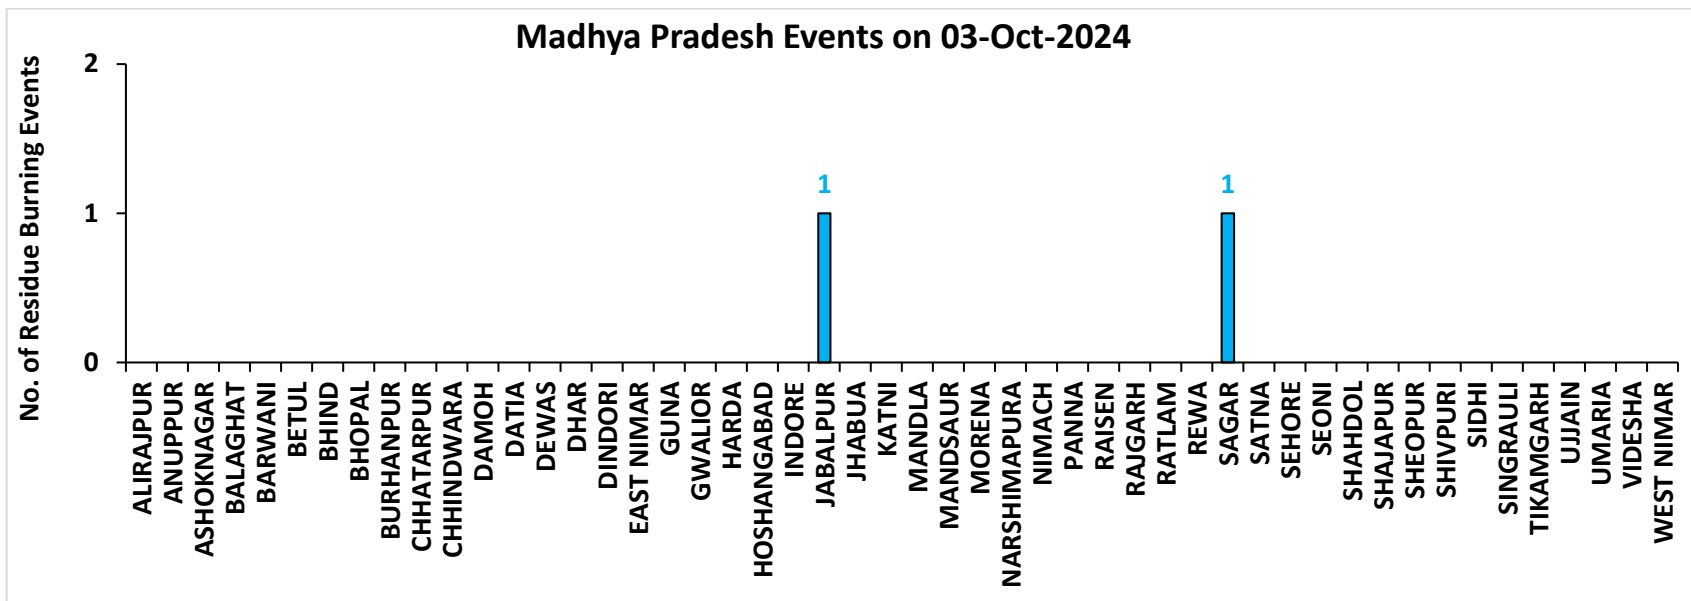

District-wise cumulative number of residues burning events in Madhya Pradesh (15Sep-03Oct-2024)

District-wise cumulative number of residues burning events detected in 2020, 2021, 2022, 2023 and 2024
(Period: 15 September-03 October)

(a) Punjab

District	15 Sep-03 Oct				
	2020	2021	2022	2023	2024
Amritsar	946	158	284	381	86
Barnala	2	0	0	4	0
Bathinda	0	0	0	0	0
Faridkot	3	9	0	2	0
Fatehgarh Sahib	14	0	1	4	1
Fazilka	0	1	0	1	1
Firozpur	16	3	5	6	11
Gurdaspur	48	4	5	6	11
Hoshiarpur	3	0	0	1	0
Jalandhar	12	2	3	8	9
Kapurthala	12	2	3	32	16
Ludhiana	32	11	1	4	2
Malerkotla	0	0	0	0	1
Mansa	1	0	0	1	0
Moga	9	0	0	0	0
Muktsar	1	1	1	0	0
Pathankot	0	0	0	0	0
Patiala	49	11	6	21	2
Rupnagar	1	0	0	0	1
Sangrur	15	3	0	6	6
SAS NAGAR (Mohali)	7	0	1	14	5
SBS Nagar	2	1	1	1	1
Tarn Taran	268	31	39	69	26
Total	1441	237	350	561	179

(b) Haryana

District	15 Sep-03 Oct				
	2020	2021	2022	2023	2024
AMBALA	17	0	3	24	7
BHIWANI	0	0	0	0	0
CHARKHI DADRI	0	0	0	0	0
FARIDABAD	0	0	0	0	9
FATEHABAD	13	1	1	6	5
GURGAON	0	0	0	0	0
HISAR	3	0	0	1	1
JHAJJAR	0	0	0	1	0
JIND	0	0	1	5	4
KAITHAL	17	2	1	5	6
KARNAL	36	4	6	14	33
KURUKSHETRA	28	11	4	32	24
MAHENDRAGARH	0	0	0	0	0
MEWAT	0	0	0	0	0
PALWAL	1	0	0	5	2
PANCHKULA	0	0	0	0	0
PANIPAT	6	0	0	4	1
REWARI	0	0	0	0	0
ROHTAK	0	0	0	1	3
SIRSA	1	0	0	0	1
SONIPAT	2	0	0	17	8
YAMUNANAGAR	7	1	1	22	6
Total	131	19	17	137	110