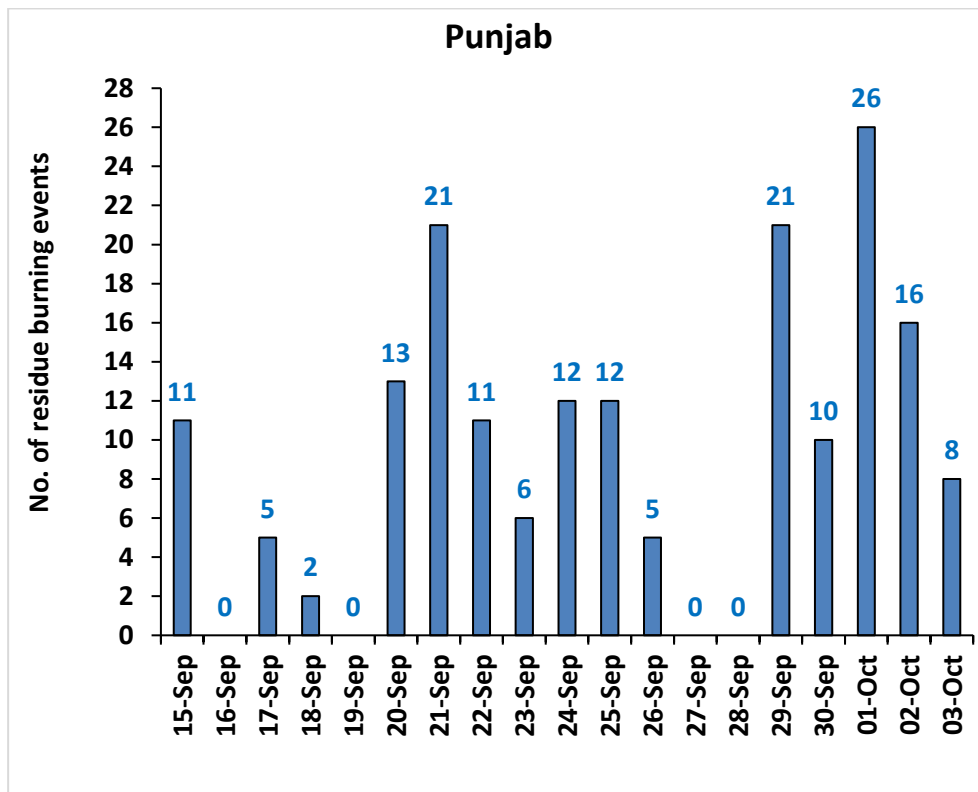

Highlights for 03-Oct-2024

- The active fire events due to rice residue burning were monitored using satellite remote sensing, following the "Standard Protocol for Estimation of Crop Residue Burning Fire Events using Satellite Data".
- Satellites detected **23** residue burning events in the six study States on **03-Oct-2024**.
- The state wise events detected on **03-Oct-2024** were **08** in Punjab, **06** in Haryana, **07** in UP, **00** in Delhi, **00** in Rajasthan and **07** in MP.
- Total **333** burning events were detected in the six states between **15-Sept-2024** and **03-Oct-2024**, which are distributed as **179**, **110**, **22**, **00**, **09** and **13** in Punjab, Haryana, UP, Delhi, Rajasthan and MP, respectively.

Temporal distribution of rice residue burning events for the study States in 2024