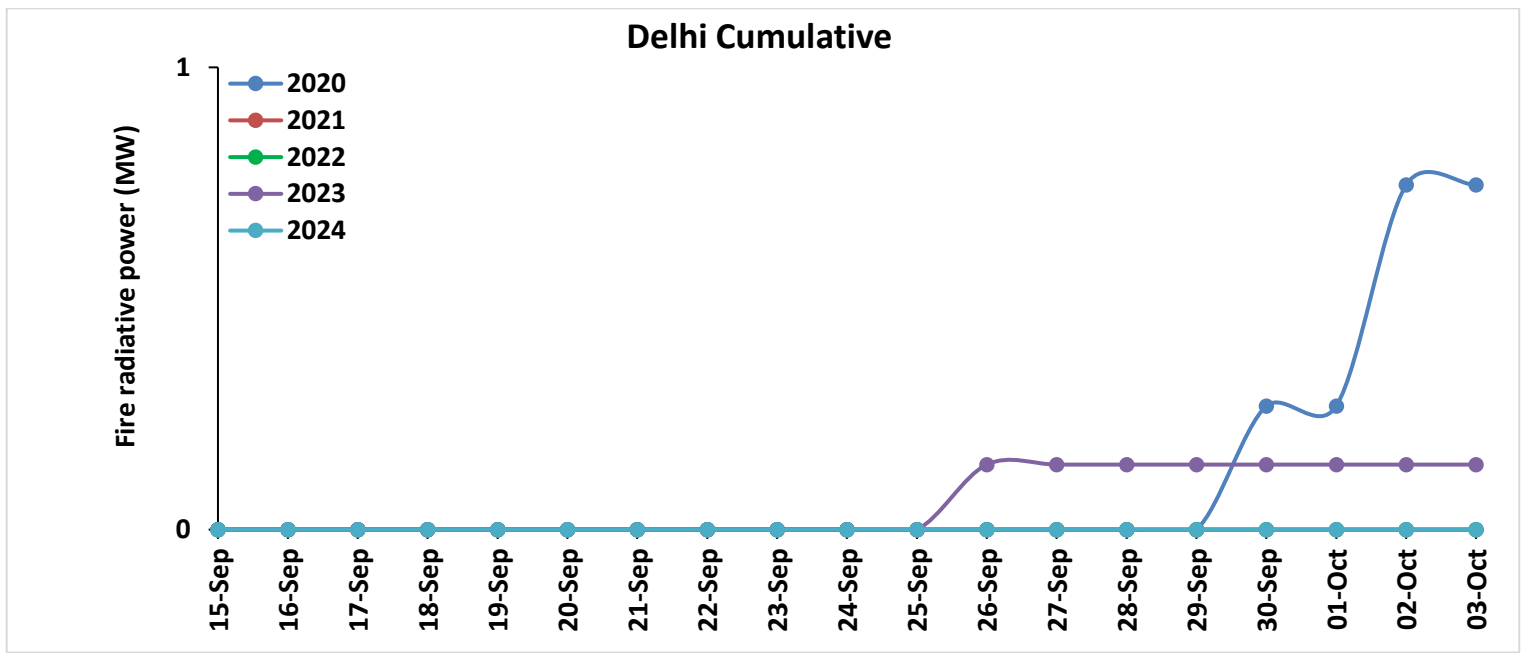

### Madhya Pradesh

**Comparison of residue burning events in current year (2024) with previous years (2020, 2021, 2022 and 2023) for the study States**

**Comparison of residue burning fire power in current year (2024) with previous years (2020,2021,2022 and 2023) for the study States**