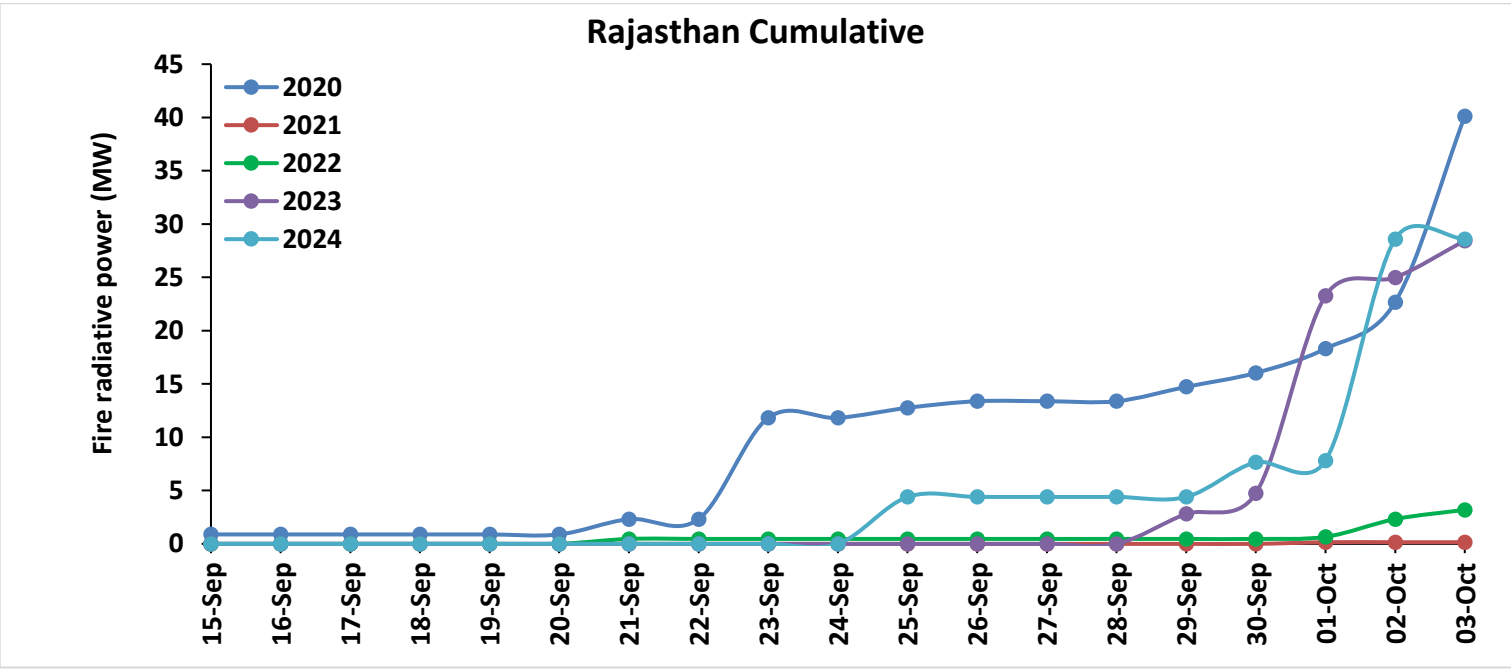

## Highlights for 03-Oct-2024

- The active fire events due to rice residue burning were monitored using satellite remote sensing, following the "Standard Protocol for Estimation of Crop Residue Burning Fire Events using Satellite Data".
- Satellites detected **23** residue burning events in the six study States on **03-Oct-2024**.
- The state wise events detected on **03-Oct-2024** were **08** in Punjab, **06** in Haryana, **07** in UP, **00** in Delhi, **00** in Rajasthan and **07** in MP.
- Total **333** burning events were detected in the six states between **15-Sept-2024** and **03-Oct-2024**, which are distributed as **179**, **110**, **22**, **00**, **09** and **13** in Punjab, Haryana, UP, Delhi, Rajasthan and MP, respectively.

### Madhya Pradesh

**Comparison of residue burning events in current year (2024) with previous years (2020, 2021, 2022 and 2023) for the study States**

**Comparison of residue burning fire power in current year (2024) with previous years (2020,2021,2022 and 2023) for the study States**