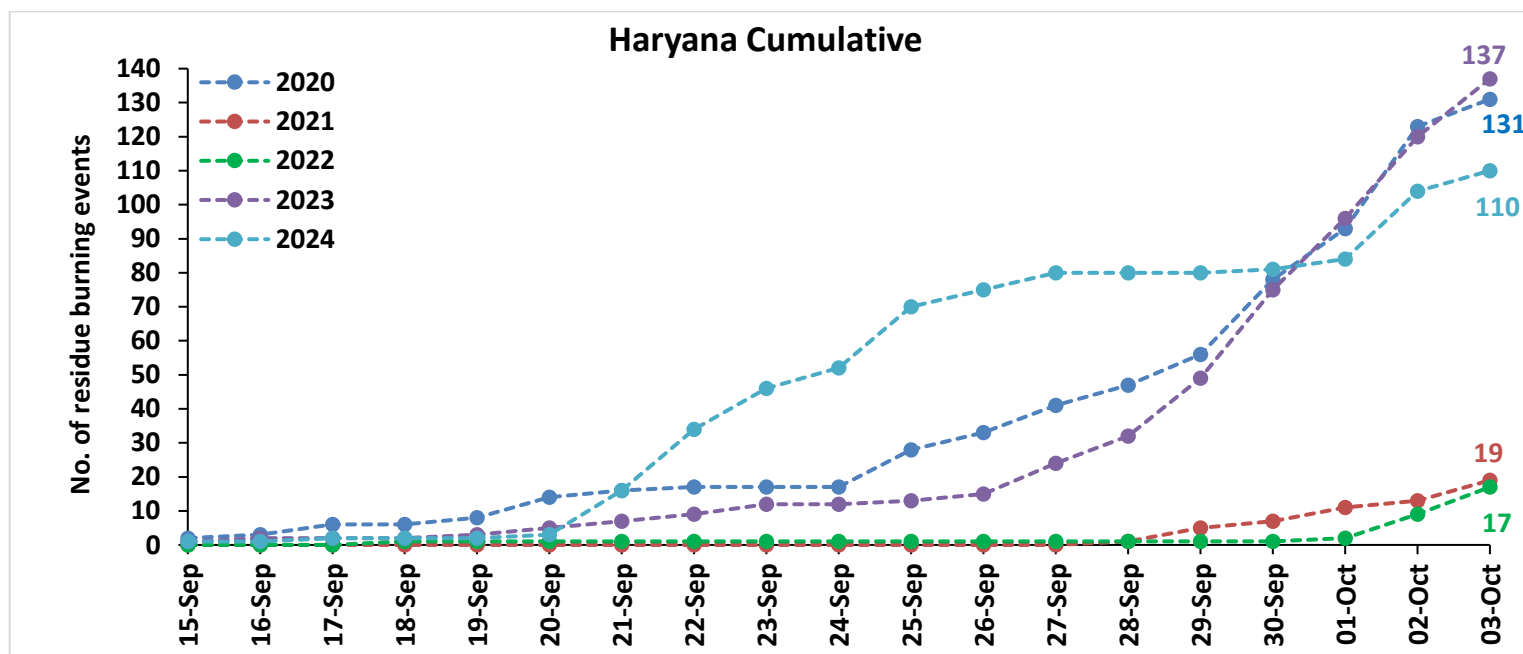

Comparison of residue burning events in current year (2024) with previous years (2020, 2021, 2022 and 2023) for the study States