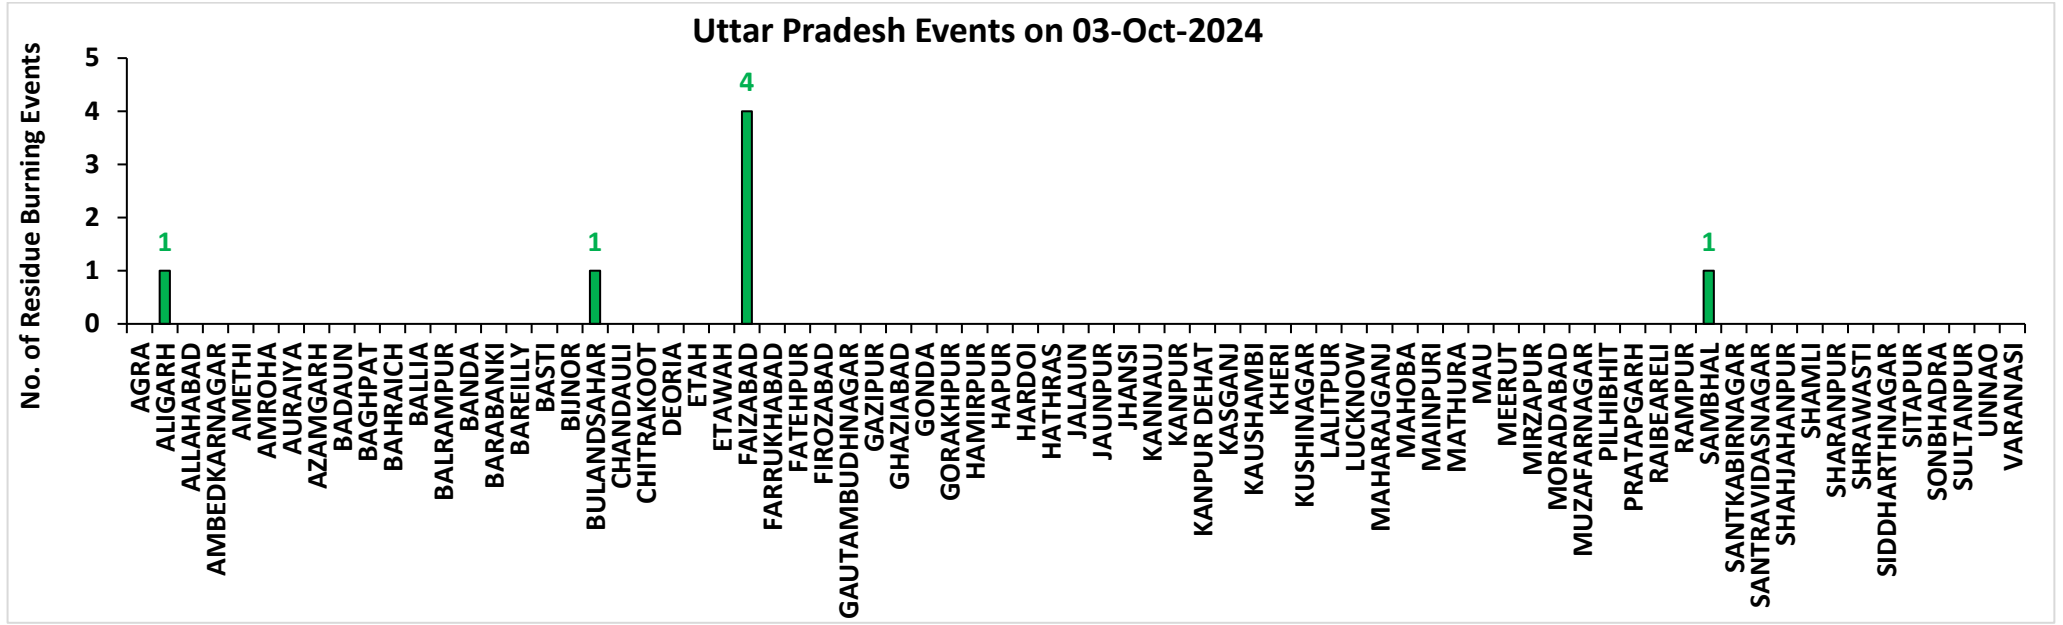

District-wise cumulative number of residues burning events in Uttar Pradesh (15Sep-03Oct-2024)