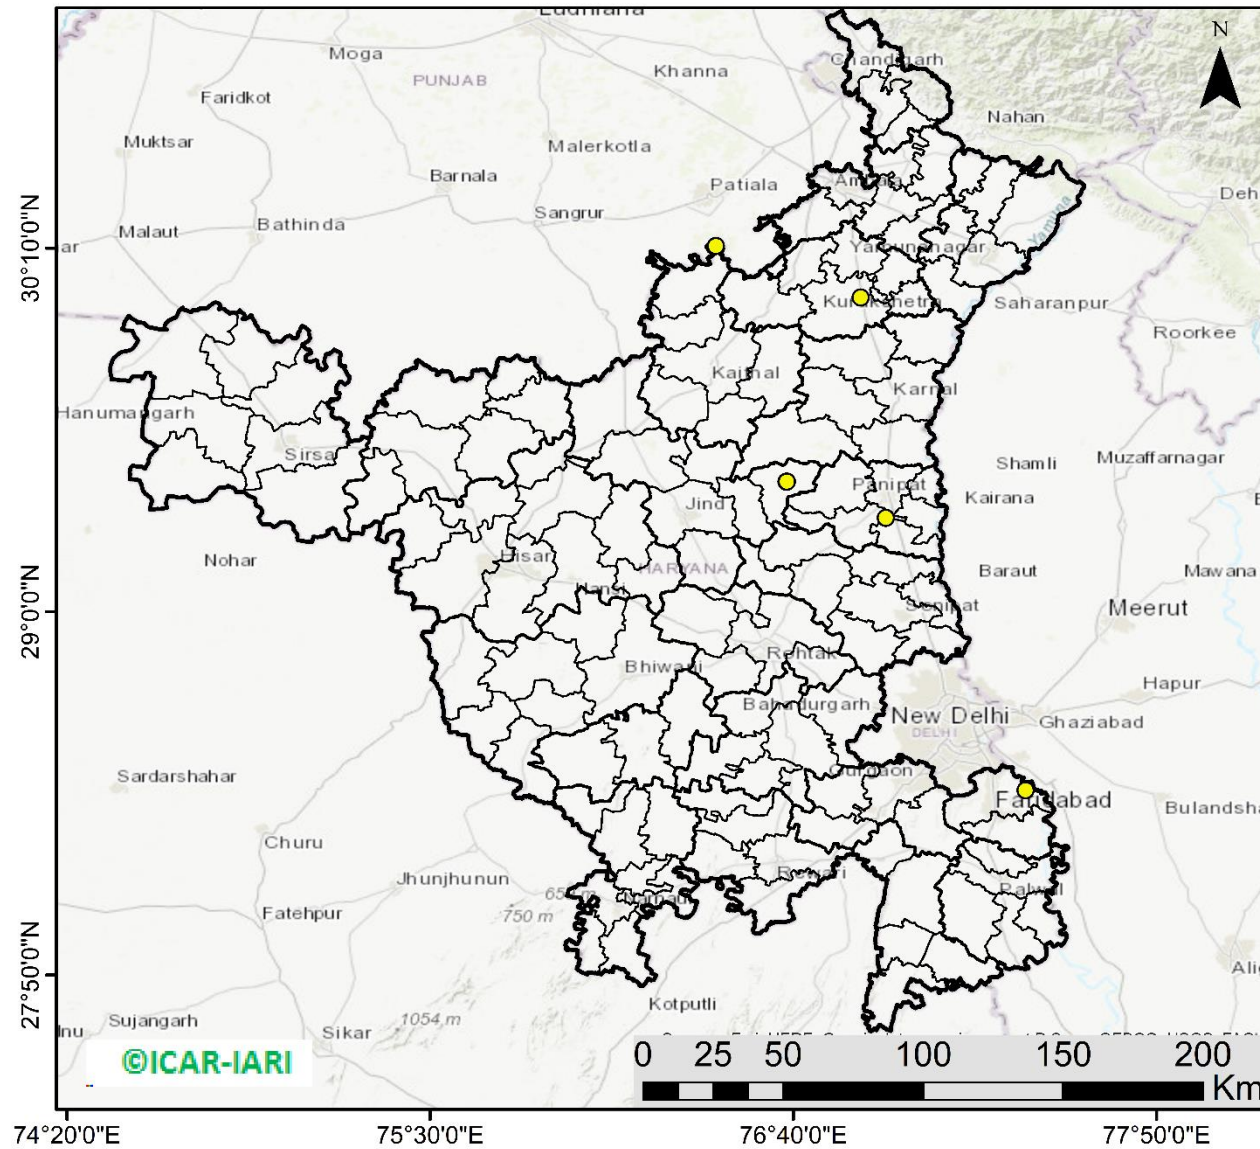

Haryana

RICE RESIDUE BURNING IN HARYANA

06 burning events detected in Haryana on (03rd Oct 2024)

Fire Intensity (W/m²)

- 0 - 5
- 6 - 10
- 11 - 15
- 16 - 20
- >20