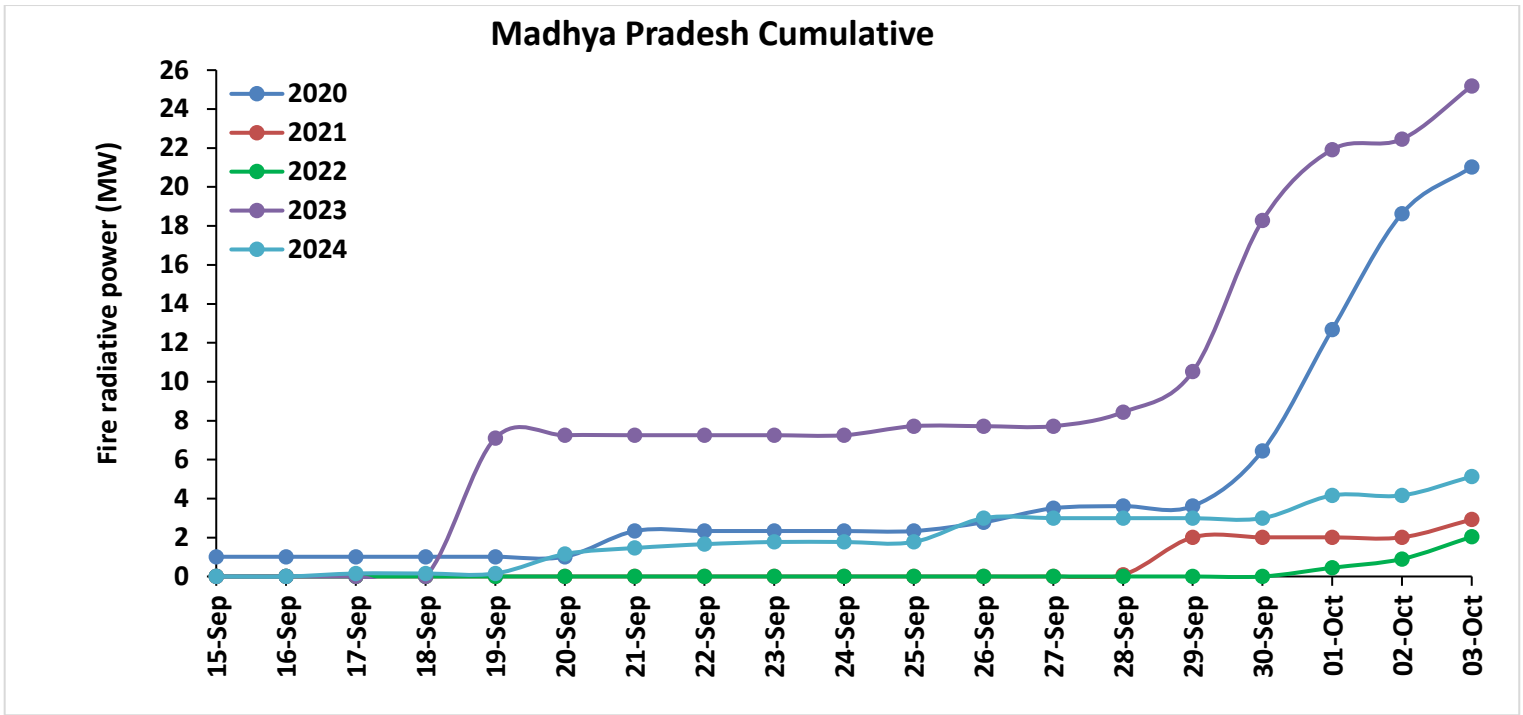

## Highlights for 03-Oct-2024

- The active fire events due to rice residue burning were monitored using satellite remote sensing, following the "Standard Protocol for Estimation of Crop Residue Burning Fire Events using Satellite Data".
- Satellites detected **23** residue burning events in the six study States on **03-Oct-2024**.
- The state wise events detected on **03-Oct-2024** were **08** in Punjab, **06** in Haryana, **07** in UP, **00** in Delhi, **00** in Rajasthan and **07** in MP.
- Total **333** burning events were detected in the six states between **15-Sept-2024** and **03-Oct-2024**, which are distributed as **179**, **110**, **22**, **00**, **09** and **13** in Punjab, Haryana, UP, Delhi, Rajasthan and MP, respectively.

### Madhya Pradesh

**Comparison of residue burning events in current year (2024) with previous years (2020, 2021, 2022 and 2023) for the study States**

**Comparison of residue burning fire power in current year (2024) with previous years (2020,2021,2022 and 2023) for the study States**