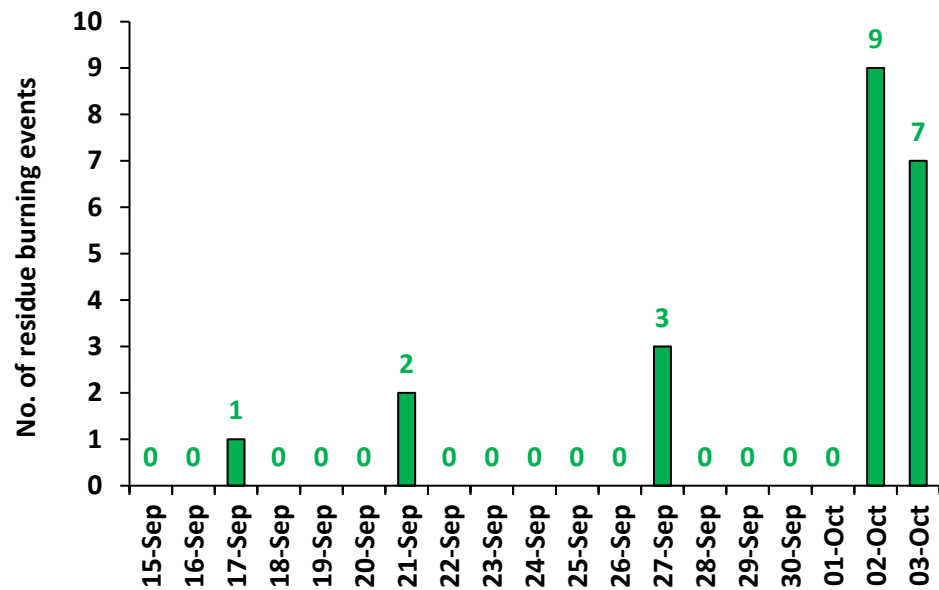

Uttar Pradesh