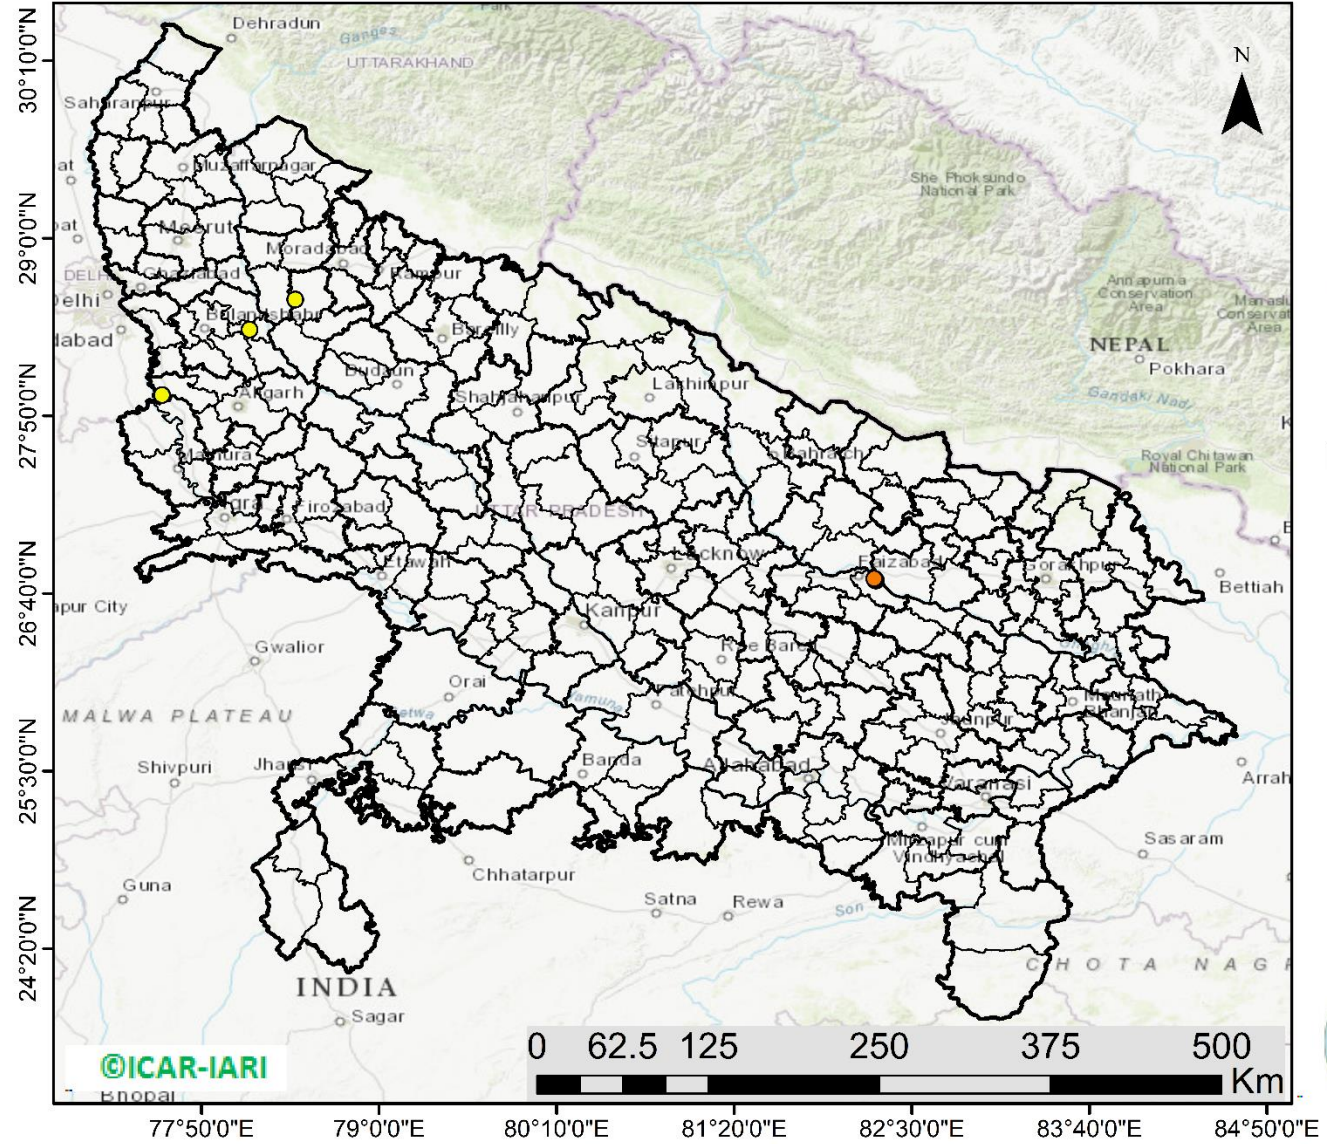

Uttar Pradesh

RICE RESIDUE BURNING IN UTTAR PRADESH

07 burning events detected in Uttar Pradesh on (03rd Oct 2024)

Fire Intensity (W/m²)

- 0 - 5
- 6 - 10
- 11 - 15
- 16 - 20
- >20