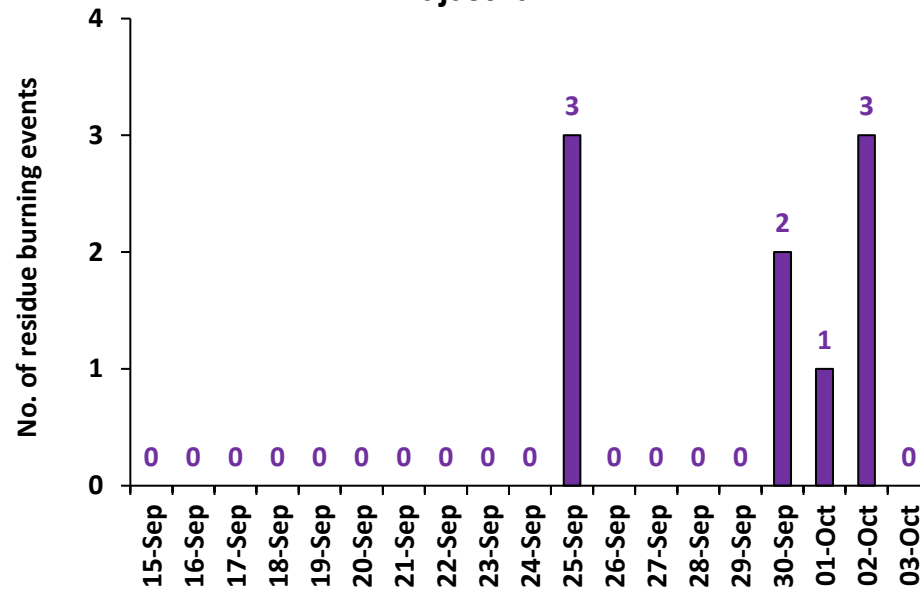

Uttar Pradesh

Rajasthan

Madhya Pradesh