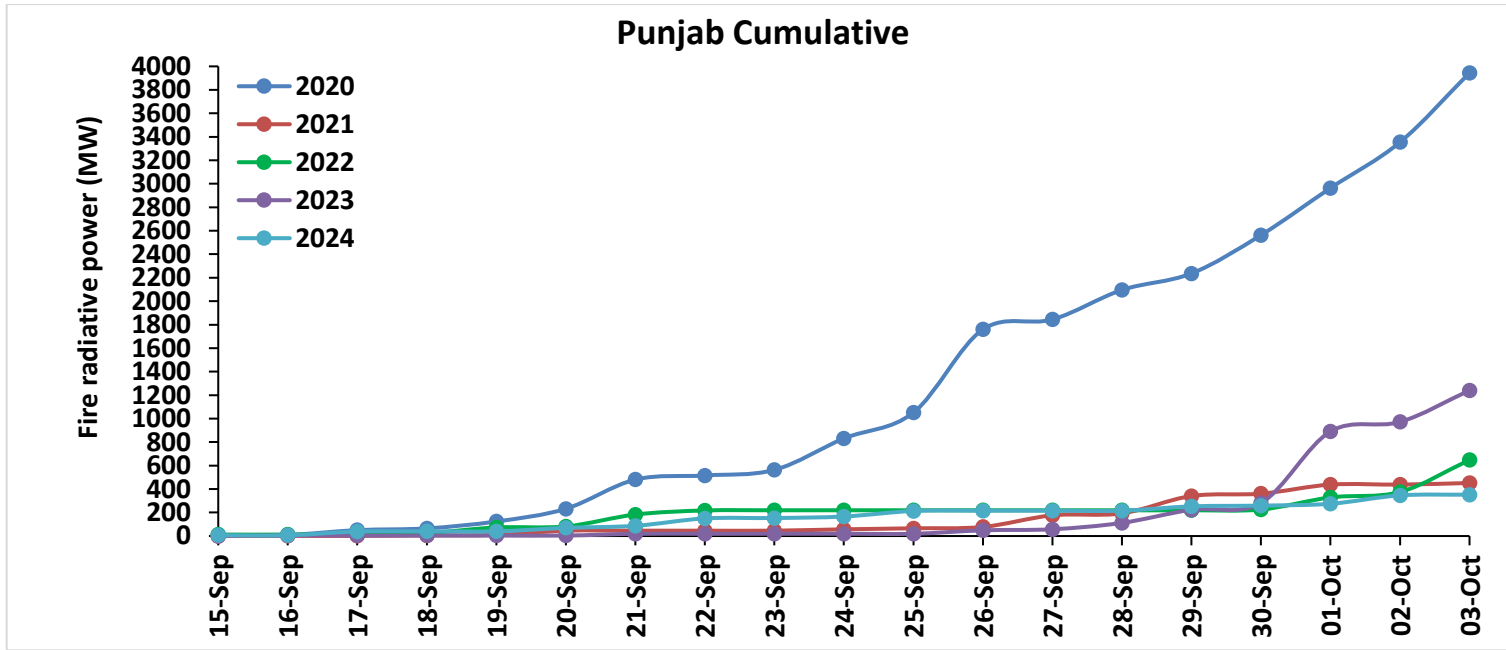

## Highlights for 03-Oct-2024

- The active fire events due to rice residue burning were monitored using satellite remote sensing, following the "Standard Protocol for Estimation of Crop Residue Burning Fire Events using Satellite Data".
- Satellites detected **23** residue burning events in the six study States on **03-Oct-2024**.
- The state wise events detected on **03-Oct-2024** were **08** in Punjab, **06** in Haryana, **07** in UP, **00** in Delhi, **00** in Rajasthan and **07** in MP.
- Total **333** burning events were detected in the six states between **15-Sept-2024** and **03-Oct-2024**, which are distributed as **179**, **110**, **22**, **00**, **09** and **13** in Punjab, Haryana, UP, Delhi, Rajasthan and MP, respectively.

### Madhya Pradesh

**Comparison of residue burning events in current year (2024) with previous years (2020, 2021, 2022 and 2023) for the study States**

**Comparison of residue burning fire power in current year (2024) with previous years (2020,2021,2022 and 2023) for the study States**