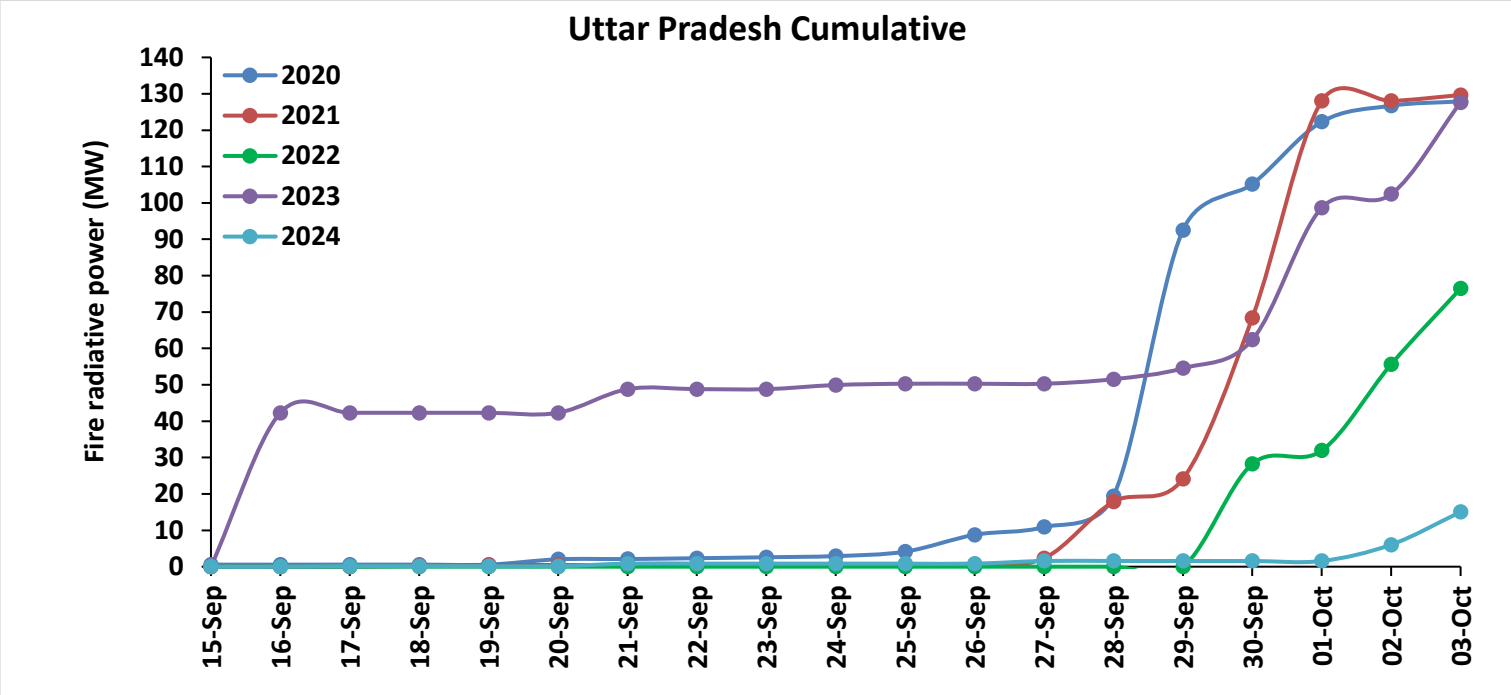

## Highlights for 03-Oct-2024

- The active fire events due to rice residue burning were monitored using satellite remote sensing, following the "Standard Protocol for Estimation of Crop Residue Burning Fire Events using Satellite Data".
- Satellites detected **23** residue burning events in the six study States on **03-Oct-2024**.
- The state wise events detected on **03-Oct-2024** were **08** in Punjab, **06** in Haryana, **07** in UP, **00** in Delhi, **00** in Rajasthan and **07** in MP.
- Total **333** burning events were detected in the six states between **15-Sept-2024** and **03-Oct-2024**, which are distributed as **179**, **110**, **22**, **00**, **09** and **13** in Punjab, Haryana, UP, Delhi, Rajasthan and MP, respectively.

### Madhya Pradesh

**Comparison of residue burning events in current year (2024) with previous years (2020, 2021, 2022 and 2023) for the study States**

**Comparison of residue burning fire power in current year (2024) with previous years (2020,2021,2022 and 2023) for the study States**