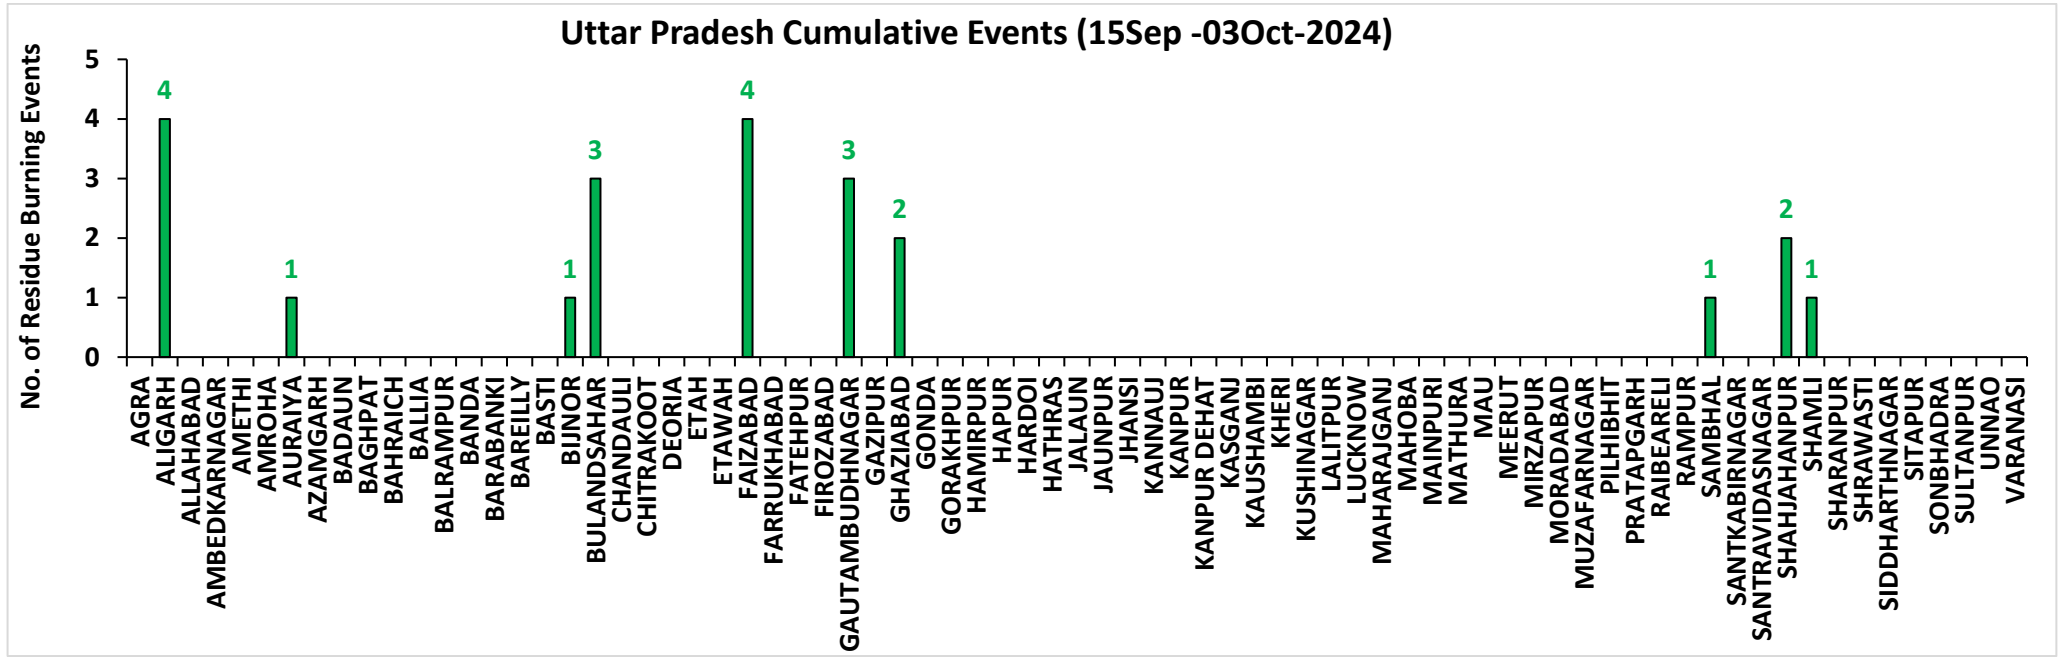

District-wise cumulative number of residues burning events in Uttar Pradesh (15Sep-03Oct-2024)