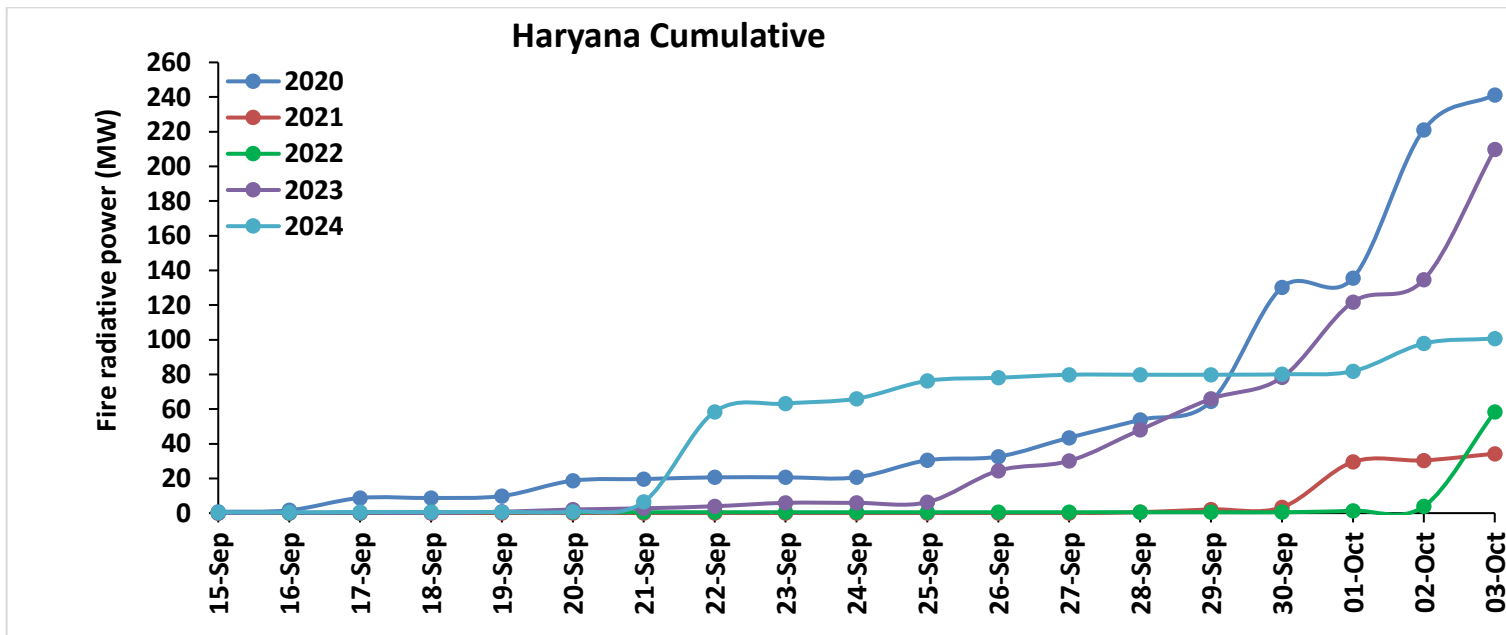

## Highlights for 03-Oct-2024

- The active fire events due to rice residue burning were monitored using satellite remote sensing, following the "Standard Protocol for Estimation of Crop Residue Burning Fire Events using Satellite Data".
- Satellites detected **23** residue burning events in the six study States on **03-Oct-2024**.
- The state wise events detected on **03-Oct-2024** were **08** in Punjab, **06** in Haryana, **07** in UP, **00** in Delhi, **00** in Rajasthan and **07** in MP.
- Total **333** burning events were detected in the six states between **15-Sept-2024** and **03-Oct-2024**, which are distributed as **179**, **110**, **22**, **00**, **09** and **13** in Punjab, Haryana, UP, Delhi, Rajasthan and MP, respectively.

### Madhya Pradesh

**Comparison of residue burning events in current year (2024) with previous years (2020, 2021, 2022 and 2023) for the study States**

**Comparison of residue burning fire power in current year (2024) with previous years (2020,2021,2022 and 2023) for the study States**