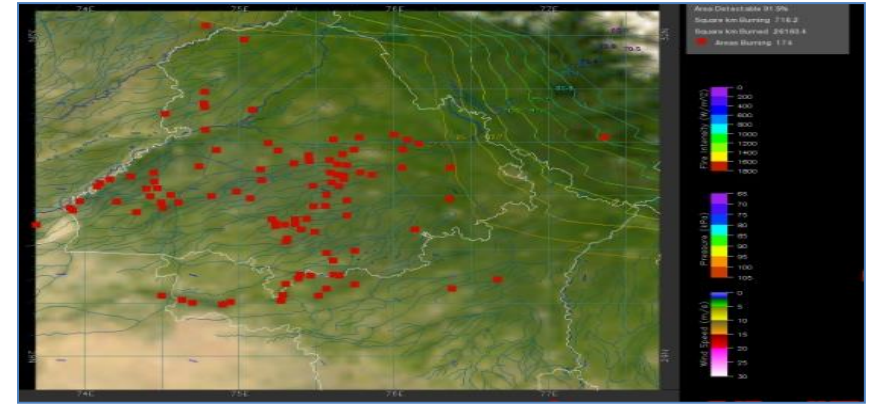

MONITORING PADDY RESIDUE BURNING IN INDIA USING SATELLITE REMOTE SENSING DURING 2024

Bulletin
No. 19

Events Date:
03-Oct-2024

Issued on:
03-Oct-2024

Consortium for Research on Agroecosystem Monitoring and Modeling from Space (CREAMS)
Laboratory,

Division of Agricultural Physics, ICAR – Indian Agricultural Research Institute, New Delhi – 110012

<https://creams.iari.res.in>