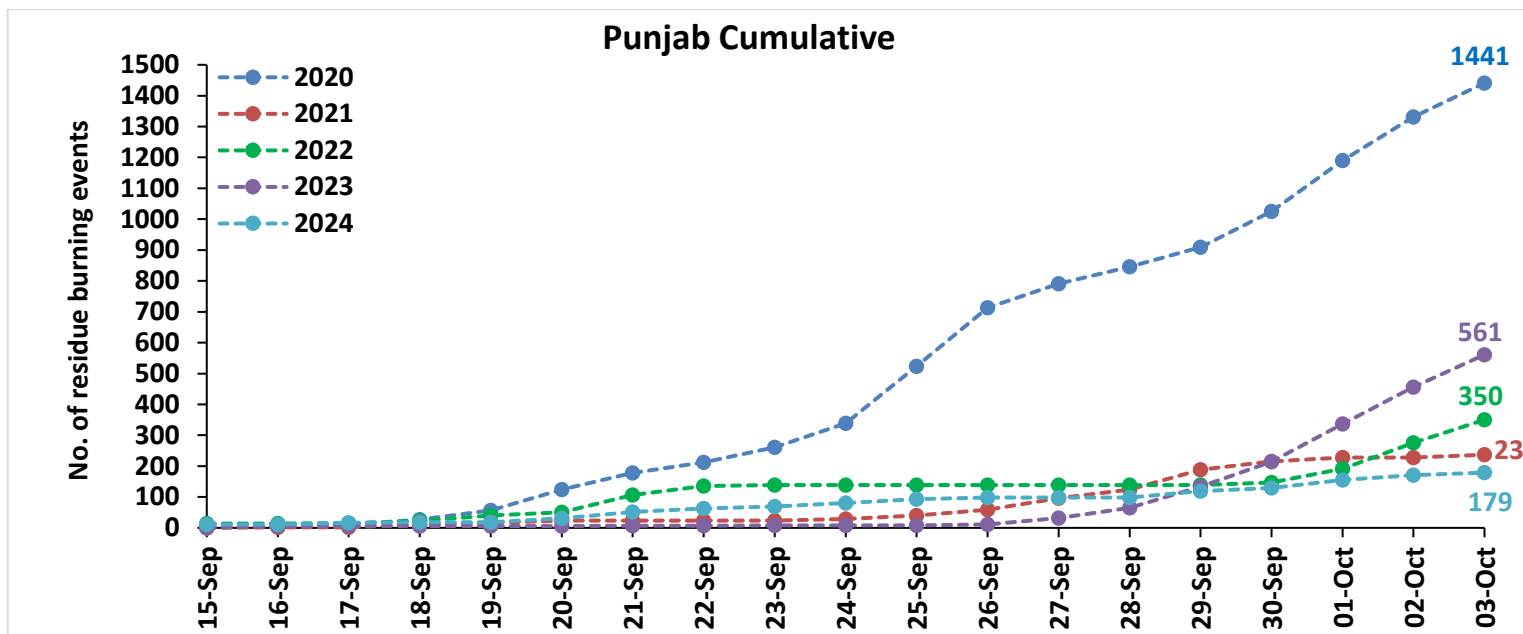

Comparison of residue burning events in current year (2024) with previous years (2020, 2021, 2022 and 2023) for the study States