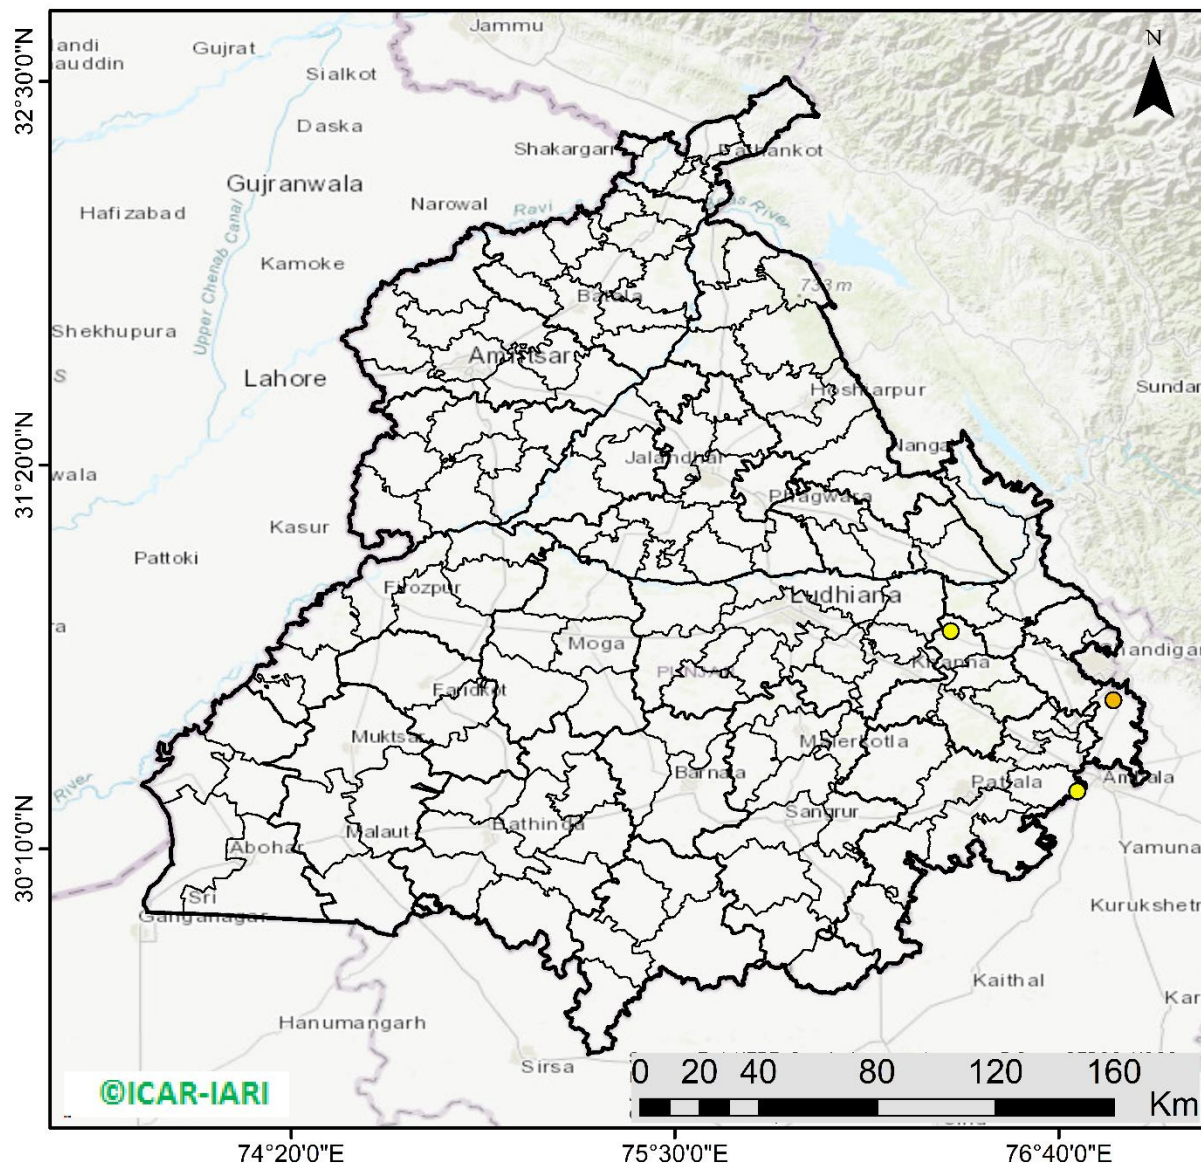

Division of Agricultural Physics, ICAR – Indian Agricultural Research Institute, New Delhi – 110012

<https://creams.iari.res.in>

Highlights for 06-Oct-2024

- The active fire events due to rice residue burning were monitored using satellite remote sensing, following the "Standard Protocol for Estimation of Crop Residue Burning Fire Events using Satellite Data".
- Satellites detected **56** residue burning events in the six study States on **06-Oct-2024**.
- The state wise events detected on **06-Oct-2024** were **03** in Punjab, **23** in Haryana, **17** in UP, **00** in Delhi, **01** in Rajasthan and **12** in MP.
- Total **425** burning events were detected in the six states between **15-Sept-2024** and **06-Oct-2024**, which are distributed as **196**, **150**, **40**, **00**, **12** and **27** in Punjab, Haryana, UP, Delhi, Rajasthan and MP, respectively.

Temporal distribution of rice residue burning events for the study States in 2024

Uttar Pradesh

Rajasthan

Madhya Pradesh

Comparison of residue burning events in current year (2024) with previous years (2020, 2021, 2022 and 2023) for the study States

Comparison of residue burning fire power in current year (2024) with previous years (2020,2021,2022 and 2023) for the study States

Punjab

RICE RESIDUE BURNING IN PUNJAB

03 burning events detected in Punjab during (06th Oct 2024)