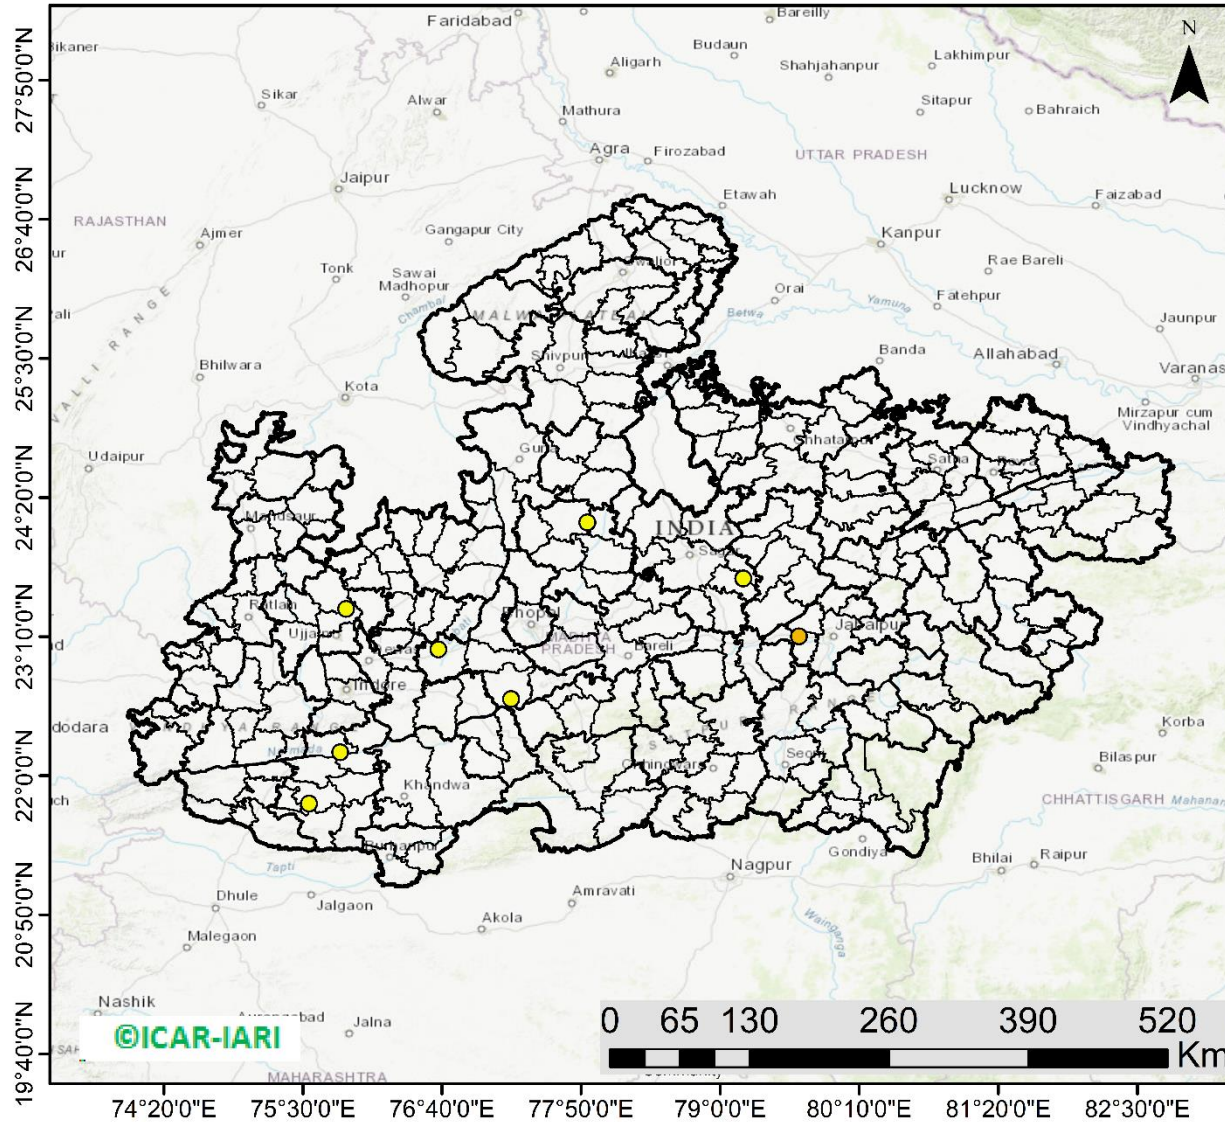

Madhya Pradesh

RICE RESIDUE BURNING IN MADHYA PRADESH

12 burning events detected in MP on (06th Oct 2024)

Fire Intensity (W/m²)

- 0 - 5
- 6 - 10
- 11 - 15
- 16 - 20
- >20