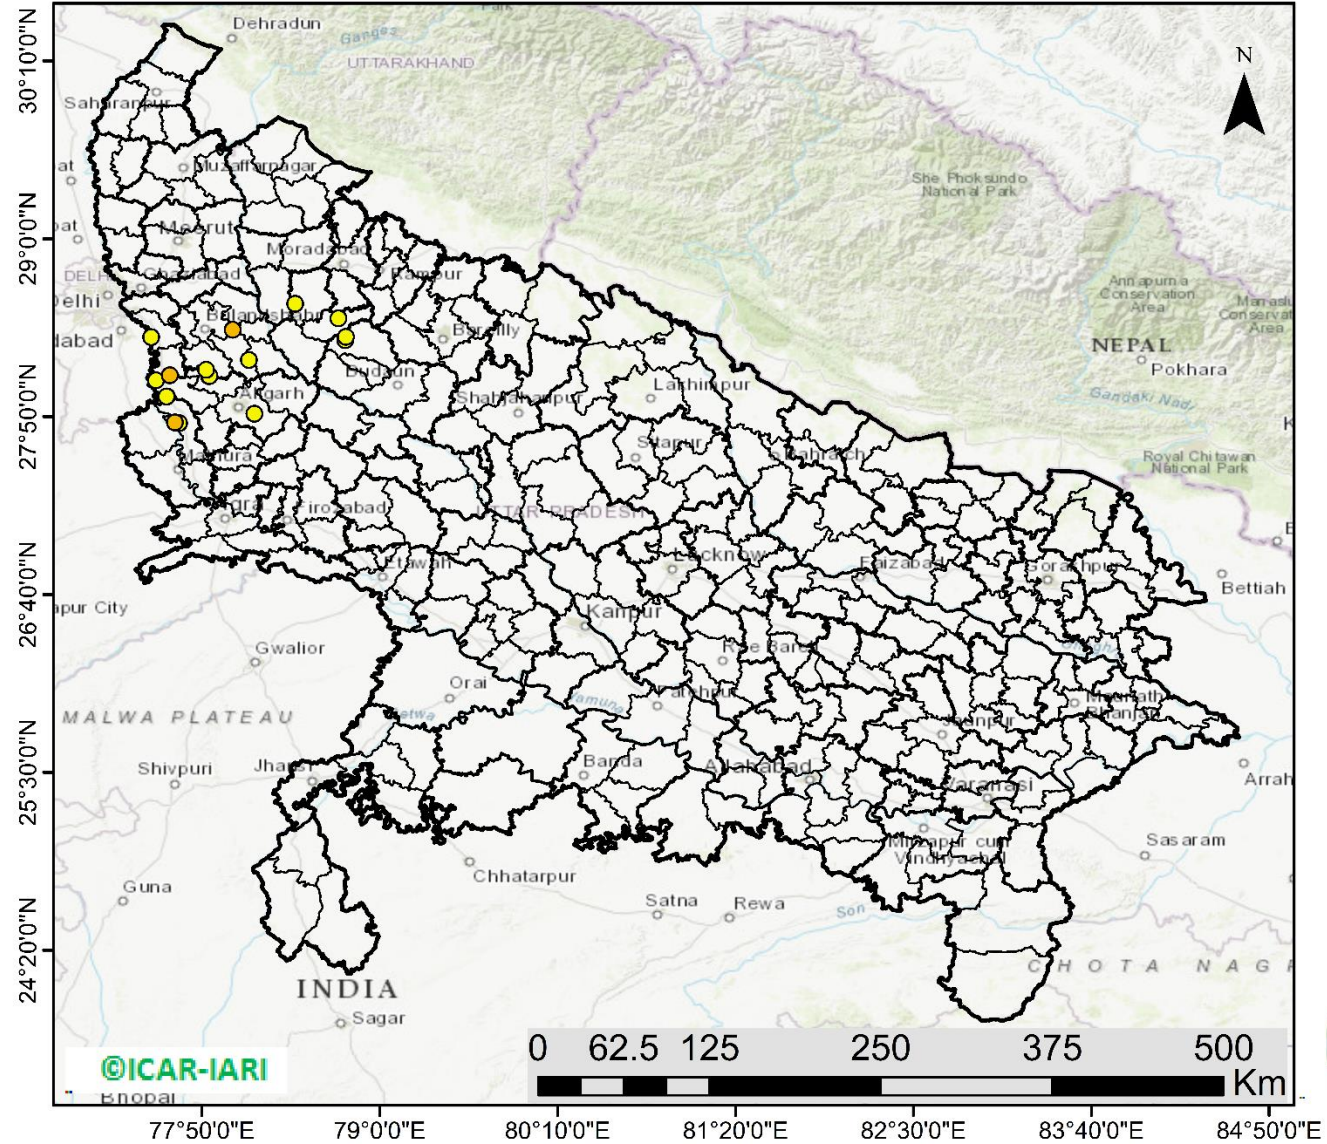

Division of Agricultural Physics, ICAR – Indian Agricultural Research Institute, New Delhi – 110012

<https://creams.iari.res.in>

Highlights for 06-Oct-2024

- The active fire events due to rice residue burning were monitored using satellite remote sensing, following the "Standard Protocol for Estimation of Crop Residue Burning Fire Events using Satellite Data".
- Satellites detected **56** residue burning events in the six study States on **06-Oct-2024**.
- The state wise events detected on **06-Oct-2024** were **03** in Punjab, **23** in Haryana, **17** in UP, **00** in Delhi, **01** in Rajasthan and **12** in MP.
- Total **425** burning events were detected in the six states between **15-Sept-2024** and **06-Oct-2024**, which are distributed as **196**, **150**, **40**, **00**, **12** and **27** in Punjab, Haryana, UP, Delhi, Rajasthan and MP, respectively.

Temporal distribution of rice residue burning events for the study States in 2024

Uttar Pradesh

Rajasthan

Madhya Pradesh

Comparison of residue burning events in current year (2024) with previous years (2020, 2021, 2022 and 2023) for the study States

Haryana

RICE RESIDUE BURNING IN HARYANA

23 burning events detected in Haryana on (06th Oct 2024)

Fire Intensity (W/m²)

- 0 - 5
- 6 - 10
- 11 - 15
- 16 - 20
- >20

<http://geoportal.icar.gov.in:8080/geoexplorer/composer/>

District-wise cumulative number of residues burning events in Haryana (15Sep-06Oct-2024)

Uttar Pradesh

RICE RESIDUE BURNING IN UTTAR PRADESH

17 burning events detected in Uttar Pradesh on (06th Oct 2024)