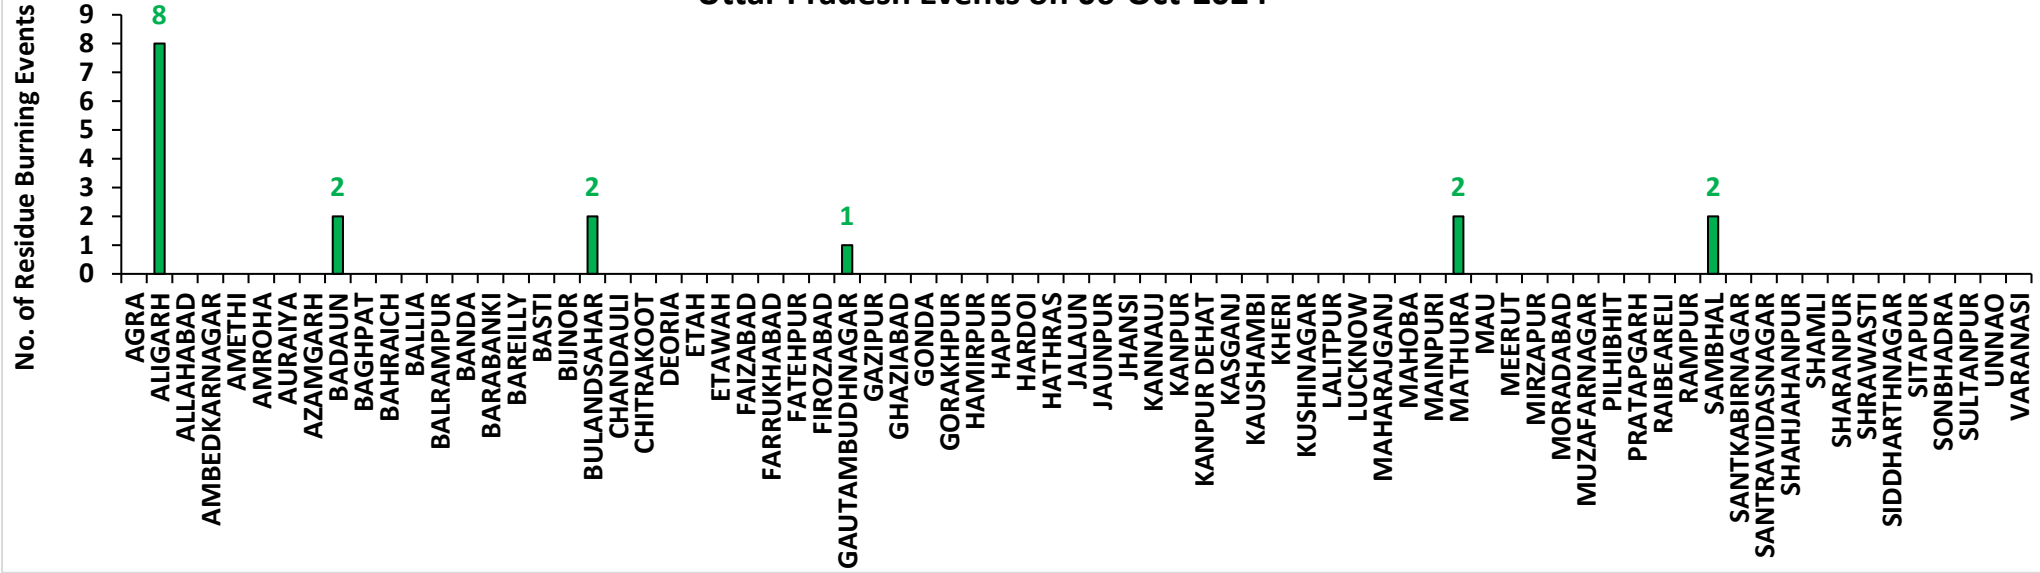

District-wise cumulative number of residues burning events in Uttar Pradesh (15Sep-06Oct-2024)

Uttar Pradesh Events on 06-Oct-2024