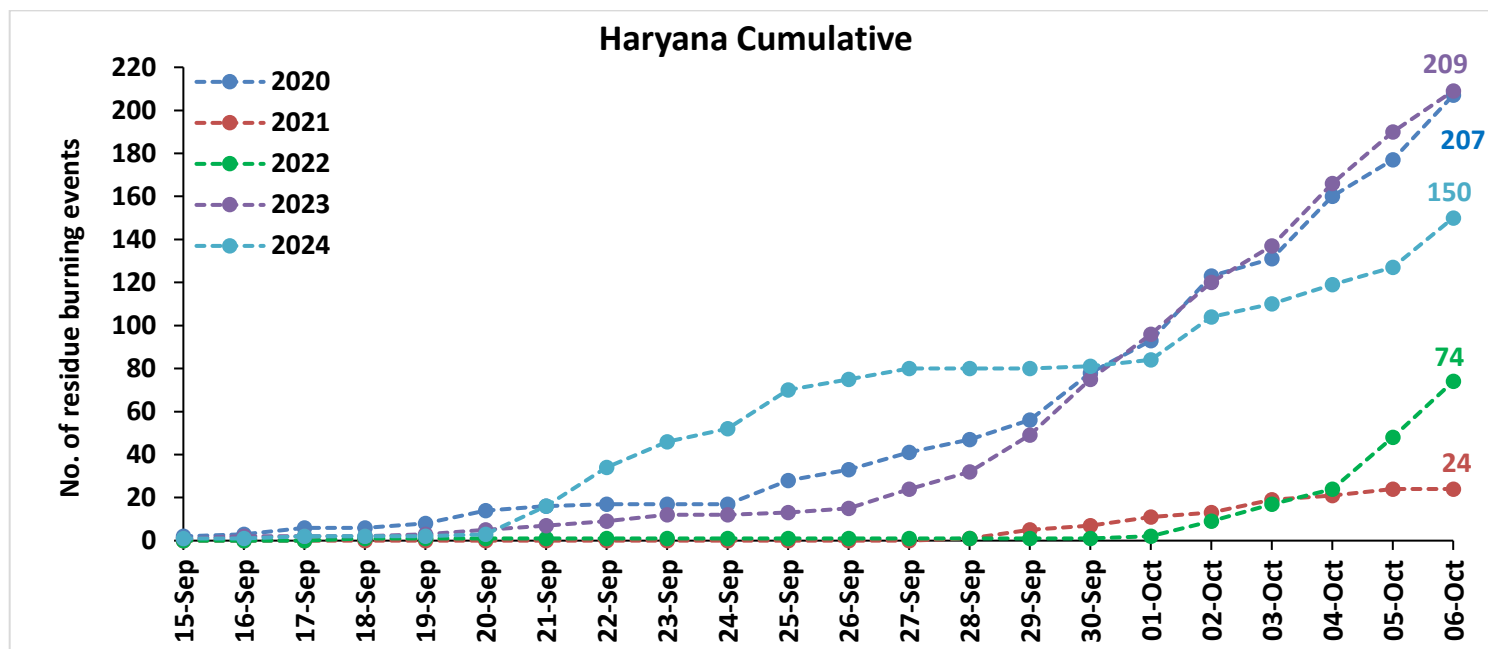

Division of Agricultural Physics, ICAR – Indian Agricultural Research Institute, New Delhi – 110012

<https://creams.iari.res.in>

Highlights for 06-Oct-2024

- The active fire events due to rice residue burning were monitored using satellite remote sensing, following the "Standard Protocol for Estimation of Crop Residue Burning Fire Events using Satellite Data".
- Satellites detected **56** residue burning events in the six study States on **06-Oct-2024**.
- The state wise events detected on **06-Oct-2024** were **03** in Punjab, **23** in Haryana, **17** in UP, **00** in Delhi, **01** in Rajasthan and **12** in MP.
- Total **425** burning events were detected in the six states between **15-Sept-2024** and **06-Oct-2024**, which are distributed as **196**, **150**, **40**, **00**, **12** and **27** in Punjab, Haryana, UP, Delhi, Rajasthan and MP, respectively.

Temporal distribution of rice residue burning events for the study States in 2024

Uttar Pradesh

Rajasthan

Madhya Pradesh

Comparison of residue burning events in current year (2024) with previous years (2020, 2021, 2022 and 2023) for the study States

Comparison of residue burning fire power in current year (2024) with previous years (2020,2021,2022 and 2023) for the study States

Punjab

RICE RESIDUE BURNING IN PUNJAB

03 burning events detected in Punjab during (06th Oct 2024)