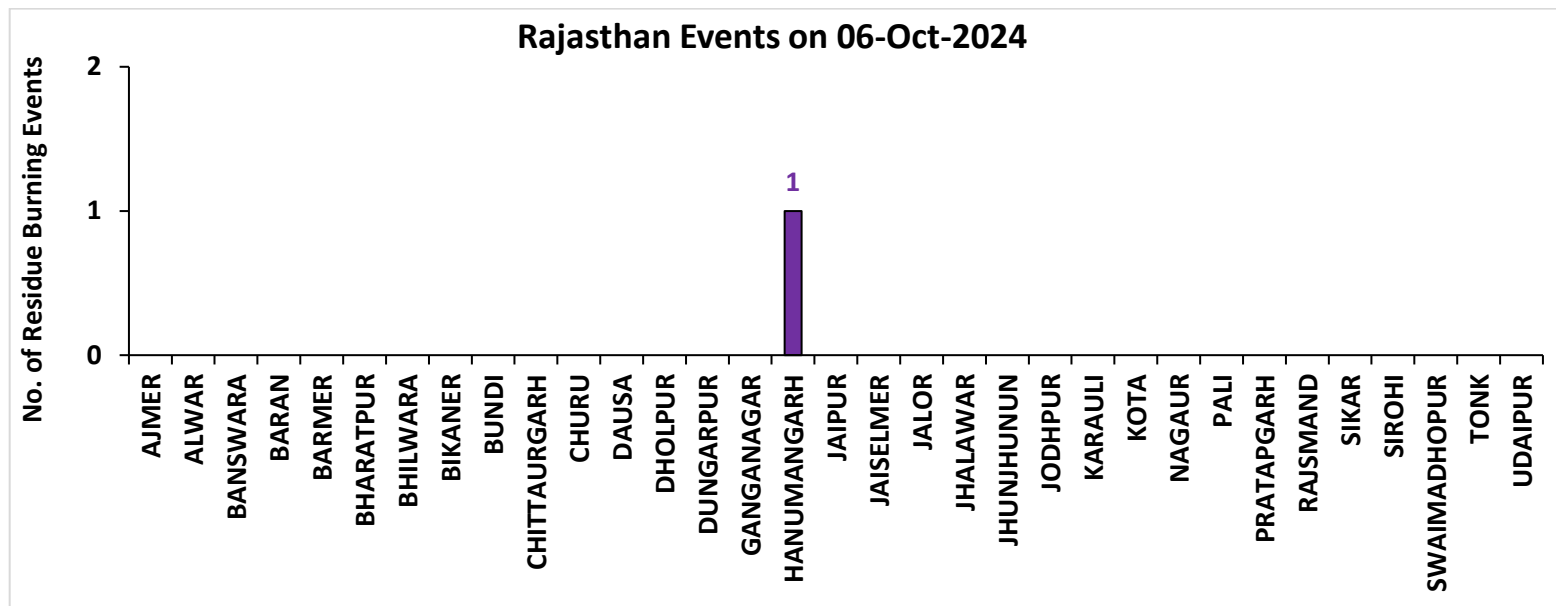

District-wise cumulative number of residues burning events in Rajasthan (15Sep-06Oct-2024)