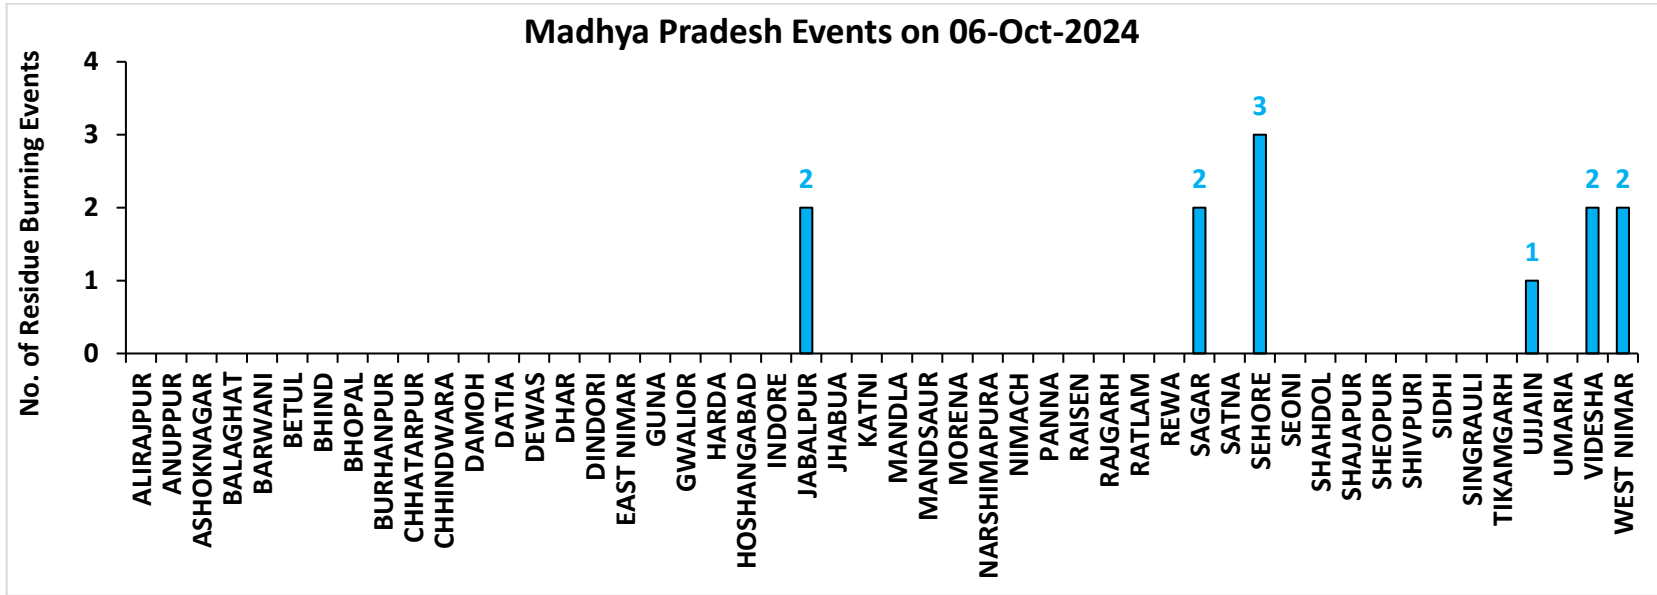

District-wise cumulative number of residues burning events in Madhya Pradesh (15Sep-06Oct-2024)

District-wise cumulative number of residues burning events detected in 2020, 2021, 2022, 2023 and 2024
(Period: 15 September-06 October)

(a) Punjab

District	15 Sep-06 Oct				
	2020	2021	2022	2023	2024
Amritsar	1141	190	419	519	96
Barnala	5	0	2	6	0
Bathinda	0	0	0	0	0
Faridkot	5	9	2	5	0
Fatehgarh Sahib	19	3	3	6	2
Fazilka	0	1	0	1	2
Firozpur	40	5	15	16	12
Gurdaspur	84	5	7	10	11
Hoshiarpur	3	0	0	2	0
Jalandhar	21	7	12	13	9
Kapurthala	28	4	19	46	16
Ludhiana	46	23	6	7	2
Malerkotla	0	0	0	2	1
Mansa	2	0	1	4	0
Moga	12	2	2	2	1
Muktsar	1	1	1	0	0
Pathankot	0	0	0	0	0
Patiala	89	12	22	46	4
Rupnagar	4	1	0	1	1
Sangrur	32	4	7	17	6
SAS NAGAR (Mohali)	10	2	4	24	6
SBS Nagar	2	1	2	2	1
Tarn Taran	391	50	106	116	26
Total	1935	320	630	845	196

(b) Haryana

District	15 Sep-06 Oct				
	2020	2021	2022	2023	2024
AMBALA	27	1	9	46	14
BHIWANI	0	0	0	0	0
CHARKHI DADRI	0	0	0	0	0
FARIDABAD	0	0	0	0	10
FATEHABAD	17	1	3	15	6
GURGAON	0	0	0	0	0
HISAR	3	0	0	4	1
JHAJJAR	0	0	0	2	0
JIND	2	0	5	15	6
KAITHAL	29	2	8	10	9
KARNAL	55	5	19	16	38
KURUKSHETRA	43	13	26	41	34
MAHENDRAGARH	0	0	0	0	0
MEWAT	0	0	0	0	0
PALWAL	2	0	0	6	4
PANCHKULA	0	0	0	0	0
PANIPAT	6	0	1	8	5
REWARI	0	0	0	0	0
ROHTAK	0	0	0	1	3
SIRSA	2	0	0	0	2
SONIPAT	5	1	2	22	8
YAMUNANAGAR	16	1	1	23	10
Total	207	24	74	209	150