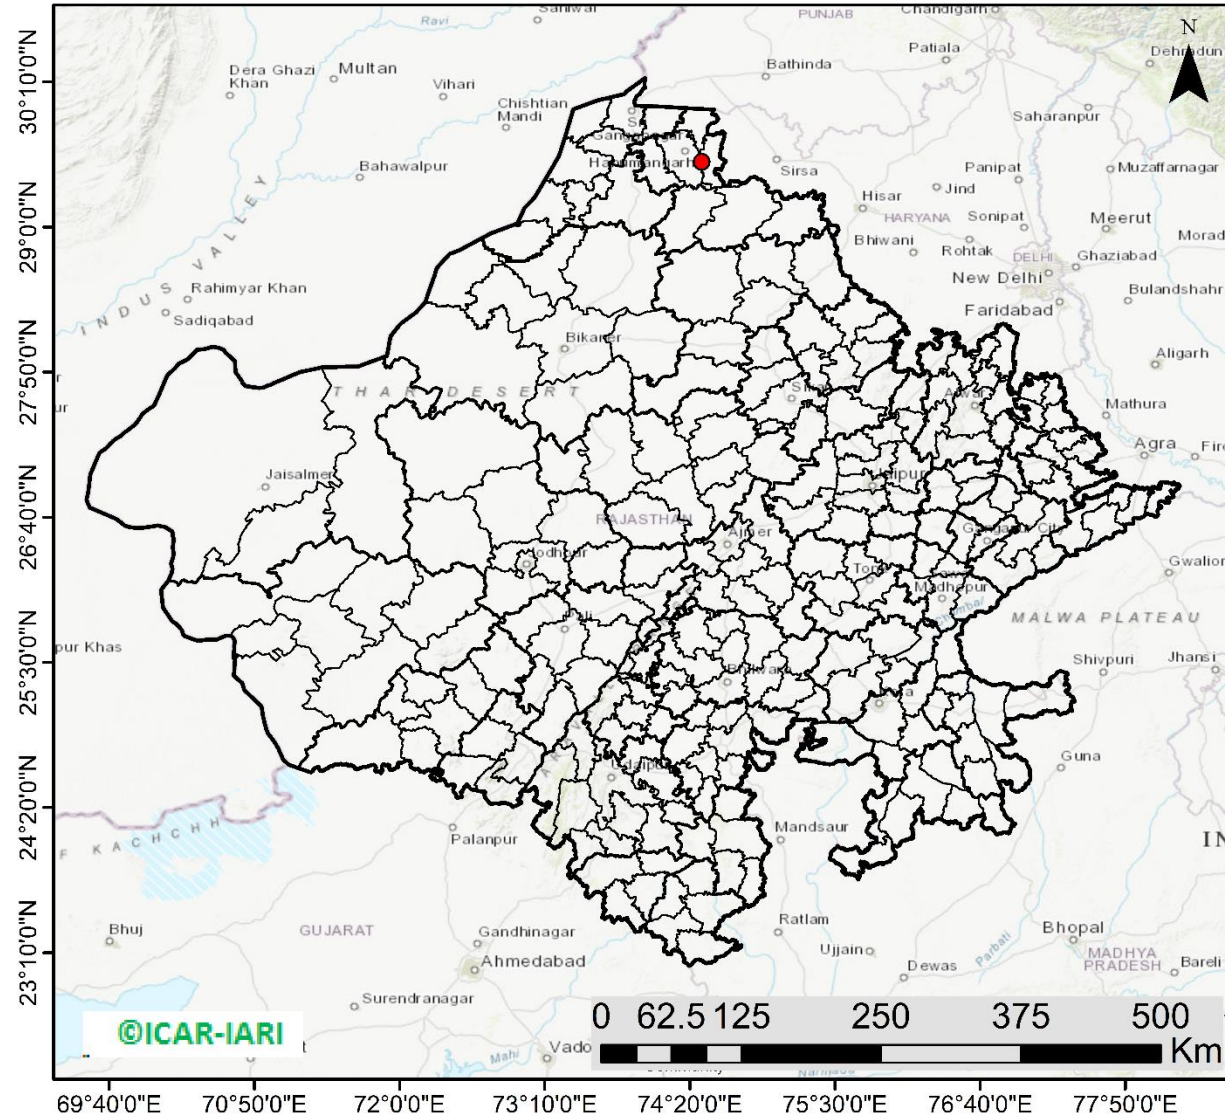

Rajasthan

RICE RESIDUE BURNING IN RAJASTHAN

01 burning events
detected in Rajasthan on
(06th Oct 2024)

Fire Intensity (W/m²)

- 0 - 5
- 6 - 10
- 11 - 15
- 16 - 20
- >20