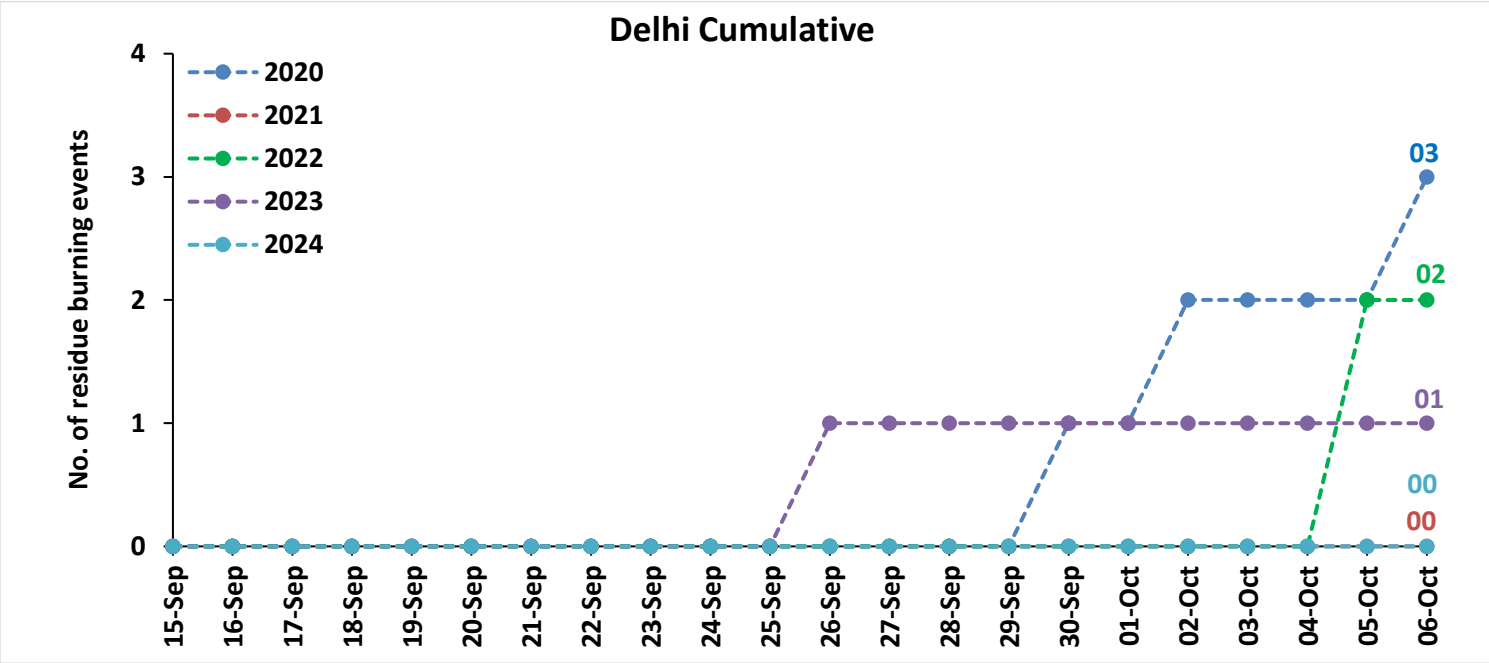

Division of Agricultural Physics, ICAR – Indian Agricultural Research Institute, New Delhi – 110012

<https://creams.iari.res.in>

Highlights for 06-Oct-2024

- The active fire events due to rice residue burning were monitored using satellite remote sensing, following the "Standard Protocol for Estimation of Crop Residue Burning Fire Events using Satellite Data".
- Satellites detected **56** residue burning events in the six study States on **06-Oct-2024**.
- The state wise events detected on **06-Oct-2024** were **03** in Punjab, **23** in Haryana, **17** in UP, **00** in Delhi, **01** in Rajasthan and **12** in MP.
- Total **425** burning events were detected in the six states between **15-Sept-2024** and **06-Oct-2024**, which are distributed as **196**, **150**, **40**, **00**, **12** and **27** in Punjab, Haryana, UP, Delhi, Rajasthan and MP, respectively.

Temporal distribution of rice residue burning events for the study States in 2024

Uttar Pradesh

Rajasthan

Madhya Pradesh

Comparison of residue burning events in current year (2024) with previous years (2020, 2021, 2022 and 2023) for the study States