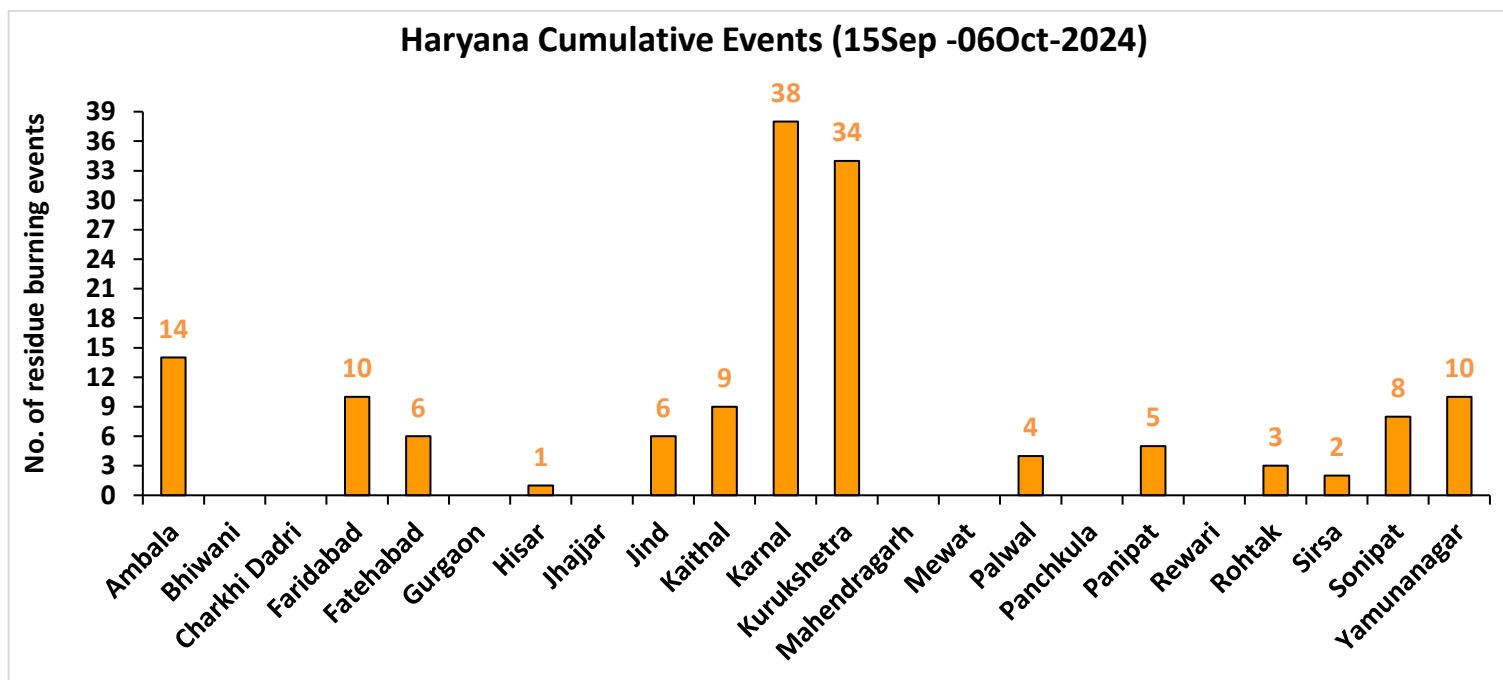

District-wise cumulative number of residues burning events in Haryana (15Sep-06Oct-2024)