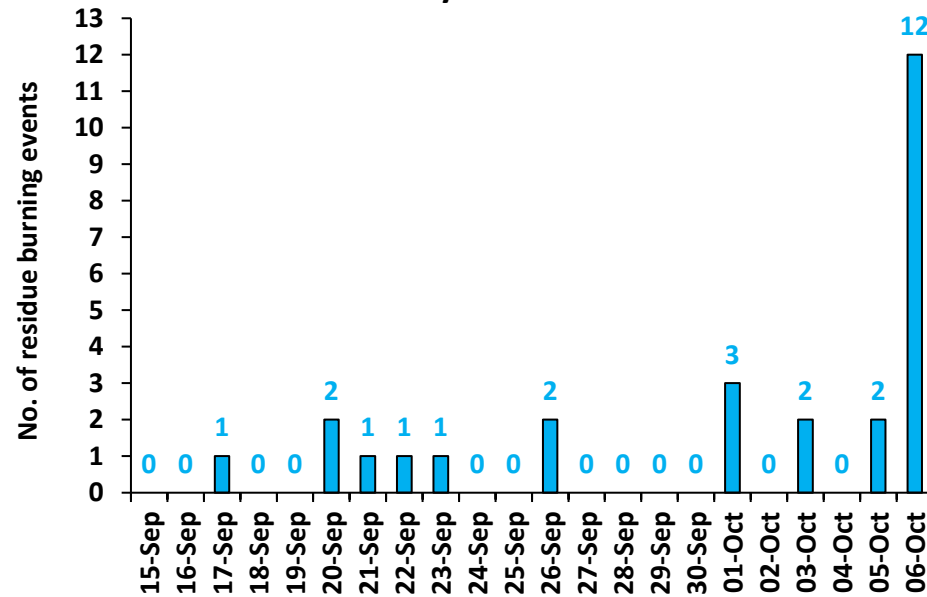

Division of Agricultural Physics, ICAR – Indian Agricultural Research Institute, New Delhi – 110012

<https://creams.iari.res.in>

Highlights for 06-Oct-2024

- The active fire events due to rice residue burning were monitored using satellite remote sensing, following the "Standard Protocol for Estimation of Crop Residue Burning Fire Events using Satellite Data".
- Satellites detected **56** residue burning events in the six study States on **06-Oct-2024**.
- The state wise events detected on **06-Oct-2024** were **03** in Punjab, **23** in Haryana, **17** in UP, **00** in Delhi, **01** in Rajasthan and **12** in MP.
- Total **425** burning events were detected in the six states between **15-Sept-2024** and **06-Oct-2024**, which are distributed as **196**, **150**, **40**, **00**, **12** and **27** in Punjab, Haryana, UP, Delhi, Rajasthan and MP, respectively.

Temporal distribution of rice residue burning events for the study States in 2024

Uttar Pradesh

Rajasthan

Madhya Pradesh

Comparison of residue burning events in current year (2024) with previous years (2020, 2021, 2022 and 2023) for the study States