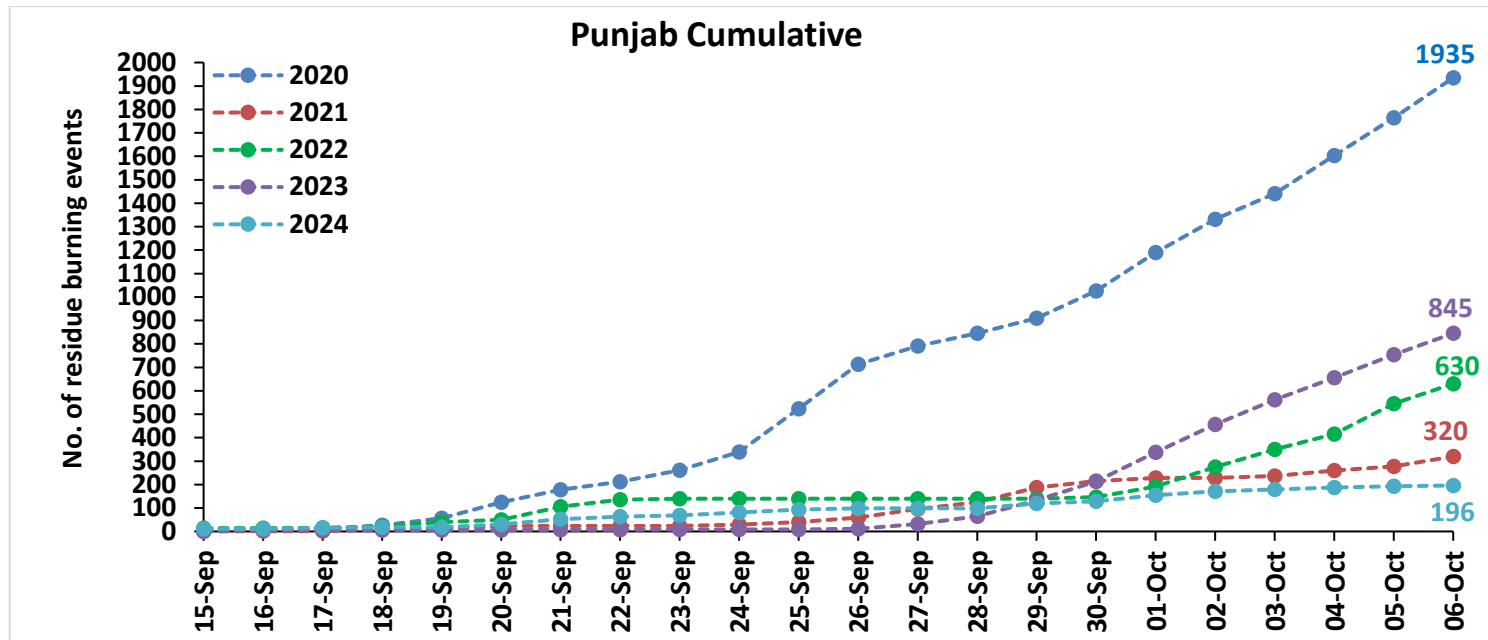

Division of Agricultural Physics, ICAR – Indian Agricultural Research Institute, New Delhi – 110012

<https://creams.iari.res.in>

Highlights for 06-Oct-2024

- The active fire events due to rice residue burning were monitored using satellite remote sensing, following the "Standard Protocol for Estimation of Crop Residue Burning Fire Events using Satellite Data".
- Satellites detected **56** residue burning events in the six study States on **06-Oct-2024**.
- The state wise events detected on **06-Oct-2024** were **03** in Punjab, **23** in Haryana, **17** in UP, **00** in Delhi, **01** in Rajasthan and **12** in MP.
- Total **425** burning events were detected in the six states between **15-Sept-2024** and **06-Oct-2024**, which are distributed as **196**, **150**, **40**, **00**, **12** and **27** in Punjab, Haryana, UP, Delhi, Rajasthan and MP, respectively.

Temporal distribution of rice residue burning events for the study States in 2024

Uttar Pradesh

Rajasthan

Madhya Pradesh

Comparison of residue burning events in current year (2024) with previous years (2020, 2021, 2022 and 2023) for the study States

Comparison of residue burning fire power in current year (2024) with previous years (2020,2021,2022 and 2023) for the study States

Punjab

RICE RESIDUE BURNING IN PUNJAB

03 burning events detected in Punjab during (06th Oct 2024)