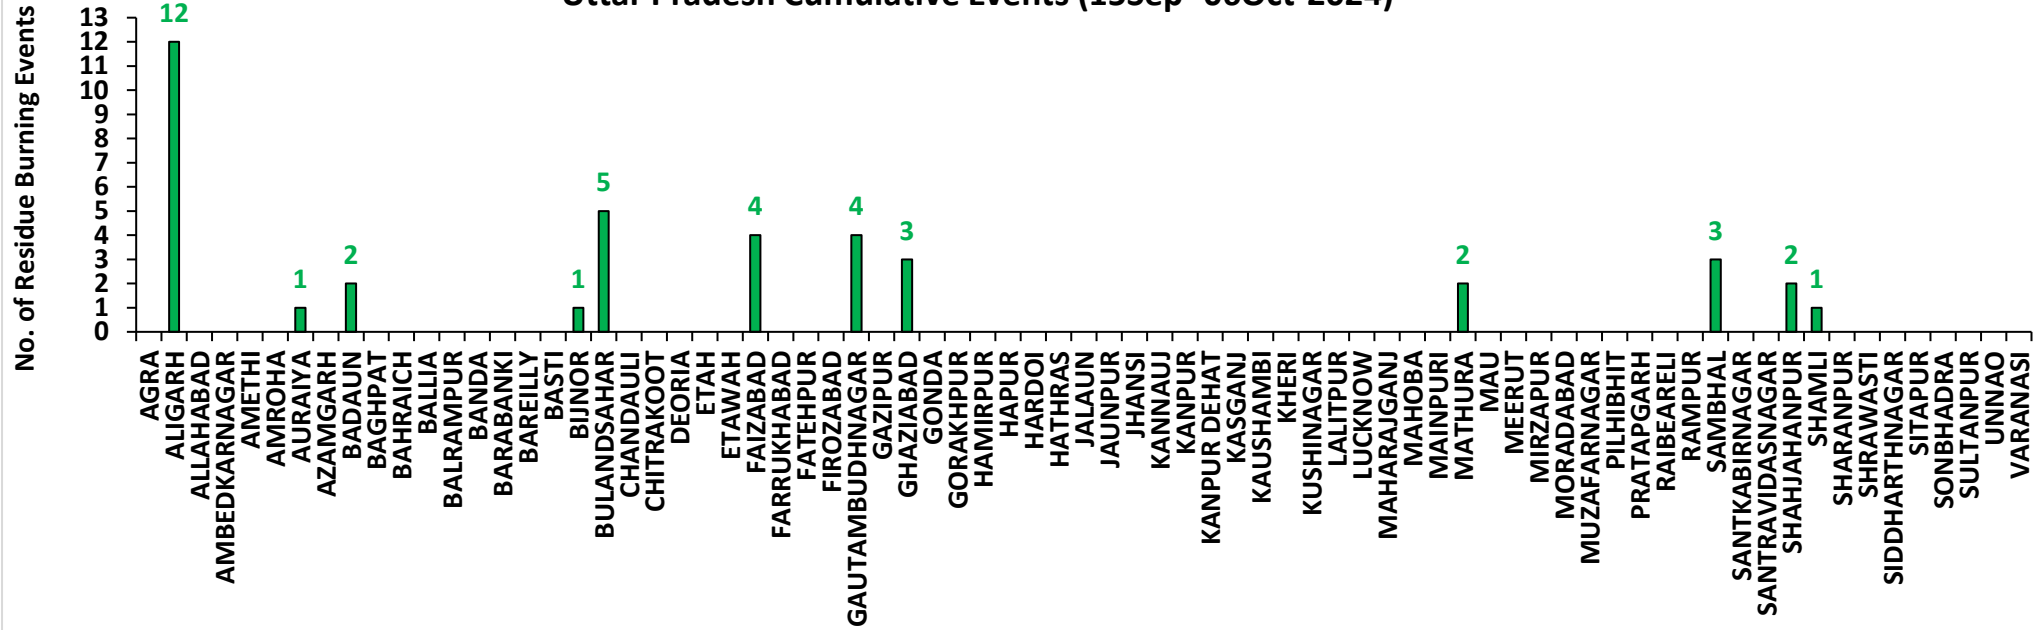

Uttar Pradesh Cumulative Events (15Sep -06Oct-2024)