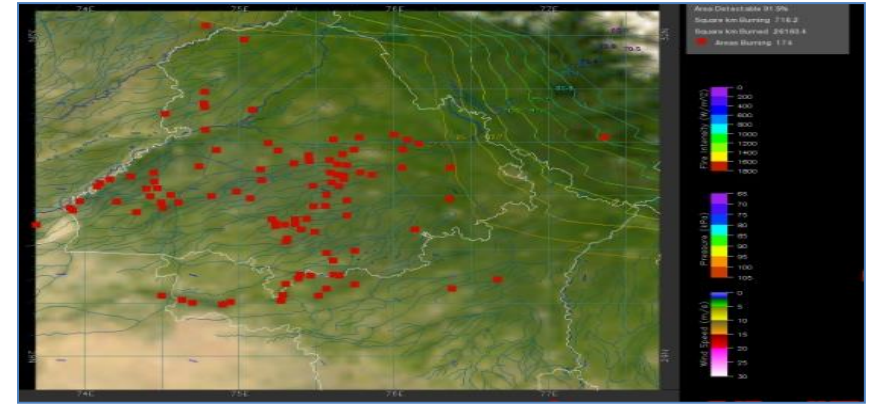

MONITORING PADDY RESIDUE BURNING IN INDIA USING SATELLITE REMOTE SENSING DURING 2024

Bulletin
No. 22

Events Date:
06-Oct-2024

Issued on:
06-Oct-2024

Consortium for Research on Agroecosystem Monitoring and Modeling from Space (CREAMS)
Laboratory,

Division of Agricultural Physics, ICAR – Indian Agricultural Research Institute, New Delhi – 110012

<https://creams.iari.res.in>