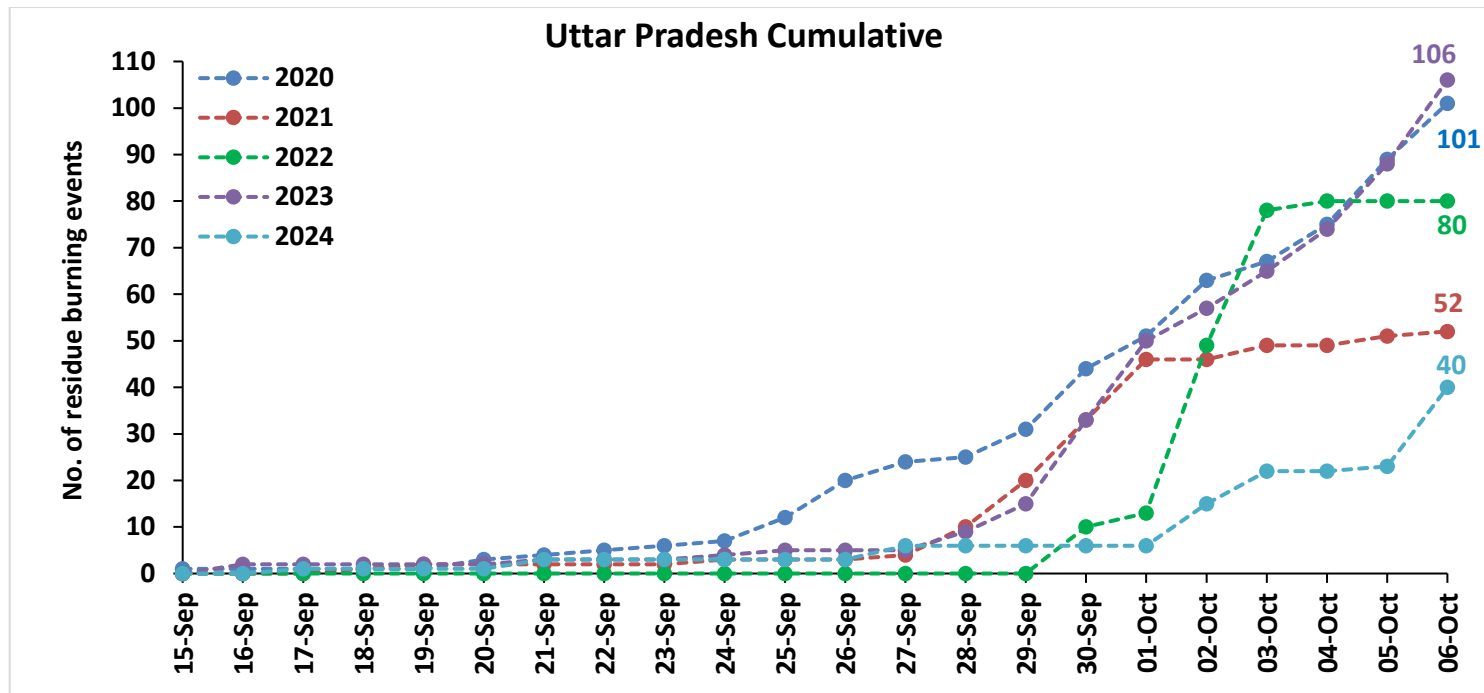

Division of Agricultural Physics, ICAR – Indian Agricultural Research Institute, New Delhi – 110012

<https://creams.iari.res.in>

Highlights for 06-Oct-2024

- The active fire events due to rice residue burning were monitored using satellite remote sensing, following the "Standard Protocol for Estimation of Crop Residue Burning Fire Events using Satellite Data".
- Satellites detected **56** residue burning events in the six study States on **06-Oct-2024**.
- The state wise events detected on **06-Oct-2024** were **03** in Punjab, **23** in Haryana, **17** in UP, **00** in Delhi, **01** in Rajasthan and **12** in MP.
- Total **425** burning events were detected in the six states between **15-Sept-2024** and **06-Oct-2024**, which are distributed as **196**, **150**, **40**, **00**, **12** and **27** in Punjab, Haryana, UP, Delhi, Rajasthan and MP, respectively.

Temporal distribution of rice residue burning events for the study States in 2024

Uttar Pradesh

Rajasthan

Madhya Pradesh

Comparison of residue burning events in current year (2024) with previous years (2020, 2021, 2022 and 2023) for the study States