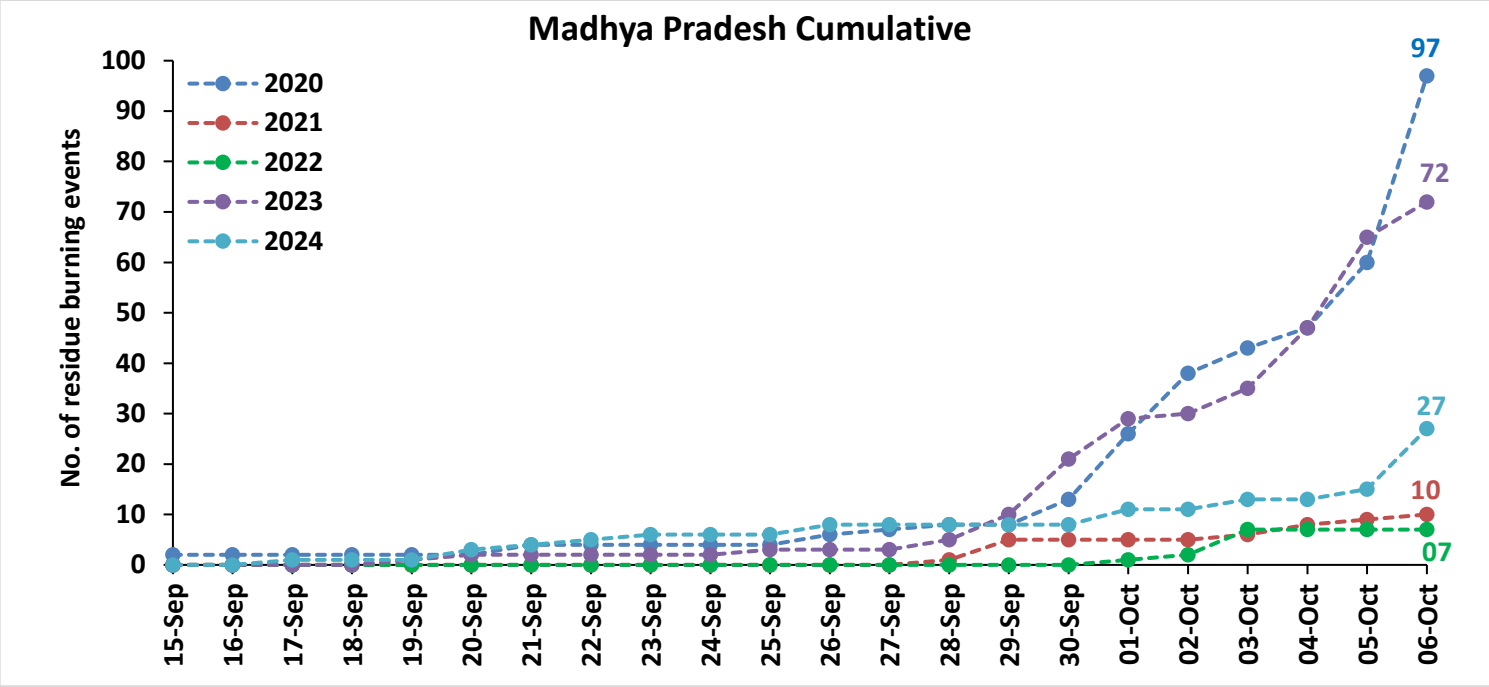

Division of Agricultural Physics, ICAR – Indian Agricultural Research Institute, New Delhi – 110012

<https://creams.iari.res.in>

Highlights for 06-Oct-2024

- The active fire events due to rice residue burning were monitored using satellite remote sensing, following the "Standard Protocol for Estimation of Crop Residue Burning Fire Events using Satellite Data".
- Satellites detected **56** residue burning events in the six study States on **06-Oct-2024**.
- The state wise events detected on **06-Oct-2024** were **03** in Punjab, **23** in Haryana, **17** in UP, **00** in Delhi, **01** in Rajasthan and **12** in MP.
- Total **425** burning events were detected in the six states between **15-Sept-2024** and **06-Oct-2024**, which are distributed as **196**, **150**, **40**, **00**, **12** and **27** in Punjab, Haryana, UP, Delhi, Rajasthan and MP, respectively.

Temporal distribution of rice residue burning events for the study States in 2024

Uttar Pradesh

Rajasthan

Madhya Pradesh

Comparison of residue burning events in current year (2024) with previous years (2020, 2021, 2022 and 2023) for the study States

Comparison of residue burning fire power in current year (2024) with previous years (2020,2021,2022 and 2023) for the study States

Punjab

RICE RESIDUE BURNING IN PUNJAB

03 burning events detected in Punjab during (06th Oct 2024)