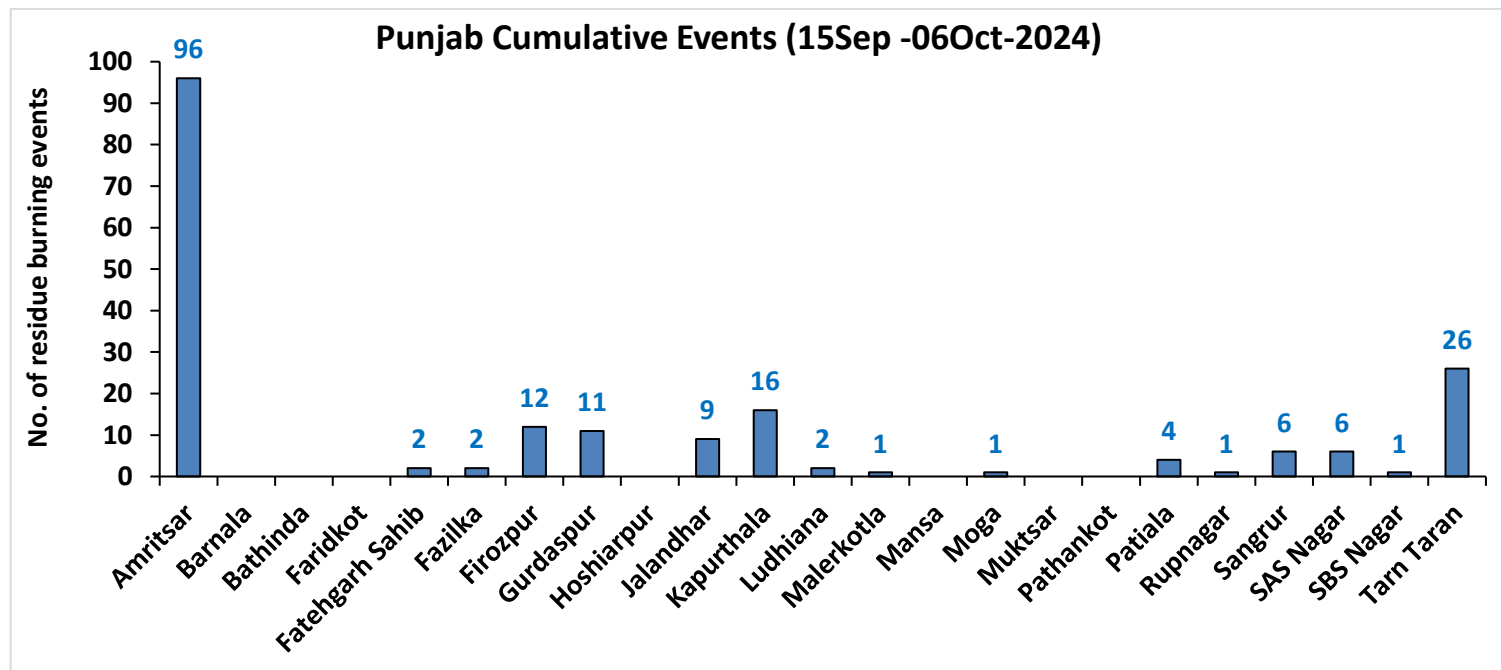

District-wise cumulative number of residues burning events in Punjab (15Sep-06Oct-2024)