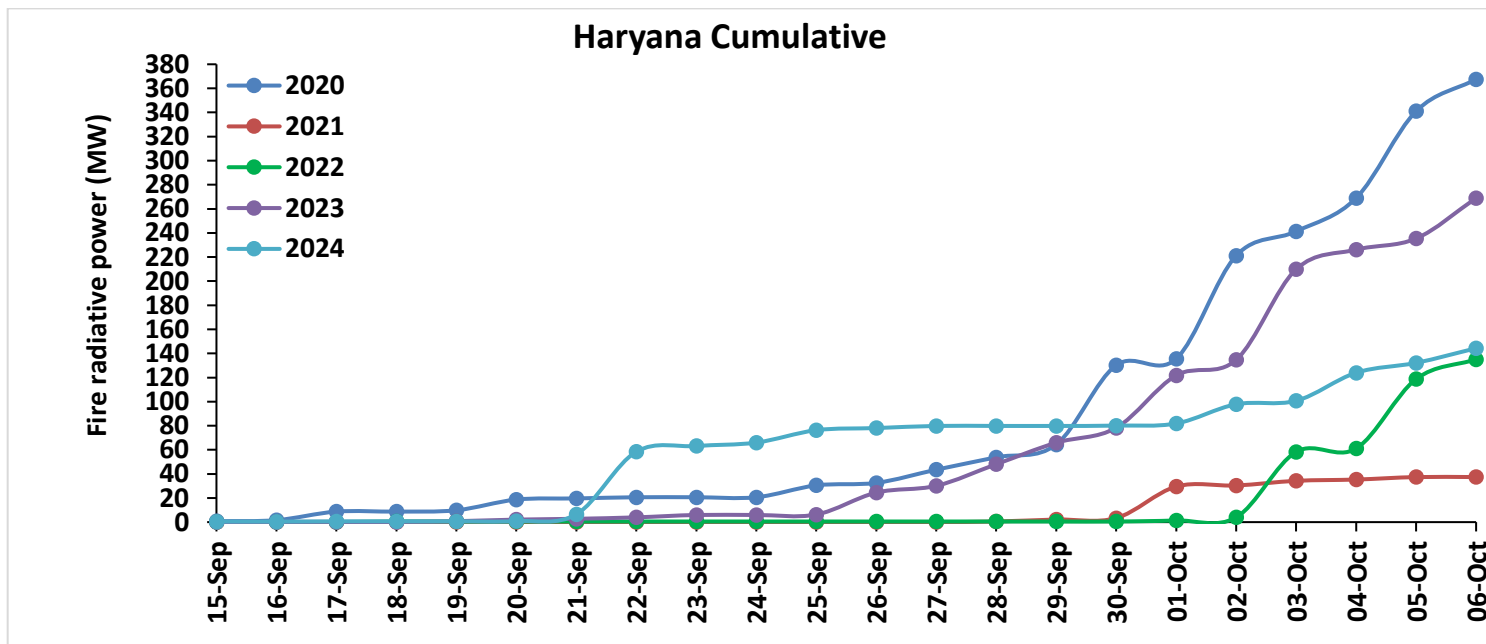

Comparison of residue burning fire power in current year (2024) with previous years (2020,2021,2022 and 2023) for the study States