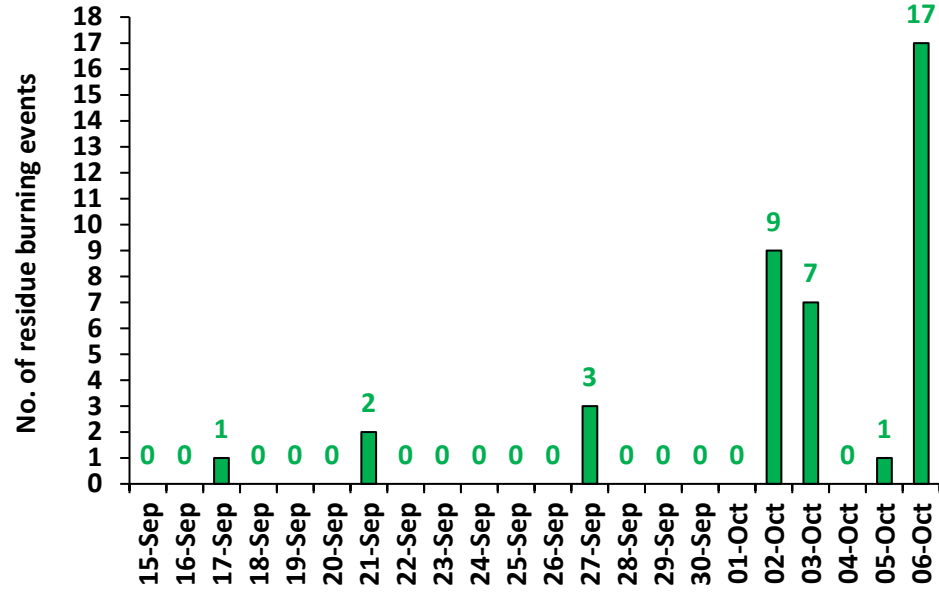

Uttar Pradesh