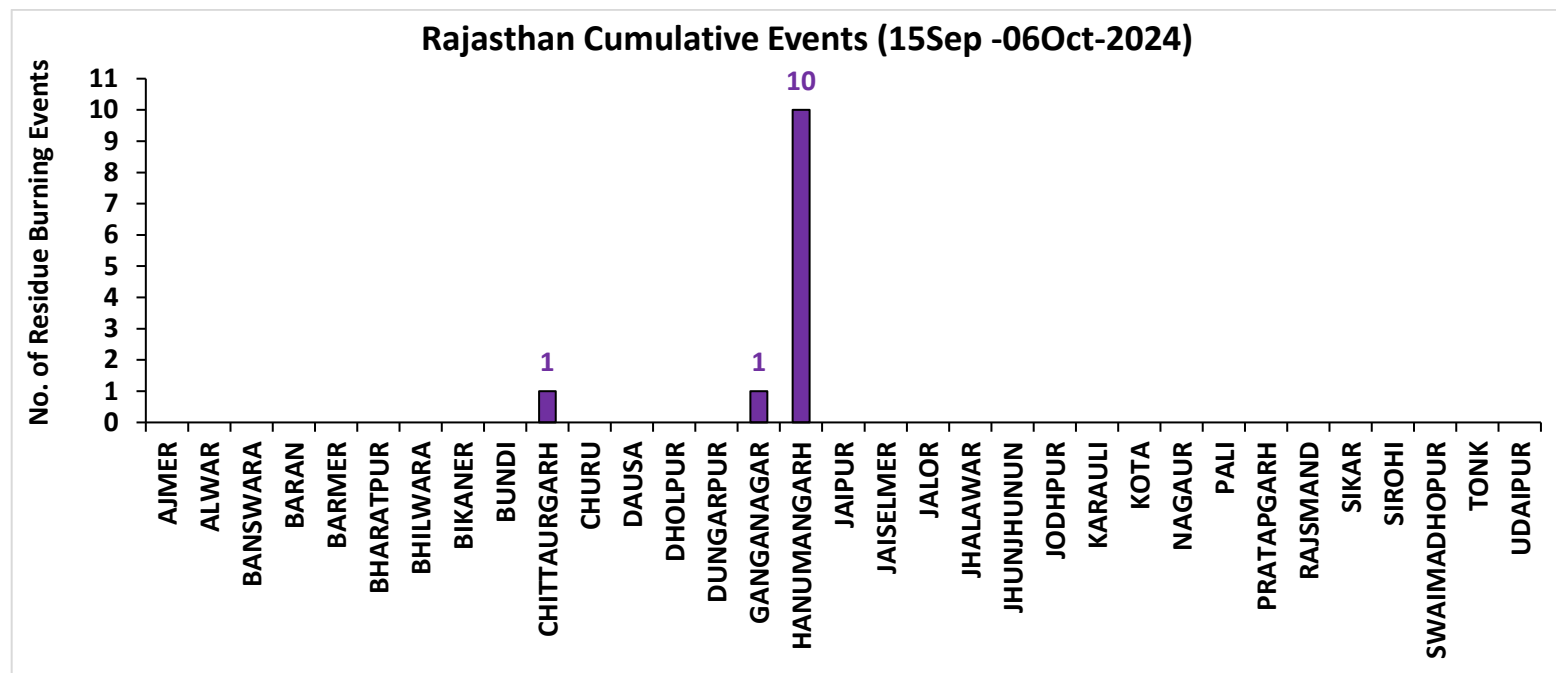

District-wise cumulative number of residues burning events in Rajasthan (15Sep-06Oct-2024)