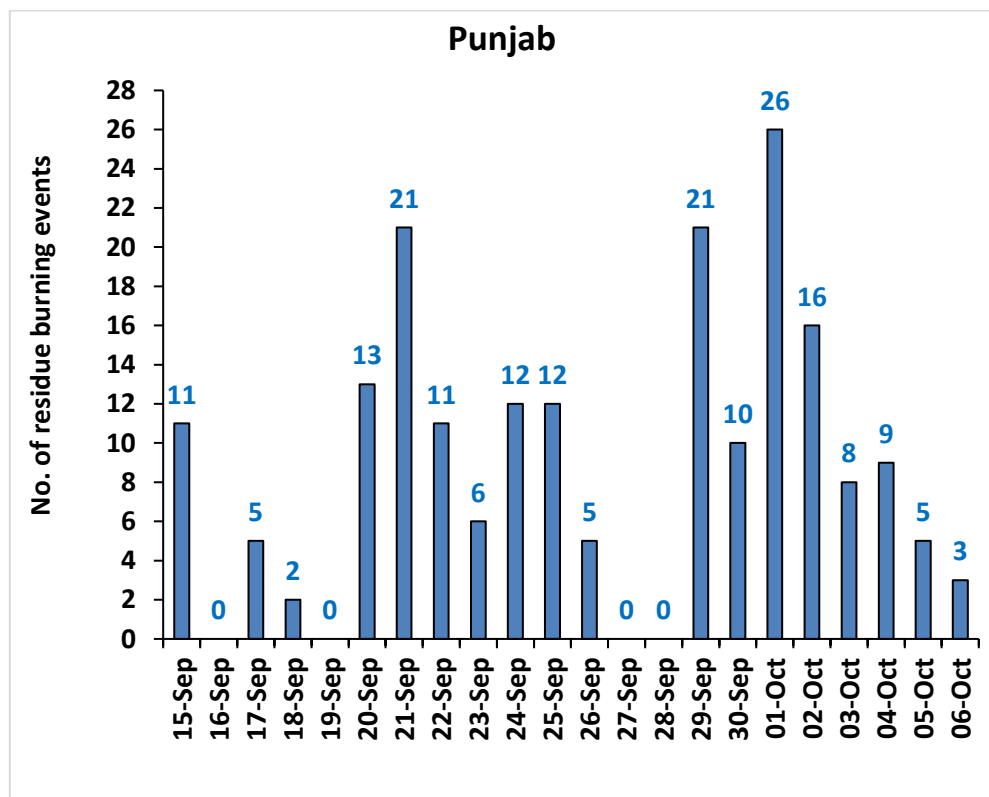

Division of Agricultural Physics, ICAR – Indian Agricultural Research Institute, New Delhi – 110012

<https://creams.iari.res.in>

Highlights for 06-Oct-2024

- The active fire events due to rice residue burning were monitored using satellite remote sensing, following the "Standard Protocol for Estimation of Crop Residue Burning Fire Events using Satellite Data".
- Satellites detected **56** residue burning events in the six study States on **06-Oct-2024**.
- The state wise events detected on **06-Oct-2024** were **03** in Punjab, **23** in Haryana, **17** in UP, **00** in Delhi, **01** in Rajasthan and **12** in MP.
- Total **425** burning events were detected in the six states between **15-Sept-2024** and **06-Oct-2024**, which are distributed as **196**, **150**, **40**, **00**, **12** and **27** in Punjab, Haryana, UP, Delhi, Rajasthan and MP, respectively.

Temporal distribution of rice residue burning events for the study States in 2024

Uttar Pradesh

Rajasthan

Madhya Pradesh

Comparison of residue burning events in current year (2024) with previous years (2020, 2021, 2022 and 2023) for the study States