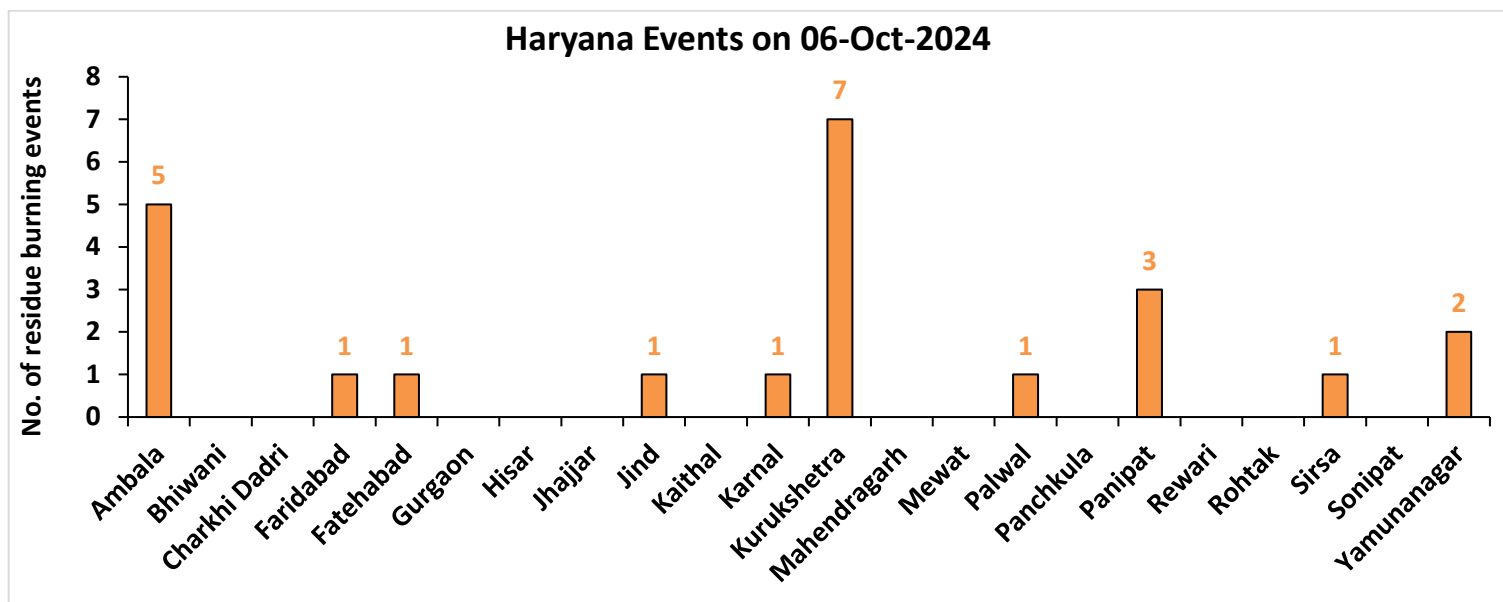

District-wise cumulative number of residues burning events in Haryana (15Sep-06Oct-2024)