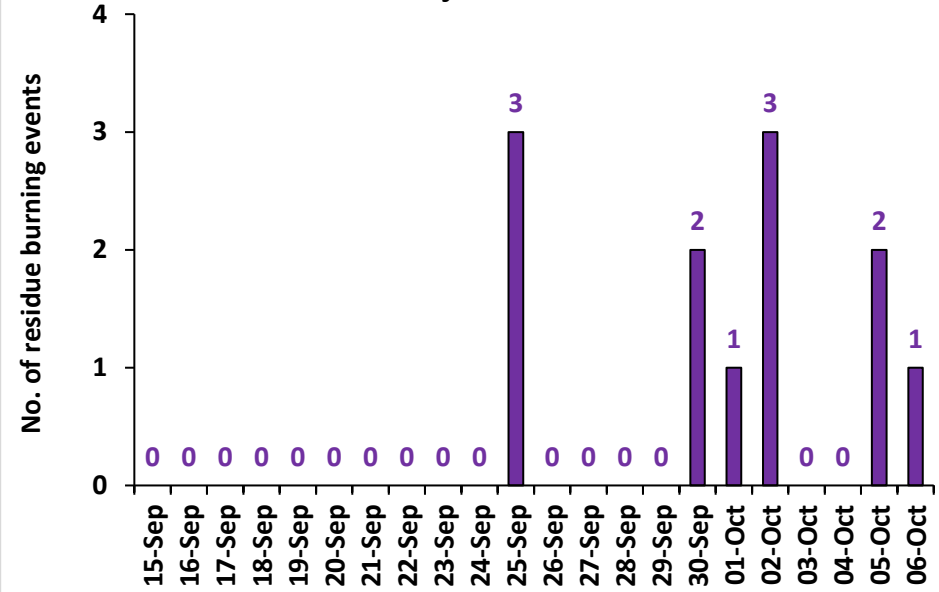

Uttar Pradesh

Rajasthan

Madhya Pradesh