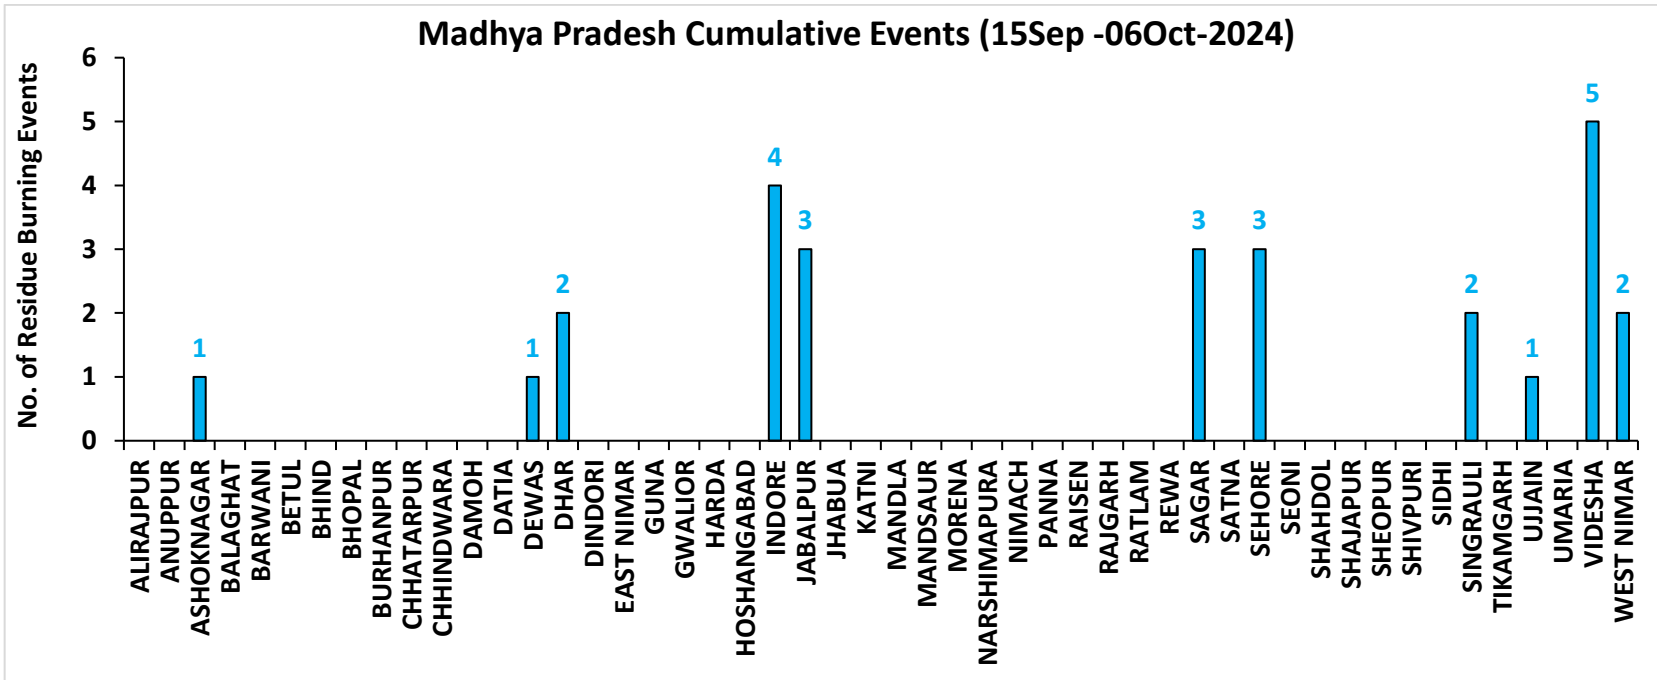

Division of Agricultural Physics, ICAR – Indian Agricultural Research Institute, New Delhi – 110012

<https://creams.iari.res.in>

Highlights for 06-Oct-2024

- The active fire events due to rice residue burning were monitored using satellite remote sensing, following the "Standard Protocol for Estimation of Crop Residue Burning Fire Events using Satellite Data".
- Satellites detected **56** residue burning events in the six study States on **06-Oct-2024**.
- The state wise events detected on **06-Oct-2024** were **03** in Punjab, **23** in Haryana, **17** in UP, **00** in Delhi, **01** in Rajasthan and **12** in MP.
- Total **425** burning events were detected in the six states between **15-Sept-2024** and **06-Oct-2024**, which are distributed as **196**, **150**, **40**, **00**, **12** and **27** in Punjab, Haryana, UP, Delhi, Rajasthan and MP, respectively.

District-wise cumulative number of residues burning events in Madhya Pradesh (15Sep-06Oct-2024)

District-wise cumulative number of residues burning events detected in 2020, 2021, 2022, 2023 and 2024
(Period: 15 September-06 October)