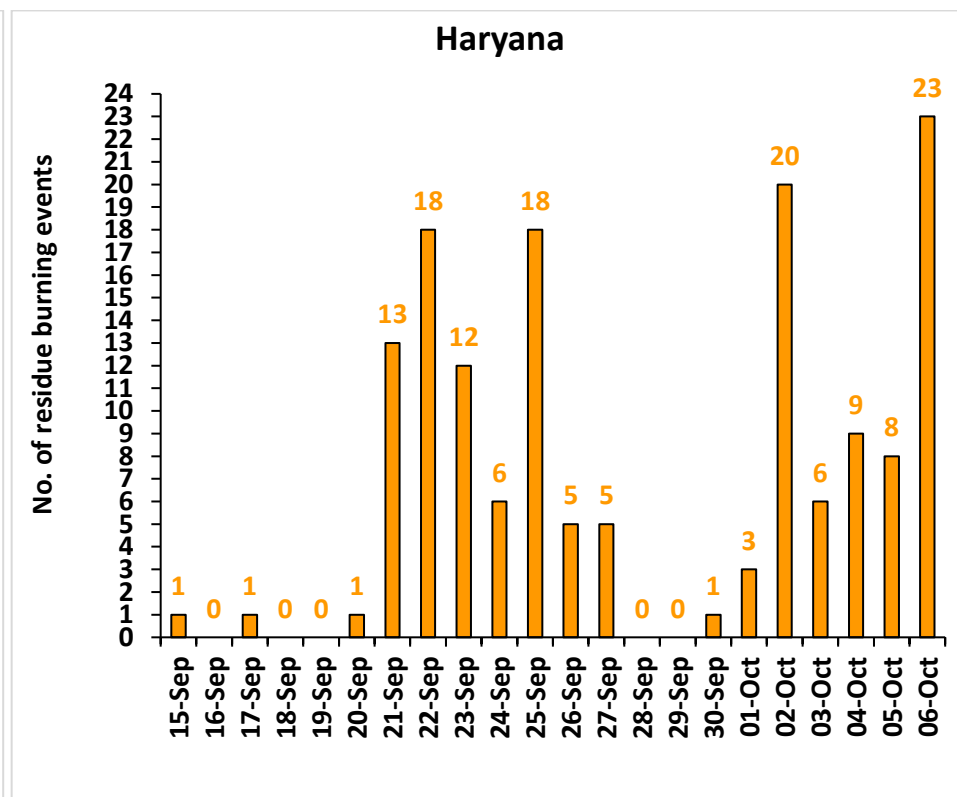

Division of Agricultural Physics, ICAR – Indian Agricultural Research Institute, New Delhi – 110012

<https://creams.iari.res.in>

Highlights for 06-Oct-2024

- The active fire events due to rice residue burning were monitored using satellite remote sensing, following the "Standard Protocol for Estimation of Crop Residue Burning Fire Events using Satellite Data".
- Satellites detected **56** residue burning events in the six study States on **06-Oct-2024**.
- The state wise events detected on **06-Oct-2024** were **03** in Punjab, **23** in Haryana, **17** in UP, **00** in Delhi, **01** in Rajasthan and **12** in MP.
- Total **425** burning events were detected in the six states between **15-Sept-2024** and **06-Oct-2024**, which are distributed as **196**, **150**, **40**, **00**, **12** and **27** in Punjab, Haryana, UP, Delhi, Rajasthan and MP, respectively.

Temporal distribution of rice residue burning events for the study States in 2024

Uttar Pradesh

Rajasthan

Madhya Pradesh

Comparison of residue burning events in current year (2024) with previous years (2020, 2021, 2022 and 2023) for the study States