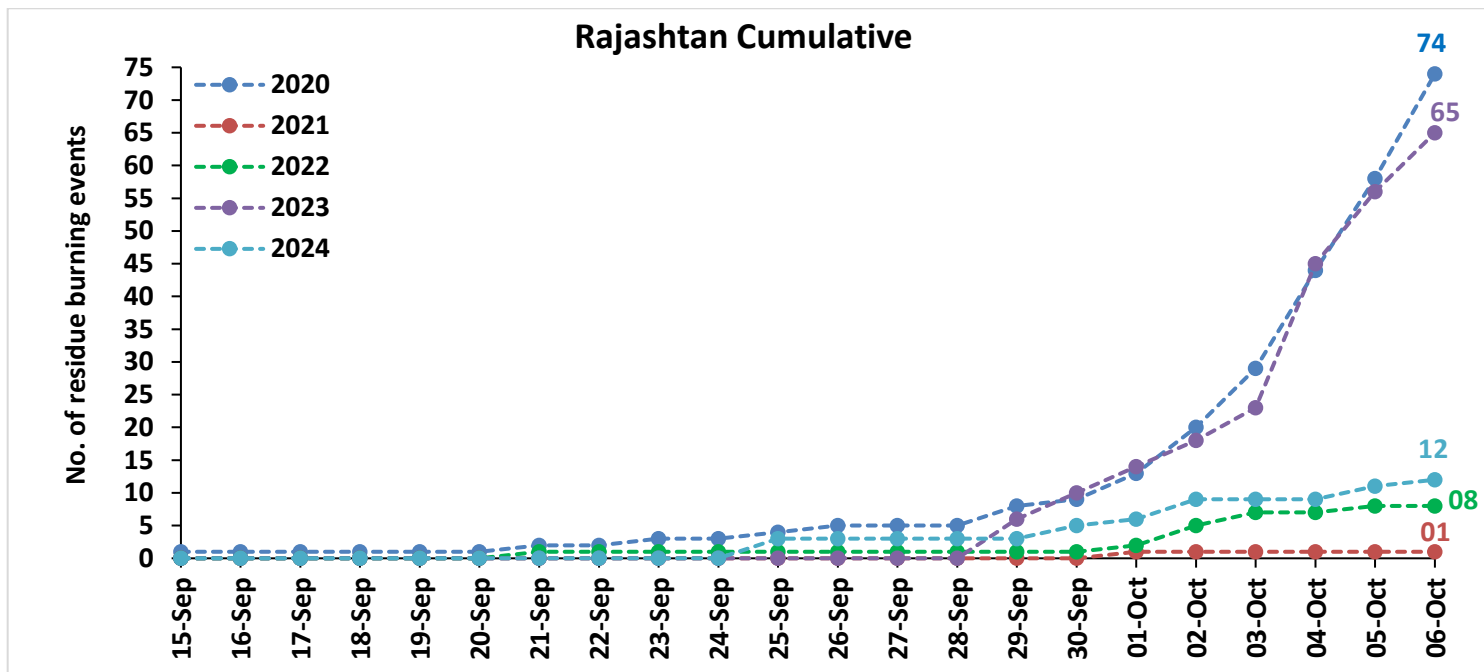

Division of Agricultural Physics, ICAR – Indian Agricultural Research Institute, New Delhi – 110012

<https://creams.iari.res.in>

Highlights for 06-Oct-2024

- The active fire events due to rice residue burning were monitored using satellite remote sensing, following the "Standard Protocol for Estimation of Crop Residue Burning Fire Events using Satellite Data".
- Satellites detected **56** residue burning events in the six study States on **06-Oct-2024**.
- The state wise events detected on **06-Oct-2024** were **03** in Punjab, **23** in Haryana, **17** in UP, **00** in Delhi, **01** in Rajasthan and **12** in MP.
- Total **425** burning events were detected in the six states between **15-Sept-2024** and **06-Oct-2024**, which are distributed as **196**, **150**, **40**, **00**, **12** and **27** in Punjab, Haryana, UP, Delhi, Rajasthan and MP, respectively.

Temporal distribution of rice residue burning events for the study States in 2024

Uttar Pradesh

Rajasthan

Madhya Pradesh

Comparison of residue burning events in current year (2024) with previous years (2020, 2021, 2022 and 2023) for the study States