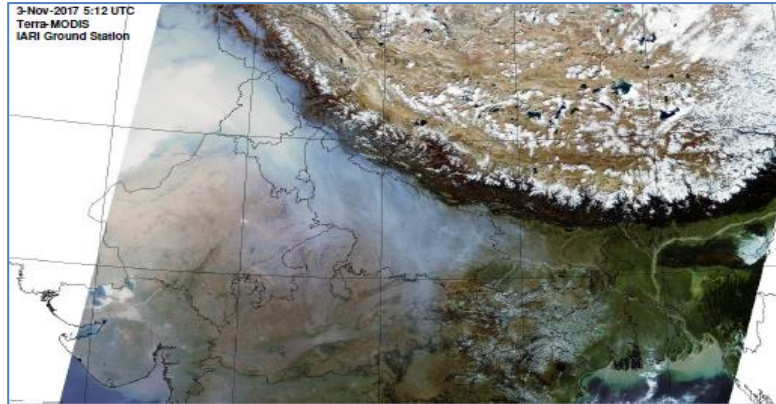

MONITORING PADDY RESIDUE BURNING IN INDIA USING SATELLITE REMOTE SENSING DURING 2024

Bulletin
No. 22

Events Date:
06-Oct-2024

Issued on:
06-Oct-2024

Consortium for Research on Agroecosystem Monitoring and Modeling from Space (CREAMS)
Laboratory,

Division of Agricultural Physics, ICAR – Indian Agricultural Research Institute, New Delhi – 110012

<https://creams.iari.res.in>