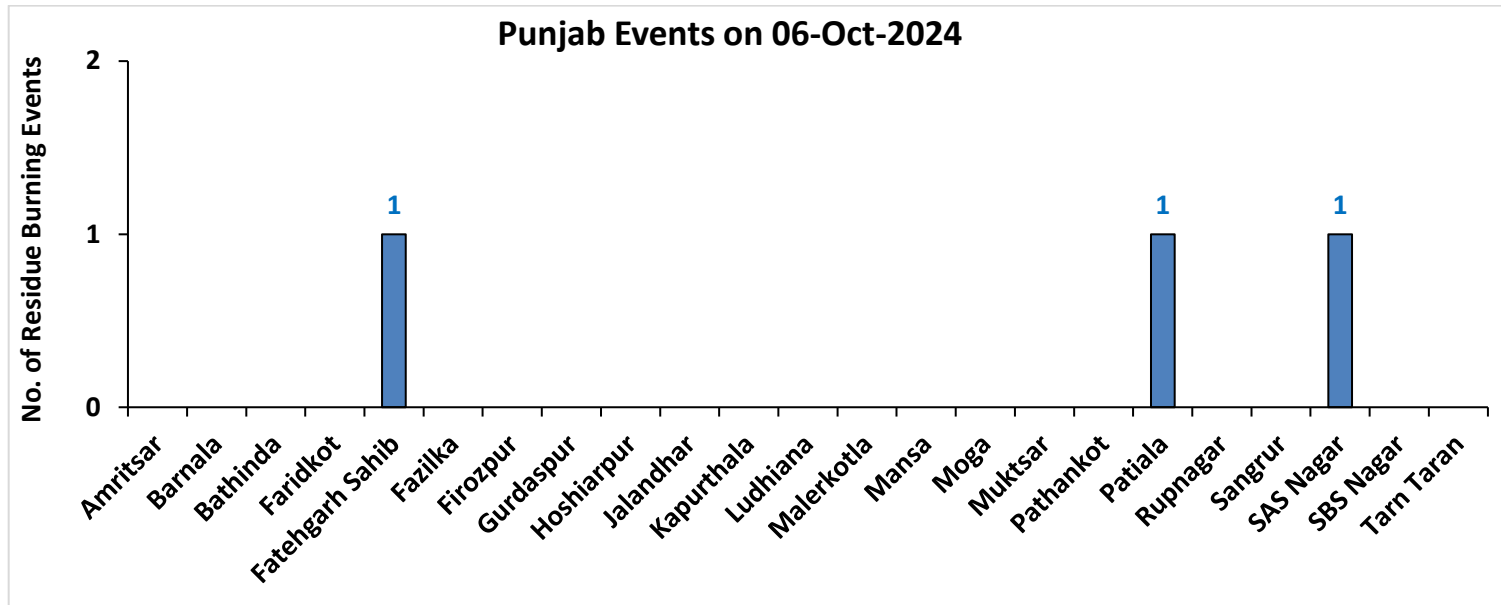

District-wise cumulative number of residues burning events in Punjab (15Sep-06Oct-2024)