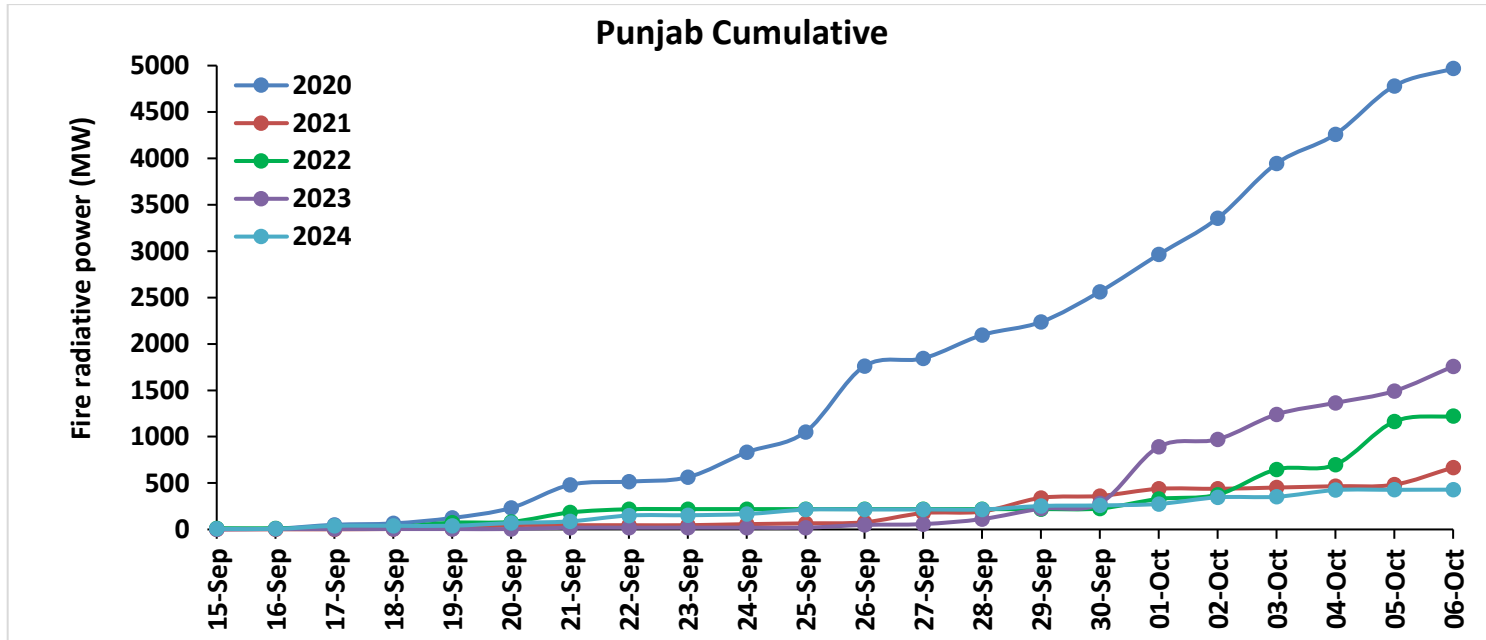

Comparison of residue burning fire power in current year (2024) with previous years (2020,2021,2022 and 2023) for the study States